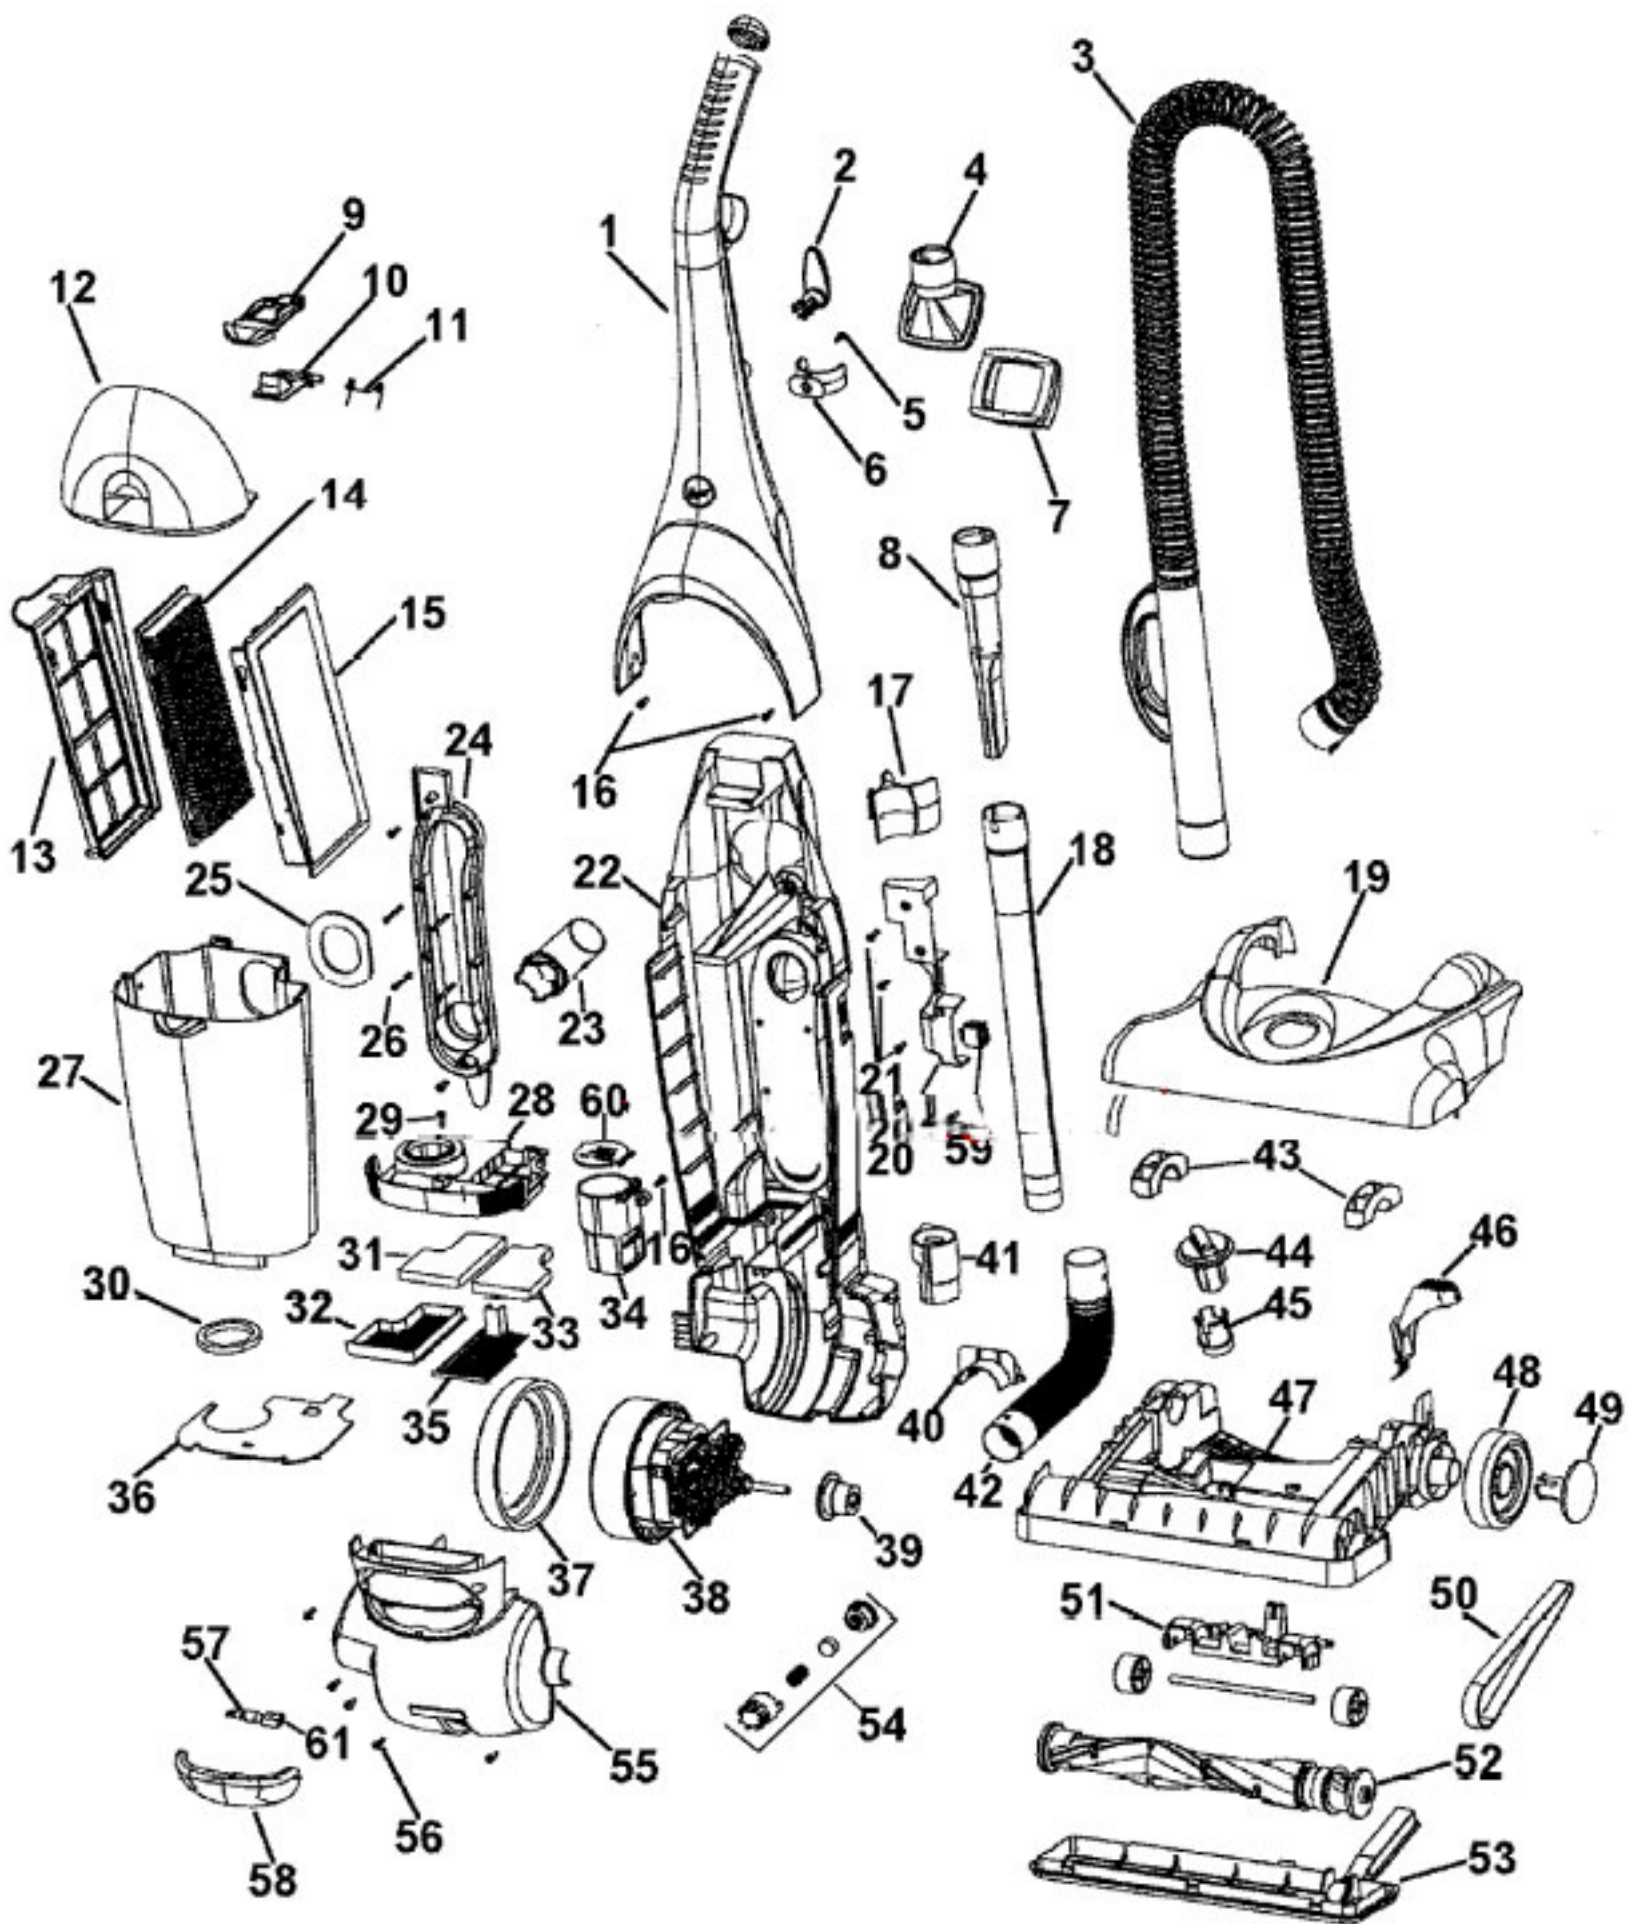

Model Number: U5025900

BOM/Serial #: U5025900

Graphic Title: AGITATOR, MOTOR, HANDLE, MAINBODY

Image	Key	Part Number	Description	Substitution	Qty.
1	1	59153001	Handle		1
1	2	59153006	Cord Wrap Upper		1
1	3	59153094	Hose Assm		1
1	4	59153102	Combo Brush		1
1	5	59153007	ST Screw M4x12	017001FW	1
1	6	59153005	Combo Tool Clip		1
1	7	----	NOT REQUIRED PART OR SEE NOTE		1
1	8	59153100	Crevice Tool		1
1	9	----	NOT REQUIRED PART OR SEE NOTE		1
1	10	----	NOT REQUIRED PART OR SEE NOTE		1
1	11	----	NOT REQUIRED PART OR SEE NOTE		1
1	12	59153052	Dust Tank Cover		1
1	12	59153164	DUST TANK COVER ASSEMBLY (INC.		1
1	13	59153063	Filter Bracket		1
1	14	40110008	PRIMARY FILTER		1
1	15	59153060	Pre-filter w/Screen		1
1	16	59153007	ST Screw M4x12	017001FW	1
1	17	59153013	Wand Clip		1
1	18	59153166	HOOD ASSEMBLY - AGZ - U5023-90		1
1	18	38634078	EXTENSION TUBE-AG		1
1	19	59153071	Hood		1
1	20	59153022	Switch Cover		1
1	21	59153007	ST Screw M4x12	017001FW	1
1	22	59153010	Housing Back		1
1	23	59153024	Elbow Con Tube		1
1	24	59153015	Air Path Back Cover		1
1	25	59153030	Seal-Inlet (3 pc)		1
1	26	59153033	ST Screw M3x12		1
1	27	59153062	Dust Tnk/Filt Brack		1
1	28	59153012	Dust Tank Ret		1
1	29	59153007	ST Screw M4x12	017001FW	1
1	30	59153031	Seal-Outlet (4 pc)		1
1	31	59153029	Motor Filter		1
1	32	59153021	Mtr Fil Holder		1
1	33	59153028	Final Filter		1