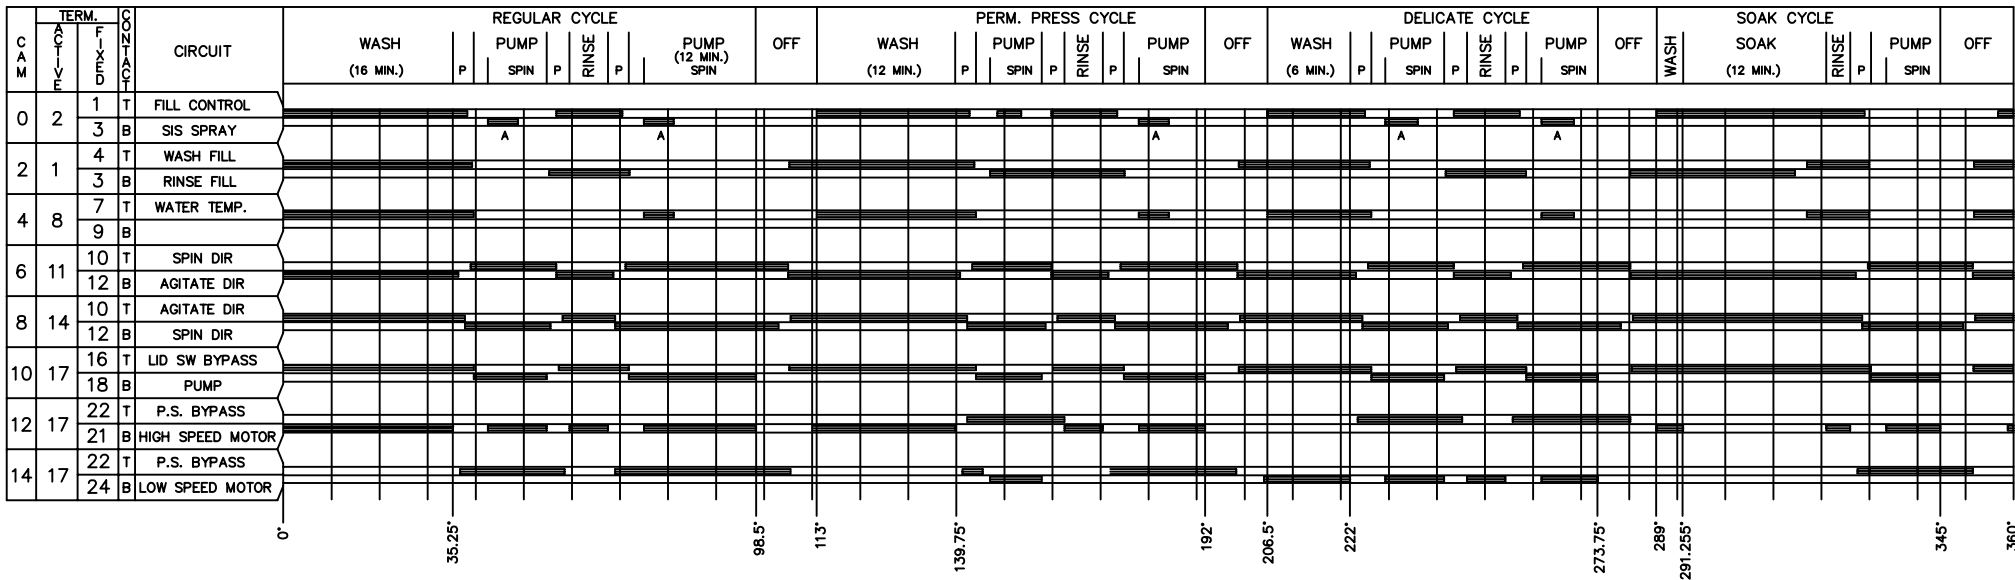

CAUTION: DISCONNECT ELECTRIC CURRENT BEFORE SERVICING

WIRING DIAGRAM
134233800 B

DIAGRAMA DE CONEXIONES NO DE PIEZA 134233800 B