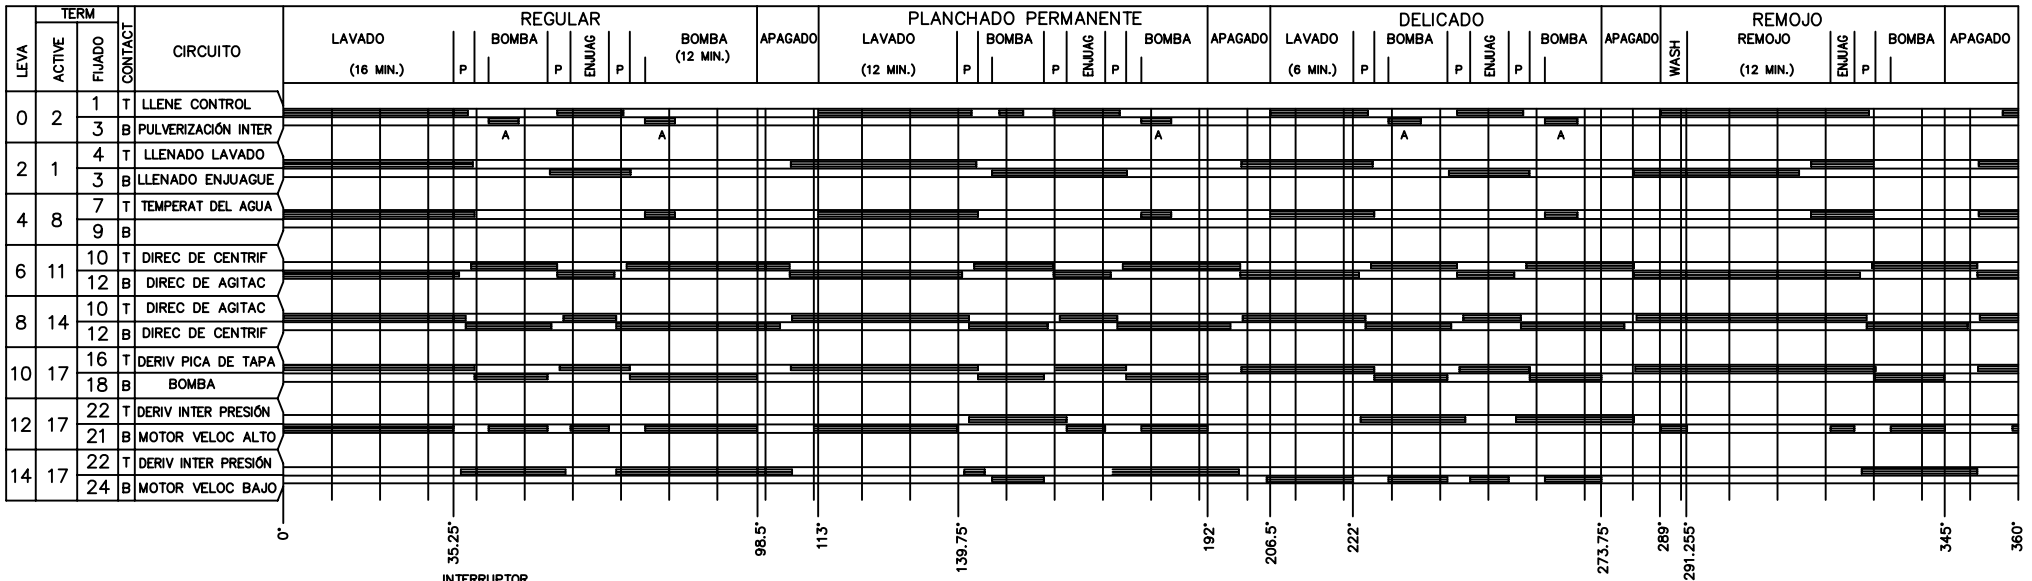

CAUTION: DISCONNECT ELECTRIC CURRENT BEFORE SERVICING

WIRING DIAGRAM
134233800 B

DIAGRAMA DE CONEXIONES NO DE PIEZA 134233800 B