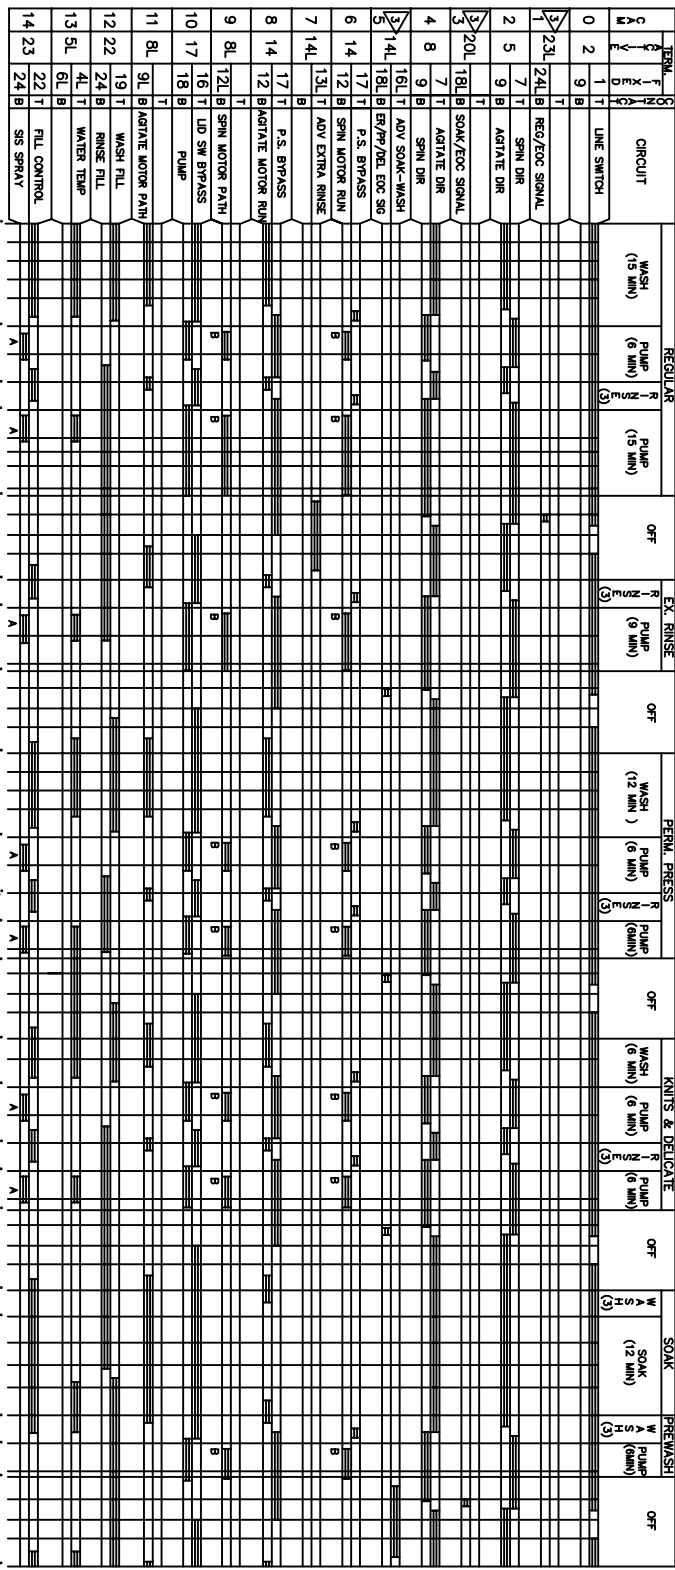

This Owner's Manual is provided and hosted by Appliance Factory Parts.

FRIGIDAIRE GLWS1749FS0 Owner's Manual

[Shop genuine replacement parts for FRIGIDAIRE
GLWS1749FS0](#)

Product No.	GLWS1749FS0
Series	Frig Gallery
Market	North America
Color	white
Volts	120
Wiring Diagram	134755600
Owner's Guide	134752500
Installation Instructions	134752400
Operating Instructions	134753300
Energy Guide	134757300

[Find Your FRIGIDAIRE Washer Parts - Select From 614 Models](#)

----- Manual continues below part list -----

Available Replacement Parts for FRIGIDAIRE GLWS1749FS0

[134737100](#)

DAA TRANSMISSION

CAUTION: DISCONNECT ELECTRIC CURRENT BEFORE SERVICING

CAUTION: DISCONNECT ELECTRIC CURRENT BEFORE SERVICING

WIRING DIAGRAM PART NO. 134755600

OPTION SWITCH

POSITION	2-4	1-5	1-3
EXTRA RINSE	X		
EX RINSE/EQC SIG	X	X	X
EQC SIGNAL	X		

X=CLOSED

TEMPERATURE SWITCH CIRCUIT

WASH/RINSE	F-H	FF-H	FF-C	F-D
R H/C	X			X
W/C	X			X
C/C	X			X
W/W	X			X

H=HOT R=REGULATED
W=WARM
C=COLD

SPEED SWITCH CIRCUIT

AIGT/SPIN	2-5	2-7	4-7	4-5
N/N	X			X
N/S	X			X
S/N (OPT)	X			X
S/S	X			X

N=NORMAL S=SLOW X=CLOSED