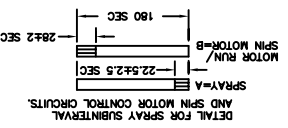

CAUTION: DISCONNECT ELECTRIC CURRENT BEFORE SERVICING

WIRING DIAGRAM PART NO. 134755600

OPTION SWITCH

POSITION	2-4	1-5	1-3
EXTRA RINSE	X		
EX RINSE/EQC SIG	X	X	X
EQC SIGNAL	X		

X=CLOSED

TEMPERATURE SWITCH CIRCUIT

WASH/RINSE	F-H	FF-H	FF-C	F-D
R H/C	X			X
W/C	X			X
C/C	X			X
W/W	X			X

H=HOT R=REGULATED
W=WARM
C=COLD

SPEED SWITCH CIRCUIT

AIGT/SPIN	2-5	2-7	4-7	4-5
N/N	X			X
N/S	X			X
S/N (OPT)	X			X
S/S	X			X

N=NORMAL S=SLOW X=CLOSED