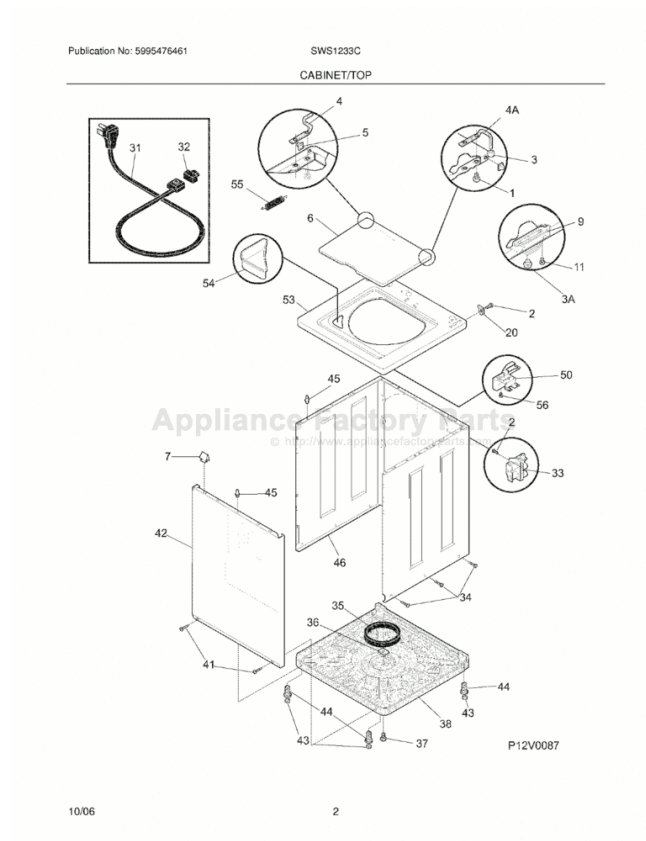

# FRIGIDAIRE SWS1233CQ1 Owner's Manual

[Shop genuine replacement parts for FRIGIDAIRE  
SWS1233CQ1](#)

[Find Your FRIGIDAIRE Washer Parts - Select From 614 Models](#)

----- Manual continues below -----

**CAUTION: DISCONNECT ELECTRIC CURRENT BEFORE SERVICING**

CAM	ACTIVE	TERM.	CIRCUIT	REGULAR CYCLE					PERM. PRESS CYCLE					DELICATE CYCLE					SOAK CYCLE						
				WASH (16 MIN.)	PUMP P	SPIN P	RINSE P	PUMP (12 MIN.) SPIN	OFF	WASH (12 MIN.)	PUMP P	SPIN P	RINSE P	PUMP P	OFF	WASH (6 MIN.)	PUMP P	SPIN P	RINSE P	PUMP P	OFF	WASH	SOAK (12 MIN.)	RINSE P	PUMP P
0	2	1	T WATER TEMP.																						
		3	B SI SPRAY																						
2	1	4	T WASH FILL																						
		3	B RINSE FILL																						
4	8	7	T LID SW BYPASS																						
		9	B PUMP																						
6	11	10	T SPIN DIR																						
		12	B AGITATE DIR																						
8	14	10	T AGITATE DIR																						
		12	B SPIN DIR																						
10	17	16	T ADV. SOAK-WASH																						
		18	B																						
12	8	22	T P.S. BYPASS																						
		21	B HIGH SPEED MOTOR																						
14	8	22	T P.S. BYPASS																						
		24	B LOW SPEED MOTOR																						