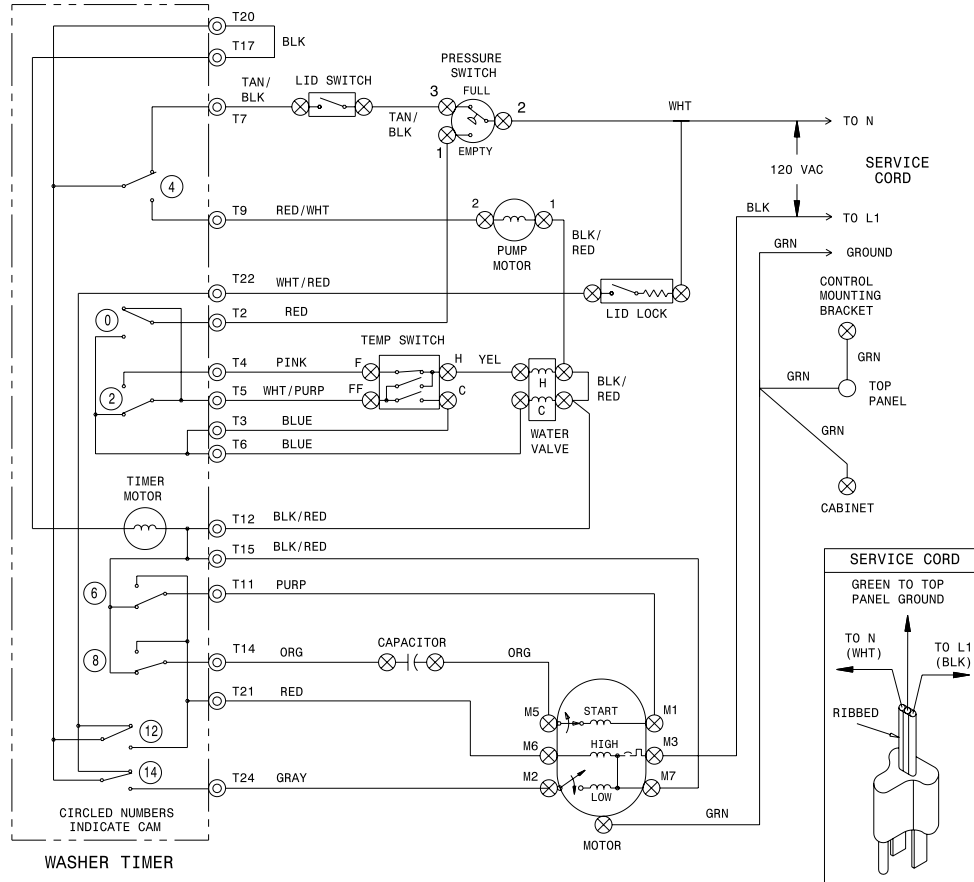

# FRIGIDAIRE SWS1233CQ1 Owner's Manual

[Shop genuine replacement parts for FRIGIDAIRE  
SWS1233CQ1](#)

[Find Your FRIGIDAIRE Washer Parts - Select From 614 Models](#)

----- Manual continues below -----

**CAUTION: DISCONNECT ELECTRIC CURRENT BEFORE SERVICING**

CAM	ACTIVE	TERM.	CIRCUIT	REGULAR CYCLE					PERM. PRESS CYCLE					DELICATE CYCLE					SOAK CYCLE						
				WASH (16 MIN.)	PUMP P	SPIN P	RINSE P	PUMP (12 MIN.) SPIN	OFF	WASH (12 MIN.)	PUMP P	SPIN P	RINSE P	PUMP P	OFF	WASH (6 MIN.)	PUMP P	SPIN P	RINSE P	PUMP P	OFF	WASH	SOAK (12 MIN.)	RINSE P	PUMP P
0	2	1	T WATER TEMP.																						
		3	B SI SPRAY																						
2	1	4	T WASH FILL																						
		3	B RINSE FILL																						
4	8	7	T LID SW BYPASS																						
		9	B PUMP																						
6	11	10	T SPIN DIR																						
		12	B AGITATE DIR																						
8	14	10	T AGITATE DIR																						
		12	B SPIN DIR																						
10	17	16	T ADV. SOAK-WASH																						
		18	B																						
12	8	22	T P.S. BYPASS																						
		21	B HIGH SPEED MOTOR																						
14	8	22	T P.S. BYPASS																						
		24	B LOW SPEED MOTOR																						

**WIRING CODES**

- ⊙ PLUG IN TIMER TERMINAL
- ⊗ QUICK DISCONNECT TERMINAL
- SCREW TERMINAL
- CONNECTION
- + NO CONNECTION
- ⊕ MOTOR SWITCH
- ⊞ SPLICE
- ⊞ MOTOR PROTECTOR
- ⊞ CHASSIS (CABINET) GROUND

**TEMPERATURE SWITCH CIRCUIT**

WASH/RINSE	F-H	FF-H	FF-C
HOT/COLD	X		
WARM/COLD	X		X
COLD/COLD			X
WARM/WARM (OPT)		X	X

(OPT)=OPTIONAL ON SOME MODELS      X=CONTACTS CLOSED

NOTE:  
SUFFIX INDICATES TIMER SWITCH CONTACTS  
T= TOP  
B= BOTTOM