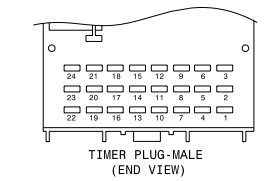

# FRIGIDAIRE SWS1233CQ1 Owner's Manual

[Shop genuine replacement parts for FRIGIDAIRE  
SWS1233CQ1](#)

[Find Your FRIGIDAIRE Washer Parts - Select From 614 Models](#)

----- Manual continues below -----

**CAUTION: DISCONNECT ELECTRIC CURRENT BEFORE SERVICING**

CAM	ACTIVE	TERM.	CIRCUIT	REGULAR CYCLE					PERM. PRESS CYCLE					DELICATE CYCLE					SOAK CYCLE						
				WASH (16 MIN.)	PUMP P	SPIN P	RINSE P	PUMP (12 MIN.) SPIN	OFF	WASH (12 MIN.)	PUMP P	SPIN P	RINSE P	PUMP P	OFF	WASH (6 MIN.)	PUMP P	SPIN P	RINSE P	PUMP P	OFF	WASH	SOAK (12 MIN.)	RINSE P	PUMP P
0	2	1	T WATER TEMP.																						
		3	B SI SPRAY																						
2	1	4	T WASH FILL																						
		3	B RINSE FILL																						
4	8	7	T LID SW BYPASS																						
		9	B PUMP																						
6	11	10	T SPIN DIR																						
		12	B AGITATE DIR																						
8	14	10	T AGITATE DIR																						
		12	B SPIN DIR																						
10	17	16	T ADV. SOAK-WASH																						
		18	B																						
12	8	22	T P.S. BYPASS																						
		21	B HIGH SPEED MOTOR																						
14	8	22	T P.S. BYPASS																						
		24	B LOW SPEED MOTOR																						