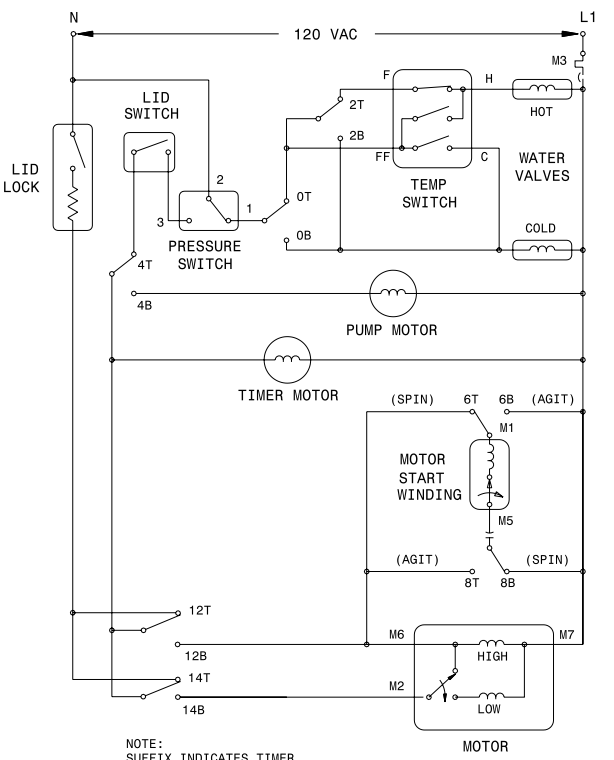

CAM	ACTIVE	TERM.	CIRCUIT	REGULAR CYCLE					PERM. PRESS CYCLE					DELICATE CYCLE					SOAK CYCLE						
				WASH (16 MIN.)	PUMP P	SPIN P	RINSE P	PUMP (12 MIN.) SPIN	OFF	WASH (12 MIN.)	PUMP P	SPIN P	RINSE P	PUMP P	OFF	WASH (6 MIN.)	PUMP P	SPIN P	RINSE P	PUMP P	OFF	WASH	SOAK (12 MIN.)	RINSE P	PUMP P
0	2	1	T WATER TEMP.																						
		3	B SI SPRAY																						
2	1	4	T WASH FILL																						
		3	B RINSE FILL																						
4	8	7	T LID SW BYPASS																						
		9	B PUMP																						
6	11	10	T SPIN DIR																						
		12	B AGITATE DIR																						
8	14	10	T AGITATE DIR																						
		12	B SPIN DIR																						
10	17	16	T ADV. SOAK-WASH																						
		18	B																						
12	8	22	T P.S. BYPASS																						
		21	B HIGH SPEED MOTOR																						
14	8	22	T P.S. BYPASS																						
		24	B LOW SPEED MOTOR																						

**WIRING CODES**

- ⊙ PLUG IN TIMER TERMINAL
- ⊗ QUICK DISCONNECT TERMINAL
- SCREW TERMINAL
- CONNECTION
- + NO CONNECTION
- ⊕ MOTOR SWITCH
- ⊞ SPLICE
- ⊞ MOTOR PROTECTOR
- ⊞ CHASSIS (CABINET) GROUND

**TEMPERATURE SWITCH CIRCUIT**

WASH/RINSE	F-H	FF-H	FF-C
HOT/COLD	X		
WARM/COLD	X		X
COLD/COLD			X
WARM/WARM (OPT)		X	X

(OPT)=OPTIONAL ON SOME MODELS      X=CONTACTS CLOSED

NOTE:  
SUFFIX INDICATES TIMER SWITCH CONTACTS  
T= TOP  
B= BOTTOM

**WIRING DIAGRAM  
134323400**