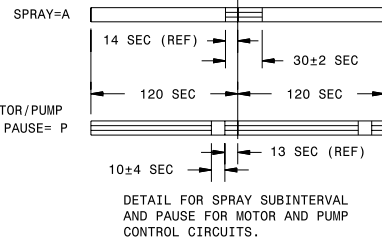

CAM	ACTIVE	TERM.	CIRCUIT	REGULAR CYCLE					PERM. PRESS CYCLE					DELICATE CYCLE					SOAK CYCLE						
				WASH (16 MIN.)	PUMP P	SPIN P	RINSE P	PUMP (12 MIN.) SPIN	OFF	WASH (12 MIN.)	PUMP P	SPIN P	RINSE P	PUMP P	OFF	WASH (6 MIN.)	PUMP P	SPIN P	RINSE P	PUMP P	OFF	WASH	SOAK (12 MIN.)	RINSE P	PUMP P
0	2	1	T WATER TEMP.																						
		3	B SI SPRAY																						
2	1	4	T WASH FILL																						
		3	B RINSE FILL																						
4	8	7	T LID SW BYPASS																						
		9	B PUMP																						
6	11	10	T SPIN DIR																						
		12	B AGITATE DIR																						
8	14	10	T AGITATE DIR																						
		12	B SPIN DIR																						
10	17	16	T ADV. SOAK-WASH																						
		18	B																						
12	8	22	T P.S. BYPASS																						
		21	B HIGH SPEED MOTOR																						
14	8	22	T P.S. BYPASS																						
		24	B LOW SPEED MOTOR																						

**WIRING CODES**

- ⊙ PLUG IN TIMER TERMINAL
- ⊗ QUICK DISCONNECT TERMINAL
- SCREW TERMINAL
- CONNECTION
- + NO CONNECTION
- ⊕ MOTOR SWITCH
- ⊞ SPLICE
- ⊞ MOTOR PROTECTOR
- ⊞ CHASSIS (CABINET) GROUND

**TEMPERATURE SWITCH CIRCUIT**

WASH/RINSE	F-H	FF-H	FF-C
HOT/COLD	X		
WARM/COLD	X		X
COLD/COLD			X
WARM/WARM (OPT)		X	X

(OPT)=OPTIONAL ON SOME MODELS      X=CONTACTS CLOSED

NOTE:  
SUFFIX INDICATES TIMER SWITCH CONTACTS  
T= TOP  
B= BOTTOM