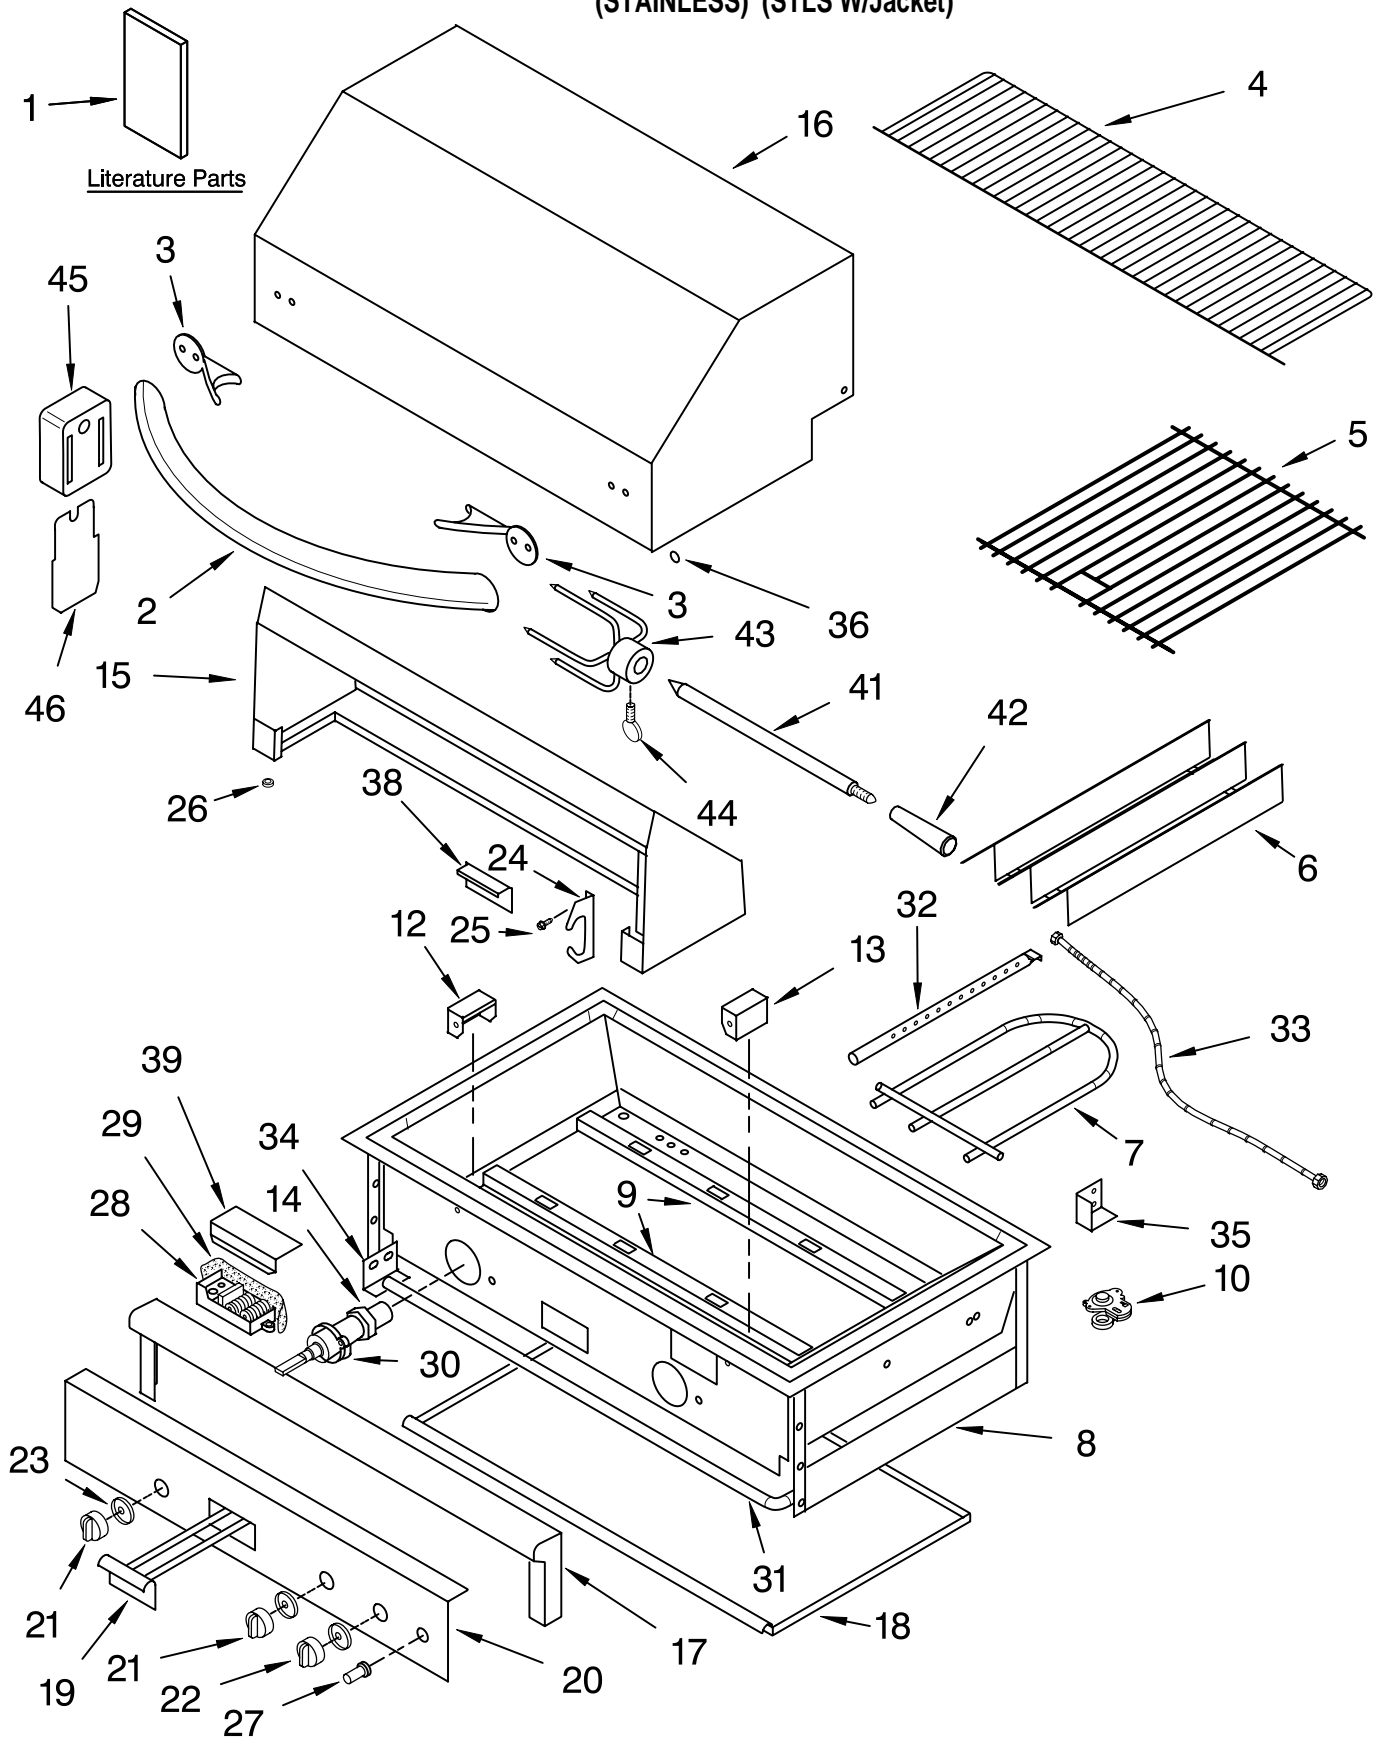

FOR ORDERING INFORMATION REFER TO PARTS PRICE LIST

GRILLE PARTS

For Models: KBGN274LSS0, KBGS274LSS0
(STAINLESS) (STLS W/Jacket)

Illus. No.	Part No.	DESCRIPTION	Illus. No.	Part No.	DESCRIPTION	Illus. No.	Part No.	DESCRIPTION
1	LIT8285450	Literature U & C Guide / Instructions, Installation	24	8190111	Saddle, Spit (2)	FOLLOWING PARTS NOT ILLUSTRATED		
2	8190085	Handle, Hood	25	8190032	Screw			
3	8190084	Insulator, Handle	26	8190031	Spacer, Hood (2)	8190090		Logo, Kitchenaid
4	8190112	Shelf, Warmer	27	8190029	Switch, Igniter	8190114		Clip, Logo (4)
5	8190126	Grate (2)	28	8190459	Module, Spark	8190158		Tubing, IR 3/8x4'
6	8190088	Plate, Sear (2)	29	8190130	Insulation, Module	8190178		Elbow, IR Safety
7	8190103	Burner, Main (2)	30		Valve, Burner	8190140		Plug, Pipe 1/8 C/S Hex Head
8		Fire Box Asy (Not Serviced)		8190141	Smoker / IR	8190156		Battery, 9 Volt
9	8190131	Hanger, Burner (2)		8190024	Main (2)	8190174		Valve, Ir Safety
10	8190426	Regulator	31	8190137	Manifold	8190021		Thermocouple, IR
12	8190100	Left Collector Box	32	8190127	Burner, Smoker	8190036		Electrode Kit
13	8190099	Right Collectr Box	33	8190128	Flex Tube, Smoker	8190161		Infrared Weld Asy
14	4396312	Orifices-Nat Gas	34	8190139	Bracket, Manifold	8190162		Bracket, IR Igntr
15	8190160	Hood Asy, Rear	35		Stop, Hood	8190165		Cover, IR Igntr
16	8190108	Hood Asy, Front	36	8190091	Left	8190106		Wire, Battery
17	8190109	Bullnose Asy	38	8190092	Right	8190105		Cover, Bullnose
18	8190082	Tray, Drip	39	8190104	Plug, Hole (4)	8190166		Wire, IR Igntr 30"
19	8190110	Tray Asy, Smoker	41	8190094	Cover, Rear	8190167		Elbow, Orifice (W/O Hood & Pin)
20	8190157	Panel, Front	42	8190081	Shield, Igniter	8190169		Union, IR (Double End 3/8)
21	8190028	Knob, Burner (2)	43	8190172	Rod, Spit	8190035		Elbow 3/8 to 1/2
22	8190030	Knob, Smoker	44	8190171	Handle, Rotisserie	8190173		Coupler, Brass
23	8190027	Bezel (3)	45	8190170	Skewer (2)	8190033		Clip, J Type 8-32
			46	8190119	Screw, Thumb (2)	8190116		Nut, Hex 1/4-20SS
				45	8190015	Motor, Rotisserie	8190117	Screw 1/4-20X3/8SS
				46	8190159	Bracket, Motor	8190118	Screw 1/4-20X7/8 (Hex Cap)
							8190121	Screw 18X1/2 Pan
							8190122	Nut, Combination
							8190123	Lockwasher 1/4SS
							8190124	Screw 1/4-20X1/2SS (Hex Bolt)
							8190125	Washer, Flat 1/4X11/16SS
								Model KBGS274LSS0 Only:
							8190737	27" Insulated Jacket

FOR ORDERING INFORMATION REFER TO PARTS PRICE LIST