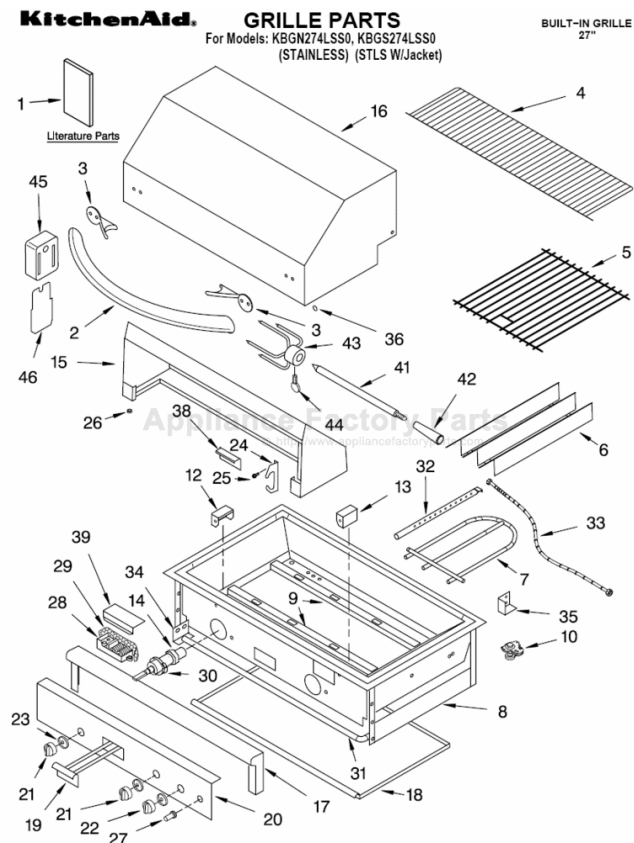

KITCHENAID KBGS274LSS0 Owner's Manual

[Shop genuine replacement parts for KITCHENAID
KBGS274LSS0](#)

[Find Your KITCHENAID Grill Parts - Select From 200 Models](#)

----- Manual continues below -----