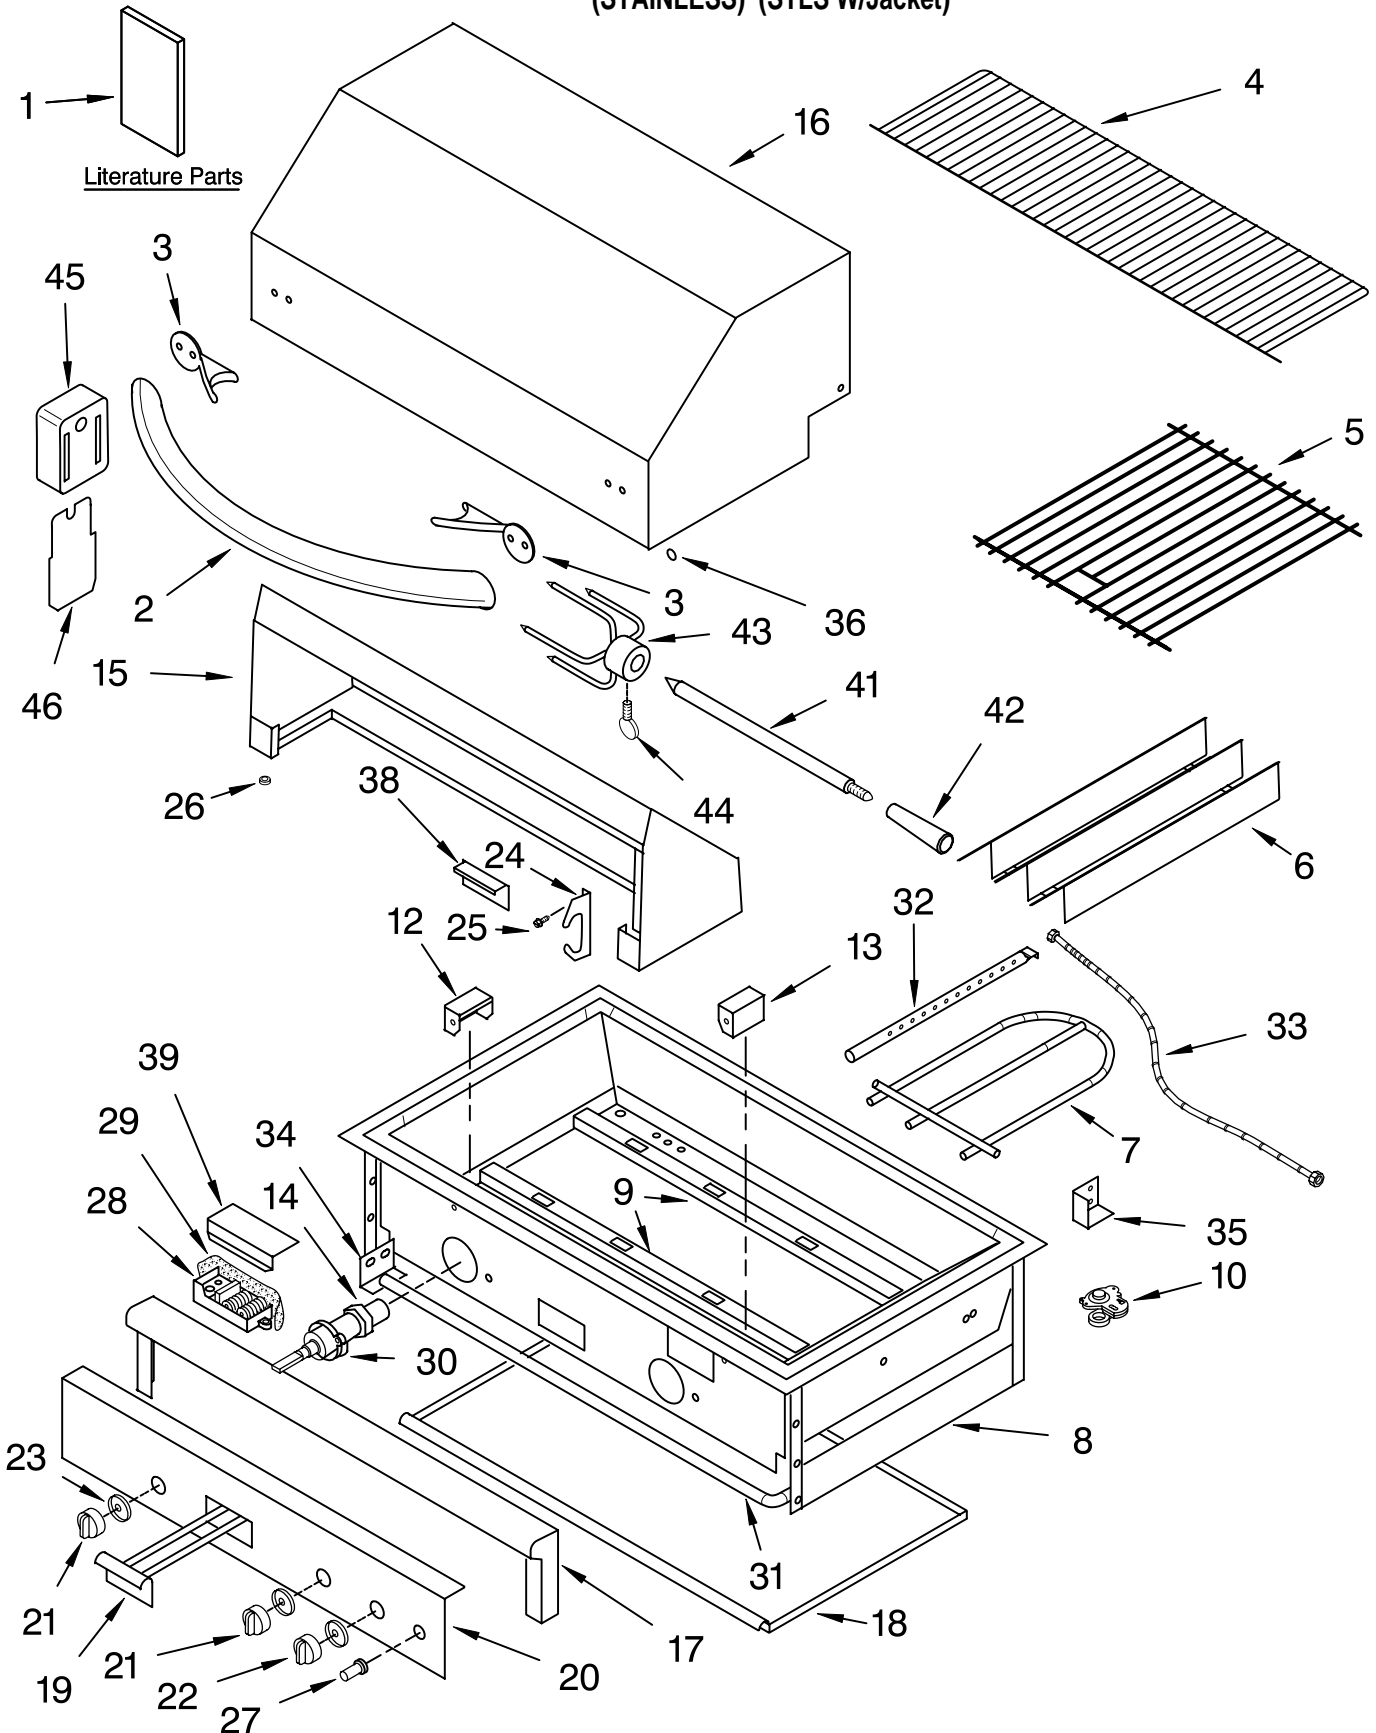

GRILLE PARTS
For Models: KBGN274LSS0, KBGS274LSS0
(STAINLESS) (STLS W/Jacket)

BUILT-IN GRILLE
27"

FOR ORDERING INFORMATION REFER TO PARTS PRICE LIST

GRILLE PARTS

For Models: KBGN274LSS0, KBGS274LSS0
(STAINLESS) (STLS W/Jacket)

Illus. No.	Part No.	DESCRIPTION
1	LIT8285450	Literature U & C Guide / Instructions, Installation
2	8190085	Handle, Hood
3	8190084	Insulator, Handle
4	8190112	Shelf, Warmer
5	8190126	Grate (2)
6	8190088	Plate, Sear (2)
7	8190103	Burner, Main (2)
8		Fire Box Asy (Not Serviced)
9	8190131	Hanger, Burner (2)
10	8190426	Regulator
12	8190100	Left Collector Box
13	8190099	Right Collectr Box
14	4396312	Orifices-Nat Gas
15	8190160	Hood Asy, Rear
16	8190108	Hood Asy, Front
17	8190109	Bullnose Asy
18	8190082	Tray, Drip
19	8190110	Tray Asy, Smoker
20	8190157	Panel, Front
21	8190028	Knob, Burner (2)
22	8190030	Knob, Smoker
23	8190027	Bezel (3)

Illus. No.	Part No.	DESCRIPTION
24	8190111	Saddle, Spit (2)
25	8190032	Screw
26	8190031	Spacer, Hood (2)
27	8190029	Switch, Igniter
28	8190459	Module, Spark
29	8190130	Insulation, Module
30		Valve, Burner
	8190141	Smoker / IR
	8190024	Main (2)
31	8190137	Manifold
32	8190127	Burner, Smoker
33	8190128	Flex Tube, Smoker
34	8190139	Bracket, Manifold
35		Stop, Hood
	8190091	Left
	8190092	Right
36	8190104	Plug, Hole (4)
38	8190094	Cover, Rear
39	8190081	Shield, Igniter
41	8190172	Rod, Spit
42	8190171	Handle, Rotisserie
43	8190170	Skewer (2)
44	8190119	Screw, Thumb (2)
45	8190015	Motor, Rotisserie
46	8190159	Bracket, Motor