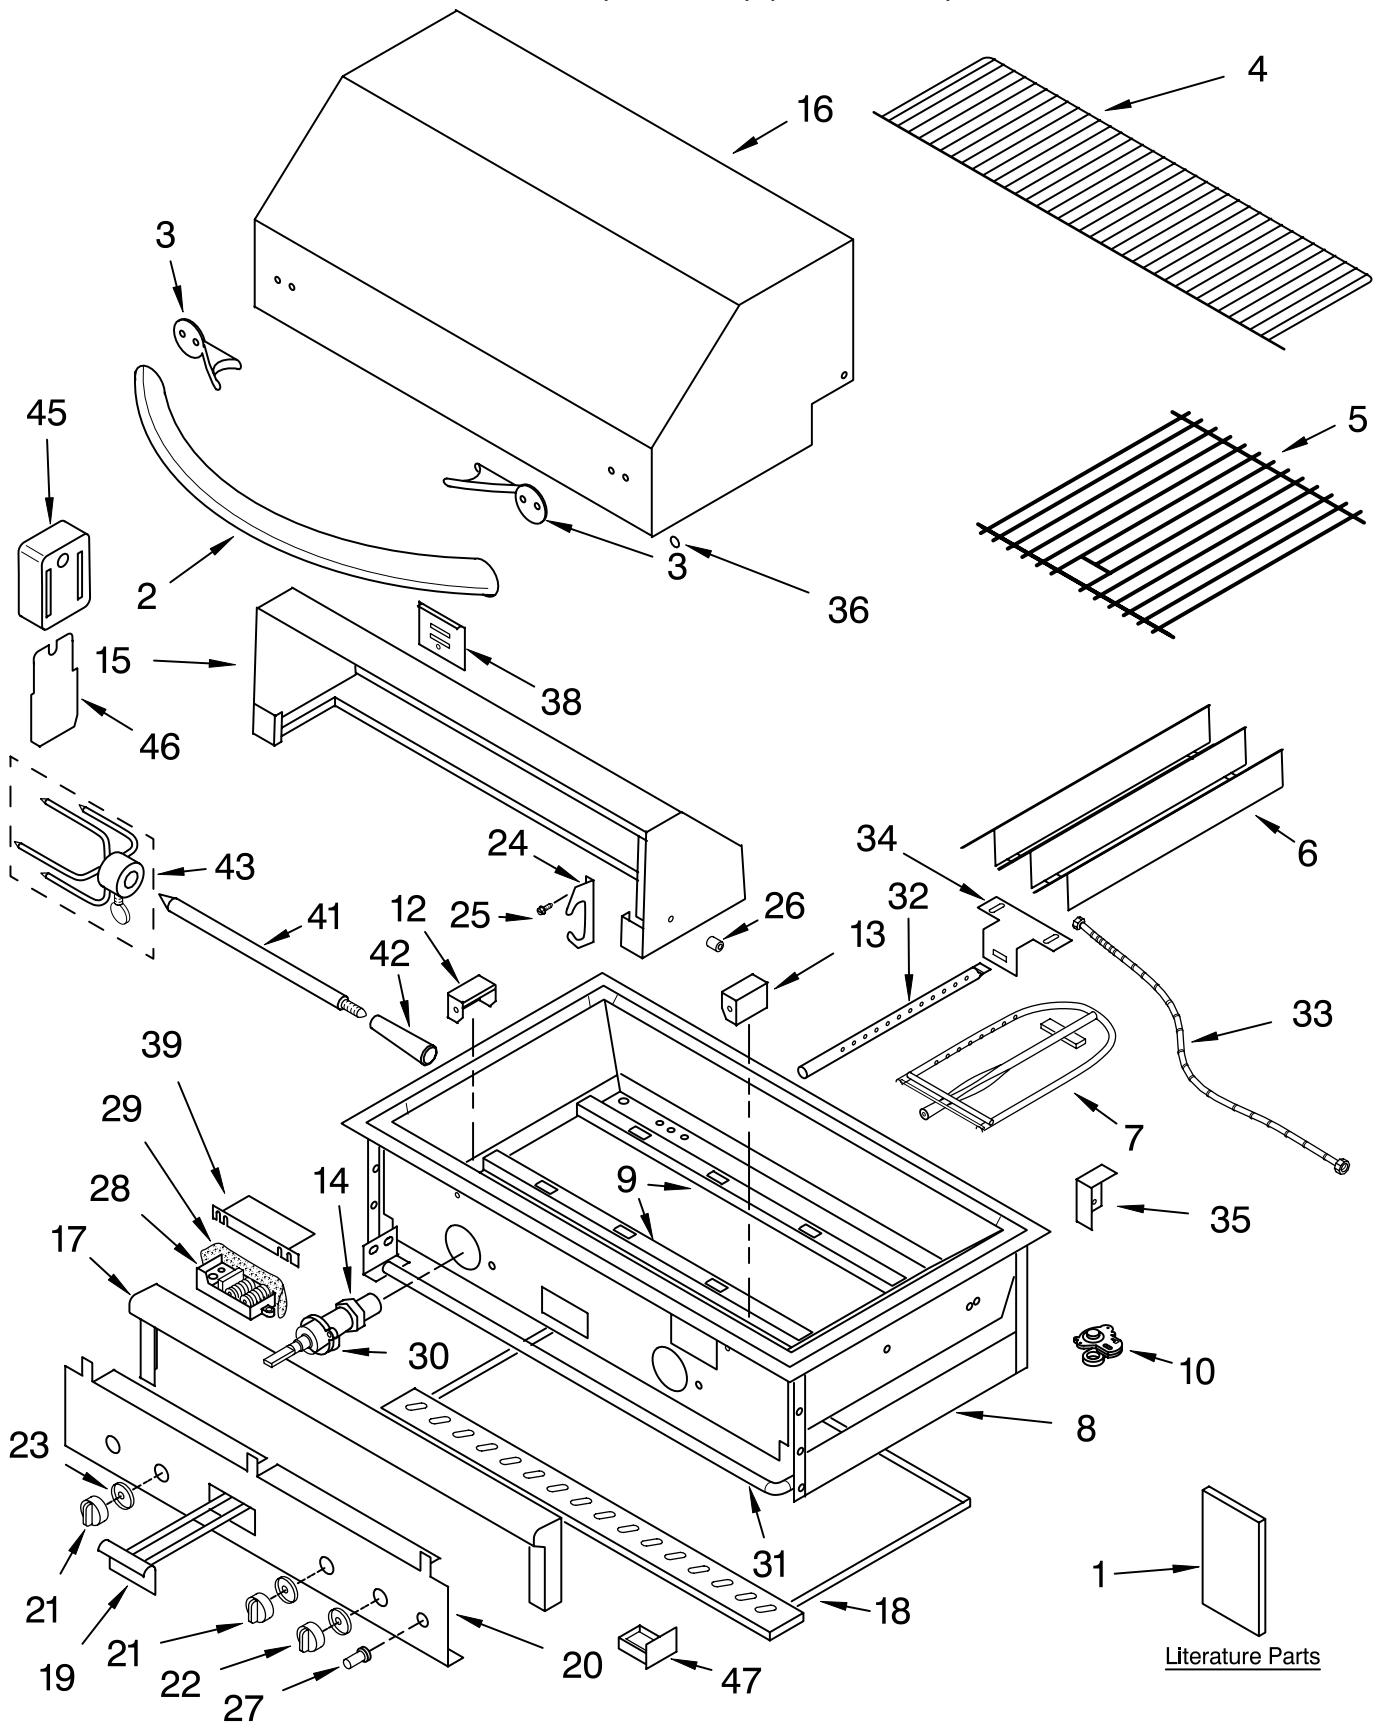

KitchenAid®

GRILLE PARTS

For Models: KBGN274PSS0, KBGS274PSS0
(STAINLESS) (STLS w/Jacket)

BUILT-IN GRILLE
27"

FOR ORDERING INFORMATION REFER TO PARTS PRICE LIST

GRILLE PARTS

For Models: KBGN274PSS0, KBGS274PSS0
(STAINLESS) (STLS w/Jacket)

Illus. No.	Part No.	DESCRIPTION	Illus. No.	Part No.	DESCRIPTION	Illus. No.	Part No.	DESCRIPTION
1		Literature U & C Guide / Instructions, Installation	28	8190459	Module, Spark	FOLLOWING PARTS NOT ILLUSTRATED		
	9758066	KBGN274PSS0	29	8190130	Insulation, Module			
	9758067	KBGS274PSS0	30		Valve, Burner	8190090		Logo, Kitchenaid
2	8190085	Handle, Hood		8190625	Smoker / IR	8190114		Clip, Logo (4)
3	8190084	Insulator, Handle	31	8190137	Main (2)	8190158		Tubing, IR 3/8x4'
4	8190112	Shelf, Warmer	32	8190127	Manifold	8190178		Elbow, IR Safety
5	8190126	Grate (2)	33	8190128	Burner, Smoker	8190140		Plug, Pipe
6	8190088	Plate, Sear (2)	34	8190454	Bracket, Smoker			1/8 C/S Hex Head
7	8190632	Burner, Main (2)	35		Stop, Hood	8190174		Valve, Ir Safety
8		Fire Box Asy (Not Serviced)		8190091	Left	8190021		Thermocouple, IR
9	8190131	Hanger, Burner (2)	36	8190104	Right	8190629		Electrode Kit
10	8190426	Regulator	38	8190094	Plug, Hole (4)	8190161		Infrared Weld Asy
12	8190631	Left Collector Box	39	8190081	Cover, Rear	8190162		Bracket, IR Igntr
13	8190630	Right Collectr Box	41	8190172	Shield, Igniter	8190165		Cover, IR Igntr
14	4396312	Orifices - Nat Gas	42	8190171	Rod, Spit	8190106		Wire, Battery
15	8190160	Hood Asy, Rear	43	8190170	Handle, Rotisserie	8190105		Cover, Bullnose
16	8190108	Hood Asy, Front	45	8190015	Skewer (2)	8190167		Elbow, Orifice (W/O Hood & Pin)
17	8190109	Bullnose Asy	46	8190159	Motor, Rotisserie	8190169		Union, IR (Double End 3/8)
18	8190082	Tray, Drip	47	8190500	Bracket, Motor			Elbow 3/8 to 1/2
19	8190110	Tray Asy, Smoker			Tray, Battery	8190173		Coupler, Brass
20	8190623	Panel, Front				8190033		Clip, J Type 8-32
21	8190626	Knob, Burner (2)				8190116		Nut, Hex 1/4-20SS
22	8190627	Knob, Smoker/Rotis				8190117		Screw 1/4-20X3/8SS
23	8190027	Bezel (3)				8190118		Screw 1/4-20X7/8 (Hex Cap)
24	8190111	Saddle, Spit (2)				8190121		Screw 18X1/2 Pan
25	8190032	Screw				8190122		Nut, Combination
26	8190031	Spacer, Hood (2)				8190123		Lockwasher 1/4SS
27	8190620	Switch, Igniter				8190124		Screw 1/4-20X1/2SS (Hex Bolt)
						8190125		Washer, Flat 1/4X11/16SS Model KBGS274PSS0 Only:
						8190737		27" Insulated Jacket

FOR ORDERING INFORMATION REFER TO PARTS PRICE LIST