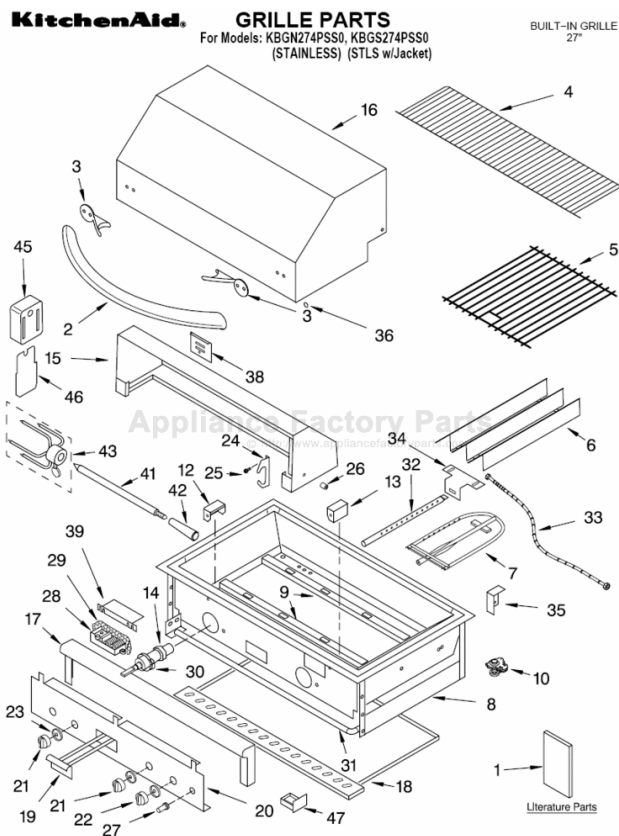

[Find Your KITCHENAID Grill Parts - Select From 200 Models](#)

----- Manual continues below -----