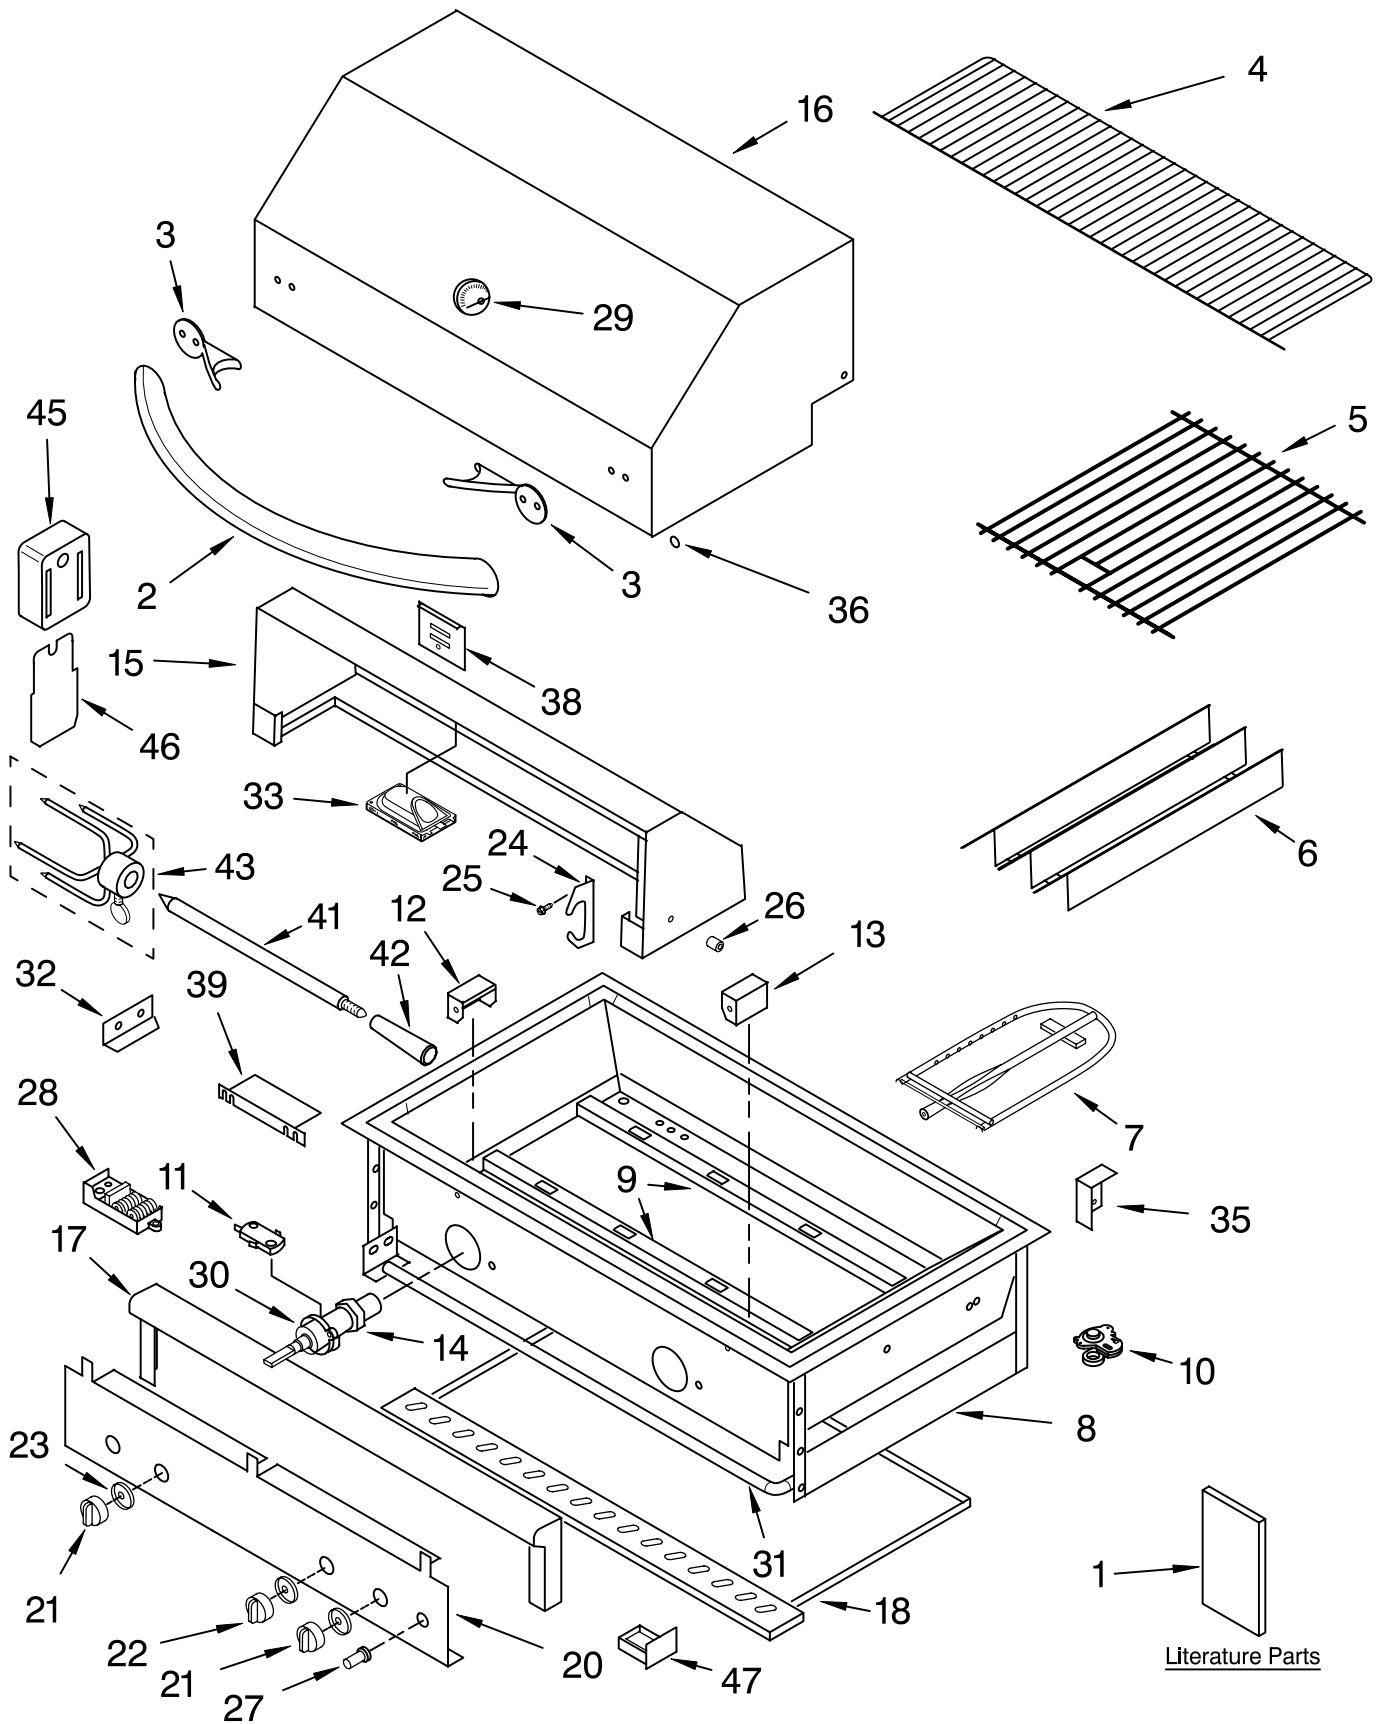

GRILLE PARTS
For Models: KBGN274SSS0, KBGS274SSS0
(STAINLESS) (STLS w/Jacket)

BUILT-IN GRILLE
27"

FOR ORDERING INFORMATION REFER TO PARTS PRICE LIST

GRILLE PARTS

For Models: KBGN274SSSO, KBGS274SSSO
(STAINLESS) (STLS w/Jacket)

Illus. No.	Part No.	DESCRIPTION	Illus. No.	Part No.	DESCRIPTION	Illus. No.	Part No.	DESCRIPTION
1	9763754	Literature U & C Guide / Instructions, Installation	21	8186542	Knob, Burner (2)	FOLLOWING PARTS NOT ILLUSTRATED		
2	8186576	Handle, Hood	22	8186543	Knob, Rotisserie			
3	8186540	Insulator, Handle	23	8186578	Bezel (3)	8186580		Logo, Kitchenaid
4	8186640	Shelf, Warmer	24	8186620	Saddle, Spit (2)	8190114		Clip, Logo (4)
5	8186635	Grate (2)	25	8190032	Screw	8186598		Transformer
6	8186579	Plate, Sear (2)	26	8186619	Spacer, Hood (2)	KFRK271SSSO		Kit, Rotisserie
7	8190632	Burner, Main (2)	27	8186657	Switch, Light	8190158		Tubing, IR 3/8x4' 1/8 C/S Hex Head
8		Fire Box Asy (Not Serviced)	28	8186554	Module, Spark	8186639		Thermocouple, IR
9	8186590	Hanger, Burner (2)	29	8186656	Thermostat	8186547		Electrode Kit
10	8186608	Regulator	30		Valve, Burner	8186613		Infrared Weld Asy
11		Switch		8186567	Rotisserie/IR	8186615		Bracket, IR Igntr
	8186541	Burner	31	8186544	Main (2)	8186616		Cover, IR Igntr
	8186567	IR	32	8186611	Manifold	8186550		Cover, Bullnose
12	8186593	Left Collector Box	33	8186655	Jack, PLug	8186625		Elbow, Orifice (W/O Hood & Pin)
13	8186592	Right Collectr Box	35		Light, Halogen	8186626		Union, IR (Double End 3/8)
14		Orifices		8186581	Stop, Hood	8190035		Elbow 3/8 to 1/2
	8186642	#45	36	8186581	Left	8190173		Coupler, Brass
	8186644	#50 Nat. Gas IR	38	8186586	Right	8190033		Clip, J Type 8-32
15	8186557	Hood Asy, Rear	39	8186603	Plug, Hole (4)	8190116		Nut, Hex 1/4-20SS
16	8186556	Hood Asy, Front	41	8186605	Cover, Rear	8186607		Washer, Hood Hndle
17	8186558	Bullnose Asy	42	8186575	Shield, Igniter	8190117		Screw 1/4-20X3/8SS
18	8186536	Tray, Drip	43	8186638	Rod, Spit	8190118		Screw 1/4-20X7/8 (Hex Cap)
20	8186535	Panel, Front	44	8186605	Handle, Rotisserie	8190121		Screw 18X1/2 Pan
			45	8186610	Skewer (2)	8190122		Nut, Combination
			46	8190015	Motor, Rotisserie	8190123		Lockwasher 1/4SS
			47	8186563	Bracket, Motor	8190124		Screw 1/4-20X1/2SS (Hex Bolt)
				8186565	Tray, Battery Assy	8190125		Washer, Flat 1/4X11/16SS Model KBGS274SSSO Only:

FOR ORDERING INFORMATION REFER TO PARTS PRICE LIST