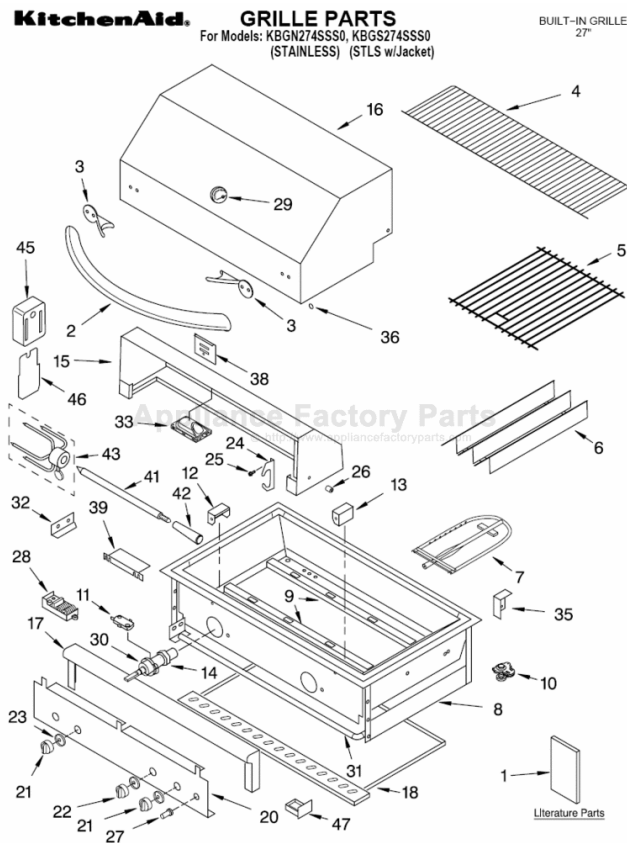

[Find Your KITCHENAID Grill Parts - Select From 200 Models](#)

----- Manual continues below -----