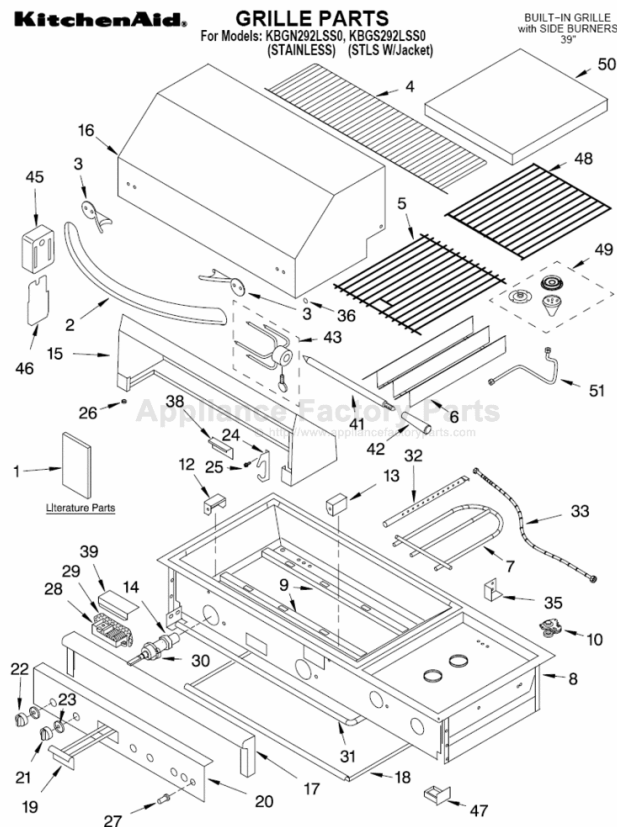

[Find Your KITCHENAID Grill Parts - Select From 200 Models](#)

----- Manual continues below -----