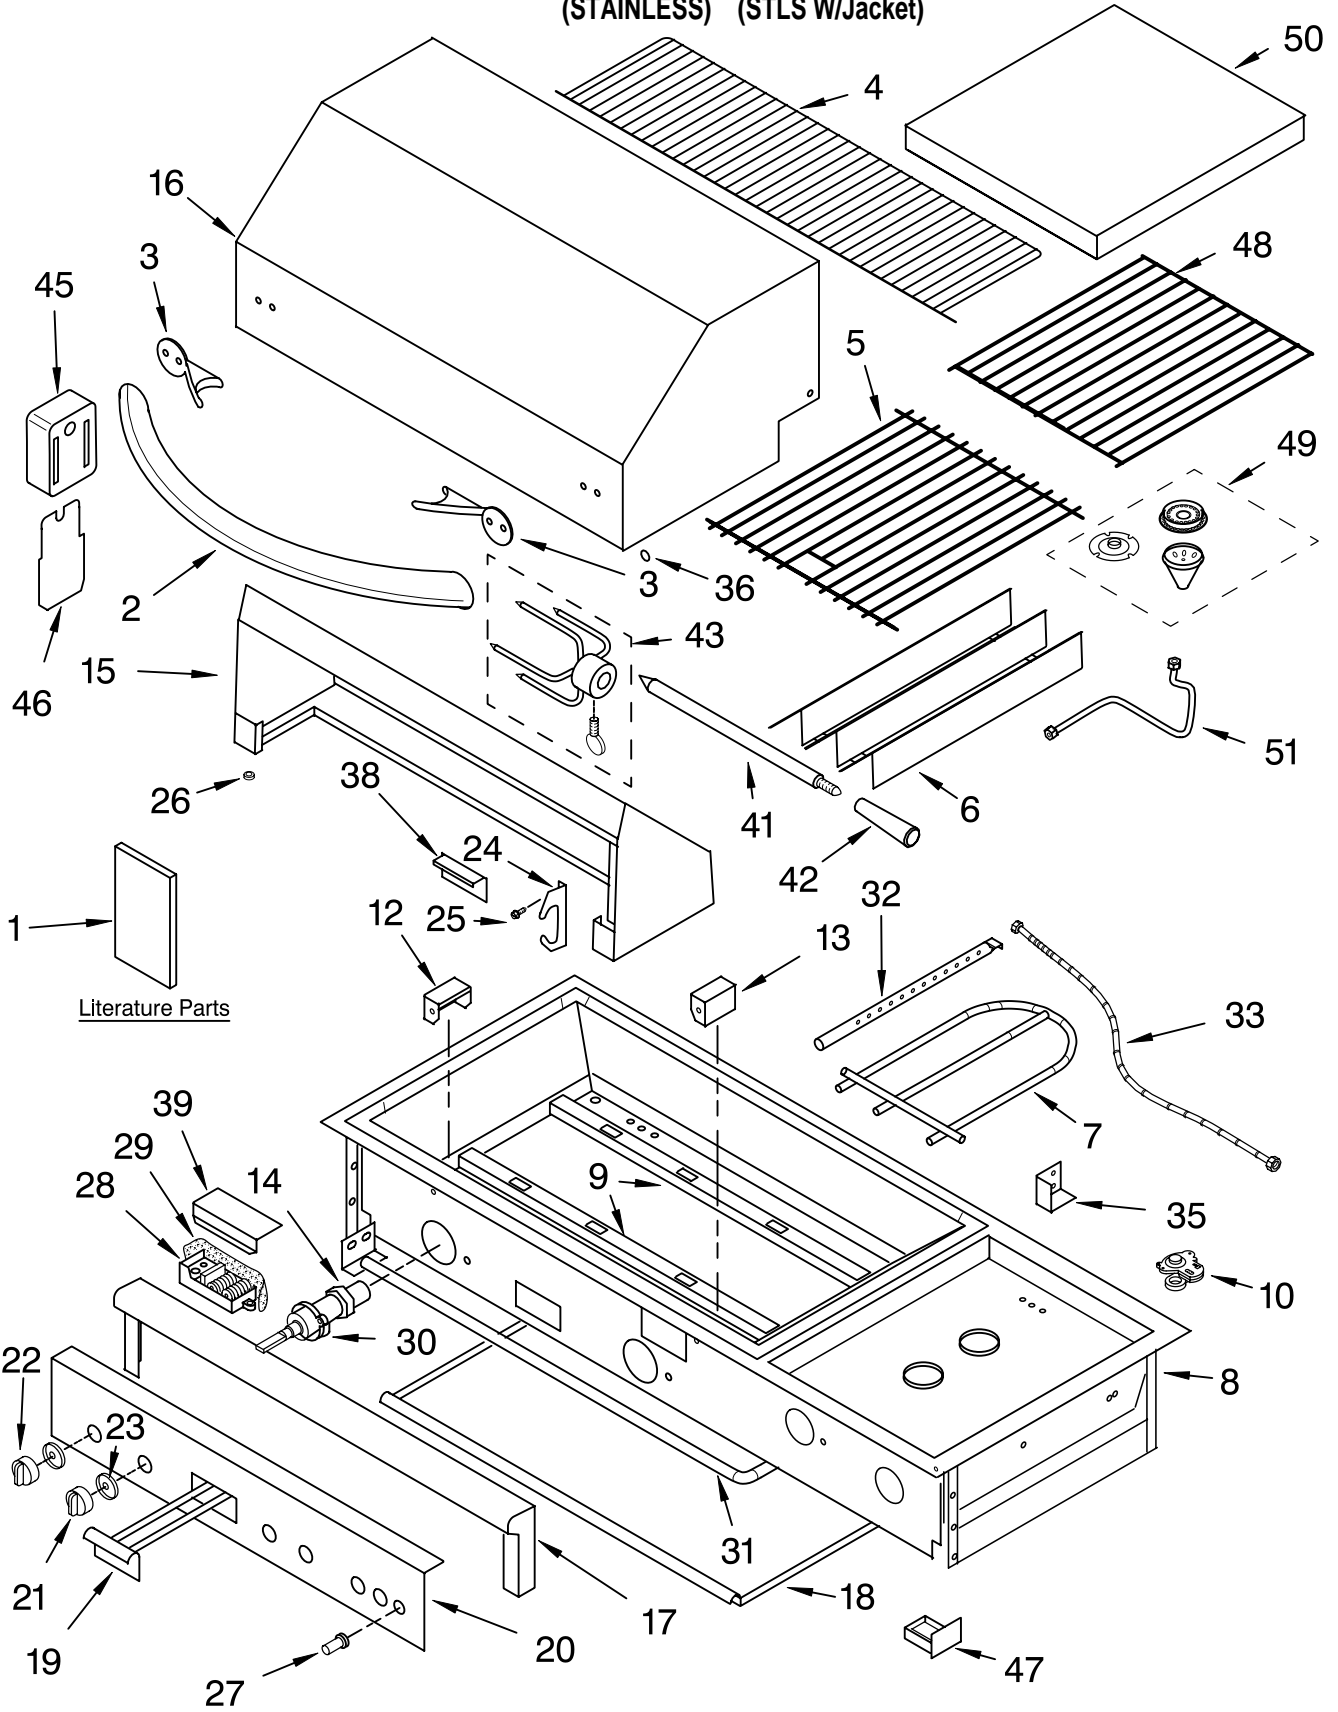

KitchenAid®

GRILLE PARTS

For Models: KBGN292LSS0, KBGS292LSS0
(STAINLESS) (STLS W/Jacket)

BUILT-IN GRILLE
with SIDE BURNERS
39"

Literature Parts

FOR ORDERING INFORMATION REFER TO PARTS PRICE LIST