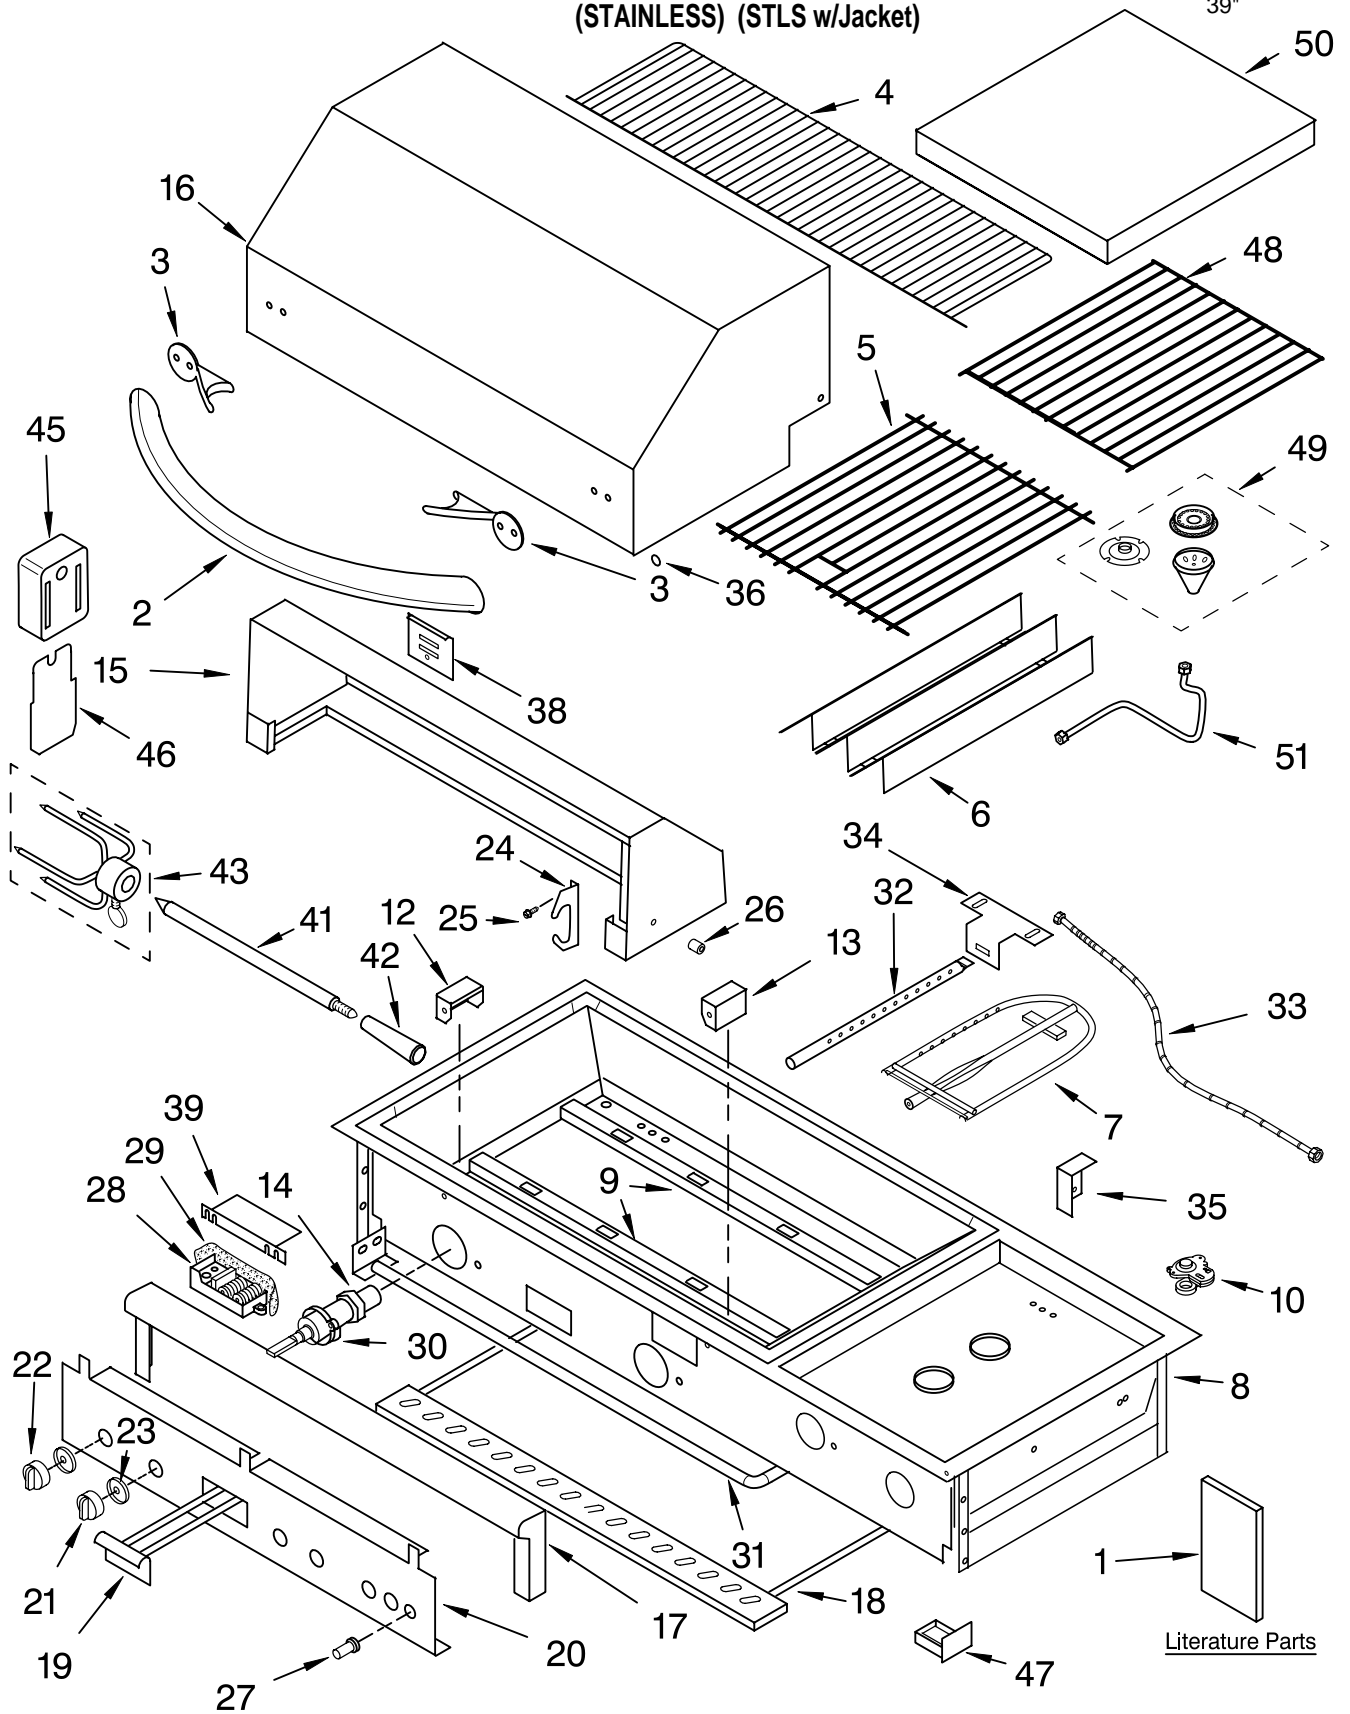

KitchenAid®

GRILLE PARTS

For Models: KBGN292PSS0, KBGS292PSS0
(STAINLESS) (STLS w/Jacket)

BUILT-IN GRILLE
with SIDE BURNERS
39"

Literature Parts

FOR ORDERING INFORMATION REFER TO PARTS PRICE LIST

GRILLE PARTS

For Models: KBGN292PSS0, KBGS292PSS0
(STAINLESS) (STLS w/Jacket)

Illus. No.	Part No.	DESCRIPTION	Illus. No.	Part No.	DESCRIPTION	Illus. No.	Part No.	DESCRIPTION
1		Literature U & C Guide / Instructions, Installation	30		Valve, Burner	FOLLOWING PARTS NOT ILLUSTRATED		
	9758066	KBGN292PSS0		8190625	Smoker / IR			
	9758067	KBGS292PSS0		8190624	Main (4)			
2	8190085	Handle, Hood		8190643	SideBurner (2)			
3	8190084	Insulator, Handle	31	8190189	Manifold			8190115 Latch, Magnetic
4	8190112	Shelf, Warmer	32	8190127	Burner, Smoker			8190090 Logo, Kitchenaid
5	8190126	Grate (2)	33	8190128	Flex Tube, Smoker			8190114 Clip, Logo
6	8190088	Plate, Sear (2)	35		Stop, Hood			8190158 Tubing, IR 3/8x4'
7	8190632	Burner, Main (2)		8190091	Left			8190457 Strip, Grip (2) (Handle, Hood)
8		Fire Box Asy (Not Serviced)		8190092	Right			8190525 Washer, Fiber (4) (Handle, Hood)
9	8190131	Hanger, Burner (2)	36	8190104	Plug, Hole (4)			8190178 Elbow, IR Safety
10	8190426	Regulator 4/11	38	8190094	Cover, Rear			8190528 Valve, Ir Safety
12	8190631	Left Collectr Box	39	8190081	Shield, Igniter			8190021 Thermocouple, IR Electrode Kit
13	8190630	Right Collectr Box	41	8190172	Rod, Spit			8190629 Main Burner
14	4396312	Orifices-Nat Gas	42	8190171	Handle, Rotisserie			8190644 Side Burner
15	8190160	Hood Asy, Rear	43	8190170	Skewer (2)			8190161 Infared Weld Asy
16	8190108	Hood Asy, Front	45	8190015	Motor, Rotisserie			8190162 Bracket, IR Igntr
17	8190486	Bullnose Asy	46	8190159	Bracket, Motor			8190165 Cover, IR Igntr
18	8190523	Tray, Drip	47	8190500	Tray, Battery			8190105 Cover, Bullnose
19	8190110	Tray Asy, Smoker	48	8190484	Grate, SideBurner			8190167 Elbow, Orifice (W/O Hood & Pin)
20	8190642	Panel, Front	49	8190504	Burner Assembly(2)			8190169 Union, IR (Double End 3/8)
21	8190626	Knob, Burner (4)	50	8190524	Cover, SideBurner			8190633 Screw 8-32x1" SS (Spark Target)
22	8190627	Knob, Smoker/IR	51		Tubing, SideBurner			8190634 Nut, Hex Lock (8-32 SS Spark)
23	8190027	Bezel (6)		8190516	Front			8190033 Clip, J Type 8-32
24	8190111	Saddle, Spit (2)		8190517	Rear			8190116 Nut, Hex 1/4-20SS
25	8190032	Screw						8190117 Screw 1/4-20X3/8SS
26	8190031	Spacer, Hood (2)						8190118 Screw 1/4-20X7/8 (Hex Cap)
27		Switch, Igniter						8190121 Screw 18X1/2 Pan
	8190620	Main						8190122 Nut, Combination
	8190641	SideBurner						8190123 Lockwasher 1/4SS
28		Module, Spark						8190124 Screw 1/4-20X1/2SS (Hex Bolt)
	8190459	4 Spark						8190125 Washer, Flat 1/4X11/16SS
	8190458	2 Spark						8190454 Bracket, Smoker
29	8190130	Insulation, Module						8190460 Boot, Igntr Switch
								8190526 Screw #10 x 1/2
								8190431 Cable w/clip (Alt Lighting)
								8190527 Screw 8x32x1/2
								8190529 Plug, Hole (3)
								8190196 Elbow 1/2" 90 Deg Model KBGS292PSS0 Only:
								8190739 39" Insulated Jacket

FOR ORDERING INFORMATION REFER TO PARTS PRICE LIST