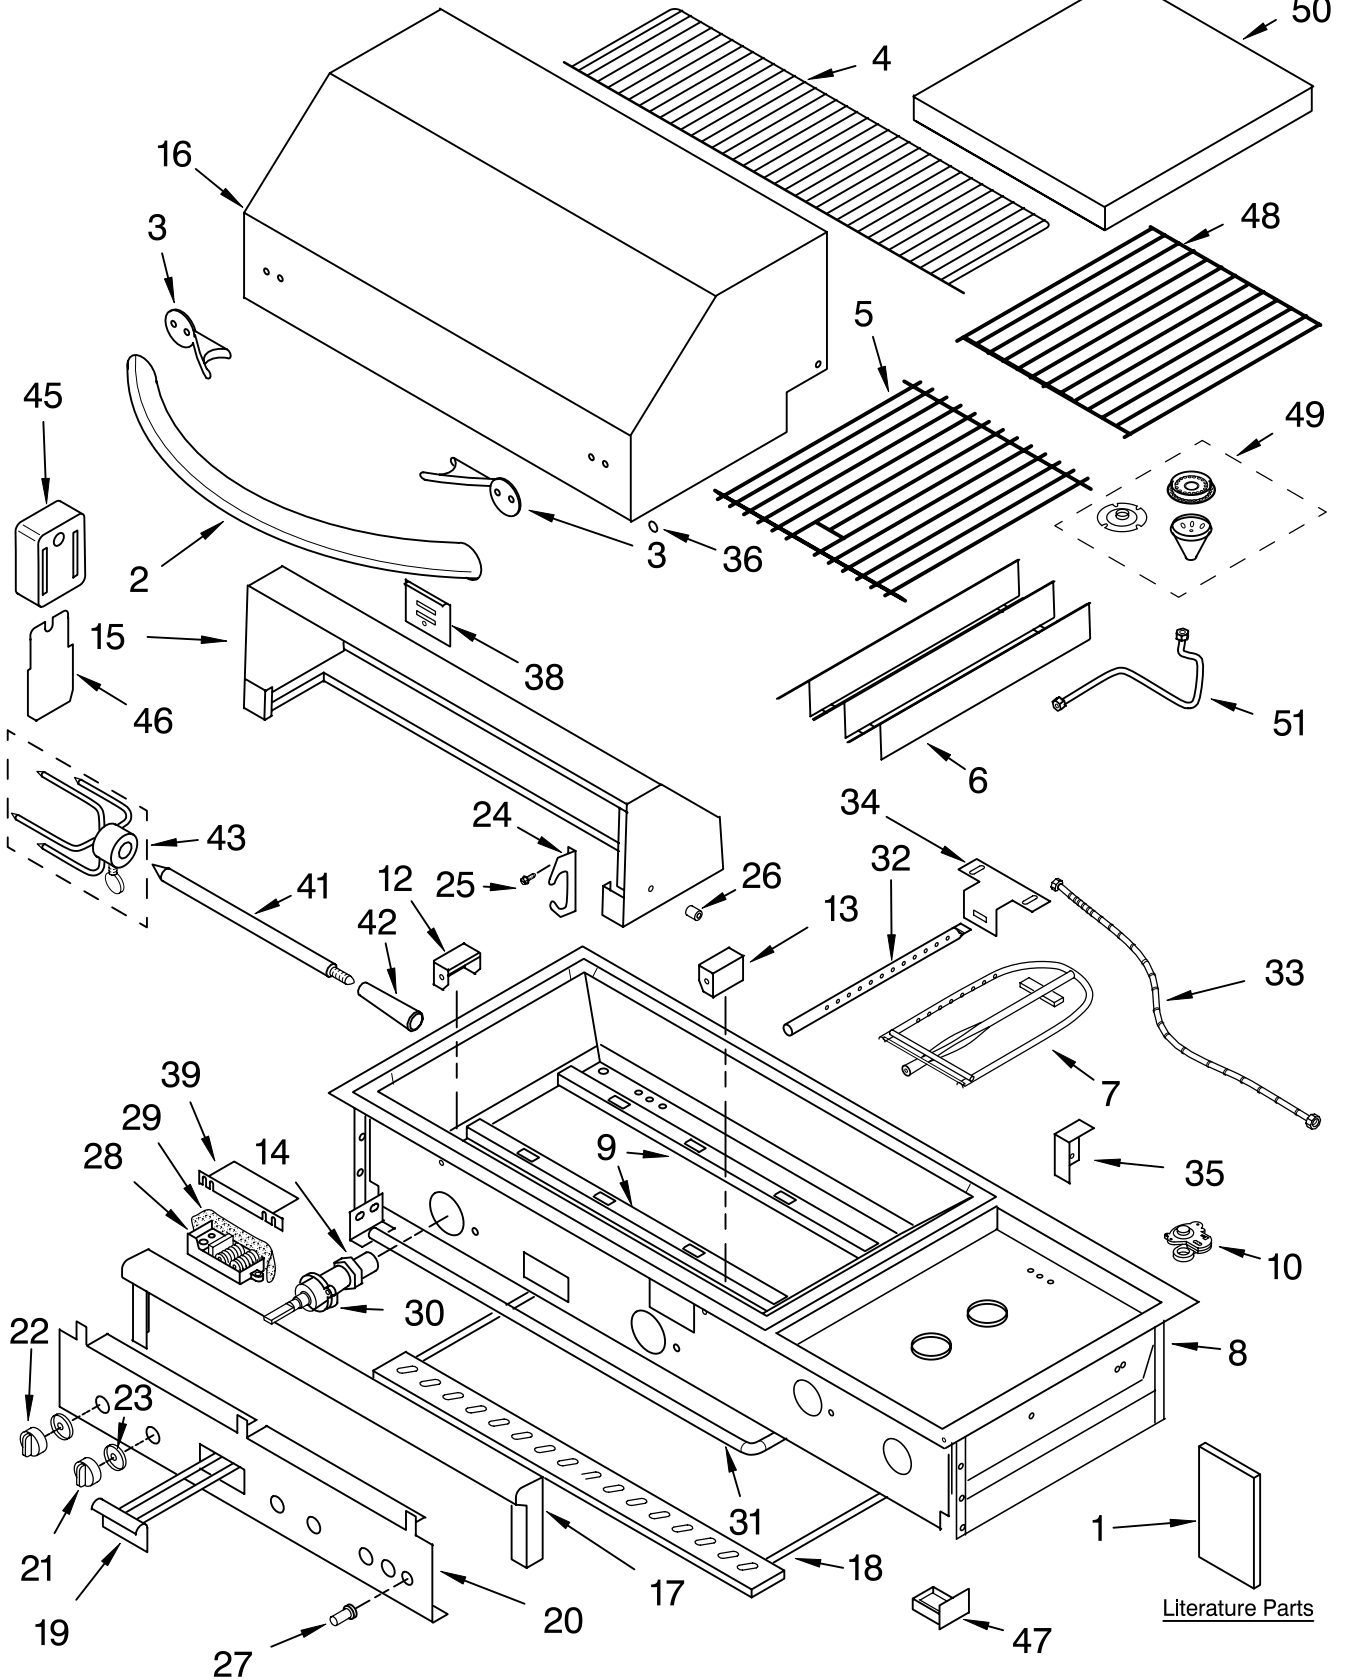

KitchenAid®

GRILLE PARTS

For Models: KBGN292PSS0, KBGS292PSS0
(STAINLESS) (STLS w/Jacket)

BUILT-IN GRILLE
with SIDE BURNERS
39"

FOR ORDERING INFORMATION REFER TO PARTS PRICE LIST

GRILLE PARTS

For Models: KBGN292PSS0, KBGS292PSS0
(STAINLESS) (STLS w/Jacket)

Illus. No.	Part No.	DESCRIPTION	Illus. No.	Part No.	DESCRIPTION	Illus. No.	Part No.	DESCRIPTION
1		Literature U & C Guide / Instructions, Installation	30		Valve, Burner	FOLLOWING PARTS NOT ILLUSTRATED		
	9758066	KBGN292PSS0		8190625	Smoker / IR			
	9758067	KBGS292PSS0		8190624	Main (4)	8190115		Latch, Magnetic
2	8190085	Handle, Hood	31	8190189	Manifold	8190090		Logo, Kitchenaid
3	8190084	Insulator, Handle	32	8190127	Burner, Smoker	8190114		Clip, Logo
4	8190112	Shelf, Warmer	33	8190128	Flex Tube, Smoker	8190158		Tubing, IR 3/8x4'
5	8190126	Grate (2)	35		Stop, Hood	8190457		Strip, Grip (2) (Handle, Hood)
6	8190088	Plate, Sear (2)		8190091	Left	8190525		Washer, Fiber (4) (Handle, Hood)
7	8190632	Burner, Main (2)	36	8190104	Plug, Hole (4)	8190178		Elbow, IR Safety
8		Fire Box Asy (Not Serviced)	38	8190094	Cover, Rear	8190528		Valve, Ir Safety
9	8190131	Hanger, Burner (2)	39	8190081	Shield, Igniter	8190021		Thermocouple, IR Electrode Kit
10	8190426	Regulator 4/11	41	8190172	Rod, Spit	8190629		Main Burner
12	8190631	Left Collector Box	42	8190171	Handle, Rotisserie	8190644		Side Burner
13	8190630	Right Collectr Box	43	8190170	Skewer (2)	8190161		Infrared Weld Asy
14	4396312	Orifices-Nat Gas	45	8190015	Motor, Rotisserie	8190162		Bracket, IR Igntr
15	8190160	Hood Asy, Rear	46	8190159	Bracket, Motor	8190165		Cover, IR Igntr
16	8190108	Hood Asy, Front	47	8190500	Tray, Battery	8190105		Cover, Bullnose
17	8190486	Bullnose Asy	48	8190484	Grate, SideBurner	8190167		Elbow, Orifice (W/O Hood & Pin)
18	8190523	Tray, Drip	49	8190504	Burner Assembly(2)	8190169		Union, IR (Double End 3/8)
19	8190110	Tray Asy, Smoker	50	8190524	Cover, SideBurner	8190633		Screw 8-32x1" SS (Spark Target)
20	8190642	Panel, Front	51		Tubing, SideBurner	8190634		Nut, Hex Lock (8-32 SS Spark)
21	8190626	Knob, Burner (4)		8190516	Front	8190033		Clip, J Type 8-32
22	8190627	Knob, Smoker/IR		8190517	Rear	8190116		Nut, Hex 1/4-20SS
23	8190027	Bezel (6)				8190117		Screw 1/4-20X3/8SS
24	8190111	Saddle, Spit (2)				8190118		Screw 1/4-20X7/8 (Hex Cap)
25	8190032	Screw				8190121		Screw 18X1/2 Pan
26	8190031	Spacer, Hood (2)				8190122		Nut, Combination
27		Switch, Igniter				8190123		Lockwasher 1/4SS
	8190620	Main				8190124		Screw 1/4-20X1/2SS (Hex Bolt)
	8190641	SideBurner				8190125		Washer, Flat 1/4X11/16SS
28		Module, Spark				8190454		Bracket, Smoker
	8190459	4 Spark				8190460		Boot, Igntr Switch
	8190458	2 Spark				8190526		Screw #10 x 1/2
29	8190130	Insulation, Module				8190431		Cable w/clip (Alt Lighting)
						8190527		Screw 8x32x1/2
						8190529		Plug, Hole (3)
						8190196		Elbow 1/2" 90 Deg Model KBGS292PSS0 Only:
						8190739		39" Insulated Jacket

FOR ORDERING INFORMATION REFER TO PARTS PRICE LIST