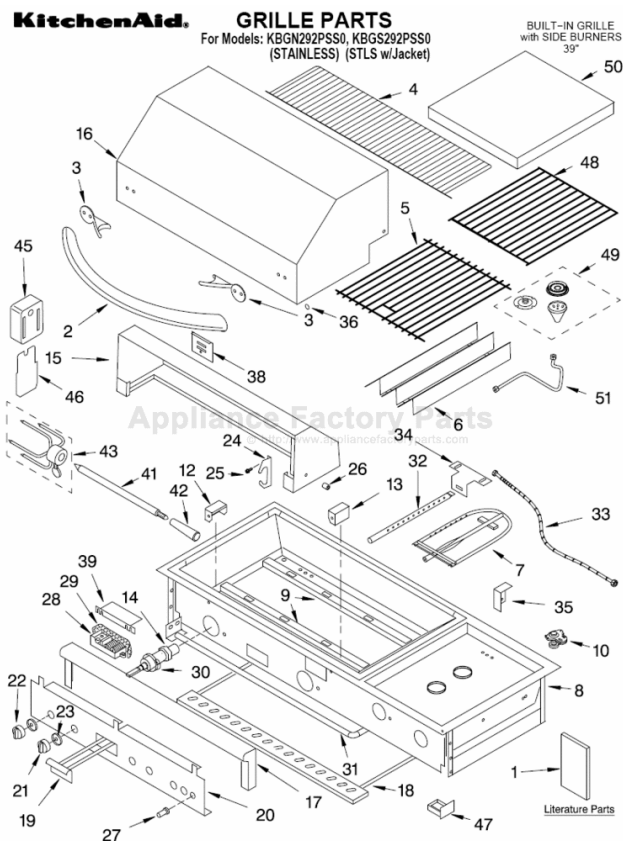

[Find Your KITCHENAID Grill Parts - Select From 200 Models](#)

----- Manual continues below -----