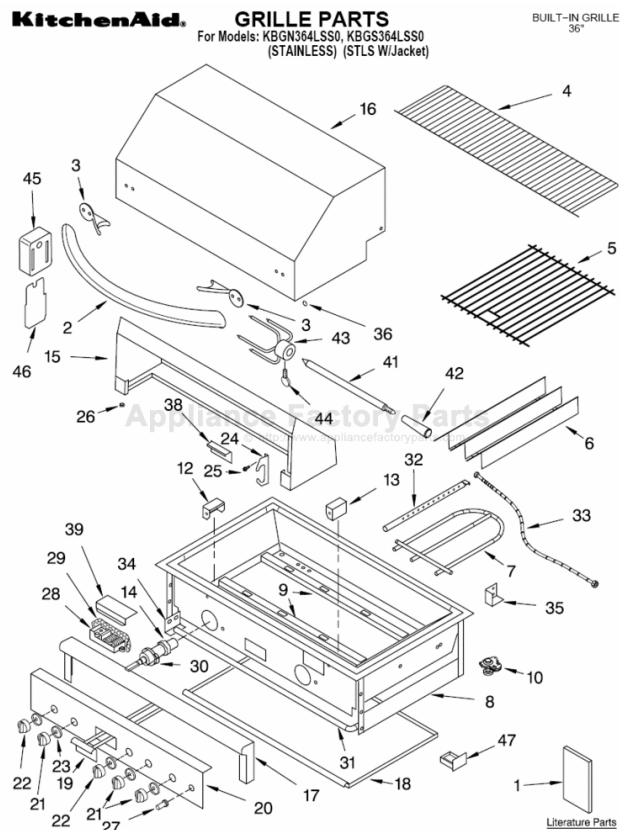

KITCHENAID KBGS364LSS0 Owner's Manual

[Shop genuine replacement parts for KITCHENAID
KBGS364LSS0](#)

[Find Your KITCHENAID Grill Parts - Select From 200 Models](#)

----- Manual continues below -----