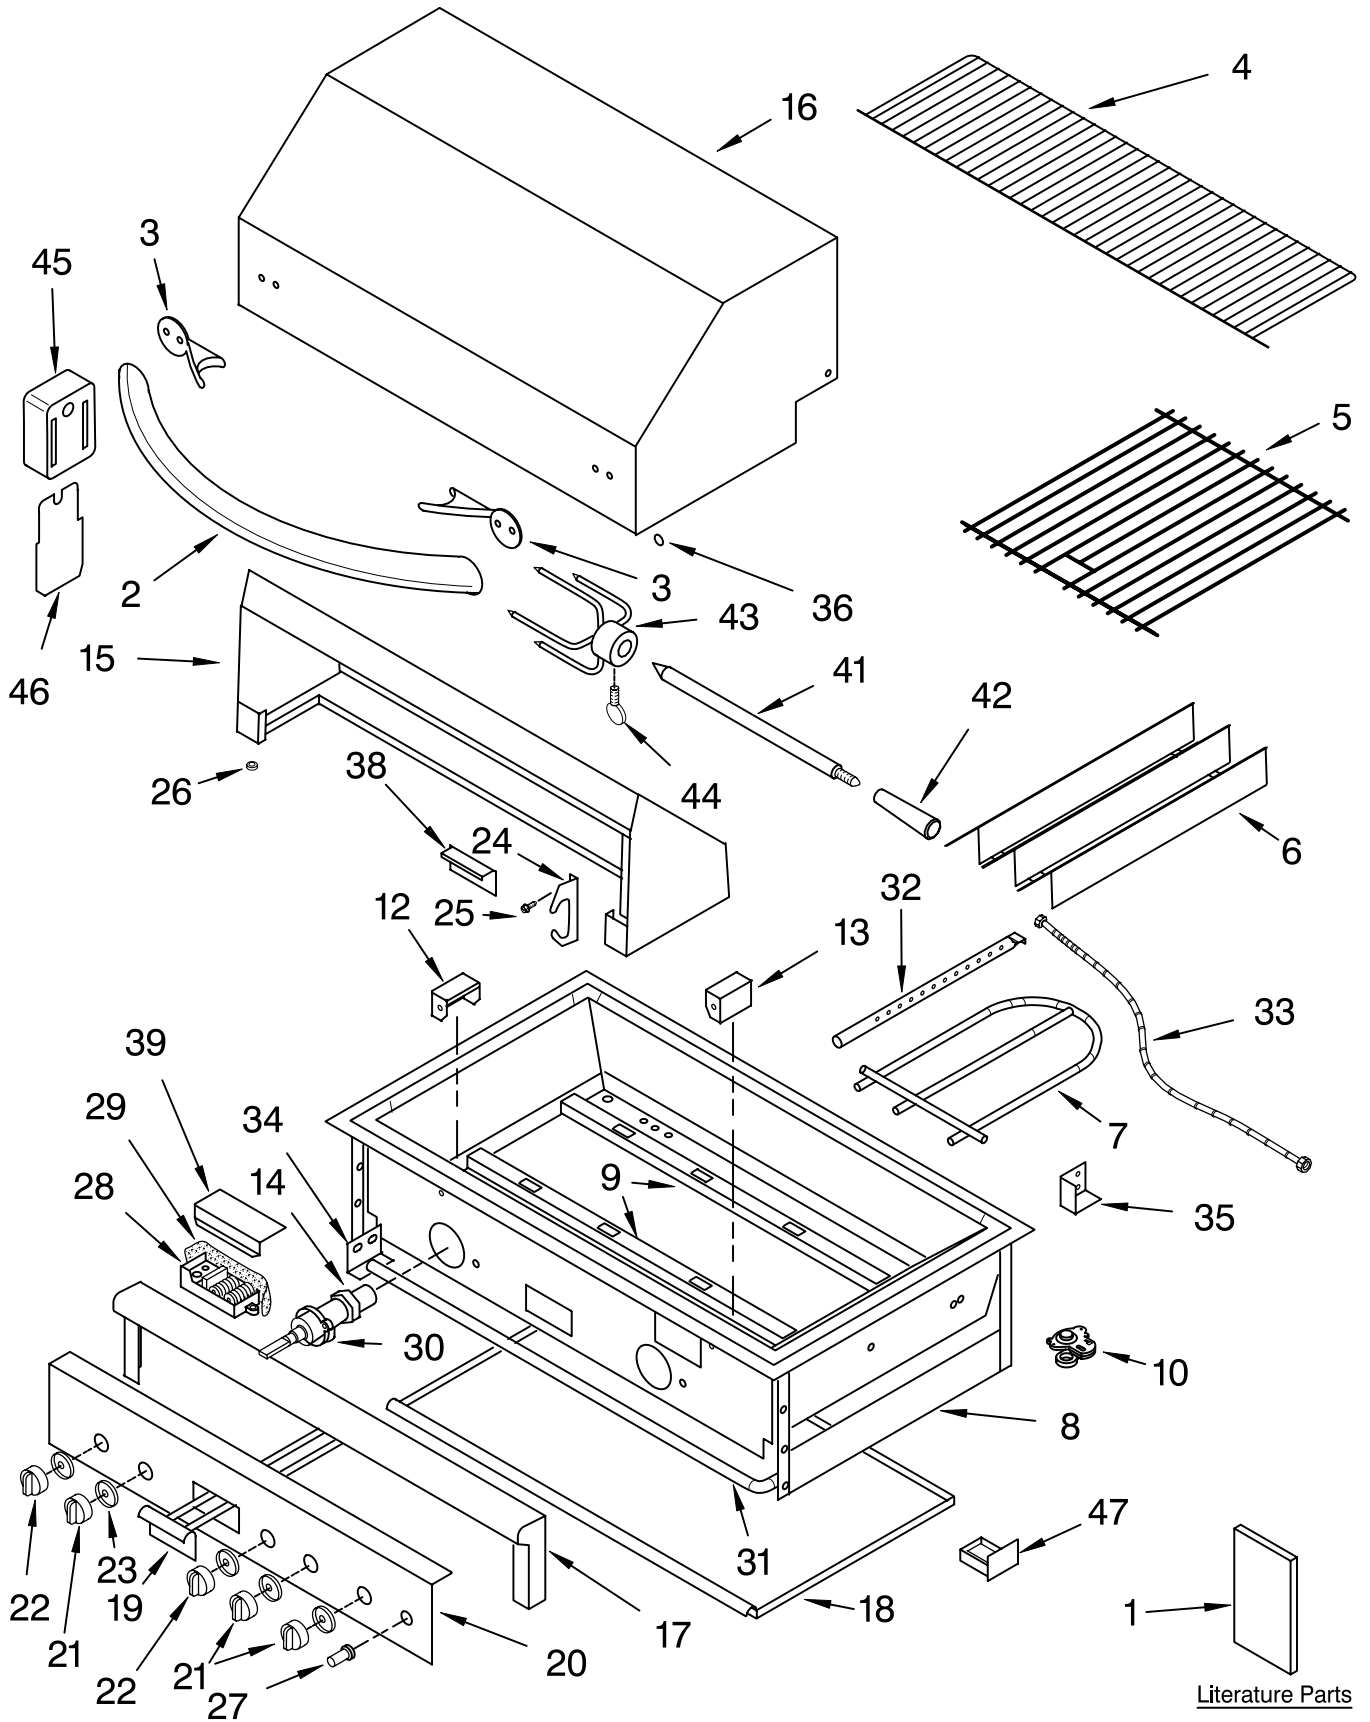

Literature Parts

FOR ORDERING INFORMATION REFER TO PARTS PRICE LIST

GRILLE PARTS

For Models: KBGN364LSS0, KBGS364LSS0
(STAINLESS) (STLS W/Jacket)

Illus. No.	Part No.	DESCRIPTION	Illus. No.	Part No.	DESCRIPTION	Illus. No.	Part No.	DESCRIPTION
1	LIT8285350	Literature U & C Guide / Instructions, Installation	26	8190031	Spacer, Hood (2)	FOLLOWING PARTS NOT ILLUSTRATED		
2	8190085	Handle, Hood	27	8190029	Switch, Igniter			
3	8190084	Insulator, Handle	28		Module, Spark	8190090		Logo, Kitchenaid
4	8190204	Shelf, Warmer		8190019	4 Spark	8190114		Clip, Logo (4)
5	8190202	Grate (2)	29	8190130	Insulation, Module	8190158		Tubing, IR 3/8x4'
6	8190088	Plate, Sear (3)	30		Valve, Burner	8190178		Elbow, IR Safety
7	8190103	Burner, Main (3)		8190141	Smoker / IR	8190140		Plug, Pipe
8		Fire Box Asy (Not Serviced)	31	8190189	Manifold			1/8 C/S Hex Head
9	8190187	Hanger, Burner (2)	32	8190127	Burner, Smoker	8190156		Battery, 9 Volt
10	8190426	Regulator	33	8190128	Flex Tube, Smoker	8190174		Valve, Ir Safety
12	8190100	Left Collector Box	34	8190139	Bracket, Manifold	8190021		Thermocouple, IR
13	8190099	Right Collectr Box	35		Stop, Hood	8190037		Electrode/Wire Kit
14	4396312	Orifices-Nat Gas		8190091	Left	8190192		Infared Weld Asy
15	8190186	Hood Asy, Rear	36	8190104	Plug, Hole (4)	8190162		Bracket, IR Igntr
16	8190185	Hood Asy, Front	38	8190094	Cover, Rear	8190165		Cover, IR Igntr
17	8190188	Bullnose Asy	39	8190081	Shield, Igniter(2)	8190106		Wire, Battery
18	8190176	Tray, Drip	41	8190203	Rod, Spit	8190105		Cover, Bullnose
19	8190110	Tray Asy, Smoker	42	8190171	Handle, Rotisserie	8190167		Elbow, Orifice (W/O Hood & Pin)
20	8190177	Panel, Front	43	8190170	Skewer (2)	8190169		Union, IR (Double End 3/8)
21	8190028	Knob, Burner (3)	44	8190119	Screw, Thumb (2)	8190196		Elbow 90 Deg
22	8190030	Knob, Smoker/IR	45	8190015	Motor, Rotisserie	8190173		Coupler, Brass
23	8190027	Bezel (5)	46	8190159	Bracket, Motor	8190033		Clip, J Type 8-32
24	8190111	Saddle, Spit (2)	47	8190500	Tray, Battery	8190116		Nut, Hex 1/4-20SS
25	8190032	Screw				8190117		Screw 1/4-20X3/8SS
						8190118		Screw 1/4-20X7/8 (Hex Cap)
						8190121		Screw 18X1/2 Pan
						8190122		Nut, Combination
						8190123		Lockwasher 1/4SS
						8190124		Screw 1/4-20X1/2SS (Hex Bolt)
						8190125		Washer, Flat 1/4X11/16SS
								Model KBGS364LSS0 Only:
						8190738		36" Insulated Jacket

FOR ORDERING INFORMATION REFER TO PARTS PRICE LIST