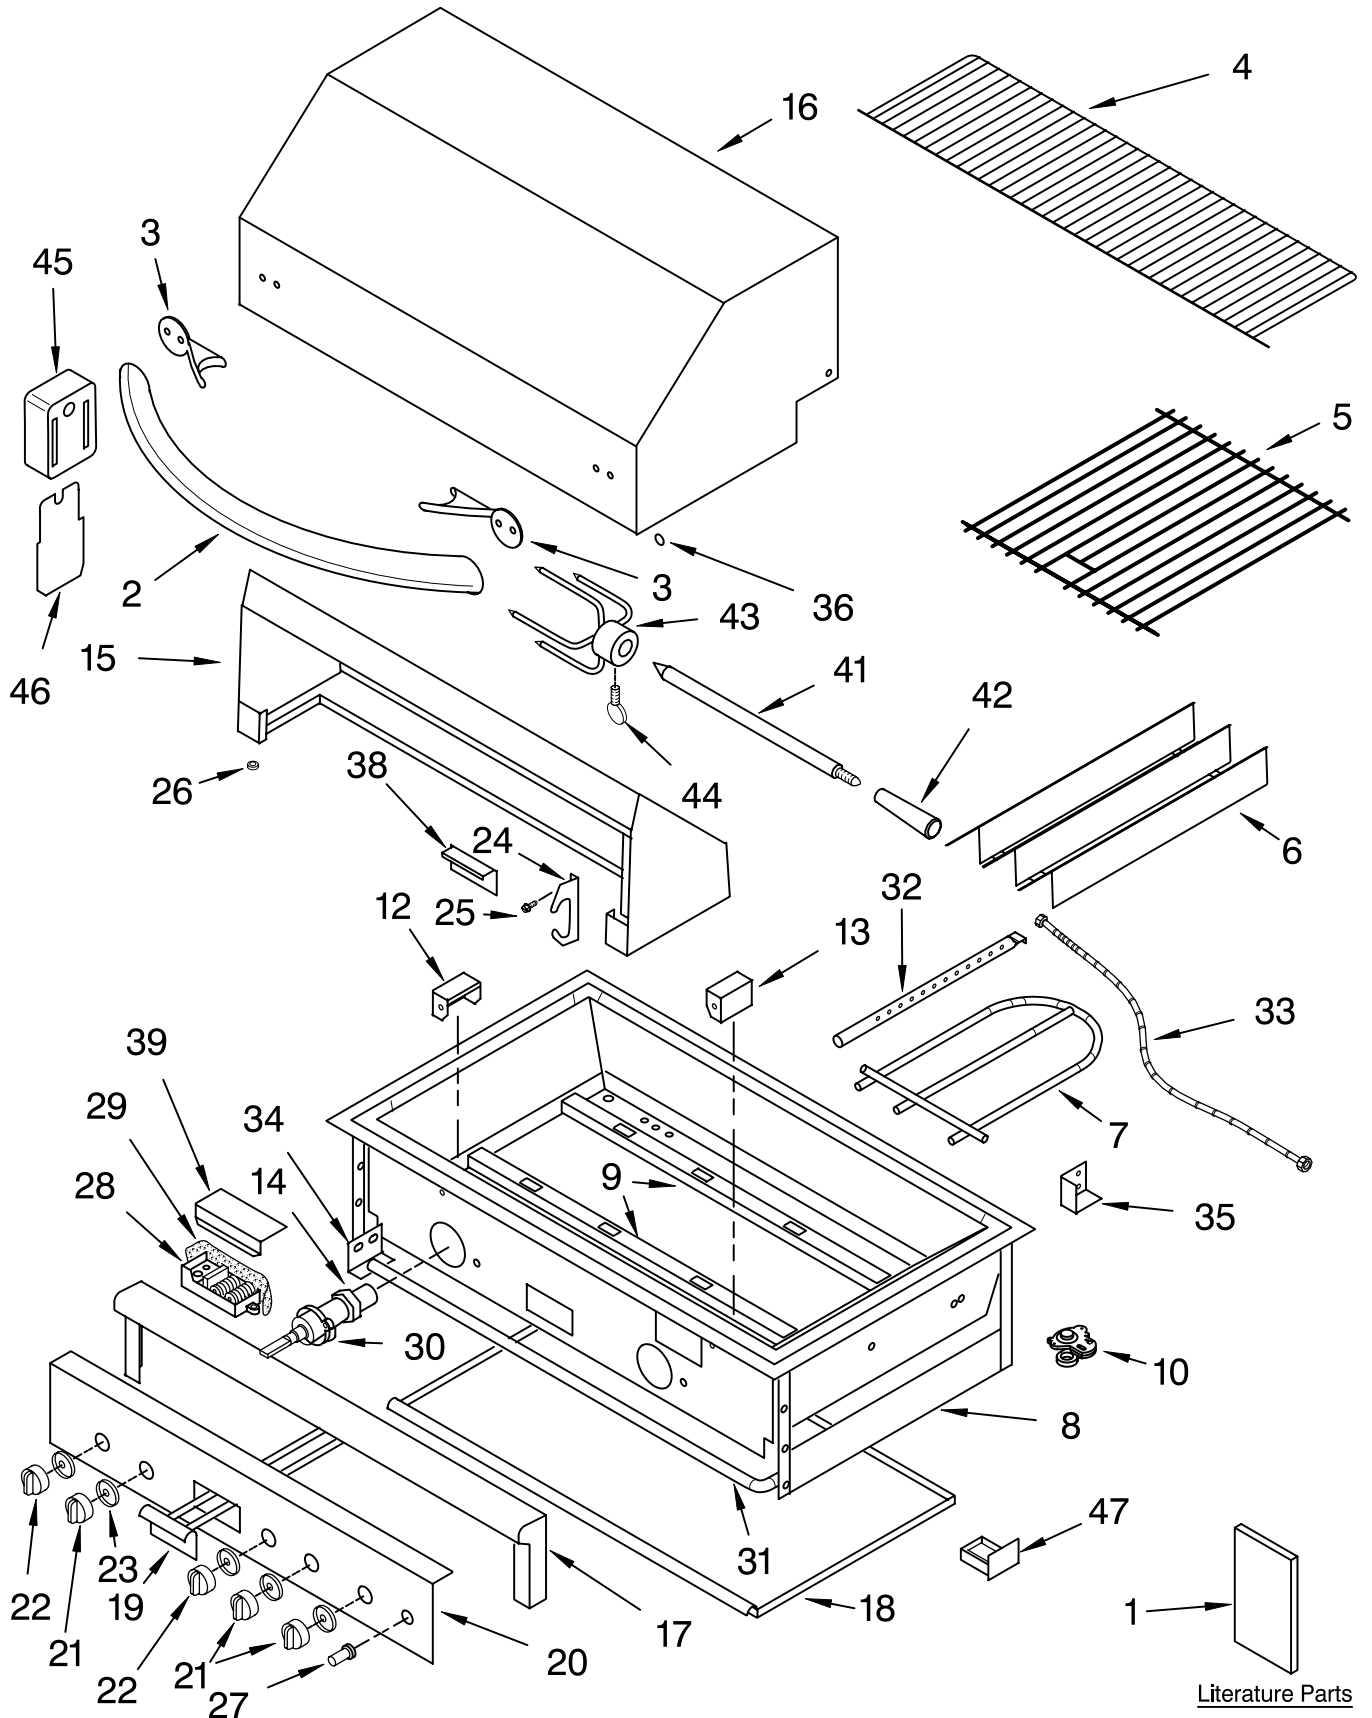

GRILLE PARTS
For Models: KBGN364LSS0, KBGS364LSS0
(STAINLESS) (STLS W/Jacket)

BUILT-IN GRILLE
36"

Literature Parts

FOR ORDERING INFORMATION REFER TO PARTS PRICE LIST

GRILLE PARTS

For Models: KBGN364LSS0, KBGS364LSS0
(STAINLESS) (STLS W/Jacket)

Illus. No.	Part No.	DESCRIPTION	Illus. No.	Part No.	DESCRIPTION	Illus. No.	Part No.	DESCRIPTION
1	LIT8285350	Literature U & C Guide / Instructions, Installation	26	8190031	Spacer, Hood (2)	FOLLOWING PARTS NOT ILLUSTRATED		
2	8190085	Handle, Hood	27	8190029	Switch, Igniter			
3	8190084	Insulator, Handle	28		Module, Spark		8190090	Logo, Kitchenaid
4	8190204	Shelf, Warmer		8190019	4 Spark		8190114	Clip, Logo (4)
5	8190202	Grate (2)	29	8190130	Insulation, Module		8190158	Tubing, IR 3/8x4'
6	8190088	Plate, Sear (3)	30		Valve, Burner		8190178	Elbow, IR Safety
7	8190103	Burner, Main (3)		8190141	Smoker / IR		8190140	Plug, Pipe 1/8 C/S Hex Head
8		Fire Box Asy (Not Serviced)	31	8190189	Manifold		8190156	Battery, 9 Volt
9	8190187	Hanger, Burner (2)	32	8190127	Burner, Smoker		8190174	Valve, Ir Safety
10	8190426	Regulator	33	8190128	Flex Tube, Smoker		8190021	Thermocouple, IR
12	8190100	Left Collector Box	34	8190139	Bracket, Manifold		8190037	Electrode/Wire Kit
13	8190099	Right Collectr Box	35		Stop, Hood		8190192	Infared Weld Asy
14	4396312	Orifices–Nat Gas		8190091	Left		8190162	Bracket, IR Igntr
15	8190186	Hood Asy, Rear	36	8190104	Plug, Hole (4)		8190165	Cover, IR Igntr
16	8190185	Hood Asy, Front	38	8190094	Cover, Rear		8190106	Wire, Battery
17	8190188	Bullnose Asy	39	8190081	Shield, Igniter(2)		8190105	Cover, Bullnose
18	8190176	Tray, Drip	41	8190203	Rod, Spit		8190167	Elbow, Orifice (W/O Hood & Pin)
19	8190110	Tray Asy, Smoker	42	8190171	Handle, Rotisserie		8190169	Union, IR (Double End 3/8)
20	8190177	Panel, Front	43	8190170	Skewer (2)		8190196	Elbow 90 Deg
21	8190028	Knob, Burner (3)	44	8190119	Screw, Thumb (2)		8190173	Coupler, Brass
22	8190030	Knob, Smoker/IR	45	8190015	Motor, Rotisserie		8190033	Clip, J Type 8–32
23	8190027	Bezel (5)	46	8190159	Bracket, Motor		8190116	Nut, Hex 1/4–20SS
24	8190111	Saddle, Spit (2)	47	8190500	Tray, Battery		8190117	Screw 1/4–20X3/8SS
25	8190032	Screw					8190118	Screw 1/4–20X7/8 (Hex Cap)
							8190121	Screw 18X1/2 Pan
							8190122	Nut, Combination
							8190123	Lockwasher 1/4SS
							8190124	Screw 1/4–20X1/2SS (Hex Bolt)
							8190125	Washer, Flat 1/4X11/16SS
								Model KBGS364LSS0 Only:
							8190738	36" Insulated Jacket

FOR ORDERING INFORMATION REFER TO PARTS PRICE LIST