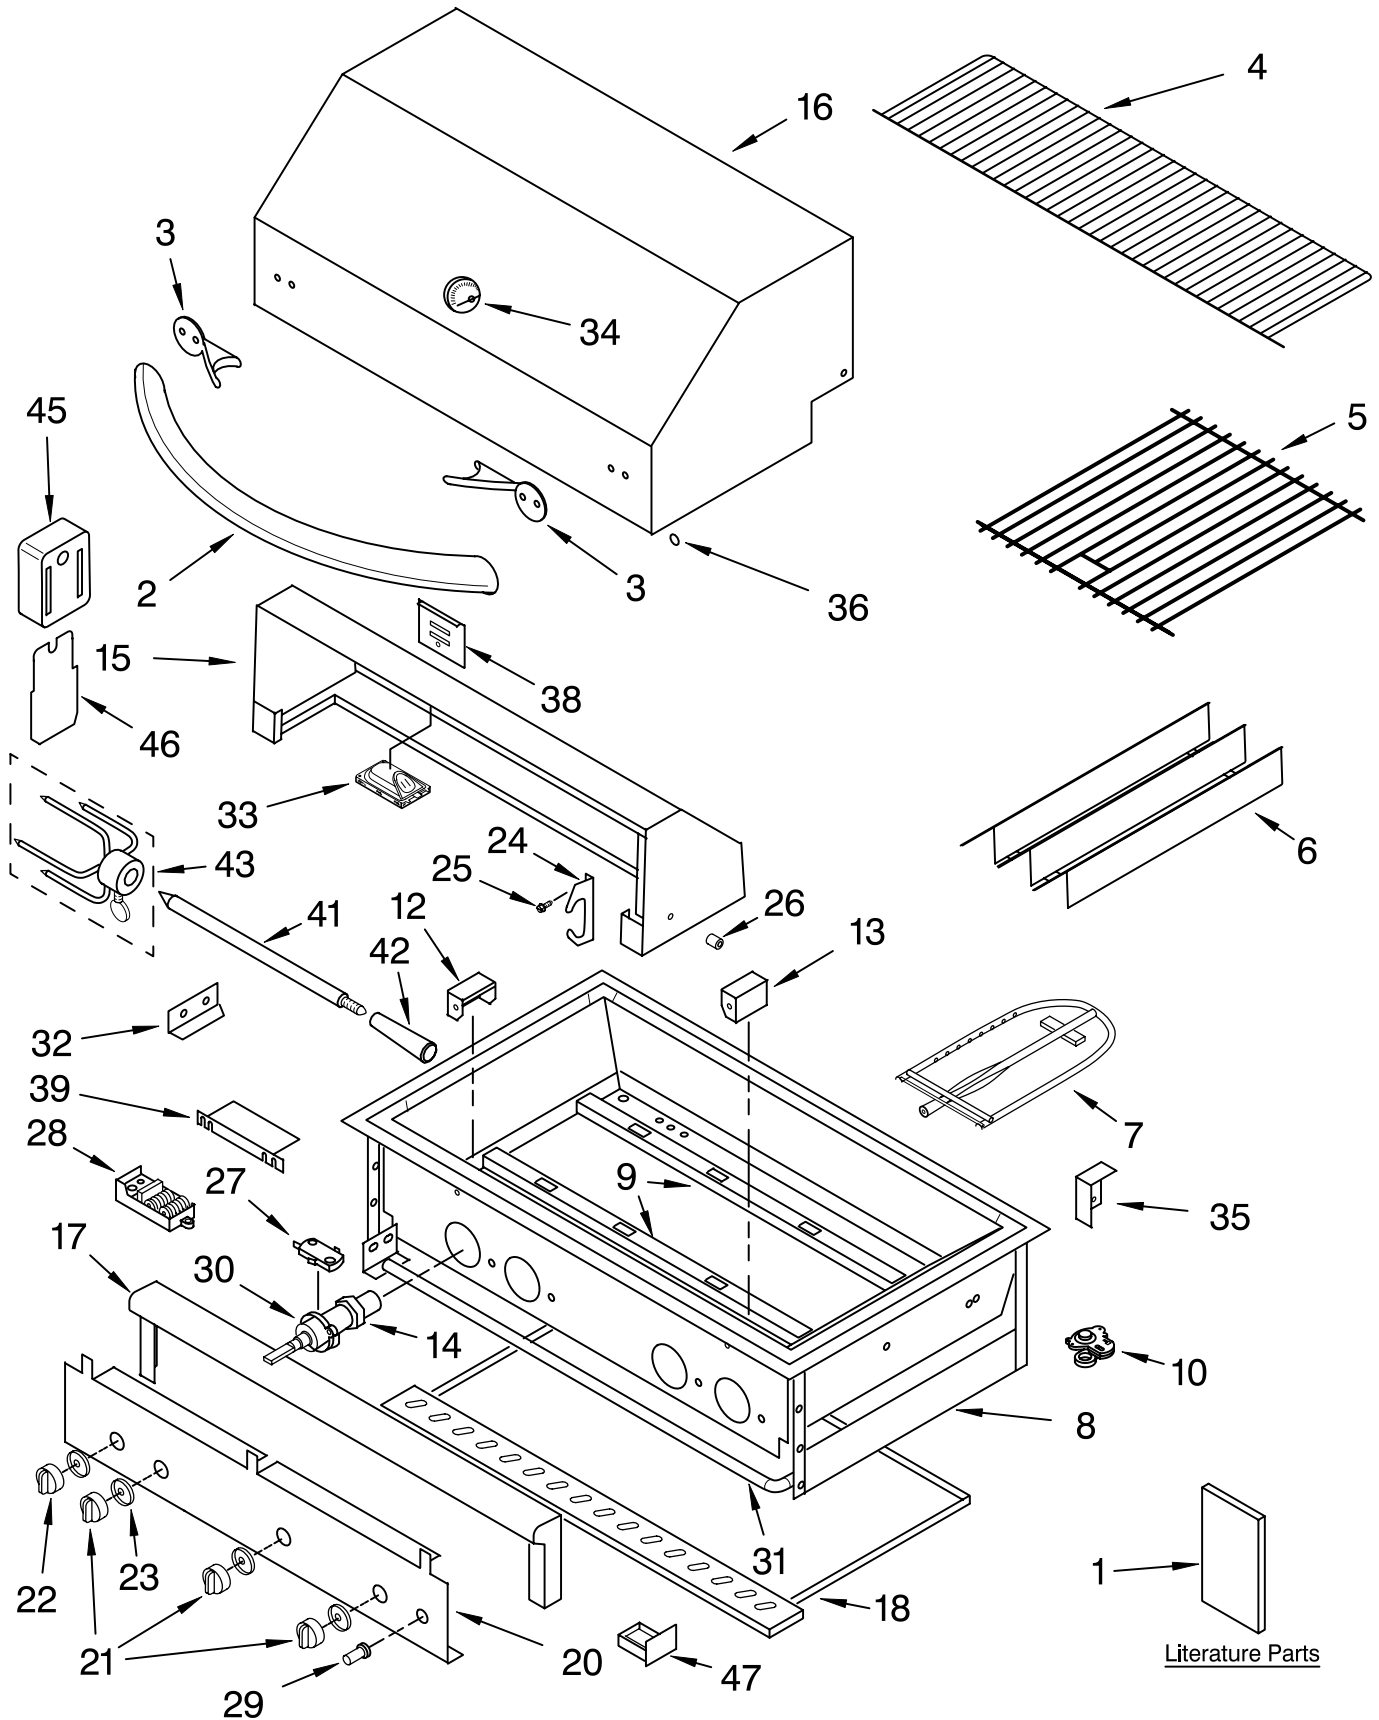

GRILLE PARTS
For Models: KBGN364SSS0, KBGS364SSS0
(STAINLESS) (STLS w/Jacket)

BUILT-IN GRILLE
36"

FOR ORDERING INFORMATION REFER TO PARTS PRICE LIST

GRILLE PARTS

For Models: KBGN364SSSO, KBGS364SSSO
(STAINLESS) (STLS w/Jacket)

Illus. No.	Part No.	DESCRIPTION	Illus. No.	Part No.	DESCRIPTION	Illus. No.	Part No.	DESCRIPTION
1	9763754	Literature U & C Guide / Instructions, Installation	23	8186578	Bezel (5)	FOLLOWING PARTS NOT ILLUSTRATED		
2	8186576	Handle, Hood	24	8186620	Saddle, Spit (2)			
3	8186540	Insulator, Handle	25	8190032	Screw	8186580		Logo, Kitchenaid
4	8186641	Shelf, Warmer	26	8186619	Spacer, Hood (2)	8190114		Clip, Logo (4)
5	8186636	Grate (2)	27	8190638	Switch, Igniter	8190158		Tubing, IR 3/8x4'
6	8186579	Plate, Sear (3)	28		Module, Spark	8190178		Elbow, IR Safety
7	8190632	Burner, Main (3)		8186554	4 Spark	8190140		Plug, Pipe
8		Fire Box Asy (Not Serviced)	29	8186657	Switch, Light			1/8 C/S Hex Head
9	8186594	Hanger, Burner (2)	30		Valve, Burner	8190174		Valve, Ir Safety
10	8186608	Regulator		8186567	IR	8186639		Thermocouple, IR
12	8186593	Left Collector Box	31	8190189	Manifold	8186548		Electrode/Wire Kit
13	8186592	Right Collectr Box	32	8186611	Jack, Plug	8186614		Infrared Weld Asy
14		Orifice	33	8186655	Light, Halogen	8186615		Bracket, IR Igntr
	8186644	IR	34	8186656	Thermometer	8186616		Cover, IR Igntr
	8186642	Main Burner (3)	35		Stop, Hood	8186607		Washer, Fiber (4) (Handle Hood)
	8186627	IR		8186581	Left	8186598		Transformer
15	8186560	Hood Asy, Rear		8186586	Right	8186550		Cover, Bullnose
16	8186559	Hood Asy, Front	36	8186603	Plug, Hole (4)	8190633		Screw 8-32x1" SS (Spark Target)
17	8186561	Bullnose Asy	38	8186588	Cover, Rear	8190634		Nut, Hex Lock (8-32 SS Spark)
18	8186538	Tray, Drip	39	8186575	Shield, Igniter(2)	8190033		Clip, J Type 8-32
20	8186537	Panel, Front	41	8186606	Rod, Spit	8190116		Nut, Hex 1/4-20SS
21	8186542	Knob, Burner (3)	42	8186638	Handle, Rotisserie	8190117		Screw 1/4-20X3/8SS
22	8186543	Knob, IR	43	8186610	Skewer (2)	8190118		Screw 1/4-20X7/8 (Hex Cap)
			45	8190015	Motor, Rotisserie	8190121		Screw 18X1/2 Pan
			46	8186563	Bracket, Motor	8190122		Nut, Combination
			47	8186565	Tray, Battery Assy	8190123		Lockwasher 1/4SS
						8190124		Screw 1/4-20X1/2SS (Hex Bolt)
						8190125		Washer, Flat 1/4X11/16SS
						8186568		Washer, Flat (7) (3/8 X 3/4 X 1/16)

FOR ORDERING INFORMATION REFER TO PARTS PRICE LIST