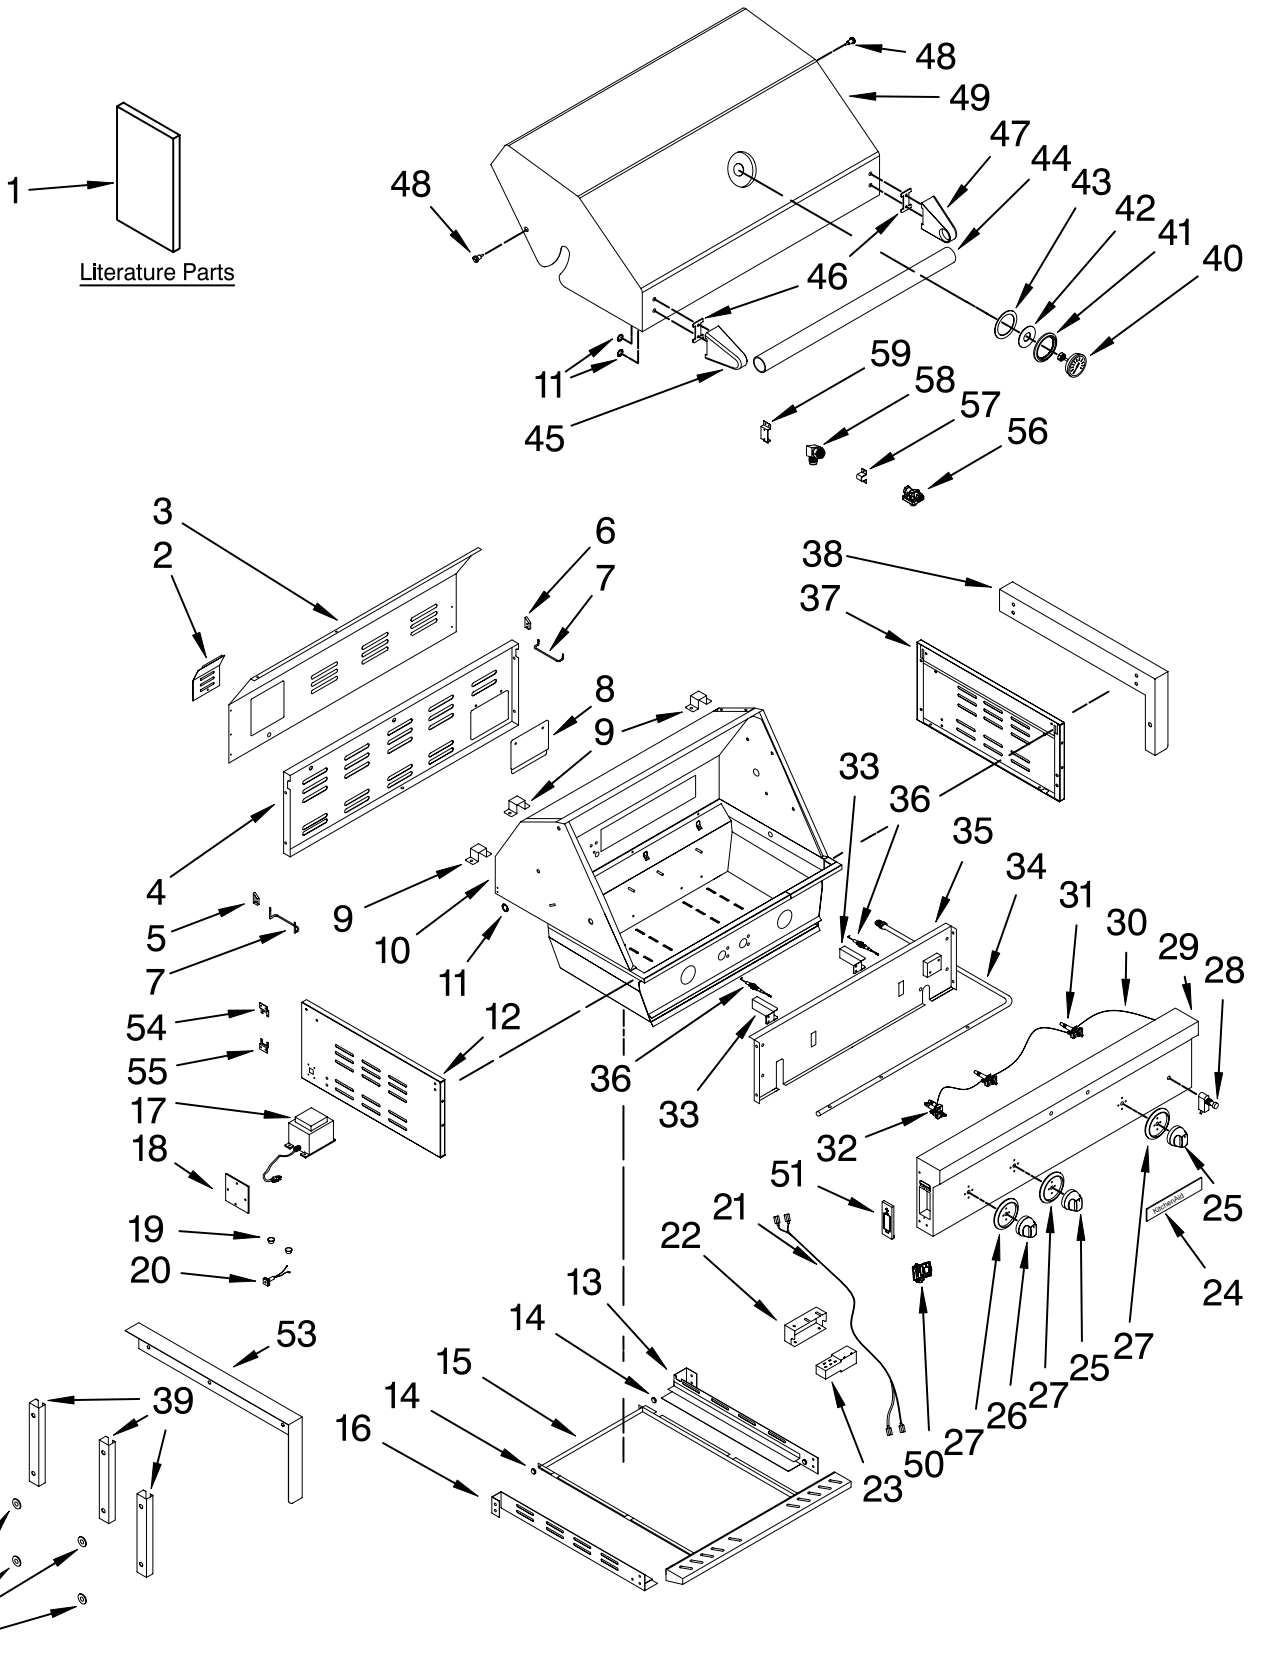

For Models: KBNS361TSS00, KBSS361TSS00
(Stainless Steel) (STLS w/Jacket)

FOR ORDERING INFORMATION REFER TO PARTS PRICE LIST

GRILL PARTS

For Models: KBNS361TSS00, KBSS361TSS00
(Stainless Steel) (STLS w/Jacket)

Illus. No.	Part No.	DESCRIPTION	Illus. No.	Part No.	DESCRIPTION	Illus. No.	Part No.	DESCRIPTION
1		Literature Parts	18	W10132690	Cover, Wire	38	W10132701	Flange (RT)
	W10110724	Use & Care Guide			Terminal	39	W10132697	Bracket, Flange
	W10110730	Conversion Instr. (LP to Natural)	19		Bushing	40	W10128777	Thermometer
2	W10128619	Cover, Rear		W10132691	Plastic (#SB22)	41	W10128779	Bezel, Thermometer
3	W10133863	Panel, Rear		W10132692	Plastic (#SB19)	42	W10128780	Insulator, Thermometer(Small)
4	W10133867	Panel, Access	20	W10133869	Outlet,Transformer	43	W10128782	Insulator, Thermometer(Large)
5	W10128634	Bracket, Panel Left	21	W10133876	Harness, Wire Light	44	W10133877	Handle, Hood
6	W10128635	Bracket, Panel Right	22	W10128664	Cover, Igniter	45	W10128785	Endcap, Handle (Left)
7	W10128636	Bracket, Warming Rack	23	W10281246	Igniter	46	W10128786	Spacer, Handle
8	W10128637	Cover, Access Panel	24	W10128751	Nameplate	47	W10128787	Endcap, Handle (Right)
9	W10128638	Clip, Wire	25	W10128753	Knob, Main Burner	48	W10128788	Hinge, Lid
10	W10133868	Hood Assy	26	W10128756	Knob, Rear Burner	49	W10133878	Hood
11	W10128640	Hole Plug	27	W10128759	Bezel, Knob	50	W10128715	Box, Battery
12	W10132699	Panel, Side Left	28	W10128761	Switch, Light	51	W10128711	Cover, Battery Box
13	W10128644	Bracket, Grease Tray (Right)	29	W10136433	Panel, Control	52	W10132698	Washer
14	W10128655	Roller, Drip Tray	30	W10128763	Harness, Wire Control	53	W10132696	Flange (LF)
15	W10133870	Drip Tray Assy (Includes Rollers)	31	W10128764	Valve, Main Brnr	54	W10132694	Brkt,Trnsfrmr(Top)
16	W10128657	Bracket, Grease Tray (Left)	32	W10128766	Valve, Rear Brnr	55	W10132695	Brkt,Trnsfrmr(Btm)
17	W10128669	Transformer	33	W10128767	Igniter, Main Gas	56	W10132702	Regulator (NG)
			34	W10133871	Manifold	57	W10128747	Fixture,Manifold
			35	W10133873	Baffle, Front	58	W10128748	Connector (Brass)
			36		Electrode	59	W10128749	Base, Manifold Fixture
				W10128770	Main Burner			
				W10133874	Main Burner			
				W10133875	Main Burner			
			37	W10132700	Side Panel, Right			

FOR ORDERING INFORMATION REFER TO PARTS PRICE LIST