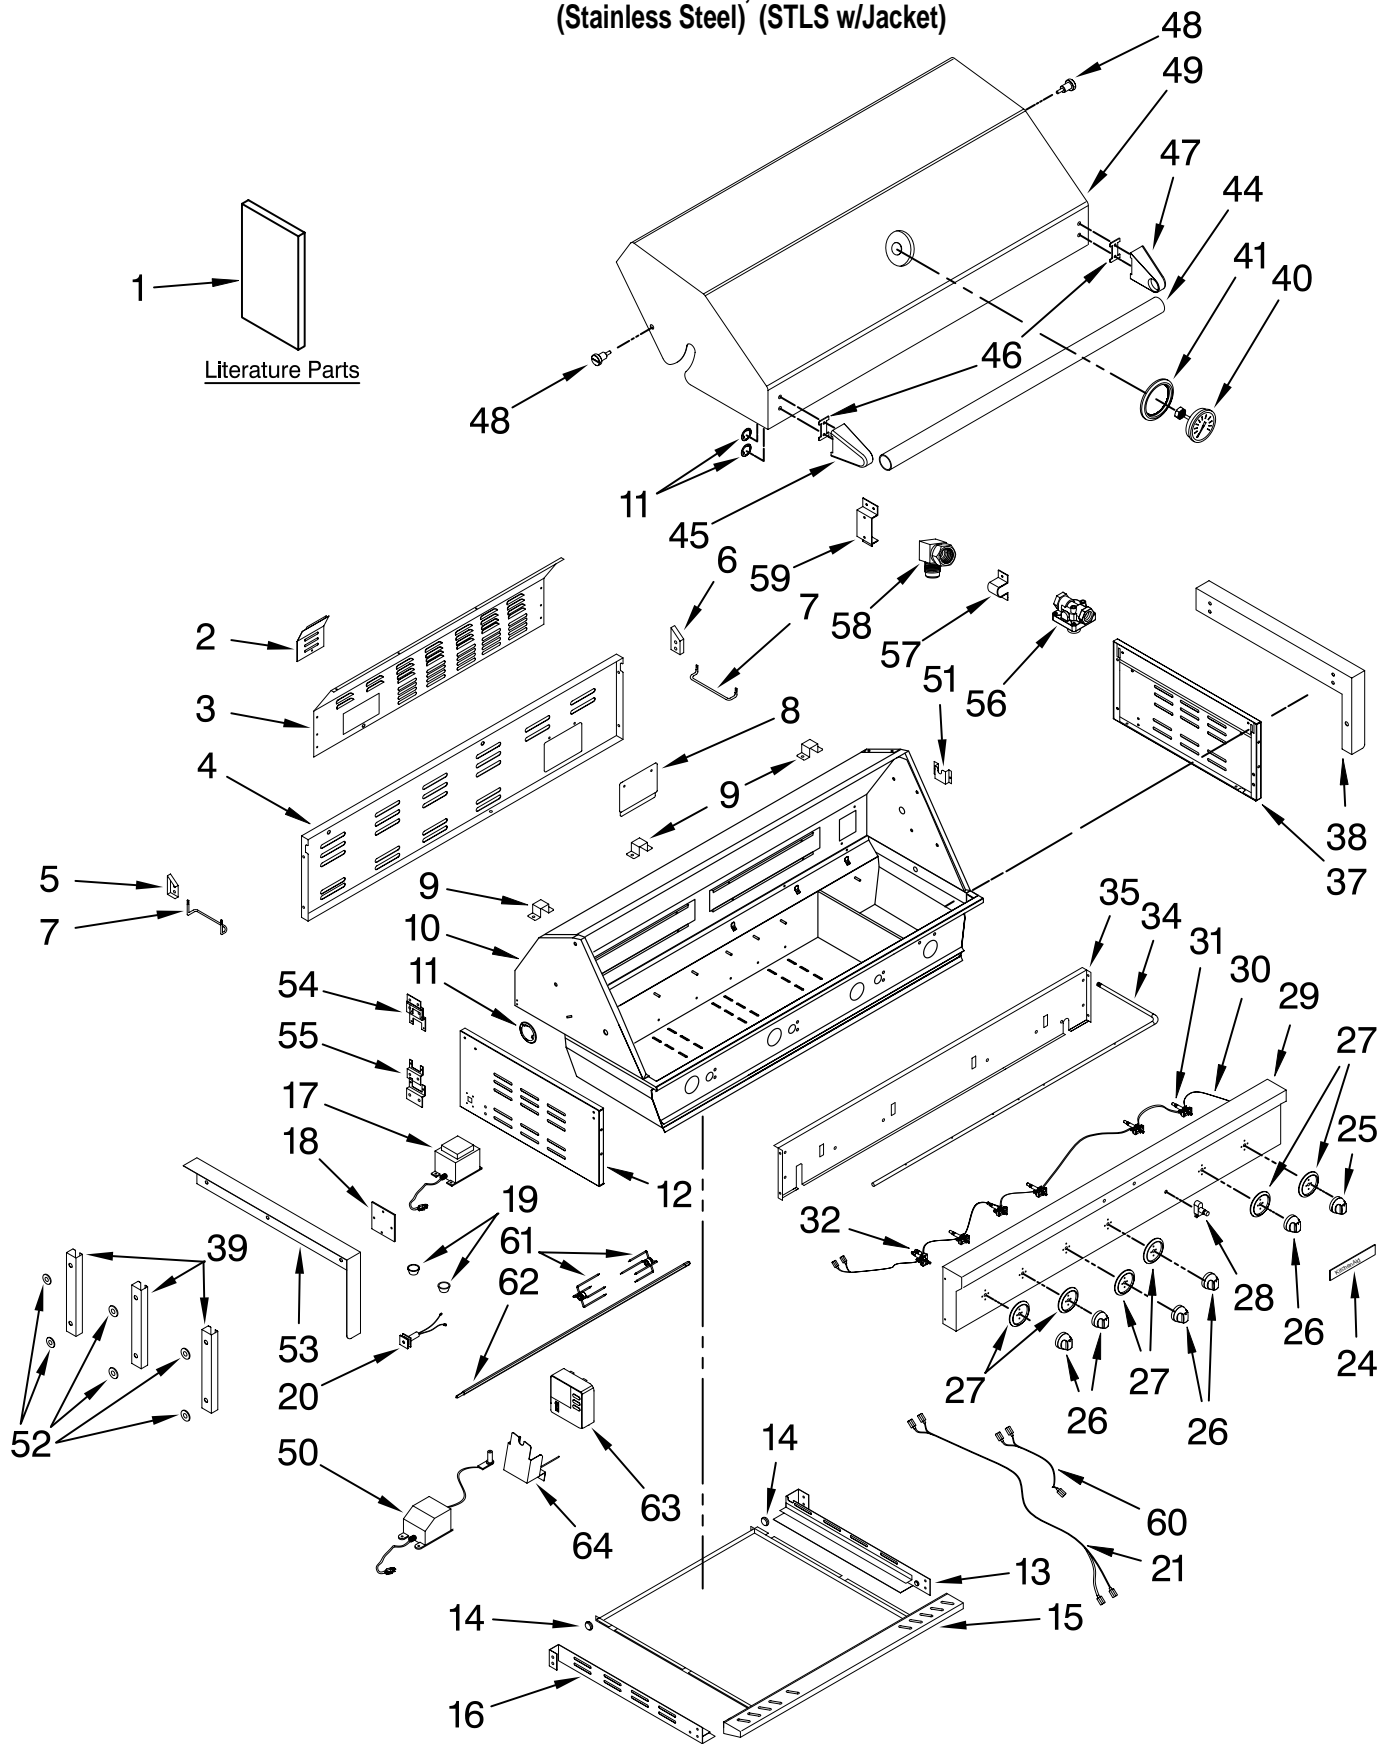

For Models: KBNU487TSS00, KBSU487TSS00
(Stainless Steel) (STLS w/Jacket)

FOR ORDERING INFORMATION REFER TO PARTS PRICE LIST

GRILL PARTS

For Models: KBNU487TSS00, KBSU487TSS00
(Stainless Steel) (STLS w/Jacket)

Illus. No.	Part No.	DESCRIPTION	Illus. No.	Part No.	DESCRIPTION	Illus. No.	Part No.	DESCRIPTION
1		Literature Parts	16	W10128657	Bracket, Grease Tray (Left)	41	W10128779	Bezel, Thermometer
	W10110724	Use & Care Guide				44	W10133877	Handle, Hood
	W10110730	Conversion Instr. (LP to Natural)	17	W10141184	Transformer	45	W10128785	Endcap, Handle (Left)
2	W10128619	Cover, Rear	18	W10132690	Cover, Wire Terminal	46	W10128786	Spacer, Handle
3	W10134803	Panel, Rear	19		Bushing	47	W10128787	Endcap, Handle (Right)
4	W10141178	Panel, Access		W10132691	Plastic (#SB22)	48	W10128788	Hinge, Lid
5	W10128634	Bracket, Panel Left		W10132692	Plastic (#SB19)	49	W10134789	Hood
6	W10128635	Bracket, Panel Right	20	W10133869	Outlet,Transformer	50	W10134987	Transformer, Rotisserie Motor
7	W10128636	Bracket, Warming Rack	21	W10133876	Harness, Wire Light	51	W10134988	Bracket, Spit
8	W10128637	Cover, Access Panel	24	W10128751	Nameplate	52	W10132698	Washer
9	W10128638	Clip, Wire	25	W10134821	Knob, Main Burner	53	W10141187	Flange (LF)
10	W10134809	Hood Assy	26	W10134822	Knob, Rear Burner	54	W10132694	Brkt,Trnsfrmr(Top)
11	W10128640	Hole Plug	27	W10134820	Bezel, Knob	55	W10132695	Brkt,Trnsfrmr(Btm)
12	W10132699	Panel, Side Left	28	W10128761	Switch, Light	56	W10132702	Regulator (NG)
13	W10128644	Bracket, Grease Tray (Right)	29	W10141195	Panel, Control	57	W10128747	Fixture,Manifold
14	W10128655	Roller, Drip Tray	30	W10141196	Harness, Wire Control	58	W10128748	Connector (Brass)
15		Drip Tray Assy (Includes Rollers)	31	W10128764	Valve, Main Brnr	59	W10128749	Base, Manifold Fixture
	W10133870	Large	32	W10128766	Valve, Rear Brnr	60	W10134818	Harness, Wire
	W10140262	Small	34	W10141198	Manifold	61	W10134981	Fork, Spit
			35	W10141199	Baffle, Front	62	W10140240	Rod, Spit
			37	W10132700	Side Panel, Right	63	W10134985	Motor, Rotisserie
			38	W10141201	Flange (RT)	64	W10134986	Bracket, Rot. Mtr.
			39	W10132697	Bracket, Flange			
			40	W10128777	Thermometer			

FOR ORDERING INFORMATION REFER TO PARTS PRICE LIST