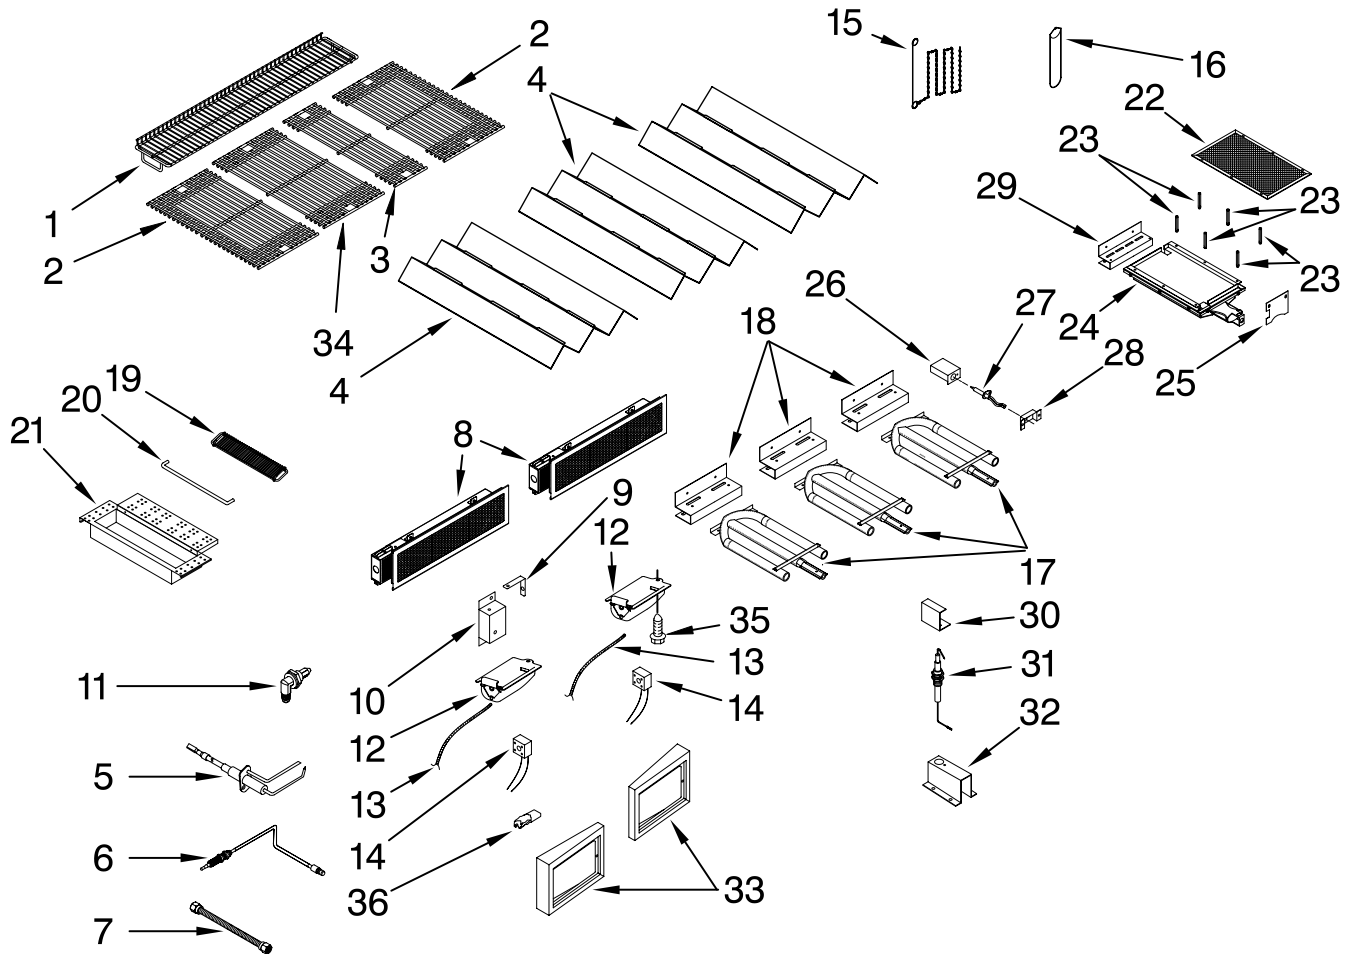

BURNERS, GRATES, AND LIGHTS PARTS

For Models: KBNU487TSS00, KBSU487TSS00
(Stainless Steel) (STLS w/Jacket)

Illus. No.	Part No.	DESCRIPTION
1	W10140223	Rack, Warming
2	W10133860	Rack, Large
3	W10133862	Rack, Small
4	W10128618	Plate, Sear
5	W10134804	Electrode Kit, Rotisserie
6	W10128622	Thermocouple, Rear Burner
7	W10140211	Flex Tube, Rear Burner
8	W10140227	Burner, Rear
9	W10134805	Bracket, Rear Thermocouple

Illus. No.	Part No.	DESCRIPTION
10		Cover, Rear Thermocouple
	W10134806	Left
	W10140250	Right
11	W10128627	Orifice, Rear Burner
12	W10140242	Light, Grill
13	W10140244	Light, Grill(Set)
14	W10128631	Socket, Light
15	W10128704	Rod, Lighting
16	W10128703	Bag, Lighting Rod
17	W10128775	Burner, Main
18	W10128776	Bracket, Main Brnr
19	W10134790	Grate, Smoke Box
20	W10134791	Handle, Smoke Box
21	W10141171	Box, Smoke

Illus. No.	Part No.	DESCRIPTION
22	W10134793	Screen, Sear Brnr
23	W10137683	Rod, Connecting
24	W10140225	Burner, Sear
25	W10134796	Panel, Sear Brnr
26	W10134826	Igniter, Gas Coll.
27	W10141173	Igniter, Sear Brnr
28	W10134798	Bracket, Sear Ign.
29	W10134799	Bracket, Sear Brnr
30	W10134800	Igniter, Gas Coll.
31	W10141172	Igniter, Hot Surface
32	W10134802	Bracket, Main Brnr
33	W10140258	Light Set
34	W10140222	Rack, Middle
35	W10140217	Screw, 5/32 x 20
36	8204670	Bulb, Light

FOR ORDERING INFORMATION REFER TO PARTS PRICE LIST