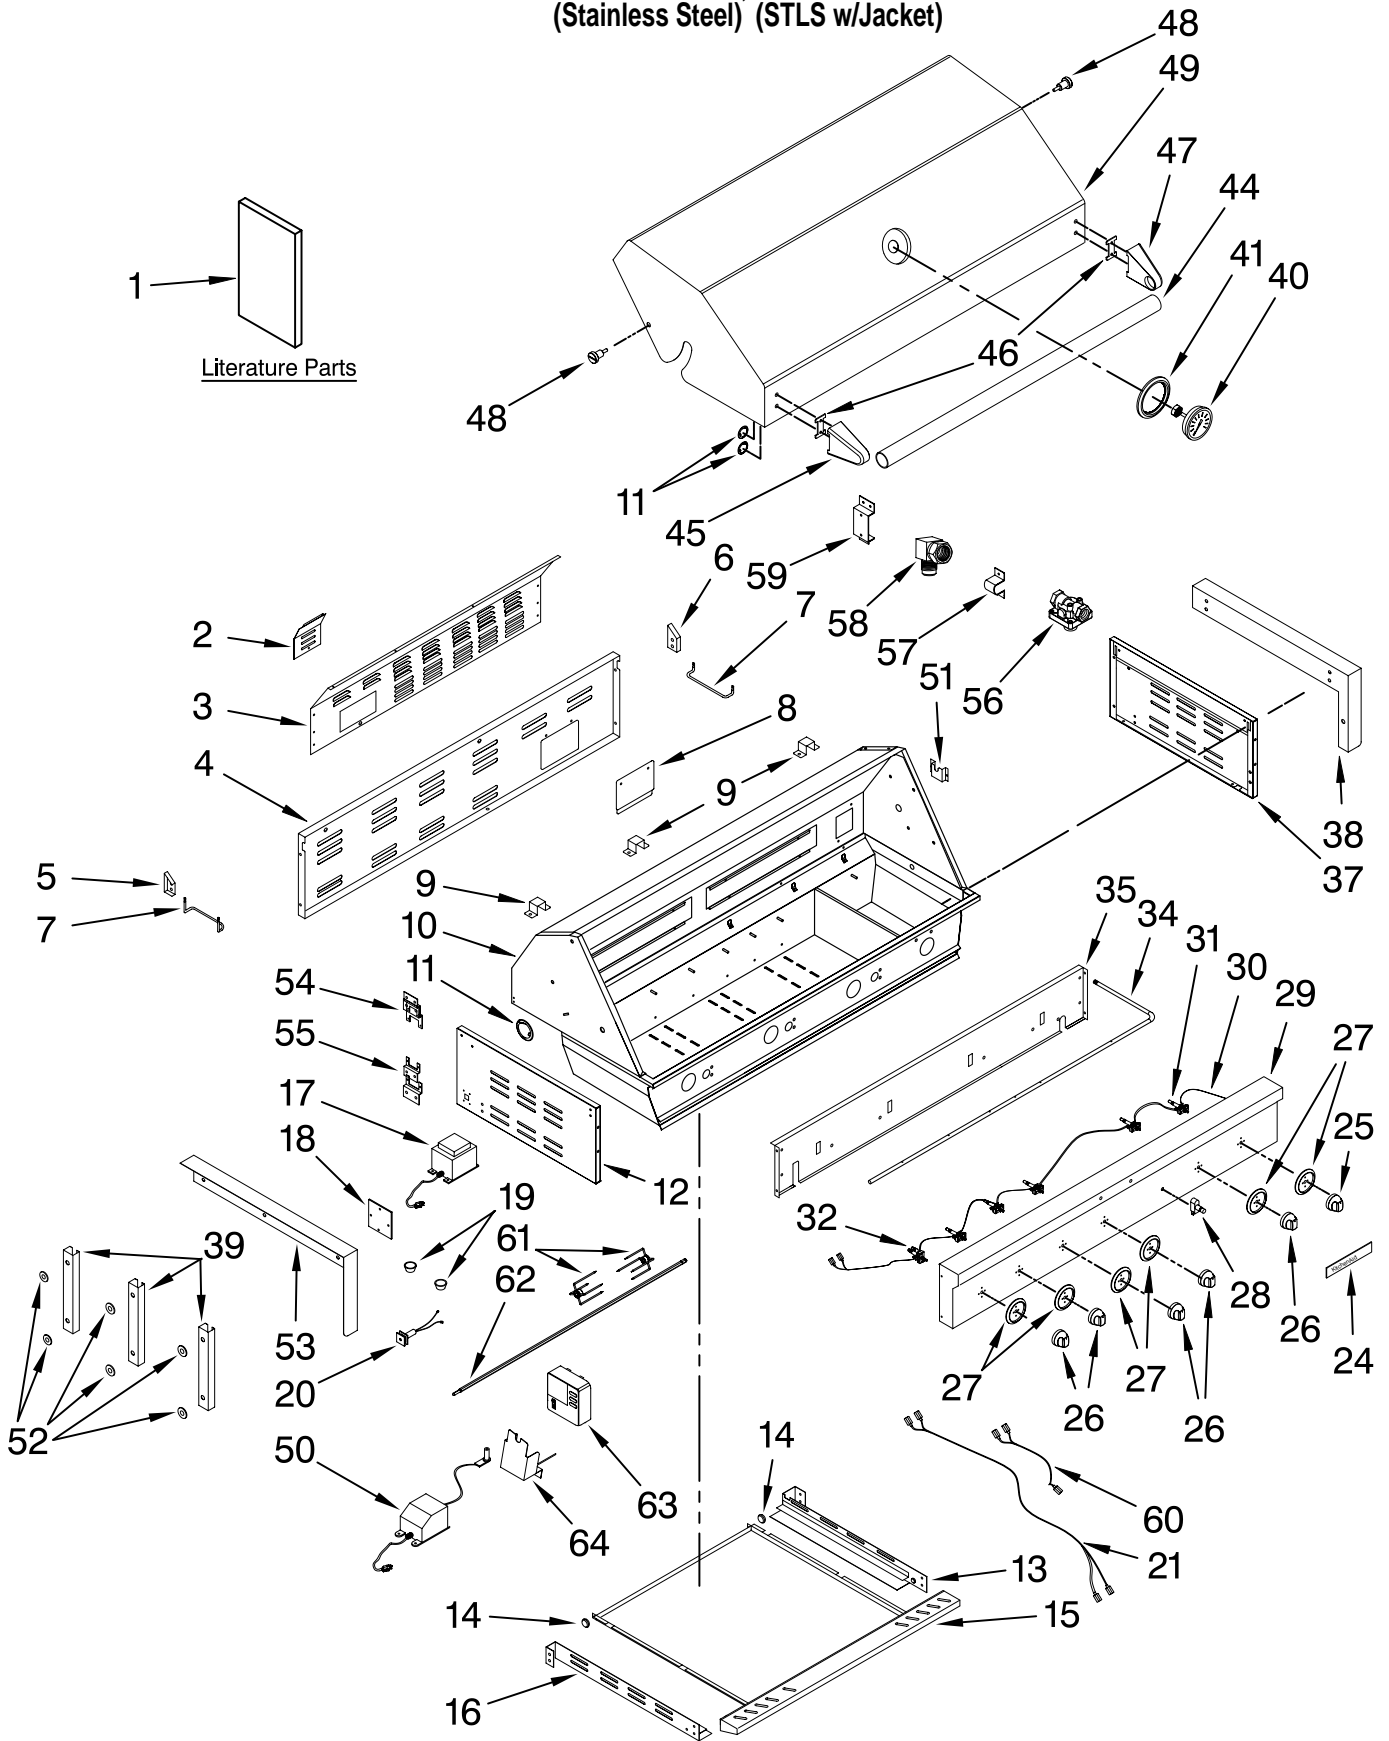

For Models: KBNU487TSS00, KBSU487TSS00
(Stainless Steel) (STLS w/Jacket)

FOR ORDERING INFORMATION REFER TO PARTS PRICE LIST

GRILL PARTS

For Models: KBNU487TSS00, KBSU487TSS00
(Stainless Steel) (STLS w/Jacket)

Illus. No.	Part No.	DESCRIPTION	Illus. No.	Part No.	DESCRIPTION	Illus. No.	Part No.	DESCRIPTION
1		Literature Parts	16	W10128657	Bracket, Grease	41	W10128779	Bezel, Thermometer
	W10110724	Use & Care Guide			Tray (Left)	44	W10133877	Handle, Hood
	W10110730	Conversion Instr. (LP to Natural)	17	W10141184	Transformer	45	W10128785	Endcap, Handle (Left)
2	W10128619	Cover, Rear	18	W10132690	Cover, Wire	46	W10128786	Spacer, Handle
3	W10134803	Panel, Rear			Terminal	47	W10128787	Endcap, Handle (Right)
4	W10141178	Panel, Access	19		Bushing	48	W10128788	Hinge, Lid
5	W10128634	Bracket, Panel Left		W10132691	Plastic (#SB22)	49	W10134789	Hood
6	W10128635	Bracket, Panel Right		W10132692	Plastic (#SB19)	50	W10134987	Transformer, Rotisserie Motor
7	W10128636	Bracket, Warming Rack	24	W10128751	Nameplate	51	W10134988	Bracket, Spit
8	W10128637	Cover, Access Panel	25	W10134821	Knob, Main Burner	52	W10132698	Washer
9	W10128638	Clip, Wire	26	W10134822	Knob, Rear Burner	53	W10141187	Flange (LF)
10	W10134809	Hood Assy	27	W10134820	Bezel, Knob	54	W10132694	Brkt,Trnsfrmr(Top)
11	W10128640	Hole Plug	28	W10128761	Switch, Light	55	W10132695	Brkt,Trnsfrmr(Btm)
12	W10132699	Panel, Side Left	29	W10141195	Panel, Control	56	W10132702	Regulator (NG)
13	W10128644	Bracket, Grease Tray (Right)	30	W10141196	Harness, Wire Control	57	W10128747	Fixture,Manifold
14	W10128655	Roller, Drip Tray	31	W10128764	Valve, Main Brnr	58	W10128748	Connector (Brass)
15		Drip Tray Assy (Includes Rollers)	32	W10128766	Valve, Rear Brnr	59	W10128749	Base, Manifold Fixture
	W10133870	Large	34	W10141198	Manifold	60	W10134818	Harness, Wire
	W10140262	Small	35	W10141199	Baffle, Front	61	W10134981	Fork, Spit
			37	W10132700	Side Panel, Right	62	W10140240	Rod, Spit
			38	W10141201	Flange (RT)	63	W10134985	Motor, Rotisserie
			39	W10132697	Bracket, Flange	64	W10134986	Bracket, Rot. Mtr.
			40	W10128777	Thermometer			

FOR ORDERING INFORMATION REFER TO PARTS PRICE LIST