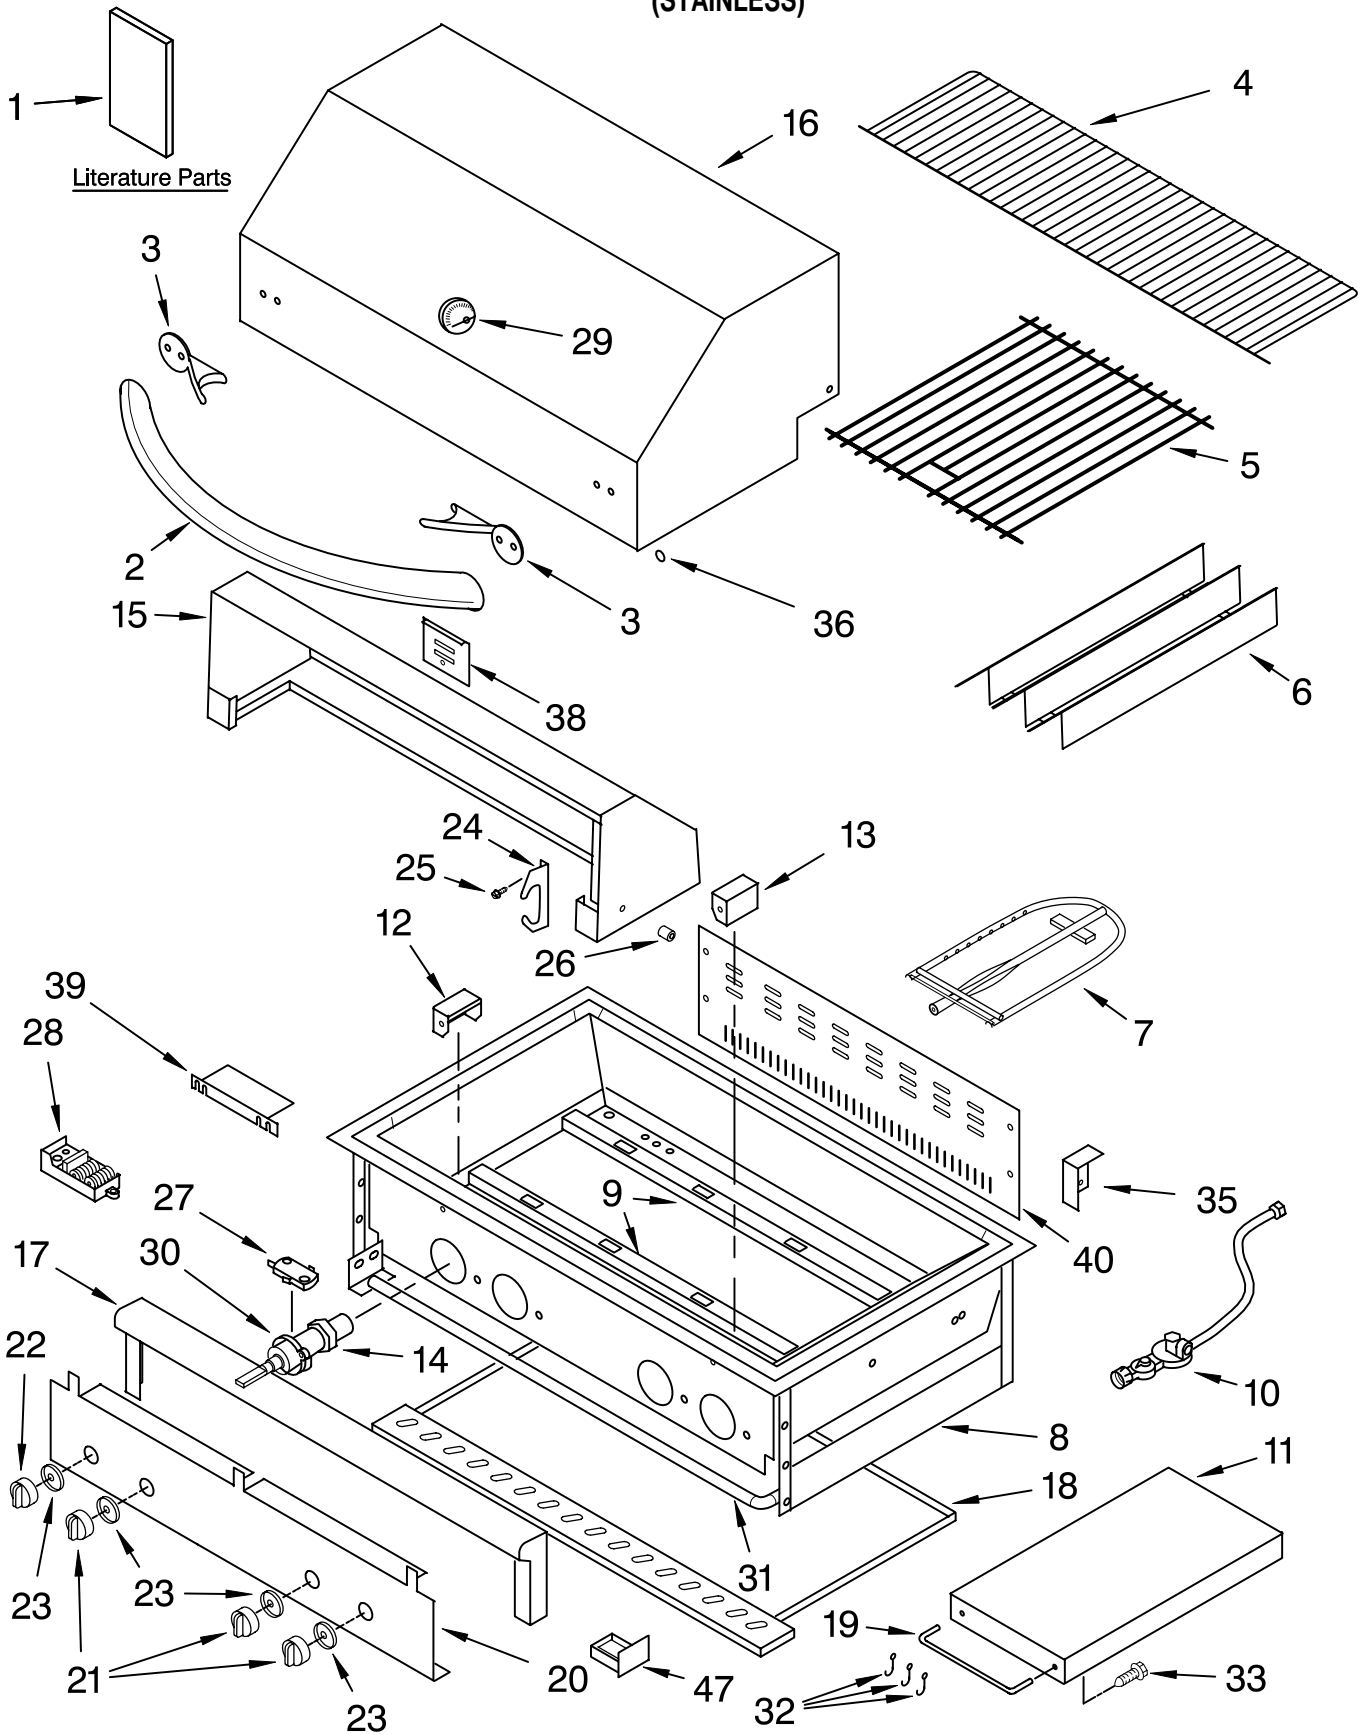

----- Manual continues below -----

FOR ORDERING INFORMATION REFER TO PARTS PRICE LIST

GRILLE PARTS

For Model: KFGR271SSS0
(STAINLESS)

Illus. No.	Part No.	DESCRIPTION
1	9763754	Literature U & C Guide / Instructions, Installation
2	8186576	Handle, Hood
3	8186540	Insulator, Handle
4	8186640	Shelf, Warmer
5	8186635	Grate (2)
6	8186579	Plate, Sear (2)
7	8190632	Burner, Main (2)
8		Fire Box Assy (Not Serviced)
9	8186590	Hanger, Burner (2)
10	8186629	Regulator w/Hose
11		Shelf, Side
	8186738	Right
	8186739	Left
12	8186593	Left Collector Box
13	8186592	Right Collectr Box
14		Orifice
	8186643	Main Burner (2)
15	8190107	Hood Assy, Rear
16	8186556	Hood Assy, Front
17	8186558	Bullnose Assy
18	8186536	Tray, Drip
19	8186740	Bar, Tool
20	8186535	Panel, Front
21	8186542	Knob, Burner (2)
22	8186543	Knob, IR
23	8186578	Bezel (3)

Illus. No.	Part No.	DESCRIPTION
24	8186620	Saddle, Spit (2)
25	8190032	Screw
26	8186619	Spacer, Hood (2)
27	8186541	Switch, Igniter
28	8186554	Module, Spark
29	8186656	Thermometer
30		Valve, Burner
	8186567	IR
	8186541	Main (2)
31	8186544	Manifold
32	8186737	Hook
33	8190124	Screw
35		Stop, Hood
	8186581	Left
	8186586	Right
36	8186603	Plug, Hole (4)
38	8186588	Cover, Rear
39	8186575	Shield, Igniter
40	8186612	Panel, Access
47	8186565	Tray, Battery Assy