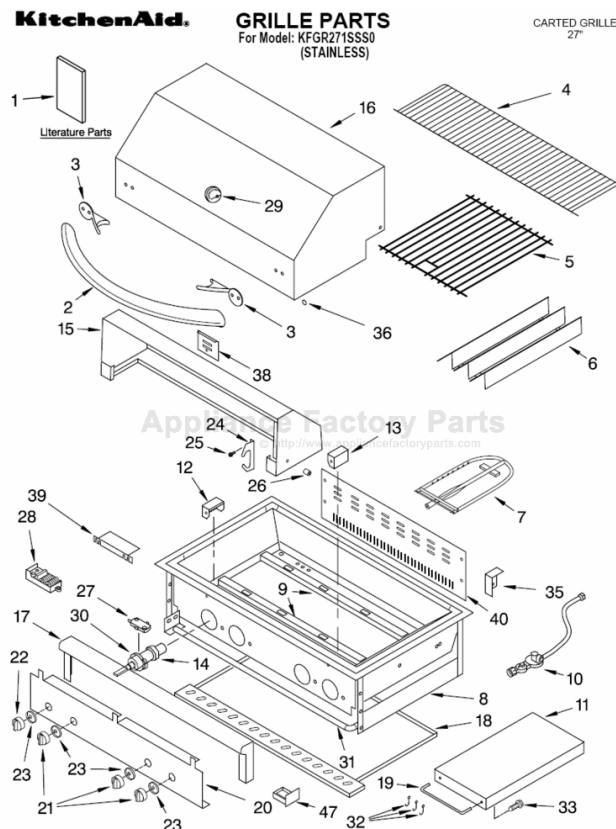

[Find Your KITCHENAID Grill Parts - Select From 200 Models](#)

----- Manual continues below -----