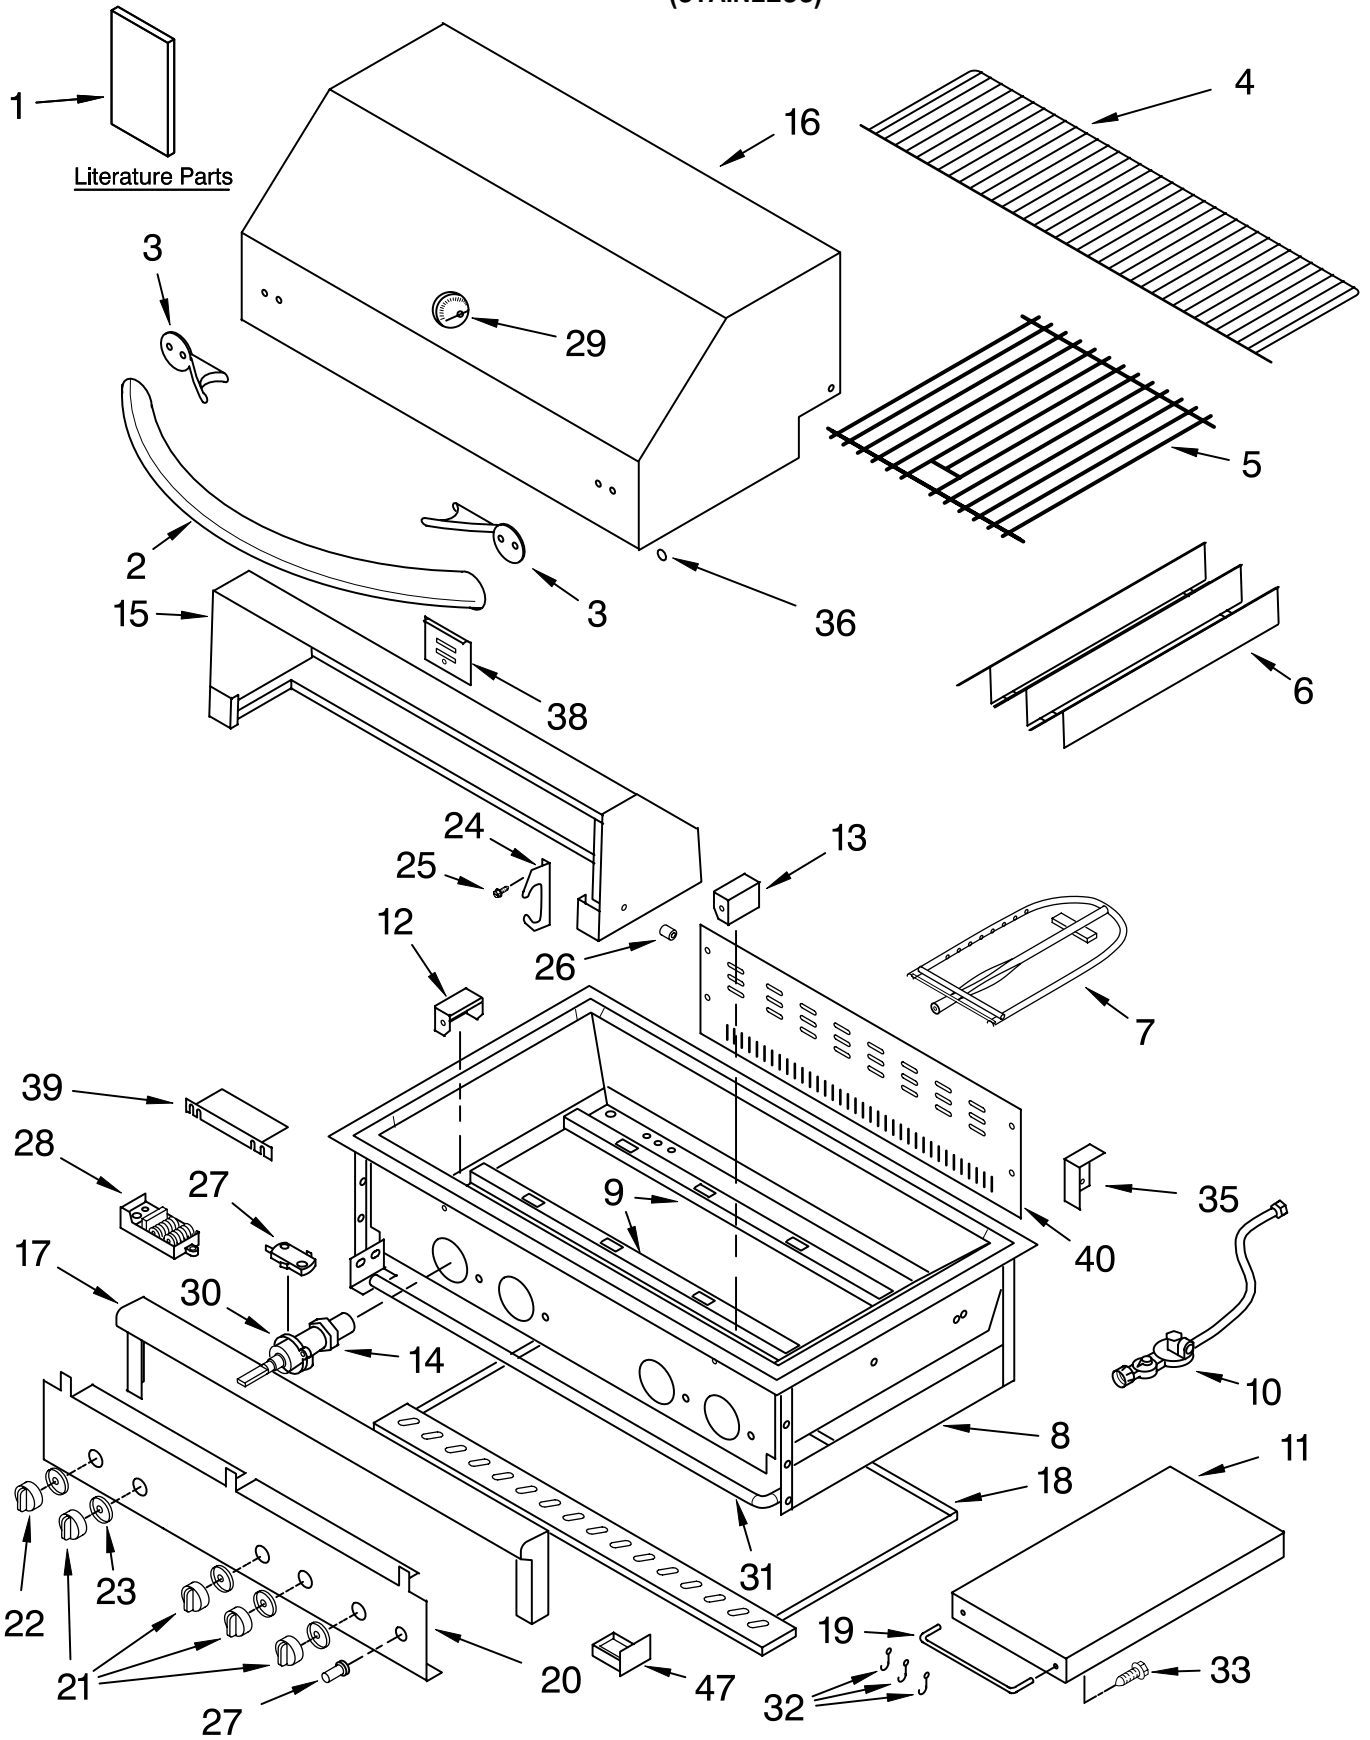

FOR ORDERING INFORMATION REFER TO PARTS PRICE LIST

GRILLE PARTS

For Model: KFGR361SSSO
(STAINLESS)

Illus. No.	Part No.	DESCRIPTION	Illus. No.	Part No.	DESCRIPTION	Illus. No.	Part No.	DESCRIPTION
1	9763754	Literature U & C Guide / Instructions, Installation	28		Module, Spark	8186607		Washer, Fiber (4) (Hood Handle)
2	8186576	Handle, Hood	29	8186554	4 Spark	8190140		Plug, Pipe
3	8186540	Insulator, Handle	30	8186656	Thermometer			1/8 C/S Hex Head
4	8186641	Shelf, Warmer		8186567	Smoker / IR	8190174		Valve, Ir Safety
5	8186636	Grate (2)	31	8186541	Main (3)	8186639		Thermocouple, IR
6	8186579	Plate, Sear (3)	32	8190189	Manifold	8186548		Electrode Kit
7	8190632	Burner, Main (3)	33	8186737	Hook	8186614		Infrared Weld Asy
8		Fire Box Asy (Not Serviced)	35	8190124	Screw	8186615		Bracket, IR Igntr
9	8186594	Hanger, Burner (2)			Stop, Hood	8186616		Cover, IR Igntr
10	8190022	Regulator w/Hose		8186581	Left	8186550		Cover, Bullnose
11		Shelf, Side	36	8186586	Right	8186625		Elbow, Orifice (W/O Hood & Pin)
	8186738	Right	38	8186603	Plug, Hole (4)	8190169		Union, IR (Double End 3/8)
	8186739	Left	39	8186588	Cover, Rear	8186633		Elbow 3/8 to 1/2
12	8186593	Left Collector Box	40	8186575	Shield, Igniter	8190173		Coupler, Brass
13	8186592	Right Collectr Box	47	8190193	Panel, Access	8190633		Screw 8-32x1" SS (Spark Target)
14		Orifice	FOLLOWING PARTS NOT ILLUSTRATED			8190634		Nut, Hex Lock (8-32 SS Spark)
	8186643	Main Burner (3)		8190190	Cabinet Door-Left	8190033		Clip, J Type 8-32
	8186627	Infrared		8190191	Cabinet Door-Right	8190116		Nut, Hex 1/4-20SS
15	8186560	Hood Asy, Rear		8190115	Latch-Door	8190117		Screw 1/4-20X3/8SS
16	8186559	Hood Asy, Front			Caster, Swivel	8190118		Screw 1/4-20X7/8 (Hex Cap)
17	8186571	Bullnose Asy		8186601	W/O Brake	8190121		Screw 18X1/2 Pan
18	8186538	Tray, Drip		8186602	W/Brake	8190122		Nut, Combination
19	8186740	Bar, Tool		8190134	Screw - Casters	8190123		Lockwasher 1/4SS
20	8186537	Panel, Front		8186577	Handle, Door (2)	8190124		Screw 1/4-20X1/2SS (Hex Bolt)
21	8186542	Knob, Burner (3)		8186580	Logo, Kitchenaid	8190125		Washer, Flat 1/4X11/16SS
22	8186543	Knob, IR		8190114	Clip, Logo (4)	8186568		Washer (7) (3/8 x 3/4 x 1/16)
23	8186578	Bezel (4)		8190158	Tubing, IR 3/8x4'			
24	8186620	Saddle, Spit (2)		8190178	Elbow, IR Safety			
25	8190032	Screw						
26	8186619	Spacer, Hood (2)						
27	8190638	Switch, Igniter						

FOR ORDERING INFORMATION REFER TO PARTS PRICE LIST