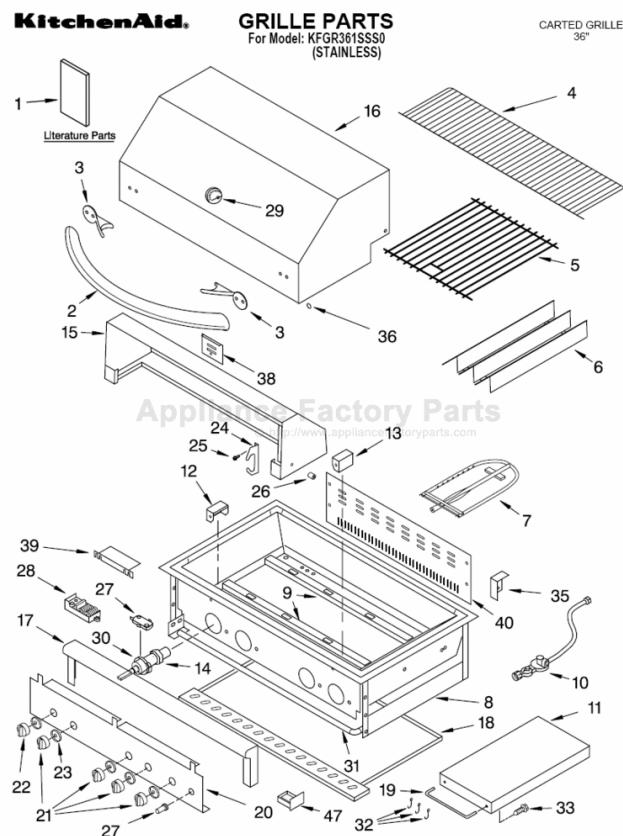

[Find Your KITCHENAID Grill Parts - Select From 200 Models](#)

----- Manual continues below -----