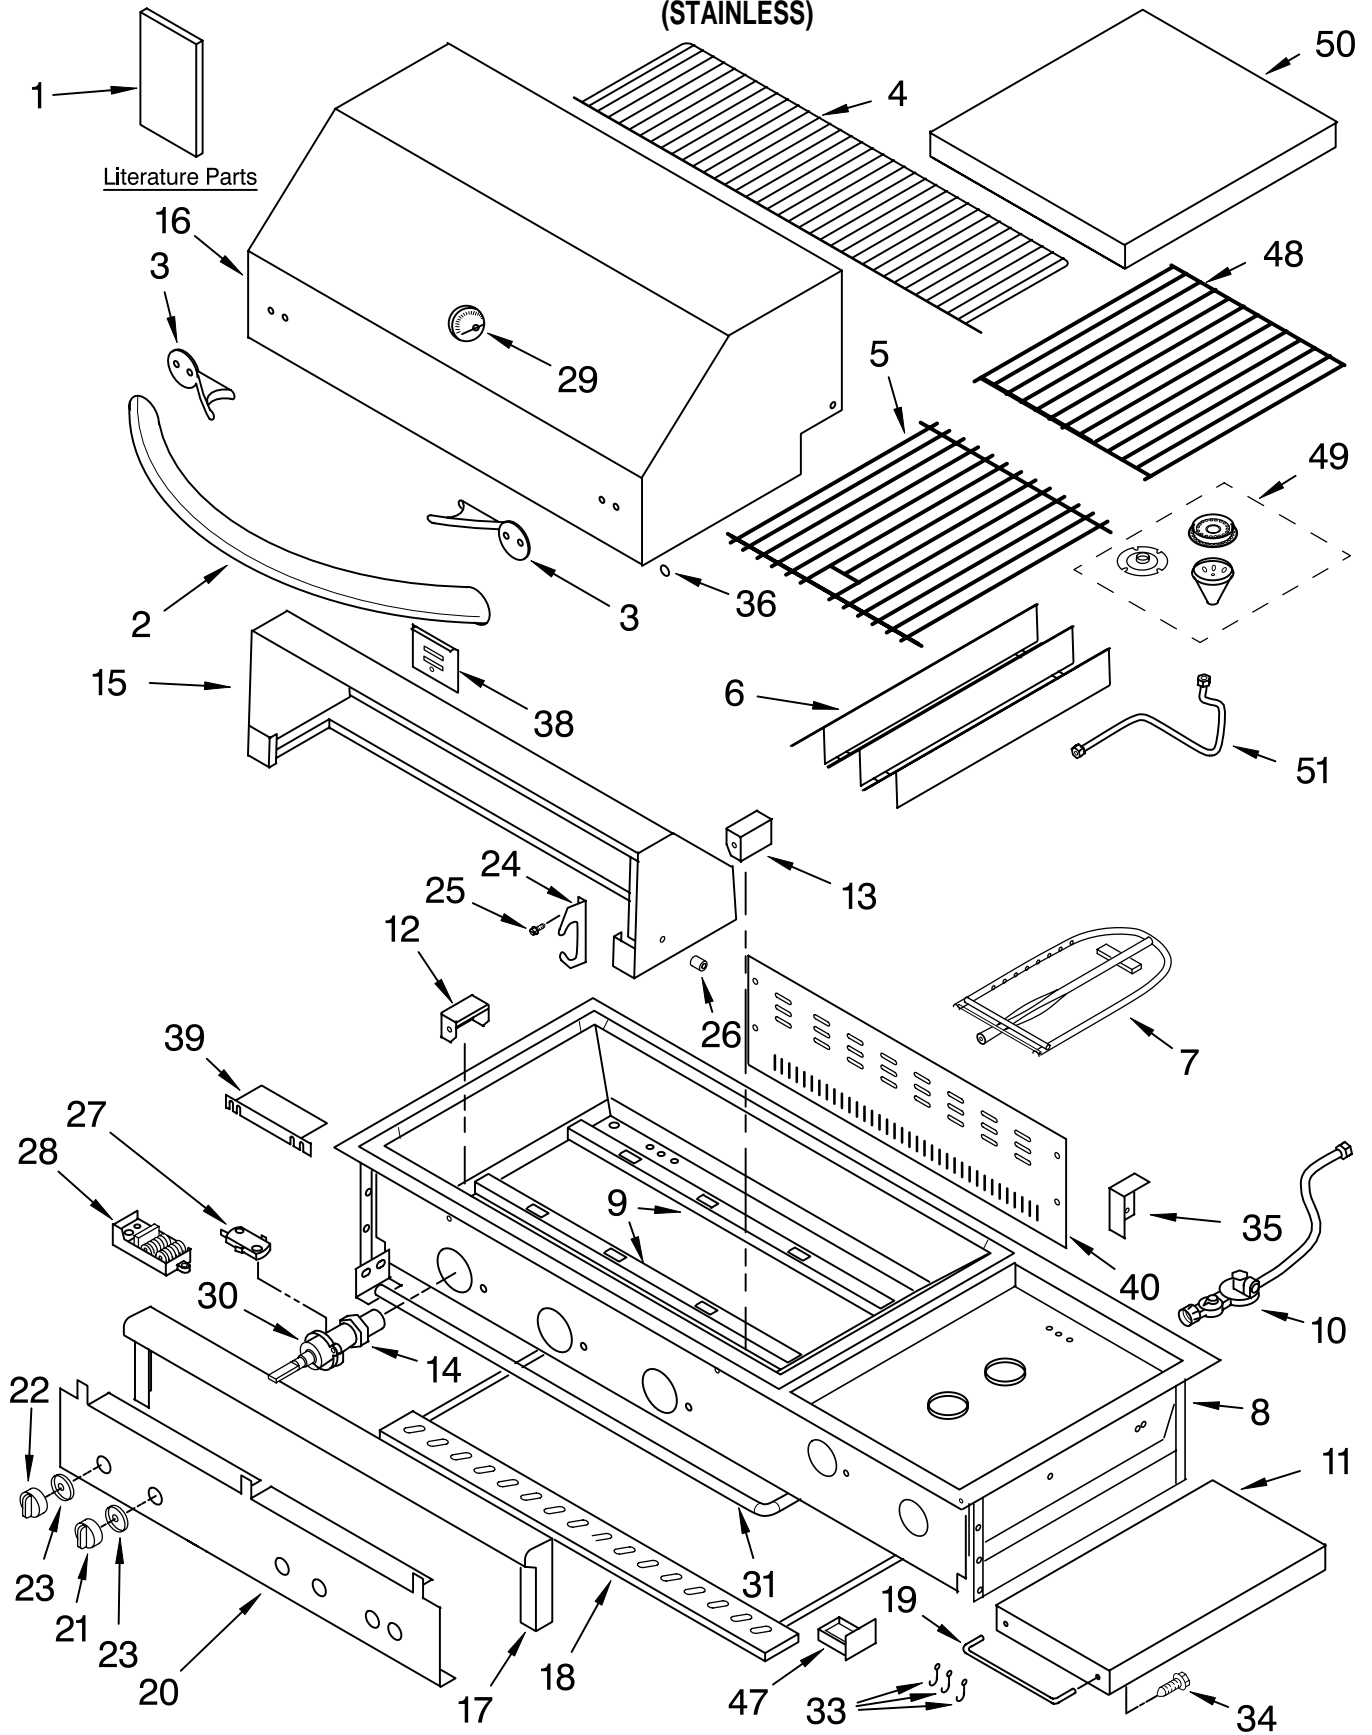

GRILLE PARTS

For Model: KFG383SS0
(STAINLESS)

CARTED GRILLE
with Side Burners
48"

FOR ORDERING INFORMATION REFER TO PARTS PRICE LIST

GRILLE PARTS

For Model: KFGR383SSSO
(STAINLESS)

Illus. No.	Part No.	DESCRIPTION	Illus. No.	Part No.	DESCRIPTION	Illus. No.	Part No.	DESCRIPTION
1	9763754	Literature U & C Guide / Instructions, Installation	30		Valve, Burner IR	8190178		Elbow, IR Safety
2	8186576	Handle, Hood		8186567	IR	8190528		Valve, Ir Safety
3	8186540	Insulator, Handle	31	8190587	Main (5)	8186639		Thermocouple, IR Electrode Kit
4	8186641	Shelf, Warmer	33	8186737	Manifold	8186549		Main Burner
5	8186636	Grate (2)	34	8190124	Hook	8190644		Side Burner
6	8186579	Plate, Sear (3)	35		Screw	8186614		Infrared Weld Asy
7	8190632	Burner, Main (3)		8186581	Stop, Hood	8186615		Bracket, IR Igntr
8		Fire Box Asy (Not Serviced)		8186586	Left	8186616		Cover, IR Igntr
9	8186594	Hanger, Burner (2)	36	8186603	Right	8186550		Cover, Bullnose
10	8190022	Regulator w/Hose	38	8186588	Plug, Hole (4)	8186625		Elbow, Orifice (W/O Hood & Pin)
11		Shelf, Side	39	8186575	Cover, Rear	8190169		Union, IR (Double End 3/8)
	8186738	Right	40	8186612	Shield, Igniter(2)	8190035		Elbow 3/8 to 1/2
	8186739	Left	47	8186655	Panel, Access	8190173		Coupler, Brass
12	8186593	Left Collector Box	48	8190484	Tray, Battery Assy	8190033		Clip, J Type 8-32
13	8186592	Right Collectr Box	49	8190455	Grate, SideBurner	8190116		Nut, Hex 1/4-20SS
14		Orifices-LP Gas	50	8190524	Burner Assembly(2)	8190117		Screw 1/4-20X3/8SS
	8186627	#57 IR	51		Cover, SideBurner	8190118		Screw 1/4-20X7/8 (Hex Cap)
	8186643	#55 Main		8190516	Tubing, SideBurner	8190122		Nut, Combination
15	8186560	Hood Asy, Rear		8190517	Front	8190123		Lockwasher 1/4SS
16	8186559	Hood Asy, Front	FOLLOWING PARTS NOT ILLUSTRATED			8190124		Screw 1/4-20X1/2SS (Hex Bolt)
17	8190586	Bullnose Asy	8190588		Cabinet Door-Left	8190125		Washer, Flat 1/4X11/16SS
18	8186539	Tray, Drip	8190589		Cabinet Door-Right	8190633		Screw 8-32x1" SS (Spark Target)
19	8186740	Bar, Tool	8190115		Latch-Door	8190634		Nut, Hex Lock (8-32 SS Spark)
20	8186552	Panel, Front		8186601	Caster, Swivel	8190460		Boot, Igntr Switch
21	8186542	Knob, Burner		8186602	W/O Brake	8190526		Screw #10 x 1/2
22	8186543	Knob, IR		8186602	W/Brake	8190431		Cable w/clip (Alt Lighting)
23	8186578	Bezel (7)		8190134	Screw - Casters	8190527		Screw 8x32x1/2
24	8186620	Saddle, Spit (2)		8186577	Handle, Door (2)	8190462		Locknut 8-32
25	8190032	Screw		8186580	Logo, Kitchenaid	8190463		Screw 18-8 (1/4x20x1)
26	8186619	Spacer, Hood (2)		8190114	Clip, Logo	8186568		Washer, Flat (3/8 x 3/4 x 1/16)
27		Switch, Igniter		8190158	Tubing, IR 3/8x4'			
	8190638	Main Burner		8190457	Strip, Grip (2) (Handle, Hood)			
	8190641	Side Burner		8186607	Washer, Fiber (4) (Handle, Hood)			
28		Module, Spark						
	8186554	4 Spark						
	8186553	2 Spark						
29	8186656	Thermometer						