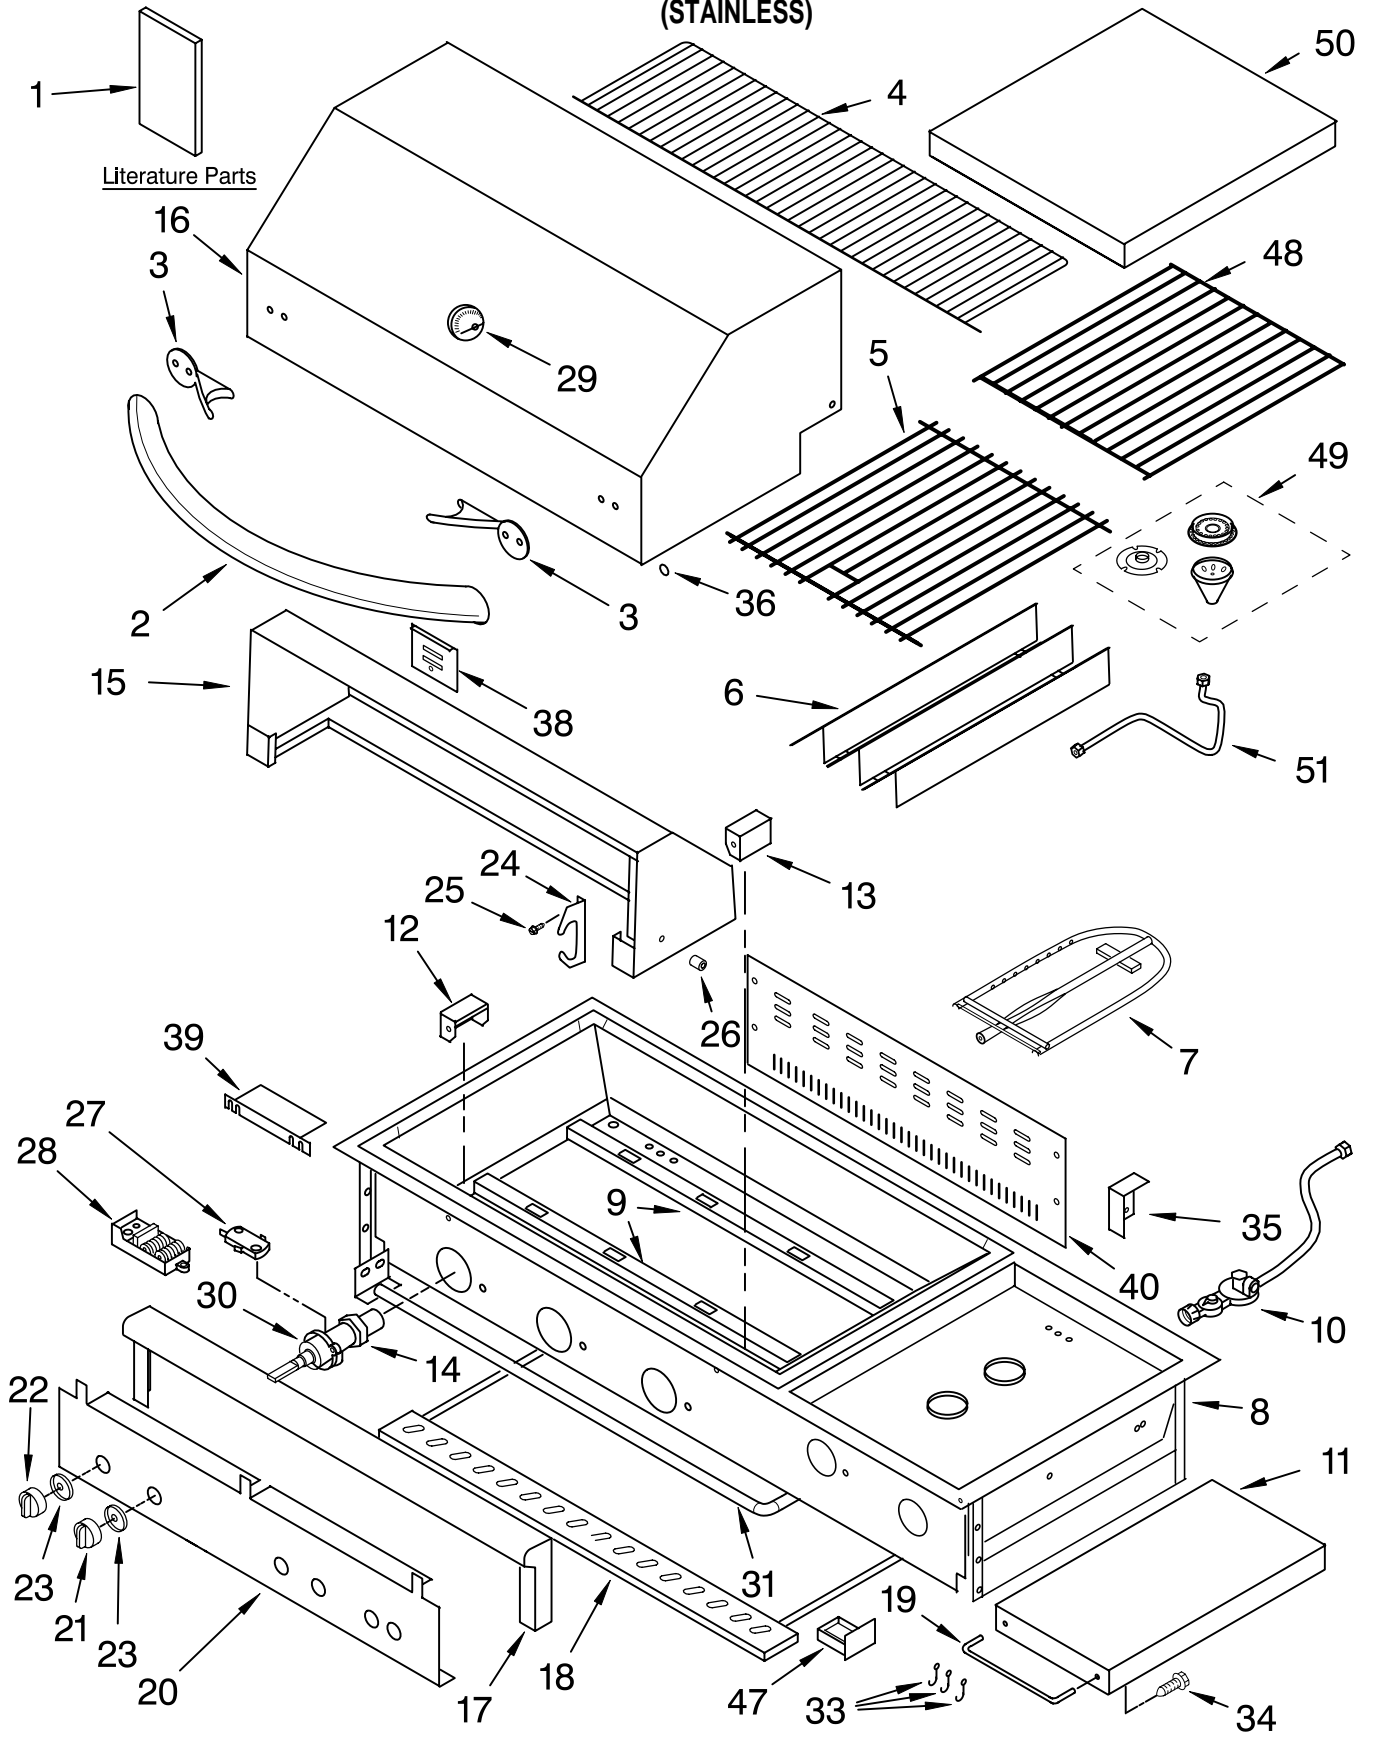

----- Manual continues below -----

GRILLE PARTS

For Model: KFG383SS0
(STAINLESS)

CARTED GRILLE
with Side Burners
48"

FOR ORDERING INFORMATION REFER TO PARTS PRICE LIST

GRILLE PARTS

For Model: KFGR383SSS0
(STAINLESS)