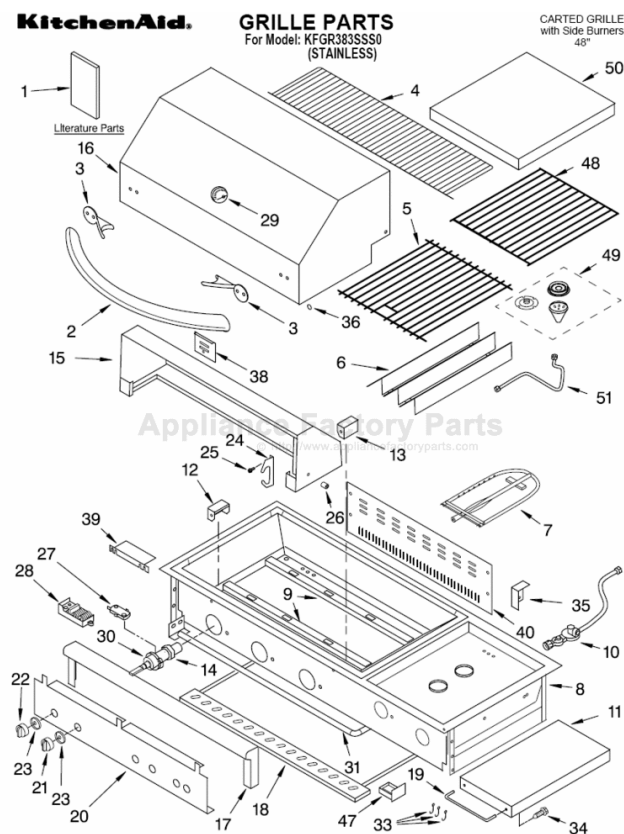

[Find Your KITCHENAID Grill Parts - Select From 200 Models](#)

----- Manual continues below -----