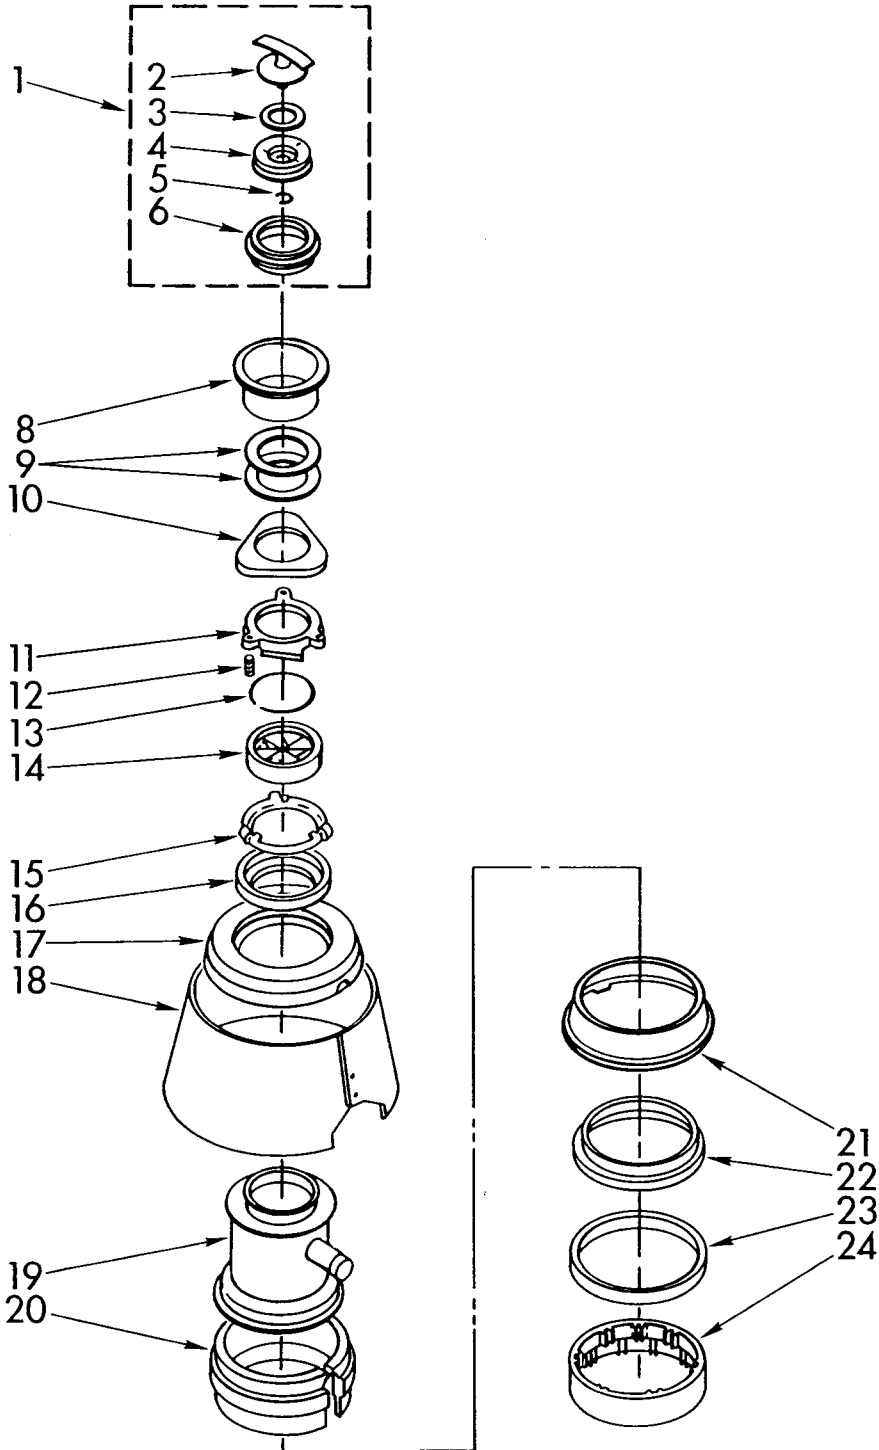

PARTS LIST FOR

KitchenAid

DISPOSER

**MODEL
4KCDS250S0**

UPPER HOUSING AND FLANGE PARTS

3-94 Litho in U.S.A.

KitchenAid INC.

ST. JOSEPH, MI 49085

© 1994 KITCHENAID

3/94

Part No. 4211480

1	4211353	Stopper Assembly
2	4211364	Handle, Stopper
3	4211355	Gasket, Stopper (Inner)
4	4211356	Stopper, Body
5	4211357	Ring, Retaining
6	4211333	Gasket, Stopper (Outer)
8	4211301	Flange, Strainer
9	4211302	Gasket, Strainer Flange (2)
10	4211303	Flange, Backup
11	4211304	Flange, Mounting
12	4211305	Screw, Backup (3)
13	4211306	Ring, Retaining
14	4211334	Gasket, Mounting
15	4211308	Flange, Body
16	4211359	Gasket, Body
17	4211360	Shell Assembly, Trim (Top)
18	4211361	Band, Trim Assembly
19	4211362	Container, Body Assembly (Includes Sound Insulation)
20	4211363	Insulation, Top
21	4211364	Body, Lower
22	4211365	Gasket, Shredder
23	4211366	Insulation, Sound
24	4211367	Shredder, Stationary

Following Parts Not Illustrated

LITERATURE PARTS

LIT4211429	Guide, Use And Care
LIT4211430	Instructions, Installation (English)
LIT4211431	Installation, Instructions (French)
LIT4211480	Repair Parts List