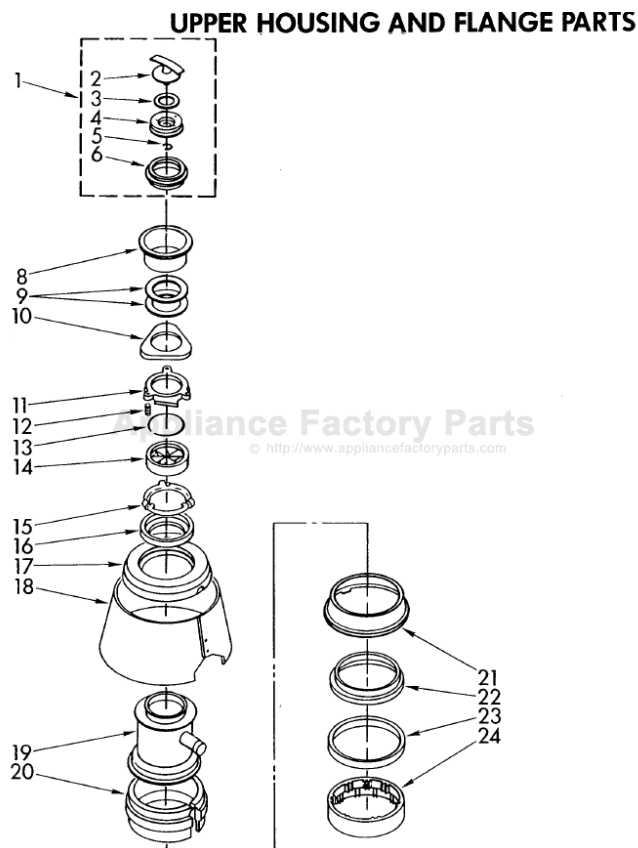

[Find Your KITCHENAID Disposal Parts - Select From 75 Models](#)

----- Manual continues below -----

PARTS LIST FOR

KitchenAid

DISPOSER

**MODEL
4KCDS250S0**

UPPER HOUSING AND FLANGE PARTS

3-94 Litho in U.S.A.

LOWER HOUSING AND MOTOR PARTS

For Model: 4KCDS250S0

FOR ORDERING INFORMATION REFER TO PARTS PRICE LIST

1	4211311	Kit, Sleeve And Seal (Includes Plug, Nut, Washer, Slinger And Sleeve)
2	4211341	Plug
3	4211465	End Bell Assembly (Upper)
4	4211372	Washer, Phenolic (2)
5	4211373	Washer, Rubber
6	4211374	Washer, Thrust
7	4211466	Stator Assembly
8	4211376	Ring, C
9	4211467	Rotor & Shaft Assembly (Includes Illus. No. 24)
10	4211380	Screw (5)
11	4211381	Insulation, Shield
12	4211385	Capacitor
13	4211470	End Frame, Assembly (Lower)
14	4211389	Bolt, Thru (4)
15	4211393	Insulation, Bottom
16	4211471	Trim, Shell Assembly
17	4211395	Screw, Tapping (3)
18	4211368	Shredder Assembly, Rotating
19	4211344	Gasket, Tailpipe
20	4211370	Tailpipe
21	4211345	Flange, Tailpipe
22	4211346	Screw, Tailpipe
23	4211468	Transfer Assembly
24	4211378	Spring (2)
25	4211469	Switch Assembly, Start
26	4211383	Clip, Overload
27	4211425	Overload, Protector
28	4211387	Clamp, BX
29	4211388	Screw, Clamp BX (2)
30	4211390	Screw, Ground
31	4211391	Cover, Terminal
32	4211435	Emergency, Wrench Assembly
33	4211396	Adapter, Sink
34	4211472	Plug And Cord Assembly