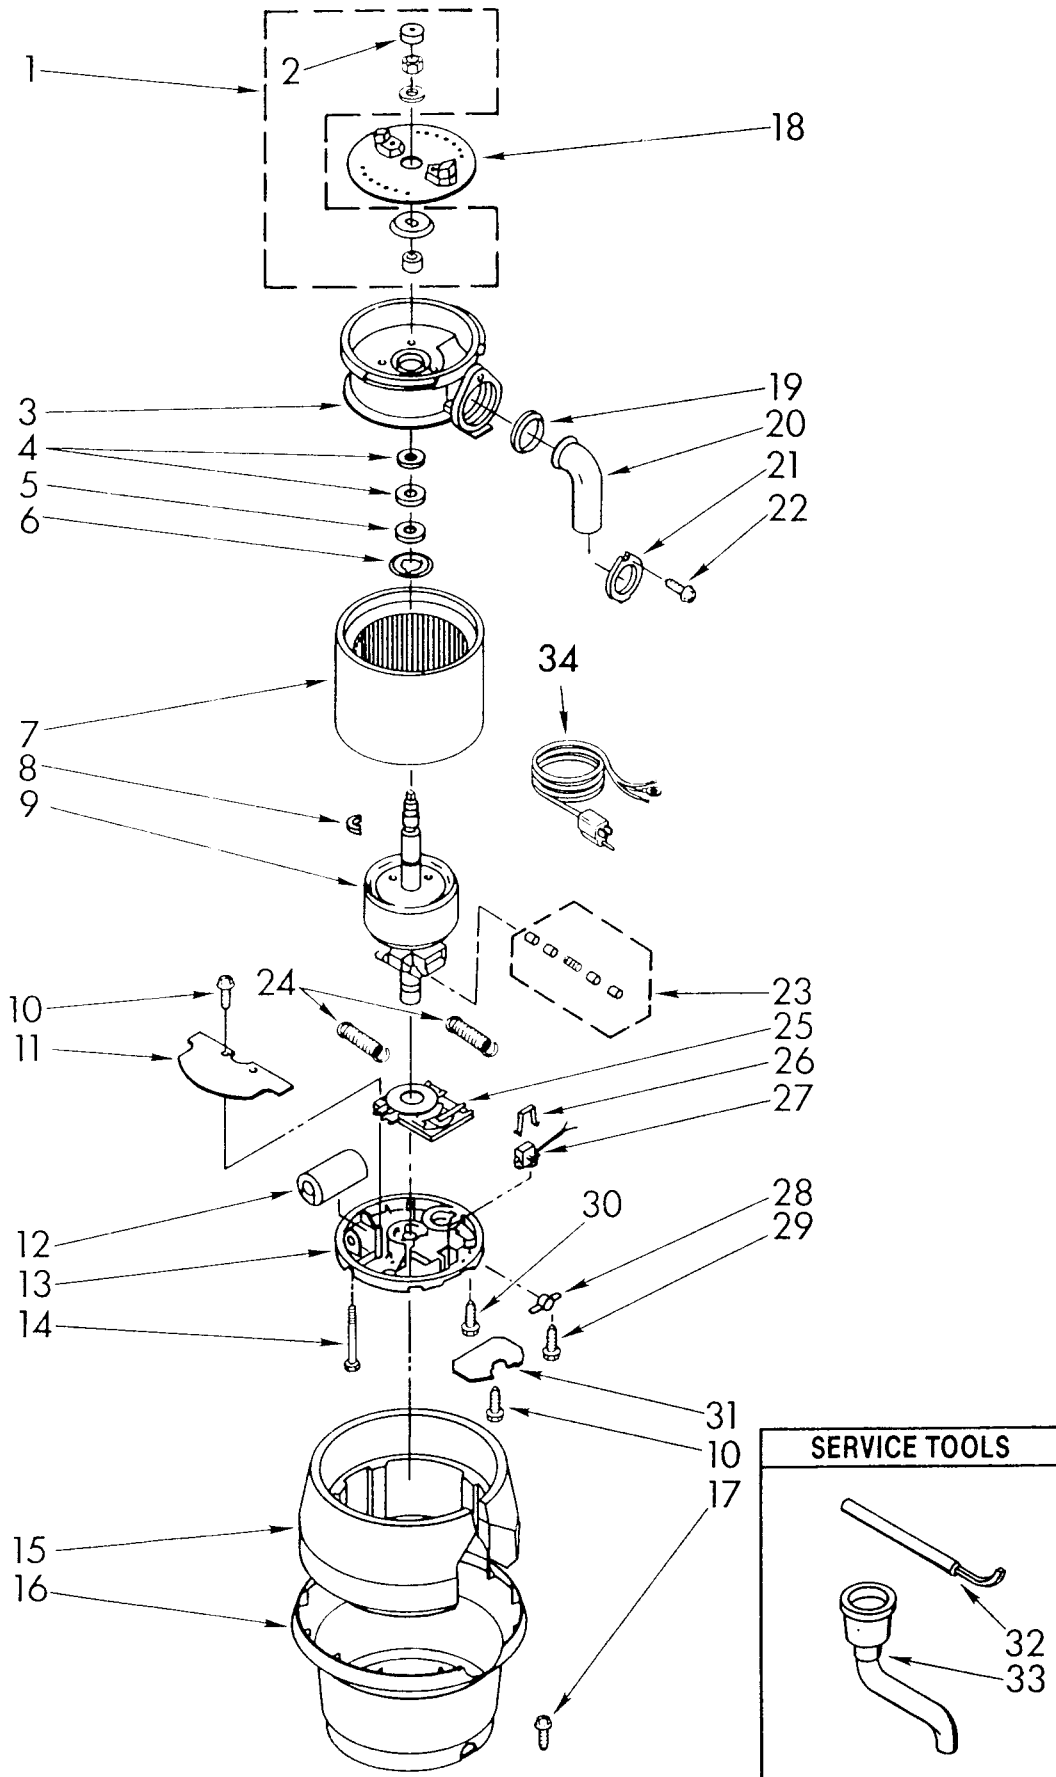

KitchenAid INC.

ST. JOSEPH, MI 49085

© 1994 KITCHENAID

3/94

Part No. 4211480

1	4211353	Stopper Assembly
2	4211364	Handle, Stopper
3	4211355	Gasket, Stopper (Inner)
4	4211356	Stopper, Body
5	4211357	Ring, Retaining
6	4211333	Gasket, Stopper (Outer)
8	4211301	Flange, Strainer
9	4211302	Gasket, Strainer Flange (2)
10	4211303	Flange, Backup
11	4211304	Flange, Mounting
12	4211305	Screw, Backup (3)
13	4211306	Ring, Retaining
14	4211334	Gasket, Mounting
15	4211308	Flange, Body
16	4211359	Gasket, Body
17	4211360	Shell Assembly, Trim (Top)
18	4211361	Band, Trim Assembly
19	4211362	Container, Body Assembly (Includes Sound Insulation)
20	4211363	Insulation, Top
21	4211364	Body, Lower
22	4211365	Gasket, Shredder
23	4211366	Insulation, Sound
24	4211367	Shredder, Stationary

LOWER HOUSING AND MOTOR PARTS

For Model: 4KCDS250S0

FOR ORDERING INFORMATION REFER TO PARTS PRICE LIST

1	4211311	Kit, Sleeve And Seal (Includes Plug, Nut, Washer, Slinger And Sleeve)
2	4211341	Plug
3	4211465	End Bell Assembly (Upper)
4	4211372	Washer, Phenolic (2)
5	4211373	Washer, Rubber
6	4211374	Washer, Thrust
7	4211466	Stator Assembly
8	4211376	Ring, C
9	4211467	Rotor & Shaft Assembly (Includes Illus. No. 24)
10	4211380	Screw (5)
11	4211381	Insulation, Shield
12	4211385	Capacitor
13	4211470	End Frame, Assembly (Lower)
14	4211389	Bolt, Thru (4)
15	4211393	Insulation, Bottom
16	4211471	Trim, Shell Assembly
17	4211395	Screw, Tapping (3)
18	4211368	Shredder Assembly, Rotating
19	4211344	Gasket, Tailpipe
20	4211370	Tailpipe
21	4211345	Flange, Tailpipe
22	4211346	Screw, Tailpipe
23	4211468	Transfer Assembly
24	4211378	Spring (2)
25	4211469	Switch Assembly, Start
26	4211383	Clip, Overload
27	4211425	Overload, Protector
28	4211387	Clamp, BX
29	4211388	Screw, Clamp BX (2)
30	4211390	Screw, Ground
31	4211391	Cover, Terminal
32	4211435	Emergency, Wrench Assembly
33	4211396	Adapter, Sink
34	4211472	Plug And Cord Assembly