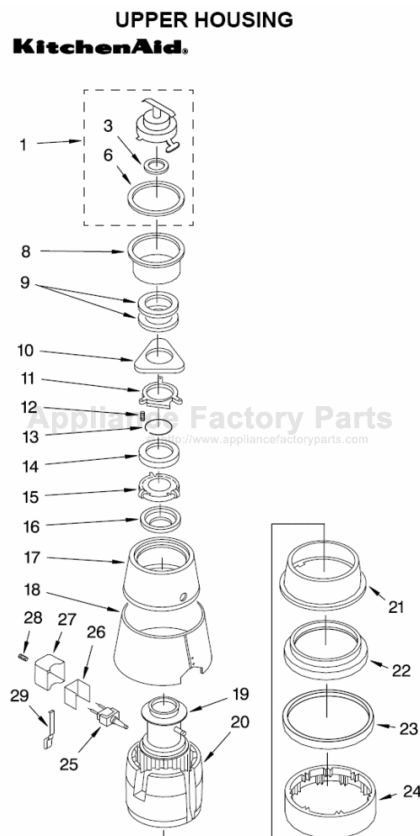

[Find Your KITCHENAID Disposal Parts - Select From 75 Models](#)

----- Manual continues below -----

UPPER HOUSING AND FLANGE PARTS

KitchenAid®

For Model: 4KBDS250T4

DISPOSER

Illus. No.	Part No.	DESCRIPTION
1	4211409	Stopper Assembly
3	4211355	Gasket, Stopper (Inner)
6	8174294	Gasket, Stopper (Outer)
8	4211553	Flange, Strainer
9	4211302	Gasket, Strainer Flange (2)
10	4211303	Flange, Backup
11	4211304	Flange, Mounting
12	4211305	Screw, Backup (3)
13	4211306	Ring, Retaining
14	4211411	Gasket, Mounting
15	4211308	Flange, Body
16	4211359	Gasket, Body
17	4211443	Shell Assembly, Trim (Top)
18	4211413	Band, Trim Assembly
19	8174295	Container, Body Assembly (Includes Sound Insulation)
20	8174296	Insulation, Top
21	8174297	Body, Lower
22	4211365	Gasket, Shredder
23	4211366	Insulation, Sound
24	4211630	Shredder, Stationary
25	4211415	Switch, Pushbutton
26	4211416	Insulation, Switch Cover
27	4211417	Cover, Switch
28	4211418	Screw
29	4211419	Bracket, Wire Cover

LOWER HOUSING AND MOTOR PARTS

For Model: 4KBDS250T4

Illus. No.	Part No.	DESCRIPTION
1	4211578	Kit, Sleeve And Seal (Includes Plug, Bolt, Washer, Slinger And Sleeve)
2	4211341	Plug
3	4211492	End Bell Assembly (Upper)
7	4211375	Stator Assembly
8	4211321	Washer
9	4211632	Rotor & Shaft Assembly (Includes 8 & 35)
10	4211612	Screw (4)
12	4211385	Capacitor
13	4211635	End Frame, Assembly (Lower)
14	4211348	Bolt, Thru (2)
15	4211393	Insulation, Bottom
16	8174300	Trim, Shell Assembly
18	4211631	Shredder Assembly, Rotating
19	4211344	Gasket, Tailpipe
20	4211370	Tailpipe
21	4211345	Flange, Tailpipe
22	4211346	Screw, Tailpipe
25	4211633	Switch Assembly, Start & Reverse
27	8174298	Overload, Protector
30	4211330	Screw, Ground
31	4211611	Cover, Terminal
32	4211435	Emergency, Wrench Assembly
33	4211396	Adapter, Sink
34	4211422	Shield, Wire Cover
35	4211322	Actuator Assy
36	4211326	Shield, Wire
37	8174299	Clip, Capacitor