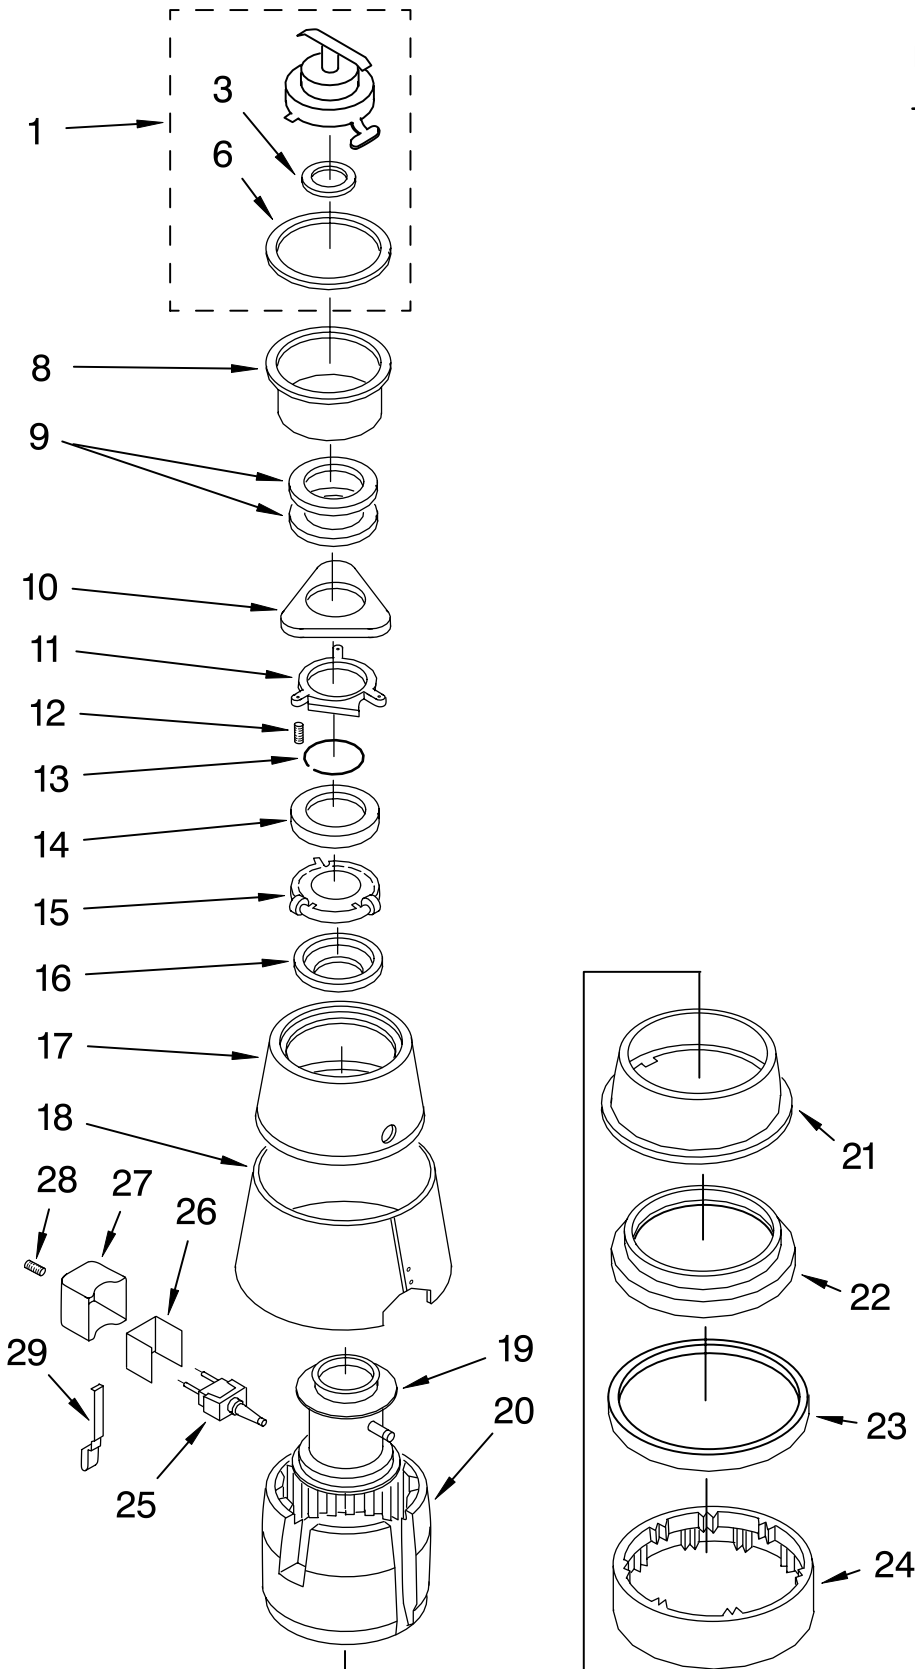

UPPER HOUSING AND FLANGE PARTS

KitchenAid®

For Model: 4KBDS250T4

DISPOSER

Illus. No.	Part No.	DESCRIPTION
1	4211409	Stopper Assembly
3	4211355	Gasket, Stopper (Inner)
6	8174294	Gasket, Stopper (Outer)
8	4211553	Flange, Strainer
9	4211302	Gasket, Strainer Flange (2)
10	4211303	Flange, Backup
11	4211304	Flange, Mounting
12	4211305	Screw, Backup (3)
13	4211306	Ring, Retaining
14	4211411	Gasket, Mounting
15	4211308	Flange, Body
16	4211359	Gasket, Body
17	4211443	Shell Assembly, Trim (Top)
18	4211413	Band, Trim Assembly
19	8174295	Container, Body Assembly (Includes Sound Insulation)
20	8174296	Insulation, Top
21	8174297	Body, Lower
22	4211365	Gasket, Shredder
23	4211366	Insulation, Sound
24	4211630	Shredder, Stationary
25	4211415	Switch, Pushbutton
26	4211416	Insulation, Switch Cover
27	4211417	Cover, Switch
28	4211418	Screw
29	4211419	Bracket, Wire Cover

LOWER HOUSING AND MOTOR PARTS

For Model: 4KBDS250T4

Illus. No.	Part No.	DESCRIPTION
1	4211578	Kit, Sleeve And Seal (Includes Plug, Bolt, Washer, Slinger And Sleeve)
2	4211341	Plug
3	4211492	End Bell Assembly (Upper)
7	4211375	Stator Assembly
8	4211321	Washer
9	4211632	Rotor & Shaft Assembly (Includes 8 & 35)
10	4211612	Screw (4)
12	4211385	Capacitor
13	4211635	End Frame, Assembly (Lower)
14	4211348	Bolt, Thru (2)
15	4211393	Insulation, Bottom
16	8174300	Trim, Shell Assembly
18	4211631	Shredder Assembly, Rotating
19	4211344	Gasket, Tailpipe
20	4211370	Tailpipe
21	4211345	Flange, Tailpipe
22	4211346	Screw, Tailpipe
25	4211633	Switch Assembly, Start & Reverse
27	8174298	Overload, Protector
30	4211330	Screw, Ground
31	4211611	Cover, Terminal
32	4211435	Emergency, Wrench Assembly
33	4211396	Adapter, Sink
34	4211422	Shield, Wire Cover
35	4211322	Actuator Assy
36	4211326	Shield, Wire
37	8174299	Clip, Capacitor