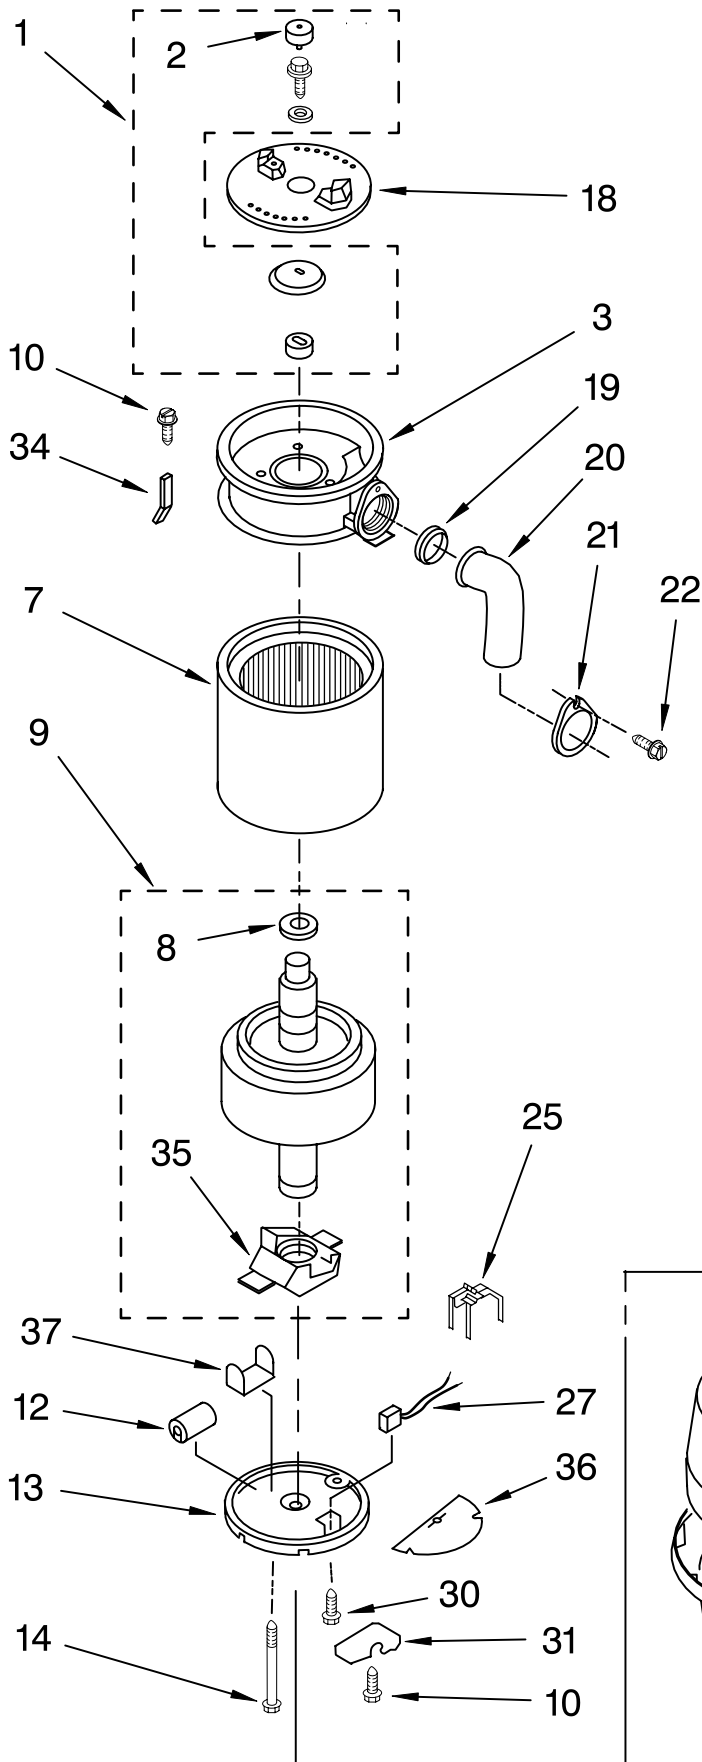

UPPER HOUSING AND FLANGE PARTS

KitchenAid®

For Model: 4KBDS250T4

DISPOSER

Illus. No.	Part No.	DESCRIPTION
1	4211409	Stopper Assembly
3	4211355	Gasket, Stopper (Inner)
6	8174294	Gasket, Stopper (Outer)
8	4211553	Flange, Strainer
9	4211302	Gasket, Strainer Flange (2)
10	4211303	Flange, Backup
11	4211304	Flange, Mounting
12	4211305	Screw, Backup (3)
13	4211306	Ring, Retaining
14	4211411	Gasket, Mounting
15	4211308	Flange, Body
16	4211359	Gasket, Body
17	4211443	Shell Assembly, Trim (Top)
18	4211413	Band, Trim Assembly
19	8174295	Container, Body Assembly (Includes Sound Insulation)
20	8174296	Insulation, Top
21	8174297	Body, Lower
22	4211365	Gasket, Shredder
23	4211366	Insulation, Sound
24	4211630	Shredder, Stationary
25	4211415	Switch, Pushbutton
26	4211416	Insulation, Switch Cover
27	4211417	Cover, Switch
28	4211418	Screw
29	4211419	Bracket, Wire Cover

LOWER HOUSING AND MOTOR PARTS

For Model: 4KBDS250T4

Illus. No.	Part No.	DESCRIPTION
1	4211578	Kit, Sleeve And Seal (Includes Plug, Bolt, Washer, Slinger And Sleeve)
2	4211341	Plug
3	4211492	End Bell Assembly (Upper)
7	4211375	Stator Assembly
8	4211321	Washer
9	4211632	Rotor & Shaft Assembly (Includes 8 & 35)
10	4211612	Screw (4)
12	4211385	Capacitor
13	4211635	End Frame, Assembly (Lower)
14	4211348	Bolt, Thru (2)
15	4211393	Insulation, Bottom
16	8174300	Trim, Shell Assembly
18	4211631	Shredder Assembly, Rotating
19	4211344	Gasket, Tailpipe
20	4211370	Tailpipe
21	4211345	Flange, Tailpipe
22	4211346	Screw, Tailpipe
25	4211633	Switch Assembly, Start & Reverse
27	8174298	Overload, Protector
30	4211330	Screw, Ground
31	4211611	Cover, Terminal
32	4211435	Emergency, Wrench Assembly
33	4211396	Adapter, Sink
34	4211422	Shield, Wire Cover
35	4211322	Actuator Assy
36	4211326	Shield, Wire
37	8174299	Clip, Capacitor