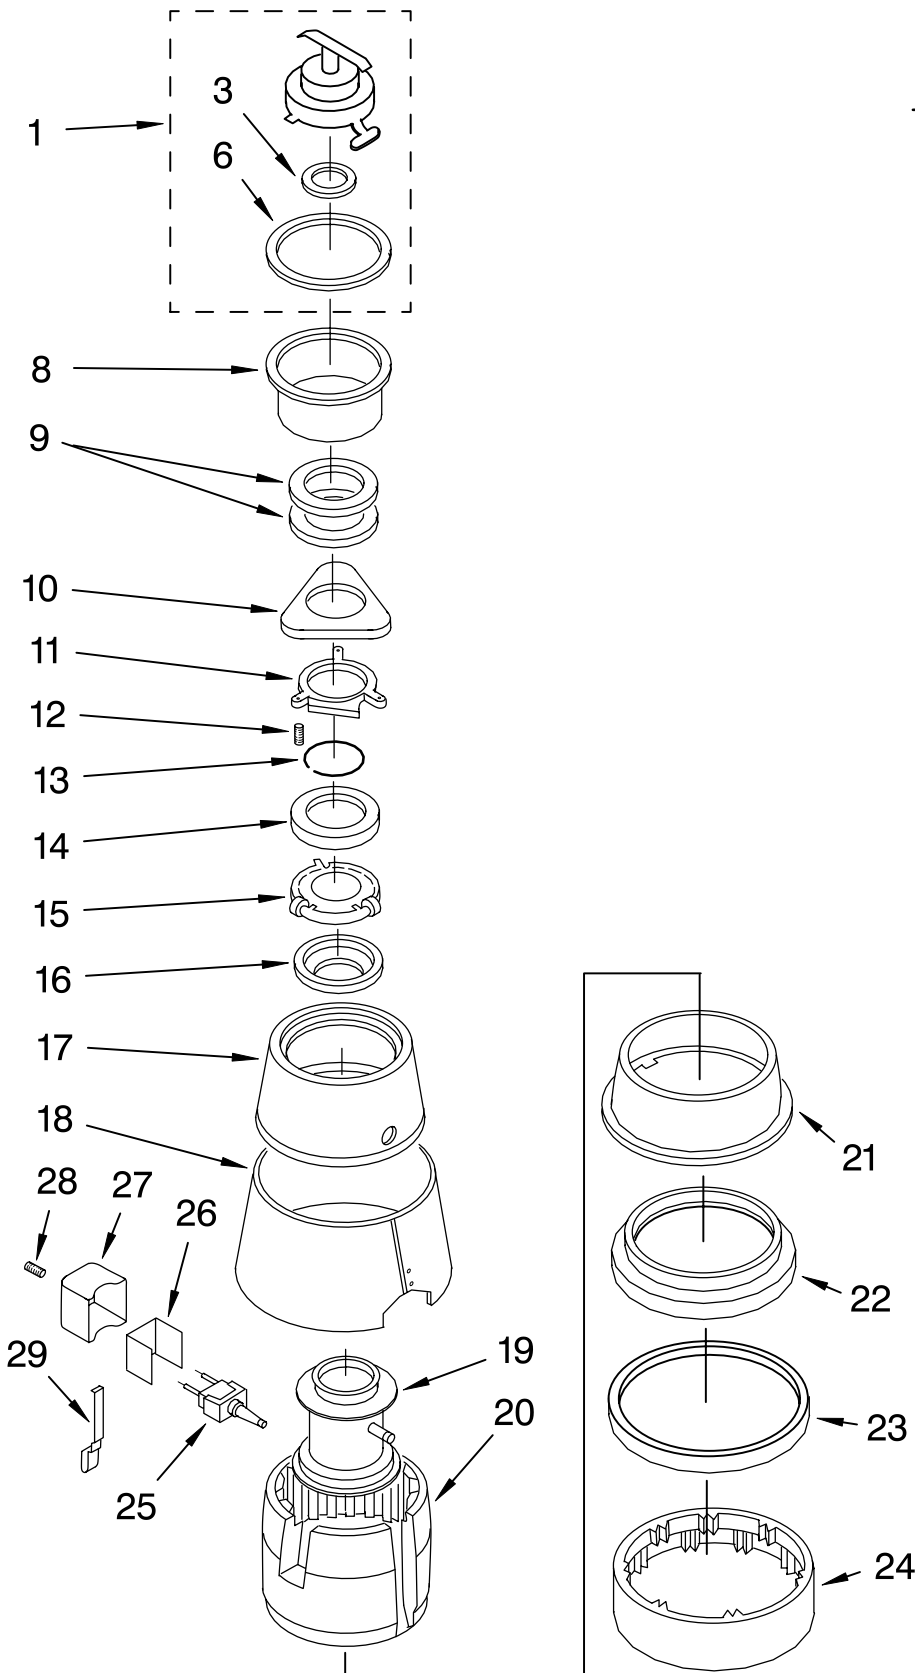

[Find Your KITCHENAID Disposal Parts - Select From 75 Models](#)

----- Manual continues below -----

UPPER HOUSING AND FLANGE PARTS

KitchenAid®

For Model: 4KBDS250T4

DISPOSER

Illus. No.	Part No.	DESCRIPTION
1	4211409	Stopper Assembly
3	4211355	Gasket, Stopper (Inner)
6	8174294	Gasket, Stopper (Outer)
8	4211553	Flange, Strainer
9	4211302	Gasket, Strainer Flange (2)
10	4211303	Flange, Backup
11	4211304	Flange, Mounting
12	4211305	Screw, Backup (3)
13	4211306	Ring, Retaining
14	4211411	Gasket, Mounting
15	4211308	Flange, Body
16	4211359	Gasket, Body
17	4211443	Shell Assembly, Trim (Top)
18	4211413	Band, Trim Assembly
19	8174295	Container, Body Assembly (Includes Sound Insulation)
20	8174296	Insulation, Top
21	8174297	Body, Lower
22	4211365	Gasket, Shredder
23	4211366	Insulation, Sound
24	4211630	Shredder, Stationary
25	4211415	Switch, Pushbutton
26	4211416	Insulation, Switch Cover
27	4211417	Cover, Switch
28	4211418	Screw
29	4211419	Bracket, Wire Cover

LOWER HOUSING AND MOTOR PARTS

For Model: 4KBDS250T4

Illus. No.	Part No.	DESCRIPTION
1	4211578	Kit, Sleeve And Seal (Includes Plug, Bolt, Washer, Slinger And Sleeve)
2	4211341	Plug
3	4211492	End Bell Assembly (Upper)
7	4211375	Stator Assembly
8	4211321	Washer
9	4211632	Rotor & Shaft Assembly (Includes 8 & 35)
10	4211612	Screw (4)
12	4211385	Capacitor
13	4211635	End Frame, Assembly (Lower)
14	4211348	Bolt, Thru (2)
15	4211393	Insulation, Bottom
16	8174300	Trim, Shell Assembly
18	4211631	Shredder Assembly, Rotating
19	4211344	Gasket, Tailpipe
20	4211370	Tailpipe
21	4211345	Flange, Tailpipe
22	4211346	Screw, Tailpipe
25	4211633	Switch Assembly, Start & Reverse
27	8174298	Overload, Protector
30	4211330	Screw, Ground
31	4211611	Cover, Terminal
32	4211435	Emergency, Wrench Assembly
33	4211396	Adapter, Sink
34	4211422	Shield, Wire Cover
35	4211322	Actuator Assy
36	4211326	Shield, Wire
37	8174299	Clip, Capacitor