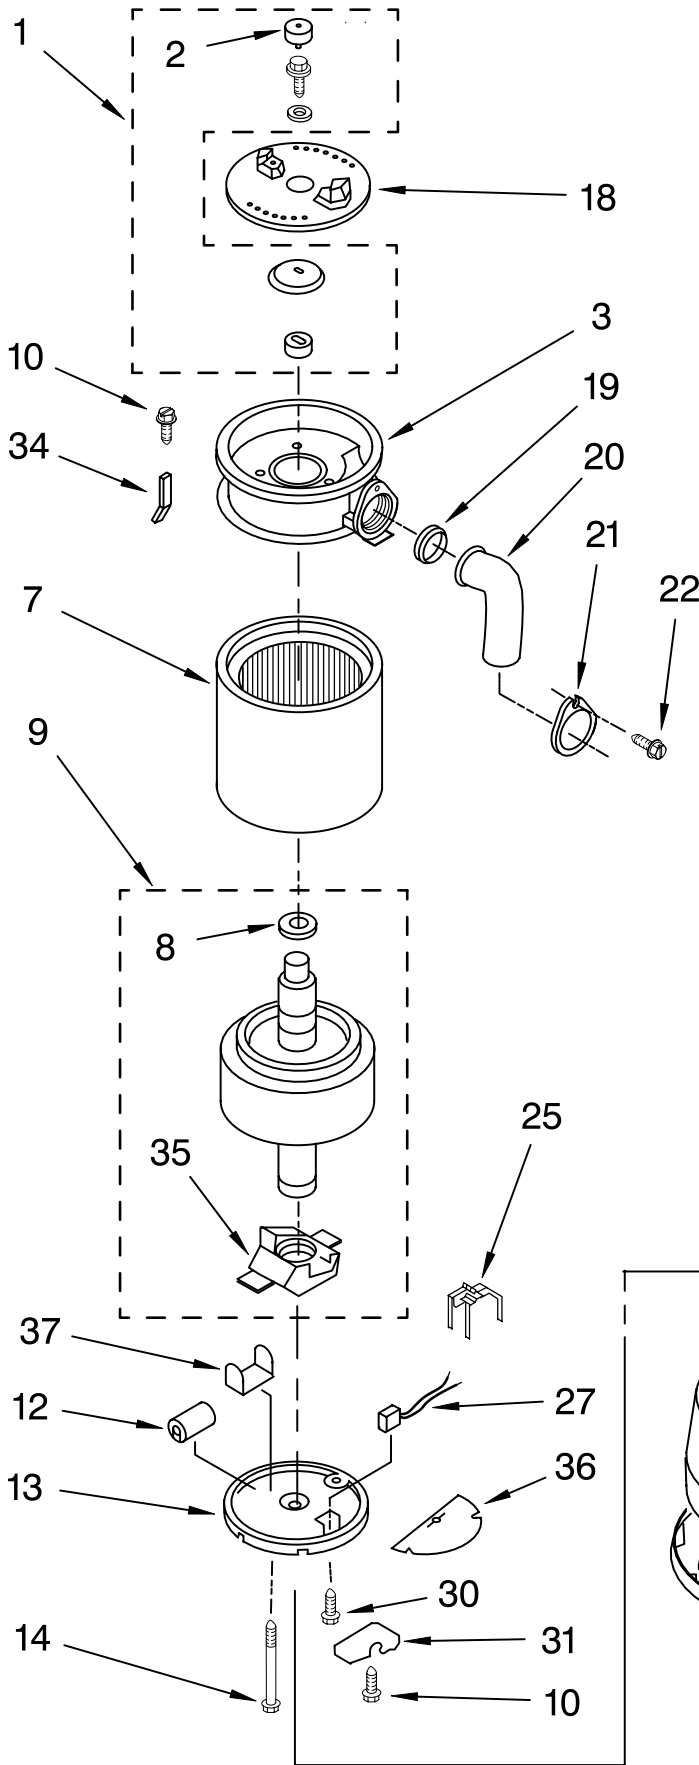

[Find Your KITCHENAID Disposal Parts - Select From 75 Models](#)

----- Manual continues below -----

UPPER HOUSING AND FLANGE PARTS

KitchenAid®

For Model: 4KBDS250T4

DISPOSER

Illus. No.	Part No.	DESCRIPTION
1	4211409	Stopper Assembly
3	4211355	Gasket, Stopper (Inner)
6	8174294	Gasket, Stopper (Outer)
8	4211553	Flange, Strainer
9	4211302	Gasket, Strainer Flange (2)
10	4211303	Flange, Backup
11	4211304	Flange, Mounting
12	4211305	Screw, Backup (3)
13	4211306	Ring, Retaining
14	4211411	Gasket, Mounting
15	4211308	Flange, Body
16	4211359	Gasket, Body
17	4211443	Shell Assembly, Trim (Top)
18	4211413	Band, Trim Assembly
19	8174295	Container, Body Assembly (Includes Sound Insulation)
20	8174296	Insulation, Top
21	8174297	Body, Lower
22	4211365	Gasket, Shredder
23	4211366	Insulation, Sound
24	4211630	Shredder, Stationary
25	4211415	Switch, Pushbutton
26	4211416	Insulation, Switch Cover
27	4211417	Cover, Switch
28	4211418	Screw
29	4211419	Bracket, Wire Cover

LOWER HOUSING AND MOTOR PARTS

For Model: 4KBDS250T4

Illus. No.	Part No.	DESCRIPTION
1	4211578	Kit, Sleeve And Seal (Includes Plug, Bolt, Washer, Slinger And Sleeve)
2	4211341	Plug
3	4211492	End Bell Assembly (Upper)
7	4211375	Stator Assembly
8	4211321	Washer
9	4211632	Rotor & Shaft Assembly (Includes 8 & 35)
10	4211612	Screw (4)
12	4211385	Capacitor
13	4211635	End Frame, Assembly (Lower)
14	4211348	Bolt, Thru (2)
15	4211393	Insulation, Bottom
16	8174300	Trim, Shell Assembly
18	4211631	Shredder Assembly, Rotating
19	4211344	Gasket, Tailpipe
20	4211370	Tailpipe
21	4211345	Flange, Tailpipe
22	4211346	Screw, Tailpipe
25	4211633	Switch Assembly, Start & Reverse
27	8174298	Overload, Protector
30	4211330	Screw, Ground
31	4211611	Cover, Terminal
32	4211435	Emergency, Wrench Assembly
33	4211396	Adapter, Sink
34	4211422	Shield, Wire Cover
35	4211322	Actuator Assy
36	4211326	Shield, Wire
37	8174299	Clip, Capacitor