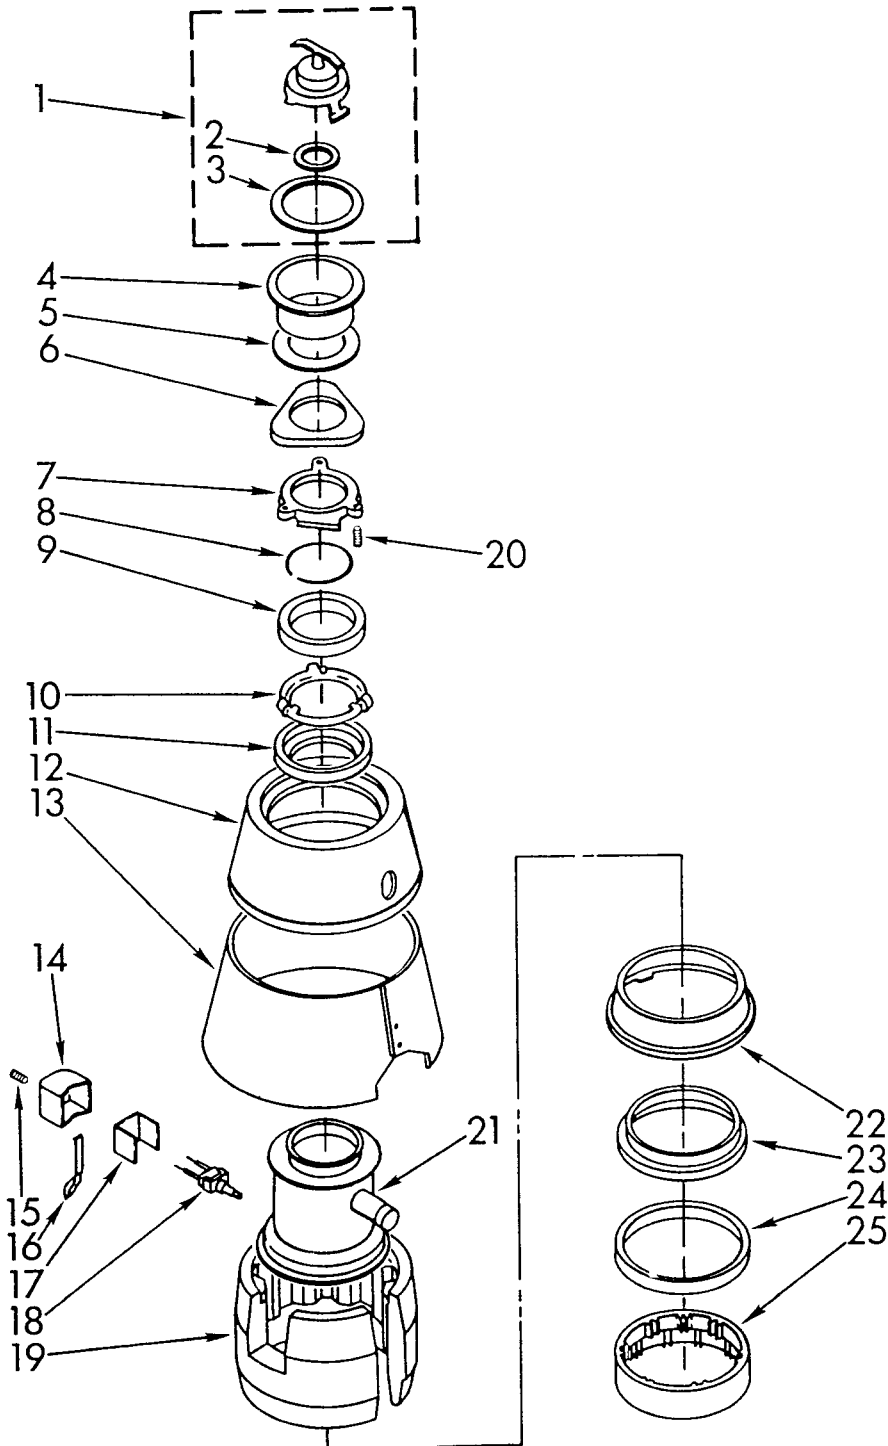

PARTS LIST FOR

KitchenAid®

**MODEL
KBDS250T1**

DISPOSER

UPPER HOUSING AND FLANGE PARTS

5-90 Printed in U.S.A.

KitchenAid INC.

ST. JOSEPH, MI 49085

© 1990 KITCHENAID, INC.

23-F-11

Part No. 4211526

1	4211409	Lock Stopper Assembly
2	4211355	Gasket, Stopper (Inner)
3	4211410	Gasket, Stopper (Outer)
4	4211301	Flange, Strainer
5	4211302	Gasket, Strainer
6	4211303	Flange, Backup
7	4211304	Flange, Mounting
8	4211306	Ring, Retainer
9	4211411	Gasket, Mounting
10	4211308	Flange, Body
11	4211359	Gasket, Body
12	4211443	Shell Assembly, Trim (Top)
13	4211413	Band Assembly, Trim
14	4211417	Cover, Switch
15	4211418	Screw, Tapping (Switch Cover)
16	4211419	Bracket, Wire Cover
17	4211416	Insulation, Switch Cover
18	4211415	Switch, Push Button
19	4211420	Insulation, Top
20	4211305	Screw, Backup (3)
21	4211414	Container, Body Assembly (Includes Sound Insulation)
22	4211421	Body, Lower
23	4211365	Gasket, Shredder
24	4211366	Insulation, Sound
25	4211367	Shredder, Stationary

Following Parts Not Illustrated

LITERATURE PARTS

LIT4211451	Guide, Use And Care
LIT4211452	Instructions, Installation
LIT4211526	Repair Parts List