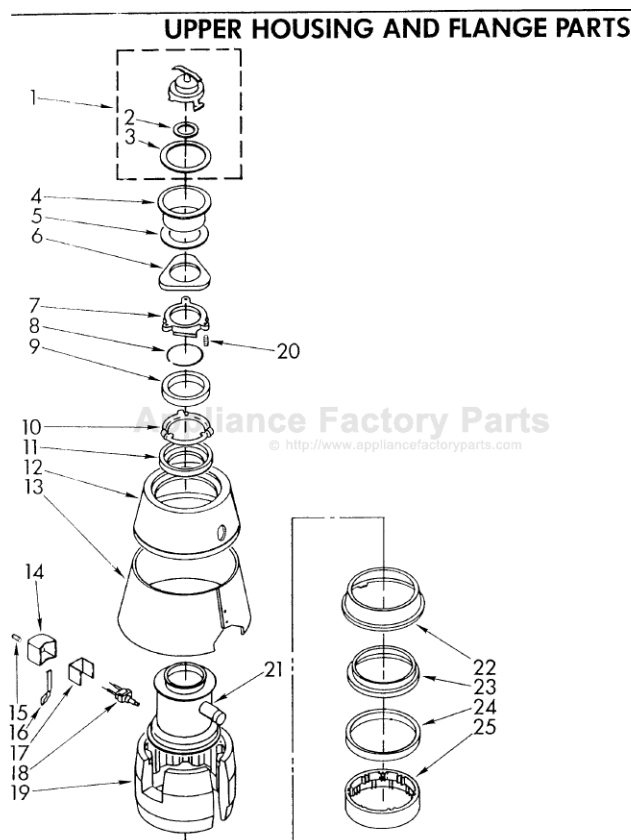

KITCHENAID KBDS250V0 Owner's Manual

[Shop genuine replacement parts for KITCHENAID
KBDS250V0](#)

[Find Your KITCHENAID Disposal Parts - Select From 75 Models](#)

----- Manual continues below -----

PARTS LIST FOR

KitchenAid

DISPOSER

**MODEL
KBDS250V0**

UPPER HOUSING AND FLANGE PARTS

KitchenAid INC.

ST. JOSEPH, MI 49085

1	4211409	Lock Stopper Assembly
2	4211355	Gasket, Stopper (Inner)
3	4211410	Gasket, Stopper (Outer)
4	4211301	Flange, Strainer
5	4211302	Gasket, Strainer
6	4211303	Flange, Backup
7	4211304	Flange, Mounting
8	4211306	Ring, Retainer
9	4211411	Gasket, Mounting
10	4211308	Flange, Body
11	4211359	Gasket, Body
12	4211443	Shell Assembly, Trim (Top)
13	4211413	Band Assembly, Trim
14	4211417	Cover, Switch
15	4211418	Screw, Tapping (Switch Cover)
16	4211419	Bracket, Wire Cover
17	4211416	Insulation, Switch Cover
18	4211415	Switch, Push Button
19	4211420	Insulation, Top
20	4211305	Screw, Backup (3)
21	4211414	Container, Body Assembly (Includes Sound Insulation)
22	4211421	Body, Lower
23	4211365	Gasket, Shredder
24	4211366	Insulation, Sound
25	4211367	Shredder, Stationary