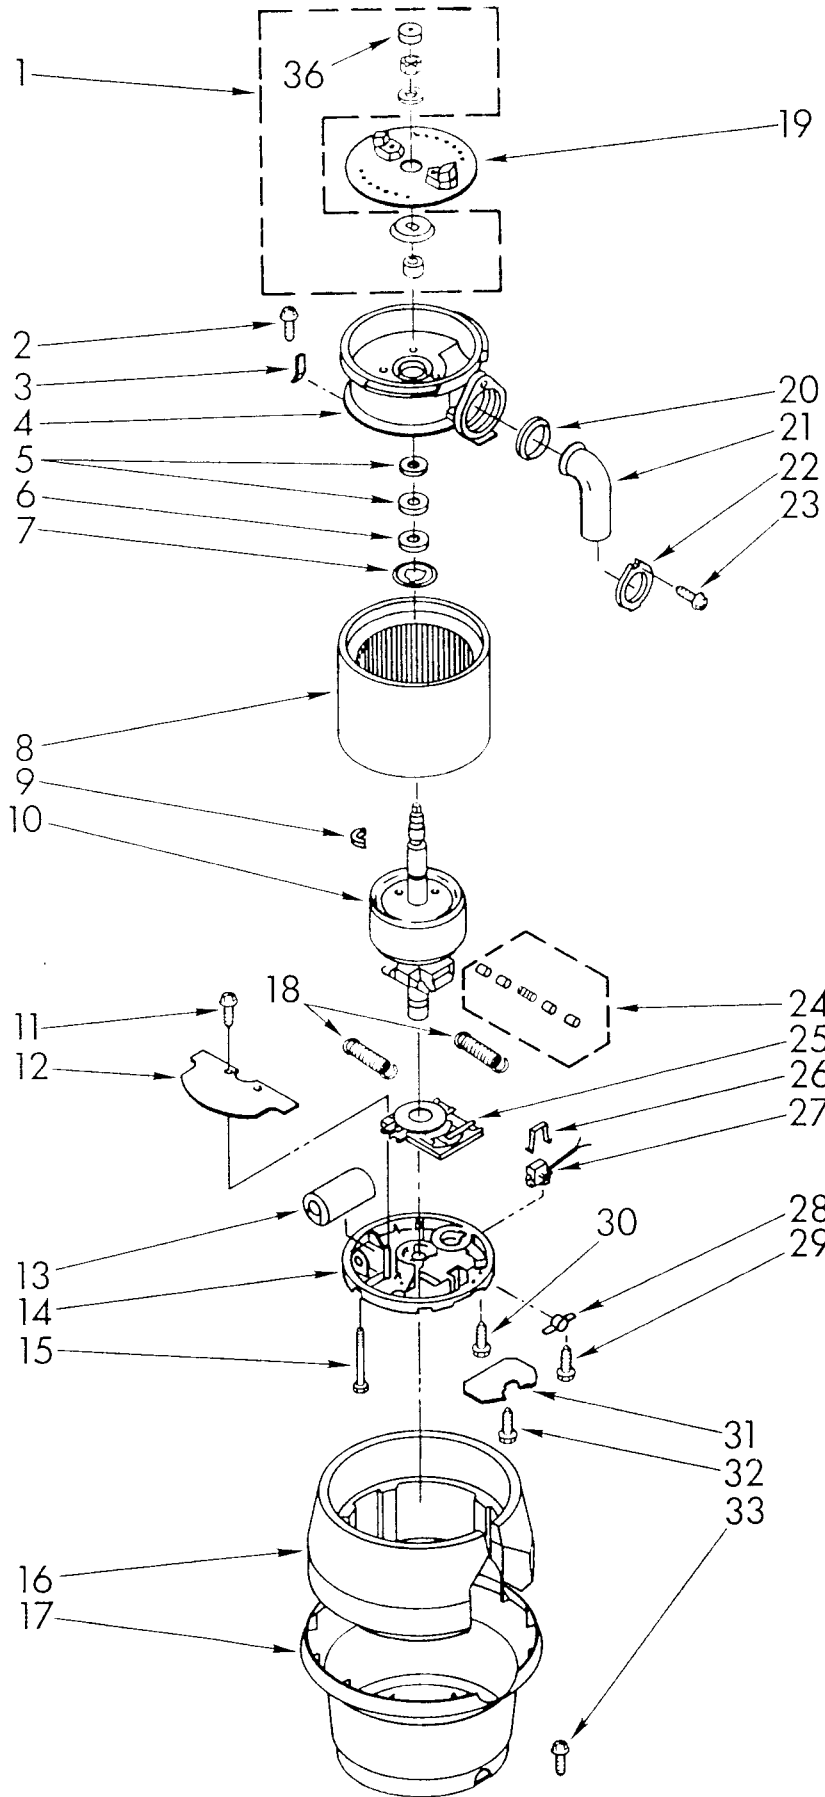

LOWER HOUSING AND MOTOR PARTS

For Model: KBDS250V0

FOR ORDERING INFORMATION REFER TO PARTS PRICE LIST