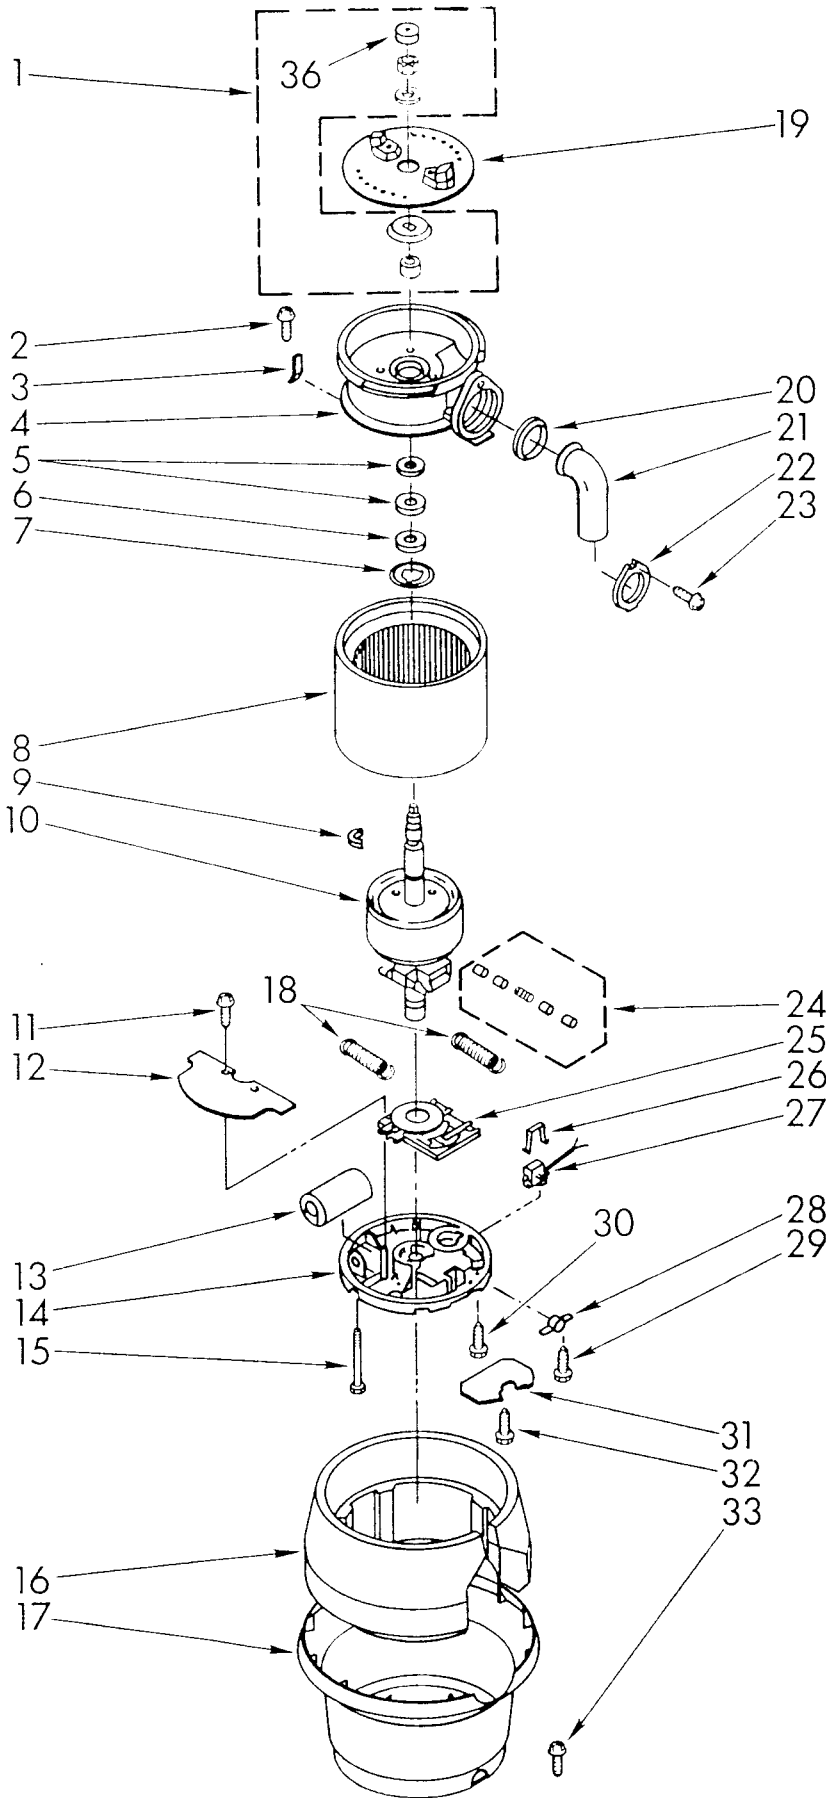

1	4211409	Lock Stopper Assembly
2	4211355	Gasket, Stopper (Inner)
3	4211410	Gasket, Stopper (Outer)
4	4211301	Flange, Strainer
5	4211302	Gasket, Strainer
6	4211303	Flange, Backup
7	4211304	Flange, Mounting
8	4211306	Ring, Retainer
9	4211411	Gasket, Mounting
10	4211308	Flange, Body
11	4211359	Gasket, Body
12	4211443	Shell Assembly, Trim (Top)
13	4211413	Band Assembly, Trim
14	4211417	Cover, Switch
15	4211418	Screw, Tapping (Switch Cover)
16	4211419	Bracket, Wire Cover
17	4211416	Insulation, Switch Cover
18	4211415	Switch, Push Button
19	4211420	Insulation, Top
20	4211305	Screw, Backup (3)
21	4211414	Container, Body Assembly (Includes Sound Insulation)
22	4211421	Body, Lower
23	4211365	Gasket, Shredder
24	4211366	Insulation, Sound
25	4211367	Shredder, Stationary

Following Parts Not Illustrated

LIT4211451	Guide, Use And Care
LIT4211452	Instructions, Installation
LIT4211487	Repair Parts List

LOWER HOUSING AND MOTOR PARTS

For Model: KBDS250V0

FOR ORDERING INFORMATION REFER TO PARTS PRICE LIST