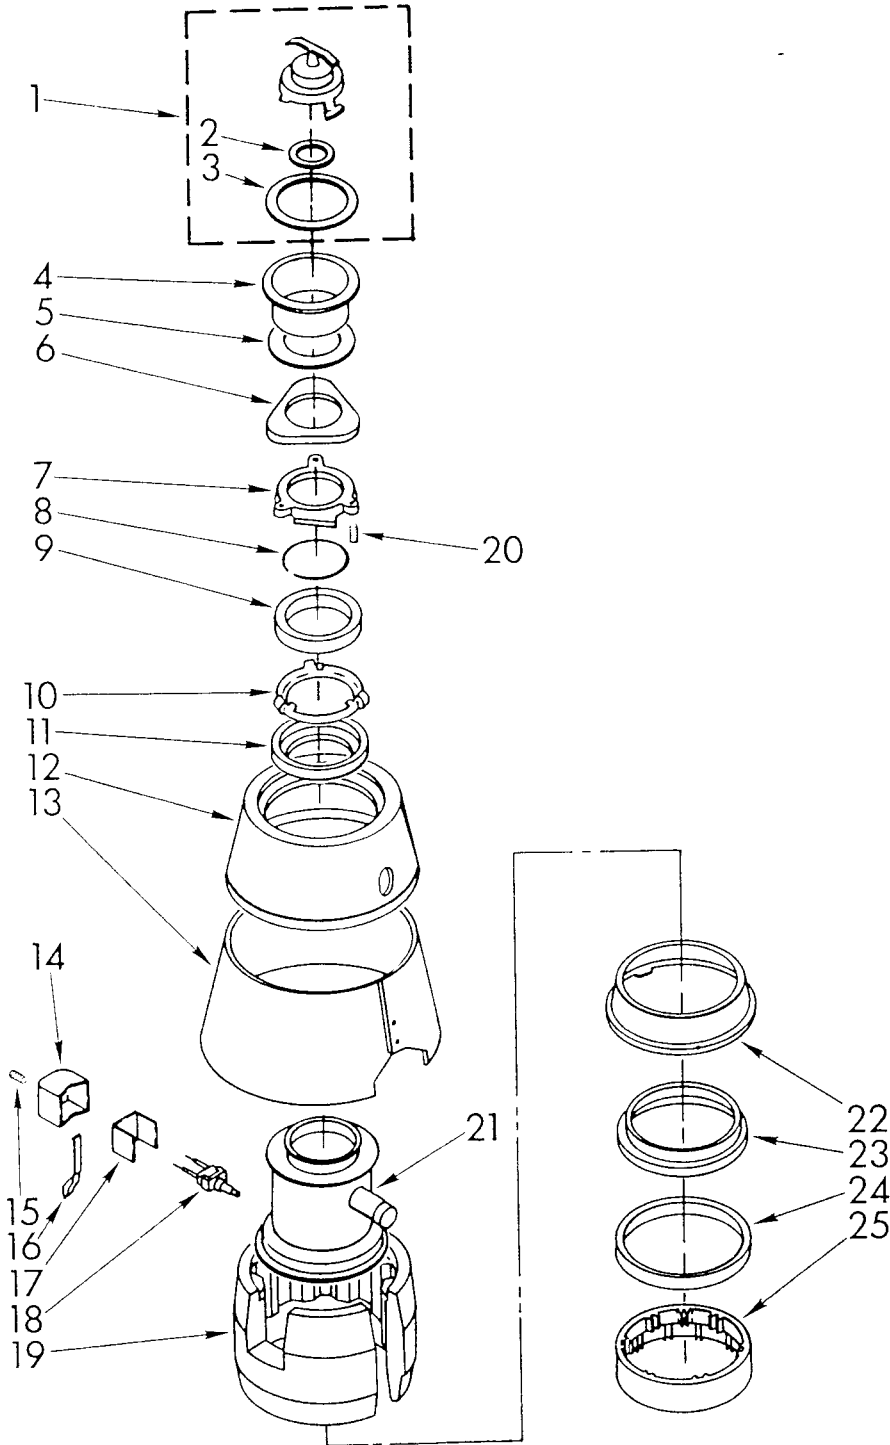

KITCHENAID KBDS250V0 Owner's Manual

[Shop genuine replacement parts for KITCHENAID
KBDS250V0](#)

[Find Your KITCHENAID Disposal Parts - Select From 75 Models](#)

----- Manual continues below -----

PARTS LIST FOR

KitchenAid

DISPOSER

**MODEL
KBDS250V0**

UPPER HOUSING AND FLANGE PARTS

KitchenAid INC.

ST. JOSEPH, MI 49085

1	4211409	Lock Stopper Assembly
2	4211355	Gasket, Stopper (Inner)
3	4211410	Gasket, Stopper (Outer)
4	4211301	Flange, Strainer
5	4211302	Gasket, Strainer
6	4211303	Flange, Backup
7	4211304	Flange, Mounting
8	4211306	Ring, Retainer
9	4211411	Gasket, Mounting
10	4211308	Flange, Body
11	4211359	Gasket, Body
12	4211443	Shell Assembly, Trim (Top)
13	4211413	Band Assembly, Trim
14	4211417	Cover, Switch
15	4211418	Screw, Tapping (Switch Cover)
16	4211419	Bracket, Wire Cover
17	4211416	Insulation, Switch Cover
18	4211415	Switch, Push Button
19	4211420	Insulation, Top
20	4211305	Screw, Backup (3)
21	4211414	Container, Body Assembly (Includes Sound Insulation)
22	4211421	Body, Lower
23	4211365	Gasket, Shredder
24	4211366	Insulation, Sound
25	4211367	Shredder, Stationary