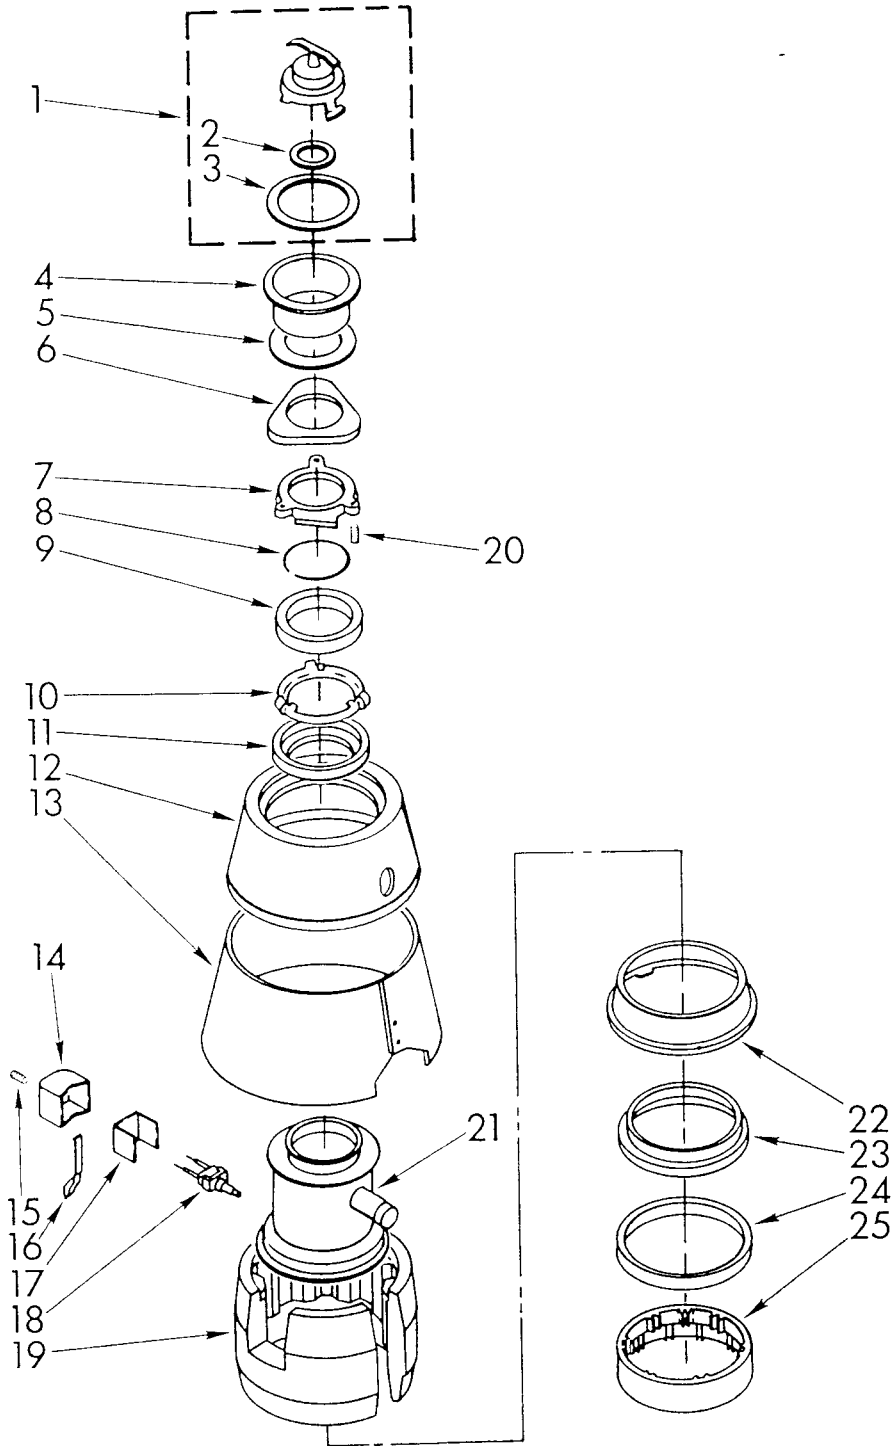

**PARTS LIST FOR**

**KitchenAid**

**DISPOSER**

**MODEL  
KBDS250V0**

**UPPER HOUSING AND FLANGE PARTS**

**KitchenAid** INC.  
ST. JOSEPH, MI 49085

1	4211409	Lock Stopper Assembly
2	4211355	Gasket, Stopper (Inner)
3	4211410	Gasket, Stopper (Outer)
4	4211301	Flange, Strainer
5	4211302	Gasket, Strainer
6	4211303	Flange, Backup
7	4211304	Flange, Mounting
8	4211306	Ring, Retainer
9	4211411	Gasket, Mounting
10	4211308	Flange, Body
11	4211359	Gasket, Body
12	4211443	Shell Assembly, Trim (Top)
13	4211413	Band Assembly, Trim
14	4211417	Cover, Switch
15	4211418	Screw, Tapping (Switch Cover)
16	4211419	Bracket, Wire Cover
17	4211416	Insulation, Switch Cover
18	4211415	Switch, Push Button
19	4211420	Insulation, Top
20	4211305	Screw, Backup (3)
21	4211414	Container, Body Assembly (Includes Sound Insulation)
22	4211421	Body, Lower
23	4211365	Gasket, Shredder
24	4211366	Insulation, Sound
25	4211367	Shredder, Stationary