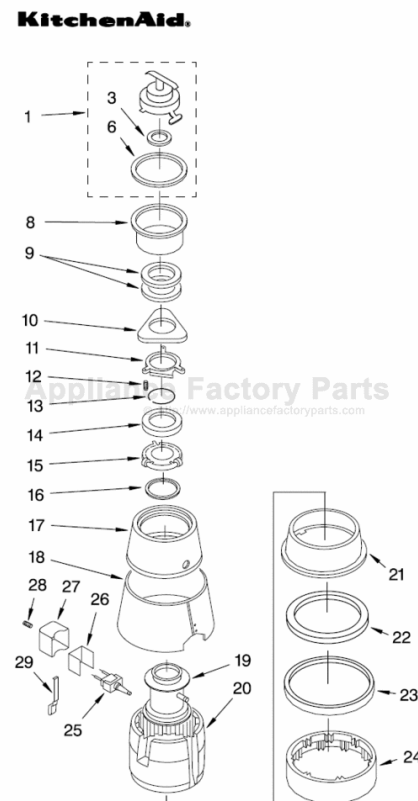

[Find Your KITCHENAID Disposal Parts - Select From 75 Models](#)

----- Manual continues below -----