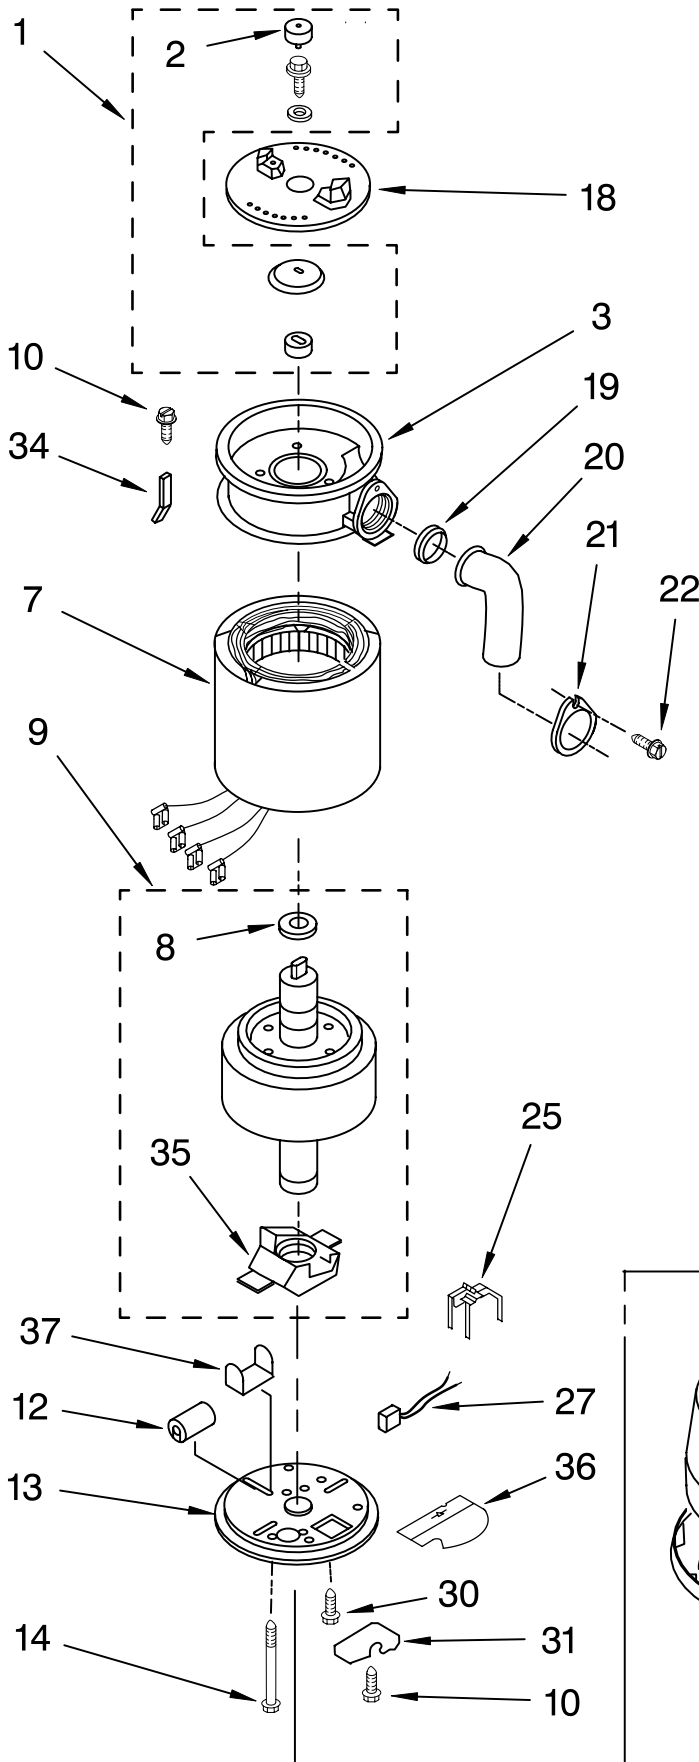

----- Manual continues below -----

UPPER HOUSING AND FLANGE PARTS

DISPOSER

KitchenAid®

For Model: KBDS250X3

Illus. No.	Part No.	DESCRIPTION
1	4211409	Stopper Assembly
3	4211355	Gasket, Stopper (Inner)
6	4211410	Gasket, Stopper (Outer)
8	4211553	Flange, Strainer
9	4211302	Gasket, Sink Flange (2)
10	4211303	Flange, Backup
11	4211304	Flange, Mounting
12	4211305	Screw, Backup (3)
13	4211306	Ring, Retaining
14	4211411	Gasket, Mounting
15	4211308	Flange, Body
16	4211359	Gasket, Body
17	4211443	Shell Assembly, Trim (Top)
18	4211413	Band, Trim Assembly
19	8174295	Container, Body Assembly (Includes Sound Insulation)
20	4211420	Insulation, Top
21	4211421	Body, Lower
22	4211365	Gasket, Shredder
23	4211366	Insulation, Sound
24	4211367	Shredder, Stationary
25	8174292	Switch, Pushbutton
26	4211416	Insulation, Switch Cover
27	4211417	Cover, Switch
28	4211418	Screw, Tapping
29	4211419	Bracket, Wire Cover

For Model: KBDS250X3

Illus. No.	Part No.	DESCRIPTION
1	4211578	Kit, Sleeve And Seal (Includes Plug, Bolt, Washer, Slinger And Sleeve)
2	4211341	Plug
3	4211492	End Bell Assembly (Upper)
7	4211375	Stator Assembly
8	4211321	Washer
9	4211632	Shaft Assembly (Includes 8 & 35)
10	4211612	Screw (4)
12	4211385	Capacitor
13	4211635	End Frame, Assembly (Lower)
14	4211348	Bolt, Thru (2)
15	4211393	Insulation, Bottom
16	8174321	Trim, Shell Assembly
18	4211631	Shredder Assembly, Rotating
19	4211344	Gasket, Tailpipe
20	4211370	Tailpipe
21	4211345	Flange, Tailpipe
22	4211346	Screw, Tailpipe
25	4211633	Switch Assembly, Start & Reverse
27	8174298	Overload, Protector
30	4211330	Screw, Ground
31	4211611	Cover, Terminal
32	4211435	Wrench Holder Assembly
33	4211396	Adapter, Sink
34	4211422	Shield, Wire Cover
35	4211322	Actuator Switch Centrifugal
36	4211326	Shield, Wire
37	8174299	Clip, Capacitor