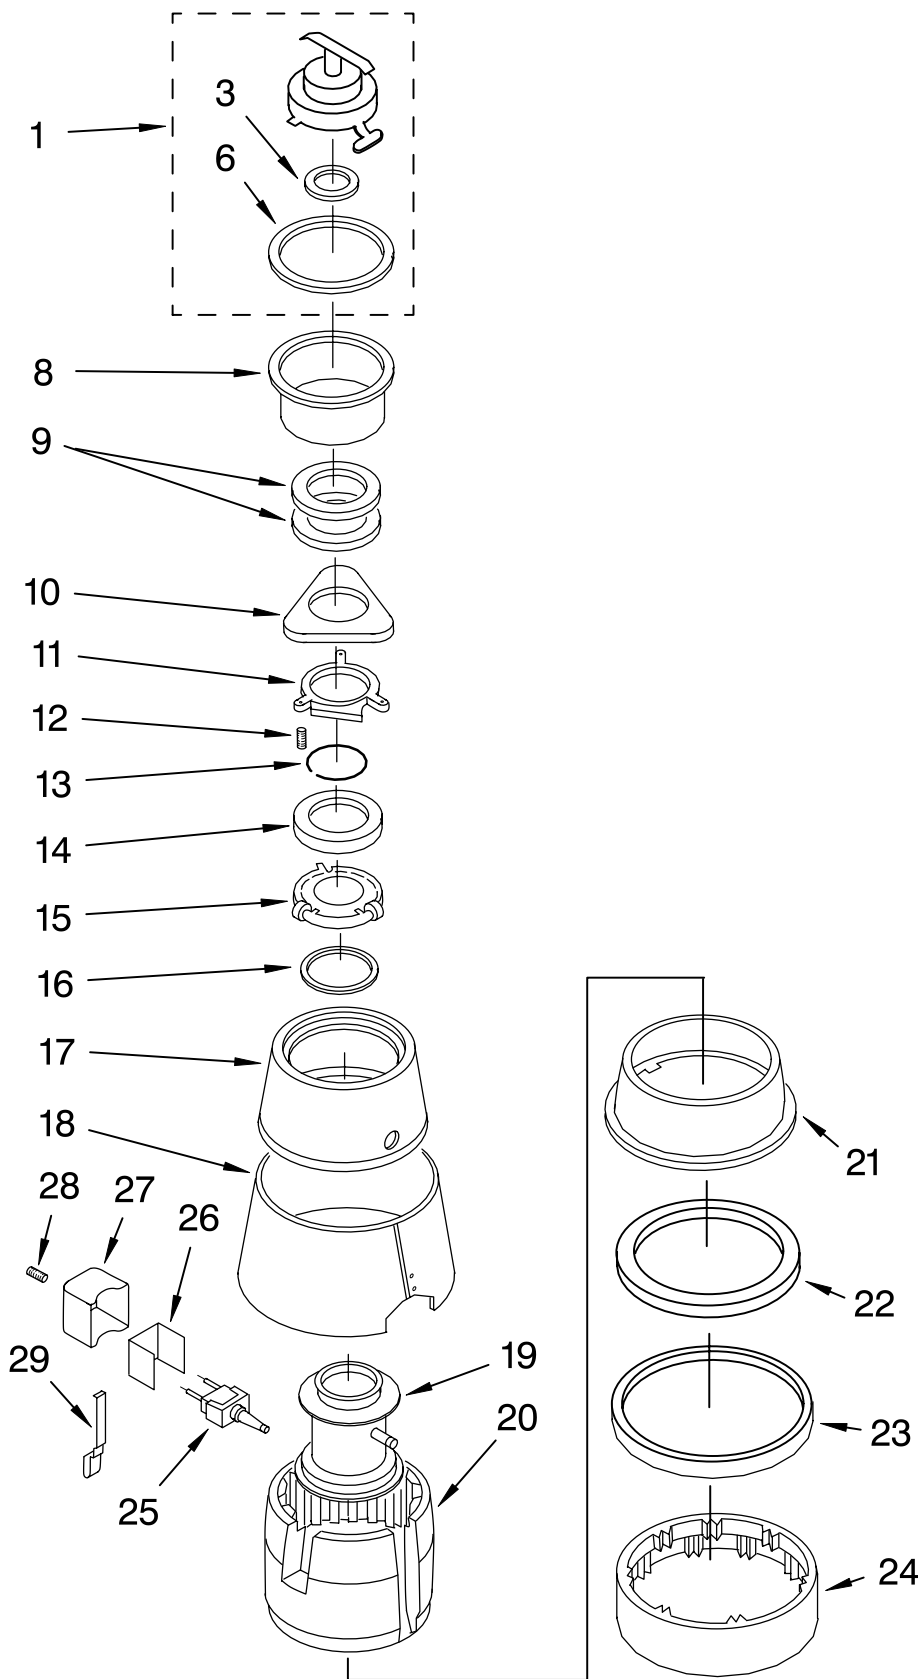

----- Manual continues below -----

UPPER HOUSING AND FLANGE PARTS

DISPOSER

KitchenAid®

For Model: KBDS250X3

Illus. No.	Part No.	DESCRIPTION
1	4211409	Stopper Assembly
3	4211355	Gasket, Stopper (Inner)
6	4211410	Gasket, Stopper (Outer)
8	4211553	Flange, Strainer
9	4211302	Gasket, Sink Flange (2)
10	4211303	Flange, Backup
11	4211304	Flange, Mounting
12	4211305	Screw, Backup (3)
13	4211306	Ring, Retaining
14	4211411	Gasket, Mounting
15	4211308	Flange, Body
16	4211359	Gasket, Body
17	4211443	Shell Assembly, Trim (Top)
18	4211413	Band, Trim Assembly
19	8174295	Container, Body Assembly (Includes Sound Insulation)
20	4211420	Insulation, Top
21	4211421	Body, Lower
22	4211365	Gasket, Shredder
23	4211366	Insulation, Sound
24	4211367	Shredder, Stationary
25	8174292	Switch, Pushbutton
26	4211416	Insulation, Switch Cover
27	4211417	Cover, Switch
28	4211418	Screw, Tapping
29	4211419	Bracket, Wire Cover

For Model: KBDS250X3

Illus. No.	Part No.	DESCRIPTION
1	4211578	Kit, Sleeve And Seal (Includes Plug, Bolt, Washer, Slinger And Sleeve)
2	4211341	Plug
3	4211492	End Bell Assembly (Upper)
7	4211375	Stator Assembly
8	4211321	Washer
9	4211632	Shaft Assembly (Includes 8 & 35)
10	4211612	Screw (4)
12	4211385	Capacitor
13	4211635	End Frame, Assembly (Lower)
14	4211348	Bolt, Thru (2)
15	4211393	Insulation, Bottom
16	8174321	Trim, Shell Assembly
18	4211631	Shredder Assembly, Rotating
19	4211344	Gasket, Tailpipe
20	4211370	Tailpipe
21	4211345	Flange, Tailpipe
22	4211346	Screw, Tailpipe
25	4211633	Switch Assembly, Start & Reverse
27	8174298	Overload, Protector
30	4211330	Screw, Ground
31	4211611	Cover, Terminal
32	4211435	Wrench Holder Assembly
33	4211396	Adapter, Sink
34	4211422	Shield, Wire Cover
35	4211322	Actuator Switch Centrifugal
36	4211326	Shield, Wire
37	8174299	Clip, Capacitor