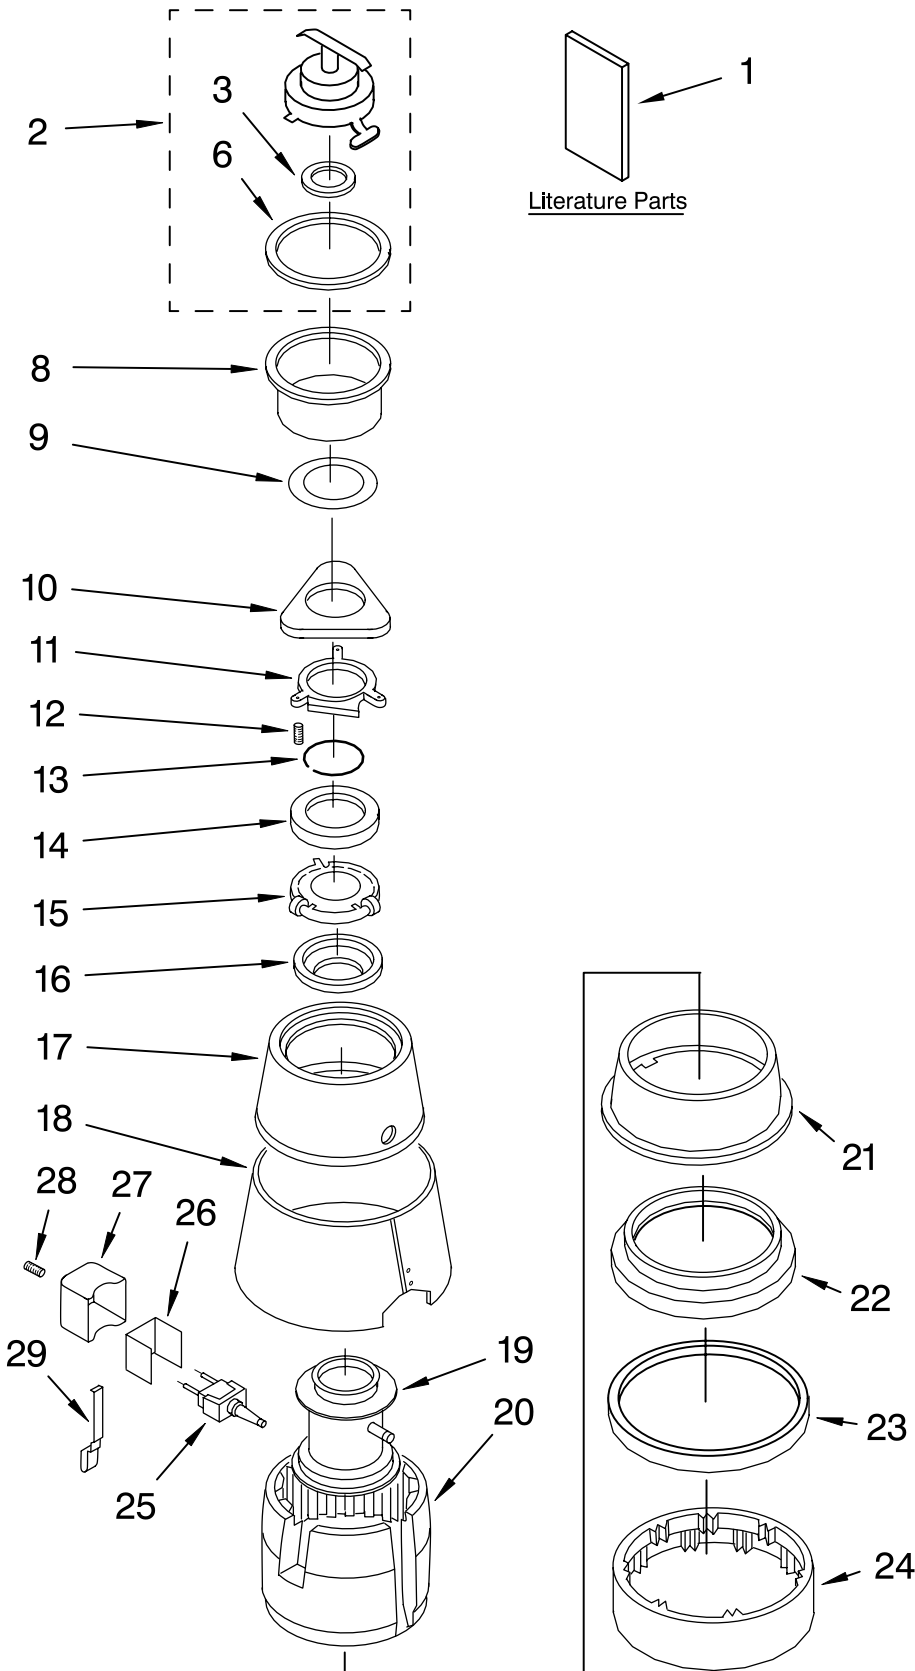

UPPER HOUSING AND FLANGE PARTS

DISPOSER

KitchenAid®

For Model: KBDS250X5

Illus. No.	Part No.	DESCRIPTION
1	W10296114	Literature Guide, Use & Care
	W10280319	Repair Parts List
	4211562	Instructions, Installation
2	4211409	Stopper Assembly
3	4211355	Gasket, Stopper (Inner)
6	4211410	Gasket, Stopper (Outer)
8	4211553	Flange, Strainer
9	4211606	Gasket, Fiber
10	4211303	Flange, Backup
11	4211304	Flange, Mounting
12	4211305	Screw, Backup (3)
13	4211306	Ring, Retaining
14	4211411	Gasket, Mounting
15	4211308	Flange, Body
16	4211359	Gasket, Body
17	4211443	Shell Assembly, Trim (Top)
18	4211413	Band, Trim Assembly
19	8174295	Container, Body Assembly (Includes Sound Insulation)
20	8174296	Insulation, Top
21	8174297	Body, Lower
22	4211365	Gasket, Shredder
23	4211366	Insulation, Sound
24	4211630	Shredder, Stationary
25	4172168	Switch, Pushbutton
26	4211416	Insulation, Switch Cover
27	4211417	Cover, Switch
28	4211418	Screw, Tapping
29	4211419	Bracket, Wire Cover

FOR ORDERING INFORMATION REFER TO PARTS PRICE LIST

LOWER HOUSING AND MOTOR PARTS

For Model: KBDS250X5

Illus. No.	Part No.	DESCRIPTION
1	4211578	Kit, Sleeve And Seal (Includes Plug, Bolt, Washer, Slinger And Sleeve)
2	4211341	Plug
3	4211492	End Bell Assembly (Upper)
7	4211375	Stator Assembly
8	4211321	Washer
9	4211632	Shaft Assembly (Includes 8 & 35)
10	4211612	Screw (4)
12	4211385	Capacitor
13	4211635	End Frame, Assembly (Lower)
14	4211348	Bolt, Thru (2)
15	4211393	Insulation, Bottom
16	8174321	Trim, Shell Assembly
18	4211631	Shredder Assembly, Rotating
19	4211344	Gasket, Tailpipe
20	4211370	Tailpipe
21	4211345	Flange, Tailpipe
22	4211346	Screw, Tailpipe
25	4211633	Switch Assembly, Start & Reverse
27	8174298	Overload, Protector
30	4211330	Screw, Ground
31	4211611	Cover, Terminal
32	4211435	Wrench Holder Assembly
33	4211396	Adapter, Sink
34	4211422	Shield, Wire Cover
35	4211322	Actuator Switch Centrifugal
36	4211326	Shield, Wire
37	8174299	Clip, Capacitor

FOR ORDERING INFORMATION REFER TO PARTS PRICE LIST