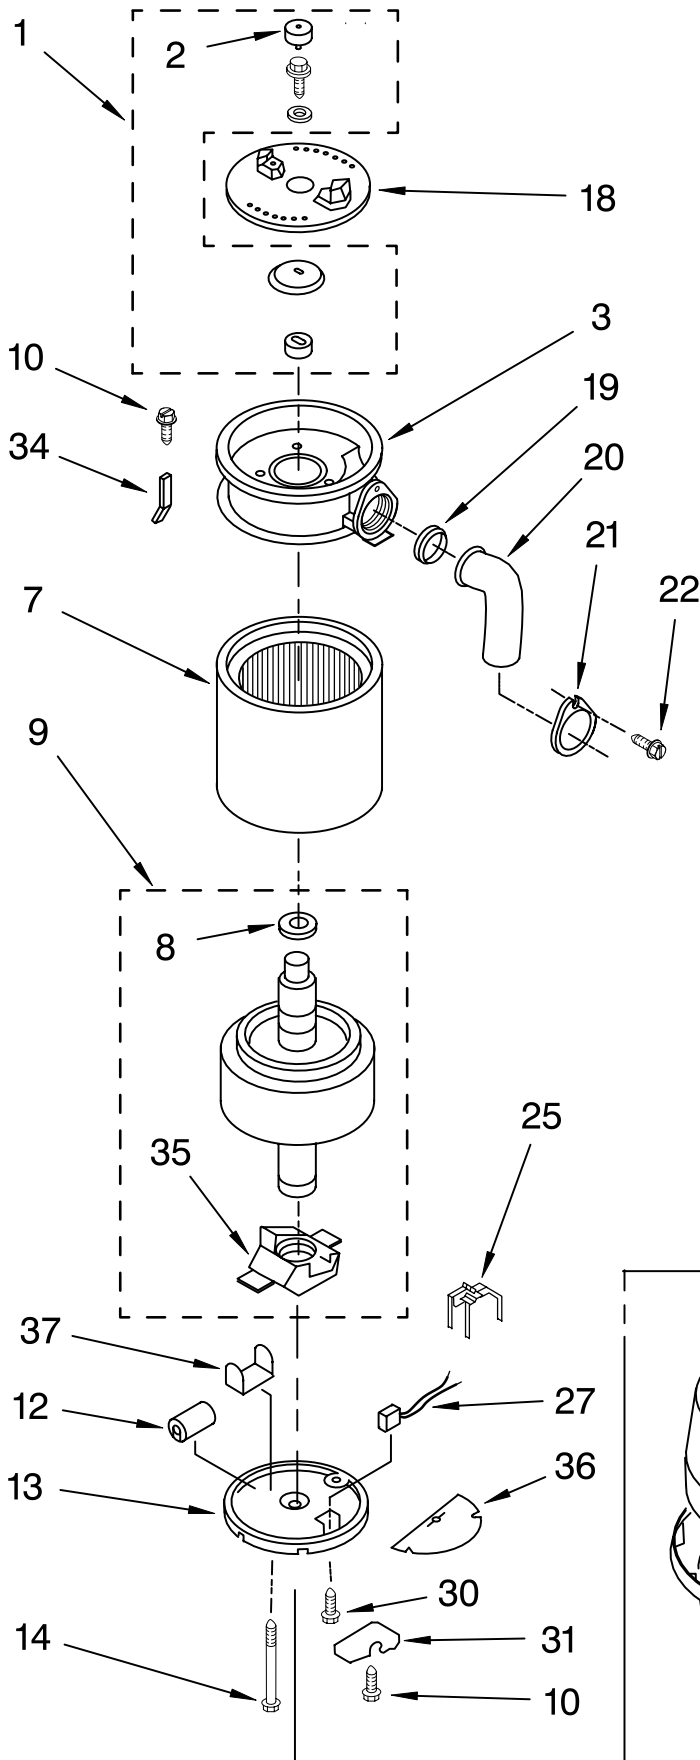

UPPER HOUSING AND FLANGE PARTS

DISPOSER

KitchenAid®

For Model: KBDS250X5

Illus. No.	Part No.	DESCRIPTION
1	W10296114	Literature Guide, Use & Care
	W10280319	Repair Parts List
	4211562	Instructions, Installation
2	4211409	Stopper Assembly
3	4211355	Gasket, Stopper (Inner)
6	4211410	Gasket, Stopper (Outer)
8	4211553	Flange, Strainer
9	4211606	Gasket, Fiber
10	4211303	Flange, Backup
11	4211304	Flange, Mounting
12	4211305	Screw, Backup (3)
13	4211306	Ring, Retaining
14	4211411	Gasket, Mounting
15	4211308	Flange, Body
16	4211359	Gasket, Body
17	4211443	Shell Assembly, Trim (Top)
18	4211413	Band, Trim Assembly
19	8174295	Container, Body Assembly (Includes Sound Insulation)
20	8174296	Insulation, Top
21	8174297	Body, Lower
22	4211365	Gasket, Shredder
23	4211366	Insulation, Sound
24	4211630	Shredder, Stationary
25	4172168	Switch, Pushbutton
26	4211416	Insulation, Switch Cover
27	4211417	Cover, Switch
28	4211418	Screw, Tapping
29	4211419	Bracket, Wire Cover

FOR ORDERING INFORMATION REFER TO PARTS PRICE LIST

LOWER HOUSING AND MOTOR PARTS

For Model: KBDS250X5

Illus. No.	Part No.	DESCRIPTION
1	4211578	Kit, Sleeve And Seal (Includes Plug, Bolt, Washer, Slinger And Sleeve)
2	4211341	Plug
3	4211492	End Bell Assembly (Upper)
7	4211375	Stator Assembly
8	4211321	Washer
9	4211632	Shaft Assembly (Includes 8 & 35)
10	4211612	Screw (4)
12	4211385	Capacitor
13	4211635	End Frame, Assembly (Lower)
14	4211348	Bolt, Thru (2)
15	4211393	Insulation, Bottom
16	8174321	Trim, Shell Assembly
18	4211631	Shredder Assembly, Rotating
19	4211344	Gasket, Tailpipe
20	4211370	Tailpipe
21	4211345	Flange, Tailpipe
22	4211346	Screw, Tailpipe
25	4211633	Switch Assembly, Start & Reverse
27	8174298	Overload, Protector
30	4211330	Screw, Ground
31	4211611	Cover, Terminal
32	4211435	Wrench Holder Assembly
33	4211396	Adapter, Sink
34	4211422	Shield, Wire Cover
35	4211322	Actuator Switch Centrifugal
36	4211326	Shield, Wire
37	8174299	Clip, Capacitor

FOR ORDERING INFORMATION REFER TO PARTS PRICE LIST