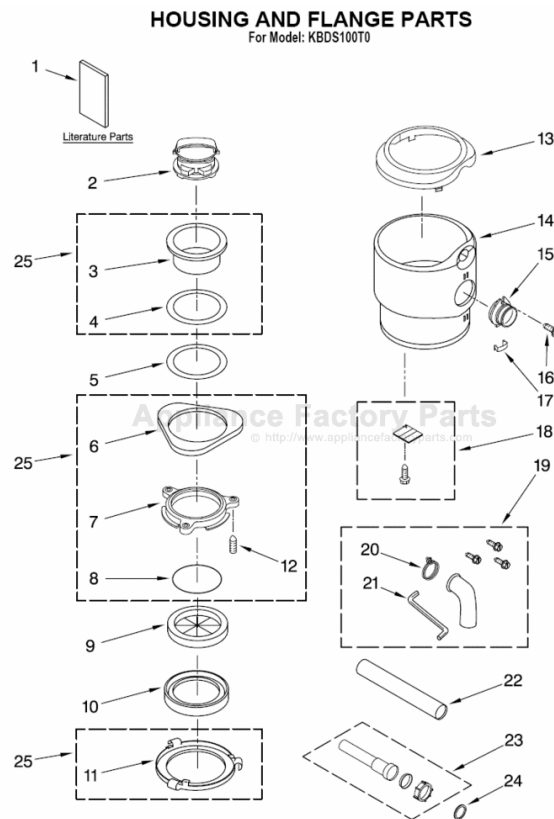

KITCHENAID KBDS100T0 Owner's Manual

[Shop genuine replacement parts for KITCHENAID
KBDS100T0](#)

[Find Your KITCHENAID Disposal Parts - Select From 75 Models](#)

----- Manual continues below -----

PARTS LIST

for

KitchenAid®

DISPOSER

1 HP – BATCH FEED

MODEL:

KBDS100T0

FOR CUSTOMER SATISFACTION ALWAYS USE
FACTORY SPECIFICATION PARTS

KITCHENAID

ST. JOSEPH MICHIGAN 49085

HOUSING AND FLANGE PARTS

For Model: KBDS100T0

FOR ORDERING INFORMATION REFER TO PARTS PRICE LIST

HOUSING AND FLANGE PARTS

For Model: KBDS100T0

Illus. No.	Part No.	DESCRIPTION
1		Literature
	W10171476	Guide, Use & Care
	W10166572	Repair Parts List
2	W10171477	Stopper Assembly
3	W10171101	Flange, Sink
4	4211606	Gasket, Fiber
5	4211302	Seal, Sink Flange
6	W10171102	Flange, Backup
7	4211304	Flange, Mounting
8	4211306	Ring, Snap
9	W10171478	Baffle, Sink Guard
10	W10171105	Gasket, Mounting
11	4211308	Flange, Body
12	W10171103	Screw, Backup
13	W10171483	Trim, Shell (Cap)
14	W10171484	Shell, Trim
15	W10171109	Coupler, Flex
16	W10171108	Screw
17	8174342	Clip
18	8174315	Cover, Terminal
19	W10171110	Installation Kit
20	W10171111	Clamp, Spring
21	8174310	Wrench
22	W10171112	Tube, Discharge
23	W10171480	Tube, Extension Assembly
24	W10171481	Flange, Backup
25	W10179031	Mounting Assembly

OPTIONAL PARTS NOT ILLUSTRATED

W10175941 Flange, Extended
W10168269 Disposer, Complete

FOR ORDERING INFORMATION REFER TO PARTS PRICE LIST