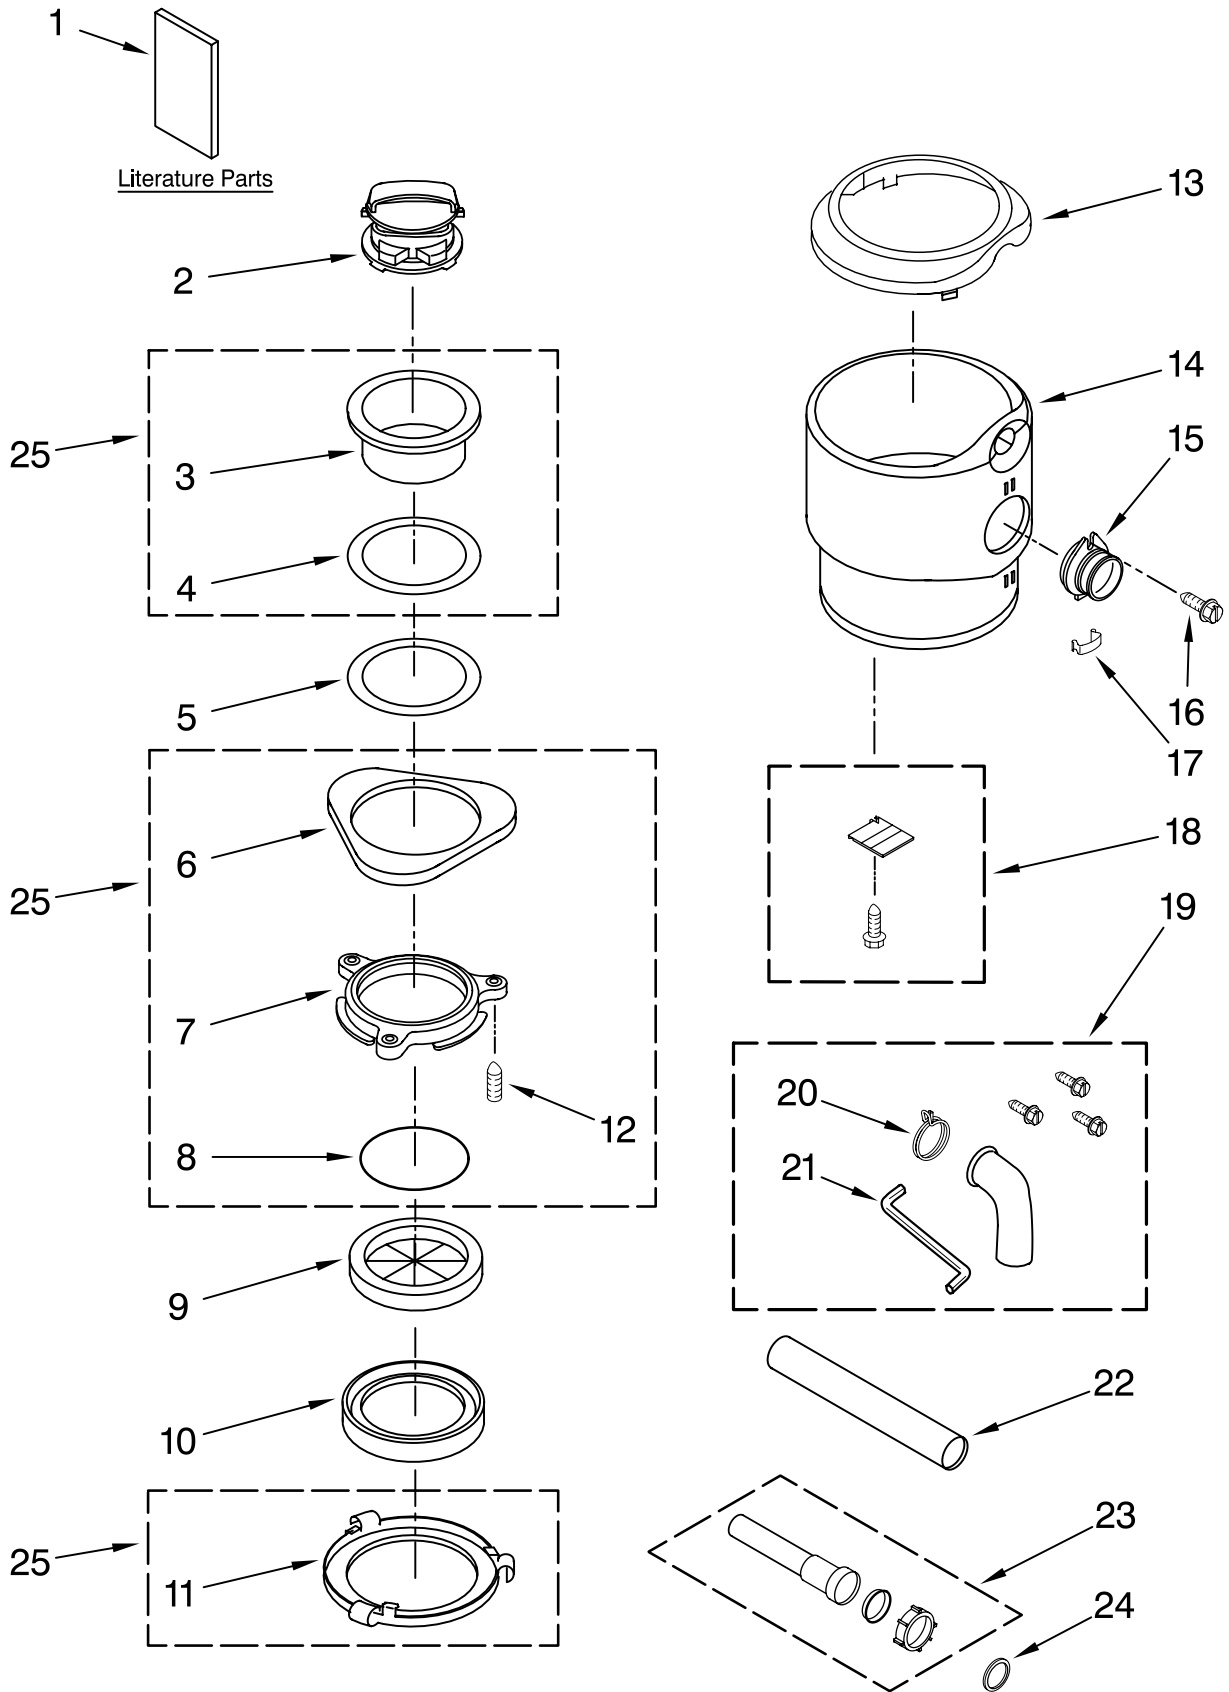

for

KitchenAid®

DISPOSER

1 HP – BATCH FEED

MODEL:

KBDS100T0

FOR CUSTOMER SATISFACTION ALWAYS USE
FACTORY SPECIFICATION PARTS

KITCHENAID

ST. JOSEPH MICHIGAN 49085

HOUSING AND FLANGE PARTS

For Model: KBDS100T0

FOR ORDERING INFORMATION REFER TO PARTS PRICE LIST

HOUSING AND FLANGE PARTS

For Model: KBDS100T0

Illus. No.	Part No.	DESCRIPTION
1		Literature
	W10171476	Guide, Use & Care
	W10166572	Repair Parts List
2	W10171477	Stopper Assembly
3	W10171101	Flange, Sink
4	4211606	Gasket, Fiber
5	4211302	Seal, Sink Flange
6	W10171102	Flange, Backup
7	4211304	Flange, Mounting
8	4211306	Ring, Snap
9	W10171478	Baffle, Sink Guard
10	W10171105	Gasket, Mounting
11	4211308	Flange, Body
12	W10171103	Screw, Backup
13	W10171483	Trim, Shell (Cap)
14	W10171484	Shell, Trim
15	W10171109	Coupler, Flex
16	W10171108	Screw
17	8174342	Clip
18	8174315	Cover, Terminal
19	W10171110	Installation Kit
20	W10171111	Clamp, Spring
21	8174310	Wrench
22	W10171112	Tube, Discharge
23	W10171480	Tube, Extension Assembly
24	W10171481	Flange, Backup
25	W10179031	Mounting Assembly

OPTIONAL PARTS NOT ILLUSTRATED

W10175941 Flange, Extended
W10168269 Disposer, Complete

FOR ORDERING INFORMATION REFER TO PARTS PRICE LIST