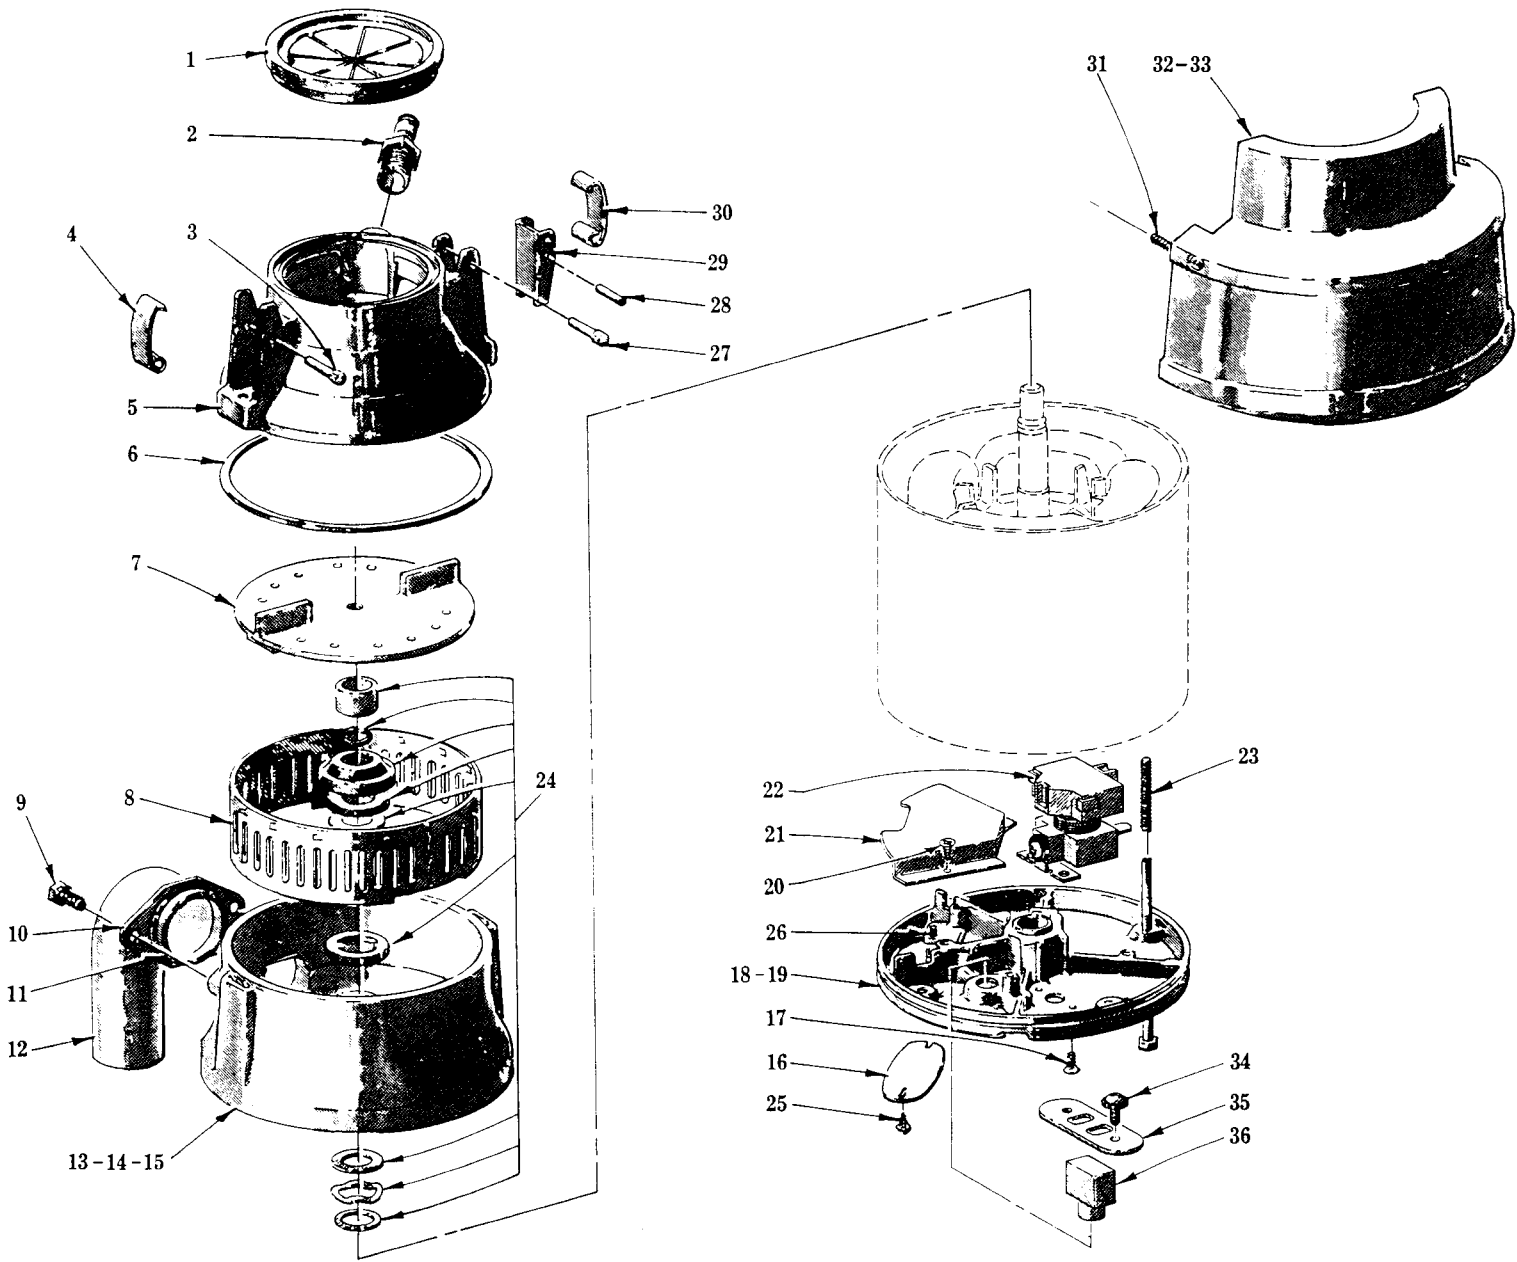

----- Manual continues below -----

Catalog of

REPLACEMENT PARTS

KitchenAid®

VALUE FOOD WASTE DISPOSERS

ML-42133	KD100
ML-42134	KD200
ML-41837	KWC200B
ML-42130	KWC200C

PL-19977

POWER UNIT

1	242652	Guard - Splash
2	240758	Connector - Male Hose
3	PG-8-2	Groov-Pin - Type C Driv-Loc, 1/8 x 1-1/4
4	202514	Hook - Clamp
5	110974-9	Housing - Upper (Gray)
6	201424	Gasket - Waist
7	242132-1	Flywheel Assy
8	115137-2	Ring - Shredder
9	SC-36-14	Cap Screw - 1/4-20 x 1/2 Hex Hd
10	241026	Flange - Spout
11	115818	Seal - Spout
12	240119	Spout & Seal Assy. (Incls. item 11)
13	110399-26	Lower Housing Assy. (Gray) (KD100/KD200)
14	110399-25	Lower Housing Assy. (Gray) (Hobart Motor) (KWC200C)
15	110399-24	Lower Housing Assy. (G.E. Motor) (KWC200B/C)
16	109923	Cover - Elec. Access
17	SC-14-88	Mach. Screw 8-32 x 1/4 Flat Hd
18	243147-2	Bearing Bracket Assy. (Gray) (Hobart Motor)
19	243147-1	Bearing Bracket Assy. (G.E. Motor)
20	SD-12-30	Self-Tapping Screw 6-32 x 5/16 Phil. Pan Hd., Type T
21	115314	Barrier - Electrical Enclosure
22	87714-17-1	Relay (115 V., 60 Hz.)
23	243173	Screw - Stator
24	240593-2	Water Seal Service Kit
25	SD-12-30	Self-Tapping Screw 6-32 x 5/16 Phil. Pan Hd., Type T
26	202559	Screw - Machine Grounding
27	PG-8-2	Groov-Pin - Type C Driv-Loc, 1/8 x 1-1/4
28	202917	Pin - Hinge
29	202515	Lever - Clamp
30	202514	Hook - Clamp
31	115369	Self-Tapping Screw 6-20 x 11/16 Phil. Pan Hd., Type B (KWC200B)
32	243184	Shell - Sound Barrier (Front)
33	242006	Shell - Sound Barrier (Punched) (Rear)
34	278497	Screw Assy. - Protector
35	121403	Retainer - Protector
36	294681-4	Protector

PL-19978

SINK FLANGE UNIT

1	202125	Closure - Vinyl (KD100/KD200)
2	242915	Seal - Closure (KWC200B/C)
3	203907-1	Flange - Sink
4	201462	Gasket - Paperboard
5	202700	Washer - Pressure
6	202501	Screw - Jack
7	203160	Plate - Support
8	202536	Ring - Snap
	242978	Closure Assy. (Incls. item 2) (KWC200B/C)
	200338-23	Sink Flange Assy. (Incls. items 3 thru 8)