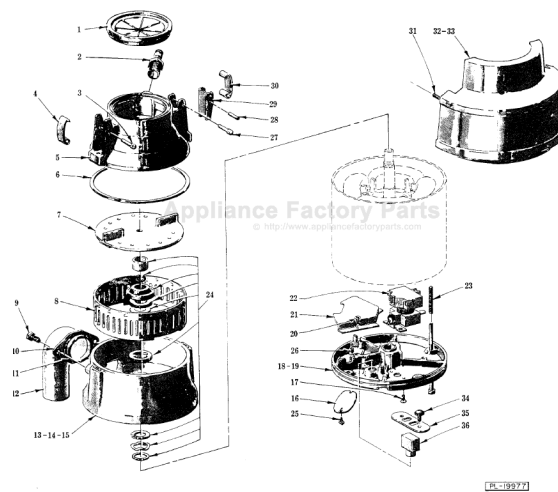

[Find Your KITCHENAID Disposal Parts - Select From 75 Models](#)

----- Manual continues below -----