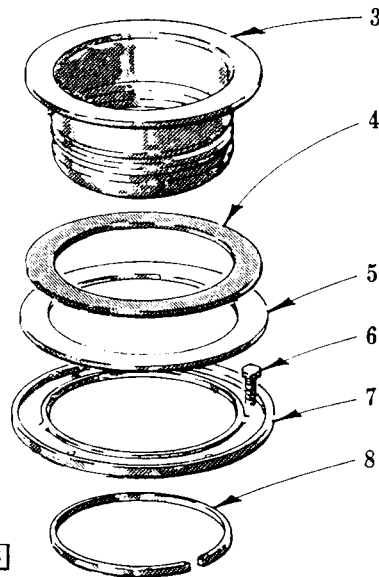

----- Manual continues below -----

Catalog of

REPLACEMENT PARTS

KitchenAid®

VALUE FOOD WASTE DISPOSERS

ML-42133	KD100
ML-42134	KD200
ML-41837	KWC200B
ML-42130	KWC200C

PL-19977

POWER UNIT

1	242652	Guard - Splash
2	240758	Connector - Male Hose
3	PG-8-2	Groov-Pin - Type C Driv-Loc, 1/8 x 1-1/4
4	202514	Hook - Clamp
5	110974-9	Housing - Upper (Gray)
6	201424	Gasket - Waist
7	242132-1	Flywheel Assy
8	115137-2	Ring - Shredder
9	SC-36-14	Cap Screw - 1/4-20 x 1/2 Hex Hd
10	241026	Flange - Spout
11	115818	Seal - Spout
12	240119	Spout & Seal Assy. (Incls. item 11)
13	110399-26	Lower Housing Assy. (Gray) (KD100/KD200)
14	110399-25	Lower Housing Assy. (Gray) (Hobart Motor) (KWC200C)
15	110399-24	Lower Housing Assy. (G.E. Motor) (KWC200B/C)
16	109923	Cover - Elec. Access
17	SC-14-88	Mach. Screw 8-32 x 1/4 Flat Hd
18	243147-2	Bearing Bracket Assy. (Gray) (Hobart Motor)
19	243147-1	Bearing Bracket Assy. (G.E. Motor)
20	SD-12-30	Self-Tapping Screw 6-32 x 5/16 Phil. Pan Hd., Type T
21	115314	Barrier - Electrical Enclosure
22	87714-17-1	Relay (115 V., 60 Hz.)
23	243173	Screw - Stator
24	240593-2	Water Seal Service Kit
25	SD-12-30	Self-Tapping Screw 6-32 x 5/16 Phil. Pan Hd., Type T
26	202559	Screw - Machine Grounding
27	PG-8-2	Groov-Pin - Type C Driv-Loc, 1/8 x 1-1/4
28	202917	Pin - Hinge
29	202515	Lever - Clamp
30	202514	Hook - Clamp
31	115369	Self-Tapping Screw 6-20 x 11/16 Phil. Pan Hd., Type B (KWC200B)
32	243184	Shell - Sound Barrier (Front)
33	242006	Shell - Sound Barrier (Punched) (Rear)
34	278497	Screw Assy. - Protector
35	121403	Retainer - Protector
36	294681-4	Protector

PL-19978

SINK FLANGE UNIT

1	202125	Closure - Vinyl (KD100/KD200)
2	242915	Seal - Closure (KWC200B/C)
3	203907-1	Flange - Sink
4	201462	Gasket - Paperboard
5	202700	Washer - Pressure
6	202501	Screw - Jack
7	203160	Plate - Support
8	202536	Ring - Snap
	242978	Closure Assy. (Incls. item 2) (KWC200B/C)
	200338-23	Sink Flange Assy. (Incls. items 3 thru 8)