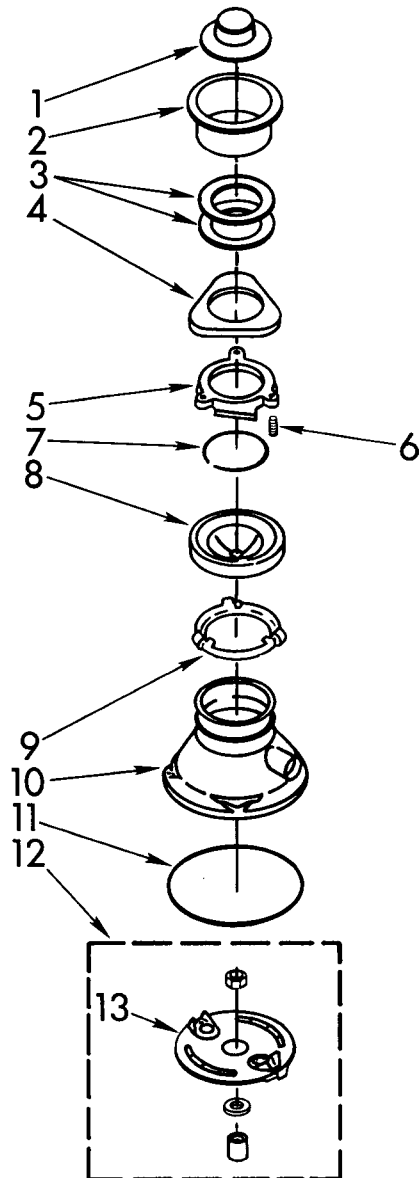

UPPER HOUSING AND FLANGE PARTS

[Find Your KITCHENAID Disposal Parts - Select From 75 Models](#)

----- Manual continues below -----

PARTS LIST FOR

KitchenAid

DISPOSER

**MODEL
KCDB150S0**

UPPER HOUSING AND FLANGE PARTS

4-92 Litho in U.S.A.

KitchenAid

ST. JOSEPH, MI 49085

© 1988, 1992 KITCHENAID

Part No. 4211436 Rev. A

5-92

1	4211300	Stopper Assembly
2	4211301	Flange, Strainer
3	4211302	Seal, Sink Flange
4	4211303	Flange, Backup
5	4211304	Flange, Mounting
6	4211305	Screw, Backup (3)
7	4211306	Ring, Retaining
8	4211307	Gasket, Mounting
9	4211308	Flange, Body
10	4211309	Container, Body Assembly
11	4211310	O-Ring
12	4211311	Kit, Sleeve And Seal (Includes Nut, Slinger & Sleeve)
13	4211312	Shredder Assembly, Rotating

LOWER HOUSING AND MOTOR PARTS

For Model: KCDB150S0

1	4211313	End Bell Assembly, Upper
2	4211314	Seal, Water & Oil
3	4211315	Washer, Thrust
4	4211349	Rotor & Shaft Assembly
5	4211321	Washer
6	4211322	Actuator Assembly, Centrifugal
7	4211350	Stator Assembly
8	4211324	Switch Assembly, Start
9	4211325	Protector, Overload
10	4211327	End Frame Assembly, Lower
11	4211331	Bolt, Thru
12	4211316	Gasket, Tailpipe
13	4211317	Tailpipe
14	4211318	Flange, Tailpipe
15	4211319	Screw, Tailpipe
16	4211351	Shield, Wire
17	4211328	Cover, Terminal
18	4211329	Screw
19	4211330	Screw, Ground
20	4211397	Emergency, Wrench Assembly
21	4211396	Adapter, Sink Assembly
22	4211564	Kit, Installation (Includes Nos. 12, 13, 14, 15, 20, Instructions and Use and Care Guide)