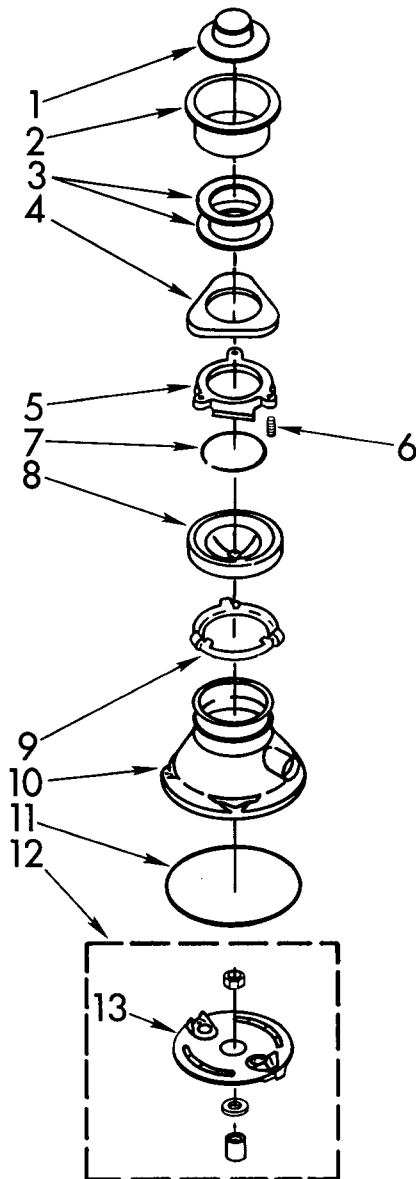

PARTS LIST FOR

KitchenAid

DISPOSER

**MODEL
KCDB150S0**

UPPER HOUSING AND FLANGE PARTS

4-92 Litho in U.S.A.

KitchenAid

ST. JOSEPH, MI 49085

© 1988, 1992 KITCHENAID

Part No. 4211436 Rev. A

5-92

1	4211300	Stopper Assembly
2	4211301	Flange, Strainer
3	4211302	Seal, Sink Flange
4	4211303	Flange, Backup
5	4211304	Flange, Mounting
6	4211305	Screw, Backup (3)
7	4211306	Ring, Retaining
8	4211307	Gasket, Mounting
9	4211308	Flange, Body
10	4211309	Container, Body Assembly
11	4211310	O-Ring
12	4211311	Kit, Sleeve And Seal (Includes Nut, Slinger & Sleeve)
13	4211312	Shredder Assembly, Rotating

LOWER HOUSING AND MOTOR PARTS

For Model: KCDB150S0

1	4211313	End Bell Assembly, Upper
2	4211314	Seal, Water & Oil
3	4211315	Washer, Thrust
4	4211349	Rotor & Shaft Assembly
5	4211321	Washer
6	4211322	Actuator Assembly, Centrifugal
7	4211350	Stator Assembly
8	4211324	Switch Assembly, Start
9	4211325	Protector, Overload
10	4211327	End Frame Assembly, Lower
11	4211331	Bolt, Thru
12	4211316	Gasket, Tailpipe
13	4211317	Tailpipe
14	4211318	Flange, Tailpipe
15	4211319	Screw, Tailpipe
16	4211351	Shield, Wire
17	4211328	Cover, Terminal
18	4211329	Screw
19	4211330	Screw, Ground
20	4211397	Emergency, Wrench Assembly
21	4211396	Adapter, Sink Assembly
22	4211564	Kit, Installation (Includes Nos. 12, 13, 14, 15, 20, Instructions and Use and Care Guide)

Following Parts Not Illustrated

LIT4171071	Guide, Use And Care
LIT4171069	Instructions, Installation
LIT4211436	Repair Parts List