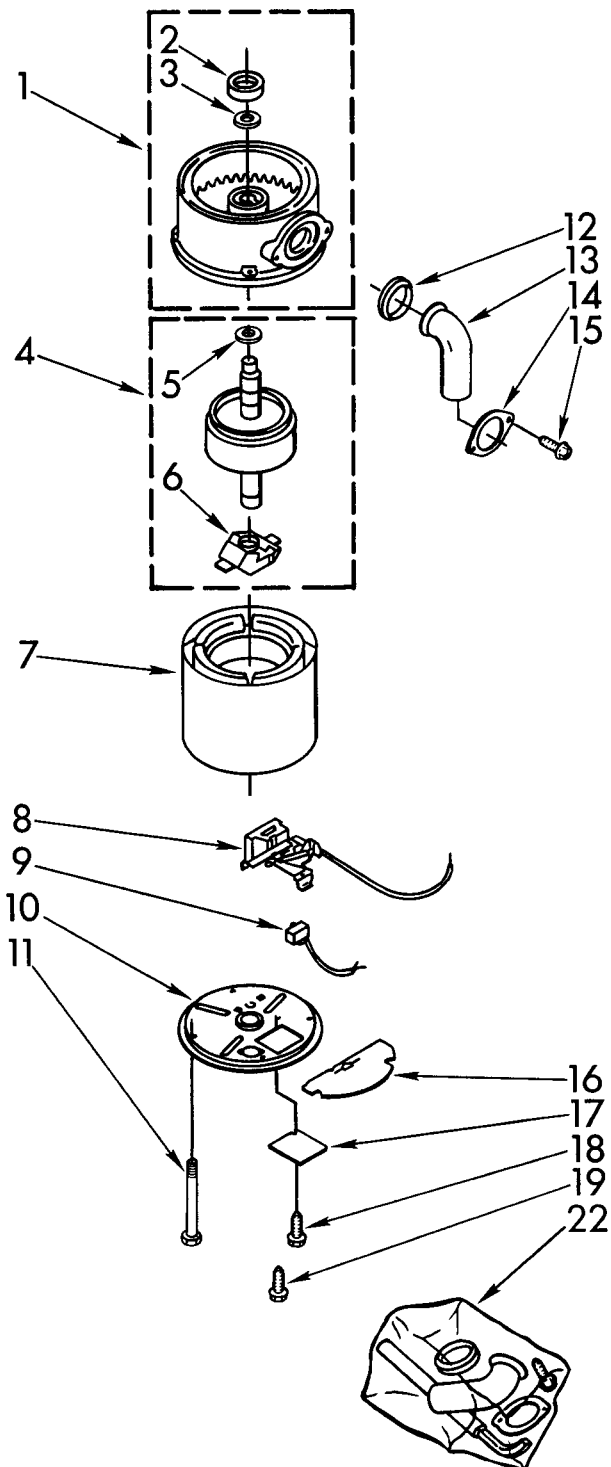

4-92 Litho in U.S.A.

KitchenAid

ST. JOSEPH, MI 49085

© 1988, 1992 KITCHENAID

Part No. 4211436 Rev. A

5-92

1	4211300	Stopper Assembly
2	4211301	Flange, Strainer
3	4211302	Seal, Sink Flange
4	4211303	Flange, Backup
5	4211304	Flange, Mounting
6	4211305	Screw, Backup (3)
7	4211306	Ring, Retaining
8	4211307	Gasket, Mounting
9	4211308	Flange, Body
10	4211309	Container, Body Assembly
11	4211310	O-Ring
12	4211311	Kit, Sleeve And Seal (Includes Nut, Slinger & Sleeve)
13	4211312	Shredder Assembly, Rotating

LOWER HOUSING AND MOTOR PARTS

For Model: KCDB150S0

1	4211313	End Bell Assembly, Upper
2	4211314	Seal, Water & Oil
3	4211315	Washer, Thrust
4	4211349	Rotor & Shaft Assembly
5	4211321	Washer
6	4211322	Actuator Assembly, Centrifugal
7	4211350	Stator Assembly
8	4211324	Switch Assembly, Start
9	4211325	Protector, Overload
10	4211327	End Frame Assembly, Lower
11	4211331	Bolt, Thru
12	4211316	Gasket, Tailpipe
13	4211317	Tailpipe
14	4211318	Flange, Tailpipe
15	4211319	Screw, Tailpipe
16	4211351	Shield, Wire
17	4211328	Cover, Terminal
18	4211329	Screw
19	4211330	Screw, Ground
20	4211397	Emergency, Wrench Assembly
21	4211396	Adapter, Sink Assembly
22	4211564	Kit, Installation (Includes Nos. 12, 13, 14, 15, 20, Instructions and Use and Care Guide)

Following Parts Not Illustrated

LIT4171071	Guide, Use And Care
LIT4171069	Instructions, Installation
LIT4211436	Repair Parts List