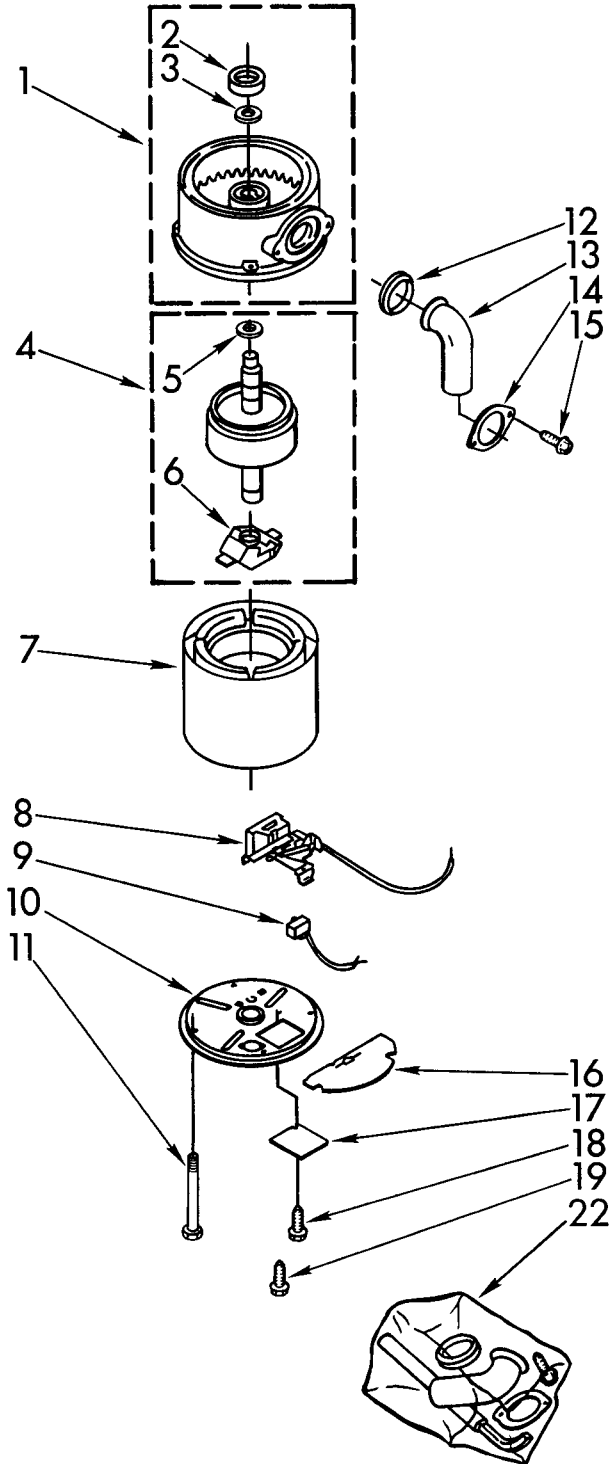

PARTS LIST FOR

KitchenAid

DISPOSER

**MODEL
KCDB150S0**

UPPER HOUSING AND FLANGE PARTS

4-92 Litho in U.S.A.

KitchenAid

ST. JOSEPH, MI 49085

© 1988, 1992 KITCHENAID

Part No. 4211436 Rev. A

5-92

1	4211300	Stopper Assembly
2	4211301	Flange, Strainer
3	4211302	Seal, Sink Flange
4	4211303	Flange, Backup
5	4211304	Flange, Mounting
6	4211305	Screw, Backup (3)
7	4211306	Ring, Retaining
8	4211307	Gasket, Mounting
9	4211308	Flange, Body
10	4211309	Container, Body Assembly
11	4211310	O-Ring
12	4211311	Kit, Sleeve And Seal (Includes Nut, Slinger & Sleeve)
13	4211312	Shredder Assembly, Rotating

LOWER HOUSING AND MOTOR PARTS

For Model: KCDB150S0

1	4211313	End Bell Assembly, Upper
2	4211314	Seal, Water & Oil
3	4211315	Washer, Thrust
4	4211349	Rotor & Shaft Assembly
5	4211321	Washer
6	4211322	Actuator Assembly, Centrifugal
7	4211350	Stator Assembly
8	4211324	Switch Assembly, Start
9	4211325	Protector, Overload
10	4211327	End Frame Assembly, Lower
11	4211331	Bolt, Thru
12	4211316	Gasket, Tailpipe
13	4211317	Tailpipe
14	4211318	Flange, Tailpipe
15	4211319	Screw, Tailpipe
16	4211351	Shield, Wire
17	4211328	Cover, Terminal
18	4211329	Screw
19	4211330	Screw, Ground
20	4211397	Emergency, Wrench Assembly
21	4211396	Adapter, Sink Assembly
22	4211564	Kit, Installation (Includes Nos. 12, 13, 14, 15, 20, Instructions and Use and Care Guide)

Following Parts Not Illustrated

LIT4171071	Guide, Use And Care
LIT4171069	Instructions, Installation
LIT4211436	Repair Parts List