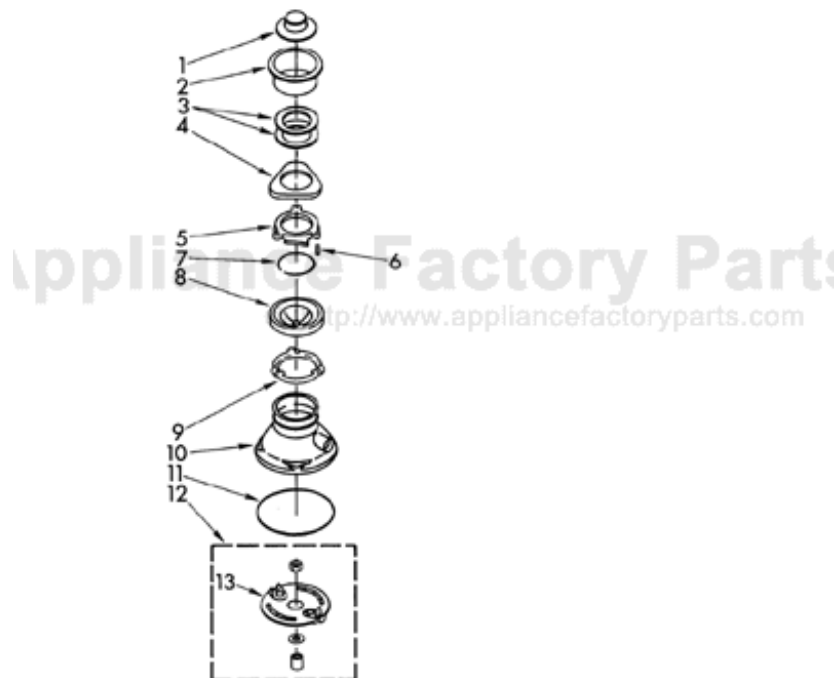

This Owner's Manual is provided and hosted by [Appliance Factory Parts](http://www.appliancefactoryparts.com).

KITCHENAID KCDB150S0 Owner's Manual

[Shop genuine replacement parts for KITCHENAID
KCDB150S0](#)

UPPER HOUSING AND FLANGE PARTS

[Find Your KITCHENAID Disposal Parts - Select From 75 Models](#)

----- Manual continues below -----

PARTS LIST FOR

KitchenAid

DISPOSER

**MODEL
KCDB150S0**

UPPER HOUSING AND FLANGE PARTS

4-92 Litho in U.S.A.

KitchenAid

ST. JOSEPH, MI 49085

© 1988, 1992 KITCHENAID

Part No. 4211436 Rev. A

5-92

1	4211300	Stopper Assembly
2	4211301	Flange, Strainer
3	4211302	Seal, Sink Flange
4	4211303	Flange, Backup
5	4211304	Flange, Mounting
6	4211305	Screw, Backup (3)
7	4211306	Ring, Retaining
8	4211307	Gasket, Mounting
9	4211308	Flange, Body
10	4211309	Container, Body Assembly
11	4211310	O-Ring
12	4211311	Kit, Sleeve And Seal (Includes Nut, Slinger & Sleeve)
13	4211312	Shredder Assembly, Rotating

LOWER HOUSING AND MOTOR PARTS

For Model: KCDB150S0

1	4211313	End Bell Assembly, Upper
2	4211314	Seal, Water & Oil
3	4211315	Washer, Thrust
4	4211349	Rotor & Shaft Assembly
5	4211321	Washer
6	4211322	Actuator Assembly, Centrifugal
7	4211350	Stator Assembly
8	4211324	Switch Assembly, Start
9	4211325	Protector, Overload
10	4211327	End Frame Assembly, Lower
11	4211331	Bolt, Thru
12	4211316	Gasket, Tailpipe
13	4211317	Tailpipe
14	4211318	Flange, Tailpipe
15	4211319	Screw, Tailpipe
16	4211351	Shield, Wire
17	4211328	Cover, Terminal
18	4211329	Screw
19	4211330	Screw, Ground
20	4211397	Emergency, Wrench Assembly
21	4211396	Adapter, Sink Assembly
22	4211564	Kit, Installation (Includes Nos. 12, 13, 14, 15, 20, Instructions and Use and Care Guide)