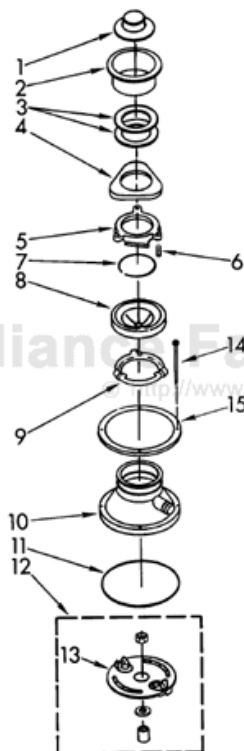

UPPER HOUSING AND FLANGE PARTS

[Find Your KITCHENAID Disposal Parts - Select From 75 Models](#)

----- Manual continues below -----

PARTS LIST FOR

KitchenAid®

DISPOSER

**MODEL
KCDB150S1**

UPPER HOUSING AND FLANGE PARTS

4-92 Litho in U.S.A.

KitchenAid

ST. JOSEPH, MI 49085

© 1990, 1992 KITCHENAID

Part No. 4211508 Rev. A

1	4211300	Stopper Assembly
2	4211301	Flange, Strainer
3	4211302	Seal, Sink Flange
4	4211303	Flange, Backup
5	4211304	Flange, Mounting
6	4211305	Screw, Backup (3)
7	4211306	Ring, Retaining
8	4211307	Gasket, Mounting
9	4211308	Flange, Body
10	4211514	Container, Body Assembly
11	4211310	O-Ring
12	4211311	Kit, Sleeve And Seal (Includes Nut, Slinger & Sleeve)
13	4211312	Shredder Assembly, Rotating
14	4211512	Bolt, Thru (4)
15	4211513	Ring, Clamping

LOWER HOUSING AND MOTOR PARTS

For Model: KCDB150S1

1	4211313	End Bell Assembly, Upper
2	4211314	Seal, Water & Oil
3	4211315	Washer, Thrust
4	4211349	Rotor & Shaft Assembly
5	4211321	Washer
6	4211322	Actuator Assembly, Centrifugal
7	4211350	Stator Assembly
8	4211324	Switch Assembly, Start
9	4211325	Protector, Overload
10	4211515	End Frame Assembly, Lower
11	4211516	Nut, (4)
12	4211316	Gasket, Tailpipe
13	4211317	Tailpipe
14	4211318	Flange, Tailpipe
15	4211319	Screw, Tailpipe
16	4211351	Shield, Wire
17	4211328	Cover, Terminal
18	4211329	Screw
19	4211330	Screw, Ground
20	4211397	Emergency, Wrench Assembly
21	4211396	Adapter, Sink Assembly
22	4211564	Kit, Installation (Includes Nos. 12, 13, 14, 15, 20, Instructions and Use and Care Guide)

Following Parts Not Illustrated

LIT4211517	Guide, Use And Care
LIT4211452	Instructions, Installation
LIT4211508	Repair Parts List