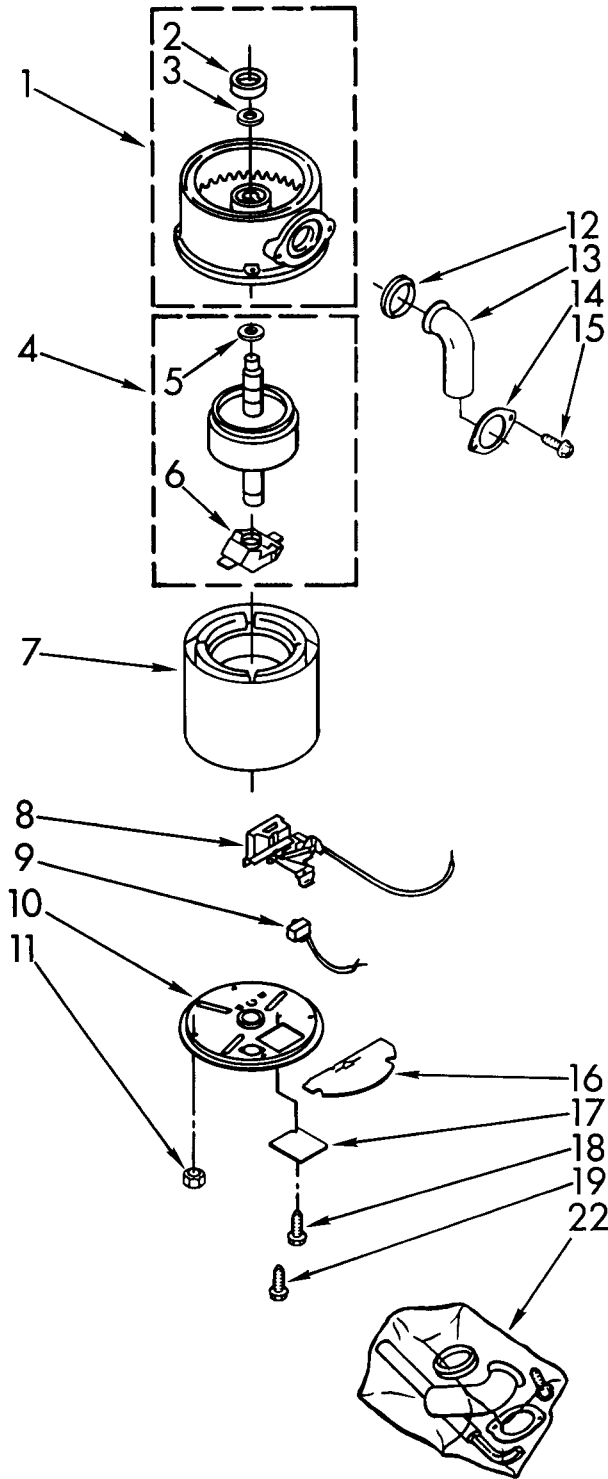

4-92 Litho in U.S.A.

KitchenAid

ST. JOSEPH, MI 49085

© 1990, 1992 KITCHENAID

Part No. 4211508 Rev. A

1	4211300	Stopper Assembly
2	4211301	Flange, Strainer
3	4211302	Seal, Sink Flange
4	4211303	Flange, Backup
5	4211304	Flange, Mounting
6	4211305	Screw, Backup (3)
7	4211306	Ring, Retaining
8	4211307	Gasket, Mounting
9	4211308	Flange, Body
10	4211514	Container, Body Assembly
11	4211310	O-Ring
12	4211311	Kit, Sleeve And Seal (Includes Nut, Slinger & Sleeve)
13	4211312	Shredder Assembly, Rotating
14	4211512	Bolt, Thru (4)
15	4211513	Ring, Clamping

LOWER HOUSING AND MOTOR PARTS

For Model: KCDB150S1

1	4211313	End Bell Assembly, Upper
2	4211314	Seal, Water & Oil
3	4211315	Washer, Thrust
4	4211349	Rotor & Shaft Assembly
5	4211321	Washer
6	4211322	Actuator Assembly, Centrifugal
7	4211350	Stator Assembly
8	4211324	Switch Assembly, Start
9	4211325	Protector, Overload
10	4211515	End Frame Assembly, Lower
11	4211516	Nut, (4)
12	4211316	Gasket, Tailpipe
13	4211317	Tailpipe
14	4211318	Flange, Tailpipe
15	4211319	Screw, Tailpipe
16	4211351	Shield, Wire
17	4211328	Cover, Terminal
18	4211329	Screw
19	4211330	Screw, Ground
20	4211397	Emergency, Wrench Assembly
21	4211396	Adapter, Sink Assembly
22	4211564	Kit, Installation (Includes Nos. 12, 13, 14, 15, 20, Instructions and Use and Care Guide)

Following Parts Not Illustrated

LIT4211517	Guide, Use And Care
LIT4211452	Instructions, Installation
LIT4211508	Repair Parts List