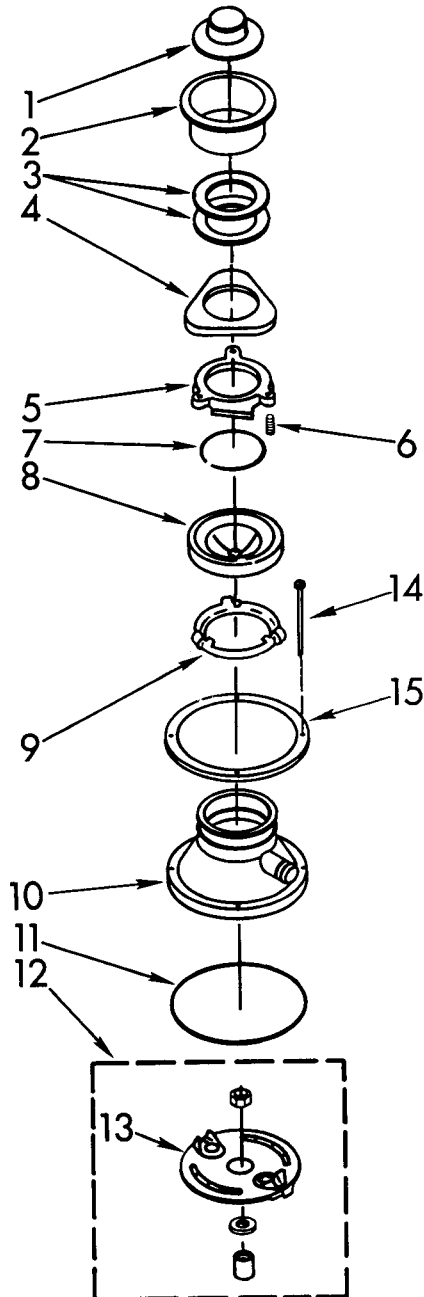

UPPER HOUSING AND FLANGE PARTS

[Find Your KITCHENAID Disposal Parts - Select From 75 Models](#)

----- Manual continues below -----

PARTS LIST FOR

KitchenAid®

DISPOSER

**MODEL
KCDB150S1**

UPPER HOUSING AND FLANGE PARTS

4-92 Litho in U.S.A.

KitchenAid

ST. JOSEPH, MI 49085

© 1990, 1992 KITCHENAID

Part No. 4211508 Rev. A

1	4211300	Stopper Assembly
2	4211301	Flange, Strainer
3	4211302	Seal, Sink Flange
4	4211303	Flange, Backup
5	4211304	Flange, Mounting
6	4211305	Screw, Backup (3)
7	4211306	Ring, Retaining
8	4211307	Gasket, Mounting
9	4211308	Flange, Body
10	4211514	Container, Body Assembly
11	4211310	O-Ring
12	4211311	Kit, Sleeve And Seal (Includes Nut, Slinger & Sleeve)
13	4211312	Shredder Assembly, Rotating
14	4211512	Bolt, Thru (4)
15	4211513	Ring, Clamping

LOWER HOUSING AND MOTOR PARTS

For Model: KCDB150S1

1	4211313	End Bell Assembly, Upper
2	4211314	Seal, Water & Oil
3	4211315	Washer, Thrust
4	4211349	Rotor & Shaft Assembly
5	4211321	Washer
6	4211322	Actuator Assembly, Centrifugal
7	4211350	Stator Assembly
8	4211324	Switch Assembly, Start
9	4211325	Protector, Overload
10	4211515	End Frame Assembly, Lower
11	4211516	Nut, (4)
12	4211316	Gasket, Tailpipe
13	4211317	Tailpipe
14	4211318	Flange, Tailpipe
15	4211319	Screw, Tailpipe
16	4211351	Shield, Wire
17	4211328	Cover, Terminal
18	4211329	Screw
19	4211330	Screw, Ground
20	4211397	Emergency, Wrench Assembly
21	4211396	Adapter, Sink Assembly
22	4211564	Kit, Installation (Includes Nos. 12, 13, 14, 15, 20, Instructions and Use and Care Guide)

Following Parts Not Illustrated

LIT4211517	Guide, Use And Care
LIT4211452	Instructions, Installation
LIT4211508	Repair Parts List