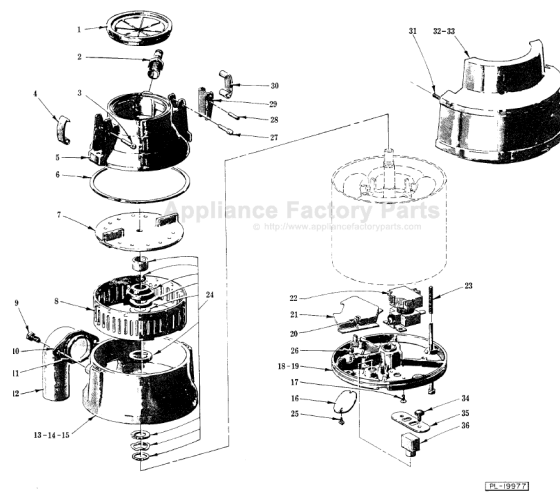

[Find Your KITCHENAID Disposal Parts - Select From 75 Models](#)

----- Manual continues below -----