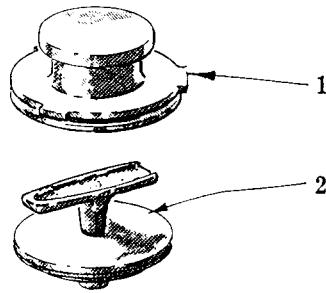

----- Manual continues below -----

Catalog of

REPLACEMENT PARTS

KitchenAid®

VALUE FOOD WASTE DISPOSERS

ML-42133	KD100
ML-42134	KD200
ML-41837	KWC200B
ML-42130	KWC200C

PL-19977

POWER UNIT

1	242652	Guard - Splash
2	240758	Connector - Male Hose
3	PG-8-2	Groov-Pin - Type C Driv-Loc, 1/8 x 1-1/4
4	202514	Hook - Clamp
5	110974-9	Housing - Upper (Gray)
6	201424	Gasket - Waist
7	242132-1	Flywheel Assy
8	115137-2	Ring - Shredder
9	SC-36-14	Cap Screw - 1/4-20 x 1/2 Hex Hd
10	241026	Flange - Spout
11	115818	Seal - Spout
12	240119	Spout & Seal Assy. (Incls. item 11)
13	110399-26	Lower Housing Assy. (Gray) (KD100/KD200)
14	110399-25	Lower Housing Assy. (Gray) (Hobart Motor) (KWC200C)
15	110399-24	Lower Housing Assy. (G.E. Motor) (KWC200B/C)
16	109923	Cover - Elec. Access
17	SC-14-88	Mach. Screw 8-32 x 1/4 Flat Hd
18	243147-2	Bearing Bracket Assy. (Gray) (Hobart Motor)
19	243147-1	Bearing Bracket Assy. (G.E. Motor)
20	SD-12-30	Self-Tapping Screw 6-32 x 5/16 Phil. Pan Hd., Type T
21	115314	Barrier - Electrical Enclosure
22	87714-17-1	Relay (115 V., 60 Hz.)
23	243173	Screw - Stator
24	240593-2	Water Seal Service Kit
25	SD-12-30	Self-Tapping Screw 6-32 x 5/16 Phil. Pan Hd., Type T
26	202559	Screw - Machine Grounding
27	PG-8-2	Groov-Pin - Type C Driv-Loc, 1/8 x 1-1/4
28	202917	Pin - Hinge
29	202515	Lever - Clamp
30	202514	Hook - Clamp
31	115369	Self-Tapping Screw 6-20 x 11/16 Phil. Pan Hd., Type B (KWC200B)
32	243184	Shell - Sound Barrier (Front)
33	242006	Shell - Sound Barrier (Punched) (Rear)
34	278497	Screw Assy. - Protector
35	121403	Retainer - Protector
36	294681-4	Protector

PL-19978

SINK FLANGE UNIT

1	202125	Closure - Vinyl (KD100/KD200)
2	242915	Seal - Closure (KWC200B/C)
3	203907-1	Flange - Sink
4	201462	Gasket - Paperboard
5	202700	Washer - Pressure
6	202501	Screw - Jack
7	203160	Plate - Support
8	202536	Ring - Snap
	242978	Closure Assy. (Incls. item 2) (KWC200B/C)
	200338-23	Sink Flange Assy. (Incls. items 3 thru 8)