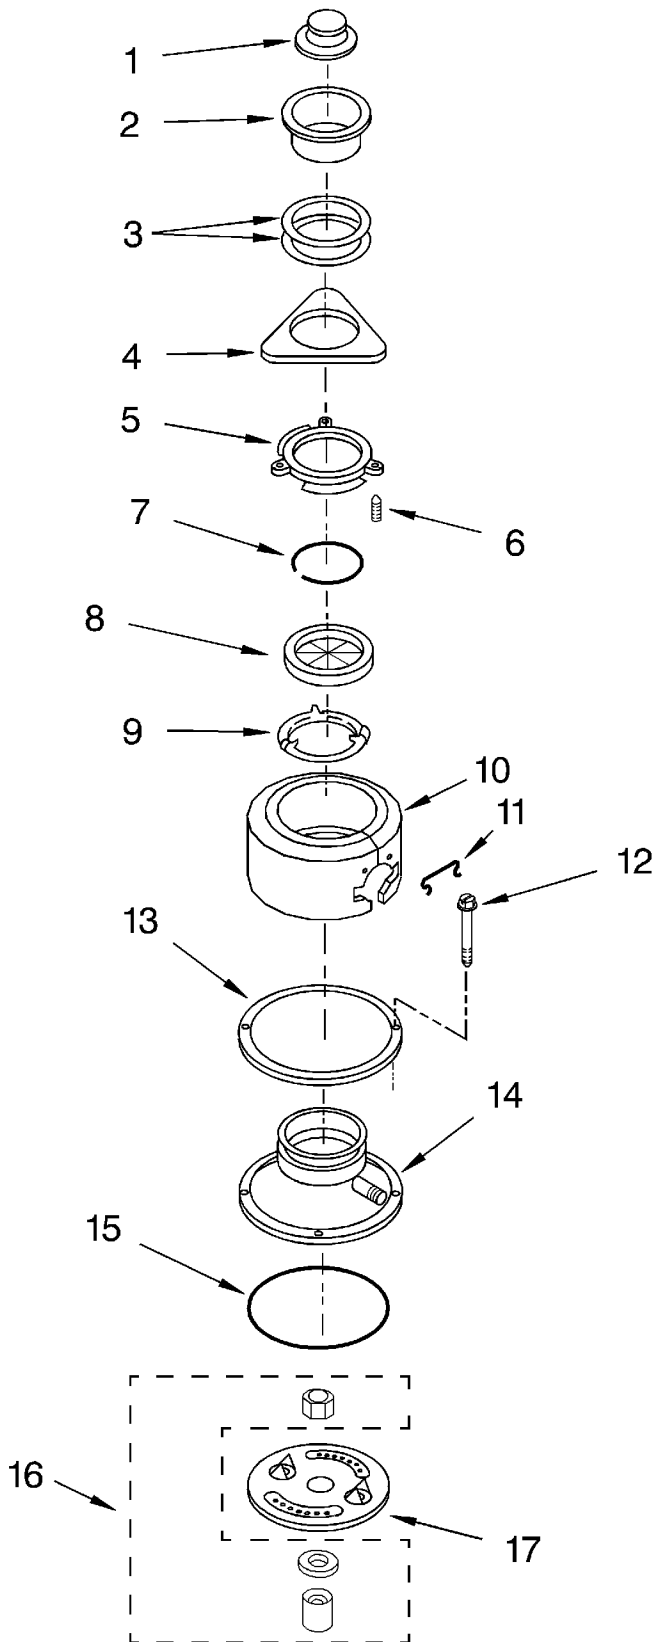

UPPER HOUSING AND FLANGE PARTS

For Model: KCDB250G

DISPOSER

KitchenAid®

1	4211300	Stopper Assembly
2	4211301	Flange, Strainer
3	4211302	Seal, Sink Flange (2)
4	4211303	Flange, Backup
5	4211304	Flange, Mounting
6	4211305	Screw, Backup (3)
7	4211306	Ring, Retaining
8	4211615	Gasket, Mounting
9	4211308	Flange, Body
10	4211644	Trim, Shell Asm.
11	4211617	Clip, Trim shell
12	4211645	Bolt, Thru
13	4211513	Ring, Clamping
14	4211646	Container, Body Asm. (incl.13)
15	4211310	O-Ring
16	4211578	Sleeve & Seal Kit (incl. Nut, Flange Slinger, Sleeve, & Seal)
17	4211312	Shredder Asm. (Rotating)

LOWER HOUSING AND MOTOR PARTS

For Model: KCDB250G

1	4211313	End Bell Assembly, Upper
2	4211314	Seal, Water & Oil
3	4211315	Washer, Thrust
4	4211349	Rotor & Shaft Assembly
5	4211321	Washer
6	4211322	Actuator Assembly, Centrifugal
7	4211350	Stator Assembly
8	4211324	Switch Assembly, Start
9	4211549	Protector, Overload
10	4211647	End Frame Assembly, Lower
11	4211516	Nut (4)
12	4211316	Gasket, Tailpipe
13	4211317	Tailpipe
14	4211318	Flange, Tailpipe
15	4211319	Screw, Tailpipe (2)
16	4211351	Shield, Wire
17	4211611	Cover, Terminal
18	4211612	Screw
19	4211330	Screw, Ground
20	4211397	Emergency, Wrench Assembly
21	4211396	Adapter, Sink Assembly
22	4211564	Kit, Installation (Includes Nos. 12, 13, 14, 15, 20, Instructions and Use and Care Guide)

Following Parts Not Illustrated

LITERATURE PARTS

LIT4211550	Guide, Use And Care
LIT4211652	Instructions, Installation
LIT4211641	Repair Parts List