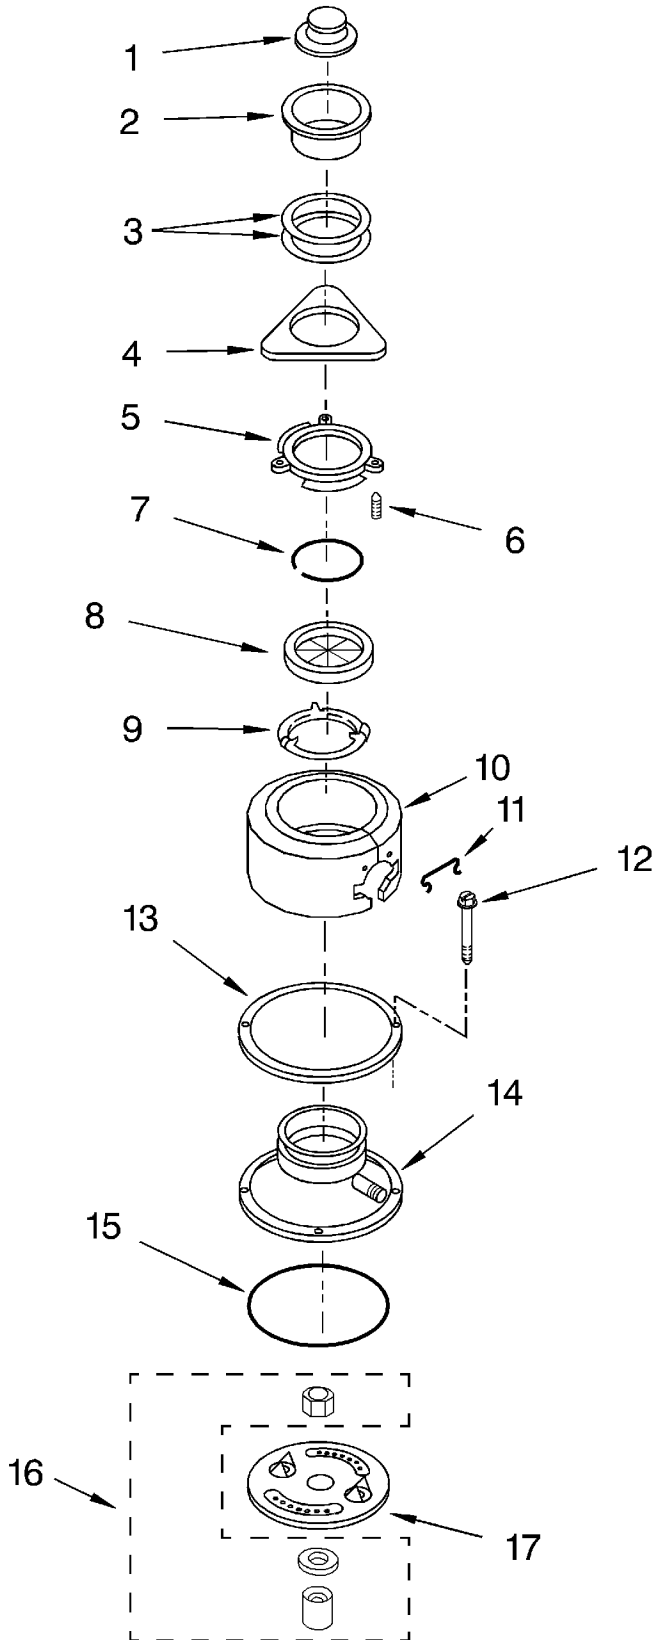

This Owner's Manual is provided and hosted by [Appliance Factory Parts](http://ApplianceFactoryParts.com).

KITCHENAID KCDB250G Owner's Manual

[Shop genuine replacement parts for KITCHENAID
KCDB250G](#)

[Find Your KITCHENAID Disposal Parts - Select From 75 Models](#)

----- Manual continues below -----

UPPER HOUSING AND FLANGE PARTS

For Model: KCDB250G

DISPOSER

KitchenAid®

1	4211300	Stopper Assembly
2	4211301	Flange, Strainer
3	4211302	Seal, Sink Flange (2)
4	4211303	Flange, Backup
5	4211304	Flange, Mounting
6	4211305	Screw, Backup (3)
7	4211306	Ring, Retaining
8	4211615	Gasket, Mounting
9	4211308	Flange, Body
10	4211644	Trim, Shell Asm.
11	4211617	Clip, Trim shell
12	4211645	Bolt, Thru
13	4211513	Ring, Clamping
14	4211646	Container, Body Asm. (incl.13)
15	4211310	O-Ring
16	4211578	Sleeve & Seal Kit (incl. Nut, Flange Slinger, Sleeve, & Seal)
17	4211312	Shredder Asm. (Rotating)

LOWER HOUSING AND MOTOR PARTS

For Model: KCDB250G

1	4211313	End Bell Assembly, Upper
2	4211314	Seal, Water & Oil
3	4211315	Washer, Thrust
4	4211349	Rotor & Shaft Assembly
5	4211321	Washer
6	4211322	Actuator Assembly, Centrifugal
7	4211350	Stator Assembly
8	4211324	Switch Assembly, Start
9	4211549	Protector, Overload
10	4211647	End Frame Assembly, Lower
11	4211516	Nut (4)
12	4211316	Gasket, Tailpipe
13	4211317	Tailpipe
14	4211318	Flange, Tailpipe
15	4211319	Screw, Tailpipe (2)
16	4211351	Shield, Wire
17	4211611	Cover, Terminal
18	4211612	Screw
19	4211330	Screw, Ground
20	4211397	Emergency, Wrench Assembly
21	4211396	Adapter, Sink Assembly
22	4211564	Kit, Installation (Includes Nos. 12, 13, 14, 15, 20, Instructions and Use and Care Guide)