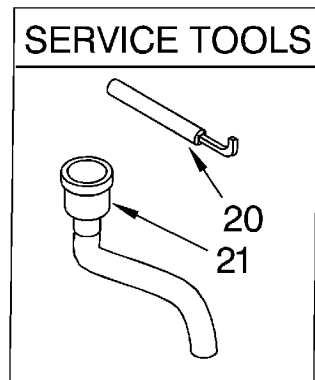

----- Manual continues below -----

UPPER HOUSING AND FLANGE PARTS

For Model: KCDB250G

DISPOSER

KitchenAid®

1	4211300	Stopper Assembly
2	4211301	Flange, Strainer
3	4211302	Seal, Sink Flange (2)
4	4211303	Flange, Backup
5	4211304	Flange, Mounting
6	4211305	Screw, Backup (3)
7	4211306	Ring, Retaining
8	4211615	Gasket, Mounting
9	4211308	Flange, Body
10	4211644	Trim, Shell Asm.
11	4211617	Clip, Trim shell
12	4211645	Bolt, Thru
13	4211513	Ring, Clamping
14	4211646	Container, Body Asm. (incl.13)
15	4211310	O-Ring
16	4211578	Sleeve & Seal Kit (incl. Nut, Flange Slinger, Sleeve, & Seal)
17	4211312	Shredder Asm. (Rotating)

LOWER HOUSING AND MOTOR PARTS

For Model: KCDB250G

1	4211313	End Bell Assembly, Upper
2	4211314	Seal, Water & Oil
3	4211315	Washer, Thrust
4	4211349	Rotor & Shaft Assembly
5	4211321	Washer
6	4211322	Actuator Assembly, Centrifugal
7	4211350	Stator Assembly
8	4211324	Switch Assembly, Start
9	4211549	Protector, Overload
10	4211647	End Frame Assembly, Lower
11	4211516	Nut (4)
12	4211316	Gasket, Tailpipe
13	4211317	Tailpipe
14	4211318	Flange, Tailpipe
15	4211319	Screw, Tailpipe (2)
16	4211351	Shield, Wire
17	4211611	Cover, Terminal
18	4211612	Screw
19	4211330	Screw, Ground
20	4211397	Emergency, Wrench Assembly
21	4211396	Adapter, Sink Assembly
22	4211564	Kit, Installation (Includes Nos. 12, 13, 14, 15, 20, Instructions and Use and Care Guide)