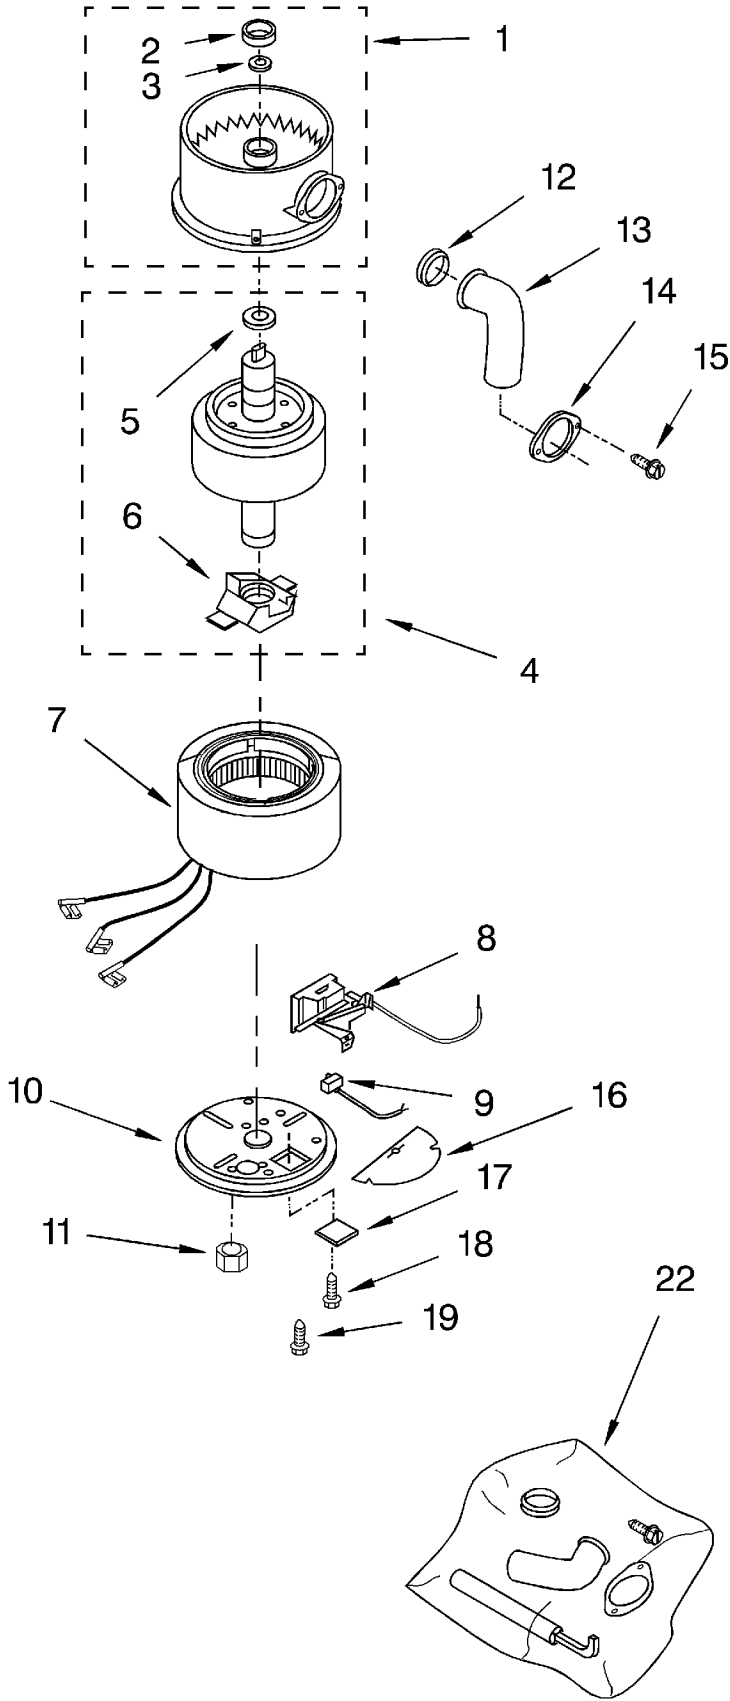

UPPER HOUSING AND FLANGE PARTS

For Model: KCDB250G

DISPOSER

KitchenAid®

1	4211300	Stopper Assembly
2	4211301	Flange, Strainer
3	4211302	Seal, Sink Flange (2)
4	4211303	Flange, Backup
5	4211304	Flange, Mounting
6	4211305	Screw, Backup (3)
7	4211306	Ring, Retaining
8	4211615	Gasket, Mounting
9	4211308	Flange, Body
10	4211644	Trim, Shell Asm.
11	4211617	Clip, Trim shell
12	4211645	Bolt, Thru
13	4211513	Ring, Clamping
14	4211646	Container, Body Asm. (incl.13)
15	4211310	O-Ring
16	4211578	Sleeve & Seal Kit (incl. Nut, Flange Slinger, Sleeve, & Seal)
17	4211312	Shredder Asm. (Rotating)

LOWER HOUSING AND MOTOR PARTS

For Model: KCDB250G

1	4211313	End Bell Assembly, Upper
2	4211314	Seal, Water & Oil
3	4211315	Washer, Thrust
4	4211349	Rotor & Shaft Assembly
5	4211321	Washer
6	4211322	Actuator Assembly, Centrifugal
7	4211350	Stator Assembly
8	4211324	Switch Assembly, Start
9	4211549	Protector, Overload
10	4211647	End Frame Assembly, Lower
11	4211516	Nut (4)
12	4211316	Gasket, Tailpipe
13	4211317	Tailpipe
14	4211318	Flange, Tailpipe
15	4211319	Screw, Tailpipe (2)
16	4211351	Shield, Wire
17	4211611	Cover, Terminal
18	4211612	Screw
19	4211330	Screw, Ground
20	4211397	Emergency, Wrench Assembly
21	4211396	Adapter, Sink Assembly
22	4211564	Kit, Installation (Includes Nos. 12, 13, 14, 15, 20, Instructions and Use and Care Guide)

Following Parts Not Illustrated

LITERATURE PARTS

LIT4211550	Guide, Use And Care
LIT4211652	Instructions, Installation
LIT4211641	Repair Parts List