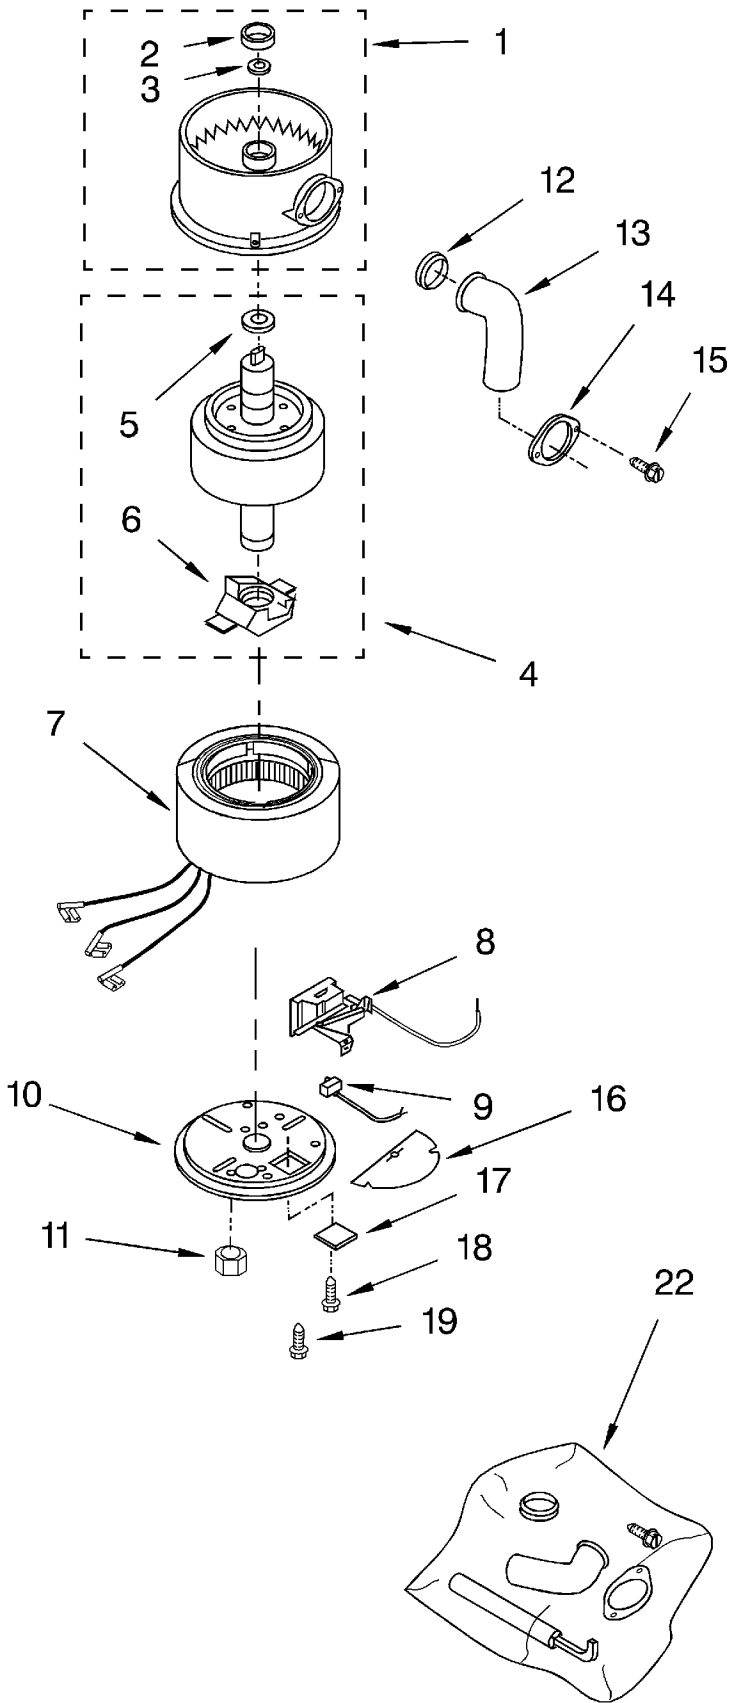

----- Manual continues below -----

UPPER HOUSING AND FLANGE PARTS

For Model: KCDB250G

DISPOSER

KitchenAid®

1	4211300	Stopper Assembly
2	4211301	Flange, Strainer
3	4211302	Seal, Sink Flange (2)
4	4211303	Flange, Backup
5	4211304	Flange, Mounting
6	4211305	Screw, Backup (3)
7	4211306	Ring, Retaining
8	4211615	Gasket, Mounting
9	4211308	Flange, Body
10	4211644	Trim, Shell Asm.
11	4211617	Clip, Trim shell
12	4211645	Bolt, Thru
13	4211513	Ring, Clamping
14	4211646	Container, Body Asm. (incl.13)
15	4211310	O-Ring
16	4211578	Sleeve & Seal Kit (incl. Nut, Flange Slinger, Sleeve, & Seal)
17	4211312	Shredder Asm. (Rotating)

LOWER HOUSING AND MOTOR PARTS

For Model: KCDB250G

1	4211313	End Bell Assembly, Upper
2	4211314	Seal, Water & Oil
3	4211315	Washer, Thrust
4	4211349	Rotor & Shaft Assembly
5	4211321	Washer
6	4211322	Actuator Assembly, Centrifugal
7	4211350	Stator Assembly
8	4211324	Switch Assembly, Start
9	4211549	Protector, Overload
10	4211647	End Frame Assembly, Lower
11	4211516	Nut (4)
12	4211316	Gasket, Tailpipe
13	4211317	Tailpipe
14	4211318	Flange, Tailpipe
15	4211319	Screw, Tailpipe (2)
16	4211351	Shield, Wire
17	4211611	Cover, Terminal
18	4211612	Screw
19	4211330	Screw, Ground
20	4211397	Emergency, Wrench Assembly
21	4211396	Adapter, Sink Assembly
22	4211564	Kit, Installation (Includes Nos. 12, 13, 14, 15, 20, Instructions and Use and Care Guide)