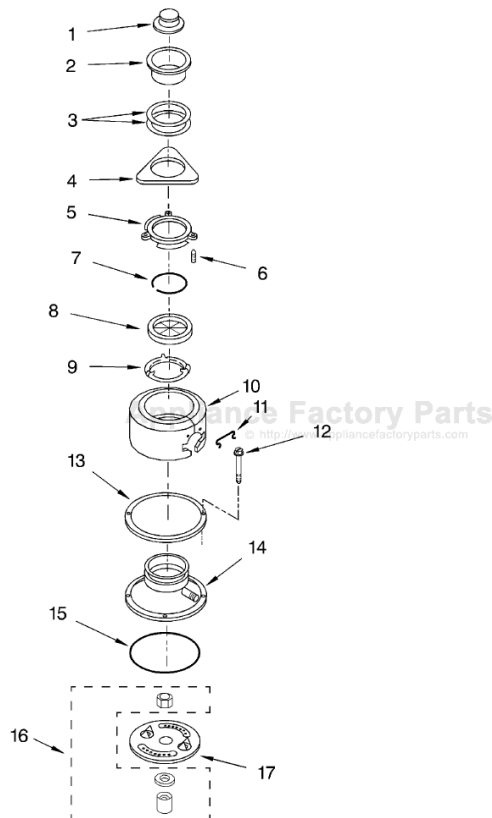

[Find Your KITCHENAID Disposal Parts - Select From 75 Models](#)

----- Manual continues below -----