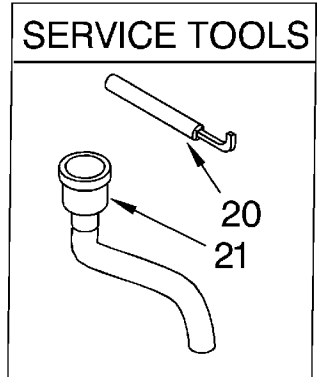

UPPER HOUSING AND FLANGE PARTS

For Model: KCDB250G

DISPOSER

KitchenAid®

1	4211300	Stopper Assembly
2	4211301	Flange, Strainer
3	4211302	Seal, Sink Flange (2)
4	4211303	Flange, Backup
5	4211304	Flange, Mounting
6	4211305	Screw, Backup (3)
7	4211306	Ring, Retaining
8	4211615	Gasket, Mounting
9	4211308	Flange, Body
10	4211644	Trim, Shell Asm.
11	4211617	Clip, Trim shell
12	4211645	Bolt, Thru
13	4211513	Ring, Clamping
14	4211646	Container, Body Asm. (incl.13)
15	4211310	O-Ring
16	4211578	Sleeve & Seal Kit (incl. Nut, Flange Slinger, Sleeve, & Seal)
17	4211312	Shredder Asm. (Rotating)

LOWER HOUSING AND MOTOR PARTS

For Model: KCDB250G

1	4211313	End Bell Assembly, Upper
2	4211314	Seal, Water & Oil
3	4211315	Washer, Thrust
4	4211349	Rotor & Shaft Assembly
5	4211321	Washer
6	4211322	Actuator Assembly, Centrifugal
7	4211350	Stator Assembly
8	4211324	Switch Assembly, Start
9	4211549	Protector, Overload
10	4211647	End Frame Assembly, Lower
11	4211516	Nut (4)
12	4211316	Gasket, Tailpipe
13	4211317	Tailpipe
14	4211318	Flange, Tailpipe
15	4211319	Screw, Tailpipe (2)
16	4211351	Shield, Wire
17	4211611	Cover, Terminal
18	4211612	Screw
19	4211330	Screw, Ground
20	4211397	Emergency, Wrench Assembly
21	4211396	Adapter, Sink Assembly
22	4211564	Kit, Installation (Includes Nos. 12, 13, 14, 15, 20, Instructions and Use and Care Guide)