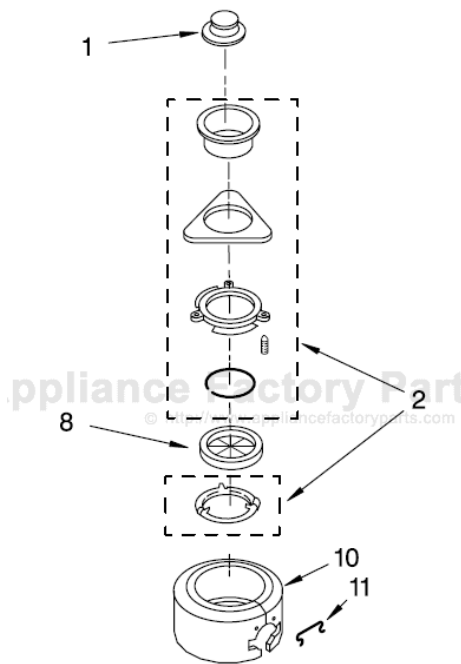

[Find Your KITCHENAID Disposal Parts - Select From 75 Models](#)

----- Manual continues below -----