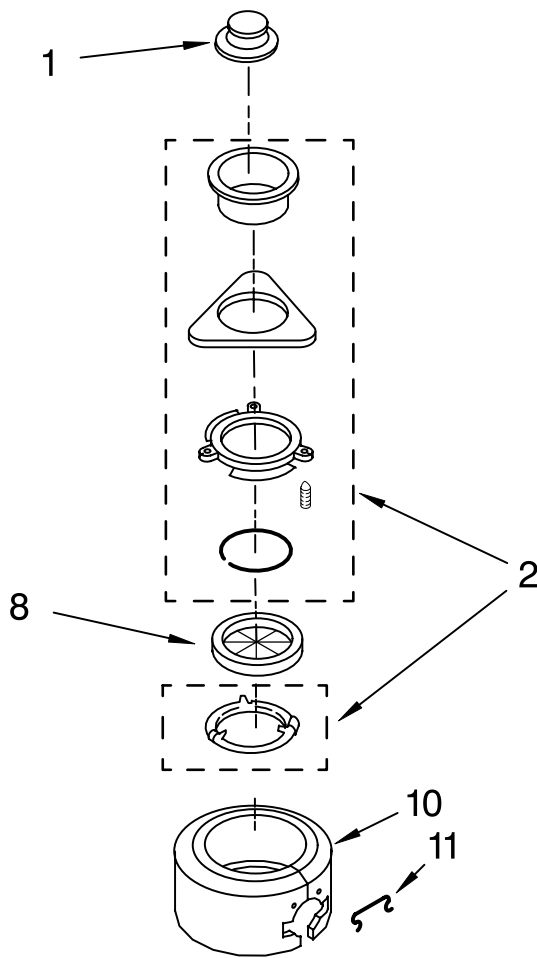

----- Manual continues below -----

UPPER HOUSING AND FLANGE PARTS

DISPOSER

For Model: KCDB250G1

KitchenAid®

Illus. No.	Part No.	DESCRIPTION
1	4211300	Stopper Assembly
2	8174306	Mounting Assembly
8	4211615	Gasket, Mounting
10	8174307	Trim, Shell Asm.
11	8174308	Clip, Trim shell

FOR ORDERING INFORMATION REFER TO PARTS PRICE LIST

LOWER HOUSING AND MOTOR PARTS

For Model: KCDB250G1

Illus. No.	Part No.	DESCRIPTION
1		Enclosure Assembly (Not Serviceable)
6	4211322	Actuator Assembly, Centrifugal
7	8174316	Stator Assembly
8	8174312	Switch Assembly, Start
9	8174313	Protector, Overload
10	4211647	End Frame Assembly, Lower
11	4211645	Bolt, Thru
12	8174317	Kit, Installation
16	4211351	Shield, Wire
17	8174315	Cover, Terminal Assembly
20	8174310	Emergency, Wrench Assembly