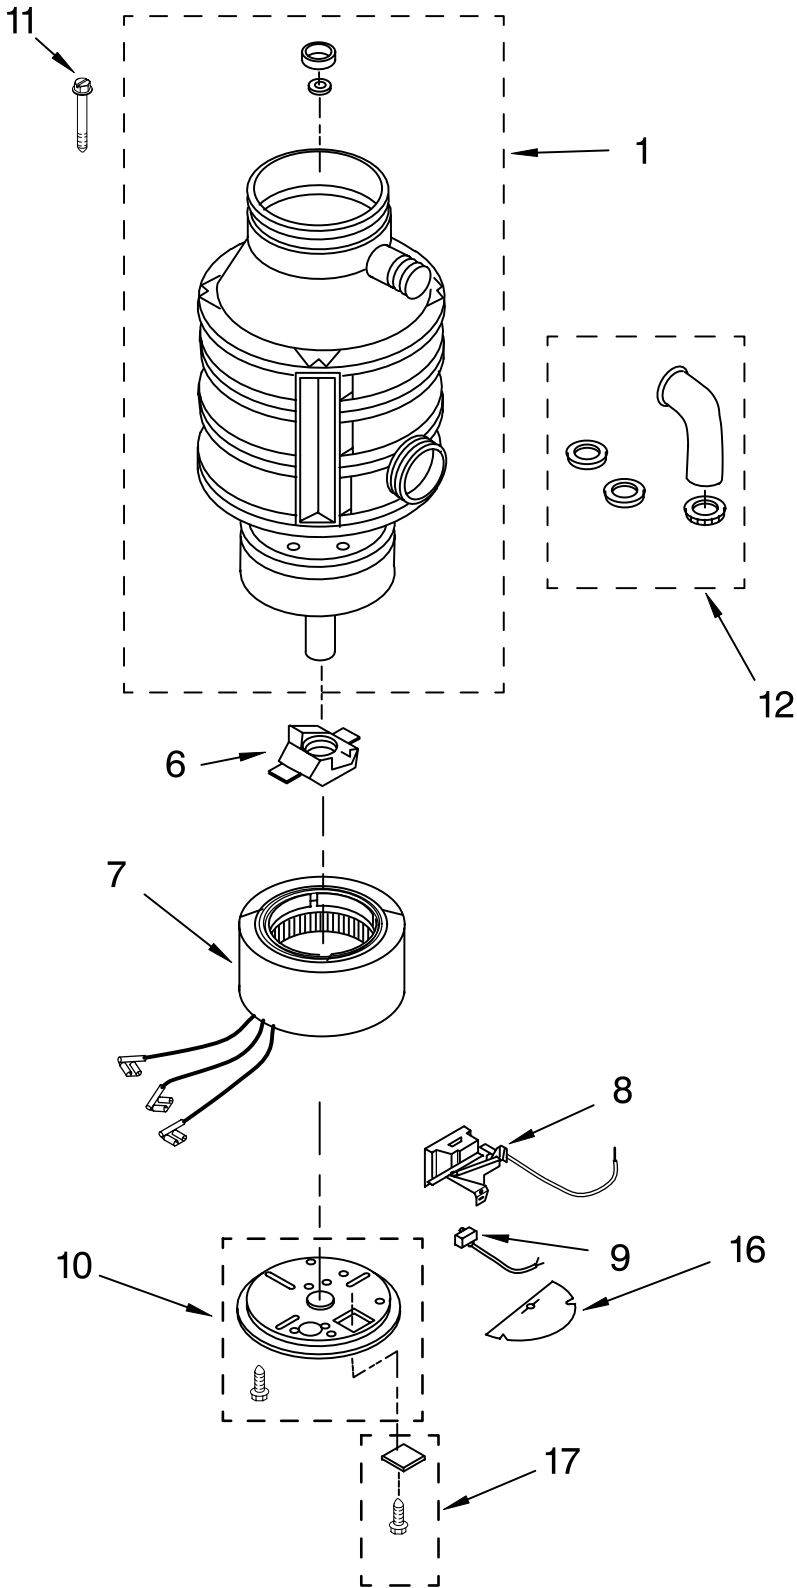

----- Manual continues below -----

UPPER HOUSING AND FLANGE PARTS

DISPOSER

For Model: KCDB250G1

KitchenAid®

Illus. No.	Part No.	DESCRIPTION
1	4211300	Stopper Assembly
2	8174306	Mounting Assembly
8	4211615	Gasket, Mounting
10	8174307	Trim, Shell Asm.
11	8174308	Clip, Trim shell

FOR ORDERING INFORMATION REFER TO PARTS PRICE LIST

LOWER HOUSING AND MOTOR PARTS

For Model: KCDB250G1

Illus. No.	Part No.	DESCRIPTION
1		Enclosure Assembly (Not Serviceable)
6	4211322	Actuator Assembly, Centrifugal
7	8174316	Stator Assembly
8	8174312	Switch Assembly, Start
9	8174313	Protector, Overload
10	4211647	End Frame Assembly, Lower
11	4211645	Bolt, Thru
12	8174317	Kit, Installation
16	4211351	Shield, Wire
17	8174315	Cover, Terminal Assembly
20	8174310	Emergency, Wrench Assembly