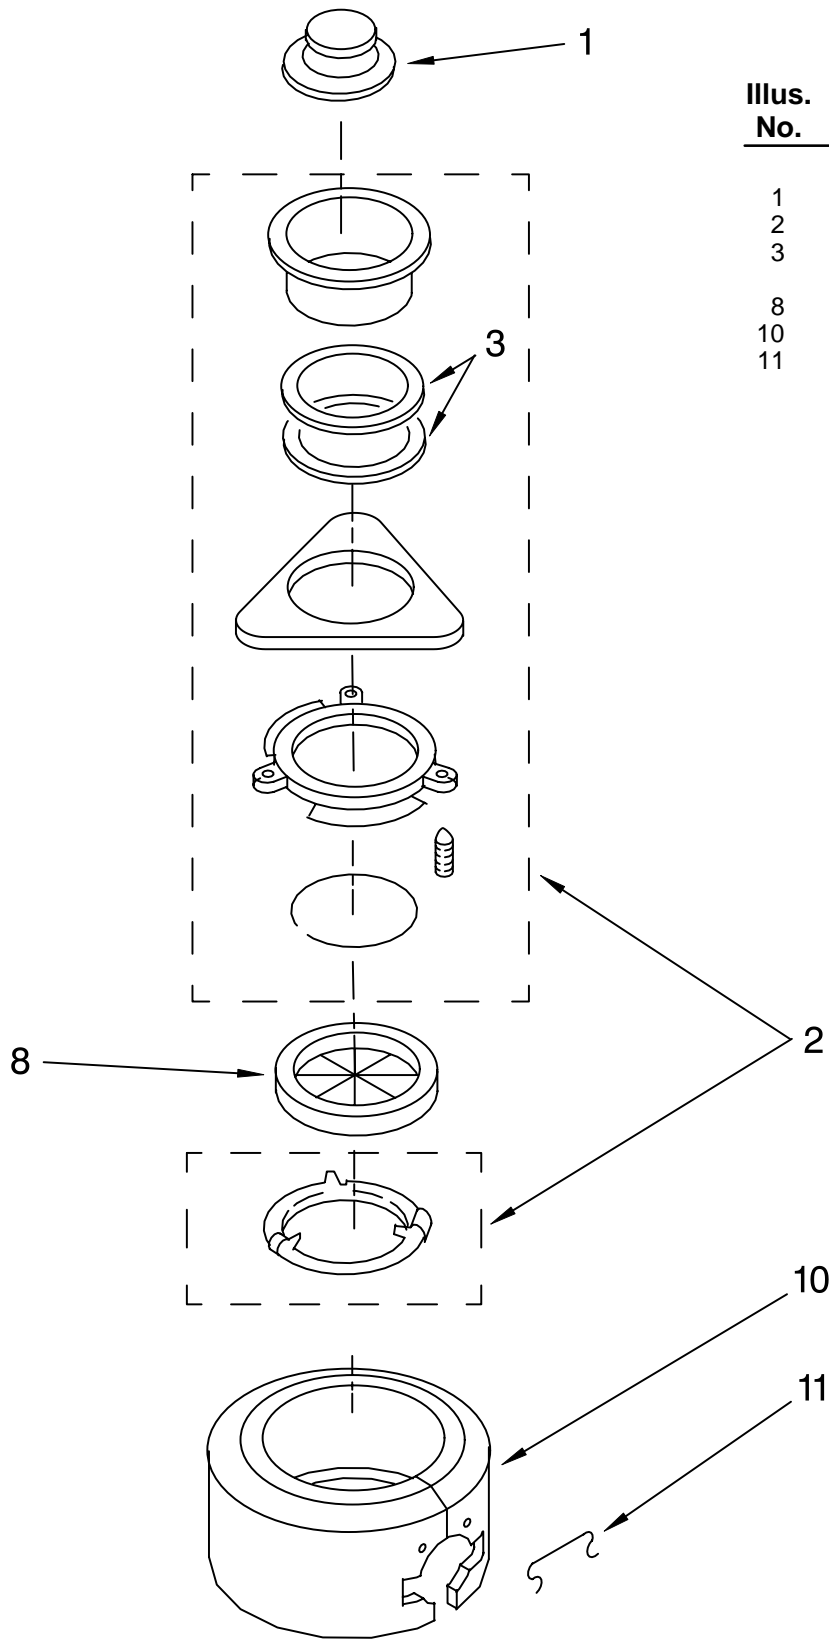

[Find Your KITCHENAID Disposal Parts - Select From 75 Models](#)

----- Manual continues below -----

UPPER HOUSING AND FLANGE PARTS

DISPOSER

For Model: KCDB250G2

KitchenAid®

Illus. No.	Part No.	DESCRIPTION
1	4211300	Stopper Assembly
2	8174306	Mounting Assembly
3	4211302	Gasket, Sink Flange
8	4211615	Gasket, Mounting
10	8174341	Trim, Shell Asm.
11	8174342	Clip, Trim shell

FOR ORDERING INFORMATION REFER TO PARTS PRICE LIST

LOWER HOUSING AND MOTOR PARTS

For Model: KCDB250G2

Illus. No.	Part No.	DESCRIPTION
1		Enclosure Assembly (Not Serviceable)
6	4211322	Actuator Assembly, Centrifugal
7	8174316	Stator Assembly
8	8174312	Switch Assembly, Start
9	882726	Protector, Overload
10	8174345	End Frame Assembly, Lower
11	8174354	Bolt, Thru
12	4176802	Kit, Installation
16	4211351	Shield, Wire
17	8174315	Cover, Terminal Assembly
20	8174310	Emergency, Wrench Assembly