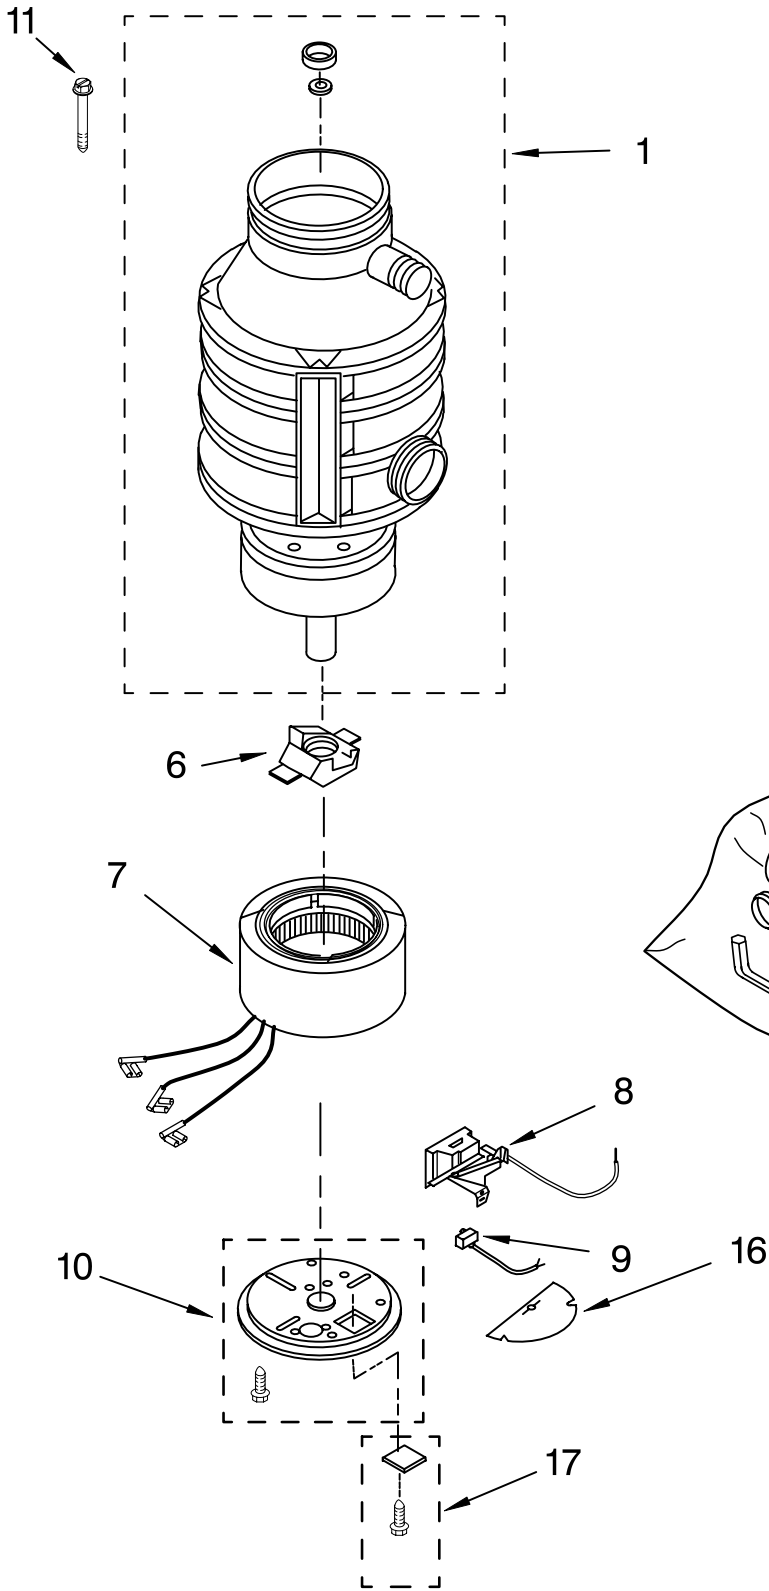

[Find Your KITCHENAID Disposal Parts - Select From 75 Models](#)

----- Manual continues below -----

UPPER HOUSING AND FLANGE PARTS

DISPOSER

For Model: KCDB250G2

KitchenAid®

Illus. No.	Part No.	DESCRIPTION
1	4211300	Stopper Assembly
2	8174306	Mounting Assembly
3	4211302	Gasket, Sink Flange
8	4211615	Gasket, Mounting
10	8174341	Trim, Shell Asm.
11	8174342	Clip, Trim shell

FOR ORDERING INFORMATION REFER TO PARTS PRICE LIST

LOWER HOUSING AND MOTOR PARTS

For Model: KCDB250G2

Illus. No.	Part No.	DESCRIPTION
1		Enclosure Assembly (Not Serviceable)
6	4211322	Actuator Assembly, Centrifugal
7	8174316	Stator Assembly
8	8174312	Switch Assembly, Start
9	882726	Protector, Overload
10	8174345	End Frame Assembly, Lower
11	8174354	Bolt, Thru
12	4176802	Kit, Installation
16	4211351	Shield, Wire
17	8174315	Cover, Terminal Assembly
20	8174310	Emergency, Wrench Assembly

Following Parts Not Illustrated

8174350 Guide, Use And Care

FOR ORDERING INFORMATION REFER TO PARTS PRICE LIST