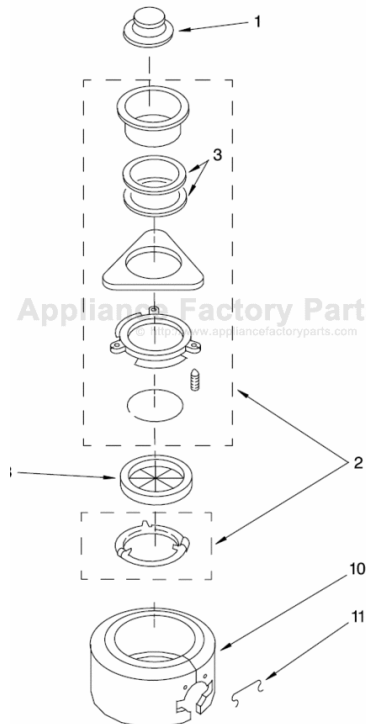

This Owner's Manual is provided and hosted by Appliance Factory Parts.

KITCHENAID KCDB250G2 Owner's Manual

[Shop genuine replacement parts for KITCHENAID
KCDB250G2](#)

UPPER HOUSING AND FLANGE PART

enAid.

[Find Your KITCHENAID Disposal Parts - Select From 75 Models](#)

----- Manual continues below -----

UPPER HOUSING AND FLANGE PARTS

DISPOSER

For Model: KCDB250G2

KitchenAid®

Illus. No.	Part No.	DESCRIPTION
1	4211300	Stopper Assembly
2	8174306	Mounting Assembly
3	4211302	Gasket, Sink Flange
8	4211615	Gasket, Mounting
10	8174341	Trim, Shell Asm.
11	8174342	Clip, Trim shell

FOR ORDERING INFORMATION REFER TO PARTS PRICE LIST

LOWER HOUSING AND MOTOR PARTS

For Model: KCDB250G2

Illus. No.	Part No.	DESCRIPTION
1		Enclosure Assembly (Not Serviceable)
6	4211322	Actuator Assembly, Centrifugal
7	8174316	Stator Assembly
8	8174312	Switch Assembly, Start
9	882726	Protector, Overload
10	8174345	End Frame Assembly, Lower
11	8174354	Bolt, Thru
12	4176802	Kit, Installation
16	4211351	Shield, Wire
17	8174315	Cover, Terminal Assembly
20	8174310	Emergency, Wrench Assembly