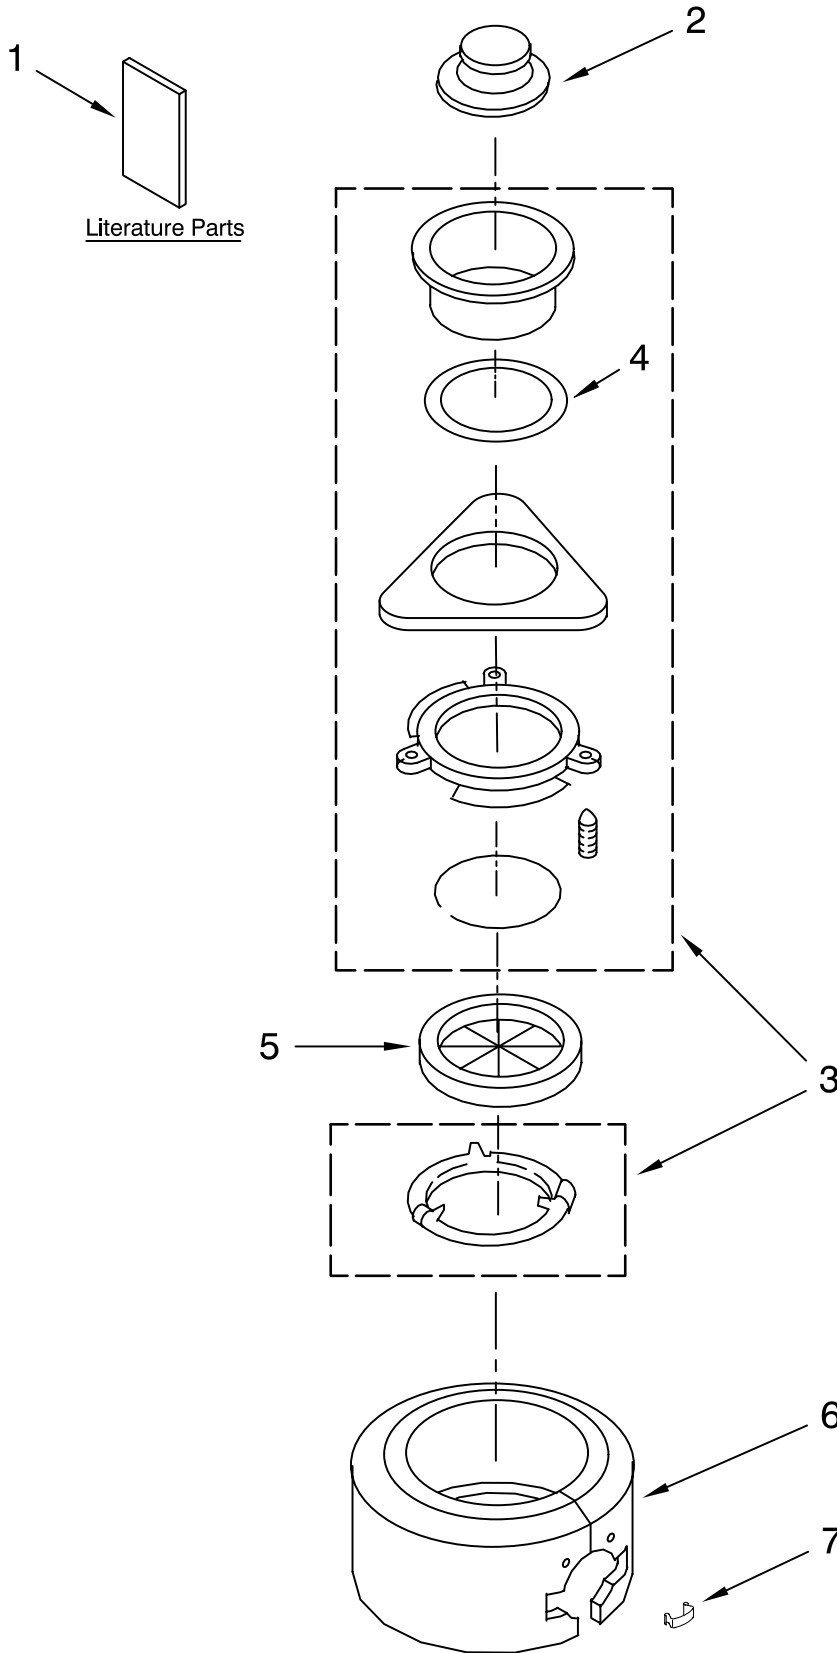

[Find Your KITCHENAID Disposal Parts - Select From 75 Models](#)

----- Manual continues below -----

UPPER HOUSING AND FLANGE PARTS

DISPOSER

For Model: KCDB250G3

KitchenAid®

| Illus. No. | Part No. | DESCRIPTION |
|------------|-----------|-------------------|
| 1 | | Literature |
| | W10128498 | Guide, Use & Care |
| | W10280320 | Repair Parts List |
| 2 | 4211300 | Stopper Assembly |
| 3 | 8174306 | Mounting Assembly |
| 4 | 4211606 | Gasket, Fiber |
| 5 | 4211615 | Gasket, Mounting |
| 6 | 8174341 | Trim, Shell Asm. |
| 7 | 8174342 | Clip, Trim Shell |

FOR ORDERING INFORMATION REFER TO PARTS PRICE LIST

LOWER HOUSING AND MOTOR PARTS

For Model: KCDB250G3

| Illus. No. | Part No. | DESCRIPTION |
|------------|----------|--------------------------------------|
| 1 | | Enclosure Assembly (Not Serviceable) |
| 6 | 4211322 | Actuator Assembly, Centrifugal |
| 7 | 8174316 | Stator Assembly |
| 8 | 8174312 | Switch Assembly, Start |
| 9 | 882726 | Protector, Overload |
| 10 | 8174345 | End Frame Assembly, Lower |
| 11 | 8174354 | Bolt, Thru |
| 12 | 4176802 | Kit, Installation |
| 16 | 4211351 | Shield, Wire |
| 17 | 8174315 | Cover, Terminal Assembly |
| 20 | 8174310 | Emergency, Wrench Assembly |