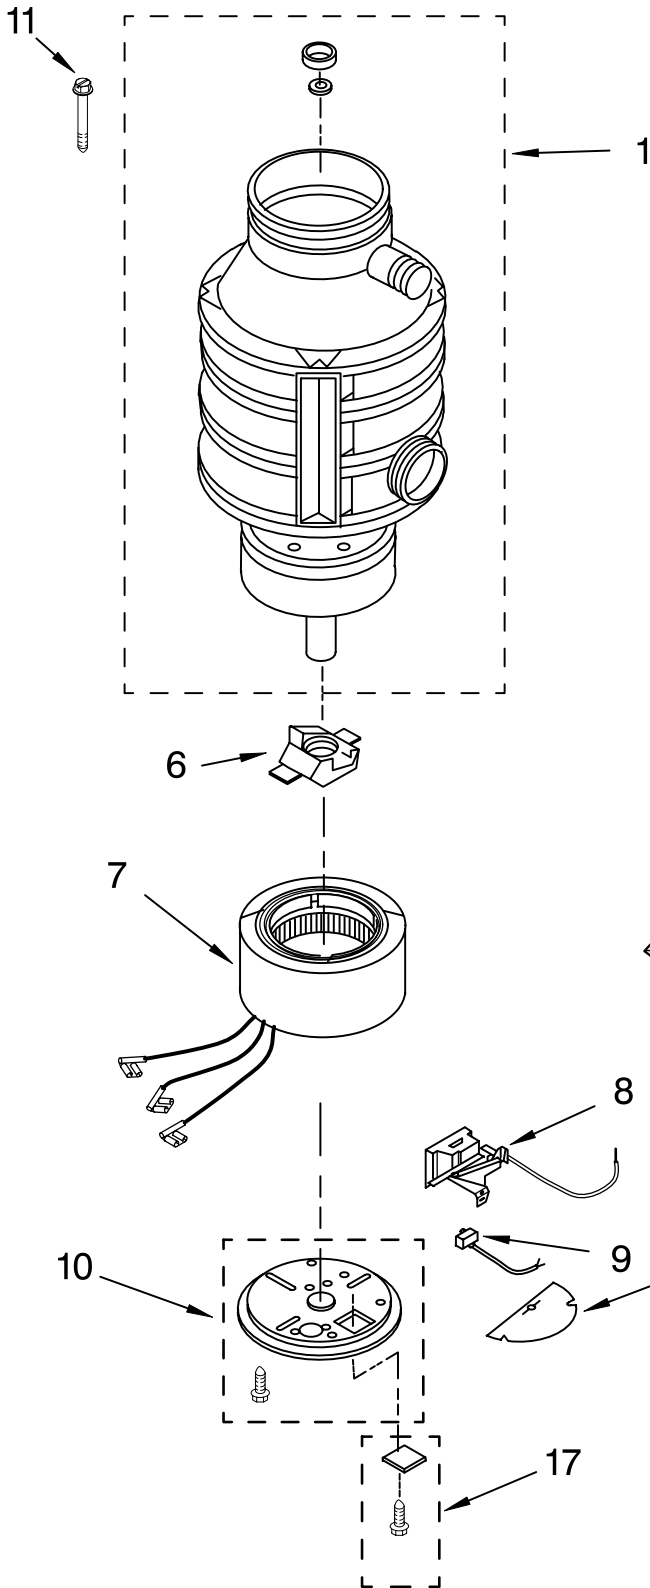

This Owner's Manual is provided and hosted by Appliance Factory Parts.

KITCHENAID KCDB250G3 Owner's Manual

[Shop genuine replacement parts for KITCHENAID
KCDB250G3](#)

UPPER HOUSING AND FLANGE PART

enAid.

[Find Your KITCHENAID Disposal Parts - Select From 75 Models](#)

----- Manual continues below -----

UPPER HOUSING AND FLANGE PARTS

DISPOSER

For Model: KCDB250G3

KitchenAid®

| Illus. No. | Part No. | DESCRIPTION |
|------------|-----------|-------------------|
| 1 | | Literature |
| | W10128498 | Guide, Use & Care |
| | W10280320 | Repair Parts List |
| 2 | 4211300 | Stopper Assembly |
| 3 | 8174306 | Mounting Assembly |
| 4 | 4211606 | Gasket, Fiber |
| 5 | 4211615 | Gasket, Mounting |
| 6 | 8174341 | Trim, Shell Asm. |
| 7 | 8174342 | Clip, Trim Shell |

FOR ORDERING INFORMATION REFER TO PARTS PRICE LIST

LOWER HOUSING AND MOTOR PARTS

For Model: KCDB250G3

| Illus. No. | Part No. | DESCRIPTION |
|------------|----------|--------------------------------------|
| 1 | | Enclosure Assembly (Not Serviceable) |
| 6 | 4211322 | Actuator Assembly, Centrifugal |
| 7 | 8174316 | Stator Assembly |
| 8 | 8174312 | Switch Assembly, Start |
| 9 | 882726 | Protector, Overload |
| 10 | 8174345 | End Frame Assembly, Lower |
| 11 | 8174354 | Bolt, Thru |
| 12 | 4176802 | Kit, Installation |
| 16 | 4211351 | Shield, Wire |
| 17 | 8174315 | Cover, Terminal Assembly |
| 20 | 8174310 | Emergency, Wrench Assembly |