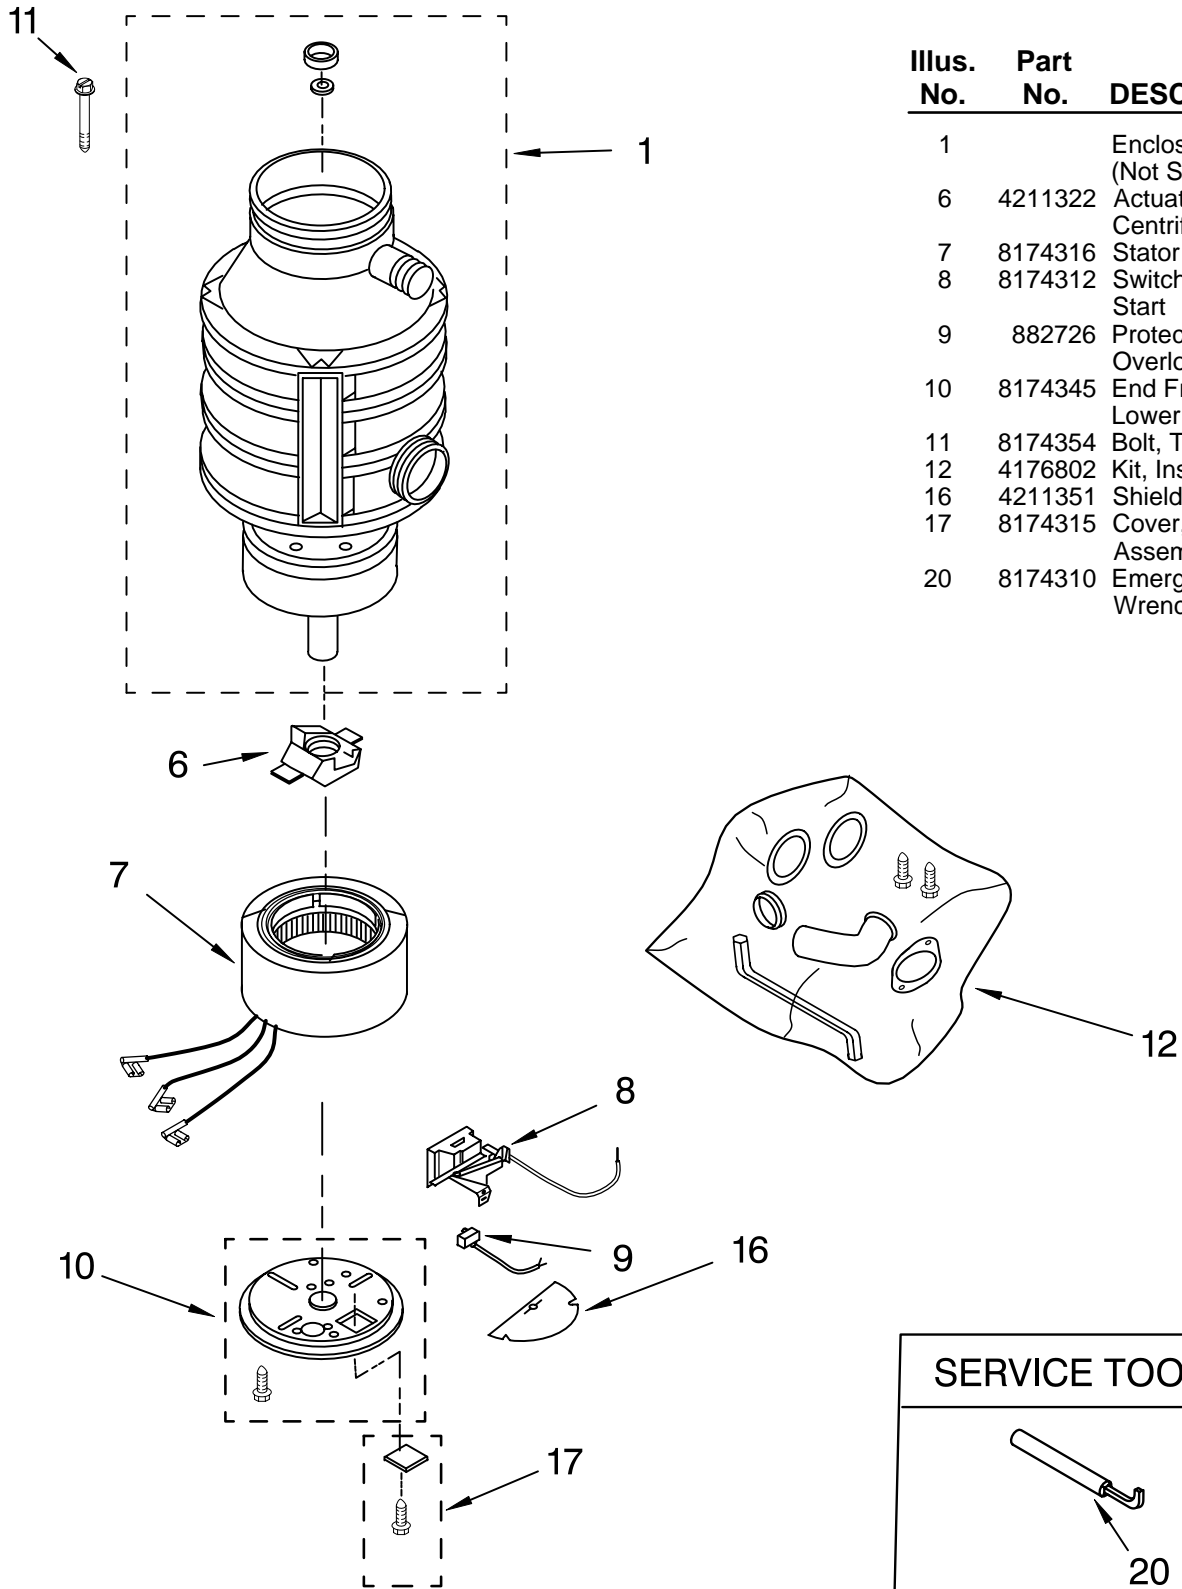

UPPER HOUSING AND FLANGE PARTS

DISPOSER

For Model: KCDB250G3

KitchenAid®

Illus. No.	Part No.	DESCRIPTION
1		Literature
	W10128498	Guide, Use & Care
	W10280320	Repair Parts List
2	4211300	Stopper Assembly
3	8174306	Mounting Assembly
4	4211606	Gasket, Fiber
5	4211615	Gasket, Mounting
6	8174341	Trim, Shell Asm.
7	8174342	Clip, Trim Shell

FOR ORDERING INFORMATION REFER TO PARTS PRICE LIST

LOWER HOUSING AND MOTOR PARTS

For Model: KCDB250G3

Illus. No.	Part No.	DESCRIPTION
1		Enclosure Assembly (Not Serviceable)
6	4211322	Actuator Assembly, Centrifugal
7	8174316	Stator Assembly
8	8174312	Switch Assembly, Start
9	882726	Protector, Overload
10	8174345	End Frame Assembly, Lower
11	8174354	Bolt, Thru
12	4176802	Kit, Installation
16	4211351	Shield, Wire
17	8174315	Cover, Terminal Assembly
20	8174310	Emergency, Wrench Assembly

FOR ORDERING INFORMATION REFER TO PARTS PRICE LIST