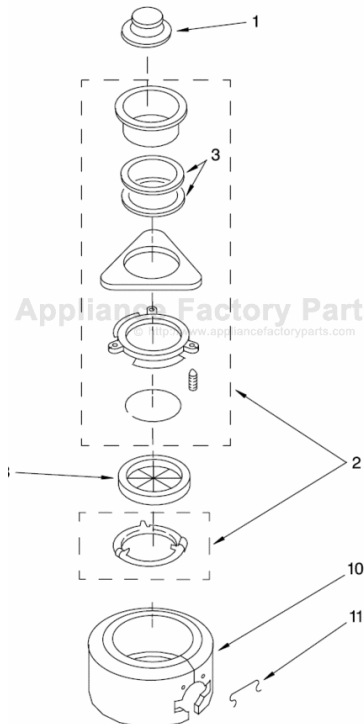

This Owner's Manual is provided and hosted by Appliance Factory Parts.

KITCHENAID KCDB250G3 Owner's Manual

[Shop genuine replacement parts for KITCHENAID
KCDB250G3](#)

UPPER HOUSING AND FLANGE PART

enAid.

[Find Your KITCHENAID Disposal Parts - Select From 75 Models](#)

----- Manual continues below -----

UPPER HOUSING AND FLANGE PARTS

DISPOSER

For Model: KCDB250G3

KitchenAid®

| Illus. No. | Part No. | DESCRIPTION |
|------------|-----------|-------------------|
| 1 | | Literature |
| | W10128498 | Guide, Use & Care |
| | W10280320 | Repair Parts List |
| 2 | 4211300 | Stopper Assembly |
| 3 | 8174306 | Mounting Assembly |
| 4 | 4211606 | Gasket, Fiber |
| 5 | 4211615 | Gasket, Mounting |
| 6 | 8174341 | Trim, Shell Asm. |
| 7 | 8174342 | Clip, Trim Shell |

FOR ORDERING INFORMATION REFER TO PARTS PRICE LIST

LOWER HOUSING AND MOTOR PARTS

For Model: KCDB250G3

| Illus. No. | Part No. | DESCRIPTION |
|------------|----------|--------------------------------------|
| 1 | | Enclosure Assembly (Not Serviceable) |
| 6 | 4211322 | Actuator Assembly, Centrifugal |
| 7 | 8174316 | Stator Assembly |
| 8 | 8174312 | Switch Assembly, Start |
| 9 | 882726 | Protector, Overload |
| 10 | 8174345 | End Frame Assembly, Lower |
| 11 | 8174354 | Bolt, Thru |
| 12 | 4176802 | Kit, Installation |
| 16 | 4211351 | Shield, Wire |
| 17 | 8174315 | Cover, Terminal Assembly |
| 20 | 8174310 | Emergency, Wrench Assembly |