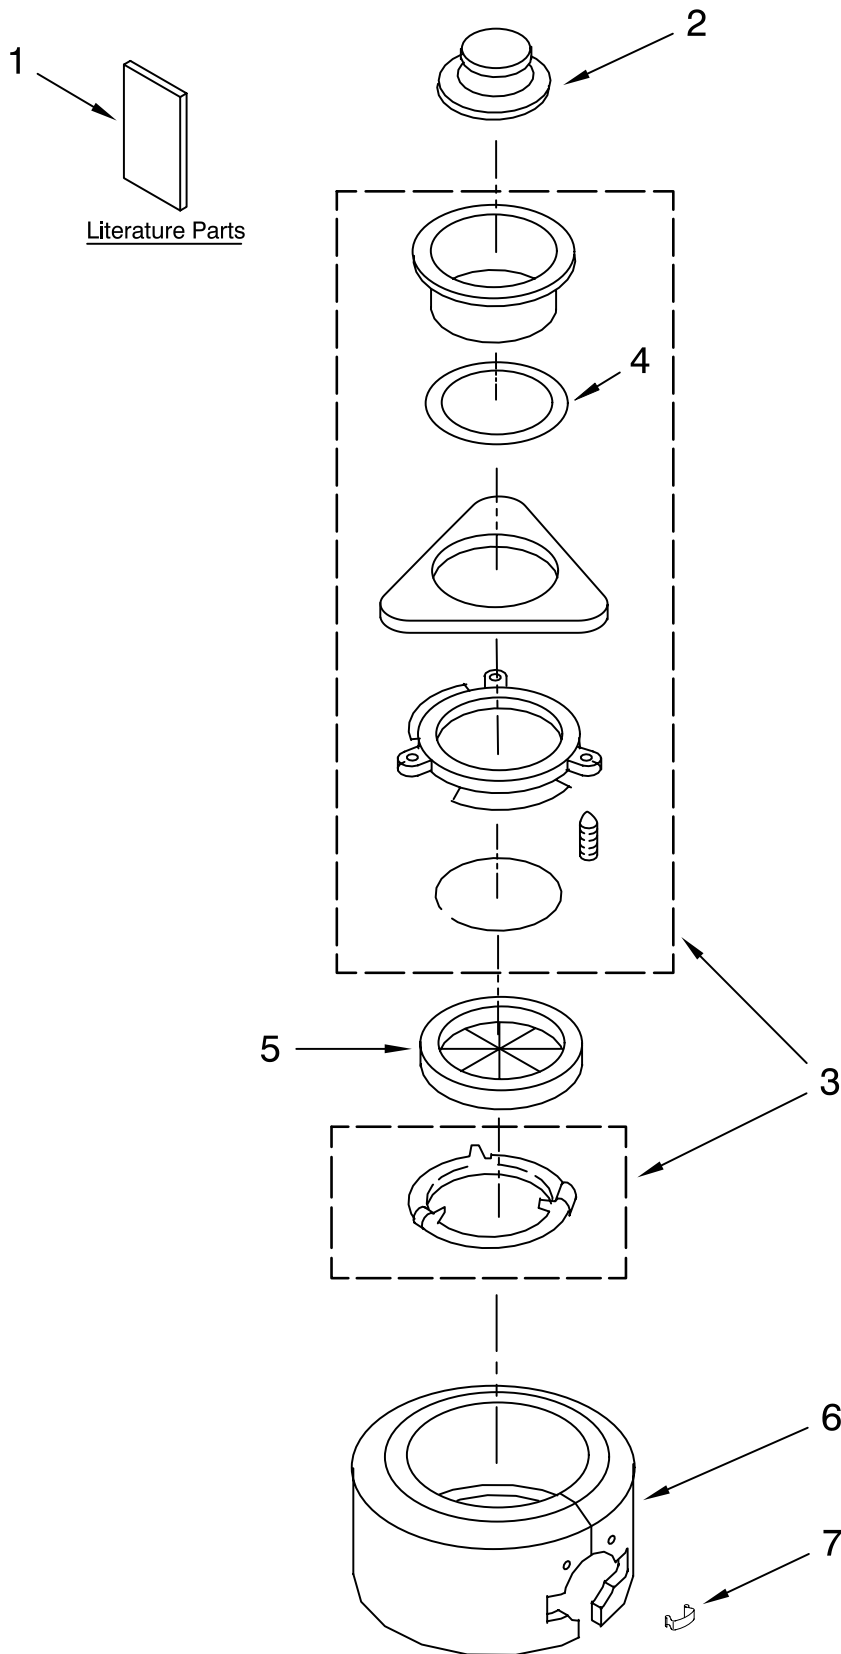

UPPER HOUSING AND FLANGE PARTS

DISPOSER

For Model: KCDB250G3

KitchenAid®

Illus. No.	Part No.	DESCRIPTION
1		Literature
	W10128498	Guide, Use & Care
	W10280320	Repair Parts List
2	4211300	Stopper Assembly
3	8174306	Mounting Assembly
4	4211606	Gasket, Fiber
5	4211615	Gasket, Mounting
6	8174341	Trim, Shell Asm.
7	8174342	Clip, Trim Shell

FOR ORDERING INFORMATION REFER TO PARTS PRICE LIST

LOWER HOUSING AND MOTOR PARTS

For Model: KCDB250G3

Illus. No.	Part No.	DESCRIPTION
1		Enclosure Assembly (Not Serviceable)
6	4211322	Actuator Assembly, Centrifugal
7	8174316	Stator Assembly
8	8174312	Switch Assembly, Start
9	882726	Protector, Overload
10	8174345	End Frame Assembly, Lower
11	8174354	Bolt, Thru
12	4176802	Kit, Installation
16	4211351	Shield, Wire
17	8174315	Cover, Terminal Assembly
20	8174310	Emergency, Wrench Assembly