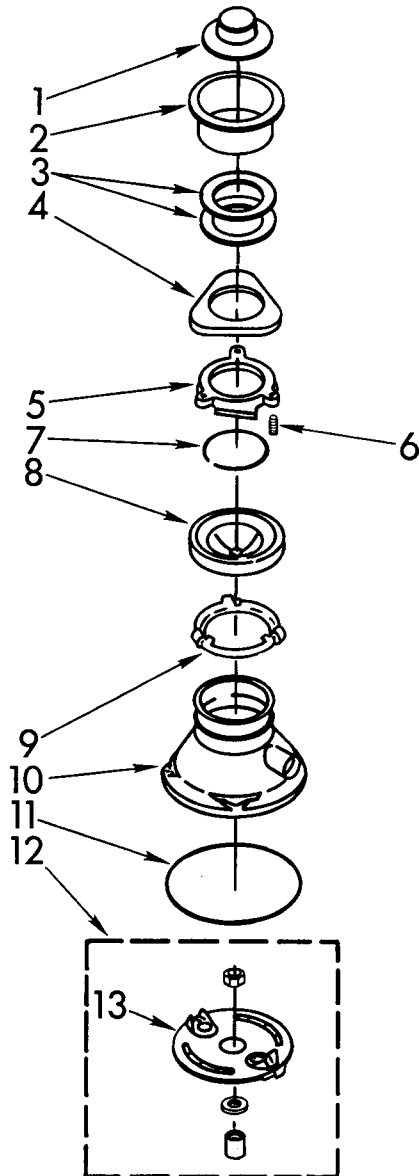

UPPER HOUSING AND FLANGE PARTS

[Find Your KITCHENAID Disposal Parts - Select From 75 Models](#)

----- Manual continues below -----

PARTS LIST FOR

KitchenAid

DISPOSER

**MODEL
KCDB250S0**

UPPER HOUSING AND FLANGE PARTS

4-92 Litho in U.S.A.

KitchenAid

ST. JOSEPH, MI 49085

©1988, 1992 KITCHENAID

Part No. 4211437 Rev. A

5-92

1	4211300	Stopper Assembly
2	4211301	Flange, Strainer
3	4211302	Seal, Sink Flange (2)
4	4211303	Flange, Backup
5	4211304	Flange, Mounting
6	4211305	Screw, Backup (3)
7	4211306	Ring, Retaining
8	4211307	Gasket, Mounting
9	4211308	Flange, Body
10	4211309	Container, Body Assembly
11	4211310	O-Ring
12	4211311	Kit, Sleeve And Seal (Includes Nut, Slinger & Sleeve)
13	4211312	Shredder Assembly, Rotating

LOWER HOUSING AND MOTOR PARTS

For Model: KCDB250S0

1	4211313	End Bell Assembly, Upper
2	4211314	Seal, Water & Oil
3	4211315	Washer, Thrust
4	4211320	Rotor & Shaft Assembly
5	4211321	Washer
6	4211322	Actuator Assembly, Centrifugal
7	4211323	Stator Assembly
8	4211324	Switch Assembly, Start
9	4211325	Protector, Overload
10	4211327	End Frame Assembly, Lower
11	4211331	Bolt, Thru (4)
12	4211316	Gasket, Tailpipe
13	4211317	Tailpipe
14	4211318	Flange, Tailpipe
15	4211319	Screw, Tailpipe (2)
16	4211326	Shield, Wire
17	4211328	Cover, Terminal
18	4211329	Screw
19	4211330	Screw, Ground
20	4211397	Emergency, Wrench Assembly
21	4211396	Adapter, Sink Assembly
22	4211564	Kit, Installation (Includes Nos. 12, 13, 14, 15, 20, Instructions and Use and Care Guide)