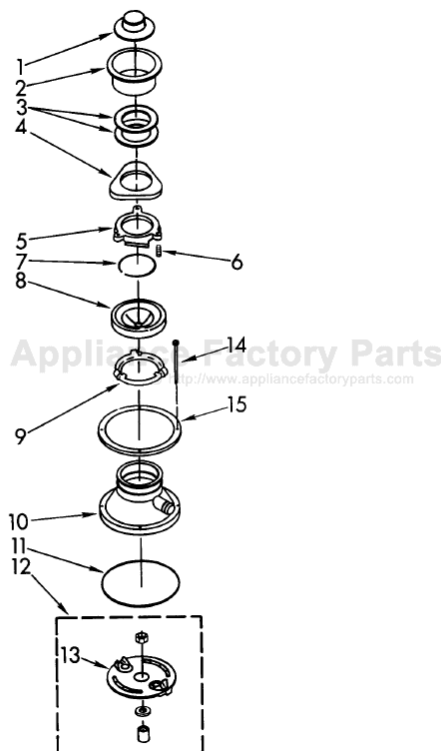

UPPER HOUSING AND FLANGE PARTS

[Find Your KITCHENAID Disposal Parts - Select From 75 Models](#)

----- Manual continues below -----

PARTS LIST FOR

KitchenAid

DISPOSER

**MODEL
KCDB250S0**

UPPER HOUSING AND FLANGE PARTS

4-92 Litho in U.S.A.

KitchenAid

ST. JOSEPH, MI 49085

©1988, 1992 KITCHENAID

Part No. 4211437 Rev. A

5-92

1	4211300	Stopper Assembly
2	4211301	Flange, Strainer
3	4211302	Seal, Sink Flange (2)
4	4211303	Flange, Backup
5	4211304	Flange, Mounting
6	4211305	Screw, Backup (3)
7	4211306	Ring, Retaining
8	4211307	Gasket, Mounting
9	4211308	Flange, Body
10	4211309	Container, Body Assembly
11	4211310	O-Ring
12	4211311	Kit, Sleeve And Seal (Includes Nut, Slinger & Sleeve)
13	4211312	Shredder Assembly, Rotating

LOWER HOUSING AND MOTOR PARTS

For Model: KCDB250S0

1	4211313	End Bell Assembly, Upper
2	4211314	Seal, Water & Oil
3	4211315	Washer, Thrust
4	4211320	Rotor & Shaft Assembly
5	4211321	Washer
6	4211322	Actuator Assembly, Centrifugal
7	4211323	Stator Assembly
8	4211324	Switch Assembly, Start
9	4211325	Protector, Overload
10	4211327	End Frame Assembly, Lower
11	4211331	Bolt, Thru (4)
12	4211316	Gasket, Tailpipe
13	4211317	Tailpipe
14	4211318	Flange, Tailpipe
15	4211319	Screw, Tailpipe (2)
16	4211326	Shield, Wire
17	4211328	Cover, Terminal
18	4211329	Screw
19	4211330	Screw, Ground
20	4211397	Emergency, Wrench Assembly
21	4211396	Adapter, Sink Assembly
22	4211564	Kit, Installation (Includes Nos. 12, 13, 14, 15, 20, Instructions and Use and Care Guide)