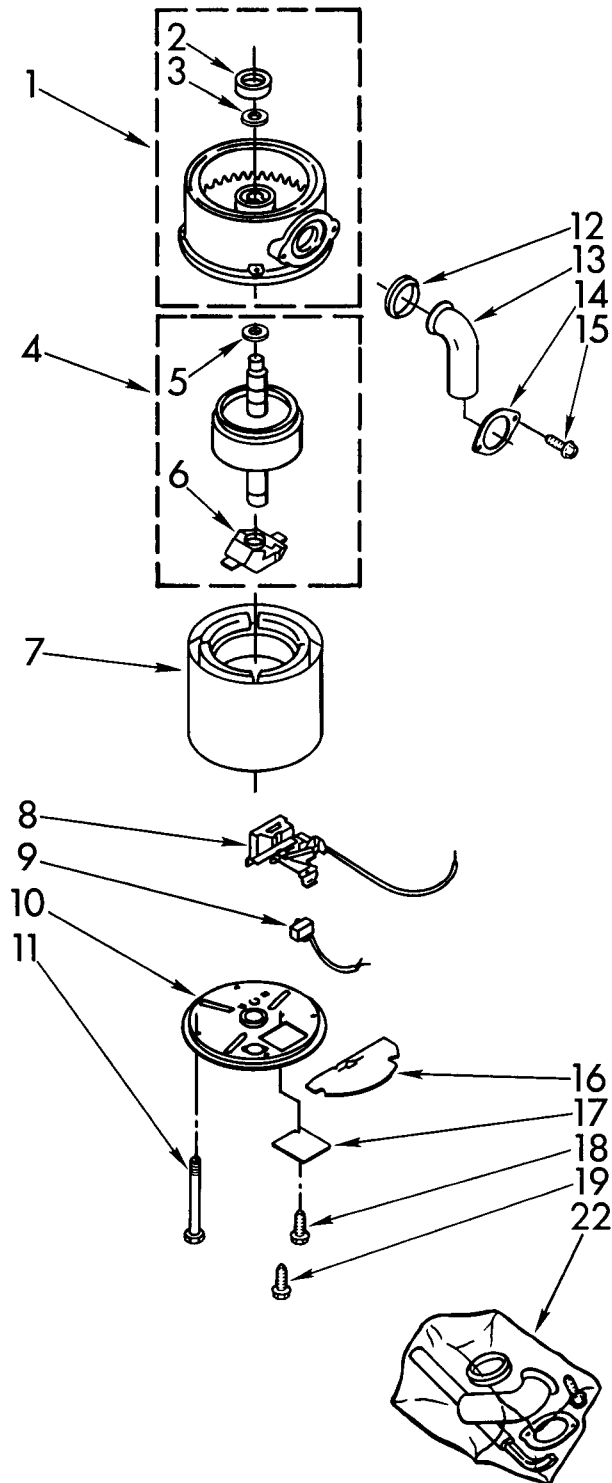

UPPER HOUSING AND FLANGE PARTS

[Find Your KITCHENAID Disposal Parts - Select From 75 Models](#)

----- Manual continues below -----

PARTS LIST FOR

KitchenAid

DISPOSER

**MODEL
KCDB250S0**

UPPER HOUSING AND FLANGE PARTS

4-92 Litho in U.S.A.

KitchenAid

ST. JOSEPH, MI 49085

©1988, 1992 KITCHENAID

Part No. 4211437 Rev. A

5-92

1	4211300	Stopper Assembly
2	4211301	Flange, Strainer
3	4211302	Seal, Sink Flange (2)
4	4211303	Flange, Backup
5	4211304	Flange, Mounting
6	4211305	Screw, Backup (3)
7	4211306	Ring, Retaining
8	4211307	Gasket, Mounting
9	4211308	Flange, Body
10	4211309	Container, Body Assembly
11	4211310	O-Ring
12	4211311	Kit, Sleeve And Seal (Includes Nut, Slinger & Sleeve)
13	4211312	Shredder Assembly, Rotating

LOWER HOUSING AND MOTOR PARTS

For Model: KCDB250S0

1	4211313	End Bell Assembly, Upper
2	4211314	Seal, Water & Oil
3	4211315	Washer, Thrust
4	4211320	Rotor & Shaft Assembly
5	4211321	Washer
6	4211322	Actuator Assembly, Centrifugal
7	4211323	Stator Assembly
8	4211324	Switch Assembly, Start
9	4211325	Protector, Overload
10	4211327	End Frame Assembly, Lower
11	4211331	Bolt, Thru (4)
12	4211316	Gasket, Tailpipe
13	4211317	Tailpipe
14	4211318	Flange, Tailpipe
15	4211319	Screw, Tailpipe (2)
16	4211326	Shield, Wire
17	4211328	Cover, Terminal
18	4211329	Screw
19	4211330	Screw, Ground
20	4211397	Emergency, Wrench Assembly
21	4211396	Adapter, Sink Assembly
22	4211564	Kit, Installation (Includes Nos. 12, 13, 14, 15, 20, Instructions and Use and Care Guide)

Following Parts Not Illustrated

LIT4171071	Guide, Use And Care
LIT4171069	Instructions, Installation
LIT4211437	Repair Parts List