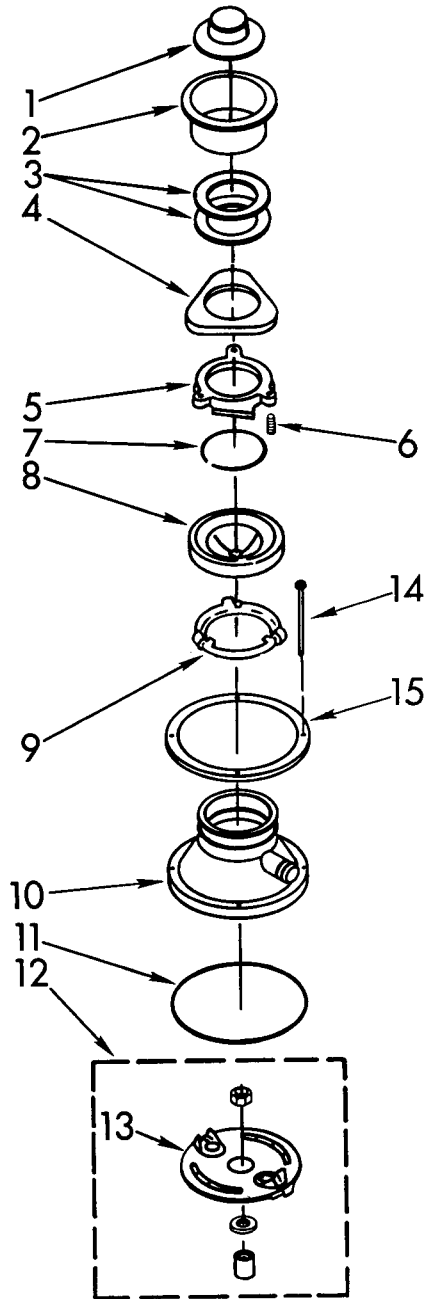

This Owner's Manual is provided and hosted by Appliance Factory Parts.

KITCHENAID KCDB250S1 Owner's Manual

[Shop genuine replacement parts for KITCHENAID
KCDB250S1](#)

[Find Your KITCHENAID Disposal Parts - Select From 75 Models](#)

----- Manual continues below -----

PARTS LIST FOR

KitchenAid®

DISPOSER

**MODEL
KCDB250S1**

UPPER HOUSING AND FLANGE PARTS

4-92 Litho in U.S.A.

KitchenAid

ST. JOSEPH, MI 49085

© 1990, 1992 KITCHENAID

Part No. 4211509 Rev. A

5-92

1	4211300	Stopper Assembly
2	4211301	Flange, Strainer
3	4211302	Seal, Sink Flange (2)
4	4211303	Flange, Backup
5	4211304	Flange, Mounting
6	4211305	Screw, Backup (3)
7	4211306	Ring, Retaining
8	4211307	Gasket, Mounting
9	4211308	Flange, Body
10	4211514	Container, Body Assembly
11	4211310	O-Ring
12	4211311	Kit, Sleeve And Seal (Includes Nut, Slinger & Sleeve)
13	4211312	Shredder Assembly, Rotating
14	4211518	Bolt, Thru (4)
15	4211513	Ring, Clamping

LOWER HOUSING AND MOTOR PARTS

For Model: KCDB250S1

1	4211313	End Bell Assembly, Upper
2	4211314	Seal, Water & Oil
3	4211315	Washer, Thrust
4	4211320	Rotor & Shaft Assembly
5	4211321	Washer
6	4211322	Actuator Assembly, Centrifugal
7	4211323	Stator Assembly
8	4211324	Switch Assembly, Start
9	4211325	Protector, Overload
10	4211515	End Frame Assembly, Lower
11	4211516	Nut (4)
12	4211316	Gasket, Tailpipe
13	4211317	Tailpipe
14	4211318	Flange, Tailpipe
15	4211319	Screw, Tailpipe (2)
16	4211326	Shield, Wire
17	4211328	Cover, Terminal
18	4211329	Screw
19	4211330	Screw, Ground
20	4211397	Emergency, Wrench Assembly
21	4211396	Adapter, Sink Assembly
22	4211564	Kit, Installation (Includes Nos. 12, 13, 14, 15, 20, Instructions and Use and Care Guide)