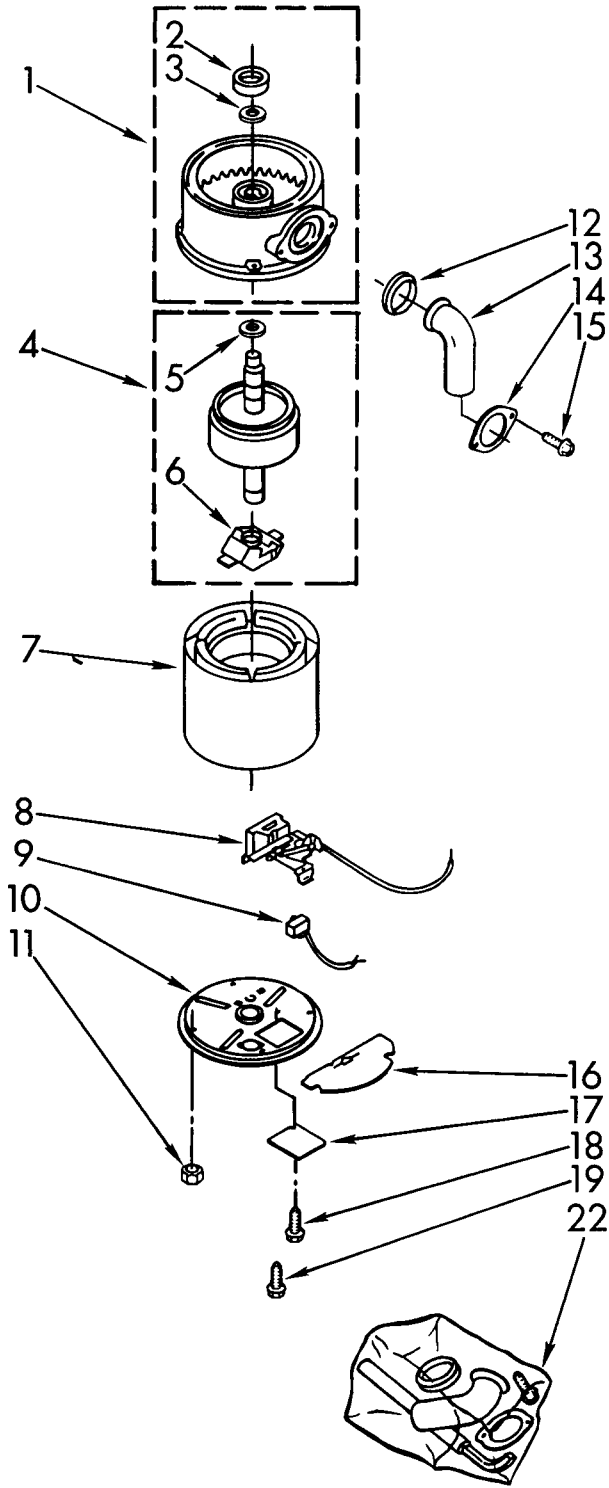

----- Manual continues below -----

PARTS LIST FOR

KitchenAid®

DISPOSER

**MODEL
KCDB250S1**

UPPER HOUSING AND FLANGE PARTS

4-92 Litho in U.S.A.

KitchenAid

ST. JOSEPH, MI 49085

© 1990, 1992 KITCHENAID

Part No. 4211509 Rev. A

5-92

1	4211300	Stopper Assembly
2	4211301	Flange, Strainer
3	4211302	Seal, Sink Flange (2)
4	4211303	Flange, Backup
5	4211304	Flange, Mounting
6	4211305	Screw, Backup (3)
7	4211306	Ring, Retaining
8	4211307	Gasket, Mounting
9	4211308	Flange, Body
10	4211514	Container, Body Assembly
11	4211310	O-Ring
12	4211311	Kit, Sleeve And Seal (Includes Nut, Slinger & Sleeve)
13	4211312	Shredder Assembly, Rotating
14	4211518	Bolt, Thru (4)
15	4211513	Ring, Clamping

LOWER HOUSING AND MOTOR PARTS

For Model: KCDB250S1

1	4211313	End Bell Assembly, Upper
2	4211314	Seal, Water & Oil
3	4211315	Washer, Thrust
4	4211320	Rotor & Shaft Assembly
5	4211321	Washer
6	4211322	Actuator Assembly, Centrifugal
7	4211323	Stator Assembly
8	4211324	Switch Assembly, Start
9	4211325	Protector, Overload
10	4211515	End Frame Assembly, Lower
11	4211516	Nut (4)
12	4211316	Gasket, Tailpipe
13	4211317	Tailpipe
14	4211318	Flange, Tailpipe
15	4211319	Screw, Tailpipe (2)
16	4211326	Shield, Wire
17	4211328	Cover, Terminal
18	4211329	Screw
19	4211330	Screw, Ground
20	4211397	Emergency, Wrench Assembly
21	4211396	Adapter, Sink Assembly
22	4211564	Kit, Installation (Includes Nos. 12, 13, 14, 15, 20, Instructions and Use and Care Guide)

Following Parts Not Illustrated

LIT4211517	Guide, Use And Care
LIT4211452	Instructions, Installation
LIT4211509	Repair Parts List