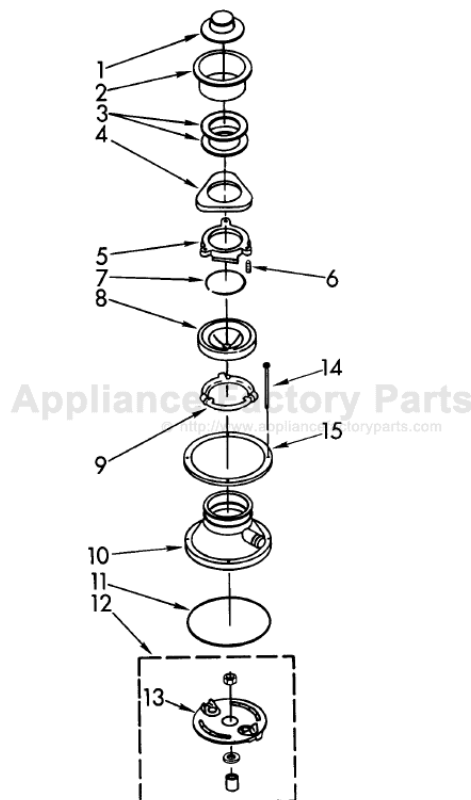

This Owner's Manual is provided and hosted by Appliance Factory Parts.

KITCHENAID KCDB250S1 Owner's Manual

[Shop genuine replacement parts for KITCHENAID
KCDB250S1](#)

[Find Your KITCHENAID Disposal Parts - Select From 75 Models](#)

----- Manual continues below -----

PARTS LIST FOR

KitchenAid®

DISPOSER

**MODEL
KCDB250S1**

UPPER HOUSING AND FLANGE PARTS

4-92 Litho in U.S.A.

KitchenAid

ST. JOSEPH, MI 49085

© 1990, 1992 KITCHENAID

Part No. 4211509 Rev. A

5-92

1	4211300	Stopper Assembly
2	4211301	Flange, Strainer
3	4211302	Seal, Sink Flange (2)
4	4211303	Flange, Backup
5	4211304	Flange, Mounting
6	4211305	Screw, Backup (3)
7	4211306	Ring, Retaining
8	4211307	Gasket, Mounting
9	4211308	Flange, Body
10	4211514	Container, Body Assembly
11	4211310	O-Ring
12	4211311	Kit, Sleeve And Seal (Includes Nut, Slinger & Sleeve)
13	4211312	Shredder Assembly, Rotating
14	4211518	Bolt, Thru (4)
15	4211513	Ring, Clamping

LOWER HOUSING AND MOTOR PARTS

For Model: KCDB250S1

1	4211313	End Bell Assembly, Upper
2	4211314	Seal, Water & Oil
3	4211315	Washer, Thrust
4	4211320	Rotor & Shaft Assembly
5	4211321	Washer
6	4211322	Actuator Assembly, Centrifugal
7	4211323	Stator Assembly
8	4211324	Switch Assembly, Start
9	4211325	Protector, Overload
10	4211515	End Frame Assembly, Lower
11	4211516	Nut (4)
12	4211316	Gasket, Tailpipe
13	4211317	Tailpipe
14	4211318	Flange, Tailpipe
15	4211319	Screw, Tailpipe (2)
16	4211326	Shield, Wire
17	4211328	Cover, Terminal
18	4211329	Screw
19	4211330	Screw, Ground
20	4211397	Emergency, Wrench Assembly
21	4211396	Adapter, Sink Assembly
22	4211564	Kit, Installation (Includes Nos. 12, 13, 14, 15, 20, Instructions and Use and Care Guide)