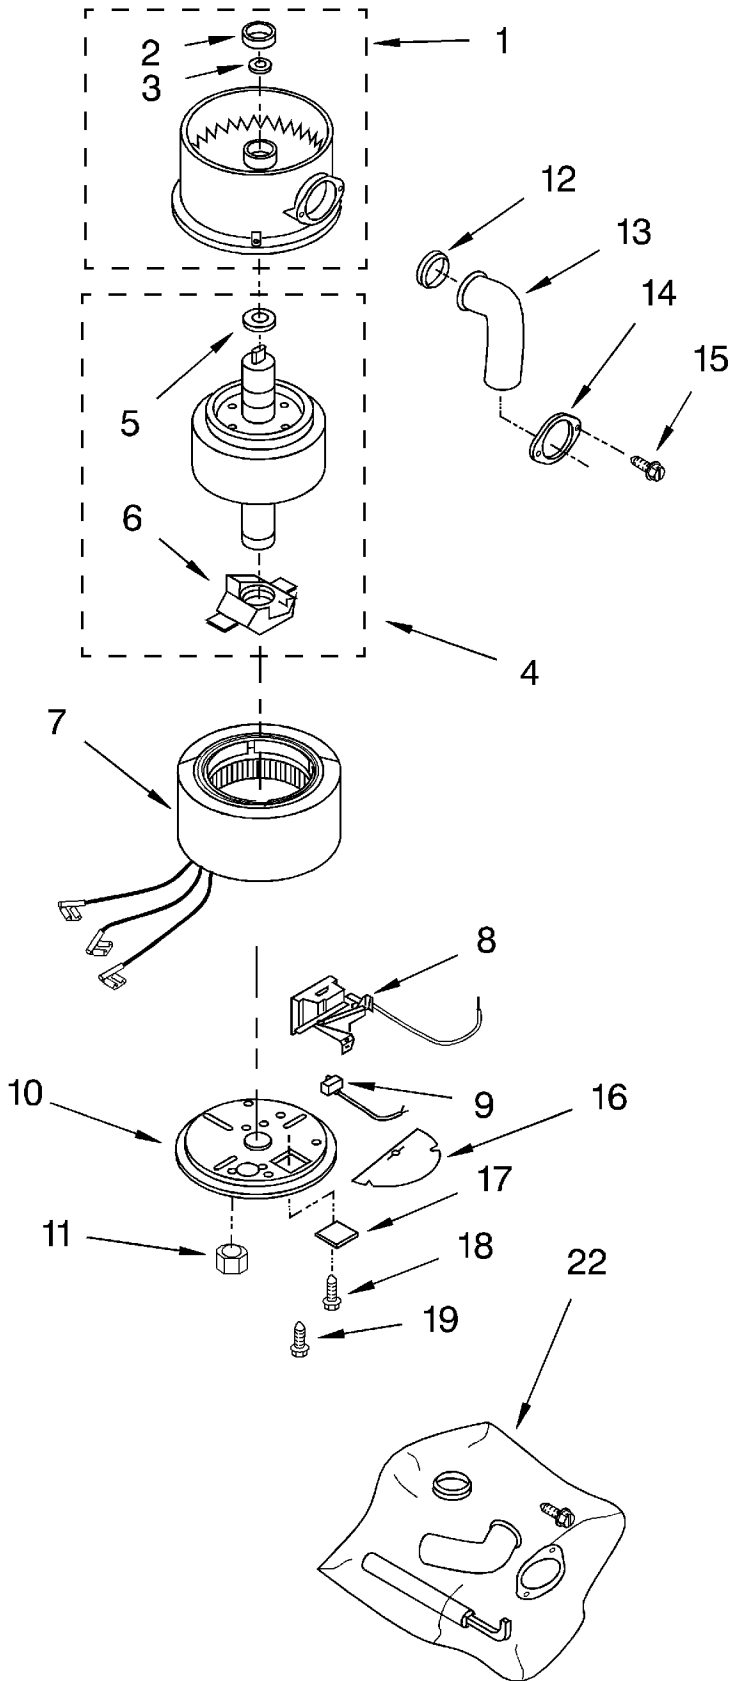

UPPER HOUSING AND FLANGE PARTS

1	4211300	Stopper Assembly
2	4211301	Flange, Strainer
3	4211302	Seal, Sink Flange
4	4211303	Flange, Backup
5	4211304	Flange, Mounting
6	4211305	Screw, Backup (3)
7	4211306	Ring, Retaining
8	4211615	Gasket, Mounting
9	4211308	Flange, Body
10	4211648	Container, Body Assembly
11	4211339	Clip, Trim Band
12	4211649	Insulation
13	4211645	Bolt, thru
14	4211513	Ring, Clamping
15	4211646	Body, Container, (Incl. 14)
16	4211310	O-Ring
17	4211578	Kit, Sleeve & Seal (Incl. Nut, Flange, Slinger, Seal & Sleeve
18	4211618	Shredder Asm., Rotating

LOWER HOUSING AND MOTOR PARTS

For Model: KCDC150G

Illus. Part

1	4211313	End Bell Assembly, Upper
2	4211314	Seal, Water & Oil
3	4211315	Washer, Thrust
4	4211651	Rotor & Shaft Assembly
5	4211321	Washer
6	4211322	Actuator Assembly, Centrifugal
7	4211650	Stator Assembly
8	4211324	Switch Assembly, Start
9	4211549	Protector, Overload
10	4211647	End Frame Assembly, Lower
11	4211348	Bolt, Thru (4)
12	4211316	Gasket, Tailpipe
13	4211317	Tailpipe
14	4211318	Flange, Tailpipe
15	4211319	Screw, Tailpipe
16	4211326	Shield, Wire
17	4211611	Cover, Terminal
18	4211612	Screw
19	4211330	Screw, Ground
20	4211397	Emergency, Wrench Assembly
21	4211396	Adapter, Sink Assembly
22	4211565	Kit, Installation (Includes Nos. 12, 13, 14, 15, 20, Instructions and Use and Care Guide)

Following Parts Not Illustrated

LITERATURE PARTS

LIT4211550	Guide, Use And Care
LIT4211652	Instructions, Installation
LIT4211640	Repair Parts List