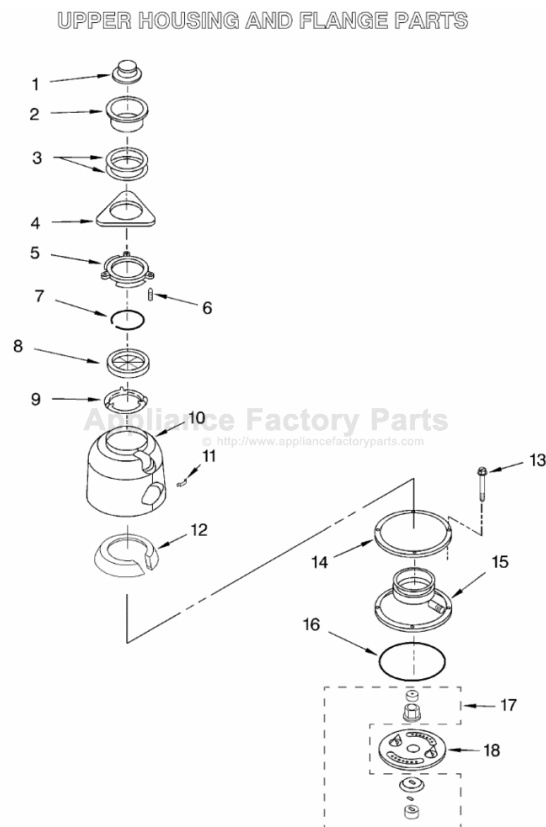

KITCHENAID KCDC150G Owner's Manual

[Shop genuine replacement parts for KITCHENAID
KCDC150G](#)

[Find Your KITCHENAID Disposal Parts - Select From 75 Models](#)

----- Manual continues below -----

UPPER HOUSING AND FLANGE PARTS

1	4211300	Stopper Assembly
2	4211301	Flange, Strainer
3	4211302	Seal, Sink Flange
4	4211303	Flange, Backup
5	4211304	Flange, Mounting
6	4211305	Screw, Backup (3)
7	4211306	Ring, Retaining
8	4211615	Gasket, Mounting
9	4211308	Flange, Body
10	4211648	Container, Body Assembly
11	4211339	Clip, Trim Band
12	4211649	Insulation
13	4211645	Bolt, thru
14	4211513	Ring, Clamping
15	4211646	Body, Container, (Incl. 14)
16	4211310	O-Ring
17	4211578	Kit, Sleeve & Seal (Incl. Nut, Flange, Slinger, Seal & Sleeve
18	4211618	Shredder Asm., Rotating

LOWER HOUSING AND MOTOR PARTS

For Model: KCDC150G

Illus. Part

1	4211313	End Bell Assembly, Upper
2	4211314	Seal, Water & Oil
3	4211315	Washer, Thrust
4	4211651	Rotor & Shaft Assembly
5	4211321	Washer
6	4211322	Actuator Assembly, Centrifugal
7	4211650	Stator Assembly
8	4211324	Switch Assembly, Start
9	4211549	Protector, Overload
10	4211647	End Frame Assembly, Lower
11	4211348	Bolt, Thru (4)
12	4211316	Gasket, Tailpipe
13	4211317	Tailpipe
14	4211318	Flange, Tailpipe
15	4211319	Screw, Tailpipe
16	4211326	Shield, Wire
17	4211611	Cover, Terminal
18	4211612	Screw
19	4211330	Screw, Ground
20	4211397	Emergency, Wrench Assembly
21	4211396	Adapter, Sink Assembly
22	4211565	Kit, Installation (Includes Nos. 12, 13, 14, 15, 20, Instructions and Use and Care Guide)