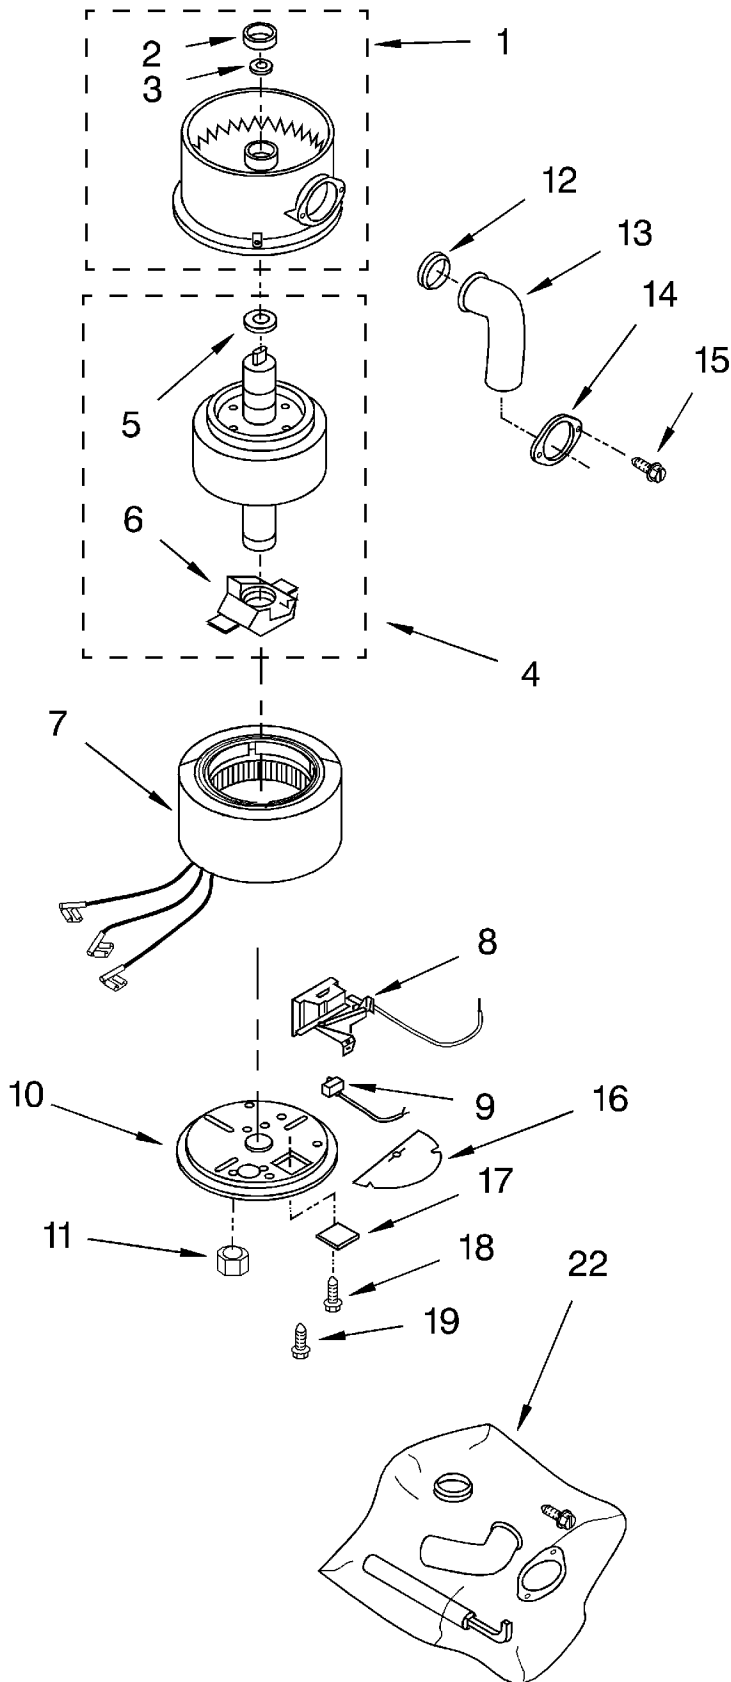

KITCHENAID KCDC150G Owner's Manual

[Shop genuine replacement parts for KITCHENAID
KCDC150G](#)

[Find Your KITCHENAID Disposal Parts - Select From 75 Models](#)

----- Manual continues below -----

UPPER HOUSING AND FLANGE PARTS

1	4211300	Stopper Assembly
2	4211301	Flange, Strainer
3	4211302	Seal, Sink Flange
4	4211303	Flange, Backup
5	4211304	Flange, Mounting
6	4211305	Screw, Backup (3)
7	4211306	Ring, Retaining
8	4211615	Gasket, Mounting
9	4211308	Flange, Body
10	4211648	Container, Body Assembly
11	4211339	Clip, Trim Band
12	4211649	Insulation
13	4211645	Bolt, thru
14	4211513	Ring, Clamping
15	4211646	Body, Container, (Incl. 14)
16	4211310	O-Ring
17	4211578	Kit, Sleeve & Seal (Incl. Nut, Flange, Slinger, Seal & Sleeve
18	4211618	Shredder Asm., Rotating

LOWER HOUSING AND MOTOR PARTS

For Model: KCDC150G

Illus. Part

1	4211313	End Bell Assembly, Upper
2	4211314	Seal, Water & Oil
3	4211315	Washer, Thrust
4	4211651	Rotor & Shaft Assembly
5	4211321	Washer
6	4211322	Actuator Assembly, Centrifugal
7	4211650	Stator Assembly
8	4211324	Switch Assembly, Start
9	4211549	Protector, Overload
10	4211647	End Frame Assembly, Lower
11	4211348	Bolt, Thru (4)
12	4211316	Gasket, Tailpipe
13	4211317	Tailpipe
14	4211318	Flange, Tailpipe
15	4211319	Screw, Tailpipe
16	4211326	Shield, Wire
17	4211611	Cover, Terminal
18	4211612	Screw
19	4211330	Screw, Ground
20	4211397	Emergency, Wrench Assembly
21	4211396	Adapter, Sink Assembly
22	4211565	Kit, Installation (Includes Nos. 12, 13, 14, 15, 20, Instructions and Use and Care Guide)