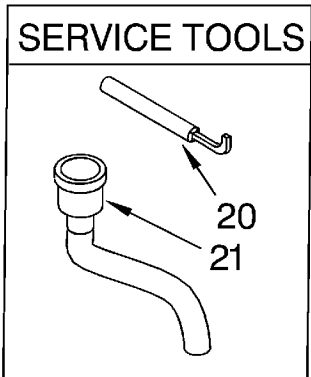

UPPER HOUSING AND FLANGE PARTS

1	4211300	Stopper Assembly
2	4211301	Flange, Strainer
3	4211302	Seal, Sink Flange
4	4211303	Flange, Backup
5	4211304	Flange, Mounting
6	4211305	Screw, Backup (3)
7	4211306	Ring, Retaining
8	4211615	Gasket, Mounting
9	4211308	Flange, Body
10	4211648	Container, Body Assembly
11	4211339	Clip, Trim Band
12	4211649	Insulation
13	4211645	Bolt, thru
14	4211513	Ring, Clamping
15	4211646	Body, Container, (Incl. 14)
16	4211310	O-Ring
17	4211578	Kit, Sleeve & Seal (Incl. Nut, Flange, Slinger, Seal & Sleeve
18	4211618	Shredder Asm., Rotating

LOWER HOUSING AND MOTOR PARTS

For Model: KCDC150G

Illus. Part

1	4211313	End Bell Assembly, Upper
2	4211314	Seal, Water & Oil
3	4211315	Washer, Thrust
4	4211651	Rotor & Shaft Assembly
5	4211321	Washer
6	4211322	Actuator Assembly, Centrifugal
7	4211650	Stator Assembly
8	4211324	Switch Assembly, Start
9	4211549	Protector, Overload
10	4211647	End Frame Assembly, Lower
11	4211348	Bolt, Thru (4)
12	4211316	Gasket, Tailpipe
13	4211317	Tailpipe
14	4211318	Flange, Tailpipe
15	4211319	Screw, Tailpipe
16	4211326	Shield, Wire
17	4211611	Cover, Terminal
18	4211612	Screw
19	4211330	Screw, Ground
20	4211397	Emergency, Wrench Assembly
21	4211396	Adapter, Sink Assembly
22	4211565	Kit, Installation (Includes Nos. 12, 13, 14, 15, 20, Instructions and Use and Care Guide)