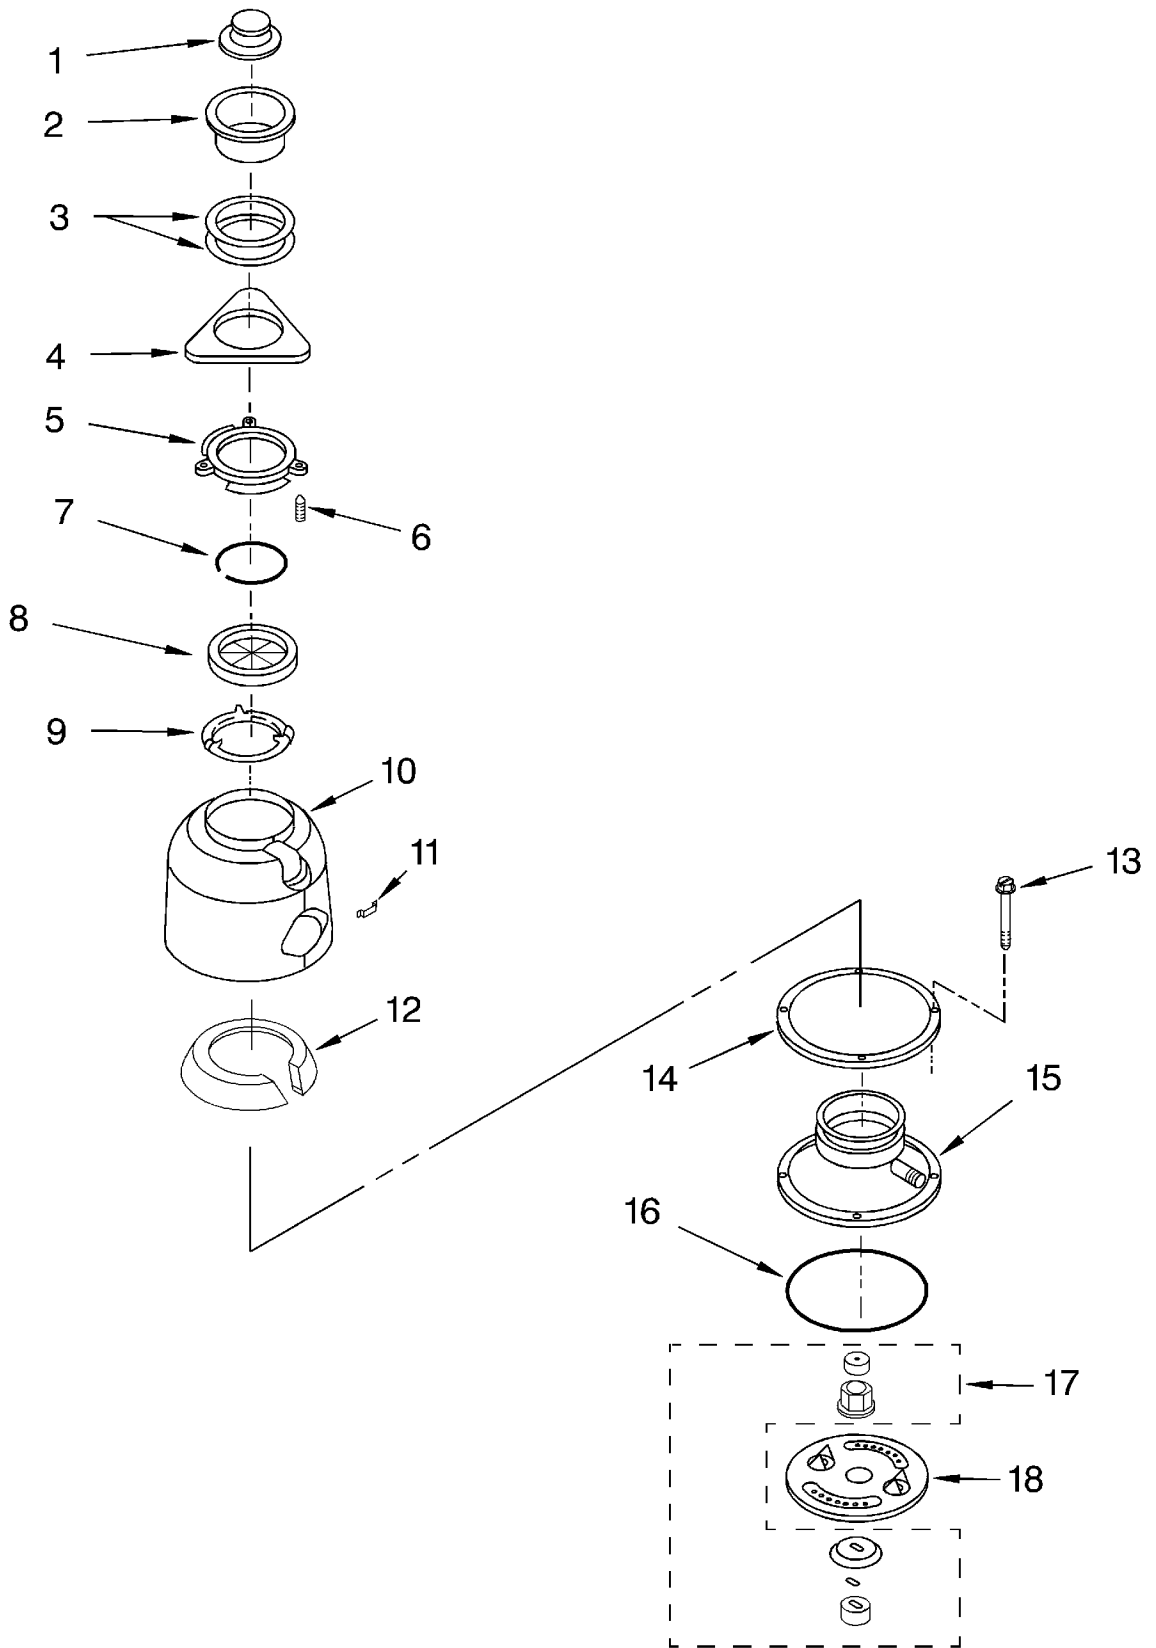

UPPER HOUSING AND FLANGE PARTS

1	4211300	Stopper Assembly
2	4211301	Flange, Strainer
3	4211302	Seal, Sink Flange
4	4211303	Flange, Backup
5	4211304	Flange, Mounting
6	4211305	Screw, Backup (3)
7	4211306	Ring, Retaining
8	4211615	Gasket, Mounting
9	4211308	Flange, Body
10	4211648	Container, Body Assembly
11	4211339	Clip, Trim Band
12	4211649	Insulation
13	4211645	Bolt, thru
14	4211513	Ring, Clamping
15	4211646	Body, Container, (Incl. 14)
16	4211310	O-Ring
17	4211578	Kit, Sleeve & Seal (Incl. Nut, Flange, Slinger, Seal & Sleeve
18	4211618	Shredder Asm., Rotating

LOWER HOUSING AND MOTOR PARTS

For Model: KCDC150G

Illus. Part

1	4211313	End Bell Assembly, Upper
2	4211314	Seal, Water & Oil
3	4211315	Washer, Thrust
4	4211651	Rotor & Shaft Assembly
5	4211321	Washer
6	4211322	Actuator Assembly, Centrifugal
7	4211650	Stator Assembly
8	4211324	Switch Assembly, Start
9	4211549	Protector, Overload
10	4211647	End Frame Assembly, Lower
11	4211348	Bolt, Thru (4)
12	4211316	Gasket, Tailpipe
13	4211317	Tailpipe
14	4211318	Flange, Tailpipe
15	4211319	Screw, Tailpipe
16	4211326	Shield, Wire
17	4211611	Cover, Terminal
18	4211612	Screw
19	4211330	Screw, Ground
20	4211397	Emergency, Wrench Assembly
21	4211396	Adapter, Sink Assembly
22	4211565	Kit, Installation (Includes Nos. 12, 13, 14, 15, 20, Instructions and Use and Care Guide)