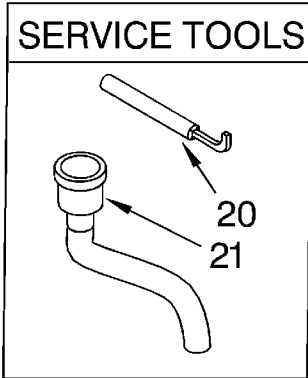

KITCHENAID KCDC150G Owner's Manual

[Shop genuine replacement parts for KITCHENAID
KCDC150G](#)

[Find Your KITCHENAID Disposal Parts - Select From 75 Models](#)

----- Manual continues below -----

UPPER HOUSING AND FLANGE PARTS

1	4211300	Stopper Assembly
2	4211301	Flange, Strainer
3	4211302	Seal, Sink Flange
4	4211303	Flange, Backup
5	4211304	Flange, Mounting
6	4211305	Screw, Backup (3)
7	4211306	Ring, Retaining
8	4211615	Gasket, Mounting
9	4211308	Flange, Body
10	4211648	Container, Body Assembly
11	4211339	Clip, Trim Band
12	4211649	Insulation
13	4211645	Bolt, thru
14	4211513	Ring, Clamping
15	4211646	Body, Container, (Incl. 14)
16	4211310	O-Ring
17	4211578	Kit, Sleeve & Seal (Incl. Nut, Flange, Slinger, Seal & Sleeve
18	4211618	Shredder Asm., Rotating

LOWER HOUSING AND MOTOR PARTS

For Model: KCDC150G

Illus. Part

1	4211313	End Bell Assembly, Upper
2	4211314	Seal, Water & Oil
3	4211315	Washer, Thrust
4	4211651	Rotor & Shaft Assembly
5	4211321	Washer
6	4211322	Actuator Assembly, Centrifugal
7	4211650	Stator Assembly
8	4211324	Switch Assembly, Start
9	4211549	Protector, Overload
10	4211647	End Frame Assembly, Lower
11	4211348	Bolt, Thru (4)
12	4211316	Gasket, Tailpipe
13	4211317	Tailpipe
14	4211318	Flange, Tailpipe
15	4211319	Screw, Tailpipe
16	4211326	Shield, Wire
17	4211611	Cover, Terminal
18	4211612	Screw
19	4211330	Screw, Ground
20	4211397	Emergency, Wrench Assembly
21	4211396	Adapter, Sink Assembly
22	4211565	Kit, Installation (Includes Nos. 12, 13, 14, 15, 20, Instructions and Use and Care Guide)