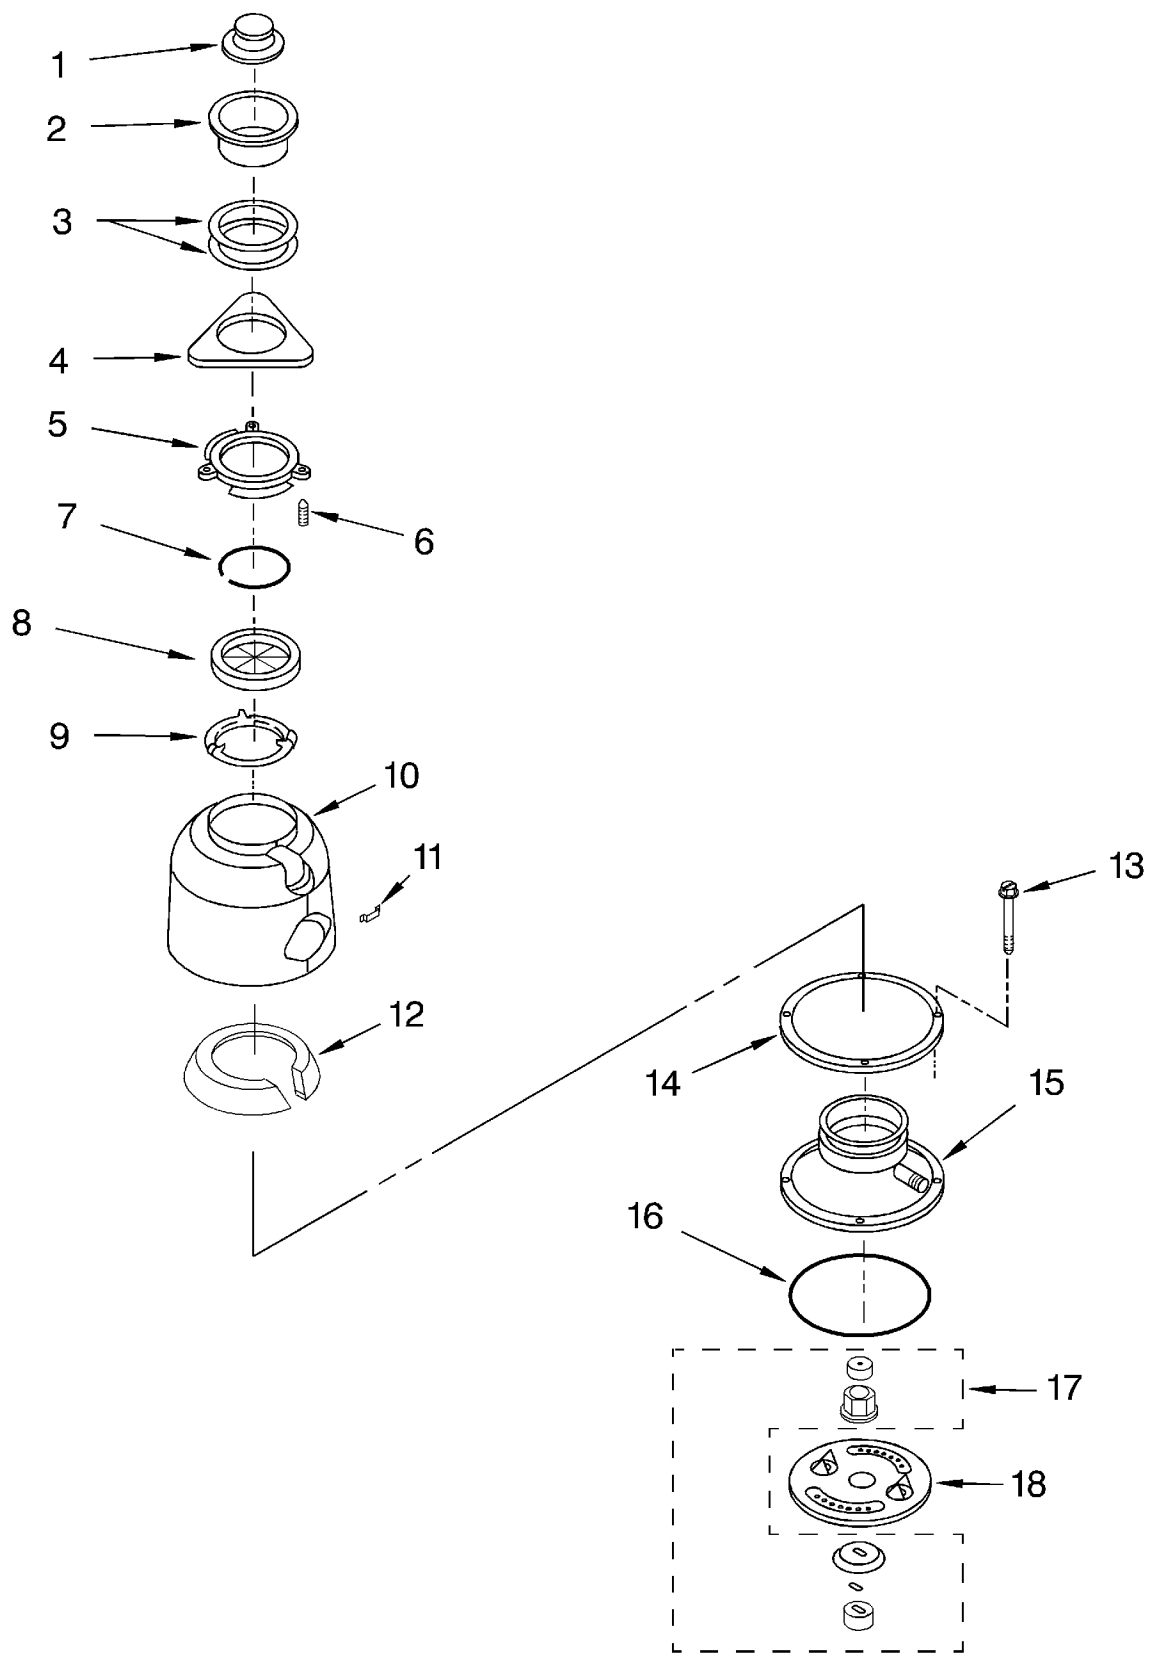

KITCHENAID KCDC150G Owner's Manual

[Shop genuine replacement parts for KITCHENAID
KCDC150G](#)

[Find Your KITCHENAID Disposal Parts - Select From 75 Models](#)

----- Manual continues below -----

UPPER HOUSING AND FLANGE PARTS

1	4211300	Stopper Assembly
2	4211301	Flange, Strainer
3	4211302	Seal, Sink Flange
4	4211303	Flange, Backup
5	4211304	Flange, Mounting
6	4211305	Screw, Backup (3)
7	4211306	Ring, Retaining
8	4211615	Gasket, Mounting
9	4211308	Flange, Body
10	4211648	Container, Body Assembly
11	4211339	Clip, Trim Band
12	4211649	Insulation
13	4211645	Bolt, thru
14	4211513	Ring, Clamping
15	4211646	Body, Container, (Incl. 14)
16	4211310	O-Ring
17	4211578	Kit, Sleeve & Seal (Incl. Nut, Flange, Slinger, Seal & Sleeve
18	4211618	Shredder Asm., Rotating

LOWER HOUSING AND MOTOR PARTS

For Model: KCDC150G

Illus. Part

1	4211313	End Bell Assembly, Upper
2	4211314	Seal, Water & Oil
3	4211315	Washer, Thrust
4	4211651	Rotor & Shaft Assembly
5	4211321	Washer
6	4211322	Actuator Assembly, Centrifugal
7	4211650	Stator Assembly
8	4211324	Switch Assembly, Start
9	4211549	Protector, Overload
10	4211647	End Frame Assembly, Lower
11	4211348	Bolt, Thru (4)
12	4211316	Gasket, Tailpipe
13	4211317	Tailpipe
14	4211318	Flange, Tailpipe
15	4211319	Screw, Tailpipe
16	4211326	Shield, Wire
17	4211611	Cover, Terminal
18	4211612	Screw
19	4211330	Screw, Ground
20	4211397	Emergency, Wrench Assembly
21	4211396	Adapter, Sink Assembly
22	4211565	Kit, Installation (Includes Nos. 12, 13, 14, 15, 20, Instructions and Use and Care Guide)