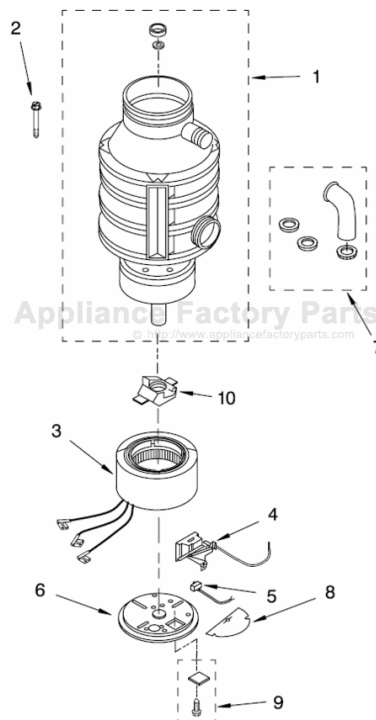

LOWER HOUSING

[Find Your KITCHENAID Disposal Parts - Select From 75 Models](#)

----- Manual continues below -----