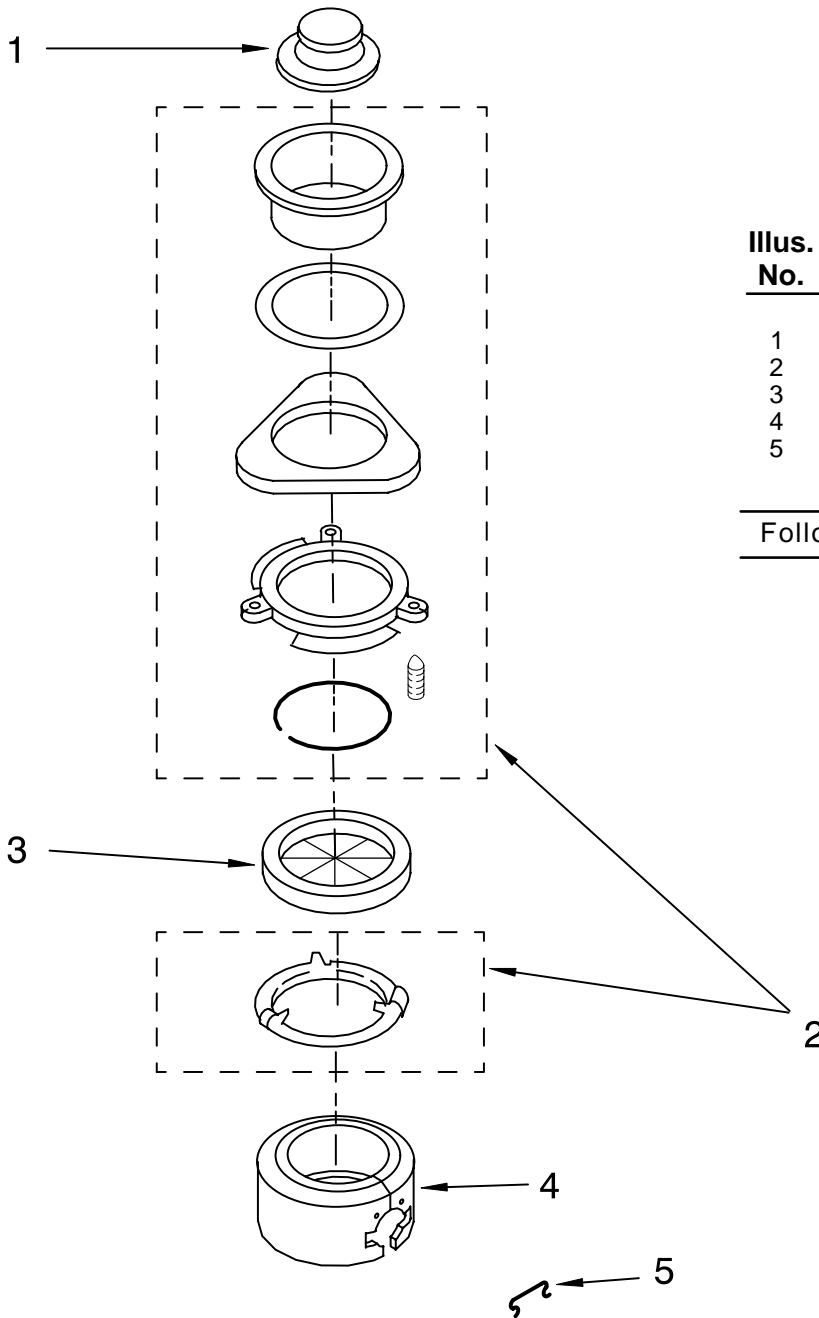

# UPPER HOUSING AND FLANGE PARTS

DISPOSER

For Model: KCDC150K2

**KitchenAid®**

Illus. No.	Part No.	DESCRIPTION
1	4211300	Stopper Assembly
2	8174306	Mounting Assy
3	4211615	Gasket, Mounting
4	8174341	Trim, Shell
5	8174342	Clip, Trim Band

Following Parts Not Illustrated

8174350 Guide, Use & Care

FOR ORDERING INFORMATION REFER TO PARTS PRICE LIST

# LOWER HOUSING AND MOTOR PARTS

For Model: KCDC150K2

Illus. No.	Part No.	DESCRIPTION
1		Enclosure Assembly (Not Serviceable)
2	8174343	Bolt, Thru
3	8174311	Stator Assembly
4	8174312	Switch Assembly, Start
5	882726	Protector, Overload
6	8174345	End Frame Assembly, Lower (Includes Ground Screw)
7	4176802	Kit, Installation
8	4211326	Shield, Wire
9	8174315	Cover, Terminal (Includes Screw)
10	4211322	Actuator Assembly, Centrifugal