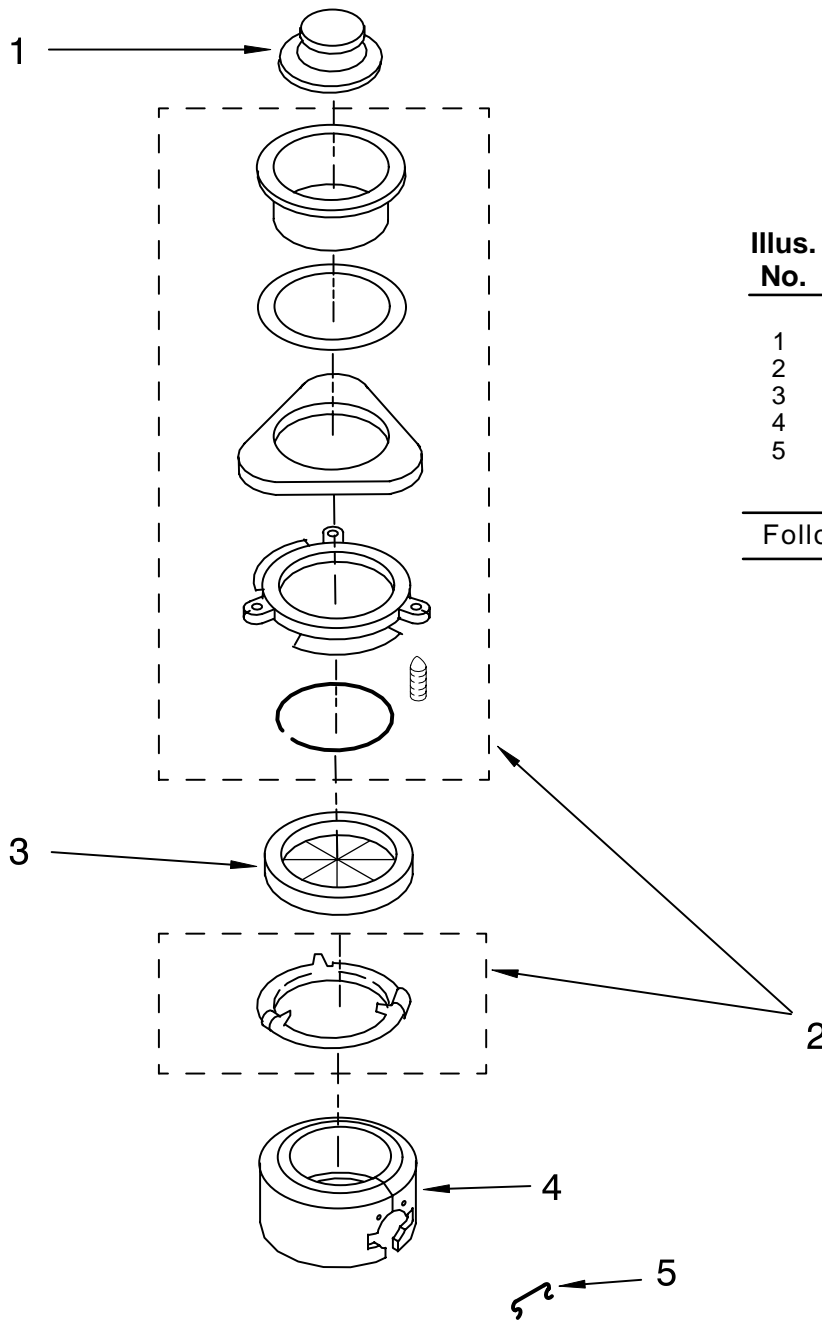

----- Manual continues below -----

UPPER HOUSING AND FLANGE PARTS

DISPOSER

For Model: KCDC150K2

KitchenAid®

Illus. No.	Part No.	DESCRIPTION
1	4211300	Stopper Assembly
2	8174306	Mounting Assy
3	4211615	Gasket, Mounting
4	8174341	Trim, Shell
5	8174342	Clip, Trim Band

Following Parts Not Illustrated

8174350 Guide, Use & Care

FOR ORDERING INFORMATION REFER TO PARTS PRICE LIST

LOWER HOUSING AND MOTOR PARTS

For Model: KCDC150K2

Illus. No.	Part No.	DESCRIPTION
1		Enclosure Assembly (Not Serviceable)
2	8174343	Bolt, Thru
3	8174311	Stator Assembly
4	8174312	Switch Assembly, Start
5	882726	Protector, Overload
6	8174345	End Frame Assembly, Lower (Includes Ground Screw)
7	4176802	Kit, Installation
8	4211326	Shield, Wire
9	8174315	Cover, Terminal (Includes Screw)
10	4211322	Actuator Assembly, Centrifugal