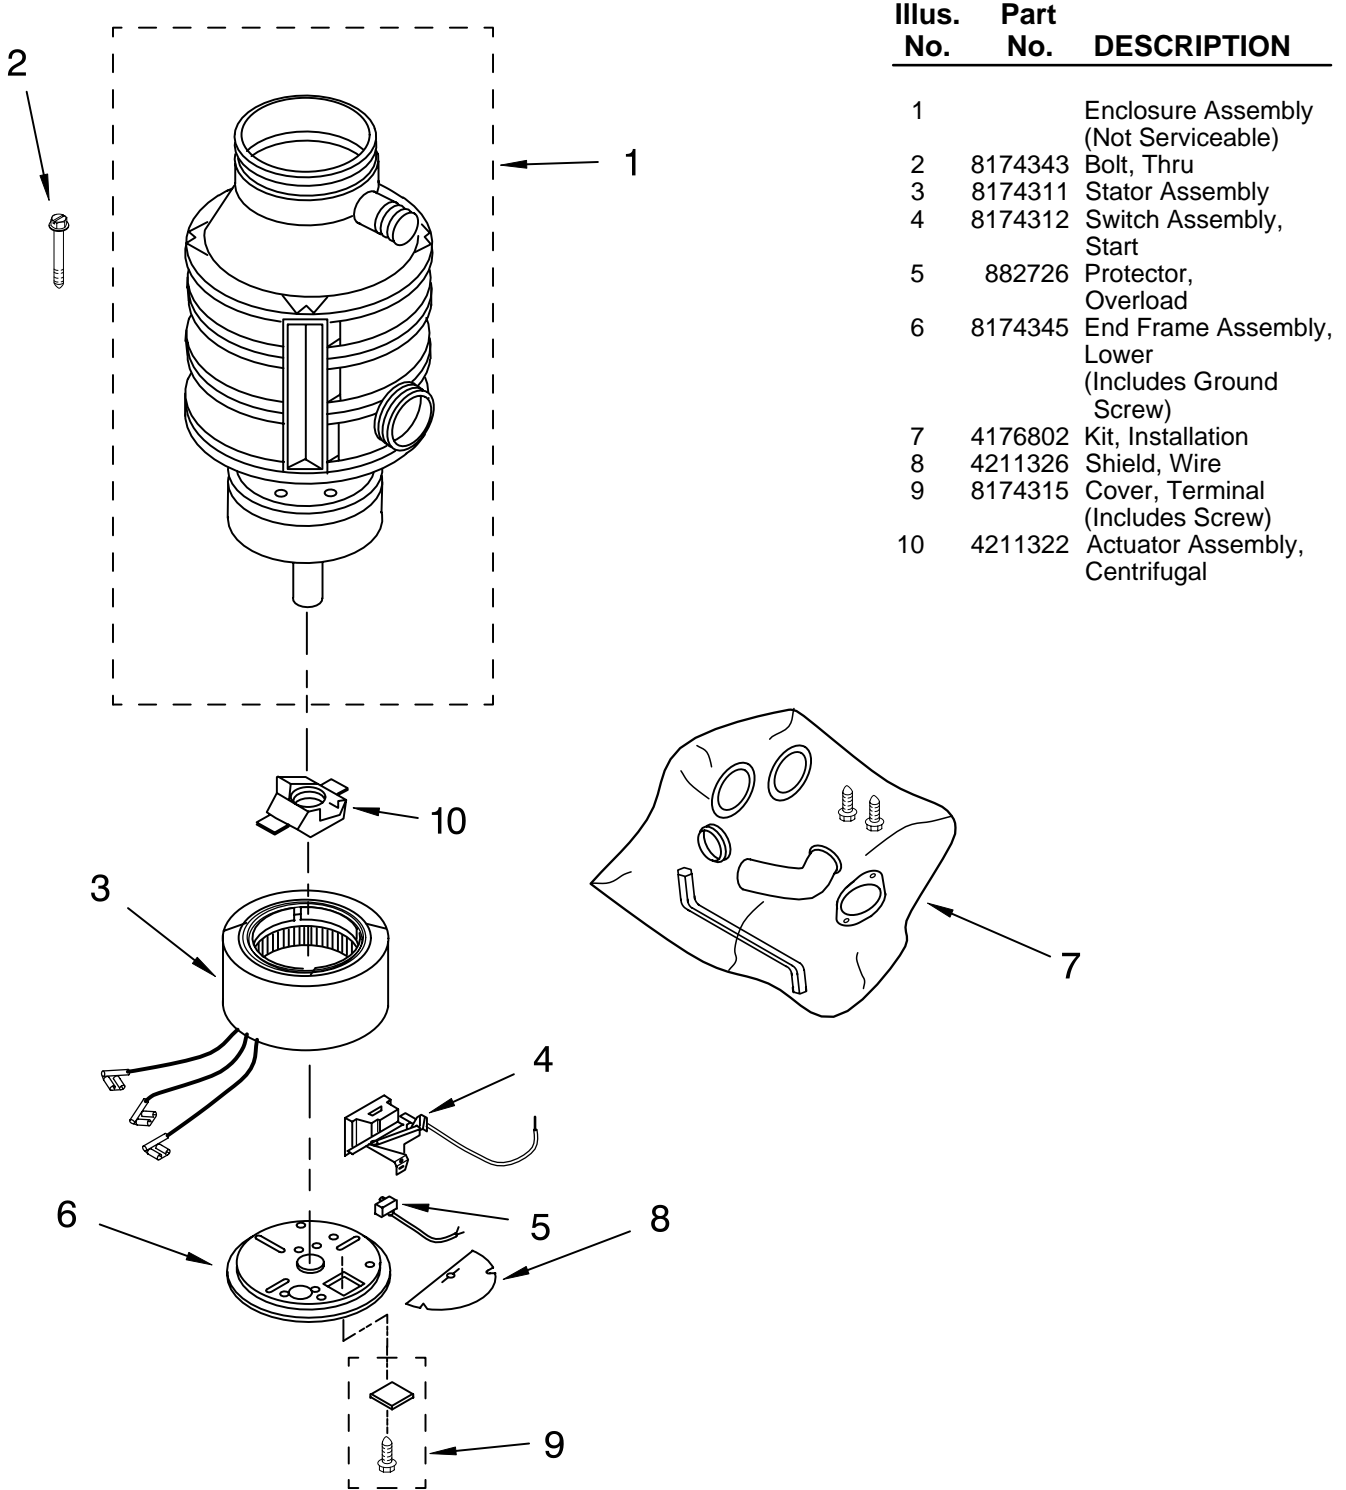

----- Manual continues below -----

UPPER HOUSING AND FLANGE PARTS

DISPOSER

For Model: KCDC150K2

KitchenAid®

Illus. No.	Part No.	DESCRIPTION
1	4211300	Stopper Assembly
2	8174306	Mounting Assy
3	4211615	Gasket, Mounting
4	8174341	Trim, Shell
5	8174342	Clip, Trim Band

Following Parts Not Illustrated

8174350 Guide, Use & Care

FOR ORDERING INFORMATION REFER TO PARTS PRICE LIST

LOWER HOUSING AND MOTOR PARTS

For Model: KCDC150K2

Illus. No.	Part No.	DESCRIPTION
1		Enclosure Assembly (Not Serviceable)
2	8174343	Bolt, Thru
3	8174311	Stator Assembly
4	8174312	Switch Assembly, Start
5	882726	Protector, Overload
6	8174345	End Frame Assembly, Lower (Includes Ground Screw)
7	4176802	Kit, Installation
8	4211326	Shield, Wire
9	8174315	Cover, Terminal (Includes Screw)
10	4211322	Actuator Assembly, Centrifugal