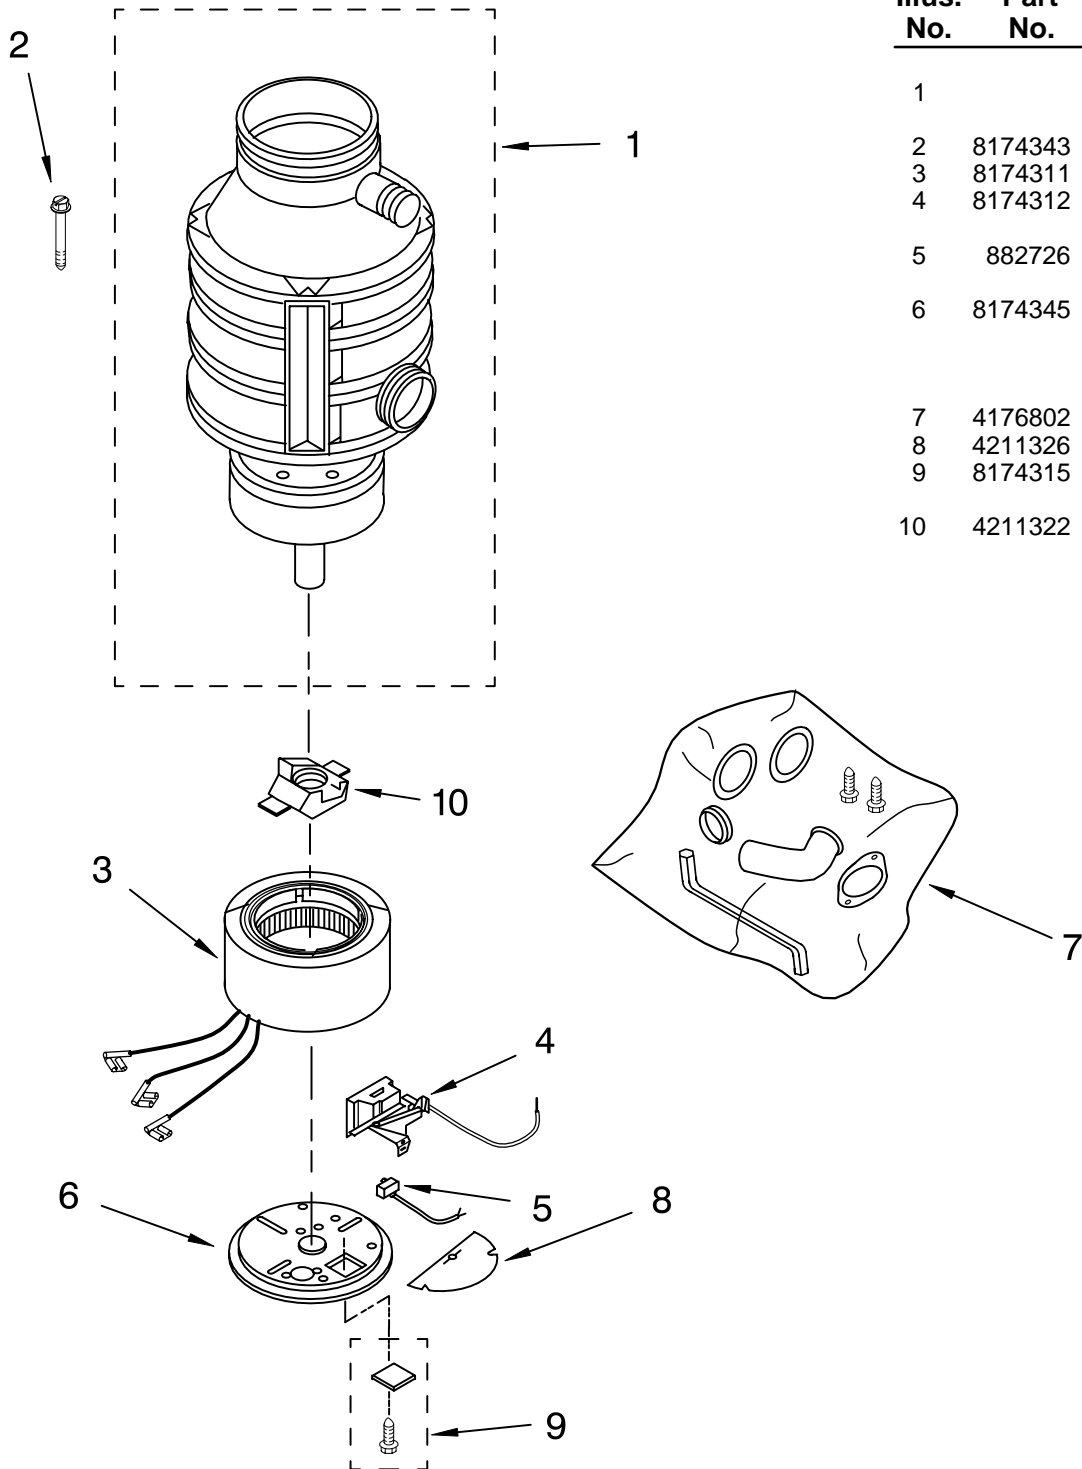

# UPPER HOUSING AND FLANGE PARTS

DISPOSER

For Model: KCDC150K2

**KitchenAid®**

Illus. No.	Part No.	DESCRIPTION
1	4211300	Stopper Assembly
2	8174306	Mounting Assy
3	4211615	Gasket, Mounting
4	8174341	Trim, Shell
5	8174342	Clip, Trim Band

Following Parts Not Illustrated

8174350 Guide, Use & Care

FOR ORDERING INFORMATION REFER TO PARTS PRICE LIST

# LOWER HOUSING AND MOTOR PARTS

For Model: KCDC150K2

Illus. No.	Part No.	DESCRIPTION
1		Enclosure Assembly (Not Serviceable)
2	8174343	Bolt, Thru
3	8174311	Stator Assembly
4	8174312	Switch Assembly, Start
5	882726	Protector, Overload
6	8174345	End Frame Assembly, Lower (Includes Ground Screw)
7	4176802	Kit, Installation
8	4211326	Shield, Wire
9	8174315	Cover, Terminal (Includes Screw)
10	4211322	Actuator Assembly, Centrifugal