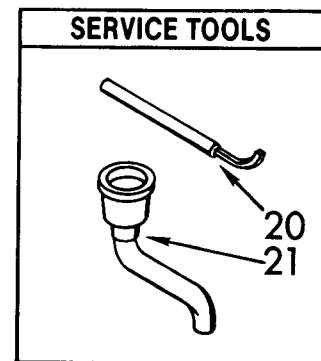

ST. JOSEPH, MI 49085

© 1991, 1992 KITCHENAID

Part No. 4211552 Rev. B

5-92

1	4211300	Stopper Assembly
2	4211301	Flange, Strainer
3	4211302	Seal, Sink Flange
4	4211303	Flange, Backup
5	4211304	Flange, Mounting
6	4211305	Screw, Backup (3)
7	4211306	Ring, Retaining
8	4211307	Gasket, Mounting
9	4211308	Flange, Body
10	4211548	Container, Body Assembly
11	4211310	O-Ring
12	4211311	Kit, Sleeve And Seal (Includes Nut, Slinger & Sleeve)
13	4211342	Shredder Assembly, Rotating
14	4211335	Bolt, Thru (4)
15	4211547	Shell, Trim
16	4211339	Clip, Trim Shell
17	4211341	Plug

LOWER HOUSING AND MOTOR PARTS

For Model: KCDC150X

1	4211492	End Bell Assembly, Upper
4	4211347	Rotor & Shaft Assembly
5	4211321	Washer
6	4211322	Actuator Assembly, Centrifugal
7	4211323	Stator Assembly
8	4211324	Switch Assembly, Start
9	4211549	Protector, Overload
10	4211515	End Frame Assembly, Lower
11	4211348	Bolt, Thru (4)
12	4211344	Gasket, Tailpipe
13	4211317	Tailpipe
14	4211345	Flange, Tailpipe
15	4211346	Screw, Tailpipe
16	4211326	Shield, Wire
17	4211328	Cover, Terminal
18	4211329	Screw
19	4211330	Screw, Ground
20	4211397	Emergency, Wrench Assembly
21	4211396	Adapter, Sink Assembly
22	4211565	Kit, Installation (Includes Nos. 12, 13, 14, 15, 20, Instructions and Use and Care Guide)