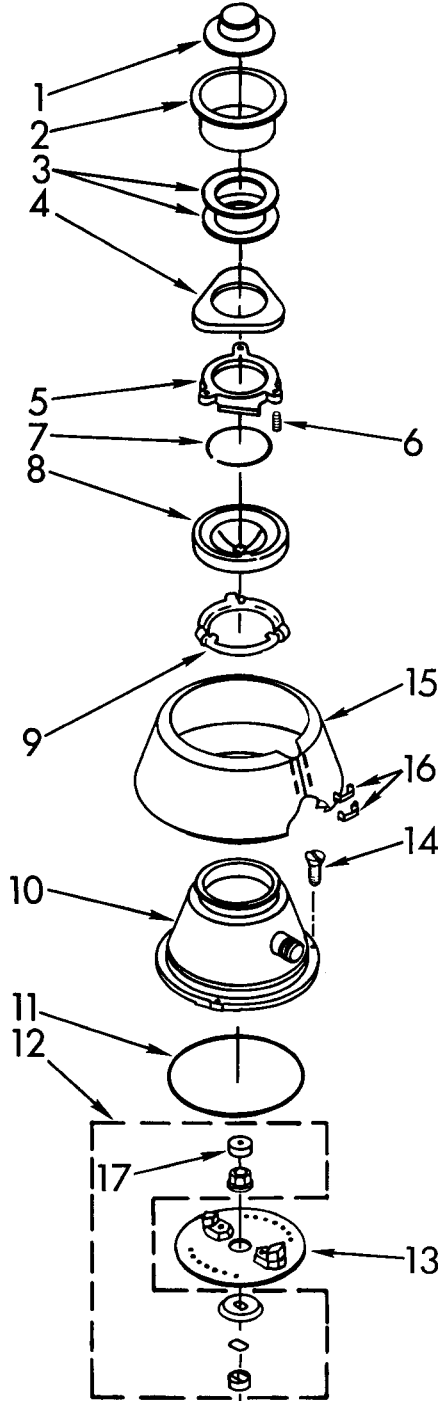

----- Manual continues below -----

PARTS LIST FOR

KitchenAid®

DISPOSER

**MODEL
KCDC150X**

UPPER HOUSING AND FLANGE PARTS

4-92 Litho in U.S.A.

KitchenAid

ST. JOSEPH, MI 49085

© 1991, 1992 KITCHENAID

Part No. 4211552 Rev. B

5-92

1	4211300	Stopper Assembly
2	4211301	Flange, Strainer
3	4211302	Seal, Sink Flange
4	4211303	Flange, Backup
5	4211304	Flange, Mounting
6	4211305	Screw, Backup (3)
7	4211306	Ring, Retaining
8	4211307	Gasket, Mounting
9	4211308	Flange, Body
10	4211548	Container, Body Assembly
11	4211310	O-Ring
12	4211311	Kit, Sleeve And Seal (Includes Nut, Slinger & Sleeve)
13	4211342	Shredder Assembly, Rotating
14	4211335	Bolt, Thru (4)
15	4211547	Shell, Trim
16	4211339	Clip, Trim Shell
17	4211341	Plug

LOWER HOUSING AND MOTOR PARTS

For Model: KCDC150X

1	4211492	End Bell Assembly, Upper
4	4211347	Rotor & Shaft Assembly
5	4211321	Washer
6	4211322	Actuator Assembly, Centrifugal
7	4211323	Stator Assembly
8	4211324	Switch Assembly, Start
9	4211549	Protector, Overload
10	4211515	End Frame Assembly, Lower
11	4211348	Bolt, Thru (4)
12	4211344	Gasket, Tailpipe
13	4211317	Tailpipe
14	4211345	Flange, Tailpipe
15	4211346	Screw, Tailpipe
16	4211326	Shield, Wire
17	4211328	Cover, Terminal
18	4211329	Screw
19	4211330	Screw, Ground
20	4211397	Emergency, Wrench Assembly
21	4211396	Adapter, Sink Assembly
22	4211565	Kit, Installation (Includes Nos. 12, 13, 14, 15, 20, Instructions and Use and Care Guide)

Following Parts Not Illustrated

LIT4211550	Guide, Use And Care
LIT4211551	Instructions, Installation
LIT4211552	Repair Parts List