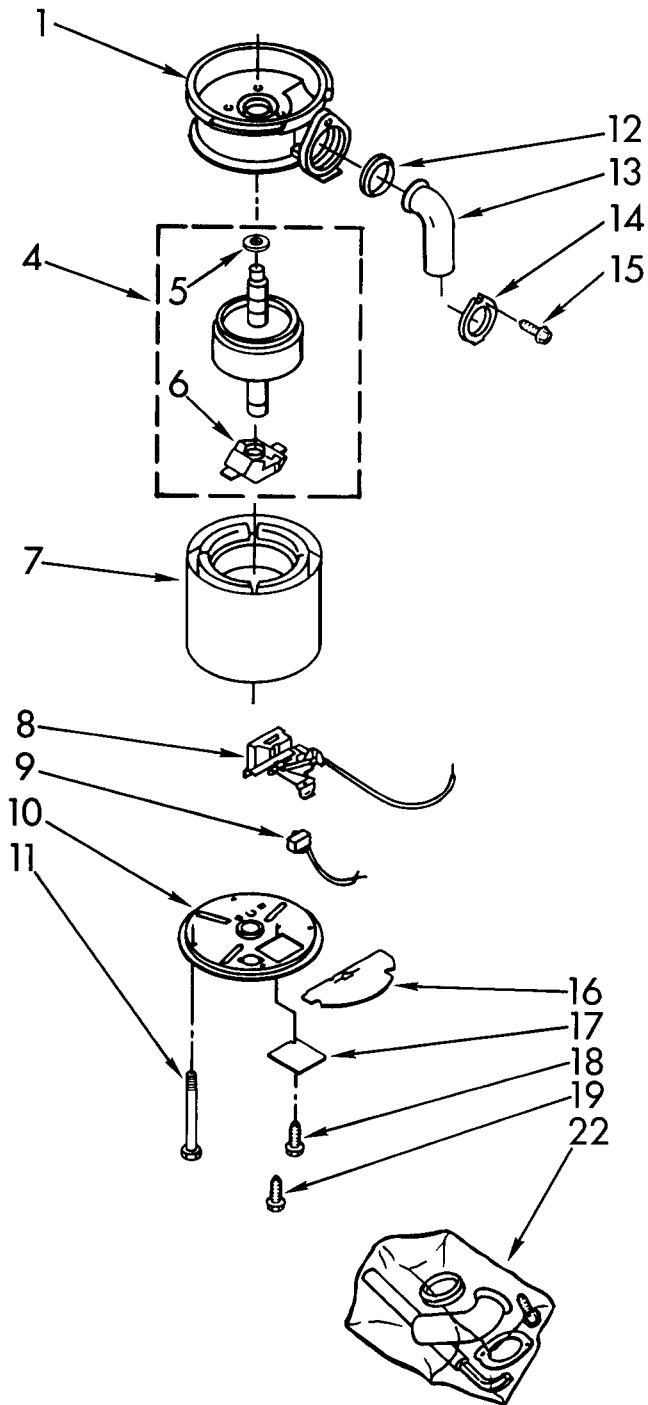

ST. JOSEPH, MI 49085

© 1991, 1992 KITCHENAID

Part No. 4211552 Rev. B

5-92

1	4211300	Stopper Assembly
2	4211301	Flange, Strainer
3	4211302	Seal, Sink Flange
4	4211303	Flange, Backup
5	4211304	Flange, Mounting
6	4211305	Screw, Backup (3)
7	4211306	Ring, Retaining
8	4211307	Gasket, Mounting
9	4211308	Flange, Body
10	4211548	Container, Body Assembly
11	4211310	O-Ring
12	4211311	Kit, Sleeve And Seal (Includes Nut, Slinger & Sleeve)
13	4211342	Shredder Assembly, Rotating
14	4211335	Bolt, Thru (4)
15	4211547	Shell, Trim
16	4211339	Clip, Trim Shell
17	4211341	Plug

LOWER HOUSING AND MOTOR PARTS

For Model: KCDC150X

1	4211492	End Bell Assembly, Upper
4	4211347	Rotor & Shaft Assembly
5	4211321	Washer
6	4211322	Actuator Assembly, Centrifugal
7	4211323	Stator Assembly
8	4211324	Switch Assembly, Start
9	4211549	Protector, Overload
10	4211515	End Frame Assembly, Lower
11	4211348	Bolt, Thru (4)
12	4211344	Gasket, Tailpipe
13	4211317	Tailpipe
14	4211345	Flange, Tailpipe
15	4211346	Screw, Tailpipe
16	4211326	Shield, Wire
17	4211328	Cover, Terminal
18	4211329	Screw
19	4211330	Screw, Ground
20	4211397	Emergency, Wrench Assembly
21	4211396	Adapter, Sink Assembly
22	4211565	Kit, Installation (Includes Nos. 12, 13, 14, 15, 20, Instructions and Use and Care Guide)