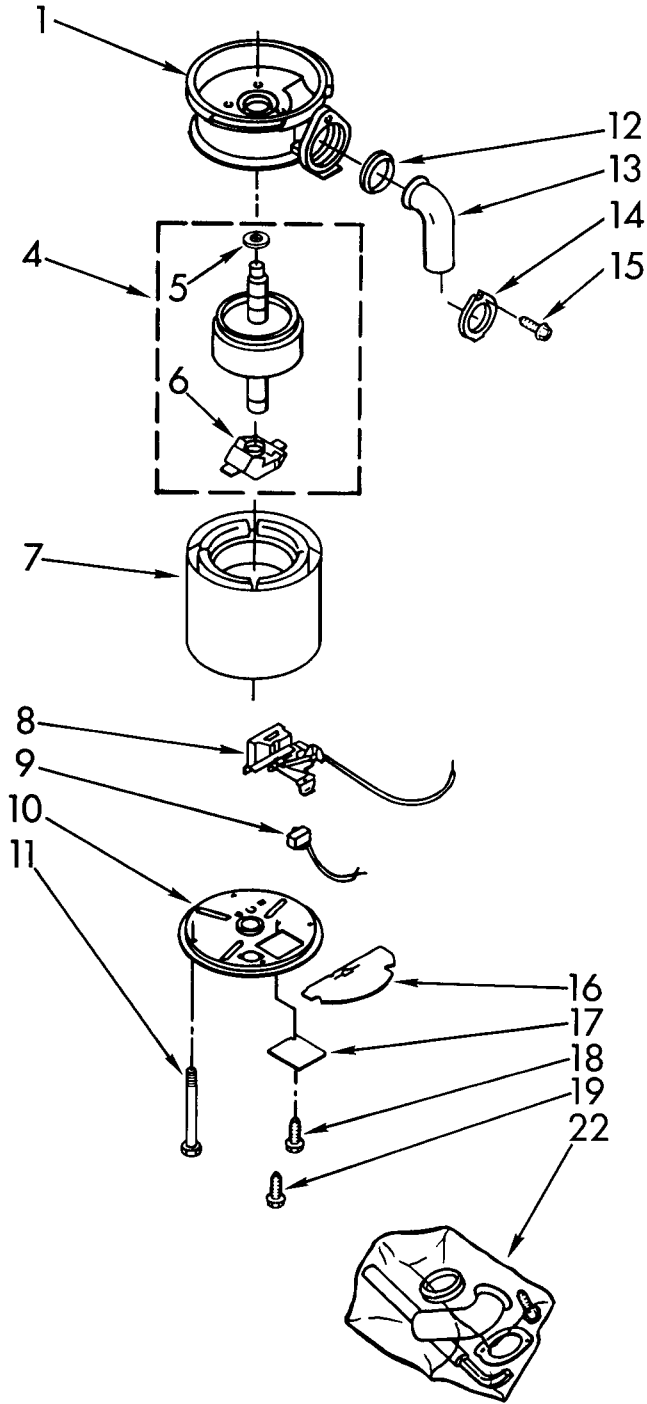

© 1991, 1992 KITCHENAID

Part No. 4211552 Rev. B

5-92

1	4211300	Stopper Assembly
2	4211301	Flange, Strainer
3	4211302	Seal, Sink Flange
4	4211303	Flange, Backup
5	4211304	Flange, Mounting
6	4211305	Screw, Backup (3)
7	4211306	Ring, Retaining
8	4211307	Gasket, Mounting
9	4211308	Flange, Body
10	4211548	Container, Body Assembly
11	4211310	O-Ring
12	4211311	Kit, Sleeve And Seal (Includes Nut, Slinger & Sleeve)
13	4211342	Shredder Assembly, Rotating
14	4211335	Bolt, Thru (4)
15	4211547	Shell, Trim
16	4211339	Clip, Trim Shell
17	4211341	Plug

# LOWER HOUSING AND MOTOR PARTS

For Model: KCDC150X

1	4211492	End Bell Assembly, Upper
4	4211347	Rotor & Shaft Assembly
5	4211321	Washer
6	4211322	Actuator Assembly, Centrifugal
7	4211323	Stator Assembly
8	4211324	Switch Assembly, Start
9	4211549	Protector, Overload
10	4211515	End Frame Assembly, Lower
11	4211348	Bolt, Thru (4)
12	4211344	Gasket, Tailpipe
13	4211317	Tailpipe
14	4211345	Flange, Tailpipe
15	4211346	Screw, Tailpipe
16	4211326	Shield, Wire
17	4211328	Cover, Terminal
18	4211329	Screw
19	4211330	Screw, Ground
20	4211397	Emergency, Wrench Assembly
21	4211396	Adapter, Sink Assembly
22	4211565	Kit, Installation (Includes Nos. 12, 13, 14, 15, 20, Instructions and Use and Care Guide)

Following Parts Not Illustrated

LIT4211550	Guide, Use And Care
LIT4211551	Instructions, Installation
LIT4211552	Repair Parts List