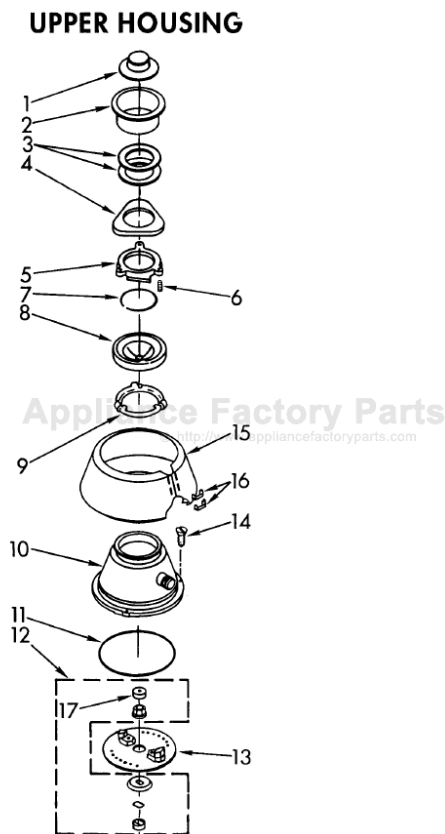

[Find Your KITCHENAID Disposal Parts - Select From 75 Models](#)

----- Manual continues below -----