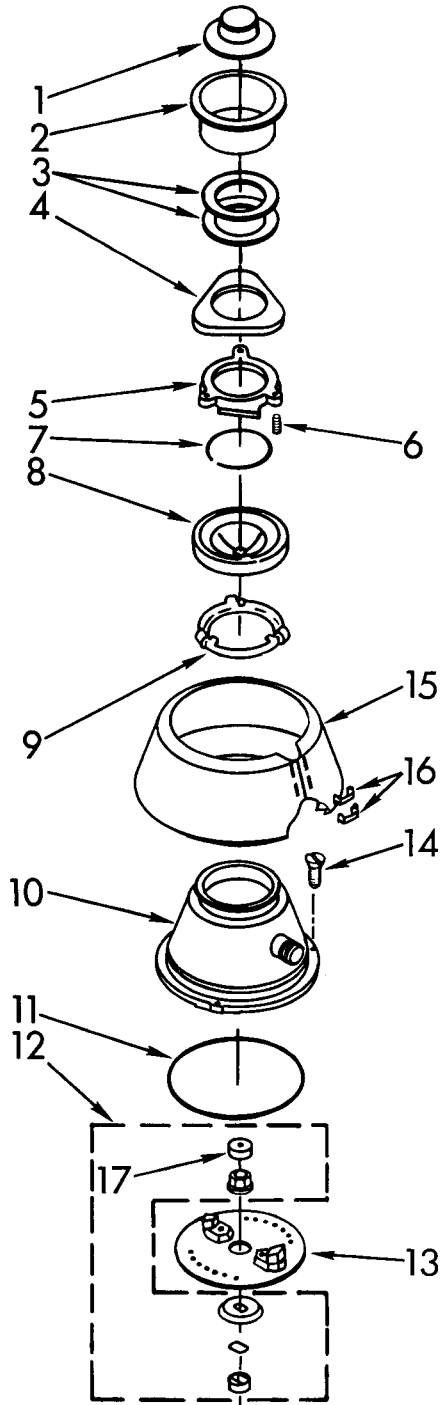

**PARTS LIST FOR**

**KitchenAid®**

**DISPOSER**

**MODEL  
KCDC150X**

**UPPER HOUSING AND FLANGE PARTS**

4-92 Litho in U.S.A.

**KitchenAid**

ST. JOSEPH, MI 49085

© 1991, 1992 KITCHENAID

Part No. 4211552 Rev. B

5-92

1	4211300	Stopper Assembly
2	4211301	Flange, Strainer
3	4211302	Seal, Sink Flange
4	4211303	Flange, Backup
5	4211304	Flange, Mounting
6	4211305	Screw, Backup (3)
7	4211306	Ring, Retaining
8	4211307	Gasket, Mounting
9	4211308	Flange, Body
10	4211548	Container, Body Assembly
11	4211310	O-Ring
12	4211311	Kit, Sleeve And Seal (Includes Nut, Slinger & Sleeve)
13	4211342	Shredder Assembly, Rotating
14	4211335	Bolt, Thru (4)
15	4211547	Shell, Trim
16	4211339	Clip, Trim Shell
17	4211341	Plug

# LOWER HOUSING AND MOTOR PARTS

For Model: KCDC150X

1	4211492	End Bell Assembly, Upper
4	4211347	Rotor & Shaft Assembly
5	4211321	Washer
6	4211322	Actuator Assembly, Centrifugal
7	4211323	Stator Assembly
8	4211324	Switch Assembly, Start
9	4211549	Protector, Overload
10	4211515	End Frame Assembly, Lower
11	4211348	Bolt, Thru (4)
12	4211344	Gasket, Tailpipe
13	4211317	Tailpipe
14	4211345	Flange, Tailpipe
15	4211346	Screw, Tailpipe
16	4211326	Shield, Wire
17	4211328	Cover, Terminal
18	4211329	Screw
19	4211330	Screw, Ground
20	4211397	Emergency, Wrench Assembly
21	4211396	Adapter, Sink Assembly
22	4211565	Kit, Installation (Includes Nos. 12, 13, 14, 15, 20, Instructions and Use and Care Guide)

Following Parts Not Illustrated

LIT4211550	Guide, Use And Care
LIT4211551	Instructions, Installation
LIT4211552	Repair Parts List