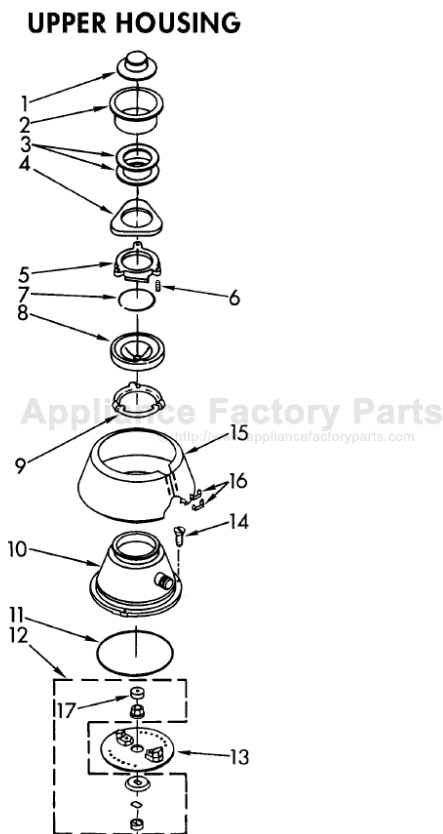

# KITCHENAID KCDC150X0 Owner's Manual

[Shop genuine replacement parts for KITCHENAID  
KCDC150X0](#)

[Find Your KITCHENAID Disposal Parts - Select From 75 Models](#)

----- Manual continues below -----

**PARTS LIST FOR**

1	4211300	Stopper Assembly
2	4211301	Flange, Strainer
3	4211302	Seal, Sink Flange
4	4211303	Flange, Backup
5	4211304	Flange, Mounting
6	4211305	Screw, Backup (3)
7	4211306	Ring, Retaining
8	4211307	Gasket, Mounting
9	4211308	Flange, Body
10	4211581	Container, Body Assembly
11	4211310	O-Ring
12	4211578	Kit, Sleeve And Seal (Includes Bolt, Slinger & Sleeve)
13	4211342	Shredder Assembly, Rotating
14	4211335	Bolt, Thru (4)
15	4211547	Shell, Trim
16	4211339	Clip, Trim Shell
17	4211341	Plug

# LOWER HOUSING AND MOTOR PARTS

For Model: KCDC150X0

1	4211492	End Bell Assembly, Upper
4	4211582	Rotor & Shaft Assembly
5	4211321	Washer
6	4211322	Actuator Assembly, Centrifugal
7	4211323	Stator Assembly
8	4211324	Switch Assembly, Start
9	4211549	Protector, Overload
10	4211515	End Frame Assembly, Lower
11	4211348	Bolt, Thru (4)
12	4211344	Gasket, Tailpipe
13	4211317	Tailpipe
14	4211345	Flange, Tailpipe
15	4211346	Screw, Tailpipe
16	4211326	Shield, Wire
17	4211328	Cover, Terminal
18	4211329	Screw
19	4211330	Screw, Ground
20	4211397	Emergency, Wrench Assembly
21	4211396	Adapter, Sink Assembly
22	4211565	Kit, Installation (Includes Nos. 12, 13, 14, 15, 20, Instructions and Use and Care Guide)