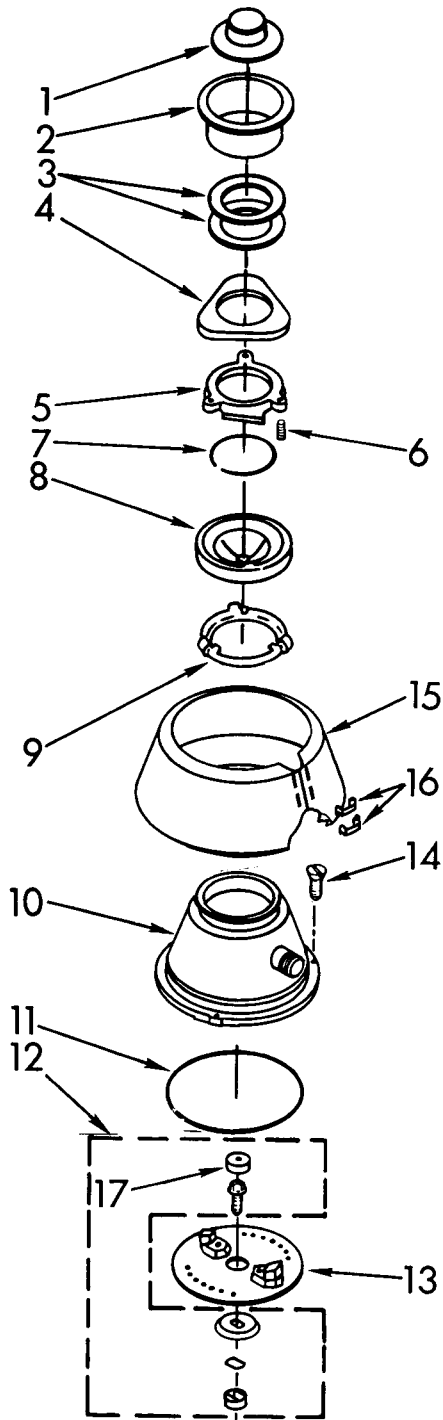

PARTS LIST FOR

KitchenAid®

DISPOSER

**MODEL
KCDC150X0**

UPPER HOUSING AND FLANGE PARTS

1-93 Litho in U.S.A.

KitchenAid
ST. JOSEPH, MI 49085
© 1993 KITCHENAID

3-93

Part No. 4211583