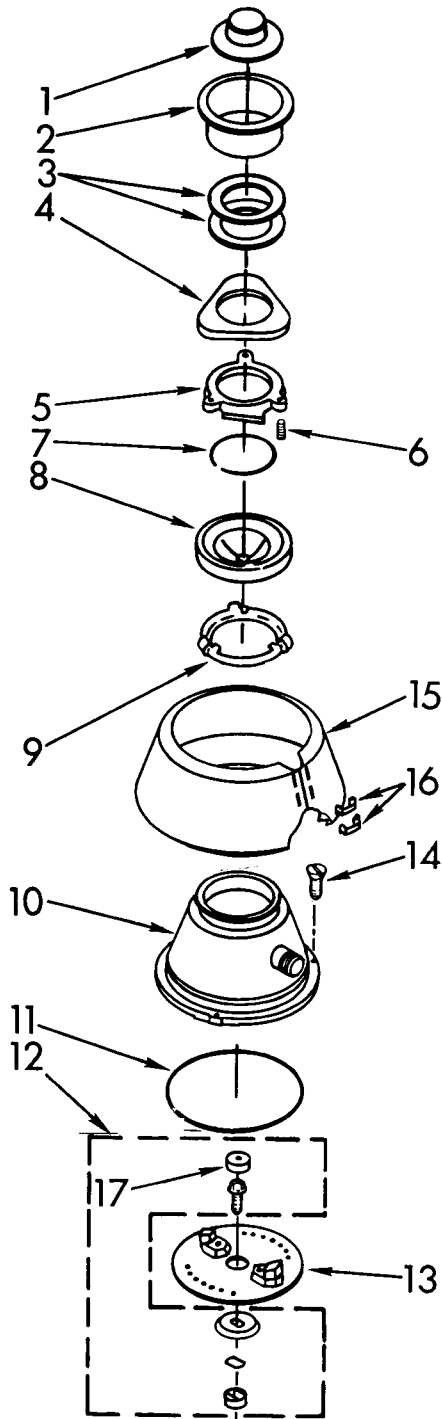

PARTS LIST FOR

KitchenAid®

DISPOSER

**MODEL
KCDC150X0**

UPPER HOUSING AND FLANGE PARTS

1-93 Litho in U.S.A.

KitchenAid
ST. JOSEPH, MI 49085
© 1993 KITCHENAID

3-93

Part No. 4211583

1	4211300	Stopper Assembly
2	4211301	Flange, Strainer
3	4211302	Seal, Sink Flange
4	4211303	Flange, Backup
5	4211304	Flange, Mounting
6	4211305	Screw, Backup (3)
7	4211306	Ring, Retaining
8	4211307	Gasket, Mounting
9	4211308	Flange, Body
10	4211581	Container, Body Assembly
11	4211310	O-Ring
12	4211578	Kit, Sleeve And Seal (Includes Bolt, Slinger & Sleeve)
13	4211342	Shredder Assembly, Rotating
14	4211335	Bolt, Thru (4)
15	4211547	Shell, Trim
16	4211339	Clip, Trim Shell
17	4211341	Plug

LOWER HOUSING AND MOTOR PARTS

For Model: KCDC150X0

1	4211492	End Bell Assembly, Upper
4	4211582	Rotor & Shaft Assembly
5	4211321	Washer
6	4211322	Actuator Assembly, Centrifugal
7	4211323	Stator Assembly
8	4211324	Switch Assembly, Start
9	4211549	Protector, Overload
10	4211515	End Frame Assembly, Lower
11	4211348	Bolt, Thru (4)
12	4211344	Gasket, Tailpipe
13	4211317	Tailpipe
14	4211345	Flange, Tailpipe
15	4211346	Screw, Tailpipe
16	4211326	Shield, Wire
17	4211328	Cover, Terminal
18	4211329	Screw
19	4211330	Screw, Ground
20	4211397	Emergency, Wrench Assembly
21	4211396	Adapter, Sink Assembly
22	4211565	Kit, Installation (Includes Nos. 12, 13, 14, 15, 20, Instructions and Use and Care Guide)

Following Parts Not Illustrated

LIT4211550	Guide, Use And Care
LIT4211551	Instructions, Installation
LIT4211583	Repair Parts Lis