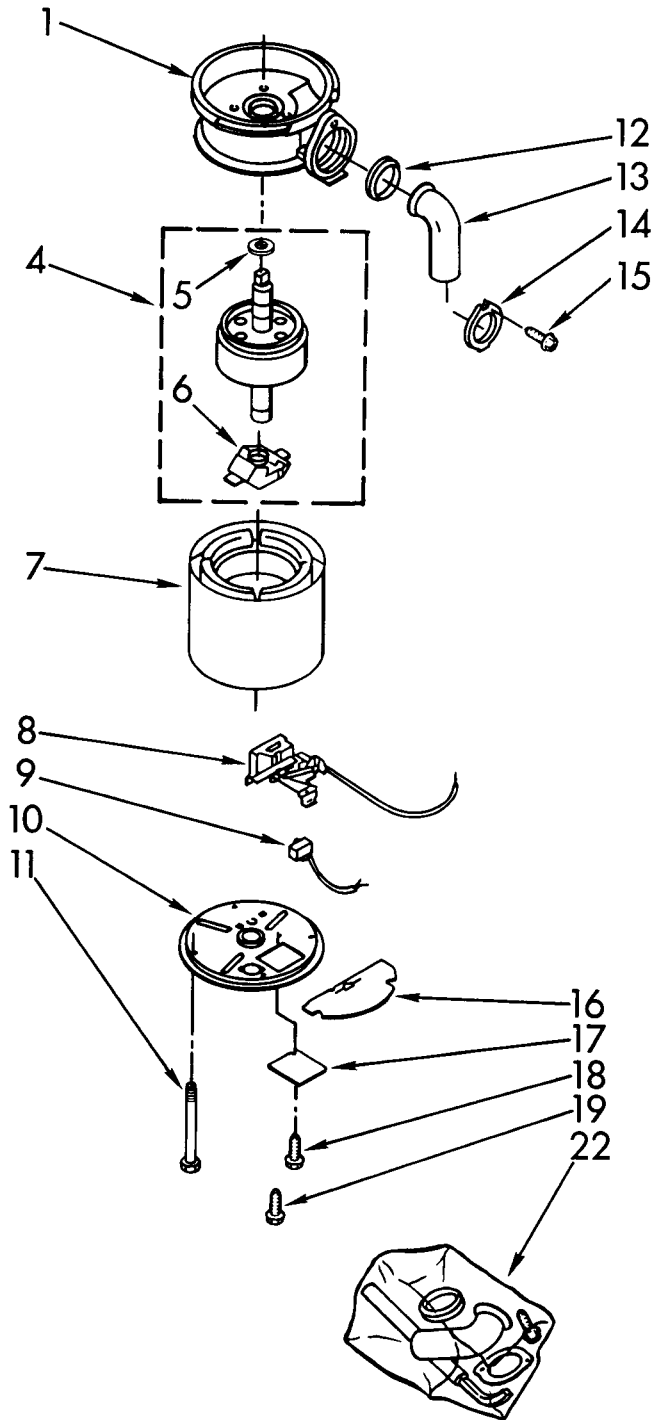

1	4211300	Stopper Assembly
2	4211301	Flange, Strainer
3	4211302	Seal, Sink Flange
4	4211303	Flange, Backup
5	4211304	Flange, Mounting
6	4211305	Screw, Backup (3)
7	4211306	Ring, Retaining
8	4211307	Gasket, Mounting
9	4211308	Flange, Body
10	4211581	Container, Body Assembly
11	4211310	O-Ring
12	4211578	Kit, Sleeve And Seal (Includes Bolt, Slinger & Sleeve)
13	4211342	Shredder Assembly, Rotating
14	4211335	Bolt, Thru (4)
15	4211547	Shell, Trim
16	4211339	Clip, Trim Shell
17	4211341	Plug

# LOWER HOUSING AND MOTOR PARTS

For Model: KCDC150X0

1	4211492	End Bell Assembly, Upper
4	4211582	Rotor & Shaft Assembly
5	4211321	Washer
6	4211322	Actuator Assembly, Centrifugal
7	4211323	Stator Assembly
8	4211324	Switch Assembly, Start
9	4211549	Protector, Overload
10	4211515	End Frame Assembly, Lower
11	4211348	Bolt, Thru (4)
12	4211344	Gasket, Tailpipe
13	4211317	Tailpipe
14	4211345	Flange, Tailpipe
15	4211346	Screw, Tailpipe
16	4211326	Shield, Wire
17	4211328	Cover, Terminal
18	4211329	Screw
19	4211330	Screw, Ground
20	4211397	Emergency, Wrench Assembly
21	4211396	Adapter, Sink Assembly
22	4211565	Kit, Installation (Includes Nos. 12, 13, 14, 15, 20, Instructions and Use and Care Guide)