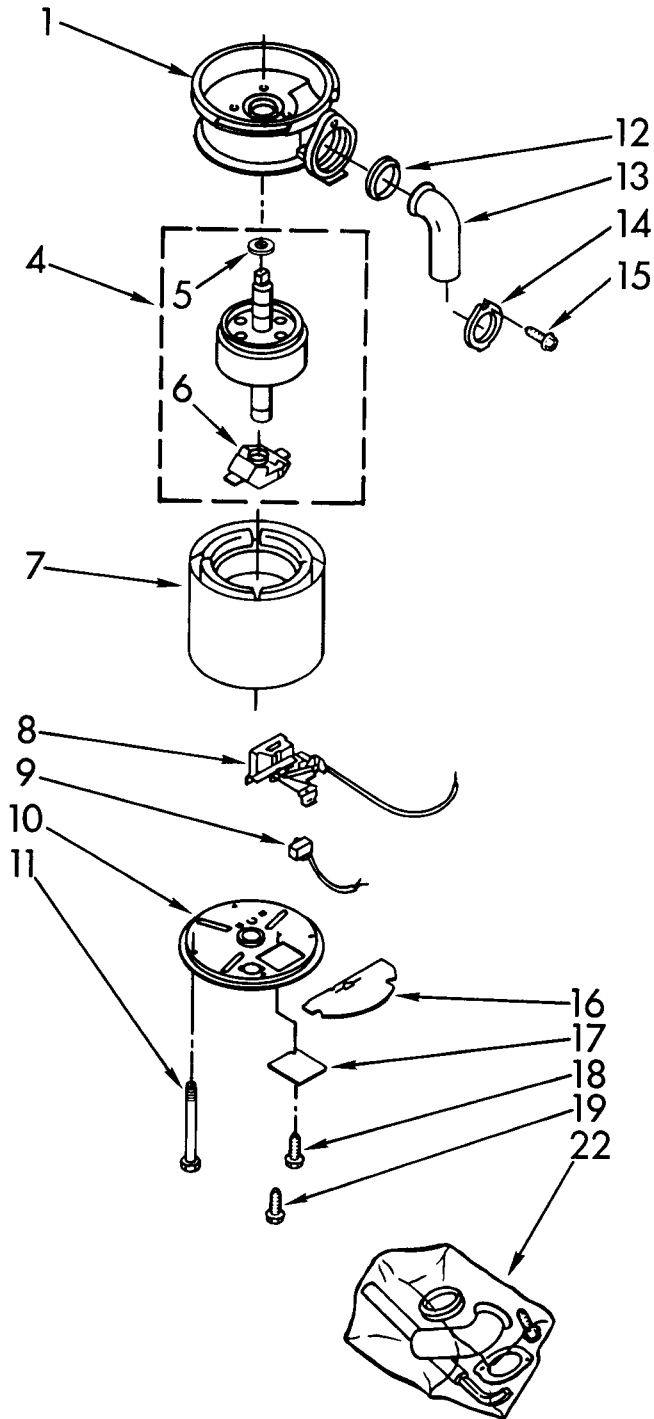

PARTS LIST FOR

KitchenAid®

DISPOSER

**MODEL
KCDC150X0**

UPPER HOUSING AND FLANGE PARTS

1-93 Litho in U.S.A.

KitchenAid
ST. JOSEPH, MI 49085
© 1993 KITCHENAID

3-93

Part No. 4211583

1	4211300	Stopper Assembly
2	4211301	Flange, Strainer
3	4211302	Seal, Sink Flange
4	4211303	Flange, Backup
5	4211304	Flange, Mounting
6	4211305	Screw, Backup (3)
7	4211306	Ring, Retaining
8	4211307	Gasket, Mounting
9	4211308	Flange, Body
10	4211581	Container, Body Assembly
11	4211310	O-Ring
12	4211578	Kit, Sleeve And Seal (Includes Bolt, Slinger & Sleeve)
13	4211342	Shredder Assembly, Rotating
14	4211335	Bolt, Thru (4)
15	4211547	Shell, Trim
16	4211339	Clip, Trim Shell
17	4211341	Plug

LOWER HOUSING AND MOTOR PARTS

For Model: KCDC150X0

1	4211492	End Bell Assembly, Upper
4	4211582	Rotor & Shaft Assembly
5	4211321	Washer
6	4211322	Actuator Assembly, Centrifugal
7	4211323	Stator Assembly
8	4211324	Switch Assembly, Start
9	4211549	Protector, Overload
10	4211515	End Frame Assembly, Lower
11	4211348	Bolt, Thru (4)
12	4211344	Gasket, Tailpipe
13	4211317	Tailpipe
14	4211345	Flange, Tailpipe
15	4211346	Screw, Tailpipe
16	4211326	Shield, Wire
17	4211328	Cover, Terminal
18	4211329	Screw
19	4211330	Screw, Ground
20	4211397	Emergency, Wrench Assembly
21	4211396	Adapter, Sink Assembly
22	4211565	Kit, Installation (Includes Nos. 12, 13, 14, 15, 20, Instructions and Use and Care Guide)