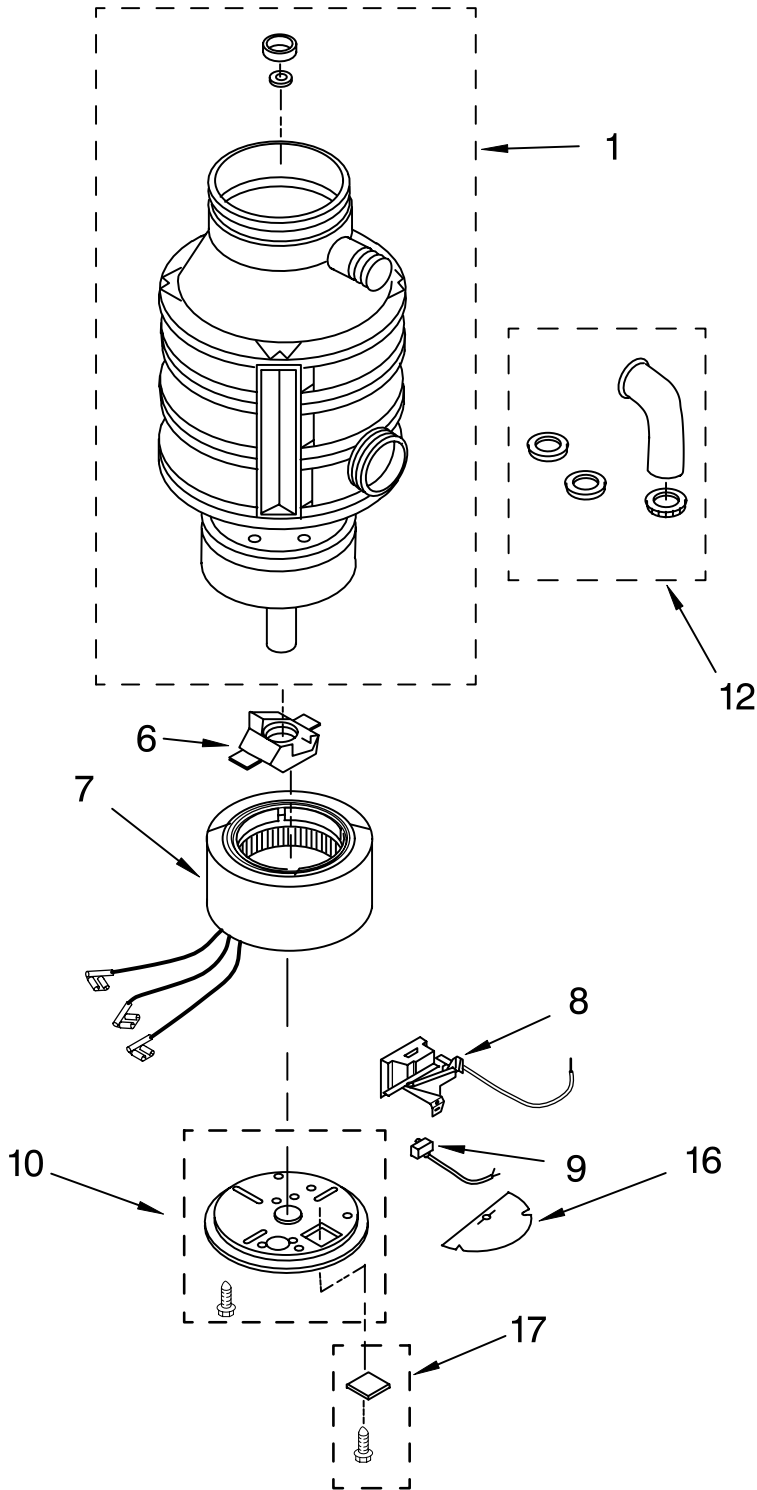

----- Manual continues below -----

UPPER HOUSING AND FLANGE PARTS

DISPOSER

KitchenAid®

For Model: KCDC250K

Illus. No.	Part No.	DESCRIPTION
1	4211300	Stopper Assembly
2	8174306	Mounting Assembly
8	4211615	Gasket, Mounting
11	8174332	Trim Shell
12	4211339	Clip
13	4211649	Insulation
14	8174309	Bolt, Thru

FOR ORDERING INFORMATION REFER TO PARTS PRICE LIST

LOWER HOUSING AND MOTOR PARTS

For Model: KCDC250K

Illus. No.	Part No.	DESCRIPTION
1		Enclosure Assy (Not Serviceable)
6	4211322	Actuator Assembly, Centrifugal
7	8174333	Stator Assembly
8	8174312	Switch Assembly, Start
9	8174334	Protector, Overload
10	4211647	End Frame Assembly, Lower
12	8174293	Kit, Installation
16	4211326	Shield, Wire
17	8174315	Cover, Terminal
20	8174310	Wrench, Emergency