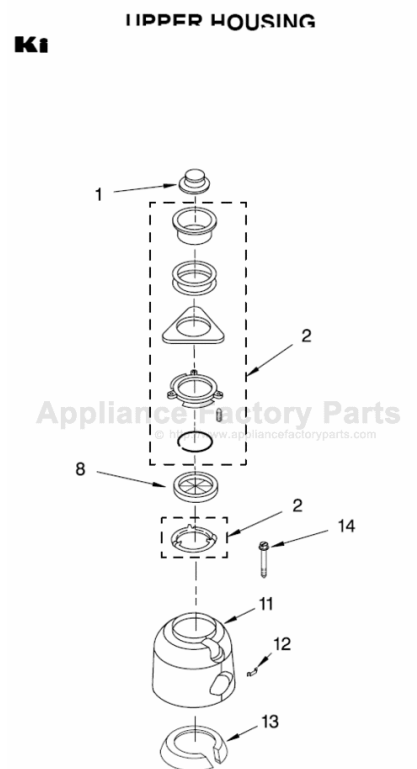

This Owner's Manual is provided and hosted by [Appliance Factory Parts](#).

KITCHENAID KCDC250K Owner's Manual

[Shop genuine replacement parts for KITCHENAID
KCDC250K](#)

[Find Your KITCHENAID Disposal Parts - Select From 75 Models](#)

----- Manual continues below -----

UPPER HOUSING AND FLANGE PARTS

DISPOSER

KitchenAid®

For Model: KCDC250K

Illus. No.	Part No.	DESCRIPTION
1	4211300	Stopper Assembly
2	8174306	Mounting Assembly
8	4211615	Gasket, Mounting
11	8174332	Trim Shell
12	4211339	Clip
13	4211649	Insulation
14	8174309	Bolt, Thru

FOR ORDERING INFORMATION REFER TO PARTS PRICE LIST

LOWER HOUSING AND MOTOR PARTS

For Model: KCDC250K

Illus. No.	Part No.	DESCRIPTION
1		Enclosure Assy (Not Serviceable)
6	4211322	Actuator Assembly, Centrifugal
7	8174333	Stator Assembly
8	8174312	Switch Assembly, Start
9	8174334	Protector, Overload
10	4211647	End Frame Assembly, Lower
12	8174293	Kit, Installation
16	4211326	Shield, Wire
17	8174315	Cover, Terminal
20	8174310	Wrench, Emergency