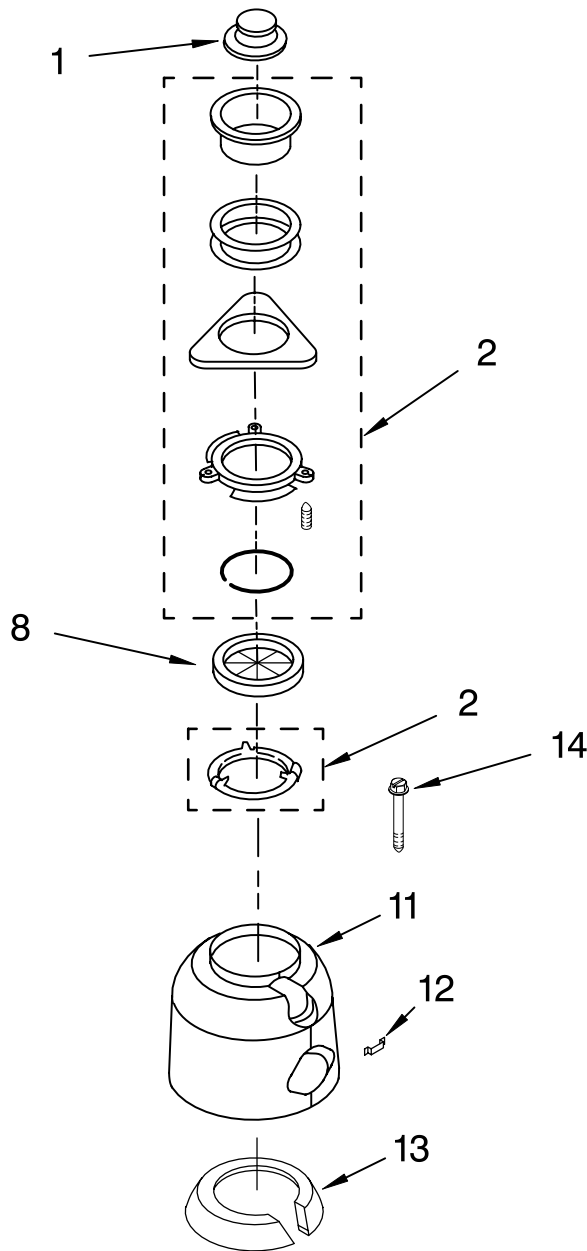

----- Manual continues below -----

UPPER HOUSING AND FLANGE PARTS

DISPOSER

KitchenAid®

For Model: KCDC250K

Illus. No.	Part No.	DESCRIPTION
1	4211300	Stopper Assembly
2	8174306	Mounting Assembly
8	4211615	Gasket, Mounting
11	8174332	Trim Shell
12	4211339	Clip
13	4211649	Insulation
14	8174309	Bolt, Thru

FOR ORDERING INFORMATION REFER TO PARTS PRICE LIST

LOWER HOUSING AND MOTOR PARTS

For Model: KCDC250K

Illus. No.	Part No.	DESCRIPTION
1		Enclosure Assy (Not Serviceable)
6	4211322	Actuator Assembly, Centrifugal
7	8174333	Stator Assembly
8	8174312	Switch Assembly, Start
9	8174334	Protector, Overload
10	4211647	End Frame Assembly, Lower
12	8174293	Kit, Installation
16	4211326	Shield, Wire
17	8174315	Cover, Terminal
20	8174310	Wrench, Emergency