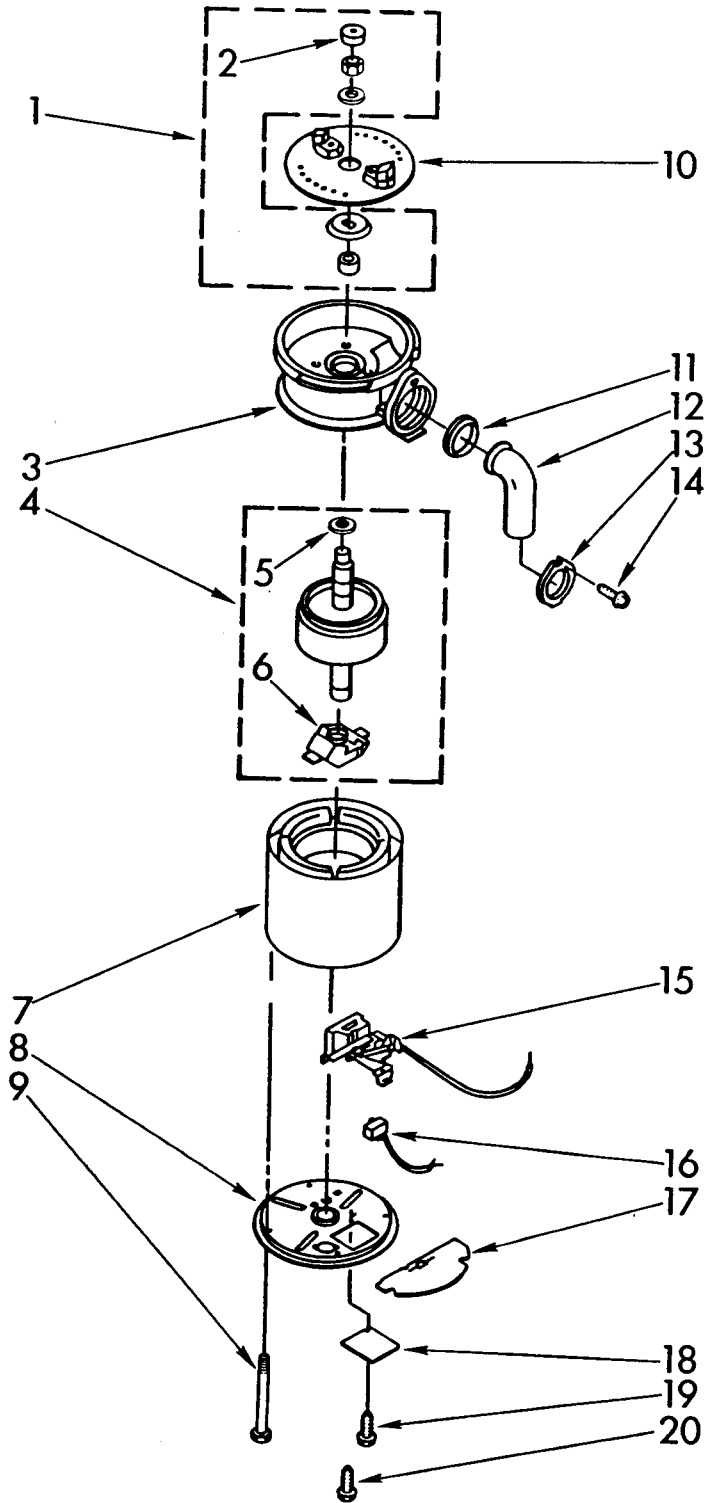

UPPER HOUSING AND FLANGE PARTS

[Find Your KITCHENAID Disposal Parts - Select From 75 Models](#)

----- Manual continues below -----

PARTS LIST FOR

KitchenAid

DISPOSER

**MODEL
KCDC250S0**

UPPER HOUSING AND FLANGE PARTS

11-91 Litho in U.S.A.

KitchenAid INC.

ST. JOSEPH, MI 49085
© 1991 KITCHENAID

Part No. 4211438

1	4211332	Stopper Assembly
2	4211333	Gasket, Stopper
3	4211301	Flange, Strainer
4	4211302	Gasket, Sink (2)
5	4211303	Flange, Backup
6	4211304	Flange, Mounting
7	4211306	Ring, Retaining
8	4211334	Gasket, Mounting
9	4211308	Flange, Body
10	4211336	Container, Body Assembly
11	4211335	Screw (3)
12	4211337	O-Ring
13	4211338	Trim Shell Assembly (Includes Illus. No. 15)
14	4211305	Screw, Backup (3)
15	4211339	Clip, Trim Shell (2)

LOWER HOUSING AND MOTOR PARTS

For Model: KCDC250S0

FOR ORDERING INFORMATION REFER TO PARTS PRICE LIST

1	4211340	Kit, Sleeve And Seal (Includes Plug, Nut, Slinger And Sleeve)
2	4211341	Plug
3	4211343	End Bell Assembly (Upper)
4	4211347	Rotor And Shaft Assembly
5	4211321	Washer
6	4211322	Assembly, Centrifugal Actuator
7	4211323	Stator Assembly
8	4211377	End Frame Assembly (Lower)
9	4211348	Bolt, Thru (4)
10	4211342	Shredder Assembly, Rotating
11	4211344	Gasket, Tailpipe
12	4211317	Tailpipe
13	4211345	Flange, Tailpipe
14	4211346	Screw, Tailpipe
15	4211324	Switch Assembly, Start
16	4211325	Protect, Overload
17	4211326	Shield, Wire
18	4211328	Cover, Terminal
19	4211329	Screw
20	4211330	Screw, Ground
21	4211397	Emergency, Wrench Assembly
22	4211396	Adapter, Sink Assembly