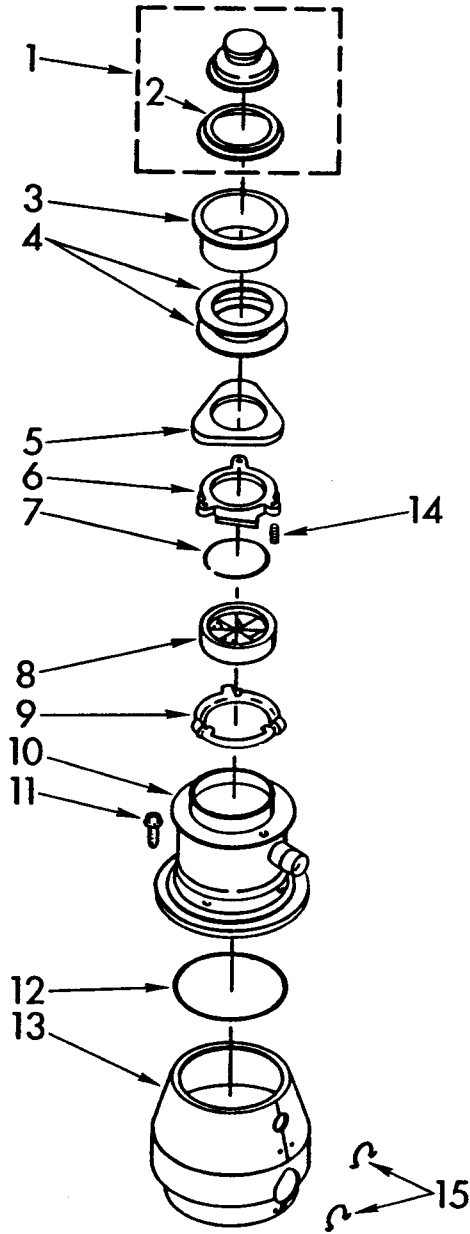

PARTS LIST FOR

KitchenAid

DISPOSER

**MODEL
KCDC250S0**

UPPER HOUSING AND FLANGE PARTS

11-91 Litho in U.S.A.

KitchenAid INC.

ST. JOSEPH, MI 49085

© 1991 KITCHENAID

Part No. 4211438

1	4211332	Stopper Assembly
2	4211333	Gasket, Stopper
3	4211301	Flange, Strainer
4	4211302	Gasket, Sink (2)
5	4211303	Flange, Backup
6	4211304	Flange, Mounting
7	4211306	Ring, Retaining
8	4211334	Gasket, Mounting
9	4211308	Flange, Body
10	4211336	Container, Body Assembly
11	4211335	Screw (3)
12	4211337	O-Ring
13	4211338	Trim Shell Assembly (Includes Illus. No. 15)
14	4211305	Screw, Backup (3)
15	4211339	Clip, Trim Shell (2)

LOWER HOUSING AND MOTOR PARTS

For Model: KCDC250S0

FOR ORDERING INFORMATION REFER TO PARTS PRICE LIST

1	4211340	Kit, Sleeve And Seal (Includes Plug, Nut, Slinger And Sleeve)
2	4211341	Plug
3	4211343	End Bell Assembly (Upper)
4	4211347	Rotor And Shaft Assembly
5	4211321	Washer
6	4211322	Assembly, Centrifugal Actuator
7	4211323	Stator Assembly
8	4211377	End Frame Assembly (Lower)
9	4211348	Bolt, Thru (4)
10	4211342	Shredder Assembly, Rotating
11	4211344	Gasket, Tailpipe
12	4211317	Tailpipe
13	4211345	Flange, Tailpipe
14	4211346	Screw, Tailpipe
15	4211324	Switch Assembly, Start
16	4211325	Protect, Overload
17	4211326	Shield, Wire
18	4211328	Cover, Terminal
19	4211329	Screw
20	4211330	Screw, Ground
21	4211397	Emergency, Wrench Assembly
22	4211396	Adapter, Sink Assembly