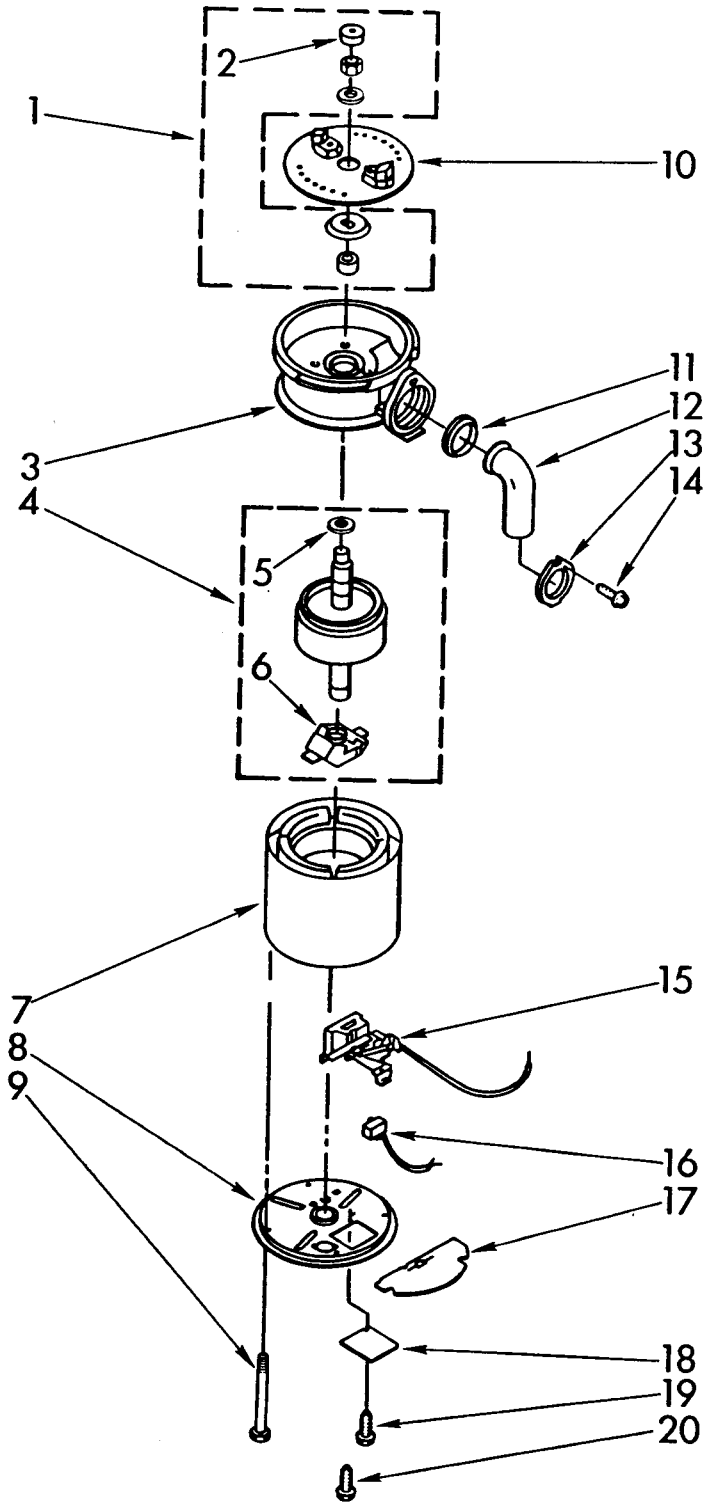

PARTS LIST FOR

KitchenAid

DISPOSER

**MODEL
KCDC250S0**

UPPER HOUSING AND FLANGE PARTS

11-91 Litho in U.S.A.

KitchenAid INC.

ST. JOSEPH, MI 49085

© 1991 KITCHENAID

Part No. 4211438

1	4211332	Stopper Assembly
2	4211333	Gasket, Stopper
3	4211301	Flange, Strainer
4	4211302	Gasket, Sink (2)
5	4211303	Flange, Backup
6	4211304	Flange, Mounting
7	4211306	Ring, Retaining
8	4211334	Gasket, Mounting
9	4211308	Flange, Body
10	4211336	Container, Body Assembly
11	4211335	Screw (3)
12	4211337	O-Ring
13	4211338	Trim Shell Assembly (Includes Illus. No. 15)
14	4211305	Screw, Backup (3)
15	4211339	Clip, Trim Shell (2)

LOWER HOUSING AND MOTOR PARTS

For Model: KCDC250S0

FOR ORDERING INFORMATION REFER TO PARTS PRICE LIST

1	4211340	Kit, Sleeve And Seal (Includes Plug, Nut, Slinger And Sleeve)
2	4211341	Plug
3	4211343	End Bell Assembly (Upper)
4	4211347	Rotor And Shaft Assembly
5	4211321	Washer
6	4211322	Assembly, Centrifugal Actuator
7	4211323	Stator Assembly
8	4211377	End Frame Assembly (Lower)
9	4211348	Bolt, Thru (4)
10	4211342	Shredder Assembly, Rotating
11	4211344	Gasket, Tailpipe
12	4211317	Tailpipe
13	4211345	Flange, Tailpipe
14	4211346	Screw, Tailpipe
15	4211324	Switch Assembly, Start
16	4211325	Protect, Overload
17	4211326	Shield, Wire
18	4211328	Cover, Terminal
19	4211329	Screw
20	4211330	Screw, Ground
21	4211397	Emergency, Wrench Assembly
22	4211396	Adapter, Sink Assembly