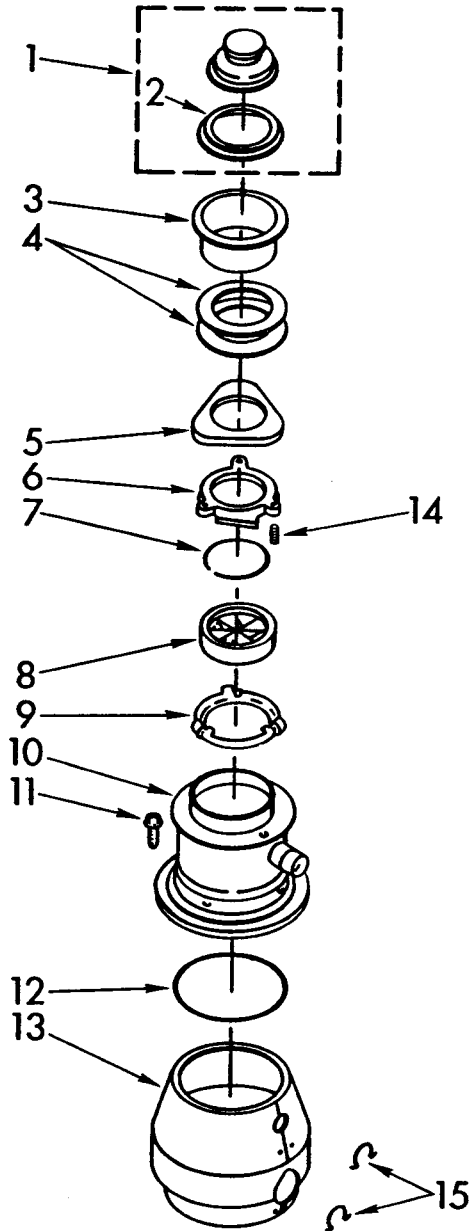

UPPER HOUSING AND FLANGE PARTS

[Find Your KITCHENAID Disposal Parts - Select From 75 Models](#)

----- Manual continues below -----

PARTS LIST FOR

KitchenAid

DISPOSER

**MODEL
KCDC250S0**

UPPER HOUSING AND FLANGE PARTS

11-91 Litho in U.S.A.

KitchenAid INC.

ST. JOSEPH, MI 49085
© 1991 KITCHENAID

Part No. 4211438

1	4211332	Stopper Assembly
2	4211333	Gasket, Stopper
3	4211301	Flange, Strainer
4	4211302	Gasket, Sink (2)
5	4211303	Flange, Backup
6	4211304	Flange, Mounting
7	4211306	Ring, Retaining
8	4211334	Gasket, Mounting
9	4211308	Flange, Body
10	4211336	Container, Body Assembly
11	4211335	Screw (3)
12	4211337	O-Ring
13	4211338	Trim Shell Assembly (Includes Illus. No. 15)
14	4211305	Screw, Backup (3)
15	4211339	Clip, Trim Shell (2)

LOWER HOUSING AND MOTOR PARTS

For Model: KCDC250S0

FOR ORDERING INFORMATION REFER TO PARTS PRICE LIST

1	4211340	Kit, Sleeve And Seal (Includes Plug, Nut, Slinger And Sleeve)
2	4211341	Plug
3	4211343	End Bell Assembly (Upper)
4	4211347	Rotor And Shaft Assembly
5	4211321	Washer
6	4211322	Assembly, Centrifugal Actuator
7	4211323	Stator Assembly
8	4211377	End Frame Assembly (Lower)
9	4211348	Bolt, Thru (4)
10	4211342	Shredder Assembly, Rotating
11	4211344	Gasket, Tailpipe
12	4211317	Tailpipe
13	4211345	Flange, Tailpipe
14	4211346	Screw, Tailpipe
15	4211324	Switch Assembly, Start
16	4211325	Protect, Overload
17	4211326	Shield, Wire
18	4211328	Cover, Terminal
19	4211329	Screw
20	4211330	Screw, Ground
21	4211397	Emergency, Wrench Assembly
22	4211396	Adapter, Sink Assembly