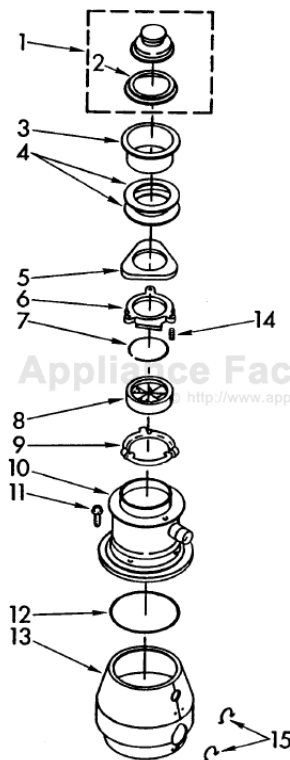

UPPER HOUSING AND FLANGE PARTS

[Find Your KITCHENAID Disposal Parts - Select From 75 Models](#)

----- Manual continues below -----

PARTS LIST FOR

KitchenAid

DISPOSER

**MODEL
KCDC250S0**

UPPER HOUSING AND FLANGE PARTS

11-91 Litho in U.S.A.

KitchenAid INC.

ST. JOSEPH, MI 49085
© 1991 KITCHENAID

Part No. 4211438

1	4211332	Stopper Assembly
2	4211333	Gasket, Stopper
3	4211301	Flange, Strainer
4	4211302	Gasket, Sink (2)
5	4211303	Flange, Backup
6	4211304	Flange, Mounting
7	4211306	Ring, Retaining
8	4211334	Gasket, Mounting
9	4211308	Flange, Body
10	4211336	Container, Body Assembly
11	4211335	Screw (3)
12	4211337	O-Ring
13	4211338	Trim Shell Assembly (Includes Illus. No. 15)
14	4211305	Screw, Backup (3)
15	4211339	Clip, Trim Shell (2)

LOWER HOUSING AND MOTOR PARTS

For Model: KCDC250S0

FOR ORDERING INFORMATION REFER TO PARTS PRICE LIST

1	4211340	Kit, Sleeve And Seal (Includes Plug, Nut, Slinger And Sleeve)
2	4211341	Plug
3	4211343	End Bell Assembly (Upper)
4	4211347	Rotor And Shaft Assembly
5	4211321	Washer
6	4211322	Assembly, Centrifugal Actuator
7	4211323	Stator Assembly
8	4211377	End Frame Assembly (Lower)
9	4211348	Bolt, Thru (4)
10	4211342	Shredder Assembly, Rotating
11	4211344	Gasket, Tailpipe
12	4211317	Tailpipe
13	4211345	Flange, Tailpipe
14	4211346	Screw, Tailpipe
15	4211324	Switch Assembly, Start
16	4211325	Protect, Overload
17	4211326	Shield, Wire
18	4211328	Cover, Terminal
19	4211329	Screw
20	4211330	Screw, Ground
21	4211397	Emergency, Wrench Assembly
22	4211396	Adapter, Sink Assembly