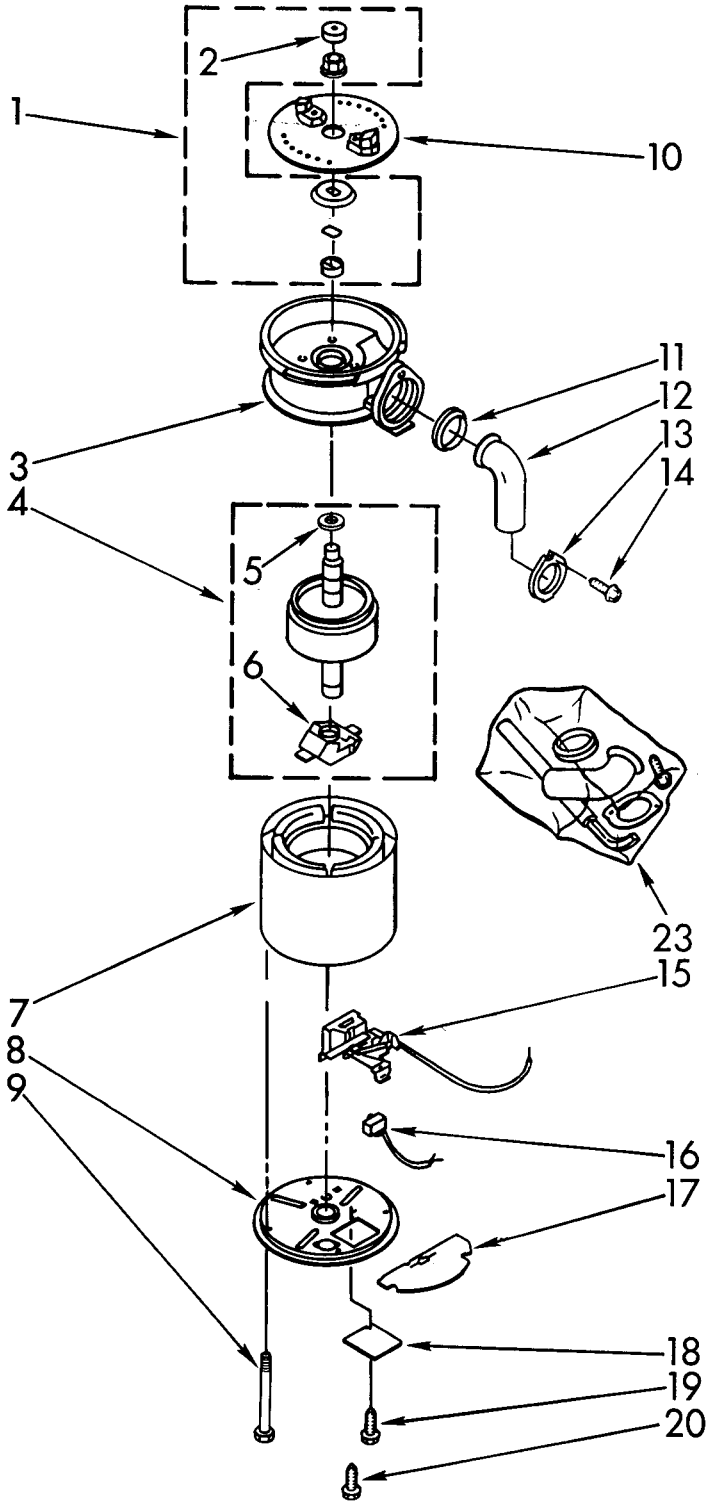

UPPER HOUSING AND FLANGE PARTS

[Find Your KITCHENAID Disposal Parts - Select From 75 Models](#)

----- Manual continues below -----

PARTS LIST FOR

KitchenAid

DISPOSER

**MODEL
KCDC250X**

UPPER HOUSING AND FLANGE PARTS

4-92 Printed in U.S.A.

KitchenAid

ST. JOSEPH, MI 49085

© 1991, 1992 KITCHENAID

Part No. 4211558 Rev. B

5-92

1	4211332	Stopper Assembly
2	4211333	Gasket, Stopper
3	4211553	Flange, Strainer
4	4211302	Gasket, Sink (2)
5	4211303	Flange, Backup
6	4211304	Flange, Mounting
7	4211306	Ring, Retaining
8	4211334	Gasket, Mounting
9	4211308	Flange, Body
10	4211554	Container, Body Assembly
11	4211335	Screw (3)
12	4211337	O-Ring
13	4211555	Trim Shell Assembly (includes illus. No. 15)
14	4211305	Screw, Backup (3)
15	4211339	Clip, Trim Shell (2)
16	4211444	Insulation, Top

LOWER HOUSING AND MOTOR PARTS

For Model: KCDC250X

1	4211311	Kit, Sleeve And Seal (Includes Plug, Nut, Washer, Slinger And Sleeve)
2	4211341	Plug
3	4211492	End Bell Assembly (Upper)
4	4211557	Rotor And Shaft Assembly
5	4211321	Washer
6	4211322	Centrifugal Actuator Assembly
7	4211556	Stator Assembly
8	4211515	End Frame Assembly (Lower)
9	4211348	Bolt, Thru (4)
10	4211342	Shredder
11	4211344	Gasket, Tailpipe
12	4211317	Tailpipe
13	4211345	Flange, Tailpipe
14	4211346	Screw, Tailpipe
15	4211324	Switch Assembly Start
16	4211549	Protect, Overload
17	4211326	Shield, Wire
18	4211328	Cover, Terminal
19	4211329	Screw
20	4211330	Screw, Tailpipe
21	4211435	Emergency, Wrench Assembly
22	4211396	Adapter, Sink Assembly
23	4211565	Kit, Instruction (Includes Nos. 11, 12, 13, 14, 21, Instructions and Use and Care Guide)

Following Parts Not Illustrated

LIT4211550	Guide, Use And Care
LIT4211551	Instructions, Installation
LIT4211558	Repair Parts List