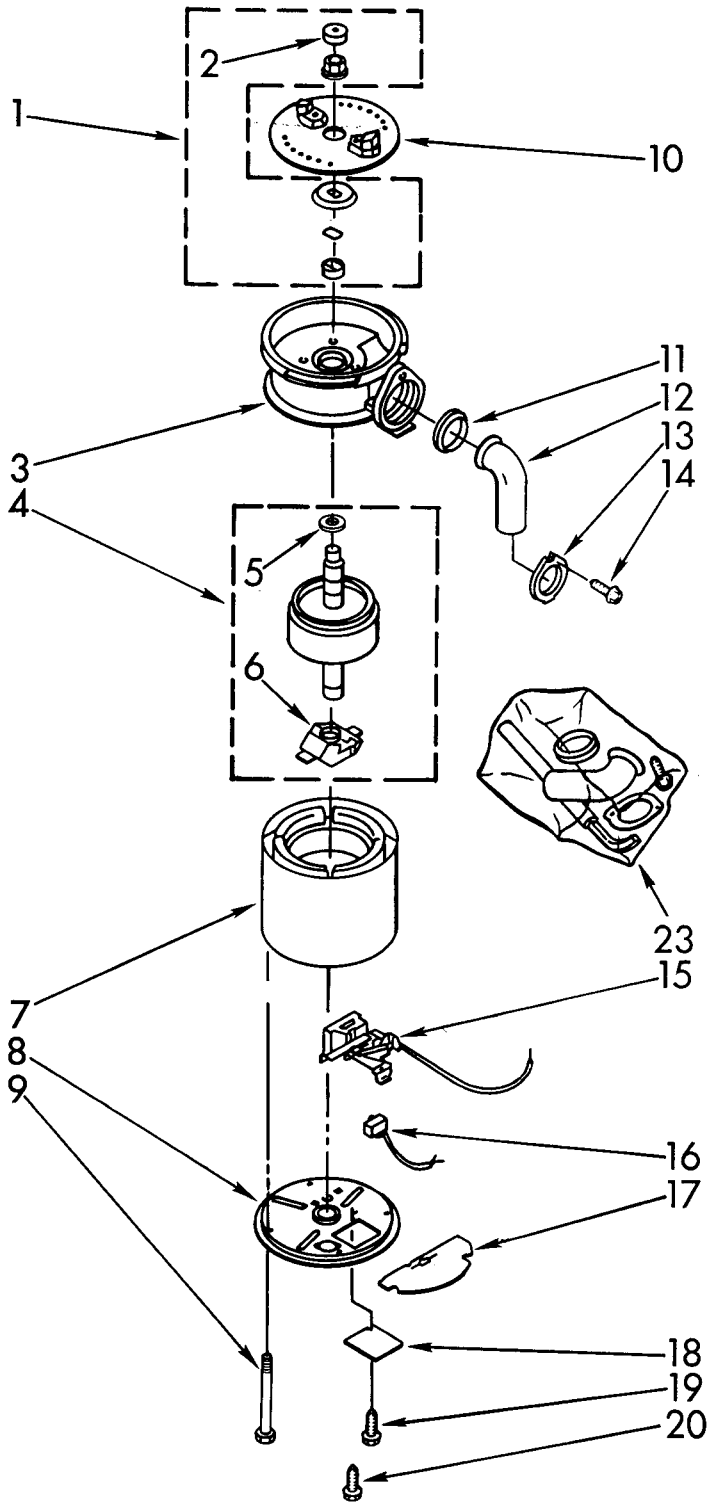

PARTS LIST FOR

KitchenAid

DISPOSER

**MODEL
KCDC250X**

UPPER HOUSING AND FLANGE PARTS

4-92 Printed in U.S.A.

KitchenAid
ST. JOSEPH, MI 49085

© 1991, 1992 KITCHENAID

Part No. 4211558 Rev. B

5-92

| | | |
|----|---------|--|
| 1 | 4211332 | Stopper Assembly |
| 2 | 4211333 | Gasket, Stopper |
| 3 | 4211553 | Flange, Strainer |
| 4 | 4211302 | Gasket, Sink (2) |
| 5 | 4211303 | Flange, Backup |
| 6 | 4211304 | Flange, Mounting |
| 7 | 4211306 | Ring, Retaining |
| 8 | 4211334 | Gasket, Mounting |
| 9 | 4211308 | Flange, Body |
| 10 | 4211554 | Container, Body Assembly |
| 11 | 4211335 | Screw (3) |
| 12 | 4211337 | O-Ring |
| 13 | 4211555 | Trim Shell Assembly (includes illus. No. 15) |
| 14 | 4211305 | Screw, Backup (3) |
| 15 | 4211339 | Clip, Trim Shell (2) |
| 16 | 4211444 | Insulation, Top |

LOWER HOUSING AND MOTOR PARTS

For Model: KCDC250X

| | | |
|----|---------|--|
| 1 | 4211311 | Kit, Sleeve And Seal (Includes Plug, Nut, Washer, Slinger And Sleeve) |
| 2 | 4211341 | Plug |
| 3 | 4211492 | End Bell Assembly (Upper) |
| 4 | 4211557 | Rotor And Shaft Assembly |
| 5 | 4211321 | Washer |
| 6 | 4211322 | Centrifugal Actuator Assembly |
| 7 | 4211556 | Stator Assembly |
| 8 | 4211515 | End Frame Assembly (Lower) |
| 9 | 4211348 | Bolt, Thru (4) |
| 10 | 4211342 | Shredder |
| 11 | 4211344 | Gasket, Tailpipe |
| 12 | 4211317 | Tailpipe |
| 13 | 4211345 | Flange, Tailpipe |
| 14 | 4211346 | Screw, Tailpipe |
| 15 | 4211324 | Switch Assembly Start |
| 16 | 4211549 | Protect, Overload |
| 17 | 4211326 | Shield, Wire |
| 18 | 4211328 | Cover, Terminal |
| 19 | 4211329 | Screw |
| 20 | 4211330 | Screw, Tailpipe |
| 21 | 4211435 | Emergency, Wrench Assembly |
| 22 | 4211396 | Adapter, Sink Assembly |
| 23 | 4211565 | Kit, Instruction (Includes Nos. 11, 12, 13, 14, 21, Instructions and Use and Care Guide) |