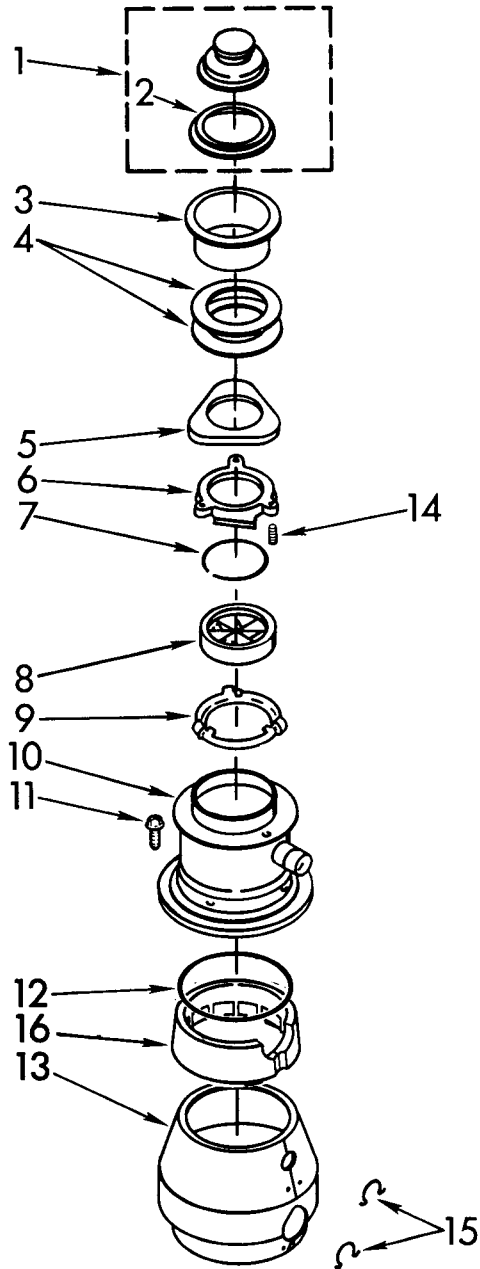

PARTS LIST FOR

KitchenAid

DISPOSER

**MODEL
KCDC250X**

UPPER HOUSING AND FLANGE PARTS

4-92 Printed in U.S.A.

KitchenAid
ST. JOSEPH, MI 49085

© 1991, 1992 KITCHENAID

Part No. 4211558 Rev. B

5-92

| | | |
|----|---------|--|
| 1 | 4211332 | Stopper Assembly |
| 2 | 4211333 | Gasket, Stopper |
| 3 | 4211553 | Flange, Strainer |
| 4 | 4211302 | Gasket, Sink (2) |
| 5 | 4211303 | Flange, Backup |
| 6 | 4211304 | Flange, Mounting |
| 7 | 4211306 | Ring, Retaining |
| 8 | 4211334 | Gasket, Mounting |
| 9 | 4211308 | Flange, Body |
| 10 | 4211554 | Container, Body Assembly |
| 11 | 4211335 | Screw (3) |
| 12 | 4211337 | O-Ring |
| 13 | 4211555 | Trim Shell Assembly (includes illus. No. 15) |
| 14 | 4211305 | Screw, Backup (3) |
| 15 | 4211339 | Clip, Trim Shell (2) |
| 16 | 4211444 | Insulation, Top |

LOWER HOUSING AND MOTOR PARTS

For Model: KCDC250X

| | | |
|----|---------|--|
| 1 | 4211311 | Kit, Sleeve And Seal (Includes Plug, Nut, Washer, Slinger And Sleeve) |
| 2 | 4211341 | Plug |
| 3 | 4211492 | End Bell Assembly (Upper) |
| 4 | 4211557 | Rotor And Shaft Assembly |
| 5 | 4211321 | Washer |
| 6 | 4211322 | Centrifugal Actuator Assembly |
| 7 | 4211556 | Stator Assembly |
| 8 | 4211515 | End Frame Assembly (Lower) |
| 9 | 4211348 | Bolt, Thru (4) |
| 10 | 4211342 | Shredder |
| 11 | 4211344 | Gasket, Tailpipe |
| 12 | 4211317 | Tailpipe |
| 13 | 4211345 | Flange, Tailpipe |
| 14 | 4211346 | Screw, Tailpipe |
| 15 | 4211324 | Switch Assembly Start |
| 16 | 4211549 | Protect, Overload |
| 17 | 4211326 | Shield, Wire |
| 18 | 4211328 | Cover, Terminal |
| 19 | 4211329 | Screw |
| 20 | 4211330 | Screw, Tailpipe |
| 21 | 4211435 | Emergency, Wrench Assembly |
| 22 | 4211396 | Adapter, Sink Assembly |
| 23 | 4211565 | Kit, Instruction (Includes Nos. 11, 12, 13, 14, 21, Instructions and Use and Care Guide) |