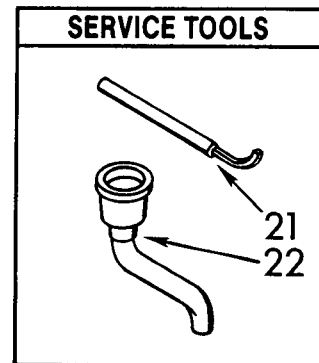

4-92 Printed in U.S.A.

KitchenAid

ST. JOSEPH, MI 49085

© 1991, 1992 KITCHENAID

Part No. 4211558 Rev. B

5-92

1	4211332	Stopper Assembly
2	4211333	Gasket, Stopper
3	4211553	Flange, Strainer
4	4211302	Gasket, Sink (2)
5	4211303	Flange, Backup
6	4211304	Flange, Mounting
7	4211306	Ring, Retaining
8	4211334	Gasket, Mounting
9	4211308	Flange, Body
10	4211554	Container, Body Assembly
11	4211335	Screw (3)
12	4211337	O-Ring
13	4211555	Trim Shell Assembly (includes illus. No. 15)
14	4211305	Screw, Backup (3)
15	4211339	Clip, Trim Shell (2)
16	4211444	Insulation, Top

LOWER HOUSING AND MOTOR PARTS

For Model: KCDC250X

1	4211311	Kit, Sleeve And Seal (Includes Plug, Nut, Washer, Slinger And Sleeve)
2	4211341	Plug
3	4211492	End Bell Assembly (Upper)
4	4211557	Rotor And Shaft Assembly
5	4211321	Washer
6	4211322	Centrifugal Actuator Assembly
7	4211556	Stator Assembly
8	4211515	End Frame Assembly (Lower)
9	4211348	Bolt, Thru (4)
10	4211342	Shredder
11	4211344	Gasket, Tailpipe
12	4211317	Tailpipe
13	4211345	Flange, Tailpipe
14	4211346	Screw, Tailpipe
15	4211324	Switch Assembly Start
16	4211549	Protect, Overload
17	4211326	Shield, Wire
18	4211328	Cover, Terminal
19	4211329	Screw
20	4211330	Screw, Tailpipe
21	4211435	Emergency, Wrench Assembly
22	4211396	Adapter, Sink Assembly
23	4211565	Kit, Instruction (Includes Nos. 11, 12, 13, 14, 21, Instructions and Use and Care Guide)