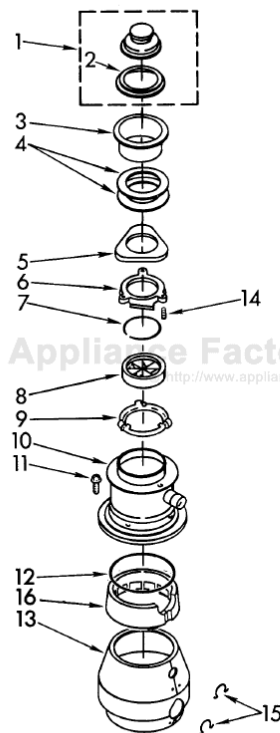

UPPER HOUSING AND FLANGE PARTS

[Find Your KITCHENAID Disposal Parts - Select From 75 Models](#)

----- Manual continues below -----

PARTS LIST FOR

KitchenAid

DISPOSER

**MODEL
KCDC250X**

UPPER HOUSING AND FLANGE PARTS

4-92 Printed in U.S.A.

KitchenAid

ST. JOSEPH, MI 49085

© 1991, 1992 KITCHENAID

Part No. 4211558 Rev. B

5-92

1	4211332	Stopper Assembly
2	4211333	Gasket, Stopper
3	4211553	Flange, Strainer
4	4211302	Gasket, Sink (2)
5	4211303	Flange, Backup
6	4211304	Flange, Mounting
7	4211306	Ring, Retaining
8	4211334	Gasket, Mounting
9	4211308	Flange, Body
10	4211554	Container, Body Assembly
11	4211335	Screw (3)
12	4211337	O-Ring
13	4211555	Trim Shell Assembly (includes illus. No. 15)
14	4211305	Screw, Backup (3)
15	4211339	Clip, Trim Shell (2)
16	4211444	Insulation, Top

LOWER HOUSING AND MOTOR PARTS

For Model: KCDC250X

1	4211311	Kit, Sleeve And Seal (Includes Plug, Nut, Washer, Slinger And Sleeve)
2	4211341	Plug
3	4211492	End Bell Assembly (Upper)
4	4211557	Rotor And Shaft Assembly
5	4211321	Washer
6	4211322	Centrifugal Actuator Assembly
7	4211556	Stator Assembly
8	4211515	End Frame Assembly (Lower)
9	4211348	Bolt, Thru (4)
10	4211342	Shredder
11	4211344	Gasket, Tailpipe
12	4211317	Tailpipe
13	4211345	Flange, Tailpipe
14	4211346	Screw, Tailpipe
15	4211324	Switch Assembly Start
16	4211549	Protect, Overload
17	4211326	Shield, Wire
18	4211328	Cover, Terminal
19	4211329	Screw
20	4211330	Screw, Tailpipe
21	4211435	Emergency, Wrench Assembly
22	4211396	Adapter, Sink Assembly
23	4211565	Kit, Instruction (Includes Nos. 11, 12, 13, 14, 21, Instructions and Use and Care Guide)