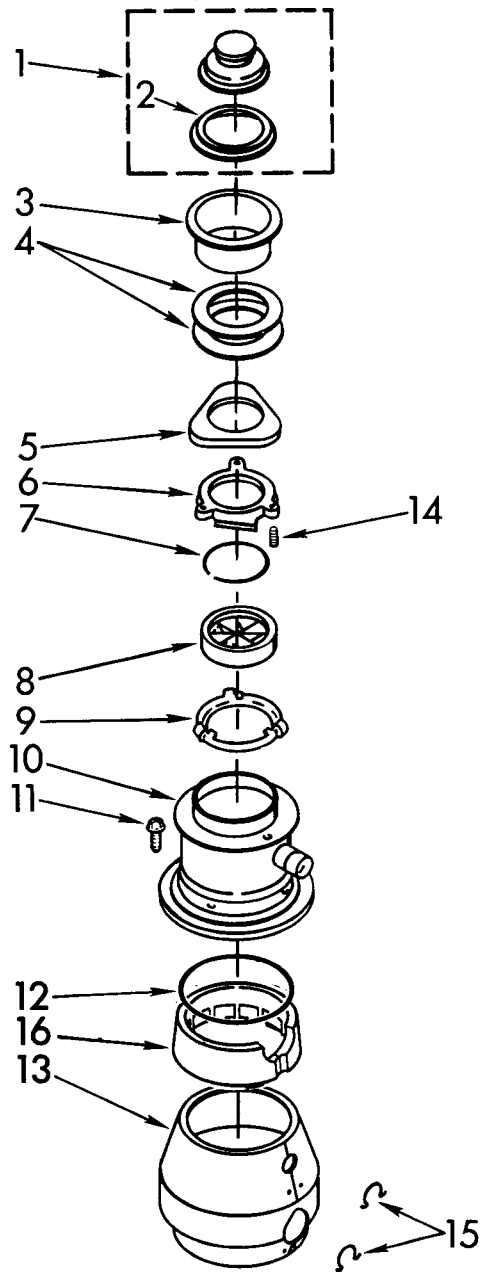

UPPER HOUSING AND FLANGE PARTS

[Find Your KITCHENAID Disposal Parts - Select From 75 Models](#)

----- Manual continues below -----

PARTS LIST FOR

KitchenAid

DISPOSER

**MODEL
KCDC250X**

UPPER HOUSING AND FLANGE PARTS

4-92 Printed in U.S.A.

KitchenAid

ST. JOSEPH, MI 49085

© 1991, 1992 KITCHENAID

Part No. 4211558 Rev. B

5-92

1	4211332	Stopper Assembly
2	4211333	Gasket, Stopper
3	4211553	Flange, Strainer
4	4211302	Gasket, Sink (2)
5	4211303	Flange, Backup
6	4211304	Flange, Mounting
7	4211306	Ring, Retaining
8	4211334	Gasket, Mounting
9	4211308	Flange, Body
10	4211554	Container, Body Assembly
11	4211335	Screw (3)
12	4211337	O-Ring
13	4211555	Trim Shell Assembly (includes illus. No. 15)
14	4211305	Screw, Backup (3)
15	4211339	Clip, Trim Shell (2)
16	4211444	Insulation, Top

LOWER HOUSING AND MOTOR PARTS

For Model: KCDC250X

1	4211311	Kit, Sleeve And Seal (Includes Plug, Nut, Washer, Slinger And Sleeve)
2	4211341	Plug
3	4211492	End Bell Assembly (Upper)
4	4211557	Rotor And Shaft Assembly
5	4211321	Washer
6	4211322	Centrifugal Actuator Assembly
7	4211556	Stator Assembly
8	4211515	End Frame Assembly (Lower)
9	4211348	Bolt, Thru (4)
10	4211342	Shredder
11	4211344	Gasket, Tailpipe
12	4211317	Tailpipe
13	4211345	Flange, Tailpipe
14	4211346	Screw, Tailpipe
15	4211324	Switch Assembly Start
16	4211549	Protect, Overload
17	4211326	Shield, Wire
18	4211328	Cover, Terminal
19	4211329	Screw
20	4211330	Screw, Tailpipe
21	4211435	Emergency, Wrench Assembly
22	4211396	Adapter, Sink Assembly
23	4211565	Kit, Instruction (Includes Nos. 11, 12, 13, 14, 21, Instructions and Use and Care Guide)