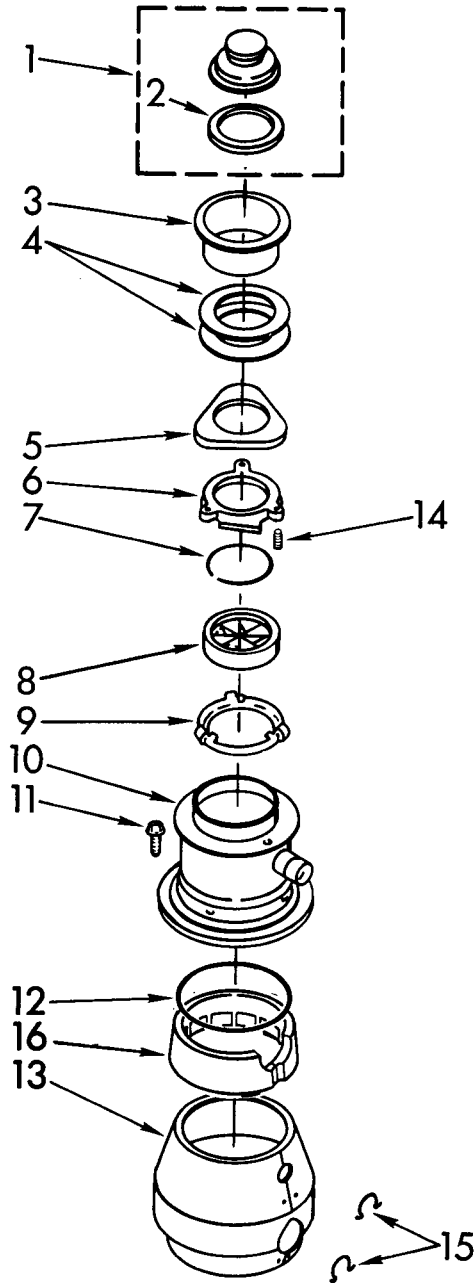

UPPER HOUSING AND FLANGE PARTS

[Find Your KITCHENAID Disposal Parts - Select From 75 Models](#)

----- Manual continues below -----

PARTS LIST FOR

KitchenAid

DISPOSER

**MODEL
KCDC250X1**

UPPER HOUSING AND FLANGE PARTS

1-93 Printed in U.S.A.

KitchenAid
ST. JOSEPH, MI 49085
© 1993 KITCHENAID

3-93

Part No. 4211580

1	4211577	Stopper Assembly
2	4211333	Gasket, Stopper
3	4211553	Flange, Strainer
4	4211302	Gasket, Sink (2)
5	4211303	Flange, Backup
6	4211304	Flange, Mounting
7	4211306	Ring, Retaining
8	4211334	Gasket, Mounting
9	4211308	Flange, Body
10	4211554	Container, Body Assembly
11	4211335	Screw (3)
12	4211337	O-Ring
13	4211555	Trim Shell Assembly (includes illus. No. 15)
14	4211305	Screw, Backup (3)
15	4211339	Clip, Trim Shell (2)
16	4211444	Insulation, Top

UPPER HOUSING AND MOTOR PARTS

For Model: KCDC250X1

1	4211578	Kit, Sleeve And Seal (Includes Plug, Bolt, Washer, Slinger And Sleeve)
2	4211341	Plug
3	4211492	End Bell Assembly (Upper)
4	4211579	Rotor And Shaft Assembly
5	4211321	Washer
6	4211322	Centrifugal Actuator Assembly
7	4211556	Stator Assembly
8	4211515	End Frame Assembly (Lower)
9	4211348	Bolt, Thru (4)
10	4211342	Shredder
11	4211344	Gasket, Tailpipe
12	4211317	Tailpipe
13	4211345	Flange, Tailpipe
14	4211346	Screw, Tailpipe
15	4211324	Switch Assembly Start
16	4211549	Protect, Overload
17	4211326	Shield, Wire
18	4211328	Cover, Terminal
19	4211329	Screw
20	4211330	Screw, Tailpipe
21	4211435	Emergency, Wrench Assembly
22	4211396	Adapter, Sink Assembly
23	4211565	Kit, Instruction (Includes Nos. 11, 12, 13, 14, 21, Instructions and Use and Care Guide)