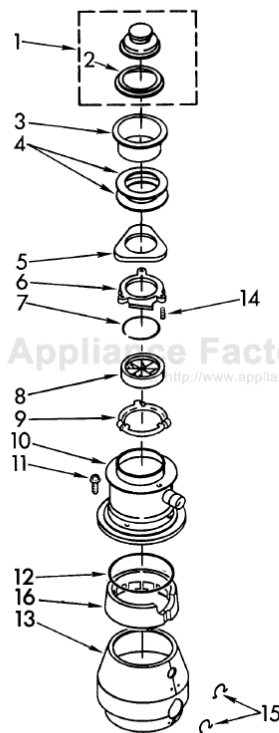

UPPER HOUSING AND FLANGE PARTS

[Find Your KITCHENAID Disposal Parts - Select From 75 Models](#)

----- Manual continues below -----

PARTS LIST FOR

KitchenAid

DISPOSER

**MODEL
KCDC250X1**

UPPER HOUSING AND FLANGE PARTS

1-93 Printed in U.S.A.

KitchenAid
ST. JOSEPH, MI 49085
© 1993 KITCHENAID

3-93

Part No. 4211580

1	4211577	Stopper Assembly
2	4211333	Gasket, Stopper
3	4211553	Flange, Strainer
4	4211302	Gasket, Sink (2)
5	4211303	Flange, Backup
6	4211304	Flange, Mounting
7	4211306	Ring, Retaining
8	4211334	Gasket, Mounting
9	4211308	Flange, Body
10	4211554	Container, Body Assembly
11	4211335	Screw (3)
12	4211337	O-Ring
13	4211555	Trim Shell Assembly (includes illus. No. 15)
14	4211305	Screw, Backup (3)
15	4211339	Clip, Trim Shell (2)
16	4211444	Insulation, Top

UPPER HOUSING AND MOTOR PARTS

For Model: KCDC250X1

1	4211578	Kit, Sleeve And Seal (Includes Plug, Bolt, Washer, Slinger And Sleeve)
2	4211341	Plug
3	4211492	End Bell Assembly (Upper)
4	4211579	Rotor And Shaft Assembly
5	4211321	Washer
6	4211322	Centrifugal Actuator Assembly
7	4211556	Stator Assembly
8	4211515	End Frame Assembly (Lower)
9	4211348	Bolt, Thru (4)
10	4211342	Shredder
11	4211344	Gasket, Tailpipe
12	4211317	Tailpipe
13	4211345	Flange, Tailpipe
14	4211346	Screw, Tailpipe
15	4211324	Switch Assembly Start
16	4211549	Protect, Overload
17	4211326	Shield, Wire
18	4211328	Cover, Terminal
19	4211329	Screw
20	4211330	Screw, Tailpipe
21	4211435	Emergency, Wrench Assembly
22	4211396	Adapter, Sink Assembly
23	4211565	Kit, Instruction (Includes Nos. 11, 12, 13, 14, 21, Instructions and Use and Care Guide)