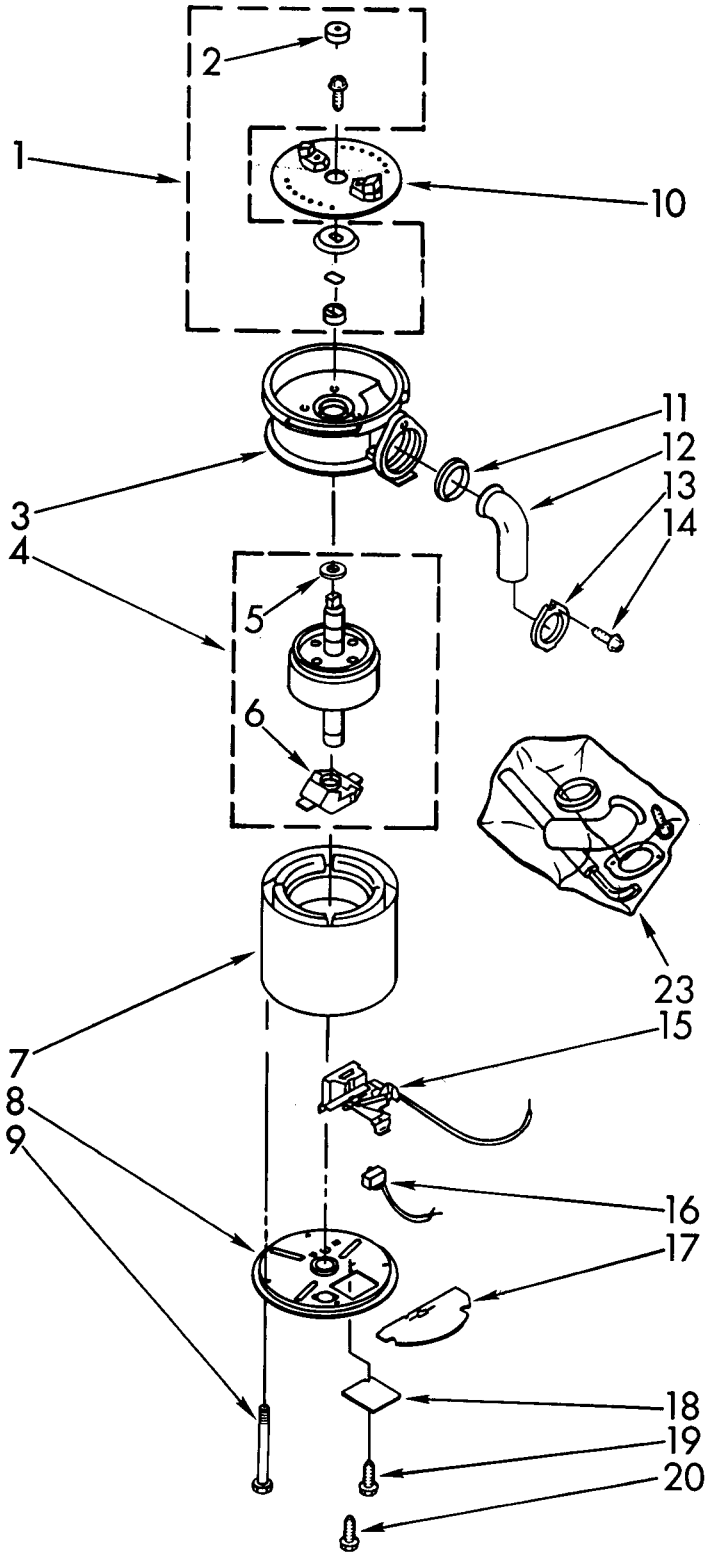

UPPER HOUSING AND FLANGE PARTS

[Find Your KITCHENAID Disposal Parts - Select From 75 Models](#)

----- Manual continues below -----

PARTS LIST FOR

KitchenAid

DISPOSER

**MODEL
KCDC250X1**

UPPER HOUSING AND FLANGE PARTS

1-93 Printed in U.S.A.

KitchenAid
ST. JOSEPH, MI 49085
© 1993 KITCHENAID

3-93

Part No. 4211580

1	4211577	Stopper Assembly
2	4211333	Gasket, Stopper
3	4211553	Flange, Strainer
4	4211302	Gasket, Sink (2)
5	4211303	Flange, Backup
6	4211304	Flange, Mounting
7	4211306	Ring, Retaining
8	4211334	Gasket, Mounting
9	4211308	Flange, Body
10	4211554	Container, Body Assembly
11	4211335	Screw (3)
12	4211337	O-Ring
13	4211555	Trim Shell Assembly (includes illus. No. 15)
14	4211305	Screw, Backup (3)
15	4211339	Clip, Trim Shell (2)
16	4211444	Insulation, Top

UPPER HOUSING AND MOTOR PARTS

For Model: KCDC250X1

1	4211578	Kit, Sleeve And Seal (Includes Plug, Bolt, Washer, Slinger And Sleeve)
2	4211341	Plug
3	4211492	End Bell Assembly (Upper)
4	4211579	Rotor And Shaft Assembly
5	4211321	Washer
6	4211322	Centrifugal Actuator Assembly
7	4211556	Stator Assembly
8	4211515	End Frame Assembly (Lower)
9	4211348	Bolt, Thru (4)
10	4211342	Shredder
11	4211344	Gasket, Tailpipe
12	4211317	Tailpipe
13	4211345	Flange, Tailpipe
14	4211346	Screw, Tailpipe
15	4211324	Switch Assembly Start
16	4211549	Protect, Overload
17	4211326	Shield, Wire
18	4211328	Cover, Terminal
19	4211329	Screw
20	4211330	Screw, Tailpipe
21	4211435	Emergency, Wrench Assembly
22	4211396	Adapter, Sink Assembly
23	4211565	Kit, Instruction (Includes Nos. 11, 12, 13, 14, 21, Instructions and Use and Care Guide)