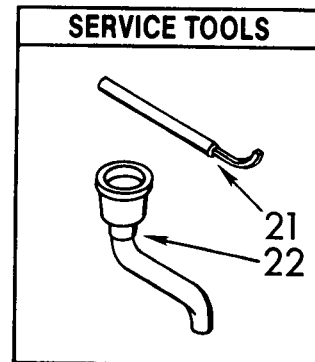

1-93 Printed in U.S.A.

KitchenAid
ST. JOSEPH, MI 49085
© 1993 KITCHENAID

3-93

Part No. 4211580

1	4211577	Stopper Assembly
2	4211333	Gasket, Stopper
3	4211553	Flange, Strainer
4	4211302	Gasket, Sink (2)
5	4211303	Flange, Backup
6	4211304	Flange, Mounting
7	4211306	Ring, Retaining
8	4211334	Gasket, Mounting
9	4211308	Flange, Body
10	4211554	Container, Body Assembly
11	4211335	Screw (3)
12	4211337	O-Ring
13	4211555	Trim Shell Assembly (includes illus. No. 15)
14	4211305	Screw, Backup (3)
15	4211339	Clip, Trim Shell (2)
16	4211444	Insulation, Top

UPPER HOUSING AND MOTOR PARTS

For Model: KCDC250X1

1	4211578	Kit, Sleeve And Seal (Includes Plug, Bolt, Washer, Slinger And Sleeve)
2	4211341	Plug
3	4211492	End Bell Assembly (Upper)
4	4211579	Rotor And Shaft Assembly
5	4211321	Washer
6	4211322	Centrifugal Actuator Assembly
7	4211556	Stator Assembly
8	4211515	End Frame Assembly (Lower)
9	4211348	Bolt, Thru (4)
10	4211342	Shredder
11	4211344	Gasket, Tailpipe
12	4211317	Tailpipe
13	4211345	Flange, Tailpipe
14	4211346	Screw, Tailpipe
15	4211324	Switch Assembly Start
16	4211549	Protect, Overload
17	4211326	Shield, Wire
18	4211328	Cover, Terminal
19	4211329	Screw
20	4211330	Screw, Tailpipe
21	4211435	Emergency, Wrench Assembly
22	4211396	Adapter, Sink Assembly
23	4211565	Kit, Instruction (Includes Nos. 11, 12, 13, 14, 21, Instructions and Use and Care Guide)