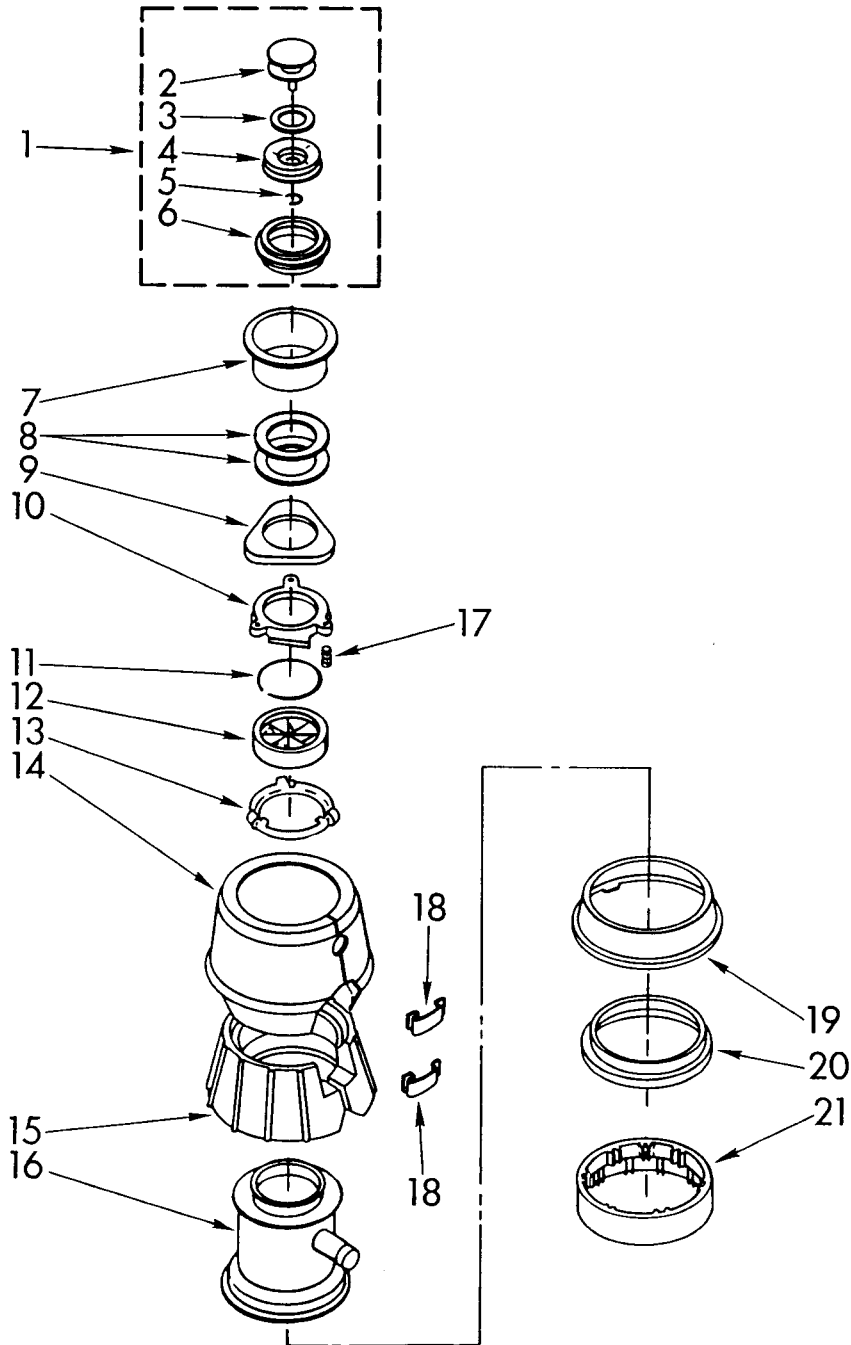

PARTS LIST FOR

KitchenAid

DISPOSER

**MODEL
KCDI250S0**

UPPER HOUSING AND FLANGE PARTS

3-88 Litho in U.S.A.

KitchenAid INC.
ST. JOSEPH, MI 49085

Part No. 4211439

20-B-7

1	4211398	Stopper Assembly
2	4211399	Handle, Stopper
3	4211355	Gasket, Stopper (Inner)
4	4211356	Body, Stopper
5	4211357	Ring, Retaining
6	4211333	Gasket, Stopper
7	4211301	Flange, Strainer
8	4211302	Gasket, Strainer Flange (2)
9	4211303	Flange, Backup
10	4211304	Flange, Mounting
11	4211306	Ring, Retaining
12	4211334	Gasket, Mounting
13	4211308	Flange, Body
14	4211400	Shell, Trim Assembly
15	4211401	Insulation (Top)
16	4211402	Body Container Assembly
17	4211305	Screw, Backup (3)
18	4211339	Fastener, Trim Shell (2)
19	4211443	Body, Lower
20	4211365	Gasket, Shredder
21	4211403	Shredder, Stationary

Following Parts Not Illustrated

LIT4171072	Guide, Use And Care
LIT4171069	Instructions, Installation
LIT4211439	Repair Parts List