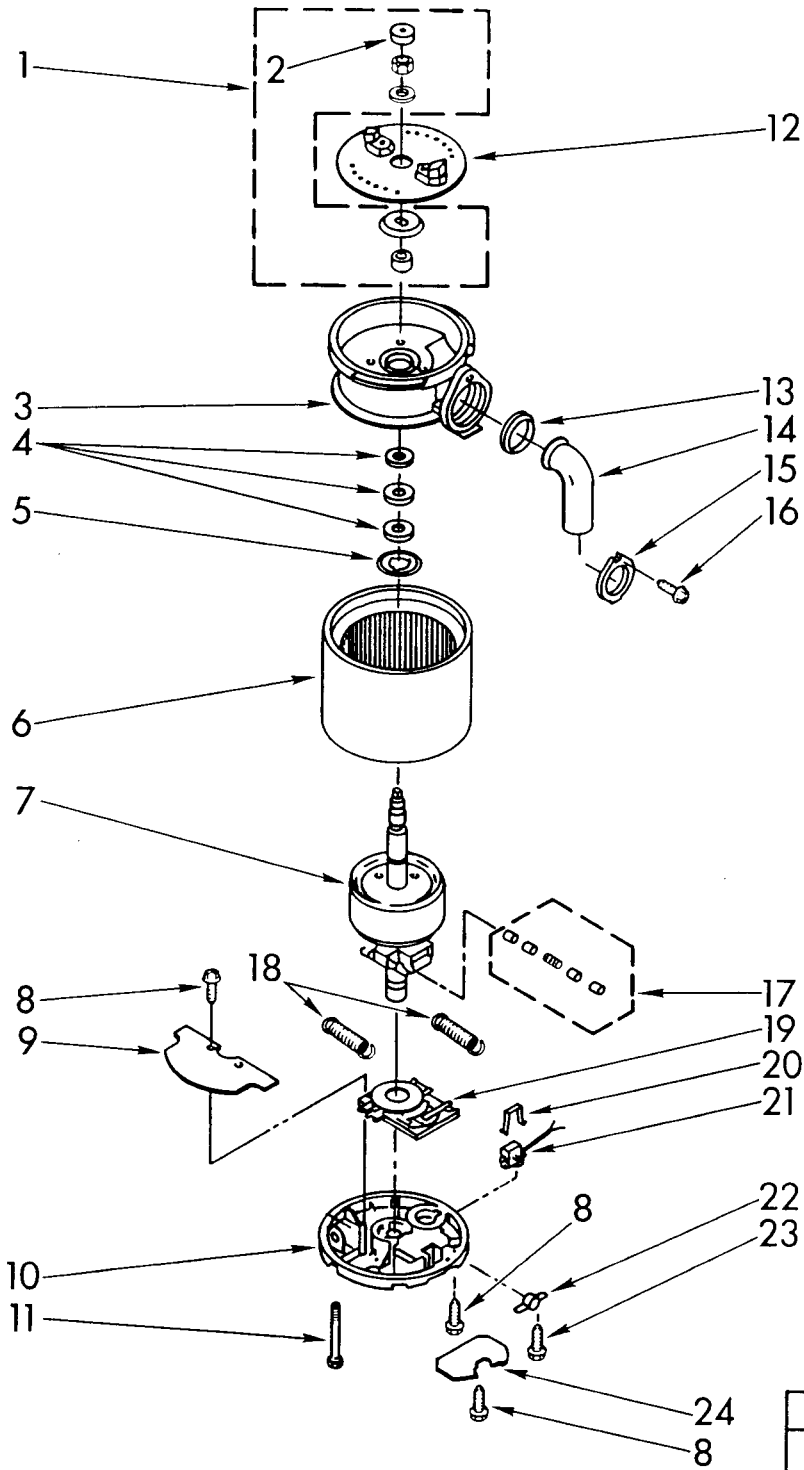

**KitchenAid**

**DISPOSER**

**MODEL  
KCDI250S0**

**UPPER HOUSING AND FLANGE PARTS**

3-88 Litho in U.S.A.

**KitchenAid** INC.  
ST. JOSEPH, MI 49085

Part No. 4211439

20-B-7

1	4211398	Stopper Assembly
2	4211399	Handle, Stopper
3	4211355	Gasket, Stopper (Inner)
4	4211356	Body, Stopper
5	4211357	Ring, Retaining
6	4211333	Gasket, Stopper
7	4211301	Flange, Strainer
8	4211302	Gasket, Strainer Flange (2)
9	4211303	Flange, Backup
10	4211304	Flange, Mounting
11	4211306	Ring, Retaining
12	4211334	Gasket, Mounting
13	4211308	Flange, Body
14	4211400	Shell, Trim Assembly
15	4211401	Insulation (Top)
16	4211402	Body Container Assembly
17	4211305	Screw, Backup (3)
18	4211339	Fastener, Trim Shell (2)
19	4211443	Body, Lower
20	4211365	Gasket, Shredder
21	4211403	Shredder, Stationary

# LOWER HOUSING AND MOTOR PARTS

For Model: KCDI250S0

FOR ORDERING INFORMATION REFER TO PARTS PRICE LIST

1	4211311	Kit, Sleeve & Seal (Includes Plug, Nut, Washer, Slinger , And Sleeve)
2	4211341	Plug
3	4211404	End Bell Assembly (Upper)
4	4211405	Washer, Thrust (3)
5	4211406	Washer, Rubber
6	4211407	Stator Assembly
7	4211408	Rotor And Shaft Assembly
8	4211380	Screw (4)
9	4211381	Insulation, Shield
10	4211386	End Frame Assembly (Lower)
11	4211389	Bolt, Thru (4)
12	4211342	Shredder Assembly, Rotating
13	4211344	Gasket, Tailpipe
14	4211317	Tailpipe
15	4211345	Flange, Tailpipe
16	4211346	Screw, Tailpipe
17	4211379	Transfer Assembly
18	4211378	Spring (2)
19	4211382	Switch Assembly, Start
20	4211383	Clip, Overload
21	4211425	Protector, Overload
22	4211387	Clamp, BX
23	4211388	Screw, Clamp BX
24	4211391	Cover, Terminal
25	4211397	Emergency, Wrench Assembly
26	4211396	Adapter, Sink Assembly