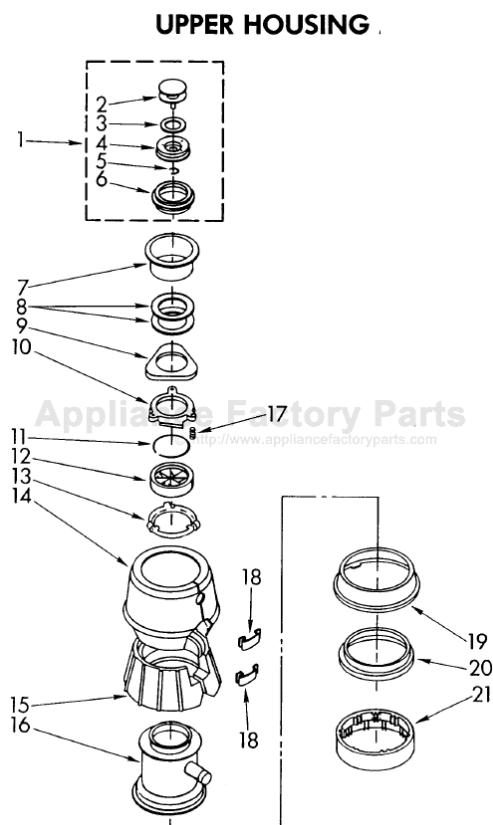

[Find Your KITCHENAID Disposal Parts - Select From 75 Models](#)

----- Manual continues below -----