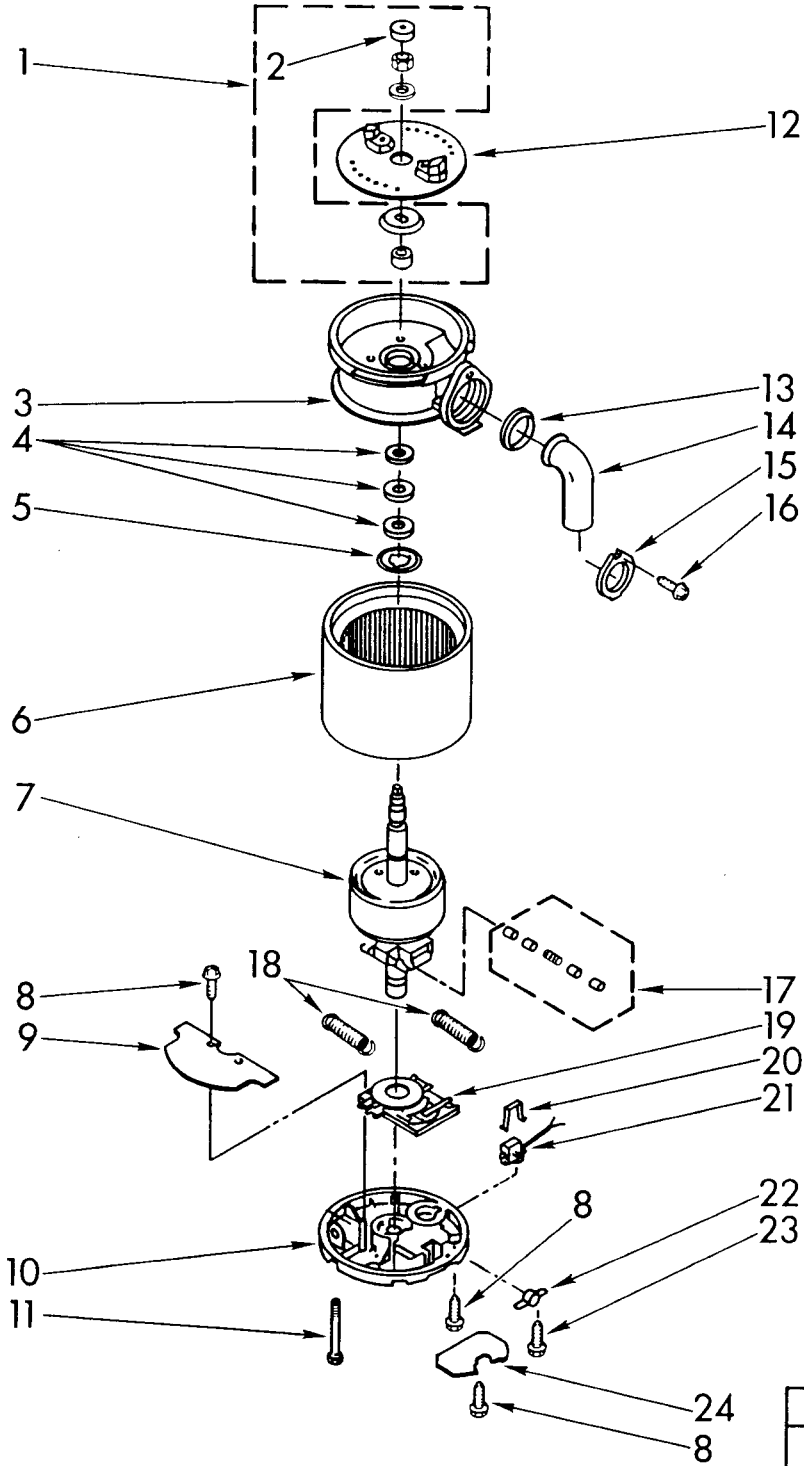

PARTS LIST FOR
KitchenAid
DISPOSER

MODEL
KCDI250S0

UPPER HOUSING AND FLANGE PARTS

3-88 Litho in U.S.A.

KitchenAid INC.
ST. JOSEPH, MI 49085

Part No. 4211439

1	4211398	Stopper Assembly
2	4211399	Handle, Stopper
3	4211355	Gasket, Stopper (Inner)
4	4211356	Body, Stopper
5	4211357	Ring, Retaining
6	4211333	Gasket, Stopper
7	4211301	Flange, Strainer
8	4211302	Gasket, Strainer Flange (2)
9	4211303	Flange, Backup
10	4211304	Flange, Mounting
11	4211306	Ring, Retaining
12	4211334	Gasket, Mounting
13	4211308	Flange, Body
14	4211400	Shell, Trim Assembly
15	4211401	Insulation (Top)
16	4211402	Body Container Assembly
17	4211305	Screw, Backup (3)
18	4211339	Fastener, Trim Shell (2)
19	4211443	Body, Lower
20	4211365	Gasket, Shredder
21	4211403	Shredder, Stationary

Following Parts Not Illustrated

LIT4171072	Guide, Use And Care
LIT4171069	Instructions, Installation
LIT4211439	Repair Parts List

LOWER HOUSING AND MOTOR PARTS

For Model: KCDI250S0

FOR ORDERING INFORMATION REFER TO PARTS PRICE LIST

1	4211311	Kit, Sleeve & Seal (Includes Plug, Nut, Washer, Slinger , And Sleeve)
2	4211341	Plug
3	4211404	End Bell Assembly (Upper)
4	4211405	Washer, Thrust (3)
5	4211406	Washer, Rubber
6	4211407	Stator Assembly
7	4211408	Rotor And Shaft Assembly
8	4211380	Screw (4)
9	4211381	Insulation, Shield
10	4211386	End Frame Assembly (Lower)
11	4211389	Bolt, Thru (4)
12	4211342	Shredder Assembly, Rotating
13	4211344	Gasket, Tailpipe
14	4211317	Tailpipe
15	4211345	Flange, Tailpipe
16	4211346	Screw, Tailpipe
17	4211379	Transfer Assembly
18	4211378	Spring (2)
19	4211382	Switch Assembly, Start
20	4211383	Clip, Overload
21	4211425	Protector, Overload
22	4211387	Clamp, BX
23	4211388	Screw, Clamp BX
24	4211391	Cover, Terminal
25	4211397	Emergency, Wrench Assembly
26	4211396	Adapter, Sink Assembly