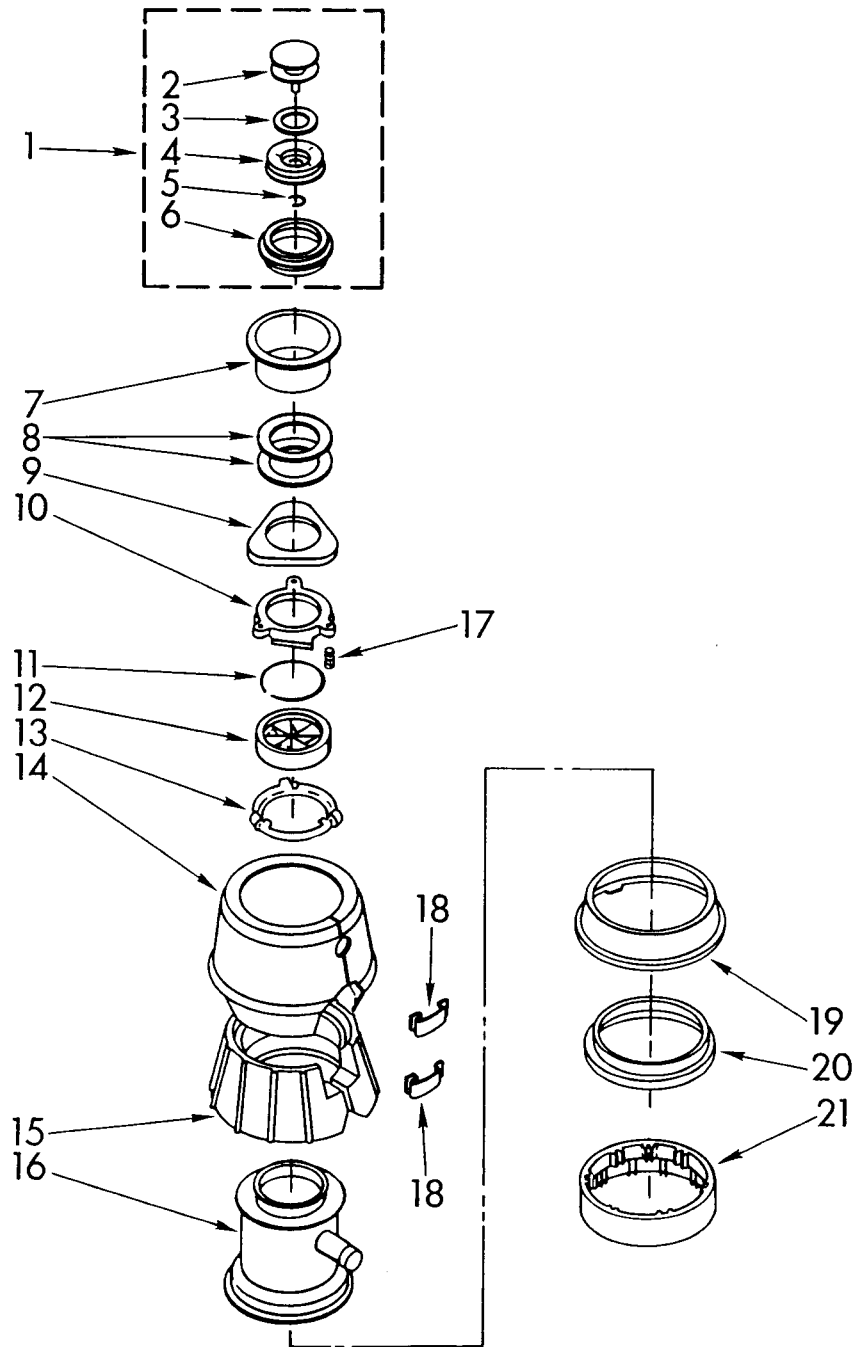

PARTS LIST FOR
KitchenAid
DISPOSER

MODEL
KCDI250S0

UPPER HOUSING AND FLANGE PARTS

3-88 Litho in U.S.A.

KitchenAid INC.
ST. JOSEPH, MI 49085

Part No. 4211439

1	4211398	Stopper Assembly
2	4211399	Handle, Stopper
3	4211355	Gasket, Stopper (Inner)
4	4211356	Body, Stopper
5	4211357	Ring, Retaining
6	4211333	Gasket, Stopper
7	4211301	Flange, Strainer
8	4211302	Gasket, Strainer Flange (2)
9	4211303	Flange, Backup
10	4211304	Flange, Mounting
11	4211306	Ring, Retaining
12	4211334	Gasket, Mounting
13	4211308	Flange, Body
14	4211400	Shell, Trim Assembly
15	4211401	Insulation (Top)
16	4211402	Body Container Assembly
17	4211305	Screw, Backup (3)
18	4211339	Fastener, Trim Shell (2)
19	4211443	Body, Lower
20	4211365	Gasket, Shredder
21	4211403	Shredder, Stationary

Following Parts Not Illustrated

LIT4171072	Guide, Use And Care
LIT4171069	Instructions, Installation
LIT4211439	Repair Parts List

LOWER HOUSING AND MOTOR PARTS

For Model: KCDI250S0

FOR ORDERING INFORMATION REFER TO PARTS PRICE LIST

1	4211311	Kit, Sleeve & Seal (Includes Plug, Nut, Washer, Slinger , And Sleeve)
2	4211341	Plug
3	4211404	End Bell Assembly (Upper)
4	4211405	Washer, Thrust (3)
5	4211406	Washer, Rubber
6	4211407	Stator Assembly
7	4211408	Rotor And Shaft Assembly
8	4211380	Screw (4)
9	4211381	Insulation, Shield
10	4211386	End Frame Assembly (Lower)
11	4211389	Bolt, Thru (4)
12	4211342	Shredder Assembly, Rotating
13	4211344	Gasket, Tailpipe
14	4211317	Tailpipe
15	4211345	Flange, Tailpipe
16	4211346	Screw, Tailpipe
17	4211379	Transfer Assembly
18	4211378	Spring (2)
19	4211382	Switch Assembly, Start
20	4211383	Clip, Overload
21	4211425	Protector, Overload
22	4211387	Clamp, BX
23	4211388	Screw, Clamp BX
24	4211391	Cover, Terminal
25	4211397	Emergency, Wrench Assembly
26	4211396	Adapter, Sink Assembly