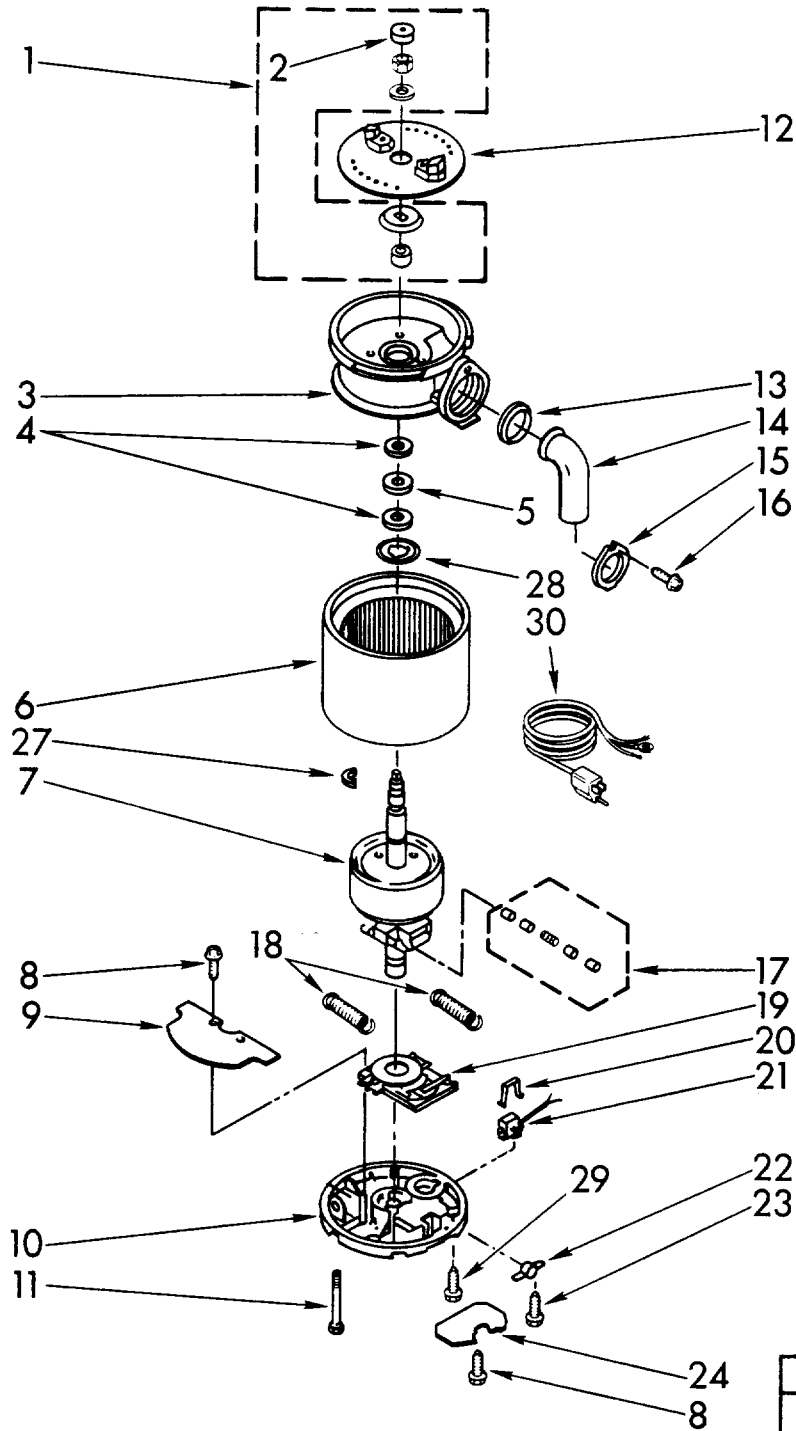

**PARTS LIST FOR**

**KitchenAid**

**DISPOSER**

**MODEL  
KCDI250S1**

**UPPER HOUSING AND FLANGE PARTS**

**KitchenAid** INC.  
ST. JOSEPH, MI 49085

1	4211398	Stopper Assembly
2	4211399	Handle, Stopper
3	4211355	Gasket, Stopper (Inner)
4	4211491	Body, Stopper
5	4211357	Ring, Retaining
6	4211333	Gasket, Stopper
7	4211301	Flange, Strainer
8	4211302	Gasket, Strainer Flange (2)
9	4211303	Flange, Backup
10	4211304	Flange, Mounting
11	4211306	Ring, Retaining
12	4211334	Gasket, Mounting
13	4211308	Flange, Body
14	4211400	Shell, Trim Assembly
15	4211401	Insulation (Top)
16	4211402	Body Container Assembly
17	4211305	Screw, Backup (3)
18	4211339	Fastener, Trim Shell (2)
19	4211364	Body, Lower
20	4211365	Gasket, Shredder
21	4211403	Shredder, Stationary

Following Parts Not Illustrated

LIT4211451	Guide, Use And Care
LIT4171069	Instructions, Installation
LIT4211490	Repair Parts List

# LOWER HOUSING AND MOTOR PARTS

For Model: KCDI250S1

1	4211311	Kit, Sleeve & Seal (Includes Plug, Nut, Washer, Slinger, And Sleeve)
2	4211341	Plug
3	4211492	End Bell Assembly (Upper)
4	4211405	Washer, Thrust (3)
5	4211406	Washer, Rubber
6	4211407	Stator Assembly
7	4211494	Rotor And Shaft Assembly
8	4211380	Screw (4)
9	4211381	Insulation, Shield
10	4211470	End Frame Assembly (Lower)
11	4211389	Bolt, Thru (4)
12	4211342	Shredder Assembly, Rotating
13	4211344	Gasket, Tailpipe
14	4211317	Tailpipe
15	4211345	Flange, Tailpipe
16	4211346	Screw, Tailpipe
17	4211468	Transfer Assembly
18	4211378	Spring (2)
19	4211469	Switch Assembly, Start
20	4211383	Clip, Overload
21	4211425	Protector, Overload
22	4211387	Clamp, BX
23	4211388	Screw, Clamp BX
24	4211391	Cover, Terminal
25	4211435	Emergency, Wrench Assembly
26	4211396	Adapter, Sink Assembly
27	4211376	C-Ring
28	4211493	Cup, Washer
29	4211390	Screw, Ground
30	4211472	Plug & Cord