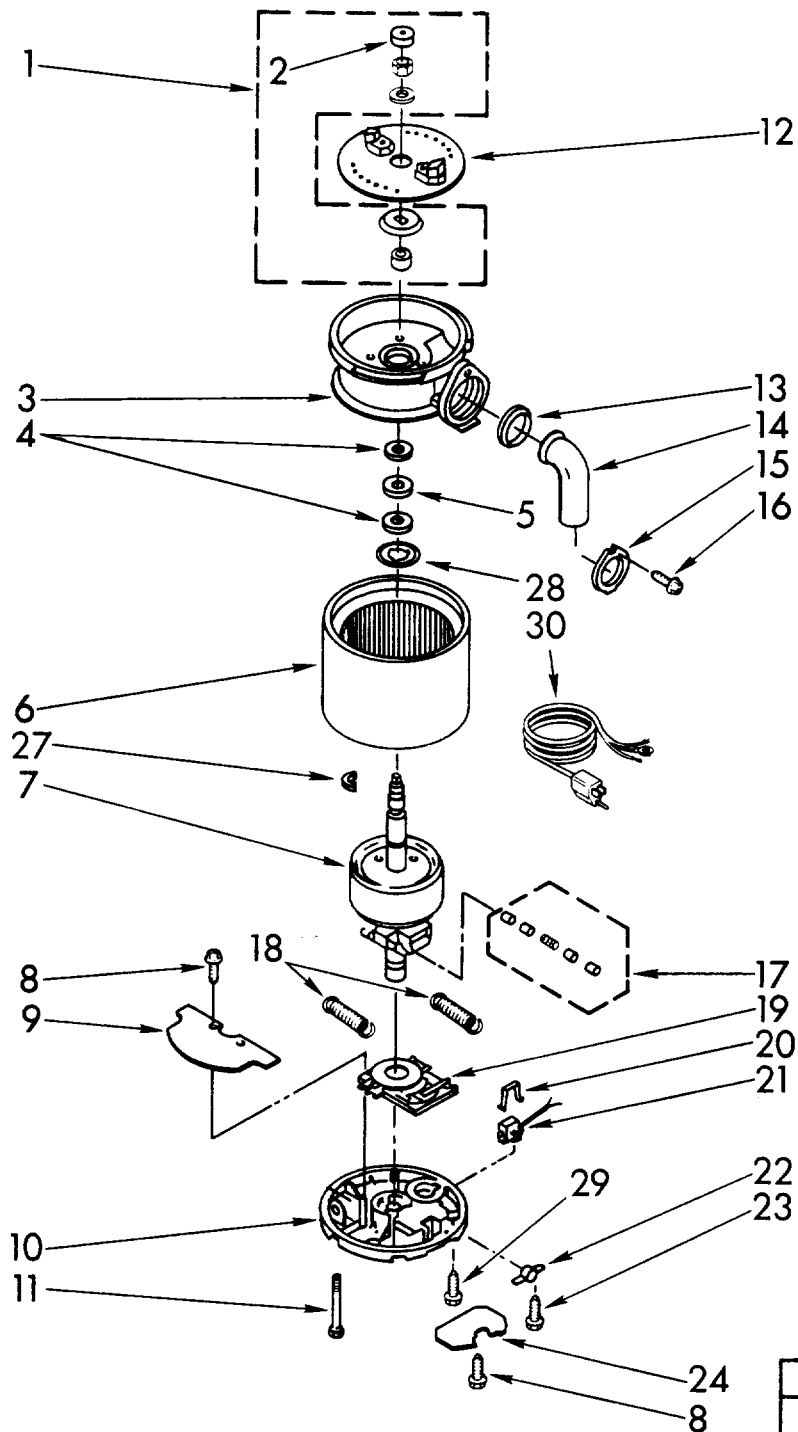

KitchenAid

DISPOSER

**MODEL
KCDI250S1**

UPPER HOUSING AND FLANGE PARTS

6-89 Litho in U.S.A.

KitchenAid INC.
ST. JOSEPH, MI 49085

Part No. 4211490

1	4211398	Stopper Assembly
2	4211399	Handle, Stopper
3	4211355	Gasket, Stopper (Inner)
4	4211491	Body, Stopper
5	4211357	Ring, Retaining
6	4211333	Gasket, Stopper
7	4211301	Flange, Strainer
8	4211302	Gasket, Strainer Flange (2)
9	4211303	Flange, Backup
10	4211304	Flange, Mounting
11	4211306	Ring, Retaining
12	4211334	Gasket, Mounting
13	4211308	Flange, Body
14	4211400	Shell, Trim Assembly
15	4211401	Insulation (Top)
16	4211402	Body Container Assembly
17	4211305	Screw, Backup (3)
18	4211339	Fastener, Trim Shell (2)
19	4211364	Body, Lower
20	4211365	Gasket, Shredder
21	4211403	Shredder, Stationary

Following Parts Not Illustrated

LIT4211451	Guide, Use And Care
LIT4171069	Instructions, Installation
LIT4211490	Repair Parts List

LOWER HOUSING AND MOTOR PARTS

For Model: KCDI250S1

1	4211311	Kit, Sleeve & Seal (Includes Plug, Nut, Washer, Slinger, And Sleeve)
2	4211341	Plug
3	4211492	End Bell Assembly (Upper)
4	4211405	Washer, Thrust (3)
5	4211406	Washer, Rubber
6	4211407	Stator Assembly
7	4211494	Rotor And Shaft Assembly
8	4211380	Screw (4)
9	4211381	Insulation, Shield
10	4211470	End Frame Assembly (Lower)
11	4211389	Bolt, Thru (4)
12	4211342	Shredder Assembly, Rotating
13	4211344	Gasket, Tailpipe
14	4211317	Tailpipe
15	4211345	Flange, Tailpipe
16	4211346	Screw, Tailpipe
17	4211468	Transfer Assembly
18	4211378	Spring (2)
19	4211469	Switch Assembly, Start
20	4211383	Clip, Overload
21	4211425	Protector, Overload
22	4211387	Clamp, BX
23	4211388	Screw, Clamp BX
24	4211391	Cover, Terminal
25	4211435	Emergency, Wrench Assembly
26	4211396	Adapter, Sink Assembly
27	4211376	C-Ring
28	4211493	Cup, Washer
29	4211390	Screw, Ground
30	4211472	Plug & Cord