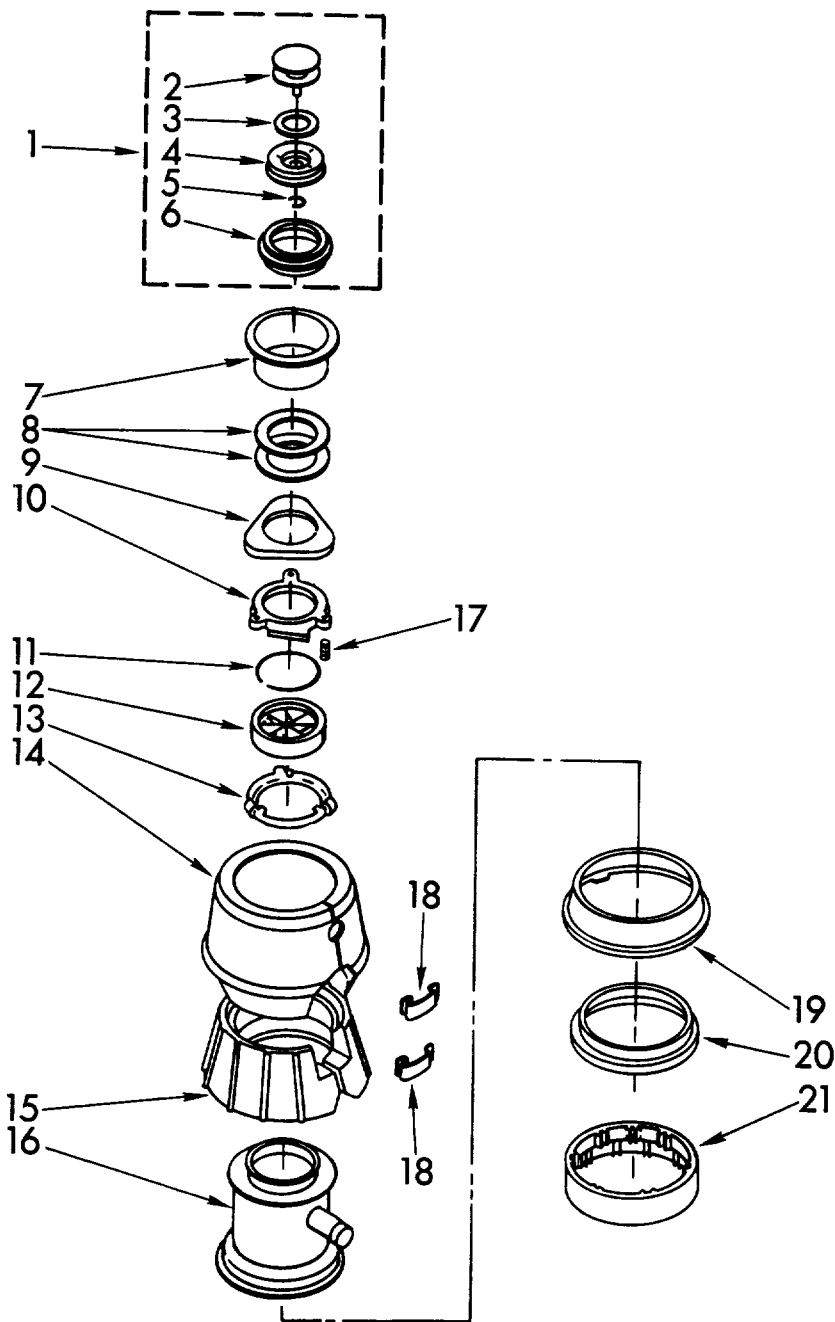

**PARTS LIST FOR**

**KitchenAid**

**DISPOSER**

**MODEL  
KCDI250S1**

**UPPER HOUSING AND FLANGE PARTS**

**KitchenAid** INC.  
ST. JOSEPH, MI 49085

1	4211398	Stopper Assembly
2	4211399	Handle, Stopper
3	4211355	Gasket, Stopper (Inner)
4	4211491	Body, Stopper
5	4211357	Ring, Retaining
6	4211333	Gasket, Stopper
7	4211301	Flange, Strainer
8	4211302	Gasket, Strainer Flange (2)
9	4211303	Flange, Backup
10	4211304	Flange, Mounting
11	4211306	Ring, Retaining
12	4211334	Gasket, Mounting
13	4211308	Flange, Body
14	4211400	Shell, Trim Assembly
15	4211401	Insulation (Top)
16	4211402	Body Container Assembly
17	4211305	Screw, Backup (3)
18	4211339	Fastener, Trim Shell (2)
19	4211364	Body, Lower
20	4211365	Gasket, Shredder
21	4211403	Shredder, Stationary

Following Parts Not Illustrated

LIT4211451	Guide, Use And Care
LIT4171069	Instructions, Installation
LIT4211490	Repair Parts List

# LOWER HOUSING AND MOTOR PARTS

For Model: KCDI250S1

1	4211311	Kit, Sleeve & Seal (Includes Plug, Nut, Washer, Slinger, And Sleeve)
2	4211341	Plug
3	4211492	End Bell Assembly (Upper)
4	4211405	Washer, Thrust (3)
5	4211406	Washer, Rubber
6	4211407	Stator Assembly
7	4211494	Rotor And Shaft Assembly
8	4211380	Screw (4)
9	4211381	Insulation, Shield
10	4211470	End Frame Assembly (Lower)
11	4211389	Bolt, Thru (4)
12	4211342	Shredder Assembly, Rotating
13	4211344	Gasket, Tailpipe
14	4211317	Tailpipe
15	4211345	Flange, Tailpipe
16	4211346	Screw, Tailpipe
17	4211468	Transfer Assembly
18	4211378	Spring (2)
19	4211469	Switch Assembly, Start
20	4211383	Clip, Overload
21	4211425	Protector, Overload
22	4211387	Clamp, BX
23	4211388	Screw, Clamp BX
24	4211391	Cover, Terminal
25	4211435	Emergency, Wrench Assembly
26	4211396	Adapter, Sink Assembly
27	4211376	C-Ring
28	4211493	Cup, Washer
29	4211390	Screw, Ground
30	4211472	Plug & Cord