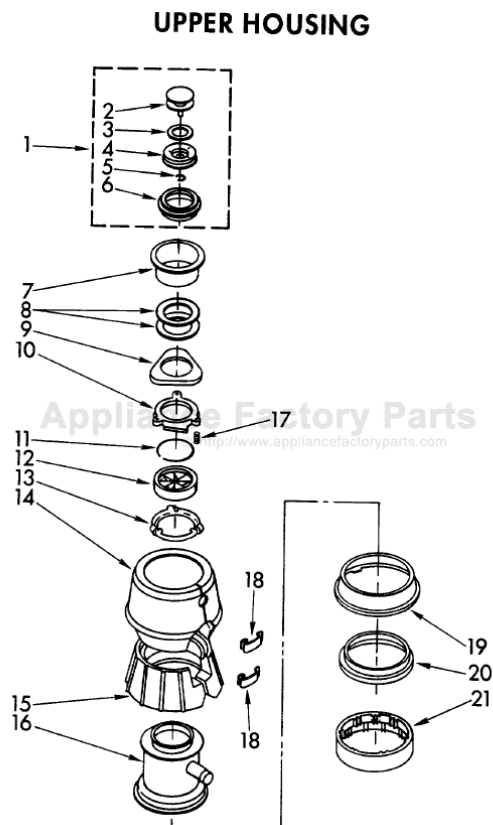

KITCHENAID KCDI250S1 Owner's Manual

[Shop genuine replacement parts for KITCHENAID
KCDI250S1](#)

[Find Your KITCHENAID Disposal Parts - Select From 75 Models](#)

----- Manual continues below -----