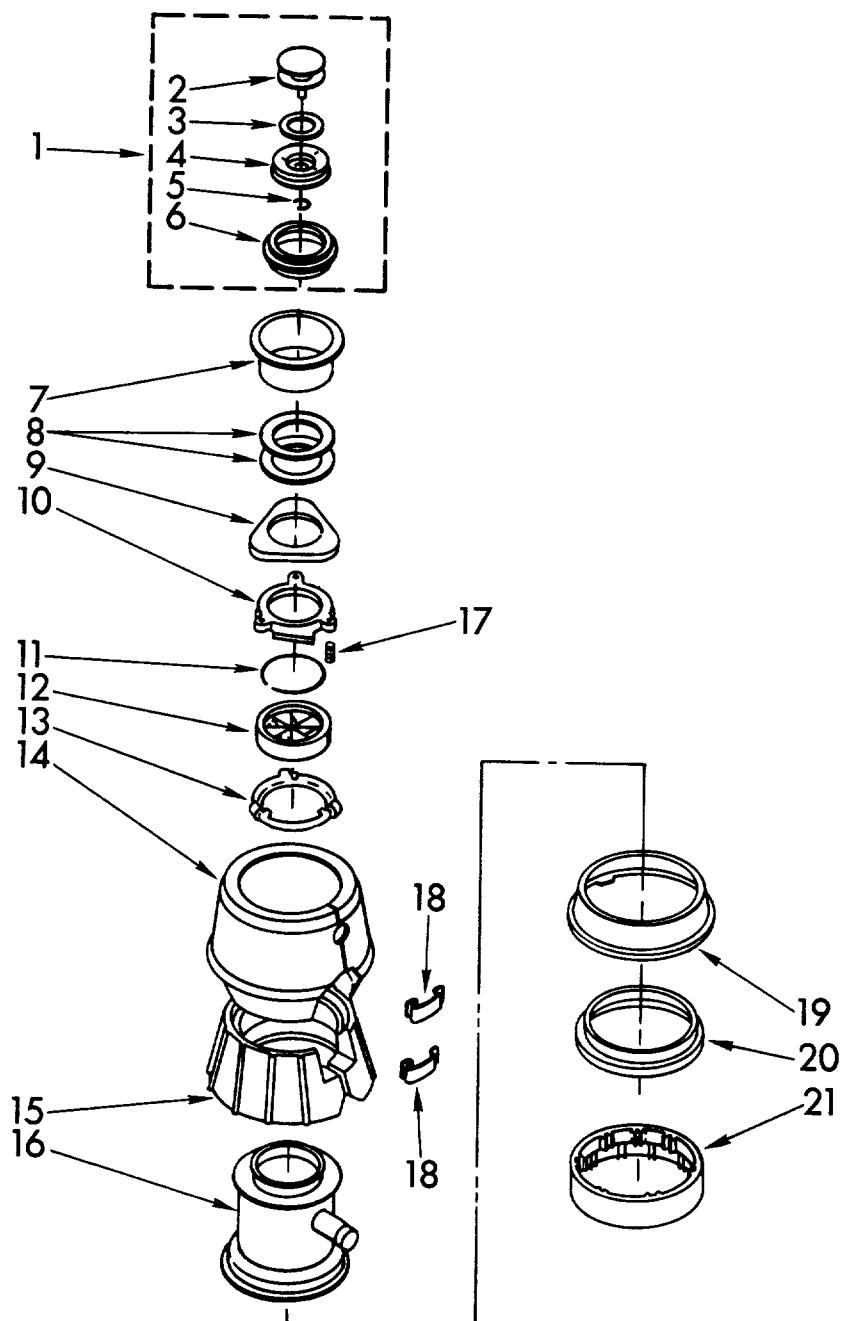

KitchenAid

DISPOSER

**MODEL
KCDI250S1**

UPPER HOUSING AND FLANGE PARTS

6-89 Litho in U.S.A.

KitchenAid INC.
ST. JOSEPH, MI 49085

Part No. 4211490

1	4211398	Stopper Assembly
2	4211399	Handle, Stopper
3	4211355	Gasket, Stopper (Inner)
4	4211491	Body, Stopper
5	4211357	Ring, Retaining
6	4211333	Gasket, Stopper
7	4211301	Flange, Strainer
8	4211302	Gasket, Strainer Flange (2)
9	4211303	Flange, Backup
10	4211304	Flange, Mounting
11	4211306	Ring, Retaining
12	4211334	Gasket, Mounting
13	4211308	Flange, Body
14	4211400	Shell, Trim Assembly
15	4211401	Insulation (Top)
16	4211402	Body Container Assembly
17	4211305	Screw, Backup (3)
18	4211339	Fastener, Trim Shell (2)
19	4211364	Body, Lower
20	4211365	Gasket, Shredder
21	4211403	Shredder, Stationary

Following Parts Not Illustrated

LIT4211451	Guide, Use And Care
LIT4171069	Instructions, Installation
LIT4211490	Repair Parts List

LOWER HOUSING AND MOTOR PARTS

For Model: KCDI250S1

1	4211311	Kit, Sleeve & Seal (Includes Plug, Nut, Washer, Slinger, And Sleeve)
2	4211341	Plug
3	4211492	End Bell Assembly (Upper)
4	4211405	Washer, Thrust (3)
5	4211406	Washer, Rubber
6	4211407	Stator Assembly
7	4211494	Rotor And Shaft Assembly
8	4211380	Screw (4)
9	4211381	Insulation, Shield
10	4211470	End Frame Assembly (Lower)
11	4211389	Bolt, Thru (4)
12	4211342	Shredder Assembly, Rotating
13	4211344	Gasket, Tailpipe
14	4211317	Tailpipe
15	4211345	Flange, Tailpipe
16	4211346	Screw, Tailpipe
17	4211468	Transfer Assembly
18	4211378	Spring (2)
19	4211469	Switch Assembly, Start
20	4211383	Clip, Overload
21	4211425	Protector, Overload
22	4211387	Clamp, BX
23	4211388	Screw, Clamp BX
24	4211391	Cover, Terminal
25	4211435	Emergency, Wrench Assembly
26	4211396	Adapter, Sink Assembly
27	4211376	C-Ring
28	4211493	Cup, Washer
29	4211390	Screw, Ground
30	4211472	Plug & Cord