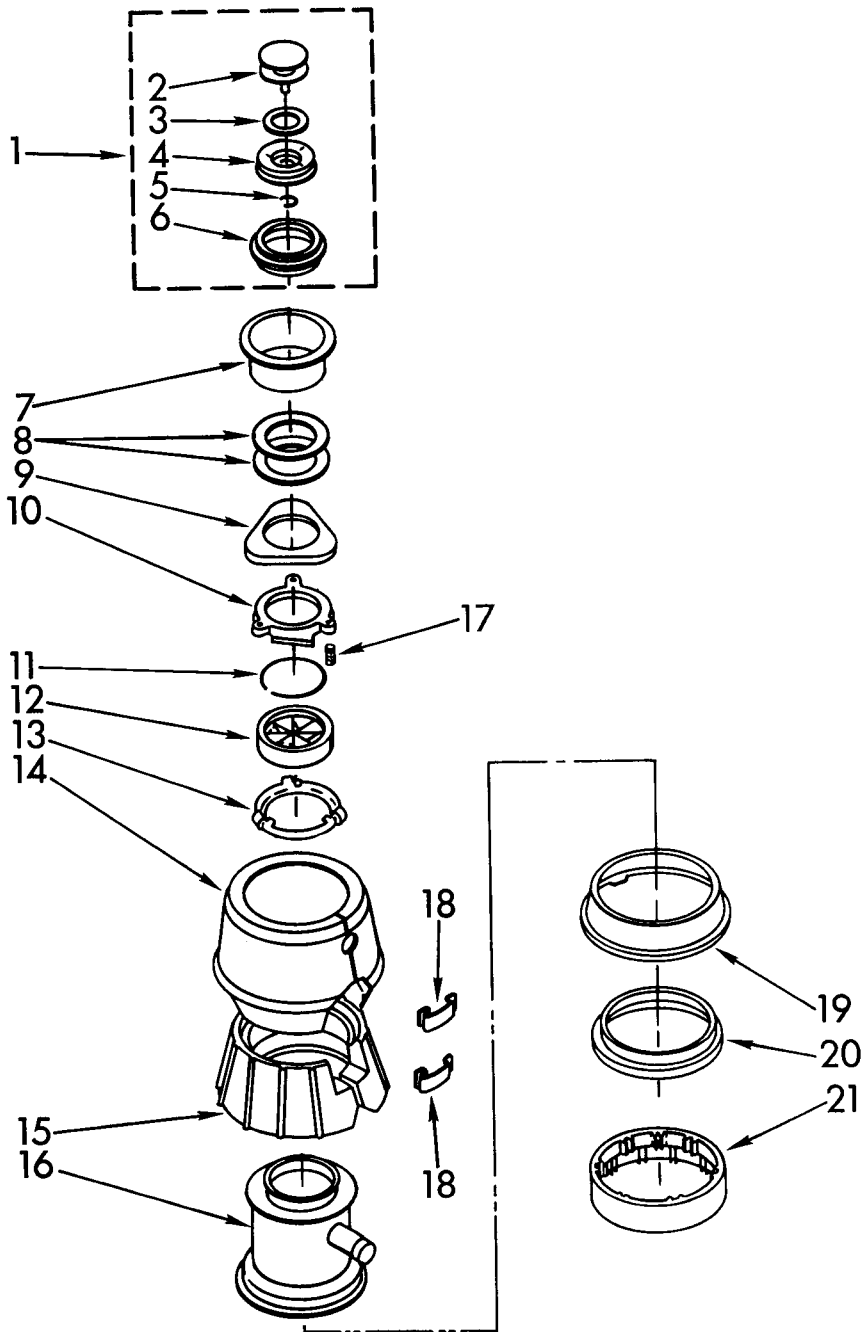

PARTS LIST FOR

KitchenAid

DISPOSER

**MODEL
KCDI250X**

UPPER HOUSING AND FLANGE PARTS

KitchenAid

ST. JOSEPH, MI 49085

© 1991, 1992 KITCHENAID

4-92 Litho in U.S.A.

Part No. 4211561 Rev. A
5-92

1	4211398	Stopper Assembly
2	4211399	Handle, Stopper
3	4211355	Gasket, Stopper (Inner)
4	4211491	Body, Stopper
5	4211357	Ring, Retaining
6	4211333	Gasket, Stopper
7	4211301	Flange, Strainer
8	4211302	Gasket, Strainer Flange (2)
9	4211303	Flange, Backup
10	4211304	Flange, Mounting
11	4211306	Ring, Retaining
12	4211334	Gasket, Mounting
13	4211308	Flange, Body
14	4211400	Shell, Trim Assembly
15	4211401	Insulation (Top)
16	4211402	Body Container Assembly
17	4211305	Screw, Backup (3)
18	4211339	Fastener, Trim Shell (2)
19	4211364	Body, Lower
20	4211365	Gasket, Shredder
21	4211403	Shredder, Stationary

Following Parts Not Illustrated

LIT4211451	Guide, Use And Care
LIT4171069	Instructions, Installation
LIT4211561	Repair Parts List