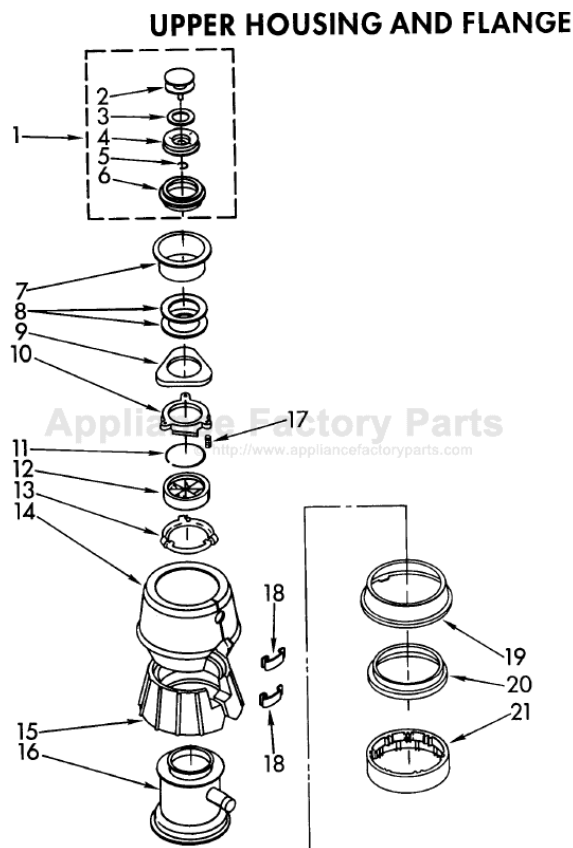

KITCHENAID KCDI250X Owner's Manual

[Shop genuine replacement parts for KITCHENAID
KCDI250X](#)

[Find Your KITCHENAID Disposal Parts - Select From 75 Models](#)

----- Manual continues below -----