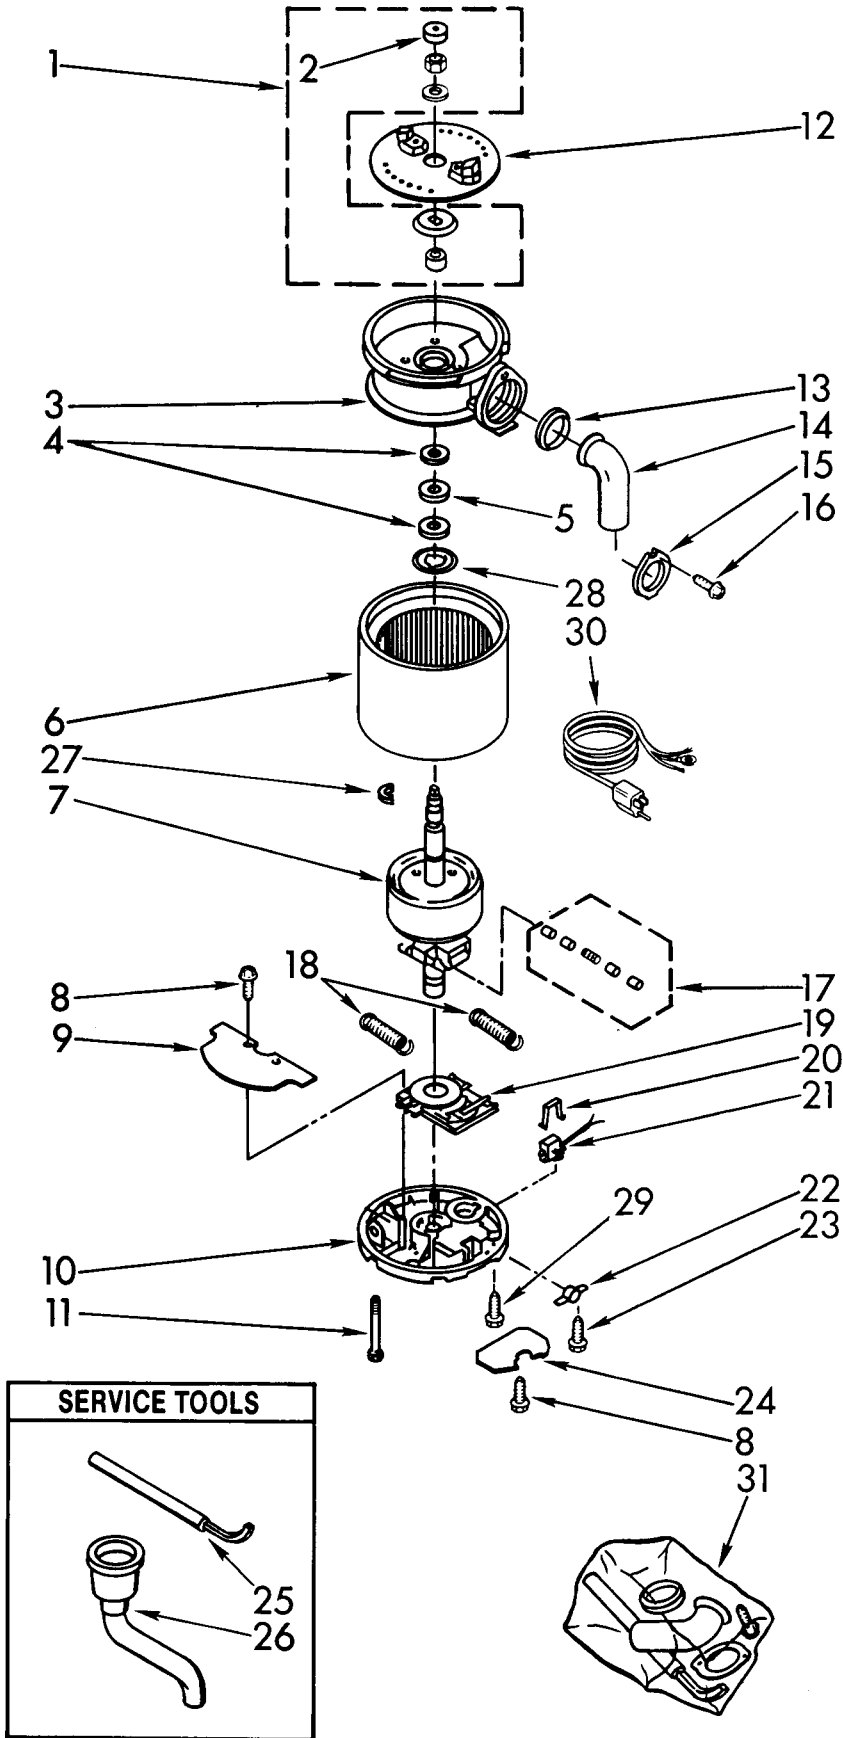

Part No. 4211561 Rev. A
5-92

1	4211398	Stopper Assembly
2	4211399	Handle, Stopper
3	4211355	Gasket, Stopper (Inner)
4	4211491	Body, Stopper
5	4211357	Ring, Retaining
6	4211333	Gasket, Stopper
7	4211301	Flange, Strainer
8	4211302	Gasket, Strainer Flange (2)
9	4211303	Flange, Backup
10	4211304	Flange, Mounting
11	4211306	Ring, Retaining
12	4211334	Gasket, Mounting
13	4211308	Flange, Body
14	4211400	Shell, Trim Assembly
15	4211401	Insulation (Top)
16	4211402	Body Container Assembly
17	4211305	Screw, Backup (3)
18	4211339	Fastener, Trim Shell (2)
19	4211364	Body, Lower
20	4211365	Gasket, Shredder
21	4211403	Shredder, Stationary

Following Parts Not Illustrated

LIT4211451	Guide, Use And Care
LIT4171069	Instructions, Installation
LIT4211561	Repair Parts List

LOWER HOUSING AND MOTOR PARTS

For Model: KCDI250X

1	4211311	Kit, Sleeve & Seal (Includes Plug, Nut, Washer, Slinger, And Sleeve)
2	4211341	Plug
3	4211492	End Bell Assembly (Upper)
4	4211405	Washer, Thrust (3)
5	4211406	Washer, Rubber
6	4211407	Stator Assembly
7	4211494	Rotor And Shaft Assembly
8	4211380	Screw (4)
9	4211381	Insulation, Shield
10	4211470	End Frame Assembly (Lower)
11	4211389	Bolt, Thru (4)
12	4211342	Shredder Assembly, Rotating
13	4211344	Gasket, Tailpipe
14	4211317	Tailpipe
15	4211345	Flange, Tailpipe
16	4211346	Screw, Tailpipe
17	4211468	Transfer Assembly
18	4211378	Spring (2)
19	4211469	Switch Assembly, Start
20	4211383	Clip, Overload
21	4211425	Protector, Overload
22	4211387	Clamp, BX
23	4211388	Screw, Clamp BX
24	4211391	Cover, Terminal
25	4211435	Emergency, Wrench Assembly
26	4211396	Adapter, Sink Assembly
27	4211376	C-Ring
28	4211493	Cup, Washer
29	4211390	Screw, Ground
30	4211472	Plug & Cord
31	4211566	Kit, Installation (Includes Nos. 13, 14, 15, 16, 25, Instructions and Use and Care Guide)