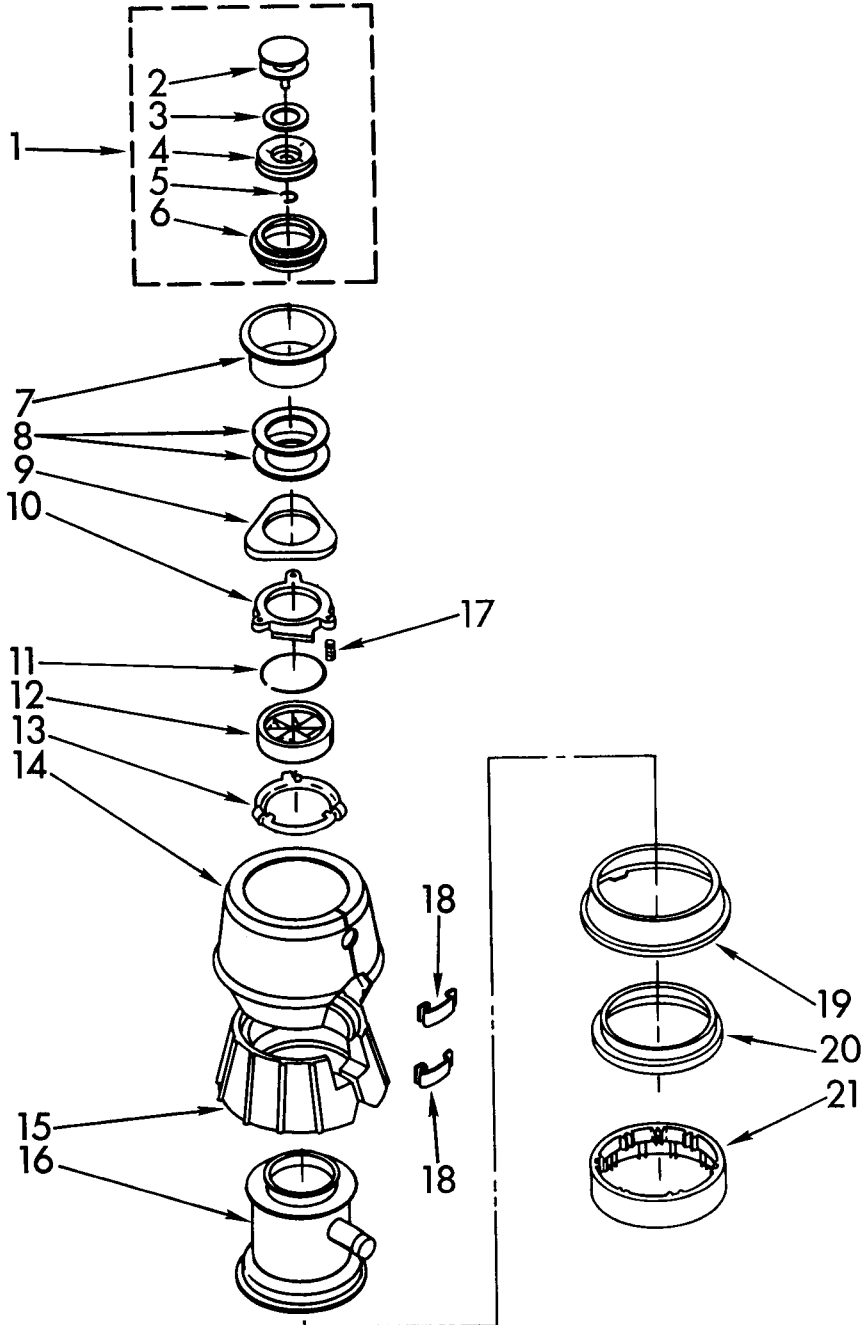

**PARTS LIST FOR**  
**KitchenAid**

**MODEL**  
**KCDI250X**

**DISPOSER**

**UPPER HOUSING AND FLANGE PARTS**

**KitchenAid**

ST. JOSEPH, MI 49085

© 1991, 1992 KITCHENAID

1	4211398	Stopper Assembly
2	4211399	Handle, Stopper
3	4211355	Gasket, Stopper (Inner)
4	4211491	Body, Stopper
5	4211357	Ring, Retaining
6	4211333	Gasket, Stopper
7	4211301	Flange, Strainer
8	4211302	Gasket, Strainer Flange (2)
9	4211303	Flange, Backup
10	4211304	Flange, Mounting
11	4211306	Ring, Retaining
12	4211334	Gasket, Mounting
13	4211308	Flange, Body
14	4211400	Shell, Trim Assembly
15	4211401	Insulation (Top)
16	4211402	Body Container Assembly
17	4211305	Screw, Backup (3)
18	4211339	Fastener, Trim Shell (2)
19	4211364	Body, Lower
20	4211365	Gasket, Shredder
21	4211403	Shredder, Stationary

Following Parts Not Illustrated

LIT4211451	Guide, Use And Care
LIT4171069	Instructions, Installation
LIT4211561	Repair Parts List

# LOWER HOUSING AND MOTOR PARTS

For Model: KCDI250X

1	4211311	Kit, Sleeve & Seal (Includes Plug, Nut, Washer, Slinger, And Sleeve)
2	4211341	Plug
3	4211492	End Bell Assembly (Upper)
4	4211405	Washer, Thrust (3)
5	4211406	Washer, Rubber
6	4211407	Stator Assembly
7	4211494	Rotor And Shaft Assembly
8	4211380	Screw (4)
9	4211381	Insulation, Shield
10	4211470	End Frame Assembly (Lower)
11	4211389	Bolt, Thru (4)
12	4211342	Shredder Assembly, Rotating
13	4211344	Gasket, Tailpipe
14	4211317	Tailpipe
15	4211345	Flange, Tailpipe
16	4211346	Screw, Tailpipe
17	4211468	Transfer Assembly
18	4211378	Spring (2)
19	4211469	Switch Assembly, Start
20	4211383	Clip, Overload
21	4211425	Protector, Overload
22	4211387	Clamp, BX
23	4211388	Screw, Clamp BX
24	4211391	Cover, Terminal
25	4211435	Emergency, Wrench Assembly
26	4211396	Adapter, Sink Assembly
27	4211376	C-Ring
28	4211493	Cup, Washer
29	4211390	Screw, Ground
30	4211472	Plug & Cord
31	4211566	Kit, Installation (Includes Nos. 13, 14, 15, 16, 25, Instructions and Use and Care Guide)