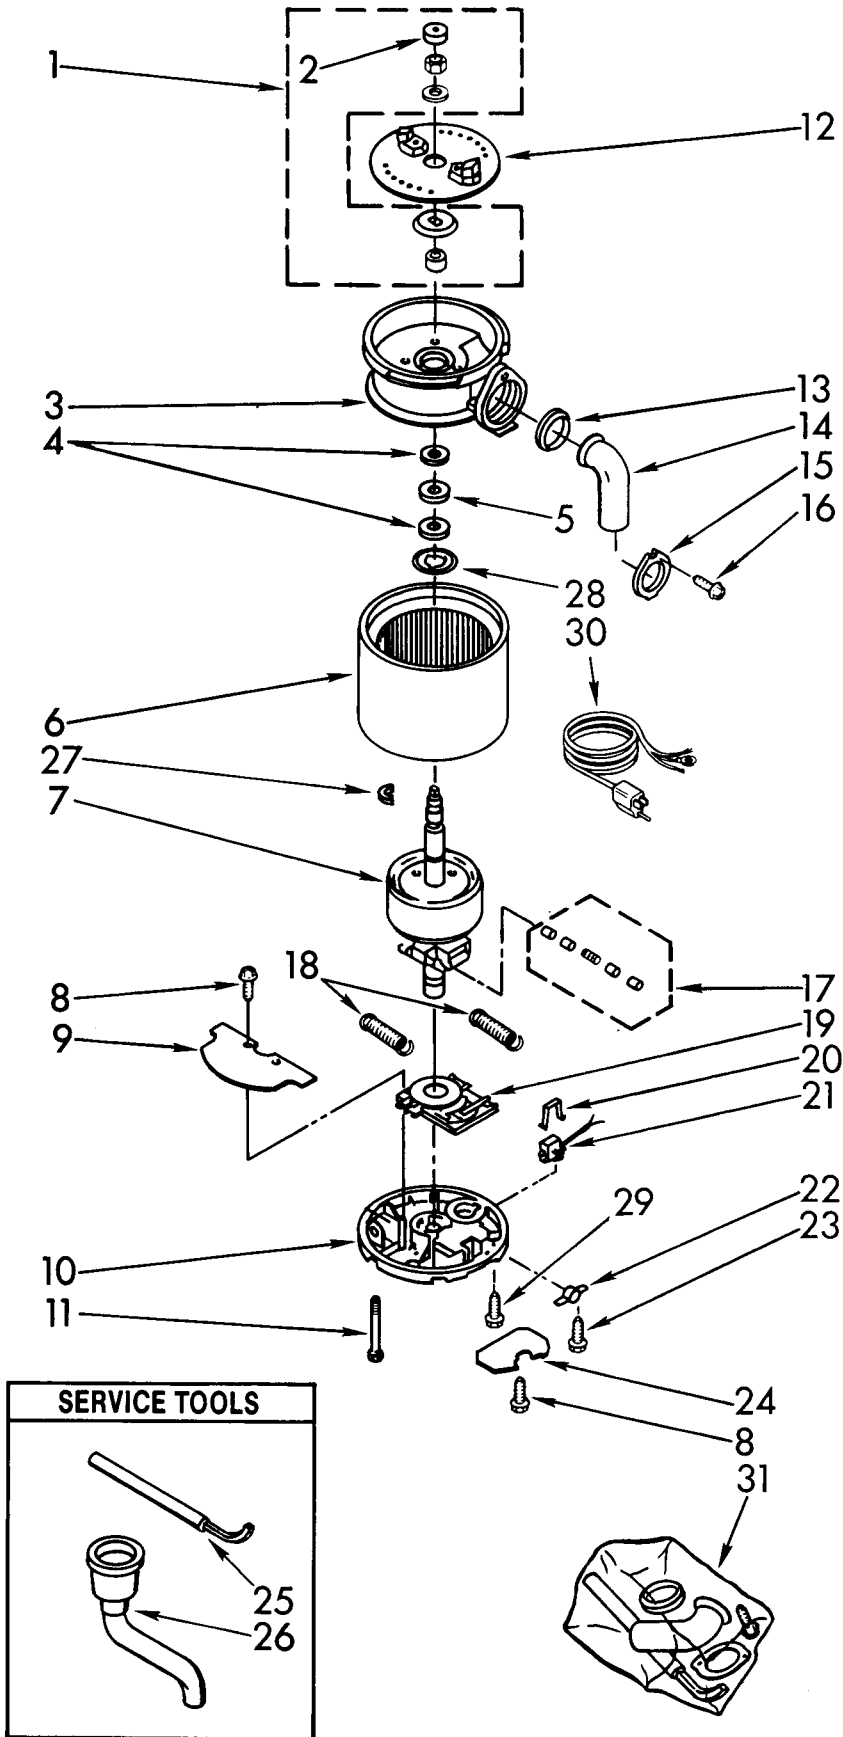

**PARTS LIST FOR**  
**KitchenAid**

**MODEL**  
**KCDI250X**

**DISPOSER**

**UPPER HOUSING AND FLANGE PARTS**

**KitchenAid**

ST. JOSEPH, MI 49085

© 1991, 1992 KITCHENAID

1	4211398	Stopper Assembly
2	4211399	Handle, Stopper
3	4211355	Gasket, Stopper (Inner)
4	4211491	Body, Stopper
5	4211357	Ring, Retaining
6	4211333	Gasket, Stopper
7	4211301	Flange, Strainer
8	4211302	Gasket, Strainer Flange (2)
9	4211303	Flange, Backup
10	4211304	Flange, Mounting
11	4211306	Ring, Retaining
12	4211334	Gasket, Mounting
13	4211308	Flange, Body
14	4211400	Shell, Trim Assembly
15	4211401	Insulation (Top)
16	4211402	Body Container Assembly
17	4211305	Screw, Backup (3)
18	4211339	Fastener, Trim Shell (2)
19	4211364	Body, Lower
20	4211365	Gasket, Shredder
21	4211403	Shredder, Stationary

Following Parts Not Illustrated

LIT4211451	Guide, Use And Care
LIT4171069	Instructions, Installation
LIT4211561	Repair Parts List

# LOWER HOUSING AND MOTOR PARTS

For Model: KCDI250X

1	4211311	Kit, Sleeve & Seal (Includes Plug, Nut, Washer, Slinger, And Sleeve)
2	4211341	Plug
3	4211492	End Bell Assembly (Upper)
4	4211405	Washer, Thrust (3)
5	4211406	Washer, Rubber
6	4211407	Stator Assembly
7	4211494	Rotor And Shaft Assembly
8	4211380	Screw (4)
9	4211381	Insulation, Shield
10	4211470	End Frame Assembly (Lower)
11	4211389	Bolt, Thru (4)
12	4211342	Shredder Assembly, Rotating
13	4211344	Gasket, Tailpipe
14	4211317	Tailpipe
15	4211345	Flange, Tailpipe
16	4211346	Screw, Tailpipe
17	4211468	Transfer Assembly
18	4211378	Spring (2)
19	4211469	Switch Assembly, Start
20	4211383	Clip, Overload
21	4211425	Protector, Overload
22	4211387	Clamp, BX
23	4211388	Screw, Clamp BX
24	4211391	Cover, Terminal
25	4211435	Emergency, Wrench Assembly
26	4211396	Adapter, Sink Assembly
27	4211376	C-Ring
28	4211493	Cup, Washer
29	4211390	Screw, Ground
30	4211472	Plug & Cord
31	4211566	Kit, Installation (Includes Nos. 13, 14, 15, 16, 25, Instructions and Use and Care Guide)