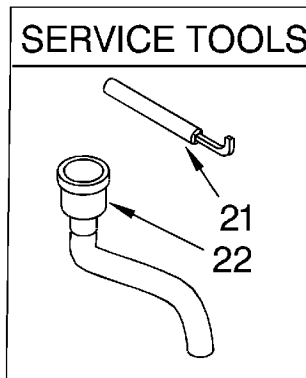

----- Manual continues below -----

UPPER HOUSING AND FLANGE PARTS

KitchenAid®

For Model: KCD1250X3

DISPOSER

1	4211398	Stopper Assembly
2	4211364	Body, Lower
3	4211553	Flange, Strainer
4	4211302	Seal, Sink Flange
5	4211303	Flange, Backup
6	4211304	Flange, Mounting
7	4211306	Ring, Retaining
8	4211334	Gasket, Mounting
9	4211308	Flange, Body
10	4211629	Container, Body Assembly
11	4211365	Gasket, Shredder
12	4211630	Shredder, Stationary
13	4211400	Trim, Shell Assembly
14	4211305	Screw, Backup
15	4211339	Clip, Shell Trim
16	4211401	Insulation, Top
18	4211399	Gasket, Stopper
19	4211355	Flange, Strainer
20	4211491	Seal, Sink Flange
21	4211357	Flange, Backup
22	4211333	Flange, Mounting

UPPER HOUSING AND MOTOR PARTS

For Model: KCD1250X3

1	4211578	Kit, Sleeve And Seal (Includes Plug, Bolt, Washer, Slinger And Sleeve)
2	4211341	Plug
3	4211492	End Bell Assembly (Upper)
4	4211632	Rotor And Shaft Assembly
5	4211321	Washer
6	4211322	Centrifugal Actuator Assembly
7	4211407	Stator Assembly
8	4211635	End Frame Assembly (Lower)
9	4211348	Bolt, Thru
10	4211631	Shredder
11	4211344	Gasket, Tailpipe
12	4211317	Tailpipe
13	4211345	Flange, Tailpipe
14	4211346	Screw, Tailpipe
15	4211633	Switch, Start & Reverse
16	4211634	Protect, Overload
17	4211326	Shield, Wire
18	4211611	Cover, Terminal
19	4211612	Screw, Terminal Cover
20	4211330	Screw, Tailpipe
21	4211435	Wrench, Emergency
22	4211396	Adapter, Sink
23	4211639	Kit, Installation (Includes # 11, 12, 13 14, 21, Instructions, and Use and Care Guide)