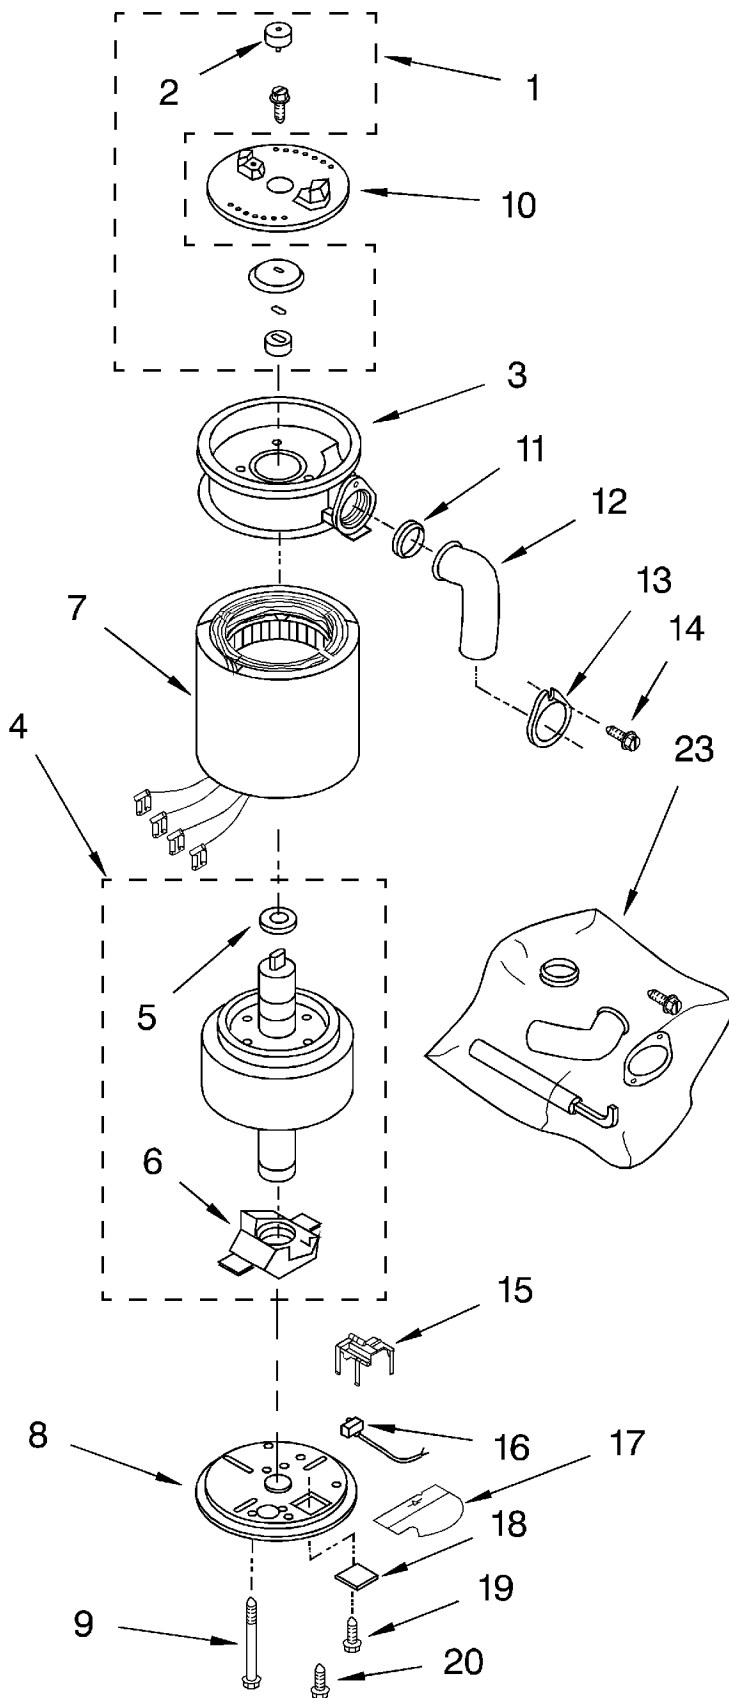

UPPER HOUSING AND FLANGE PARTS

KitchenAid®

For Model: KCD1250X3

DISPOSER

1	4211398	Stopper Assembly
2	4211364	Body, Lower
3	4211553	Flange, Strainer
4	4211302	Seal, Sink Flange
5	4211303	Flange, Backup
6	4211304	Flange, Mounting
7	4211306	Ring, Retaining
8	4211334	Gasket, Mounting
9	4211308	Flange, Body
10	4211629	Container, Body Assembly
11	4211365	Gasket, Shredder
12	4211630	Shredder, Stationary
13	4211400	Trim, Shell Assembly
14	4211305	Screw, Backup
15	4211339	Clip, Shell Trim
16	4211401	Insulation, Top
18	4211399	Gasket, Stopper
19	4211355	Flange, Strainer
20	4211491	Seal, Sink Flange
21	4211357	Flange, Backup
22	4211333	Flange, Mounting

UPPER HOUSING AND MOTOR PARTS

For Model: KCD1250X3

1	4211578	Kit, Sleeve And Seal (Includes Plug, Bolt, Washer, Slinger And Sleeve)
2	4211341	Plug
3	4211492	End Bell Assembly (Upper)
4	4211632	Rotor And Shaft Assembly
5	4211321	Washer
6	4211322	Centrifugal Actuator Assembly
7	4211407	Stator Assembly
8	4211635	End Frame Assembly (Lower)
9	4211348	Bolt, Thru
10	4211631	Shredder
11	4211344	Gasket, Tailpipe
12	4211317	Tailpipe
13	4211345	Flange, Tailpipe
14	4211346	Screw, Tailpipe
15	4211633	Switch, Start & Reverse
16	4211634	Protect, Overload
17	4211326	Shield, Wire
18	4211611	Cover, Terminal
19	4211612	Screw, Terminal Cover
20	4211330	Screw, Tailpipe
21	4211435	Wrench, Emergency
22	4211396	Adapter, Sink
23	4211639	Kit, Installation (Includes # 11, 12, 13 14, 21, Instructions, and Use and Care Guide)

Following Parts Not Illustrated

LITERATURE PARTS

LIT4211563	Guide, Use And Care
LIT4211562	Instructions, Installation