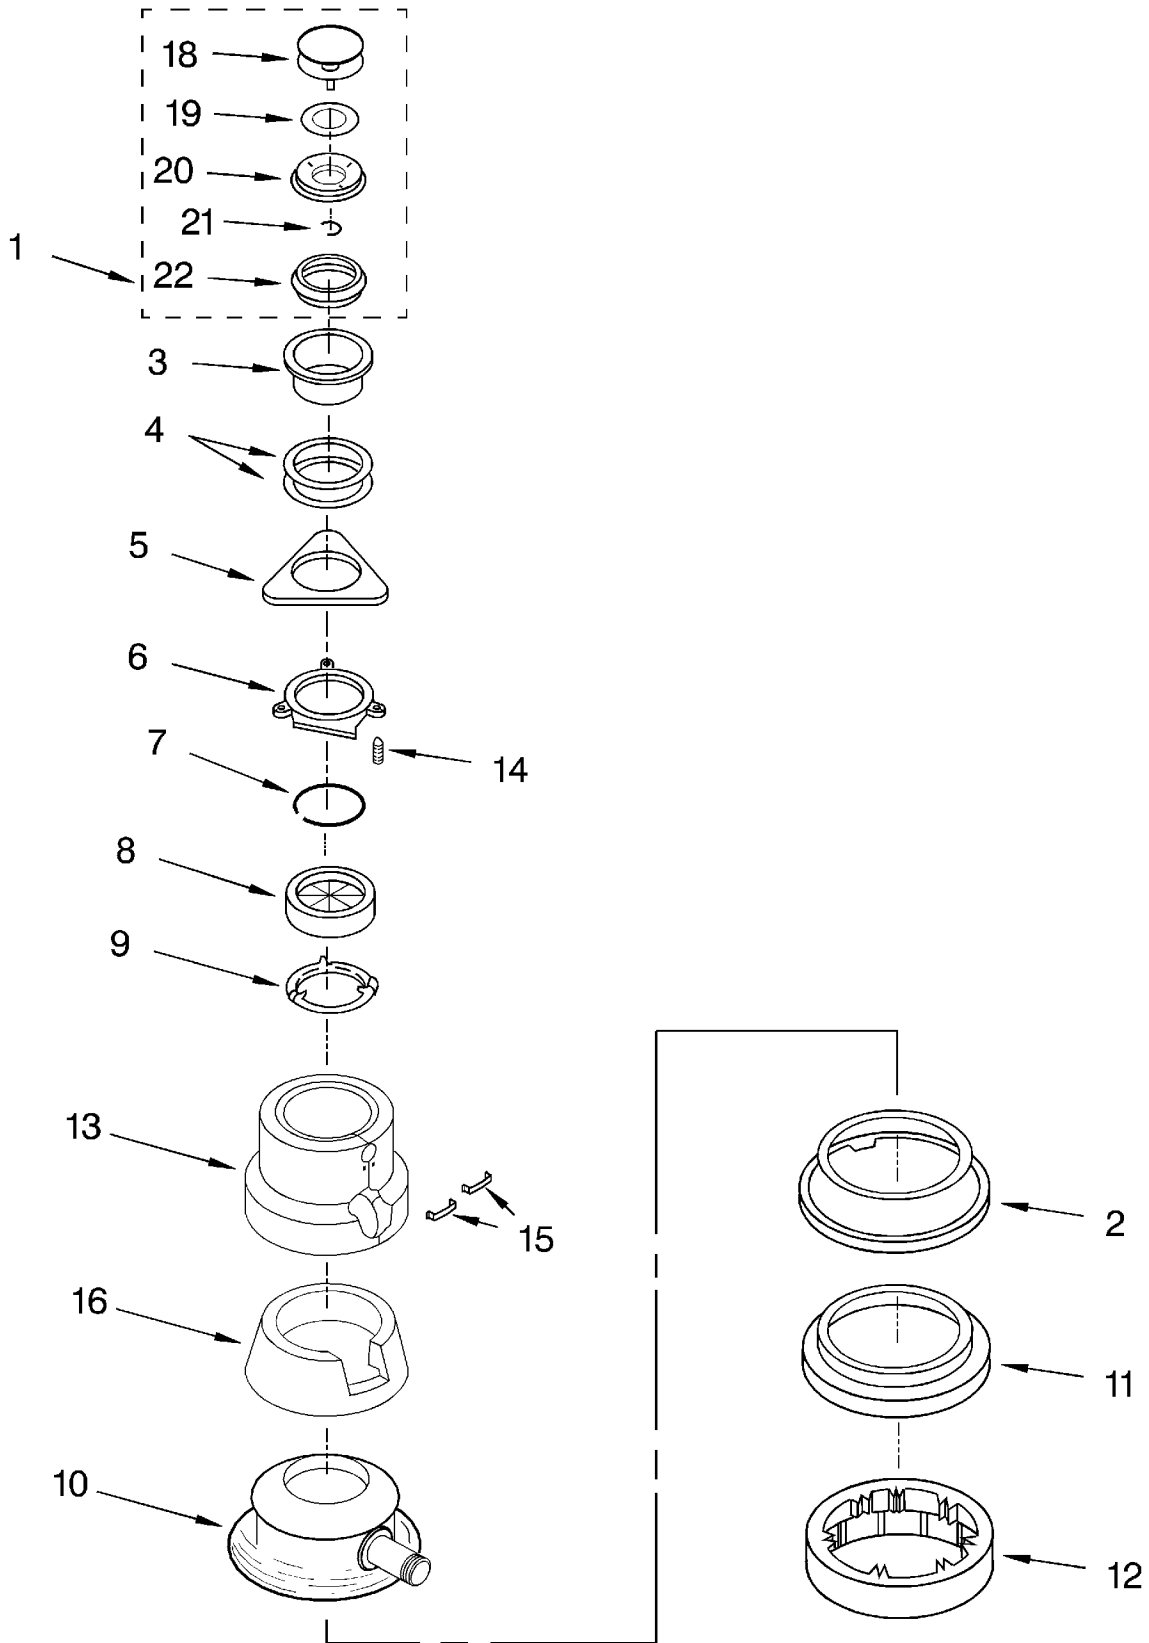

----- Manual continues below -----

UPPER HOUSING AND FLANGE PARTS

KitchenAid®

For Model: KCD1250X3

DISPOSER

1	4211398	Stopper Assembly
2	4211364	Body, Lower
3	4211553	Flange, Strainer
4	4211302	Seal, Sink Flange
5	4211303	Flange, Backup
6	4211304	Flange, Mounting
7	4211306	Ring, Retaining
8	4211334	Gasket, Mounting
9	4211308	Flange, Body
10	4211629	Container, Body Assembly
11	4211365	Gasket, Shredder
12	4211630	Shredder, Stationary
13	4211400	Trim, Shell Assembly
14	4211305	Screw, Backup
15	4211339	Clip, Shell Trim
16	4211401	Insulation, Top
18	4211399	Gasket, Stopper
19	4211355	Flange, Strainer
20	4211491	Seal, Sink Flange
21	4211357	Flange, Backup
22	4211333	Flange, Mounting

UPPER HOUSING AND MOTOR PARTS

For Model: KCD1250X3

1	4211578	Kit, Sleeve And Seal (Includes Plug, Bolt, Washer, Slinger And Sleeve)
2	4211341	Plug
3	4211492	End Bell Assembly (Upper)
4	4211632	Rotor And Shaft Assembly
5	4211321	Washer
6	4211322	Centrifugal Actuator Assembly
7	4211407	Stator Assembly
8	4211635	End Frame Assembly (Lower)
9	4211348	Bolt, Thru
10	4211631	Shredder
11	4211344	Gasket, Tailpipe
12	4211317	Tailpipe
13	4211345	Flange, Tailpipe
14	4211346	Screw, Tailpipe
15	4211633	Switch, Start & Reverse
16	4211634	Protect, Overload
17	4211326	Shield, Wire
18	4211611	Cover, Terminal
19	4211612	Screw, Terminal Cover
20	4211330	Screw, Tailpipe
21	4211435	Wrench, Emergency
22	4211396	Adapter, Sink
23	4211639	Kit, Installation (Includes # 11, 12, 13 14, 21, Instructions, and Use and Care Guide)