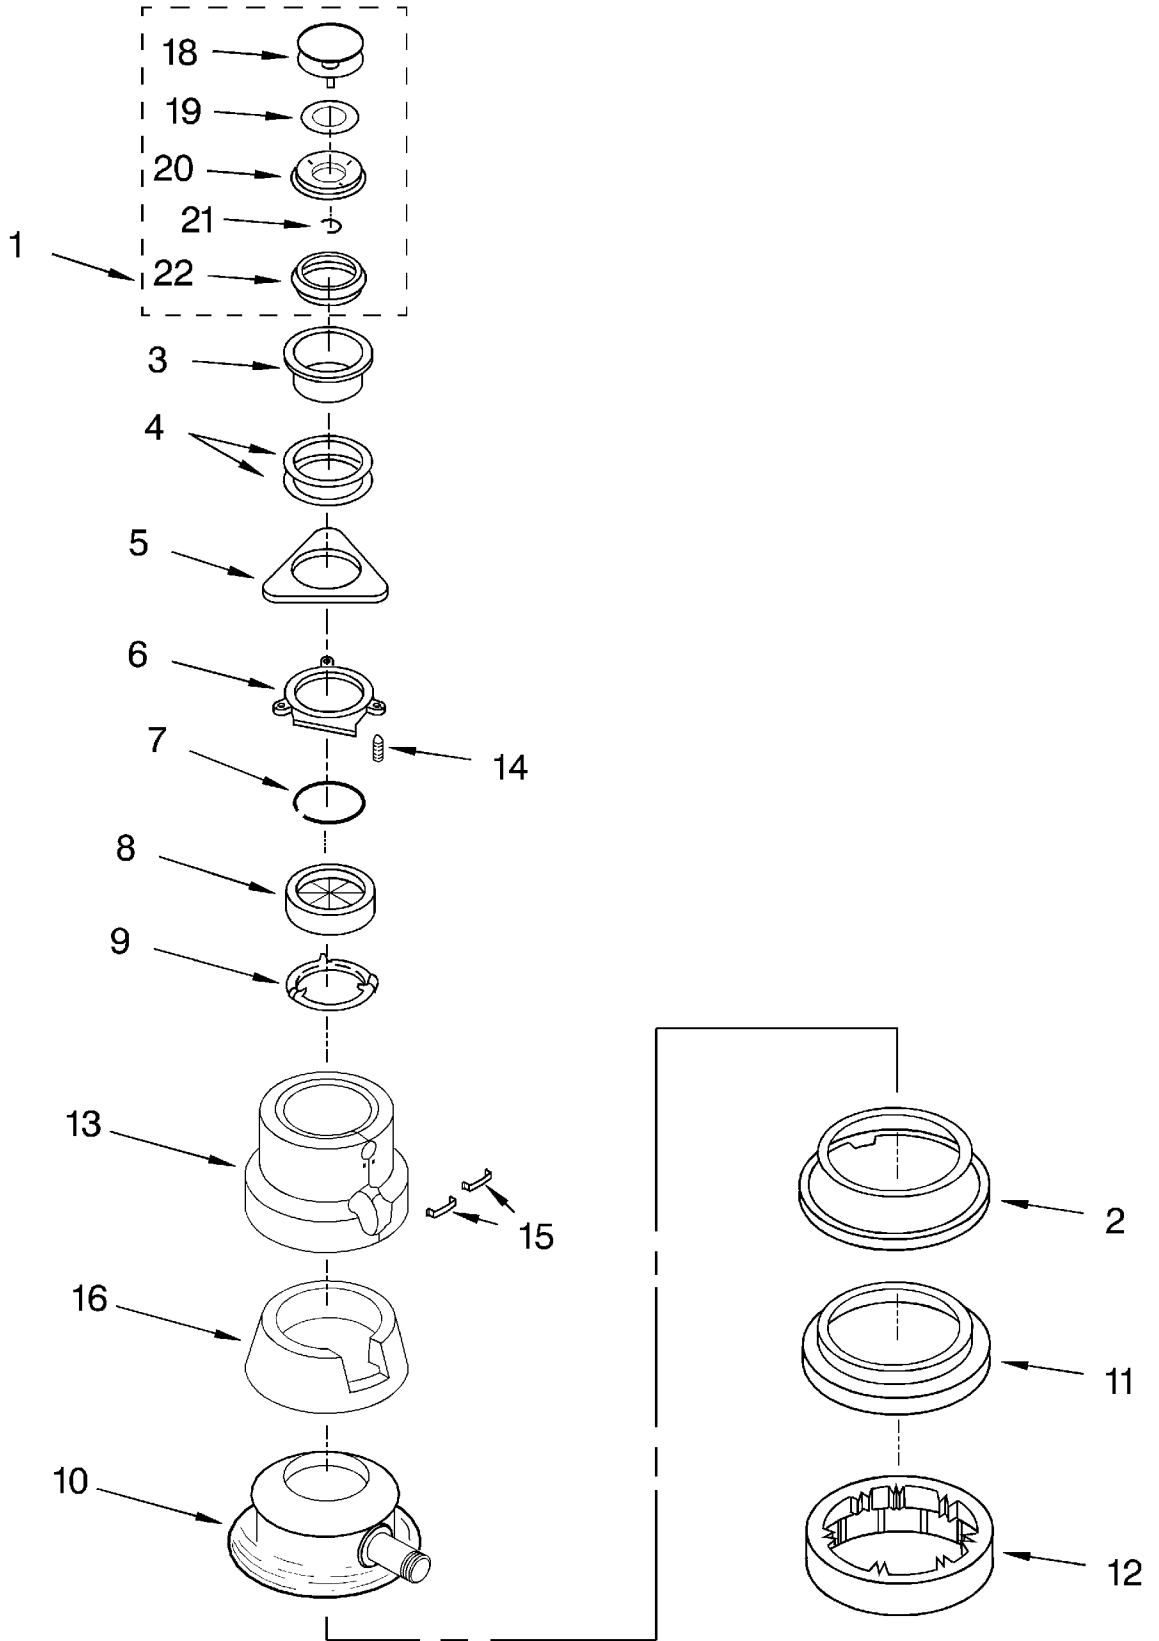

UPPER HOUSING AND FLANGE PARTS

KitchenAid®

For Model: KCD1250X3

DISPOSER

1	4211398	Stopper Assembly
2	4211364	Body, Lower
3	4211553	Flange, Strainer
4	4211302	Seal, Sink Flange
5	4211303	Flange, Backup
6	4211304	Flange, Mounting
7	4211306	Ring, Retaining
8	4211334	Gasket, Mounting
9	4211308	Flange, Body
10	4211629	Container, Body Assembly
11	4211365	Gasket, Shredder
12	4211630	Shredder, Stationary
13	4211400	Trim, Shell Assembly
14	4211305	Screw, Backup
15	4211339	Clip, Shell Trim
16	4211401	Insulation, Top
18	4211399	Gasket, Stopper
19	4211355	Flange, Strainer
20	4211491	Seal, Sink Flange
21	4211357	Flange, Backup
22	4211333	Flange, Mounting

UPPER HOUSING AND MOTOR PARTS

For Model: KCD1250X3

1	4211578	Kit, Sleeve And Seal (Includes Plug, Bolt, Washer, Slinger And Sleeve)
2	4211341	Plug
3	4211492	End Bell Assembly (Upper)
4	4211632	Rotor And Shaft Assembly
5	4211321	Washer
6	4211322	Centrifugal Actuator Assembly
7	4211407	Stator Assembly
8	4211635	End Frame Assembly (Lower)
9	4211348	Bolt, Thru
10	4211631	Shredder
11	4211344	Gasket, Tailpipe
12	4211317	Tailpipe
13	4211345	Flange, Tailpipe
14	4211346	Screw, Tailpipe
15	4211633	Switch, Start & Reverse
16	4211634	Protect, Overload
17	4211326	Shield, Wire
18	4211611	Cover, Terminal
19	4211612	Screw, Terminal Cover
20	4211330	Screw, Tailpipe
21	4211435	Wrench, Emergency
22	4211396	Adapter, Sink
23	4211639	Kit, Installation (Includes # 11, 12, 13 14, 21, Instructions, and Use and Care Guide)