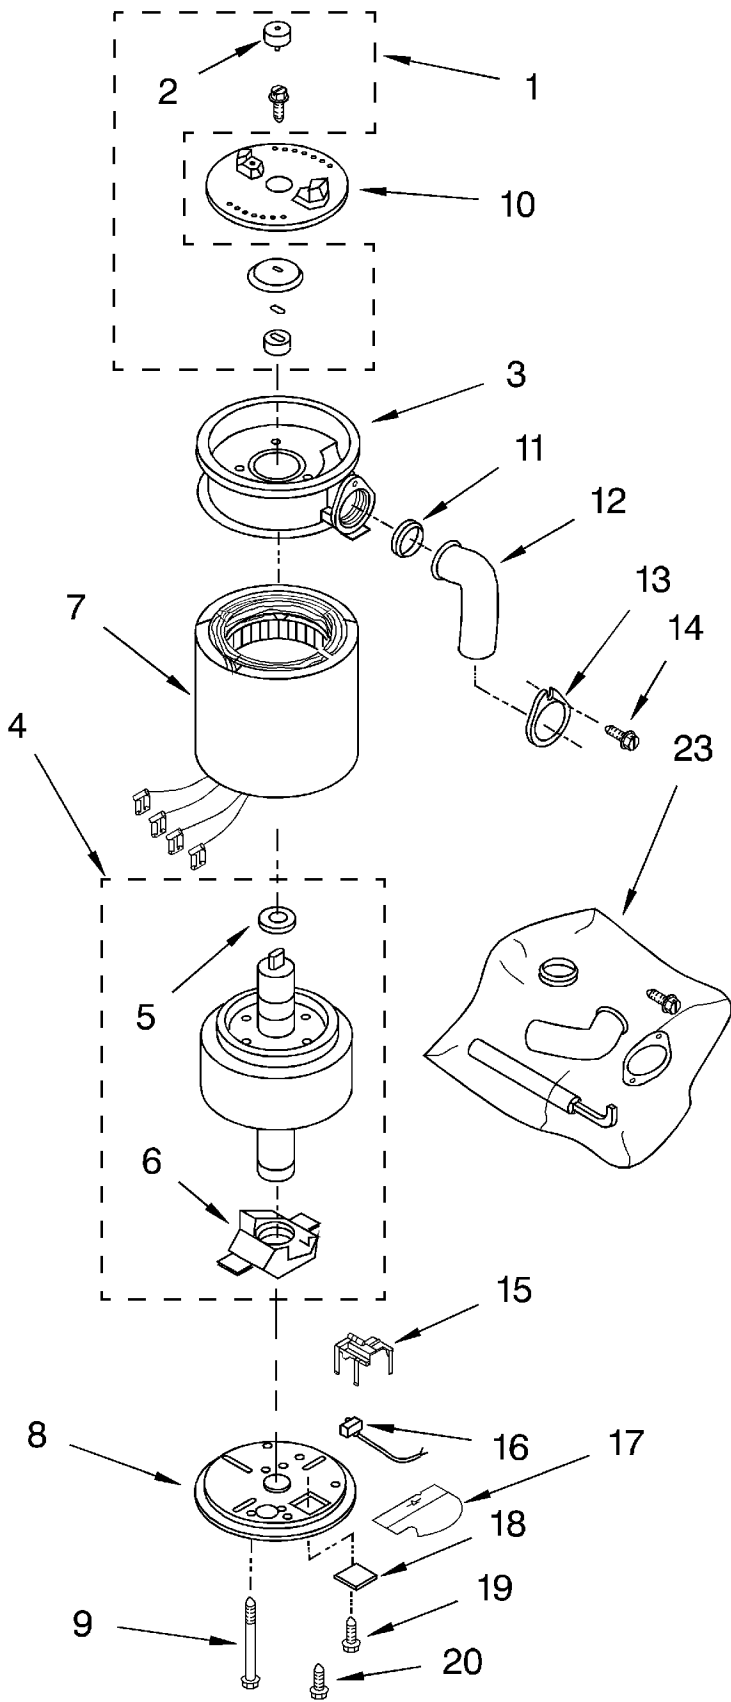

----- Manual continues below -----

UPPER HOUSING AND FLANGE PARTS

KitchenAid®

For Model: KCD1250X3

DISPOSER

1	4211398	Stopper Assembly
2	4211364	Body, Lower
3	4211553	Flange, Strainer
4	4211302	Seal, Sink Flange
5	4211303	Flange, Backup
6	4211304	Flange, Mounting
7	4211306	Ring, Retaining
8	4211334	Gasket, Mounting
9	4211308	Flange, Body
10	4211629	Container, Body Assembly
11	4211365	Gasket, Shredder
12	4211630	Shredder, Stationary
13	4211400	Trim, Shell Assembly
14	4211305	Screw, Backup
15	4211339	Clip, Shell Trim
16	4211401	Insulation, Top
18	4211399	Gasket, Stopper
19	4211355	Flange, Strainer
20	4211491	Seal, Sink Flange
21	4211357	Flange, Backup
22	4211333	Flange, Mounting

UPPER HOUSING AND MOTOR PARTS

For Model: KCD1250X3

1	4211578	Kit, Sleeve And Seal (Includes Plug, Bolt, Washer, Slinger And Sleeve)
2	4211341	Plug
3	4211492	End Bell Assembly (Upper)
4	4211632	Rotor And Shaft Assembly
5	4211321	Washer
6	4211322	Centrifugal Actuator Assembly
7	4211407	Stator Assembly
8	4211635	End Frame Assembly (Lower)
9	4211348	Bolt, Thru
10	4211631	Shredder
11	4211344	Gasket, Tailpipe
12	4211317	Tailpipe
13	4211345	Flange, Tailpipe
14	4211346	Screw, Tailpipe
15	4211633	Switch, Start & Reverse
16	4211634	Protect, Overload
17	4211326	Shield, Wire
18	4211611	Cover, Terminal
19	4211612	Screw, Terminal Cover
20	4211330	Screw, Tailpipe
21	4211435	Wrench, Emergency
22	4211396	Adapter, Sink
23	4211639	Kit, Installation (Includes # 11, 12, 13 14, 21, Instructions, and Use and Care Guide)