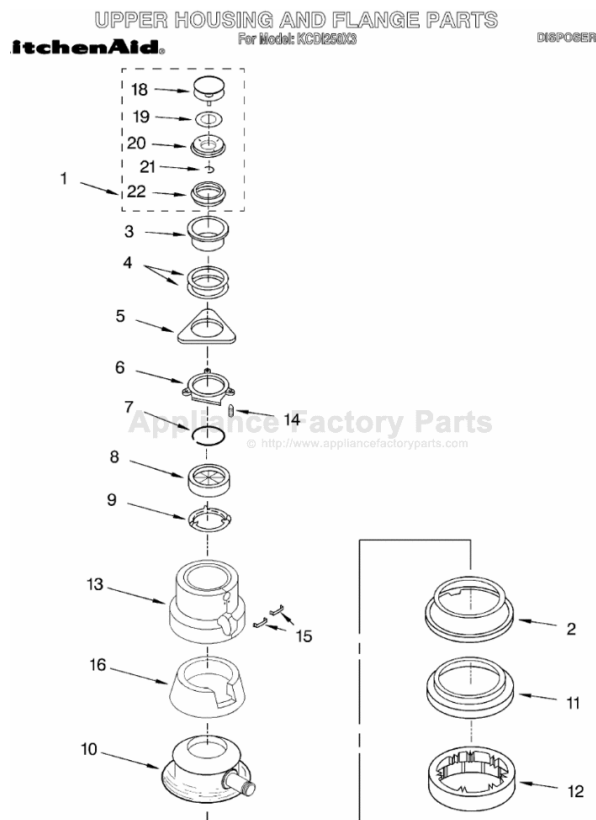

This Owner's Manual is provided and hosted by Appliance Factory Parts.

KITCHENAID KCDI250X3 Owner's Manual

[Shop genuine replacement parts for KITCHENAID
KCDI250X3](#)

[Find Your KITCHENAID Disposal Parts - Select From 75 Models](#)

----- Manual continues below -----

UPPER HOUSING AND FLANGE PARTS

KitchenAid®

For Model: KCD1250X3

DISPOSER

1	4211398	Stopper Assembly
2	4211364	Body, Lower
3	4211553	Flange, Strainer
4	4211302	Seal, Sink Flange
5	4211303	Flange, Backup
6	4211304	Flange, Mounting
7	4211306	Ring, Retaining
8	4211334	Gasket, Mounting
9	4211308	Flange, Body
10	4211629	Container, Body Assembly
11	4211365	Gasket, Shredder
12	4211630	Shredder, Stationary
13	4211400	Trim, Shell Assembly
14	4211305	Screw, Backup
15	4211339	Clip, Shell Trim
16	4211401	Insulation, Top
18	4211399	Gasket, Stopper
19	4211355	Flange, Strainer
20	4211491	Seal, Sink Flange
21	4211357	Flange, Backup
22	4211333	Flange, Mounting

UPPER HOUSING AND MOTOR PARTS

For Model: KCD1250X3

1	4211578	Kit, Sleeve And Seal (Includes Plug, Bolt, Washer, Slinger And Sleeve)
2	4211341	Plug
3	4211492	End Bell Assembly (Upper)
4	4211632	Rotor And Shaft Assembly
5	4211321	Washer
6	4211322	Centrifugal Actuator Assembly
7	4211407	Stator Assembly
8	4211635	End Frame Assembly (Lower)
9	4211348	Bolt, Thru
10	4211631	Shredder
11	4211344	Gasket, Tailpipe
12	4211317	Tailpipe
13	4211345	Flange, Tailpipe
14	4211346	Screw, Tailpipe
15	4211633	Switch, Start & Reverse
16	4211634	Protect, Overload
17	4211326	Shield, Wire
18	4211611	Cover, Terminal
19	4211612	Screw, Terminal Cover
20	4211330	Screw, Tailpipe
21	4211435	Wrench, Emergency
22	4211396	Adapter, Sink
23	4211639	Kit, Installation (Includes # 11, 12, 13 14, 21, Instructions, and Use and Care Guide)