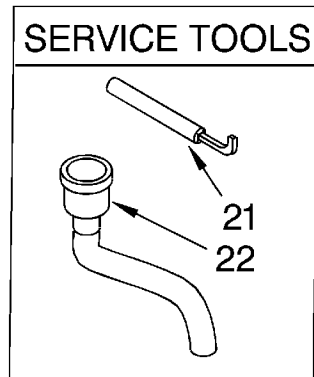

UPPER HOUSING AND FLANGE PARTS

KitchenAid®

For Model: KCD1250X3

DISPOSER

1	4211398	Stopper Assembly
2	4211364	Body, Lower
3	4211553	Flange, Strainer
4	4211302	Seal, Sink Flange
5	4211303	Flange, Backup
6	4211304	Flange, Mounting
7	4211306	Ring, Retaining
8	4211334	Gasket, Mounting
9	4211308	Flange, Body
10	4211629	Container, Body Assembly
11	4211365	Gasket, Shredder
12	4211630	Shredder, Stationary
13	4211400	Trim, Shell Assembly
14	4211305	Screw, Backup
15	4211339	Clip, Shell Trim
16	4211401	Insulation, Top
18	4211399	Gasket, Stopper
19	4211355	Flange, Strainer
20	4211491	Seal, Sink Flange
21	4211357	Flange, Backup
22	4211333	Flange, Mounting

UPPER HOUSING AND MOTOR PARTS

For Model: KCD1250X3

1	4211578	Kit, Sleeve And Seal (Includes Plug, Bolt, Washer, Slinger And Sleeve)
2	4211341	Plug
3	4211492	End Bell Assembly (Upper)
4	4211632	Rotor And Shaft Assembly
5	4211321	Washer
6	4211322	Centrifugal Actuator Assembly
7	4211407	Stator Assembly
8	4211635	End Frame Assembly (Lower)
9	4211348	Bolt, Thru
10	4211631	Shredder
11	4211344	Gasket, Tailpipe
12	4211317	Tailpipe
13	4211345	Flange, Tailpipe
14	4211346	Screw, Tailpipe
15	4211633	Switch, Start & Reverse
16	4211634	Protect, Overload
17	4211326	Shield, Wire
18	4211611	Cover, Terminal
19	4211612	Screw, Terminal Cover
20	4211330	Screw, Tailpipe
21	4211435	Wrench, Emergency
22	4211396	Adapter, Sink
23	4211639	Kit, Installation (Includes # 11, 12, 13 14, 21, Instructions, and Use and Care Guide)