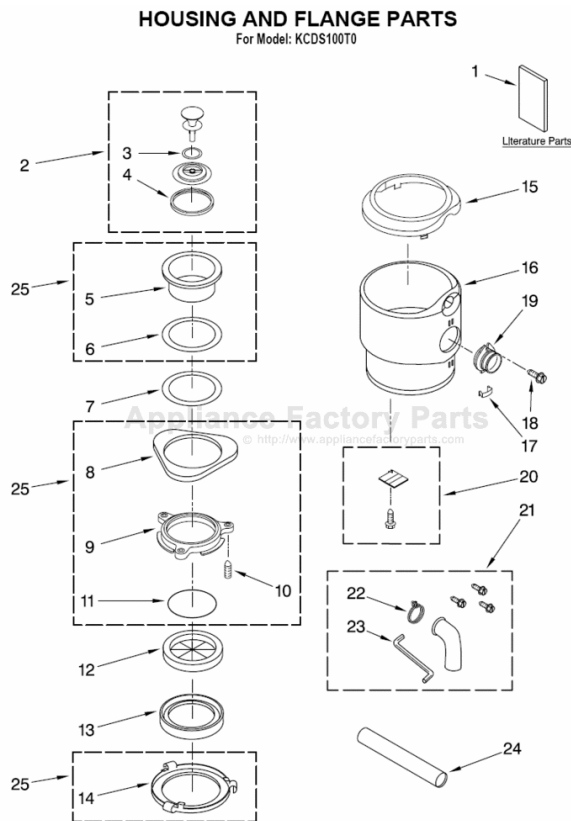

KITCHENAID KCDS100T0 Owner's Manual

[Shop genuine replacement parts for KITCHENAID
KCDS100T0](#)

[Find Your KITCHENAID Disposal Parts - Select From 75 Models](#)

----- Manual continues below -----

PARTS LIST

for

KitchenAid®

DISPOSER

1 HP – CONTINUOUS FEED

MODEL:

KCDS100T0

FOR CUSTOMER SATISFACTION ALWAYS USE
FACTORY SPECIFICATION PARTS

KITCHENAID

ST. JOSEPH MICHIGAN 49085

HOUSING AND FLANGE PARTS

For Model: KCDS100T0

FOR ORDERING INFORMATION REFER TO PARTS PRICE LIST

HOUSING AND FLANGE PARTS

For Model: KCDS100T0

Illus. No.	Part No.	DESCRIPTION
1		Literature
	W10171485	Guide, Use & Care
	W10166571	Repair Parts List
2	4211398	Stopper Assembly
3	4211355	Gasket, Stopper (Inner)
4	4211333	Gasket, Stopper (Outer)
5	W10171101	Flange, Sink
6	4211606	Gasket, Fiber
7	4211302	Seal, Sink Flange
8	W10171102	Flange, Backup
9	4211304	Flange, Mounting
10	W10171103	Screw, Backup
11	4211306	Ring, Snap
12	W10171487	Baffle, Sink Guard (Removeable)
13	W10171105	Gasket, Mounting
14	4211308	Flange, Body
15	W10171106	Trim, Shell (Cap)
16	W10171489	Shell, Trim
17	8174342	Clip
18	W10171108	Screw
19	W10171109	Coupler, Flex
20	8174315	Cover, Terminal
21	W10171110	Installation Kit
22	W10171111	Clamp, Spring
23	8174310	Wrench
24	W10171112	Tube, Discharge
25	W10179031	Mounting Assembly

OPTIONAL PARTS NOT ILLUSTRATED

W10168271 Disposer, Complete

FOR ORDERING INFORMATION REFER TO PARTS PRICE LIST