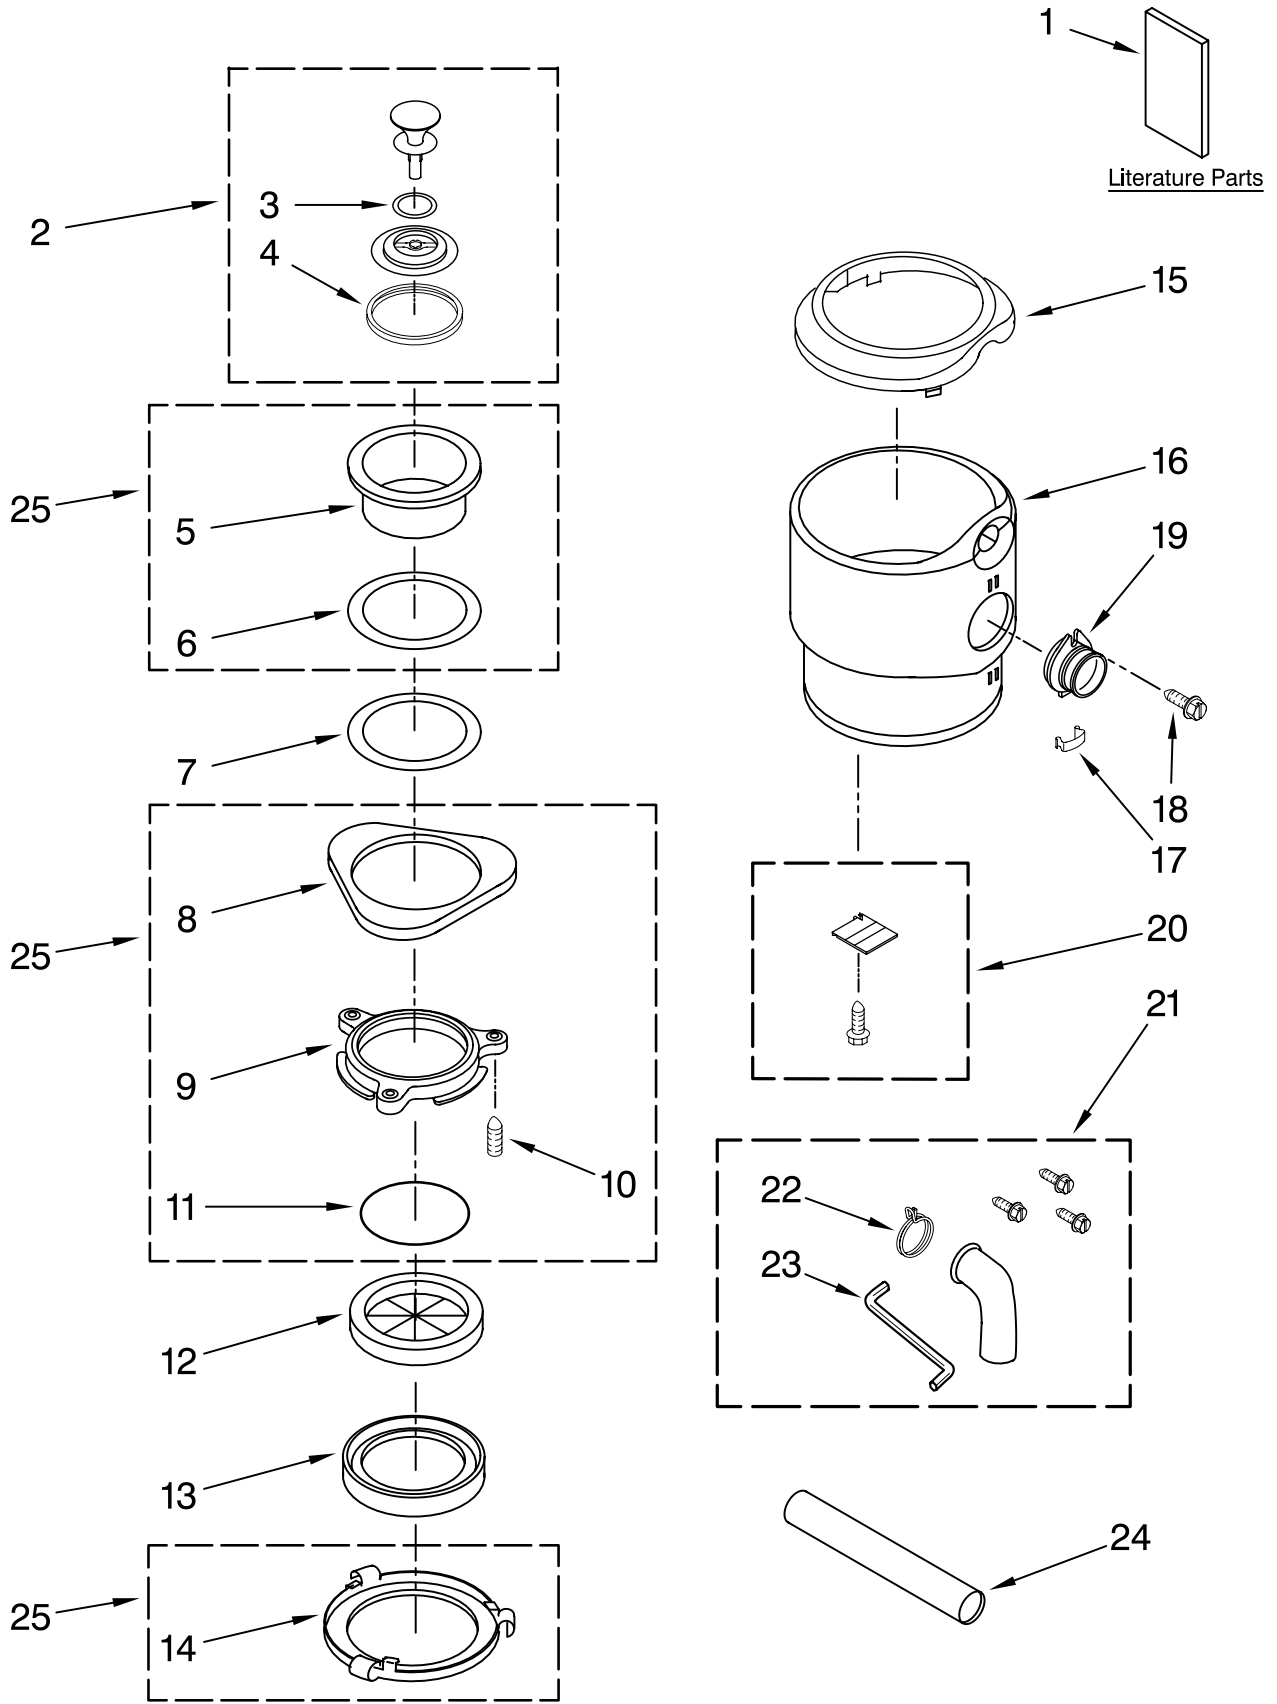

for

KitchenAid®

DISPOSER

1 HP – CONTINUOUS FEED

MODEL:

KCDS100T0

FOR CUSTOMER SATISFACTION ALWAYS USE
FACTORY SPECIFICATION PARTS

KITCHENAID

ST. JOSEPH MICHIGAN 49085

HOUSING AND FLANGE PARTS

For Model: KCDS100T0

FOR ORDERING INFORMATION REFER TO PARTS PRICE LIST

HOUSING AND FLANGE PARTS

For Model: KCDS100T0

Illus. No.	Part No.	DESCRIPTION
1		Literature
	W10171485	Guide, Use & Care
	W10166571	Repair Parts List
2	4211398	Stopper Assembly
3	4211355	Gasket, Stopper (Inner)
4	4211333	Gasket, Stopper (Outer)
5	W10171101	Flange, Sink
6	4211606	Gasket, Fiber
7	4211302	Seal, Sink Flange
8	W10171102	Flange, Backup
9	4211304	Flange, Mounting
10	W10171103	Screw, Backup
11	4211306	Ring, Snap
12	W10171487	Baffle, Sink Guard (Removeable)
13	W10171105	Gasket, Mounting
14	4211308	Flange, Body
15	W10171106	Trim, Shell (Cap)
16	W10171489	Shell, Trim
17	8174342	Clip
18	W10171108	Screw
19	W10171109	Coupler, Flex
20	8174315	Cover, Terminal
21	W10171110	Installation Kit
22	W10171111	Clamp, Spring
23	8174310	Wrench
24	W10171112	Tube, Discharge
25	W10179031	Mounting Assembly

OPTIONAL PARTS NOT ILLUSTRATED

W10168271 Disposer, Complete

FOR ORDERING INFORMATION REFER TO PARTS PRICE LIST