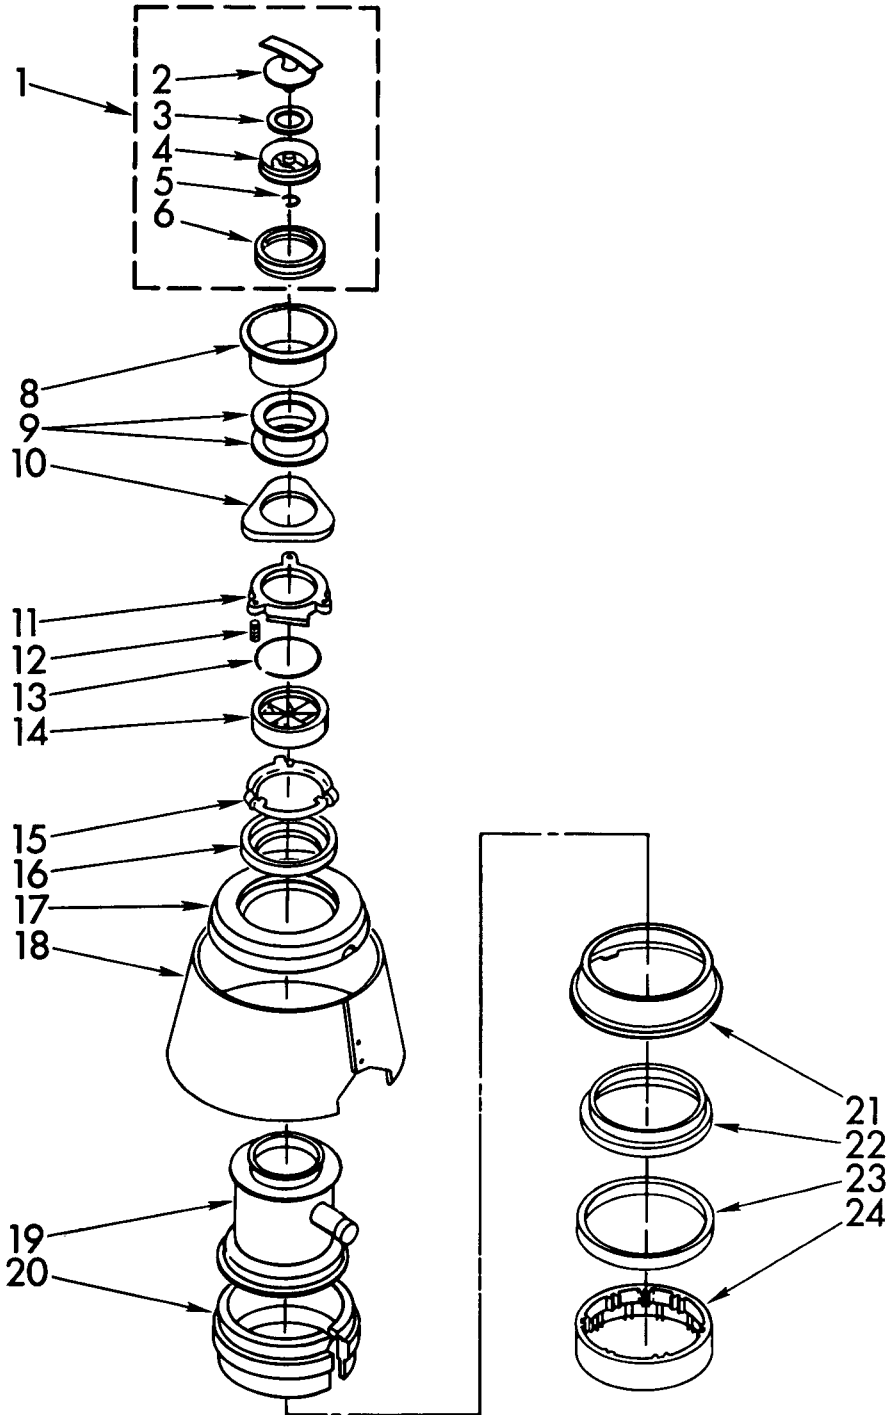

[Find Your KITCHENAID Disposal Parts - Select From 75 Models](#)

----- Manual continues below -----

PARTS LIST FOR

KitchenAid

DISPOSER

**MODEL
KCDS250X1**

UPPER HOUSING AND FLANGE PARTS

KitchenAid

Following Parts Not Illustrated

LIT4211585	Guide, Use And Care
LIT4211586	Instructions, Installation
LIT4211587	Repair Parts List

LOWER HOUSING AND MOTOR PARTS

For Model: KCDS250X1

1	4211578	Kit, Sleeve And Seal (Includes Plug, Bolt, Washer, Slinger And Sleeve)
2	4211341	Plug
3	4211492	End Bell Assembly (Upper)
4	4211405	Washer, Thurst (2)
5	4211406	Washer, Rubber
6	4211493	Washer, Cup
7	4211375	Stator Assembly
8	4211376	Ring, C
9	4211584	Rotor & Shaft Assembly (Includes Illus. No. 24)
10	4211380	Screw (5)
12	4211385	Capacitor
13	4211470	End Frame, Assembly (Lower)
14	4211389	Bolt, Thru (4)
15	4211393	Insulation, Bottom
16	4211394	Trim, Shell Assembly
17	4211395	Screw, Tapping (3)
18	4211368	Shredder Assembly, Rotating
19	4211344	Gasket, Tailpipe
20	4211370	Tailpipe
21	4211345	Flange, Tailpipe
22	4211346	Screw, Tailpipe
23	4211468	Transfer Assembly
24	4211378	Spring (2)
25	4211469	Switch Assembly, Start
26	4211383	Clip, Overload
27	4211384	Overload, Protector
28	4211387	Clamp, BX
29	4211388	Screw, Clamp BX (2)
30	4211390	Screw, Ground
31	4211391	Cover, Terminal
32	4211435	Emergency, Wrench Assembly
33	4211396	Adapter, Sink Assembly
34	4211381	Shield, Insulation
35	4211567	Kit, Installation (Includes Nos. 19, 20, 21, 22, 32, Instructions and Use and Care Guide)