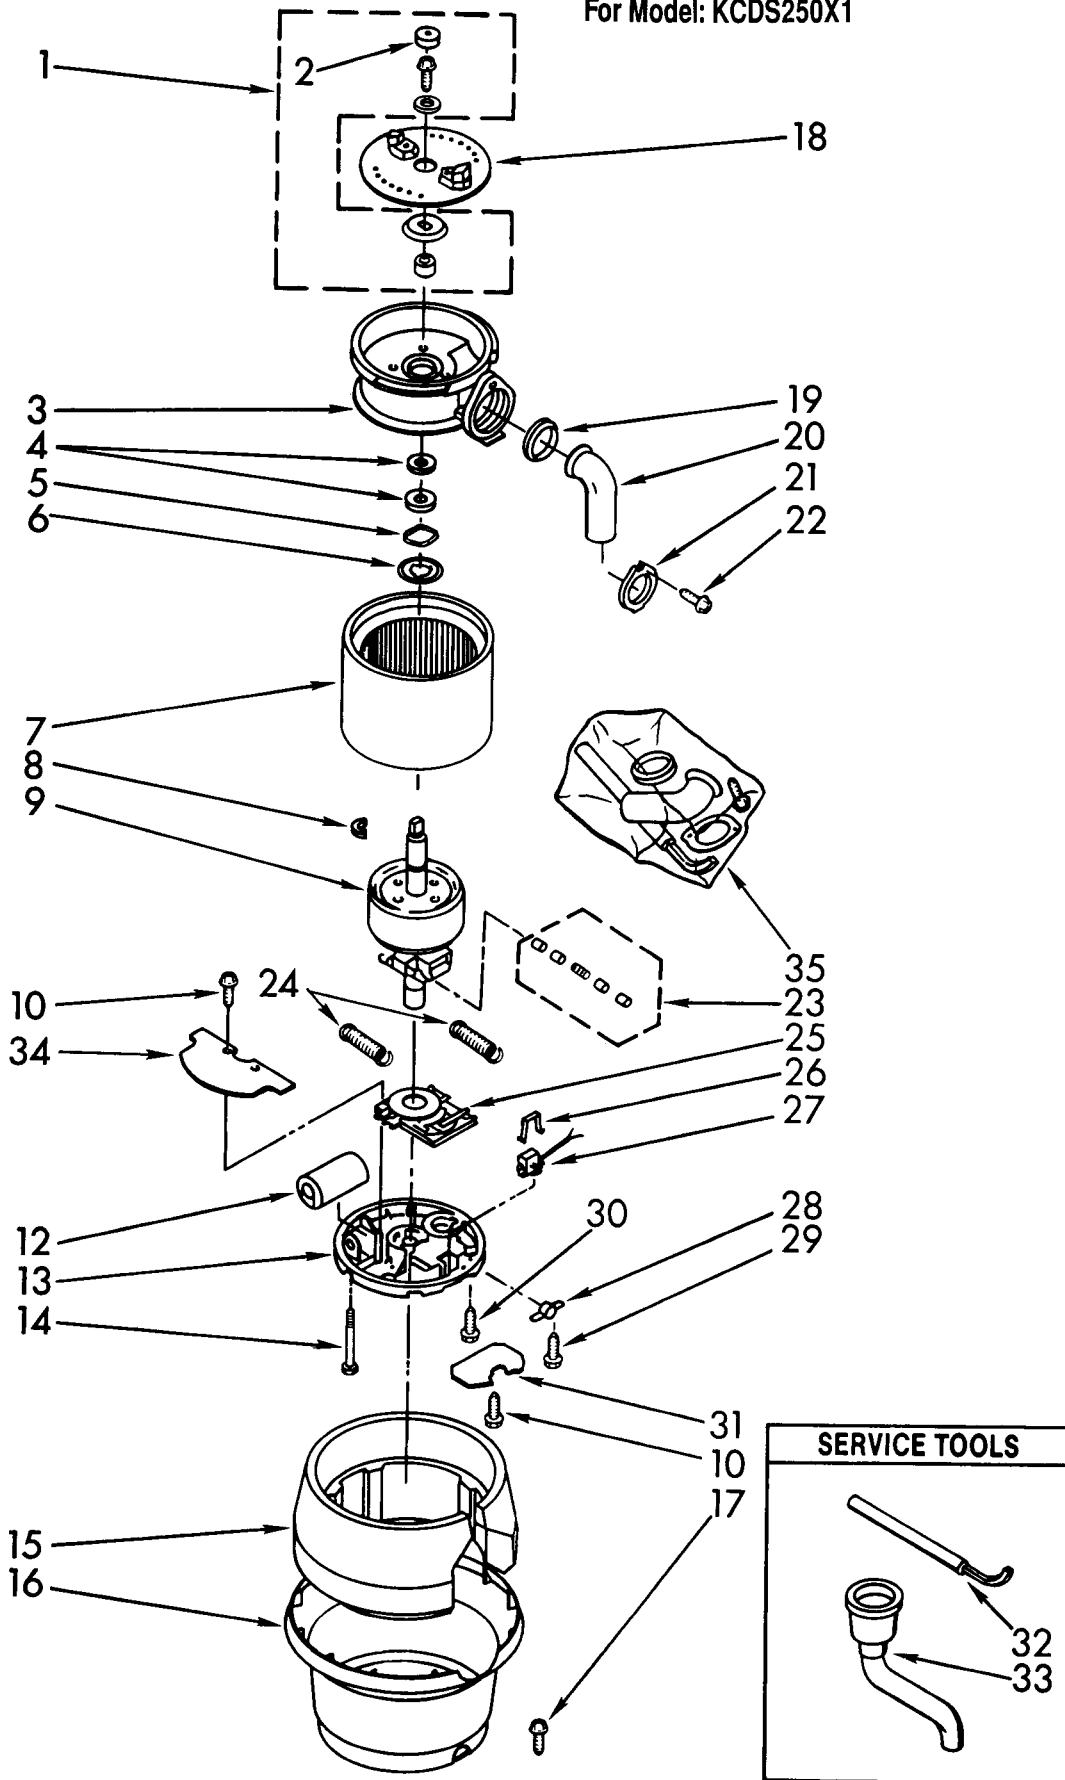

Following Parts Not Illustrated

LIT4211585	Guide, Use And Care
LIT4211586	Instructions, Installation
LIT4211587	Repair Parts List

LOWER HOUSING AND MOTOR PARTS

For Model: KCDS250X1

1	4211578	Kit, Sleeve And Seal (Includes Plug, Bolt, Washer, Slinger And Sleeve)
2	4211341	Plug
3	4211492	End Bell Assembly (Upper)
4	4211405	Washer, Thurst (2)
5	4211406	Washer, Rubber
6	4211493	Washer, Cup
7	4211375	Stator Assembly
8	4211376	Ring, C
9	4211584	Rotor & Shaft Assembly (Includes Illus. No. 24)
10	4211380	Screw (5)
12	4211385	Capacitor
13	4211470	End Frame, Assembly (Lower)
14	4211389	Bolt, Thru (4)
15	4211393	Insulation, Bottom
16	4211394	Trim, Shell Assembly
17	4211395	Screw, Tapping (3)
18	4211368	Shredder Assembly, Rotating
19	4211344	Gasket, Tailpipe
20	4211370	Tailpipe
21	4211345	Flange, Tailpipe
22	4211346	Screw, Tailpipe
23	4211468	Transfer Assembly
24	4211378	Spring (2)
25	4211469	Switch Assembly, Start
26	4211383	Clip, Overload
27	4211384	Overload, Protector
28	4211387	Clamp, BX
29	4211388	Screw, Clamp BX (2)
30	4211390	Screw, Ground
31	4211391	Cover, Terminal
32	4211435	Emergency, Wrench Assembly
33	4211396	Adapter, Sink Assembly
34	4211381	Shield, Insulation
35	4211567	Kit, Installation (Includes Nos. 19, 20, 21, 22, 32, Instructions and Use and Care Guide)