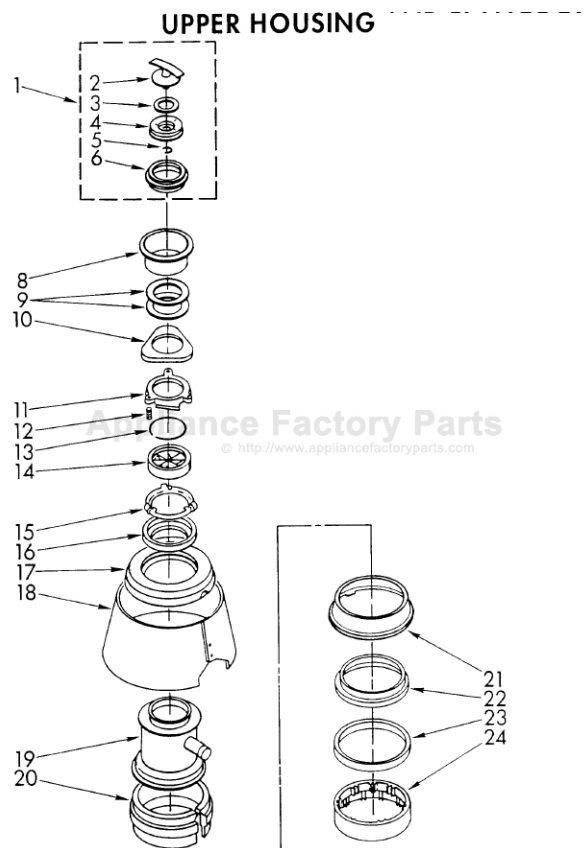

[Find Your KITCHENAID Disposal Parts - Select From 75 Models](#)

----- Manual continues below -----

PARTS LIST FOR

KitchenAid

DISPOSER

**MODEL
KCDS250X1**

UPPER HOUSING AND FLANGE PARTS

KitchenAid

Following Parts Not Illustrated

LIT4211585	Guide, Use And Care
LIT4211586	Instructions, Installation
LIT4211587	Repair Parts List

LOWER HOUSING AND MOTOR PARTS

For Model: KCDS250X1

1	4211578	Kit, Sleeve And Seal (Includes Plug, Bolt, Washer, Slinger And Sleeve)
2	4211341	Plug
3	4211492	End Bell Assembly (Upper)
4	4211405	Washer, Thurst (2)
5	4211406	Washer, Rubber
6	4211493	Washer, Cup
7	4211375	Stator Assembly
8	4211376	Ring, C
9	4211584	Rotor & Shaft Assembly (Includes Illus. No. 24)
10	4211380	Screw (5)
12	4211385	Capacitor
13	4211470	End Frame, Assembly (Lower)
14	4211389	Bolt, Thru (4)
15	4211393	Insulation, Bottom
16	4211394	Trim, Shell Assembly
17	4211395	Screw, Tapping (3)
18	4211368	Shredder Assembly, Rotating
19	4211344	Gasket, Tailpipe
20	4211370	Tailpipe
21	4211345	Flange, Tailpipe
22	4211346	Screw, Tailpipe
23	4211468	Transfer Assembly
24	4211378	Spring (2)
25	4211469	Switch Assembly, Start
26	4211383	Clip, Overload
27	4211384	Overload, Protector
28	4211387	Clamp, BX
29	4211388	Screw, Clamp BX (2)
30	4211390	Screw, Ground
31	4211391	Cover, Terminal
32	4211435	Emergency, Wrench Assembly
33	4211396	Adapter, Sink Assembly
34	4211381	Shield, Insulation
35	4211567	Kit, Installation (Includes Nos. 19, 20, 21, 22, 32, Instructions and Use and Care Guide)