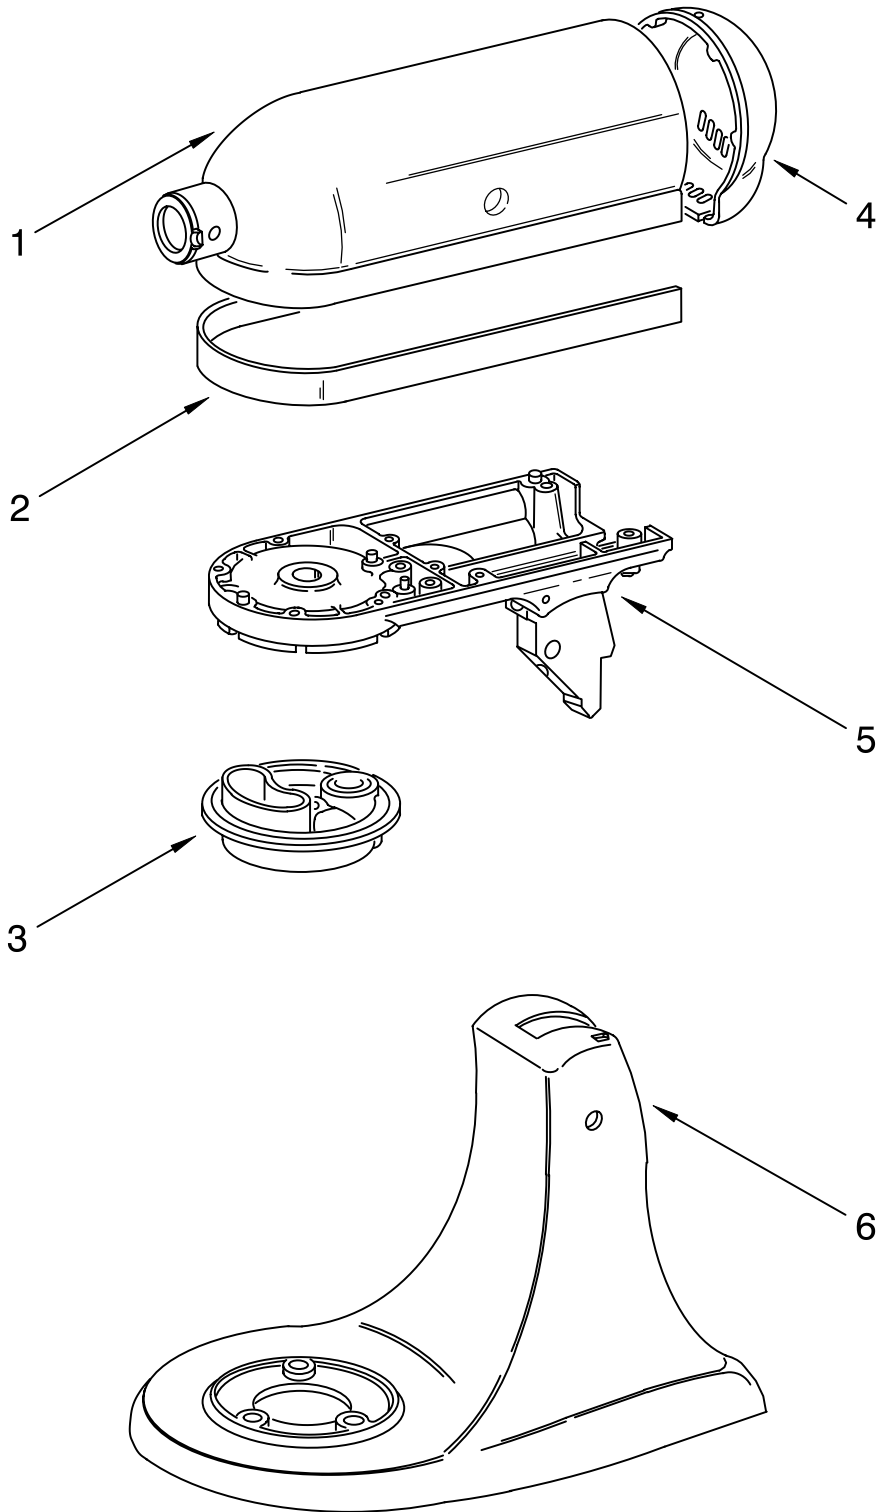

5K45SSEWH0 (White, European)

5K45SSBWH0 (White, UK)

FOR CUSTOMER SATISFACTION ALWAYS USE
FACTORY SPECIFICATION PARTS

COLOR VARIATION PARTS

For Variations of Model: 5K45SS__0

Illus. No.	Part No.	DESCRIPTION
1	240291-1	Motor Housing White
2	9705169	Trim Band Black
3	240286-1	Planetary White
4	240253-1	End Cover White
5	240350-4	Lower Gearcase White
6	3184273	Pedestal & Foot White

FOR ORDERING INFORMATION REFER TO PARTS PRICE LIST

BASE AND PEDESTAL UNIT

For Variations of Model: 5K45SS__0

Illus. No.	Part No.	DESCRIPTION
1		Literature
	9709851	Use & Care Guide
	8212370	Repair Parts List
2	4162529	Screw Cap Kit
3	9709267	Lever, Latch
4	24450	Link, Latch
5	115792	Foot
6	**	Pedestal & Foot
7	16910	Pin, Hinge
8	103993	Screw, Latch Bearing
9	3184200	Latch, Link & Lever Assembly
10	9709055	Latch
11	8533912	Washer
12	110679	Screw
13	116241	Washer, Spring
14	3400020	Screw
15	9708470	Beater, Flat
16	4169926	Bowl And Base (4 1/2 Qt.)
17	9708471	Dough Hook
18	9706446	Wire Whip
19		Headlock
	3184262	White