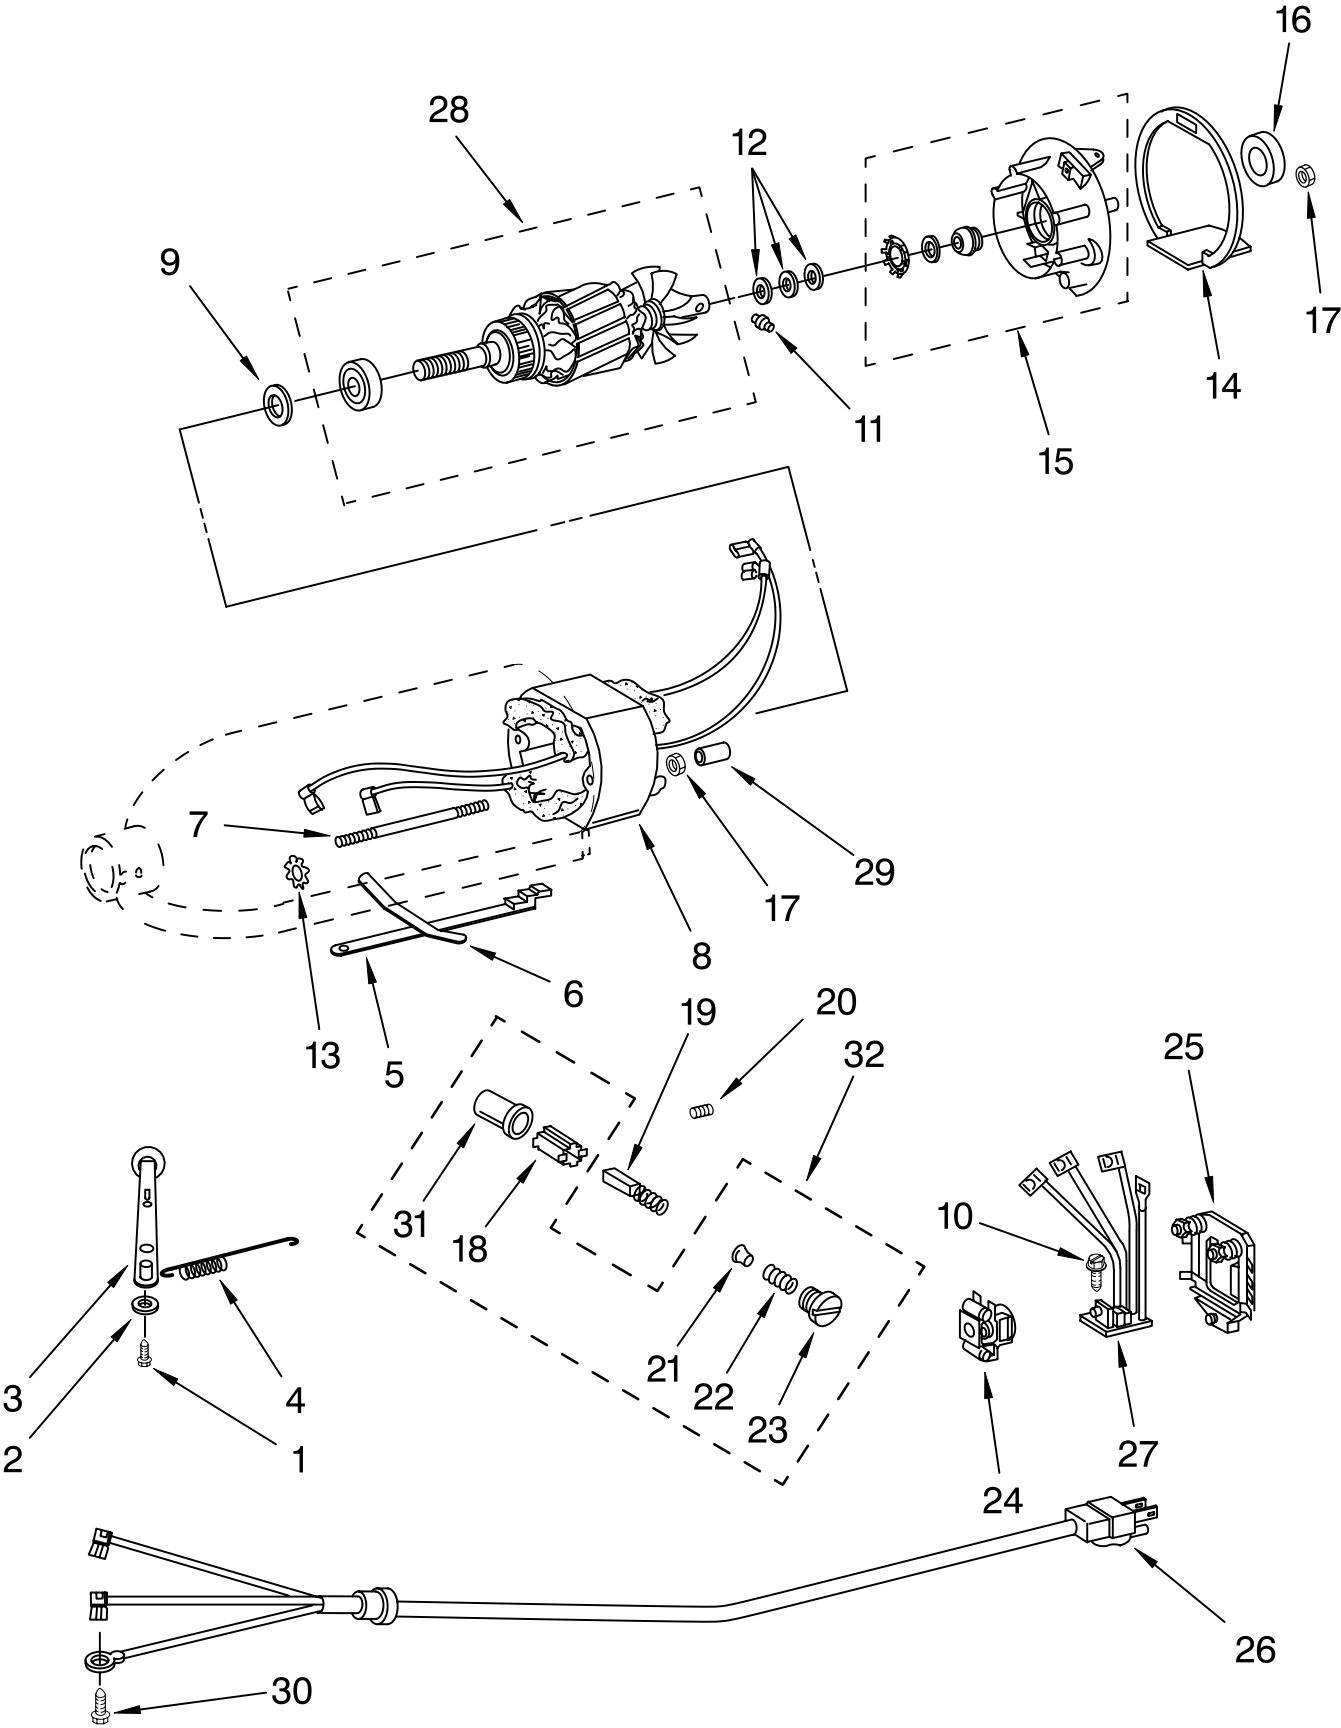

MOTOR AND CONTROL PARTS

For Variations of Model: 5K45SS__0

FOR ORDERING INFORMATION REFER TO PARTS PRICE LIST

MOTOR AND CONTROL PARTS

For Variations of Model: 5K45SS__0

Illus. No.	Part No.	DESCRIPTION	Illus. No.	Part No.	DESCRIPTION	Illus. No.	Part No.	DESCRIPTION
1	110679	Screw, Pivot	14	3184356	Seal, End	25	240904-2	Control Plate
2	116241	Washer, Spring	15	3180526	Bracket, Bearing			Assembly
3	9709276	Switch Lever			Asm.	26		Cord, Power
4	3183680	Spring, Control Plate	16	3180238	Washer		9702318	White (European)
5	3184176	Speed Link & Cam	17	8533905	Nut, Machine		9702314	White (UK)
6	240205	Spring, Flat	18	240680	Insert, Brush Holder	27	9706596	Board, Phase Control
7	240769	Screw, Stator	19	9706416	Brush, Carbon	28	9708316	Armature & Bearng Assy (240V)
8	9701670	Field Assembly	20	9707926	Screw, Set	29	4162634	Sleeve, Motor Stud
9	9704324	Washer, Ball Bearing (Front)	21	116286	Cap, Spring Seat	30	3184086	Screw
10	W10068260	Screw	22	116287	Spring, Cap	31	3179908	Housing, Brush Holder
11	16998	Stud, Governor Drive	23	3184212	Cap, Brush Holder Black	32	4162546	Brush Holder Assembly
12	3180162	Washer, Spacing	24	17830	Governor Assembly			
13	W10068270	Washer						

FOR ORDERING INFORMATION REFER TO PARTS PRICE LIST