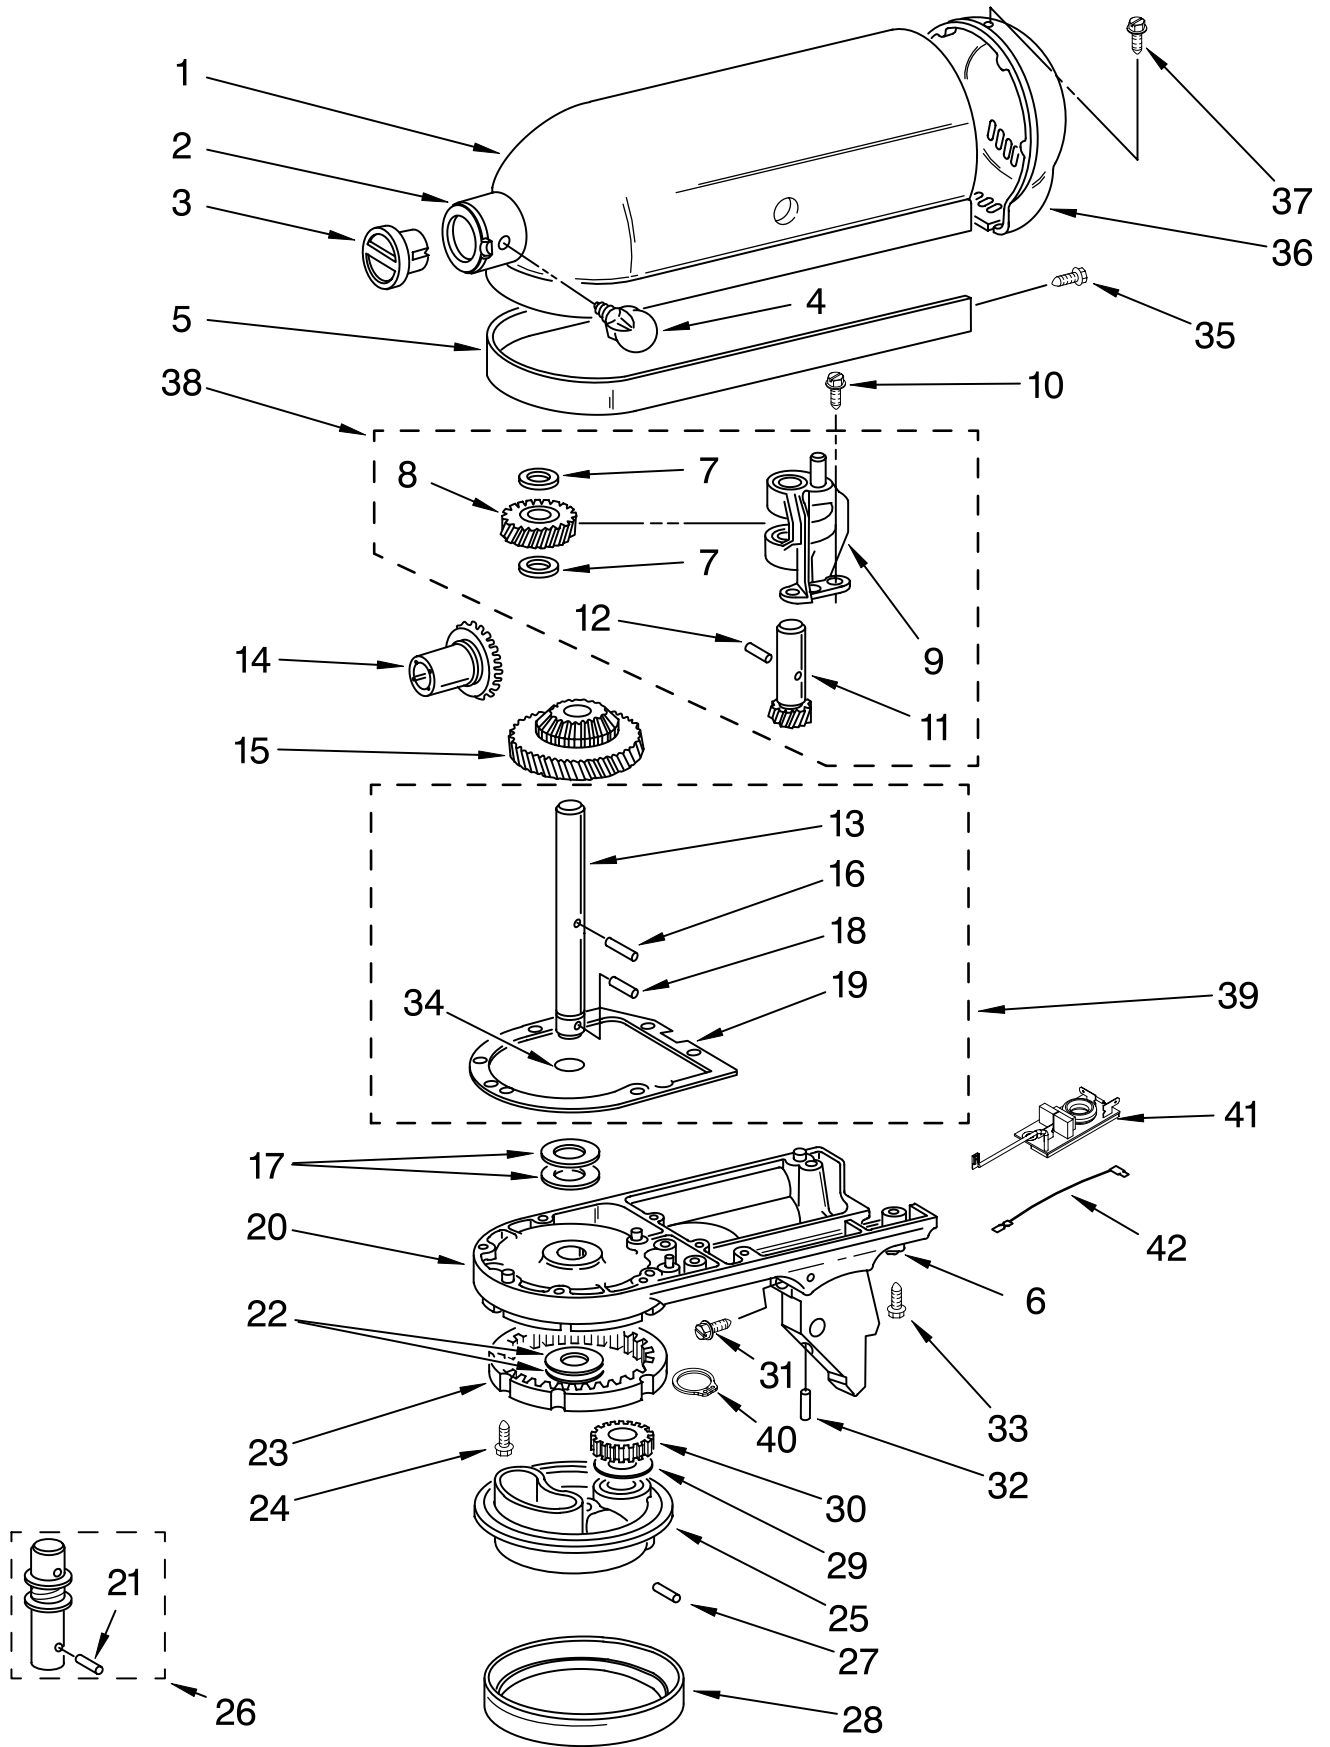

CASE, GEARING AND PLANETARY UNIT

For Variations of Model: 5K45SS__0

FOR ORDERING INFORMATION REFER TO PARTS PRICE LIST

CASE, GEARING AND PLANETARY UNIT

For Variations of Model: 5K45SS__0

Illus. No.	Part No.	DESCRIPTION	Illus. No.	Part No.	DESCRIPTION	Illus. No.	Part No.	DESCRIPTION
1	**	Gearcase Motor Housing	15	9709627	Bevel Pinion & Center Gear	29	9706090	Washer, Shim
2	16897	Ring, Attachment Hub	16	240018-1	Pin (Vertical Center Shaft)	30	9703903	Pinion, Gear
3	242765-2	Cap, Attachemnt Hub	17	3180163	Washer, Fiber	31	89411	Screw
4	9709194	Thumb Screw	18	9705443	Pin, Groove	32	3400203	Screw, Set
5	**	Band, Trim	19	4162324	Gasket, Transmission Case	33	3400025	Screw
6	8533914	Lock Washer	20	**	Lower Gear Case	34	67500-55	"O" Ring
7	3180161	Washer, Shim	21	9704677	Pin, Groove	35	311932	Screw, Self Tapping
8	4162897	Worm Gear	22	3180163	Washer, Fiber	36	**	Cover, End
9	240308	Worm Gear Bracket And Bearing	23	9703904	Gear, Internal	37	4162914	Screw
10	3400022	Screw	24	103994	Screw, Special	38	240309-2	Worm & Pinion Gears Assembly
11	240210-2	Gear, Shaft and Pinion	25	**	Planetary	39	4160474	Center Shaft & "O" Ring
12	9705444	Pin (Worm Gear)	26	3184052	Agitator Shaft Assembly	40	9703438	Ring
13	240026	Shaft, Vertical Center	27	240018-1	Pin (Agitator Shaft)	41	9705132	RFI Filter
14	9705130	Gear, Attachment Hub Bevel	28	240285	Ring, Planetary Drip	42	9702311	Lead, Filter (to Control Board)

**Refer to Page 2
Color Variation Parts

FOR ORDERING INFORMATION REFER TO PARTS PRICE LIST