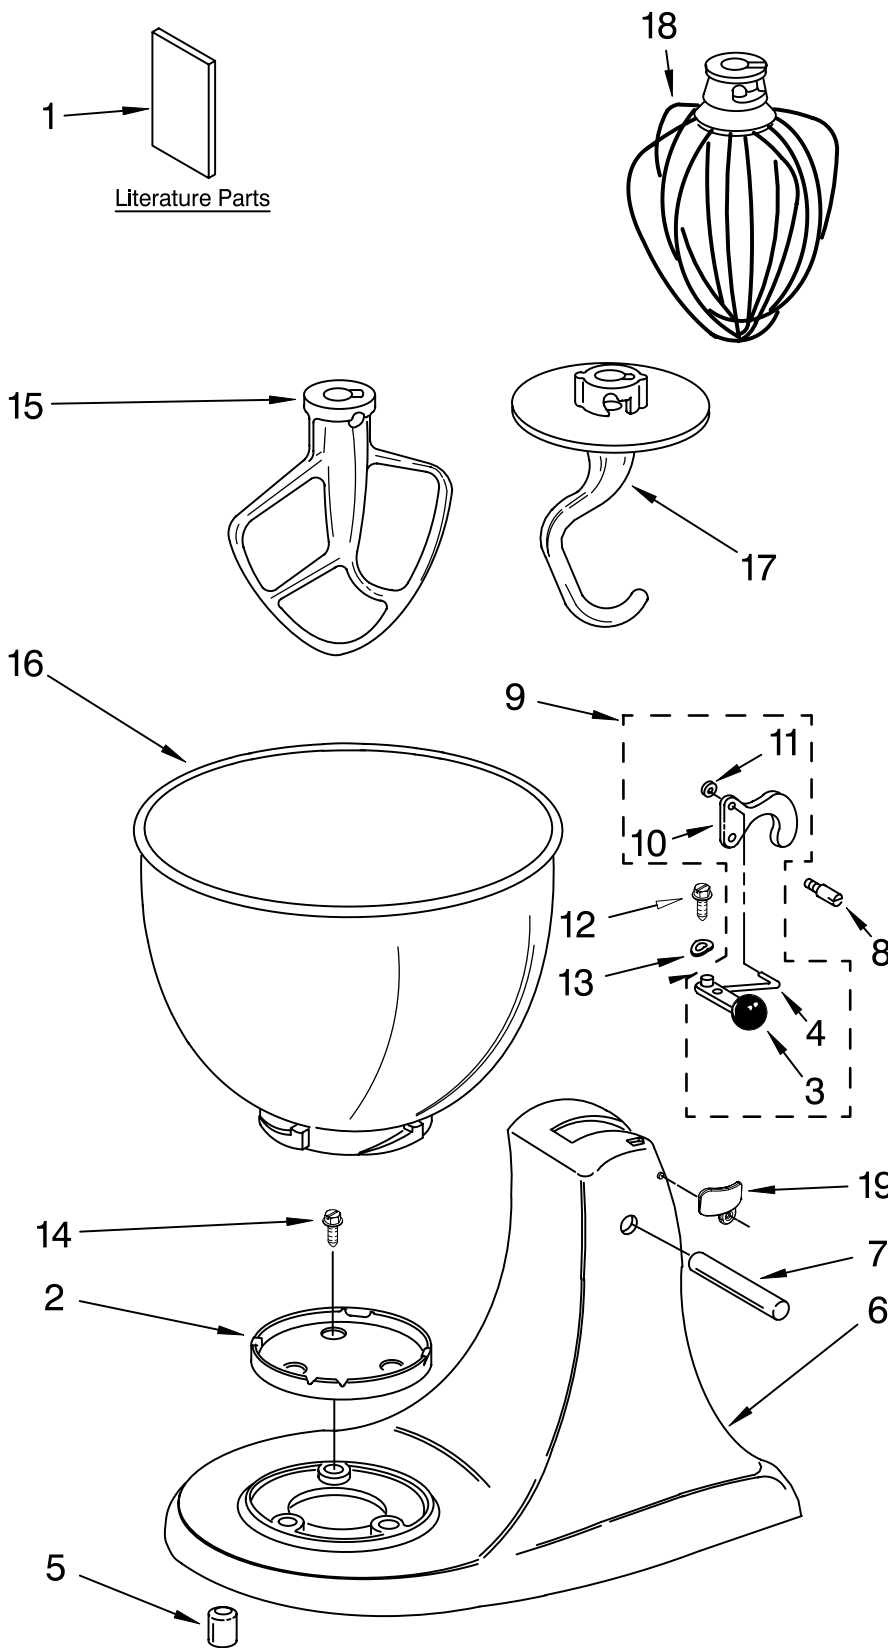

BASE AND PEDESTAL UNIT

For Variations of Model: 5K45SS__0

Illus. No.	Part No.	DESCRIPTION
1		Literature
	9709851	Use & Care Guide
	8212370	Repair Parts List
2	4162529	Screw Cap Kit
3	9709267	Lever, Latch
4	24450	Link, Latch
5	115792	Foot
6	**	Pedestal & Foot
7	16910	Pin, Hinge
8	103993	Screw, Latch Bearing
9	3184200	Latch, Link & Lever Assembly
10	9709055	Latch
11	8533912	Washer
12	110679	Screw
13	116241	Washer, Spring
14	3400020	Screw
15	9708470	Beater, Flat
16	4169926	Bowl And Base (4 1/2 Qt.)
17	9708471	Dough Hook
18	9706446	Wire Whip
19		Headlock
	3184262	White

FOR ORDERING INFORMATION REFER TO PARTS PRICE LIST