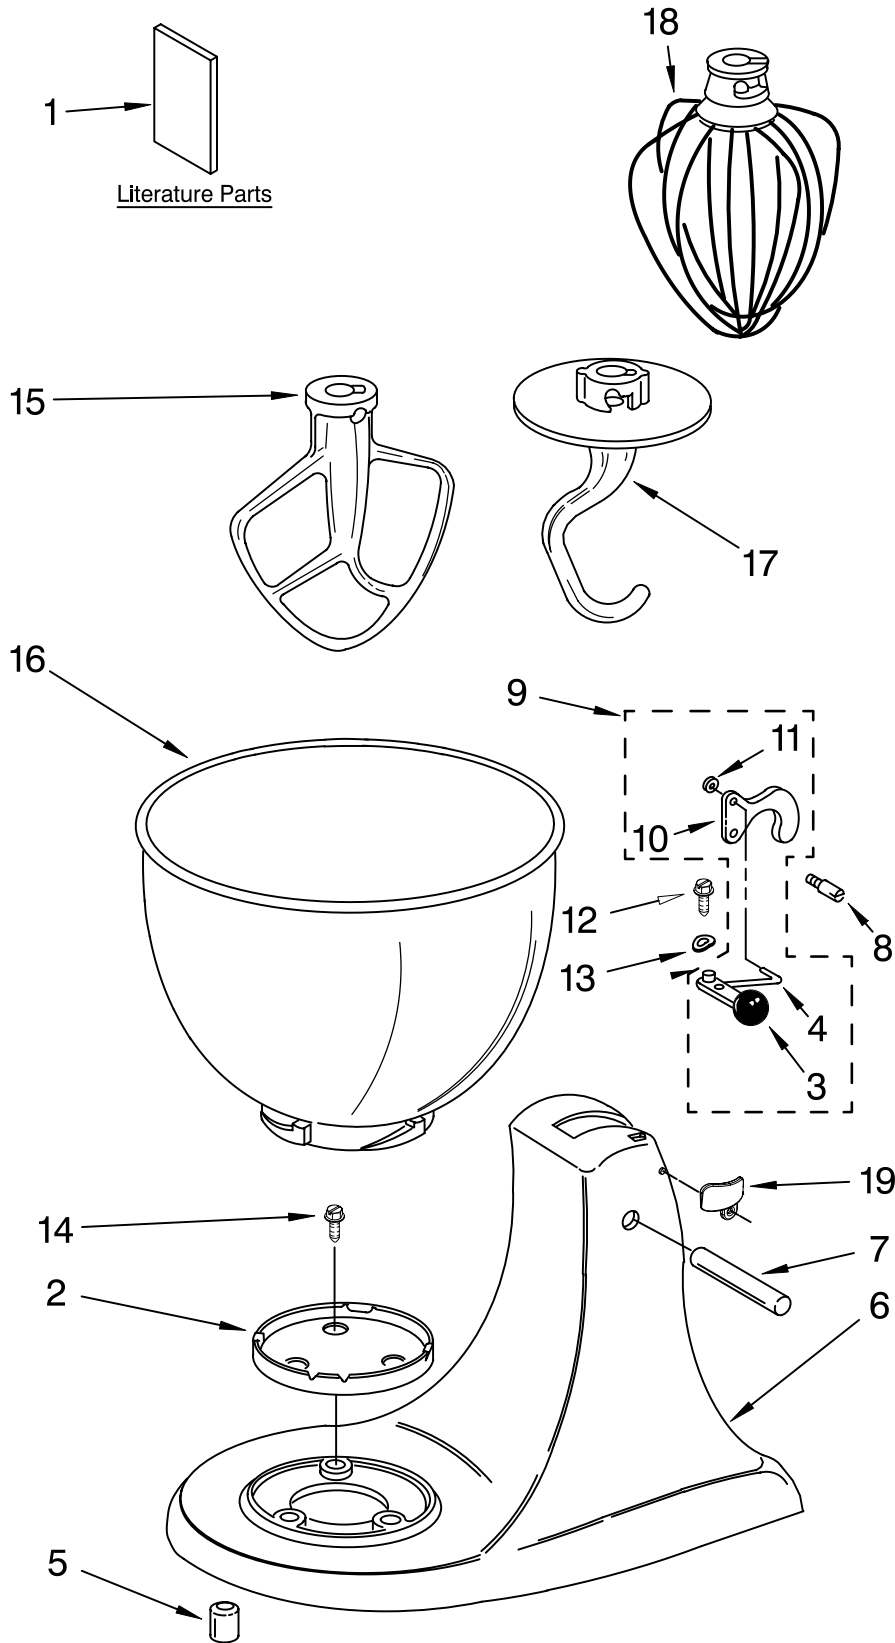

# COLOR VARIATION PARTS

For Variations of Model: 5K45SS\_\_0

Illus. No.	Part No.	DESCRIPTION
1	240291-1	Motor Housing White
2	9705169	Trim Band Black
3	240286-1	Planetary White
4	240253-1	End Cover White
5	240350-4	Lower Gearcase White
6	3184273	Pedestal & Foot White

# BASE AND PEDESTAL UNIT

For Variations of Model: 5K45SS\_\_0

Illus. No.	Part No.	DESCRIPTION
1		Literature
	9709851	Use & Care Guide
	8212370	Repair Parts List
2	4162529	Screw Cap Kit
3	9709267	Lever, Latch
4	24450	Link, Latch
5	115792	Foot
6	**	Pedestal & Foot
7	16910	Pin, Hinge
8	103993	Screw, Latch Bearing
9	3184200	Latch, Link & Lever Assembly
10	9709055	Latch
11	8533912	Washer
12	110679	Screw
13	116241	Washer, Spring
14	3400020	Screw
15	9708470	Beater, Flat
16	4169926	Bowl And Base (4 1/2 Qt.)
17	9708471	Dough Hook
18	9706446	Wire Whip
19		Headlock
	3184262	White

# MOTOR AND CONTROL PARTS

For Variations of Model: 5K45SS\_\_0

Illus. No.	Part No.	DESCRIPTION	Illus. No.	Part No.	DESCRIPTION	Illus. No.	Part No.	DESCRIPTION
1	110679	Screw, Pivot	14	3184356	Seal, End	25	240904-2	Control Plate Assembly
2	116241	Washer, Spring	15	3180526	Bracket, Bearing Asm.	26		Cord, Power
3	9709276	Switch Lever And Stud	16	3180238	Washer		9702318	White (European)
4	3183680	Spring, Control Plate	17	8533905	Nut, Machine		9702314	White (UK)
5	3184176	Speed Link & Cam	18	240680	Insert, Brush Holder	27	9706596	Board, Phase Control
6	240205	Spring, Flat	19	9706416	Brush, Carbon	28	9708316	Armature & Bearing Assy (240V)
7	240769	Screw, Stator	20	9707926	Screw, Set	29	4162634	Sleeve, Motor Stud
8	9701670	Field Assembly	21	116286	Cap, Spring Seat	30	3184086	Screw
9	9704324	Washer, Ball Bearing (Front)	22	116287	Spring, Cap	31	3179908	Housing, Brush Holder
10	W10068260	Screw	23		Cap, Brush Holder	32	4162546	Brush Holder Assembly
11	16998	Stud, Governor Drive		3184212	Black			
12	3180162	Washer, Spacing	24	17830	Governor Assembly			
13	W10068270	Washer						