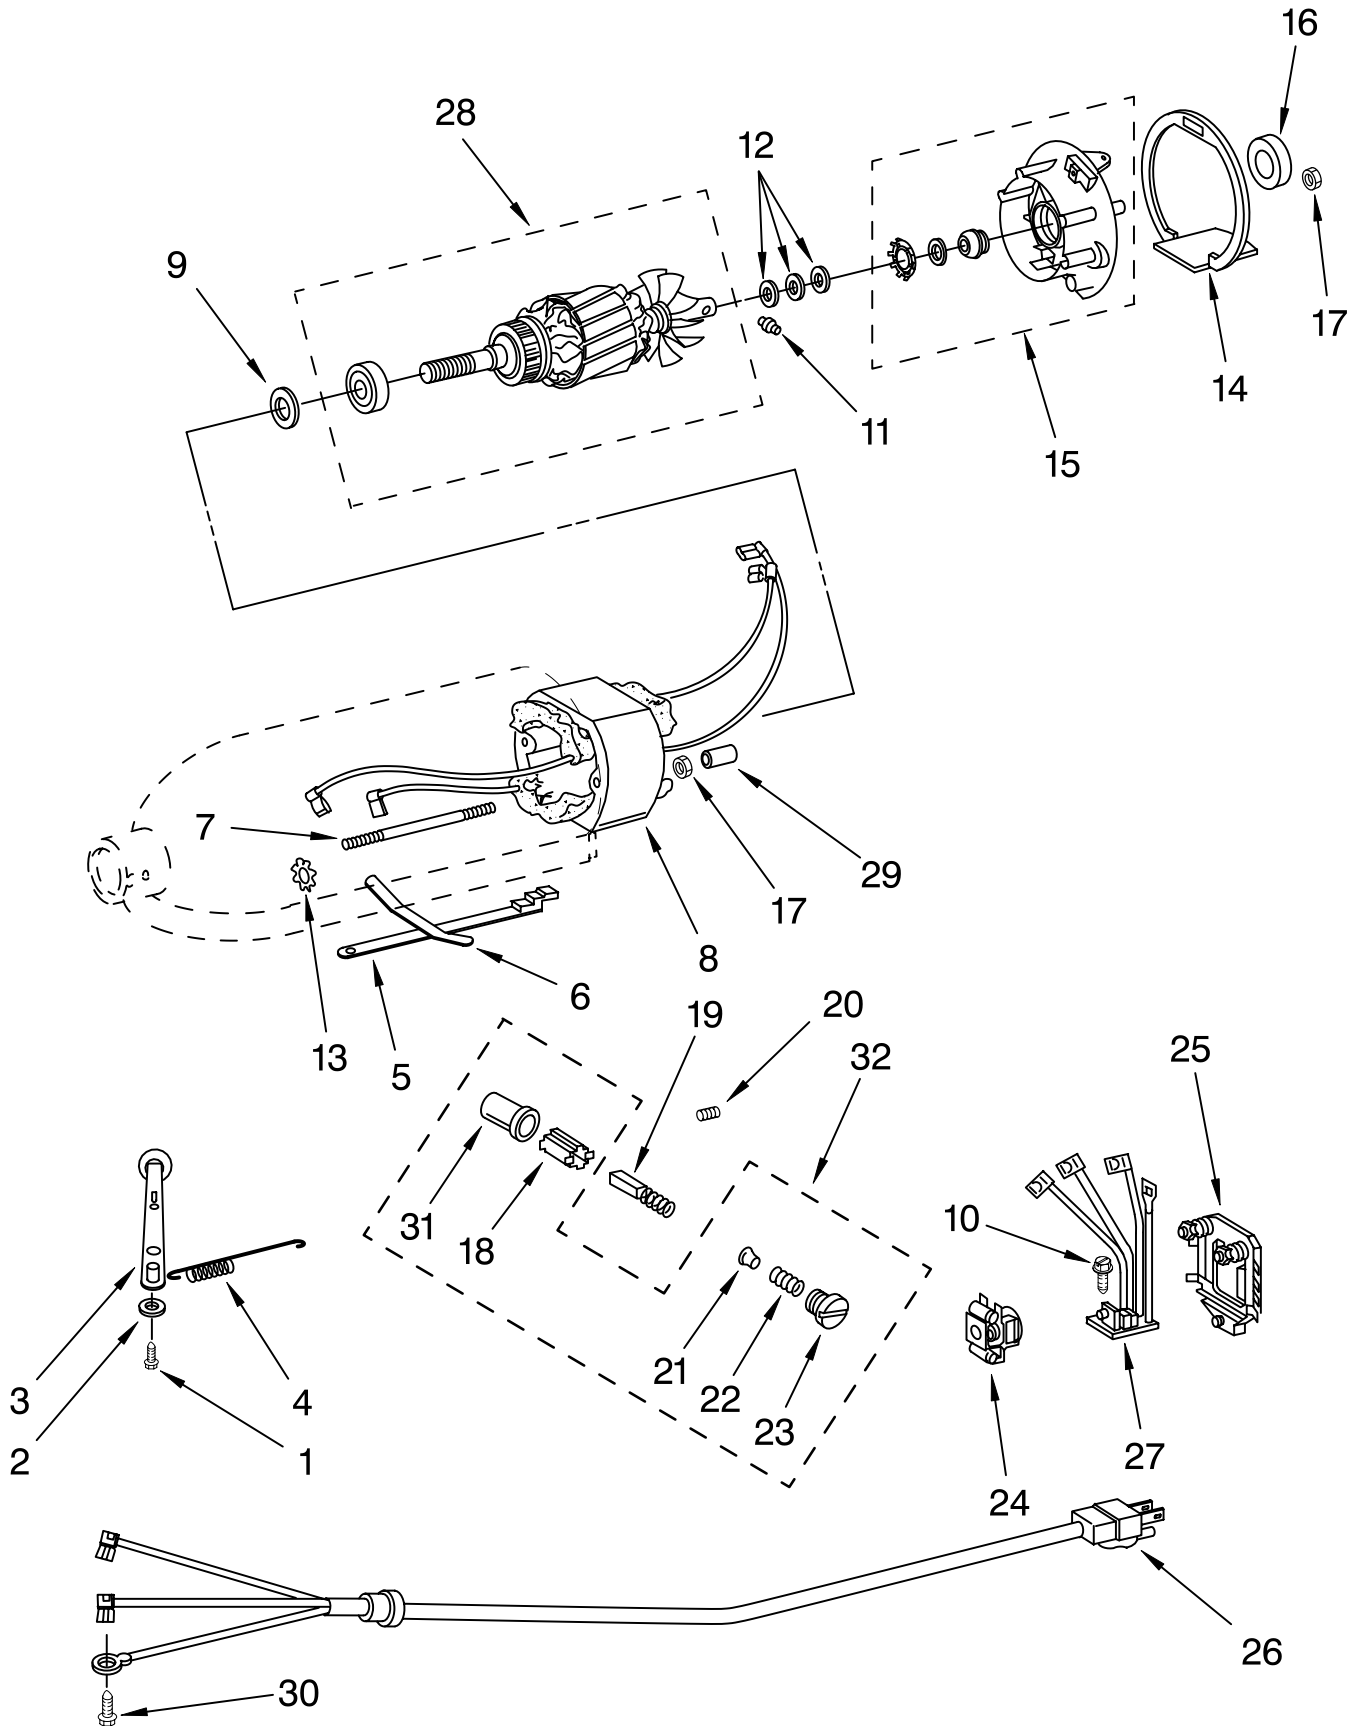

MOTOR AND CONTROL PARTS

For Variations of Model: 5K45SS__0

FOR ORDERING INFORMATION REFER TO PARTS PRICE LIST

MOTOR AND CONTROL PARTS

For Variations of Model: 5K45SS__0

Illus. No.	Part No.	DESCRIPTION	Illus. No.	Part No.	DESCRIPTION	Illus. No.	Part No.	DESCRIPTION
1	110679	Screw, Pivot	14	3184356	Seal, End	25	240904-2	Control Plate Assembly
2	116241	Washer, Spring	15	3180526	Bracket, Bearing Asm.	26		Cord, Power
3	9709276	Switch Lever And Stud	16	3180238	Washer		9702318	White (European)
4	3183680	Spring, Control Plate	17	8533905	Nut, Machine		9702314	White (UK)
5	3184176	Speed Link & Cam	18	240680	Insert, Brush Holder	27	9706596	Board, Phase Control
6	240205	Spring, Flat	19	9706416	Brush, Carbon	28	9708316	Armature & Bearing Assy (240V)
7	240769	Screw, Stator	20	9707926	Screw, Set	29	4162634	Sleeve, Motor Stud
8	9701670	Field Assembly	21	116286	Cap, Spring Seat	30	3184086	Screw
9	9704324	Washer, Ball Bearing (Front)	22	116287	Spring, Cap	31	3179908	Housing, Brush Holder
10	W10068260	Screw	23		Cap, Brush Holder	32	4162546	Brush Holder Assembly
11	16998	Stud, Governor Drive		3184212	Black			
12	3180162	Washer, Spacing	24	17830	Governor Assembly			
13	W10068270	Washer						

FOR ORDERING INFORMATION REFER TO PARTS PRICE LIST