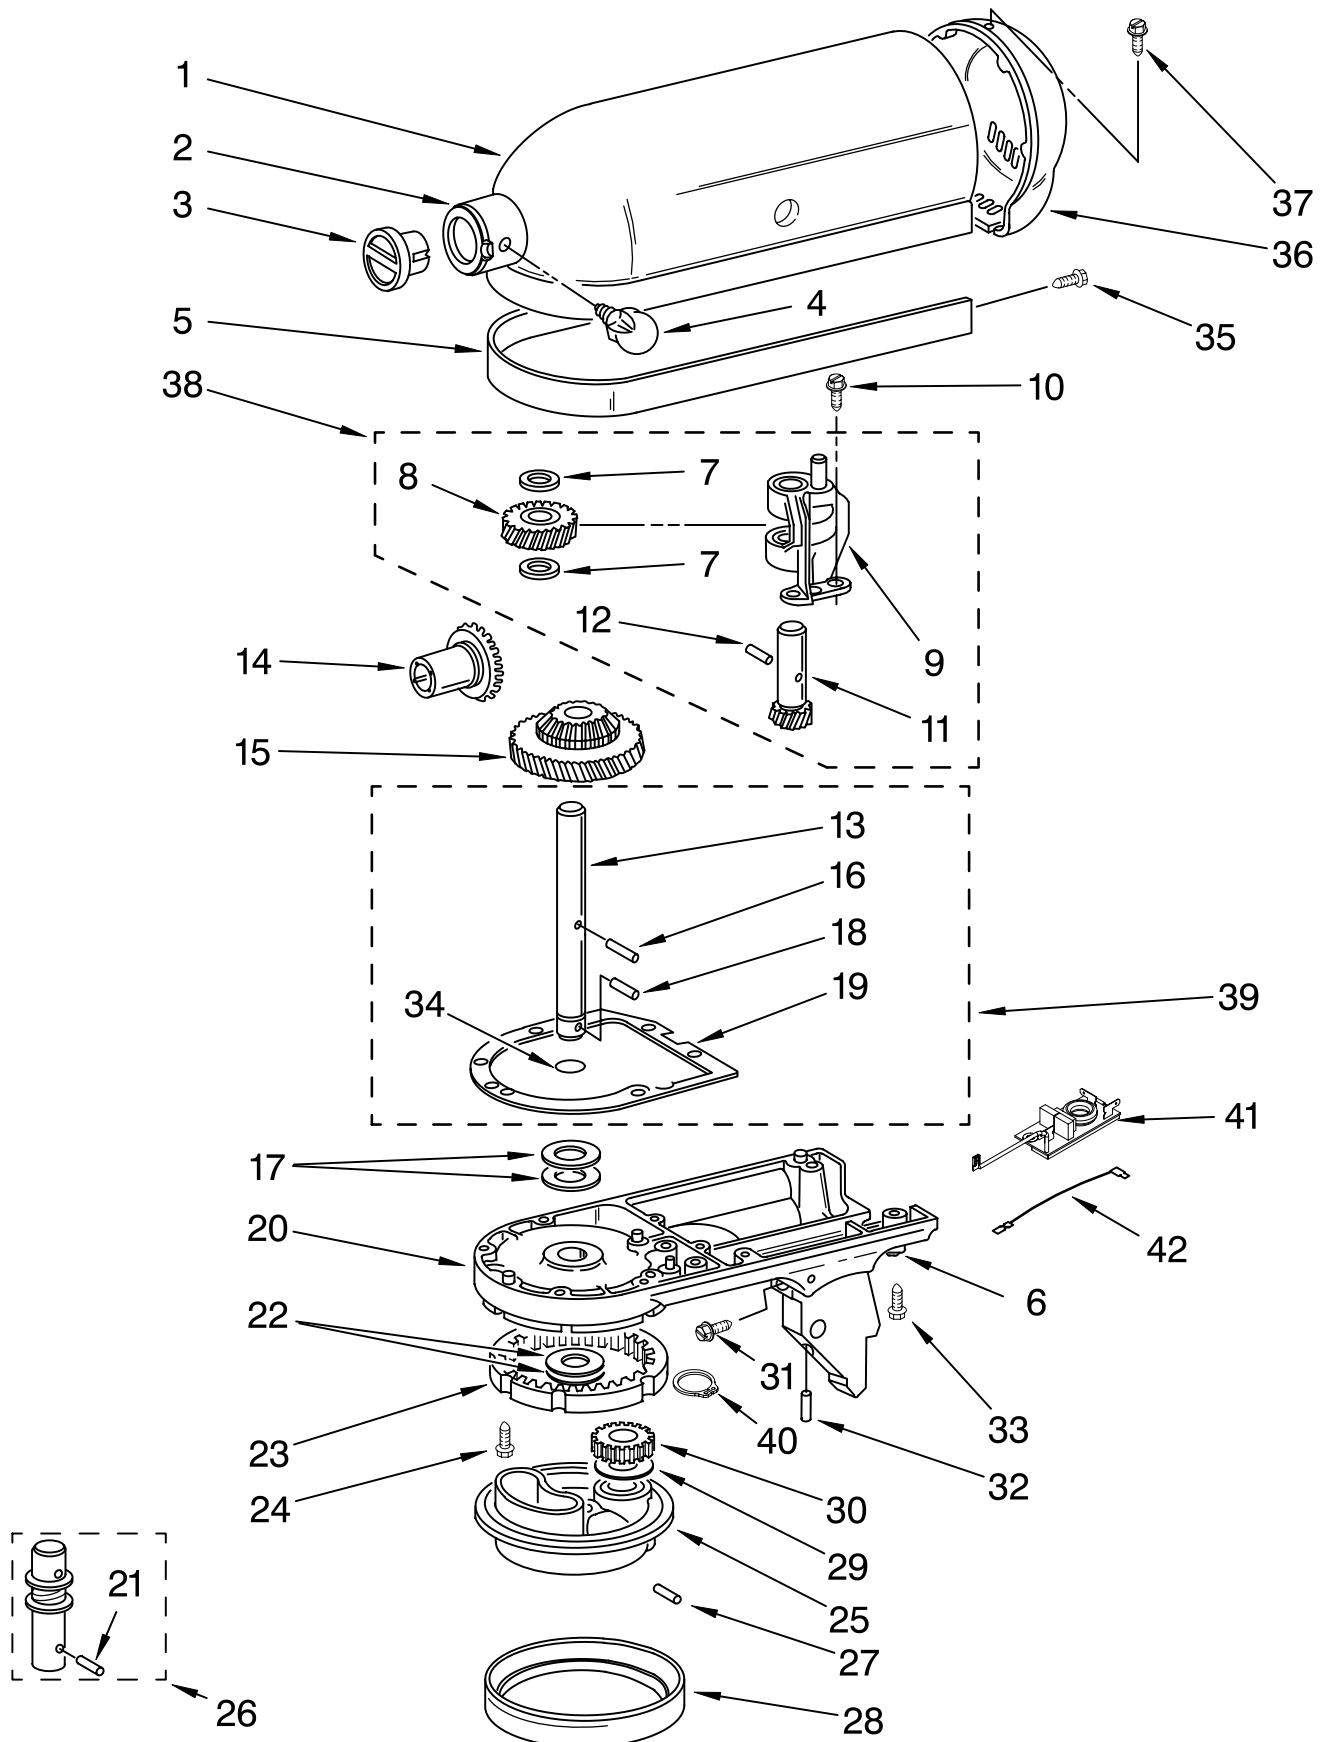

CASE, GEARING AND PLANETARY UNIT

For Variations of Model: 5K45SS_0

FOR ORDERING INFORMATION REFER TO PARTS PRICE LIST

CASE, GEARING AND PLANETARY UNIT

For Variations of Model: 5K45SS__0

Illus. No.	Part No.	DESCRIPTION	Illus. No.	Part No.	DESCRIPTION	Illus. No.	Part No.	DESCRIPTION
1	**	Gearcase Motor Housing	15	9709627	Bevel Pinion & Center Gear	29	9706090	Washer, Shim
2	16897	Ring, Attachment Hub	16	240018-1	Pin (Vertical Center Shaft)	30	9703903	Pinion, Gear
3	242765-2	Cap, Attachemnt Hub	17	3180163	Washer, Fiber	31	89411	Screw
4	9709194	Thumb Screw	18	9705443	Pin, Groove	32	3400203	Screw, Set
5	**	Band, Trim	19	4162324	Gasket, Transmission Case	33	3400225	Screw
6	8533914	Lock Washer	20	**	Lower Gear Case	34	67500-55	"O" Ring
7	3180161	Washer, Shim	21	9704677	Pin, Groove	35	311932	Screw, Self Tapping
8	4162897	Worm Gear	22	3180163	Washer, Fiber	36	**	Cover, End
9	240308	Worm Gear Bracket And Bearing	23	9703904	Gear, Internal	37	4162914	Screw
10	3400022	Screw	24	103994	Screw, Special	38	240309-2	Worm & Pinion Gears Assembly
11	240210-2	Gear, Shaft and Pinion	25	**	Planetary	39	4160474	Center Shaft & "O" Ring
12	9705444	Pin (Worm Gear)	26	3184052	Agitator Shaft Assembly	40	9703438	Ring
13	240026	Shaft, Vertical Center	27	240018-1	Pin (Agitator Shaft)	41	9705132	RFI Filter
14	9705130	Gear, Attachment Hub Bevel	28	240285	Ring, Planetary Drip	42	9702311	Lead, Filter (to Control Board)

**Refer to Page 2
Color Variation Parts

FOR ORDERING INFORMATION REFER TO PARTS PRICE LIST