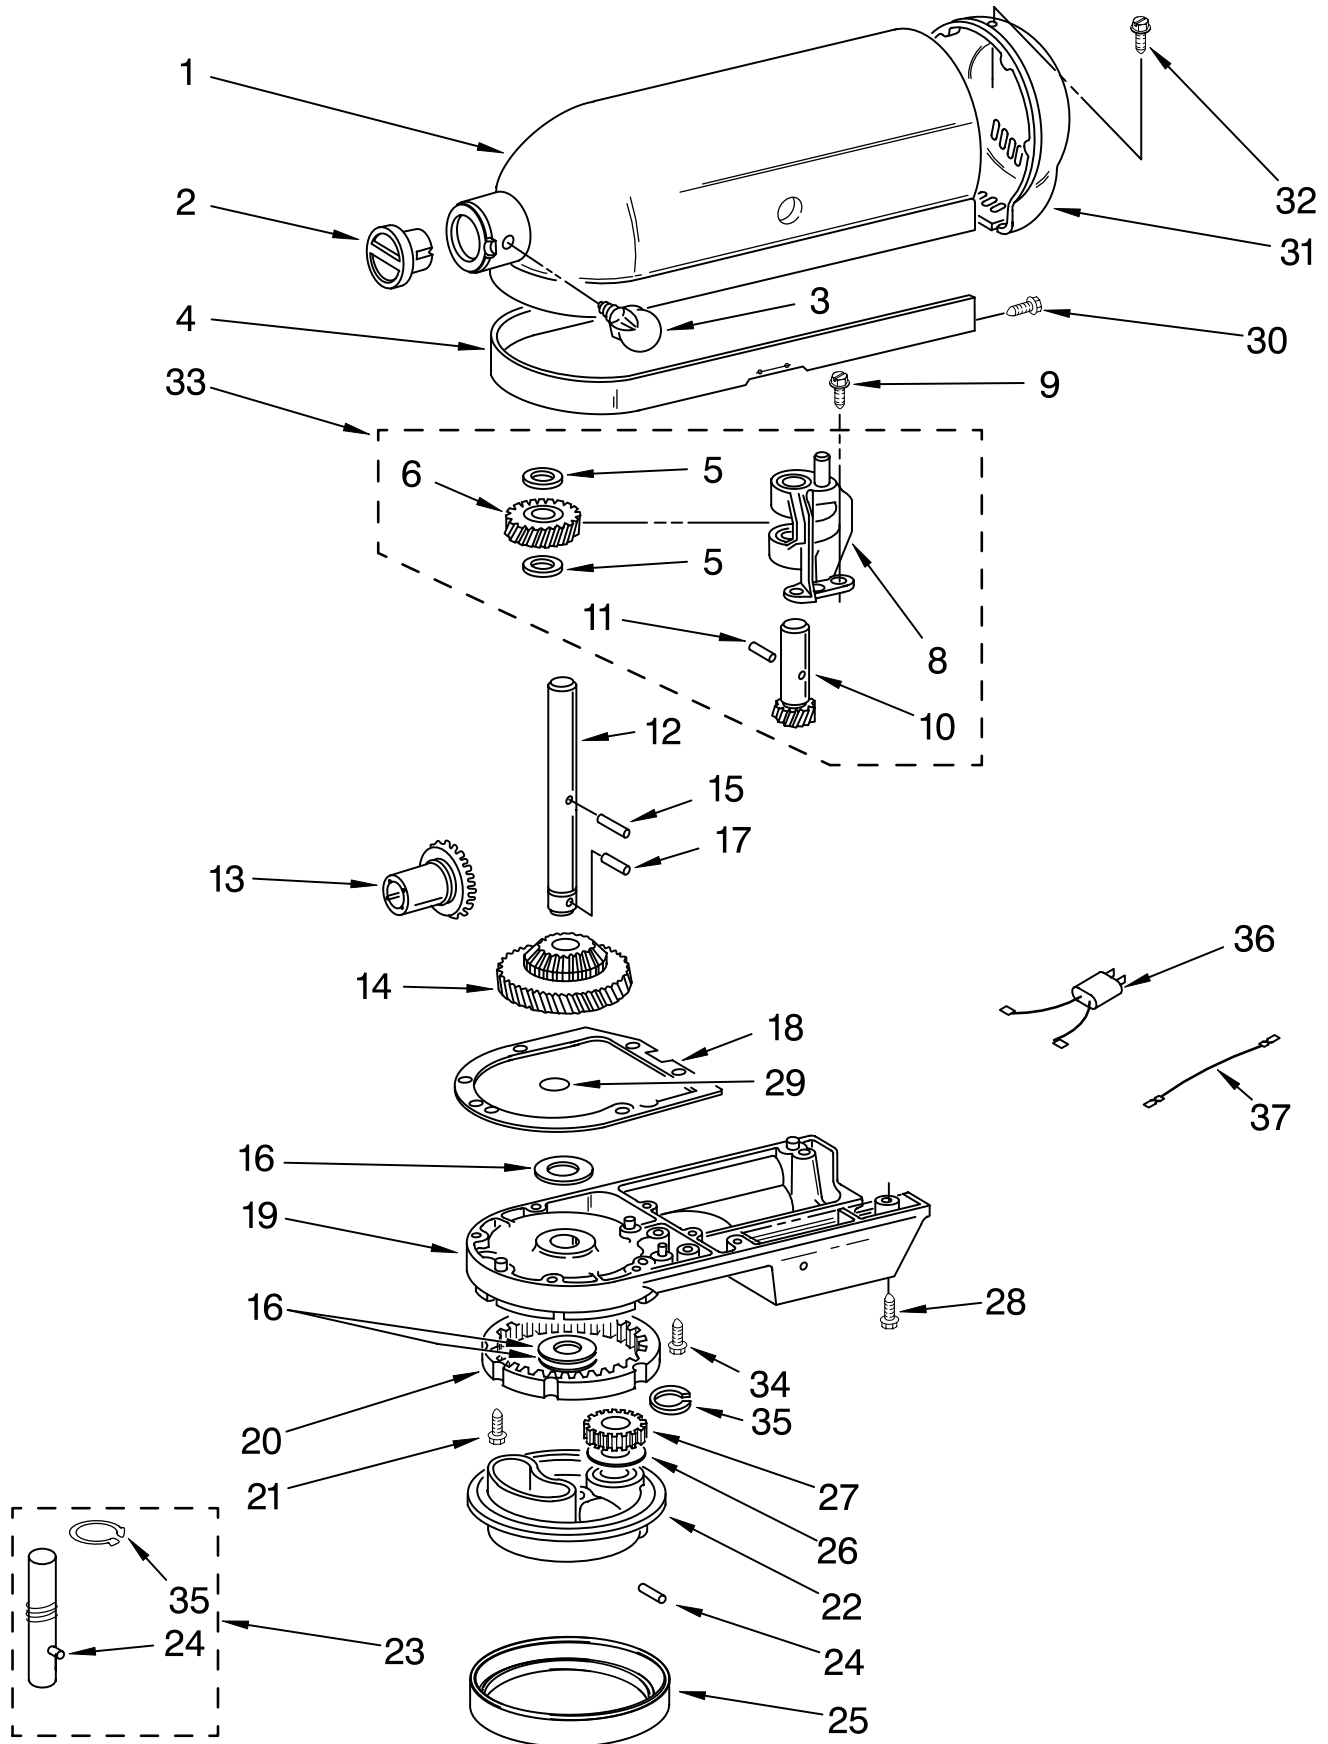

CASE, GEARING AND PLANETARY UNIT

FOR MODEL: 5K5SS__3

FOR ORDERING INFORMATION REFER TO PARTS PRICE LIST

CASE, GEARING AND PLANETARY UNIT

FOR MODEL: 5K5SS__3

Illus. No.	Part No.	DESCRIPTION
1	**	Gearcase Motor Housing
2		Cap, Attachment Hub
3	242765-2	Chrome Thumb Screw
4	9709194	Black Band, Trim
5	3180161	Washer, Fiber
6	4162897	Gear, Worm
8	240308	Bracket, Worm Gear (Incl. Bearing)
9	3400022	Screw And L.W. Assy.
10	240210-2	Shaft & Pinion
11	9705444	Pin
12	240026	Shaft, Vertical Center
13	9705130	Gear, Attachment Hub
14	9709627	Gear, Bevel Pinion & Center
15	240018-1	Pin, Agitator Shaft
16	3180163	Washer, Shim
17	9705443	Pin
18	4162324	Gasket, Transmission
19	**	Lower Gear Case
20	9703904	Gear, Internal
21	103994	Screw
22	**	Planetary
23	3184052	Agitator Shaft
24	9704677	Pin, Groove
25	240285	Ring, Planetary Drip
26	9706090	Washer
27	9703903	Pinion, Gear (Agitator Shaft)
28	3400025	Screw
29	67500-55	"O" Ring
30	311932	Screw
31	**	Cover, End
32	4162914	Screw
33	240309-2	Gear, Worm Assy
34	3400026	Screw
35	9703438	Ring, Retaining
36	9705132	RFI Filter
37	9702311	Lead, Filter

**Refer to Page 2
Color Variation Parts