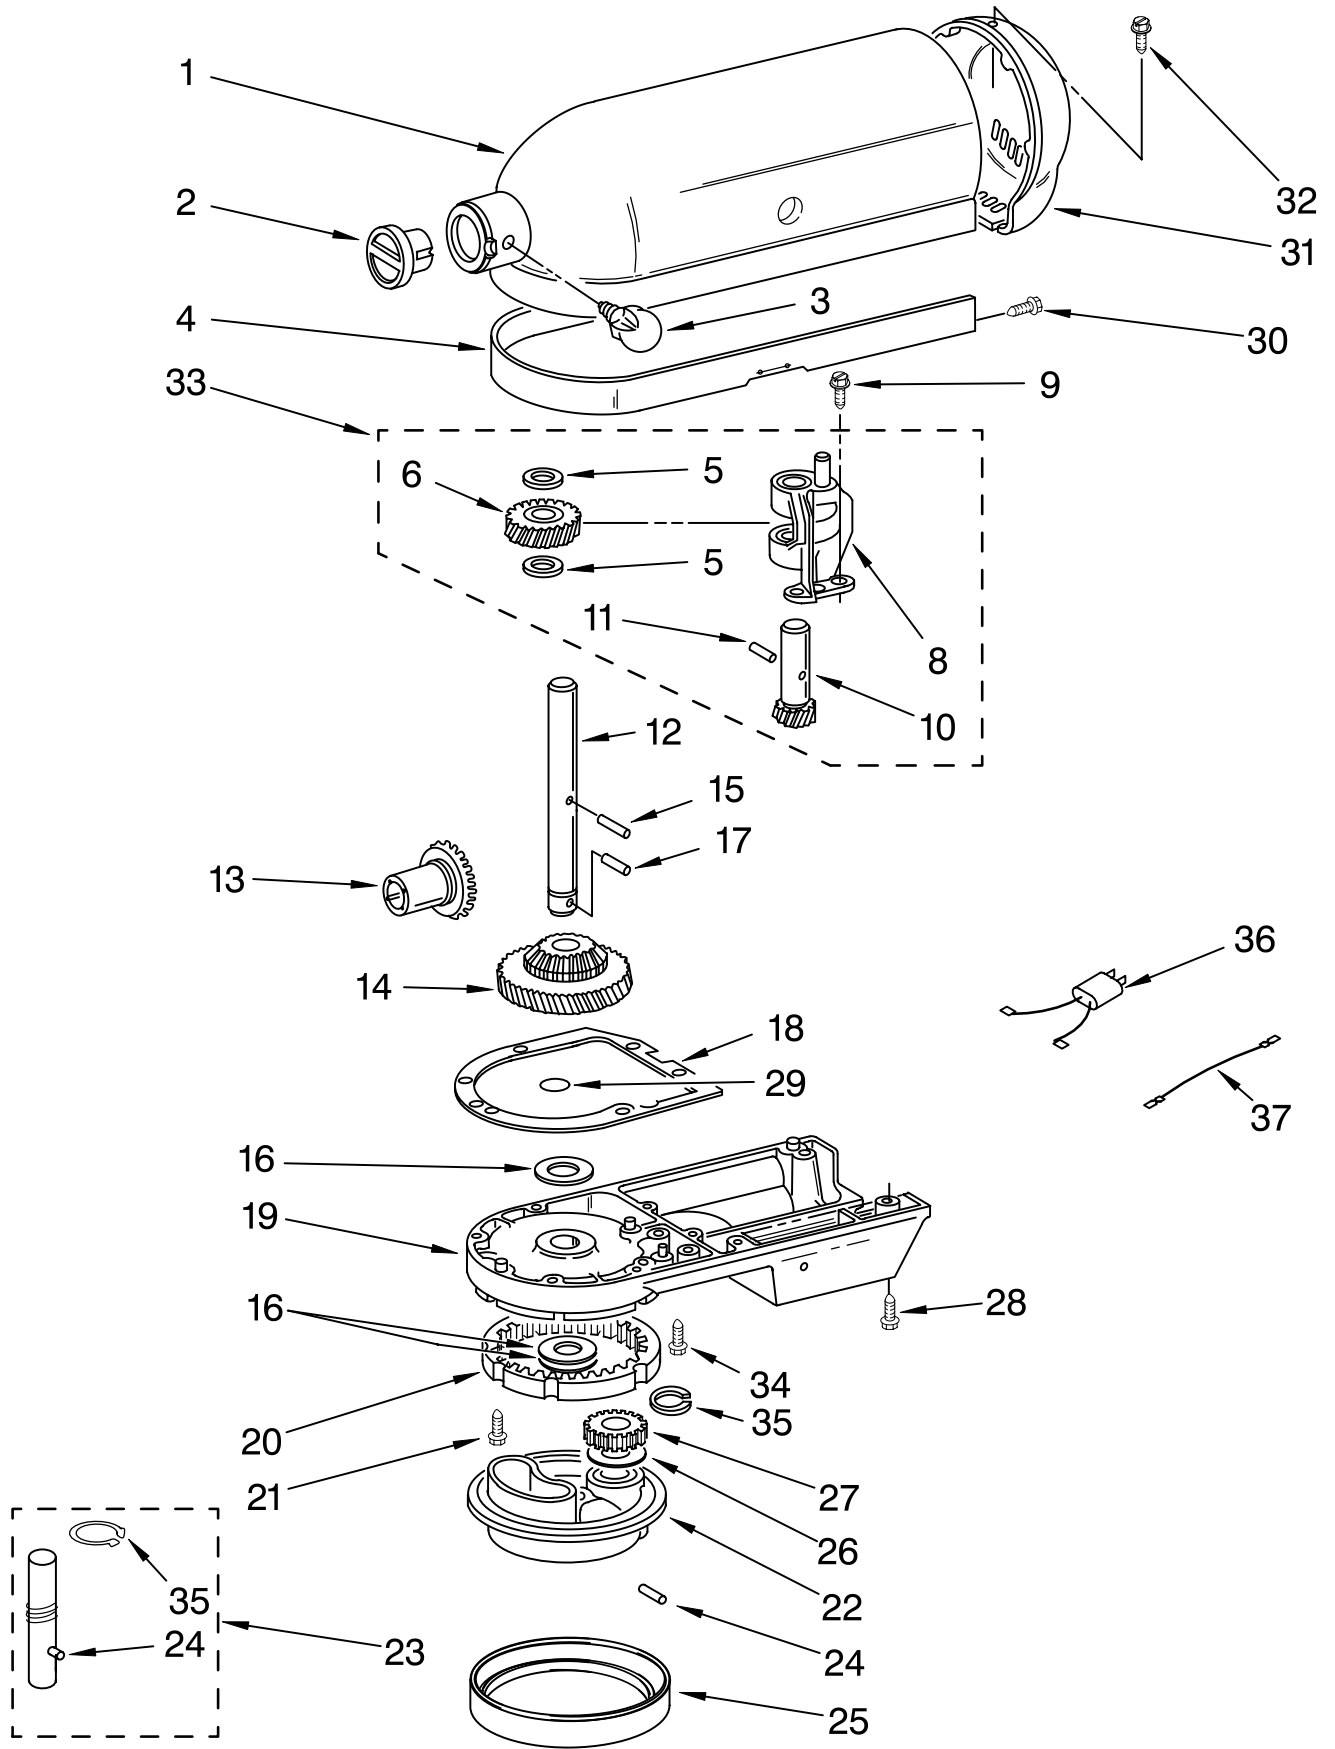

CASE, GEARING AND PLANETARY UNIT

FOR MODEL: 5K5SS__3

FOR ORDERING INFORMATION REFER TO PARTS PRICE LIST

CASE, GEARING AND PLANETARY UNIT

FOR MODEL: 5K5SS__3

Illus. No.	Part No.	DESCRIPTION
1	**	Gearcase Motor Housing
2		Cap, Attachment Hub
3	242765-2	Chrome Thumb Screw
4	9709194	Black Band, Trim
5	3180161	Washer, Fiber
6	4162897	Gear, Worm
8	240308	Bracket, Worm Gear (Incl. Bearing)
9	3400022	Screw And L.W. Assy.
10	240210-2	Shaft & Pinion
11	9705444	Pin
12	240026	Shaft, Vertical Center
13	9705130	Gear, Attachment Hub
14	9709627	Gear, Bevel Pinion & Center
15	240018-1	Pin, Agitator Shaft
16	3180163	Washer, Shim
17	9705443	Pin
18	4162324	Gasket, Transmission
19	**	Lower Gear Case
20	9703904	Gear, Internal
21	103994	Screw
22	**	Planetary
23	3184052	Agitator Shaft
24	9704677	Pin, Groove
25	240285	Ring, Planetary Drip
26	9706090	Washer
27	9703903	Pinion, Gear (Agitator Shaft)
28	3400025	Screw
29	67500-55	"O" Ring
30	311932	Screw
31	**	Cover, End
32	4162914	Screw
33	240309-2	Gear, Worm Assy
34	3400026	Screw
35	9703438	Ring, Retaining
36	9705132	RFI Filter
37	9702311	Lead, Filter

**Refer to Page 2
Color Variation Parts

FOR ORDERING INFORMATION REFER TO PARTS PRICE LIST