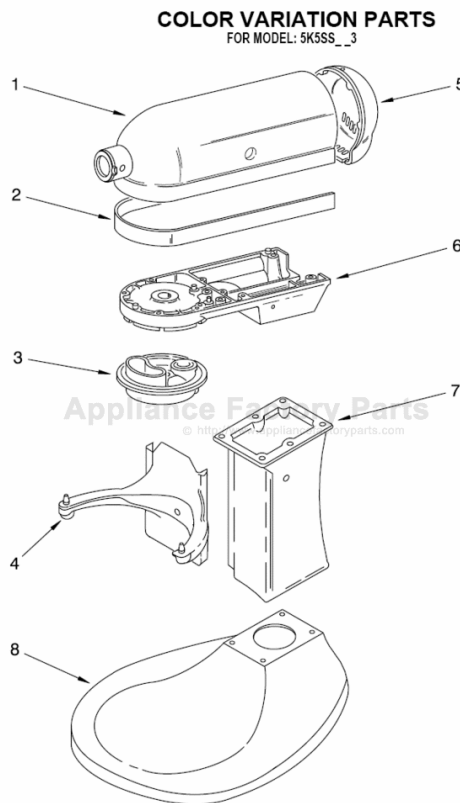

[Find Your KITCHENAID Mixer Parts - Select From 532 Models](#)

----- Manual continues below -----