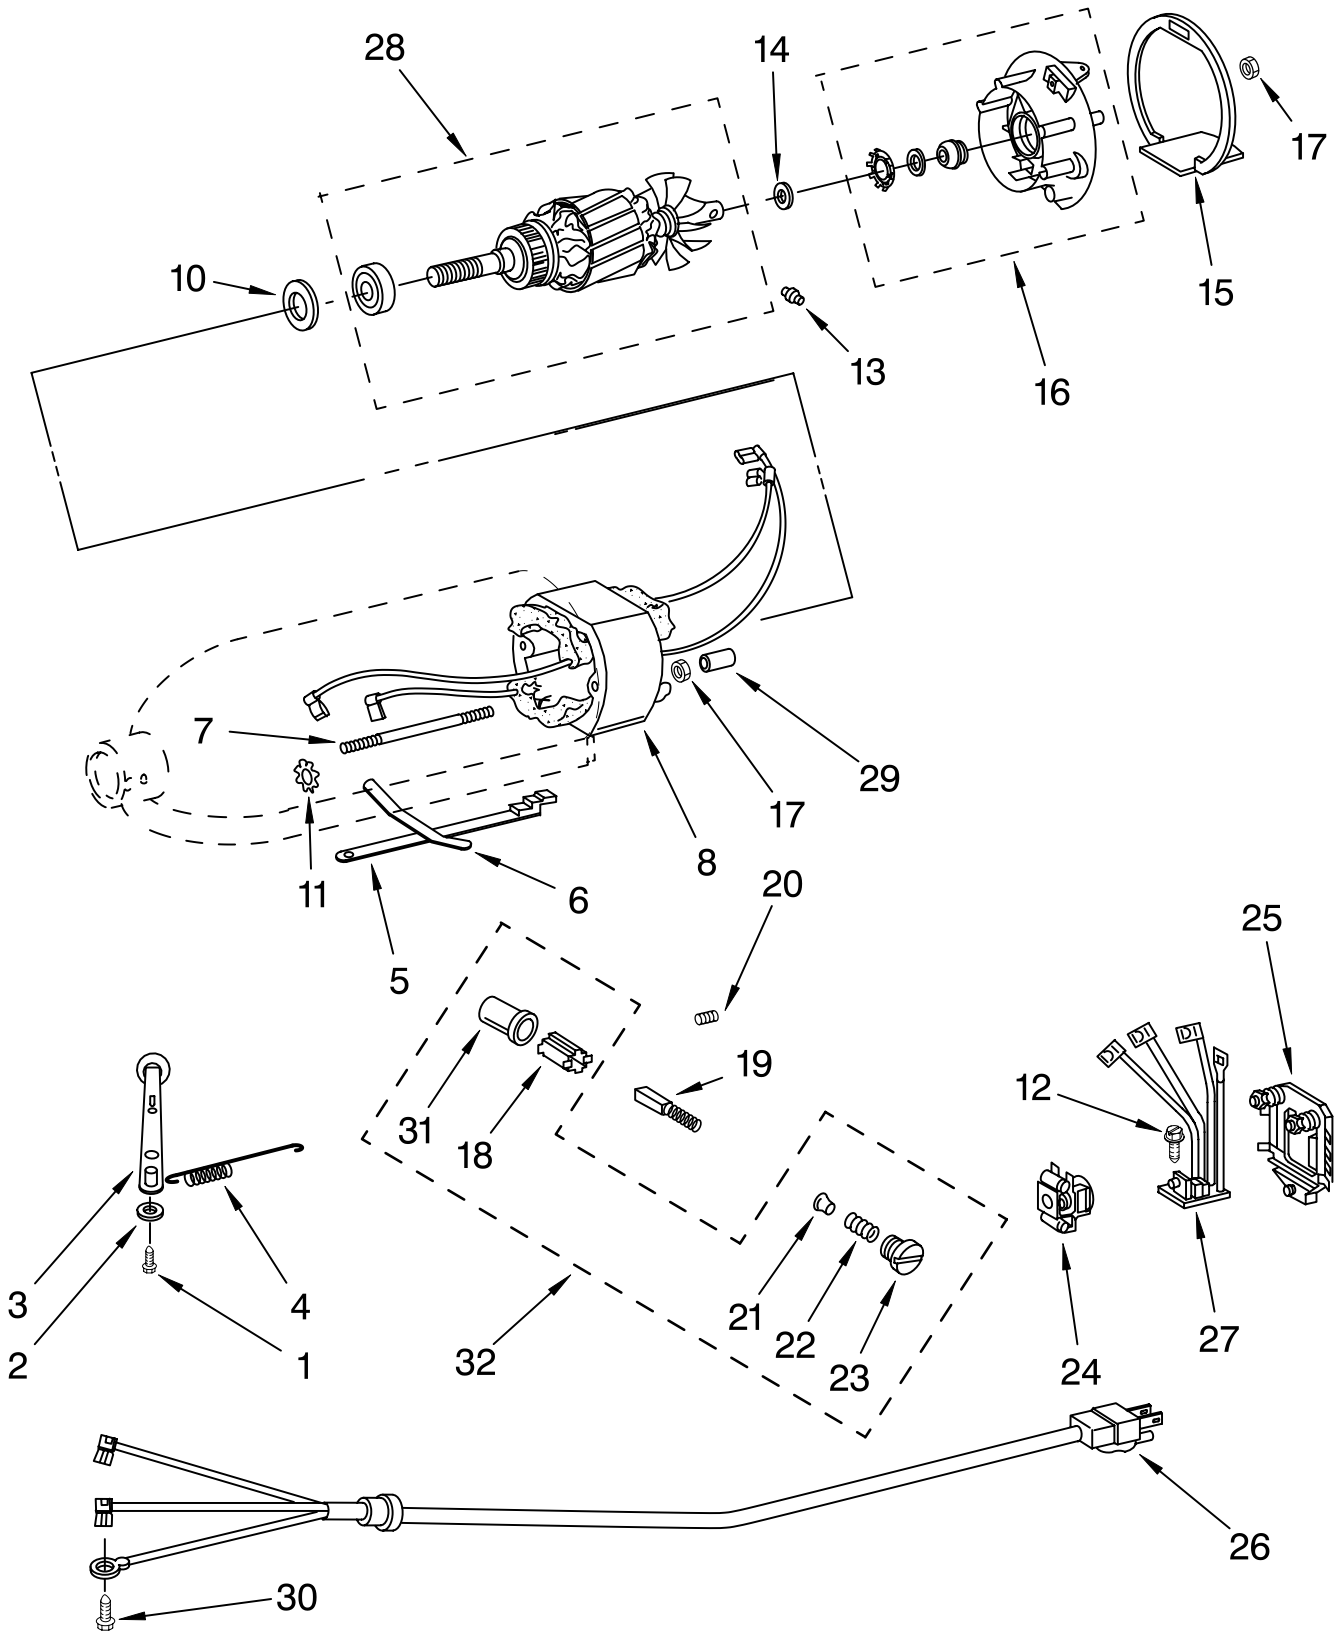

MOTOR AND CONTROL PARTS

FOR MODEL: 5K5SS__3

FOR ORDERING INFORMATION REFER TO PARTS PRICE LIST

MOTOR AND CONTROL PARTS

FOR MODEL: 5K5SS__3

Illus. No.	Part No.	DESCRIPTION
1	110679	Screw
2	116241	Washer, Spring
3		Control Lever Asy
	9709276	Black
4	3183680	Spring, Control Plate
5	3184176	Speed Link & Cam
6	240205	Spring, Flat
7	240769	Screw, Stator
8	9701670	Field Assembly
10	9704324	Washer, Ball Bearing (Front)
11	W10068270	Washer
12	W10068260	Screw
13	16998	Stud, Governor Drive
14	3180162	Washer
15	3184356	Seal, End
16	3180526	Bracket, Bearing Assembly
17	8533905	Nut, Machine
18	240680	Insert, Brush Holder
19	9706416	Brush & Spring Assembly
20	9707926	Screw
21	116286	Cap, Seat Spring
22	116287	Spring, Cap
23		Cap, Brush Holder
	3184212	Black
24	17830	Governor Assembly
25	240904-2	Control Plate Assembly
26		Cord, Power
	9702318	White
27	9706596	Phase Control Board Assembly
28	9708316	Armature & Bearing (240V)
29	4162634	Sleeve, Motor Stud
30	3184609	Screw
31	3179908	Housing, Brush Holder
32	4162546	Holder, Brush Asm

FOR ORDERING INFORMATION REFER TO PARTS PRICE LIST