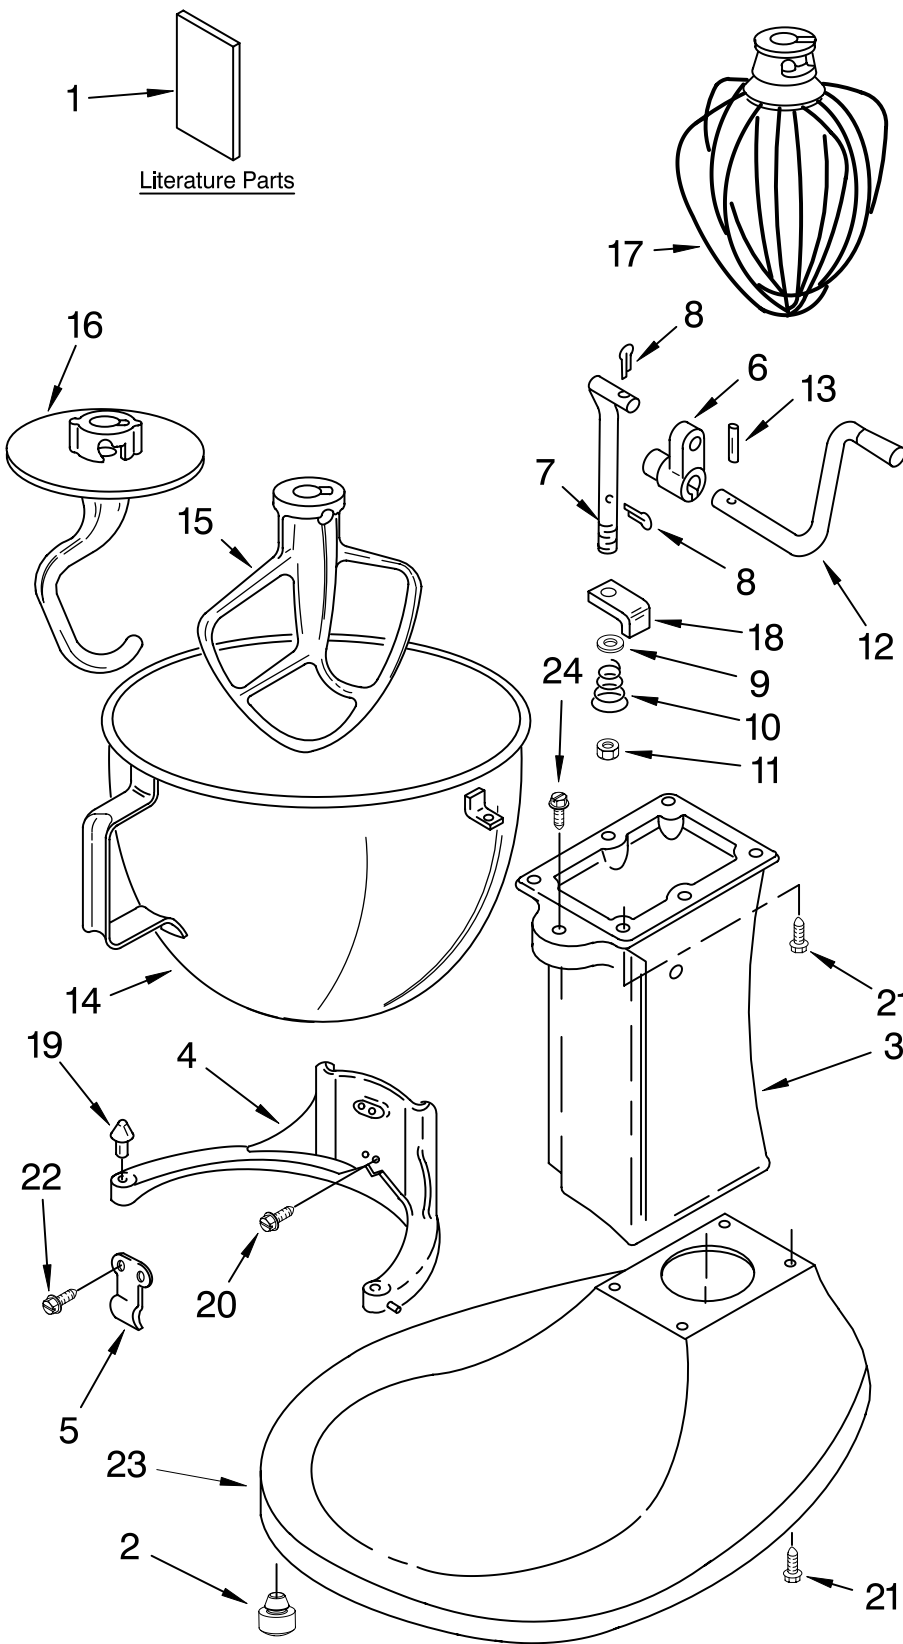

FOR ORDERING INFORMATION REFER TO PARTS PRICE LIST

BASE AND PEDESTAL UNIT

FOR MODEL: 5K5SS__3

Illus. No.	Part No.	DESCRIPTION
1		Literature Parts
	9706978	Use & Care Guide
	8212364	Repair Parts List
2	9708649	Foot, Rubber
3	**	Column Assembly
4	**	Bowl Support
5	3182857	Latch, Bowl Spring
6	241764	Arm, Bowl Lift
7	9085	Rod, Bowl Lift
8	9704608	Pin, Cotter
9	WS00323	Washer
10	9237	Spring
11	8533907	Nut
12	9079	Handle, Bowl Lift
13	9703442	Roll Pin
14	4162116	Bowl (5 Qt)
15	9707670	Beater, Flat
16	9708033	Hook, Dough
17	9704309	Whip, Wire
18	240169	Bracket, Bowl Lift
19	240185	Pin, Bowl
20	3400018	Screw
21	240912	Screw
22	3400024	Screw
23	**	Base & Foot Assy
24	3182904	Screw

FOR MODEL: 5K5SS__3

Illus. No.	Part No.	DESCRIPTION
1	110679	Screw
2	116241	Washer, Spring
3		Control Lever Asy
	9709276	Black
4	3183680	Spring, Control Plate
5	3184176	Speed Link & Cam
6	240205	Spring, Flat
7	240769	Screw, Stator
8	9701670	Field Assembly
10	9704324	Washer, Ball Bearing (Front)
11	W10068270	Washer
12	W10068260	Screw
13	16998	Stud, Governor Drive
14	3180162	Washer
15	3184356	Seal, End
16	3180526	Bracket, Bearing Assembly
17	8533905	Nut, Machine
18	240680	Insert, Brush Holder
19	9706416	Brush & Spring Assembly
20	9707926	Screw
21	116286	Cap, Seat Spring
22	116287	Spring, Cap
23		Cap, Brush Holder
	3184212	Black
24	17830	Governor Assembly
25	240904-2	Control Plate Assembly
26		Cord, Power
	9702318	White
27	9706596	Phase Control Board Assembly
28	9708316	Armature & Bearing (240V)
29	4162634	Sleeve, Motor Stud
30	3184609	Screw
31	3179908	Housing, Brush Holder
32	4162546	Holder, Brush Asm