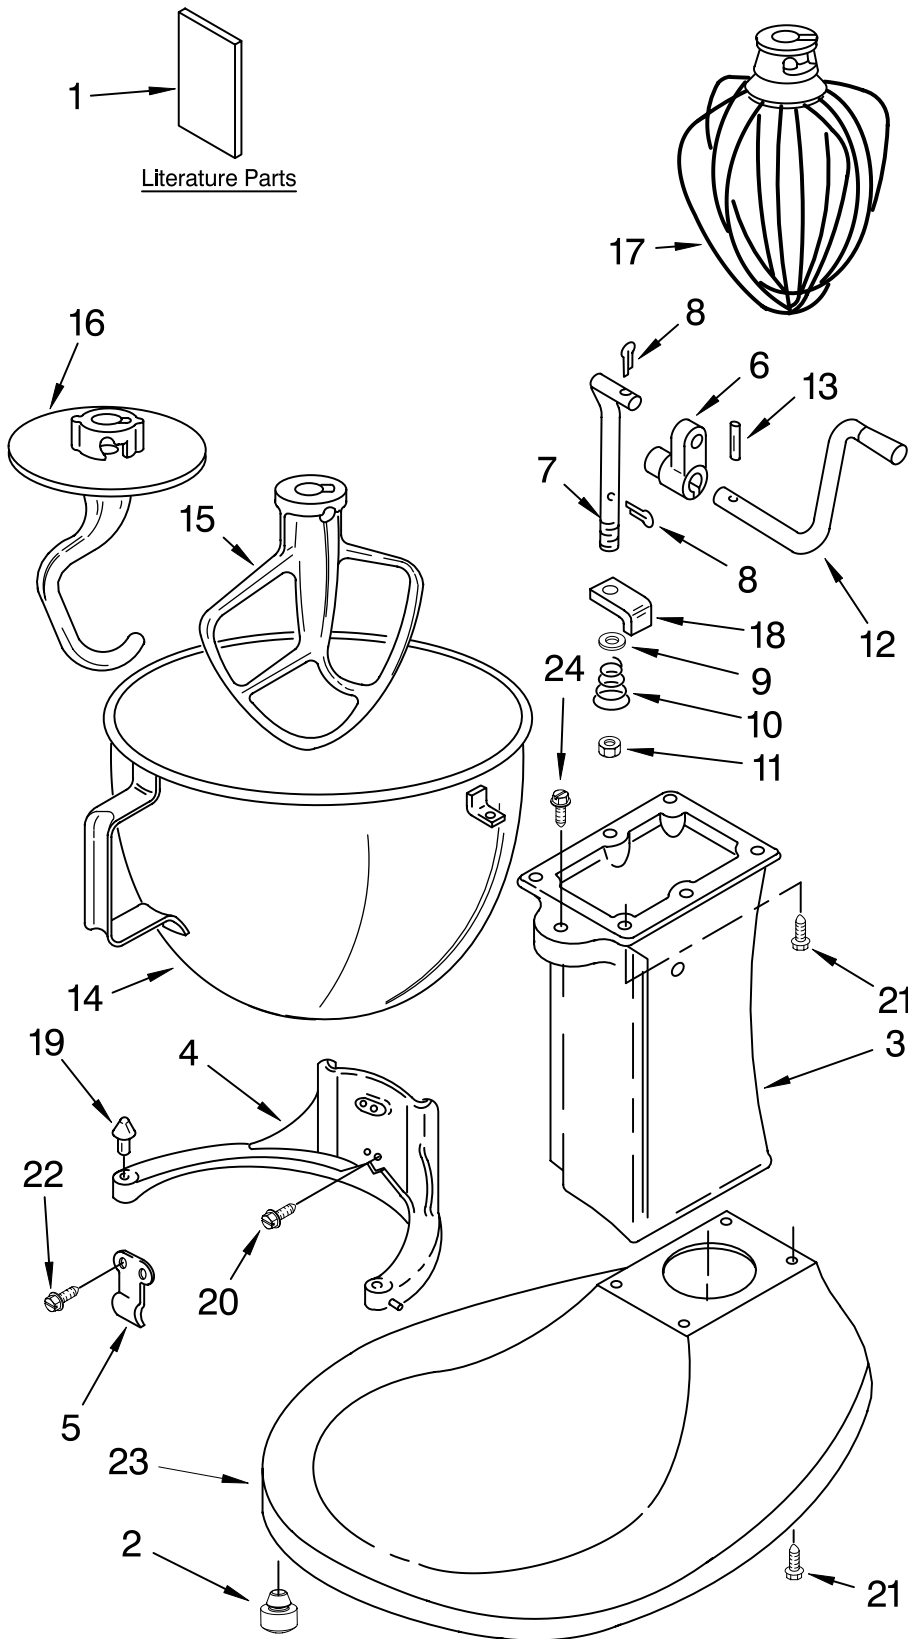

FOR ORDERING INFORMATION REFER TO PARTS PRICE LIST

BASE AND PEDESTAL UNIT

FOR MODEL: 5K5SS__3

Illus. No.	Part No.	DESCRIPTION
1		Literature Parts
	9706978	Use & Care Guide
	8212364	Repair Parts List
2	9708649	Foot, Rubber
3	**	Column Assembly
4	**	Bowl Support
5	3182857	Latch, Bowl Spring
6	241764	Arm, Bowl Lift
7	9085	Rod, Bowl Lift
8	9704608	Pin, Cotter
9	WS00323	Washer
10	9237	Spring
11	8533907	Nut
12	9079	Handle, Bowl Lift
13	9703442	Roll Pin
14	4162116	Bowl (5 Qt)
15	9707670	Beater, Flat
16	9708033	Hook, Dough
17	9704309	Whip, Wire
18	240169	Bracket, Bowl Lift
19	240185	Pin, Bowl
20	3400018	Screw
21	240912	Screw
22	3400024	Screw
23	**	Base & Foot Assy
24	3182904	Screw

**Refer to Page 2
Color Variation Parts

MOTOR AND CONTROL PARTS

FOR MODEL: 5K5SS_3

FOR ORDERING INFORMATION REFER TO PARTS PRICE LIST

MOTOR AND CONTROL PARTS

FOR MODEL: 5K5SS__3

Illus. No.	Part No.	DESCRIPTION
1	110679	Screw
2	116241	Washer, Spring
3		Control Lever Asy
	9709276	Black
4	3183680	Spring, Control Plate
5	3184176	Speed Link & Cam
6	240205	Spring, Flat
7	240769	Screw, Stator
8	9701670	Field Assembly
10	9704324	Washer, Ball Bearing (Front)
11	W10068270	Washer
12	W10068260	Screw
13	16998	Stud, Governor Drive
14	3180162	Washer
15	3184356	Seal, End
16	3180526	Bracket, Bearing Assembly
17	8533905	Nut, Machine
18	240680	Insert, Brush Holder
19	9706416	Brush & Spring Assembly
20	9707926	Screw
21	116286	Cap, Seat Spring
22	116287	Spring, Cap
23		Cap, Brush Holder
	3184212	Black
24	17830	Governor Assembly
25	240904-2	Control Plate Assembly
26		Cord, Power
	9702318	White
27	9706596	Phase Control Board Assembly
28	9708316	Armature & Bearing (240V)
29	4162634	Sleeve, Motor Stud
30	3184609	Screw
31	3179908	Housing, Brush Holder
32	4162546	Holder, Brush Asm