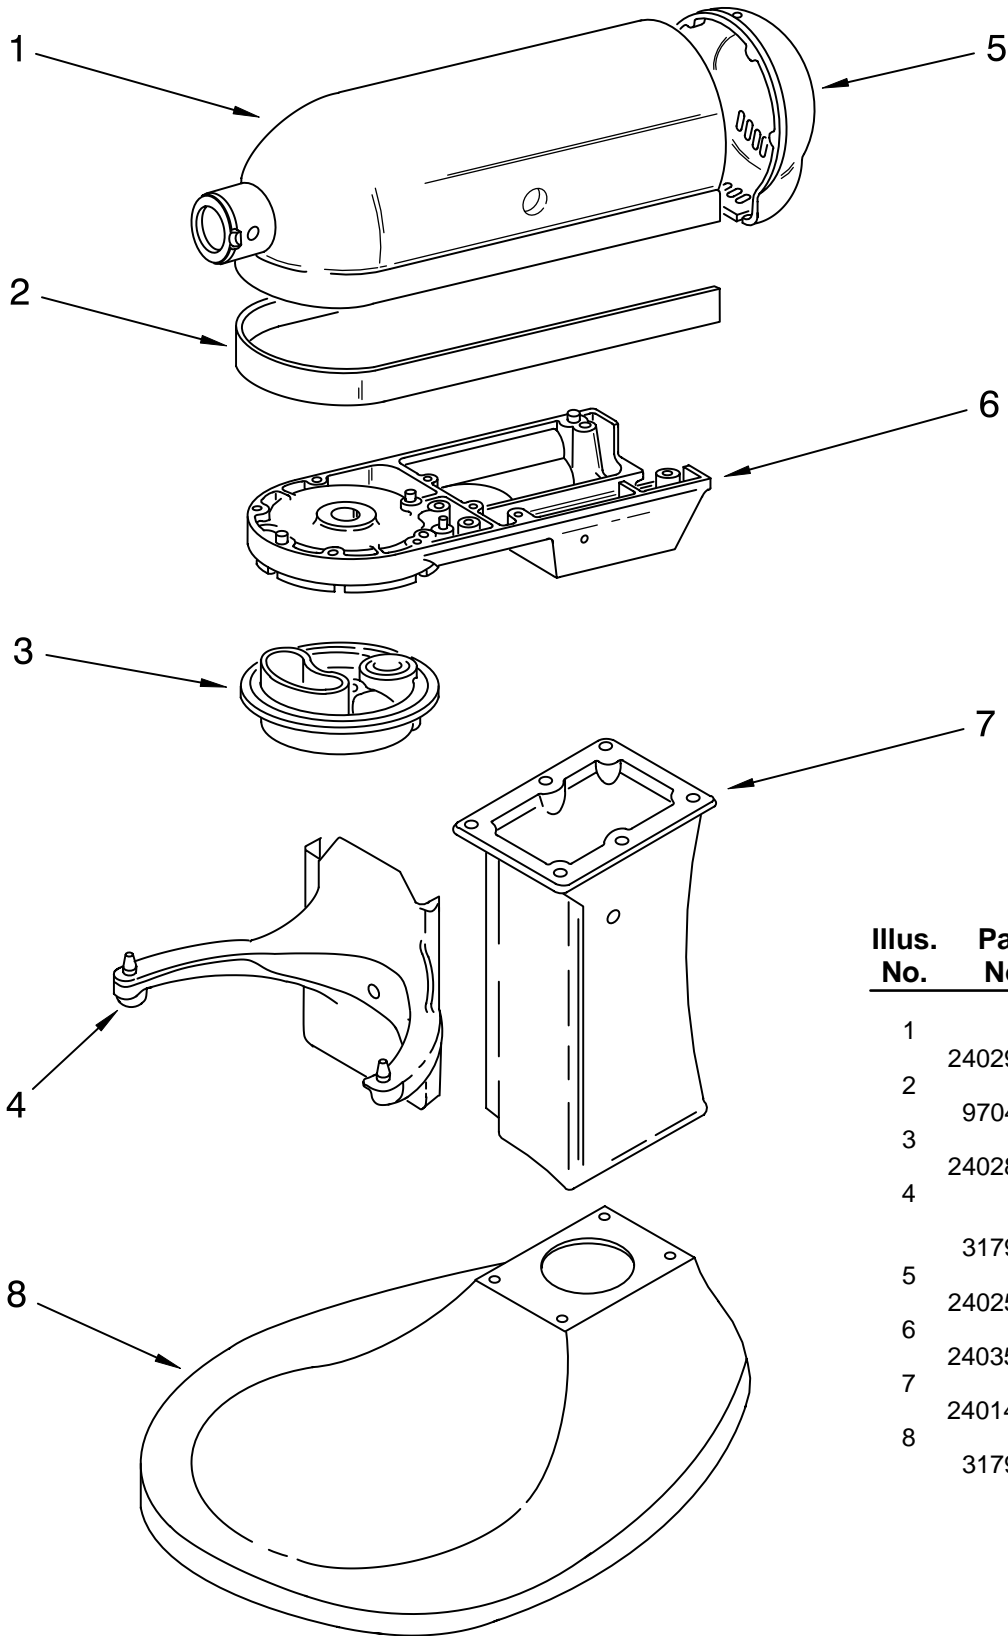

COLOR VARIATION PARTS

FOR MODEL: 5K5SS_3

Illus. No.	Part No.	DESCRIPTION
1	240291-1	Motor Housing White
2	9704633	Trim Band Black
3	240286-1	Planetary White
4	3179300	Bowl Support & Pins White
5	240253-1	End Cover White
6	240354-3	Lower Gearcase White
7	240148-4	Column White
8	3179280	Base & Foot Assy White

FOR ORDERING INFORMATION REFER TO PARTS PRICE LIST