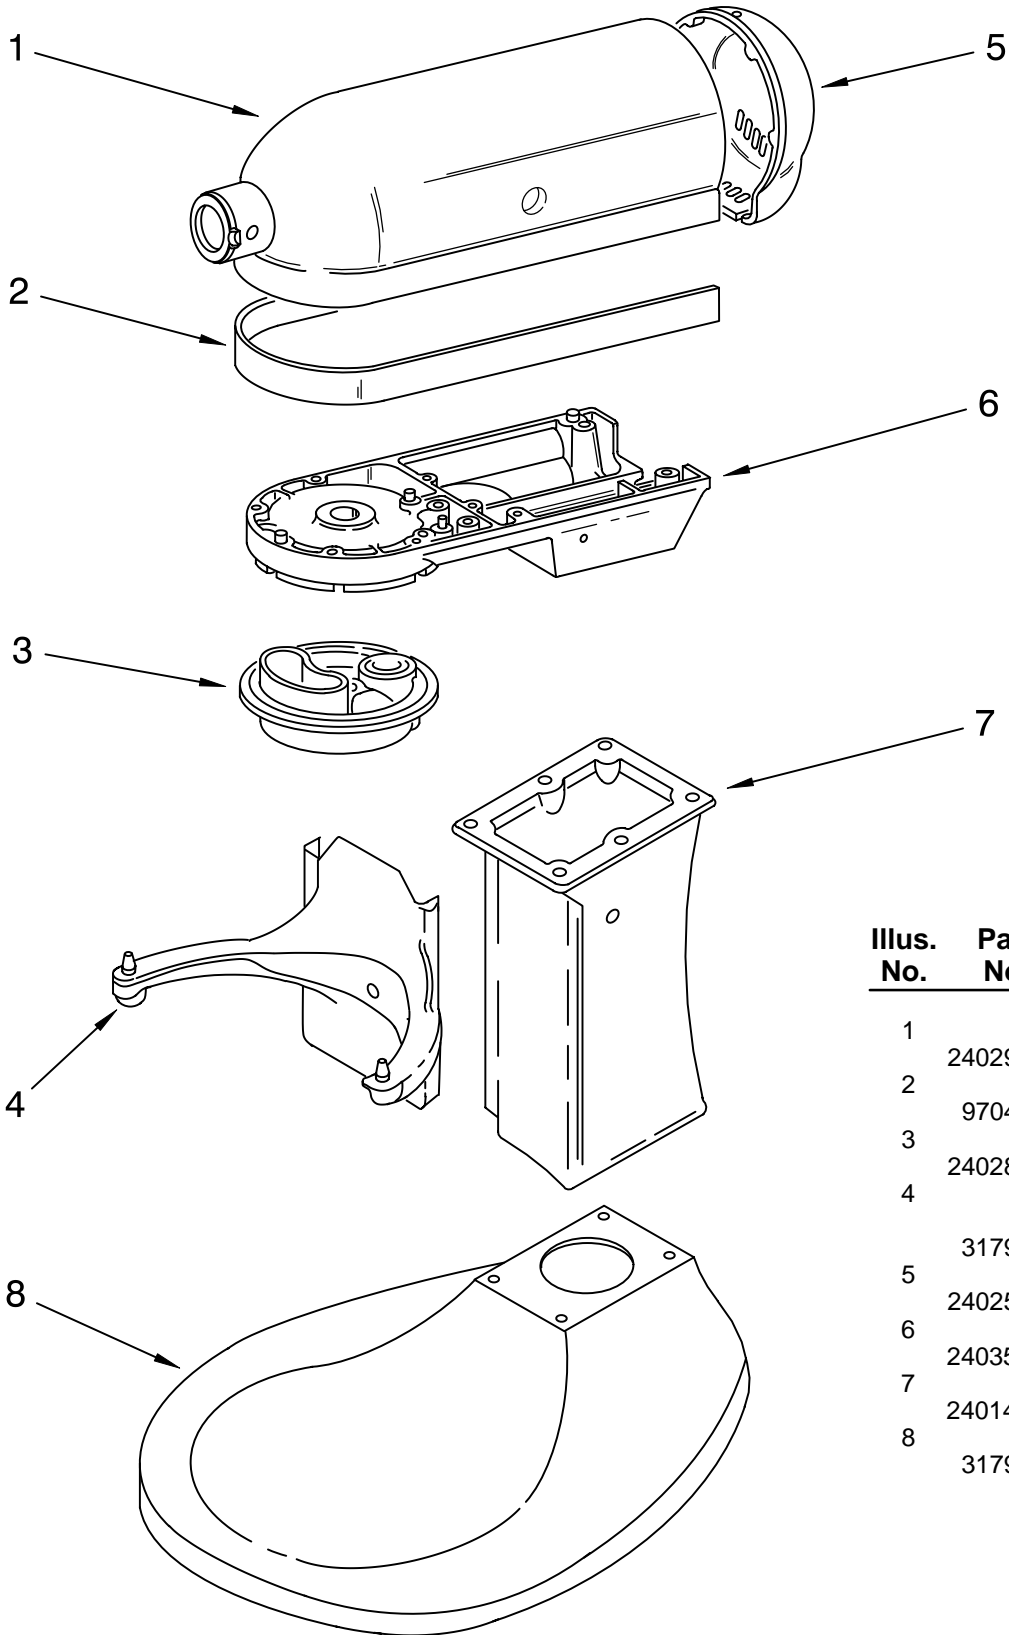

FOR CUSTOMER SATISFACTION ALWAYS USE
FACTORY SPECIFICATION PARTS

COLOR VARIATION PARTS

FOR MODEL: 5K5SS__3

Illus. No.	Part No.	DESCRIPTION
1	240291-1	Motor Housing White
2	9704633	Trim Band Black
3	240286-1	Planetary White
4	3179300	Bowl Support & Pins White
5	240253-1	End Cover White
6	240354-3	Lower Gearcase White
7	240148-4	Column White
8	3179280	Base & Foot Assy White

FOR ORDERING INFORMATION REFER TO PARTS PRICE LIST

BASE AND PEDESTAL UNIT

FOR MODEL: 5K5SS__3

Illus. No.	Part No.	DESCRIPTION
1		Literature Parts
	9706978	Use & Care Guide
	8212364	Repair Parts List
2	9708649	Foot, Rubber
3	**	Column Assembly
4	**	Bowl Support
5	3182857	Latch, Bowl Spring
6	241764	Arm, Bowl Lift
7	9085	Rod, Bowl Lift
8	9704608	Pin, Cotter
9	WS00323	Washer
10	9237	Spring
11	8533907	Nut
12	9079	Handle, Bowl Lift
13	9703442	Roll Pin
14	4162116	Bowl (5 Qt)
15	9707670	Beater, Flat
16	9708033	Hook, Dough
17	9704309	Whip, Wire
18	240169	Bracket, Bowl Lift
19	240185	Pin, Bowl
20	3400018	Screw
21	240912	Screw
22	3400024	Screw
23	**	Base & Foot Assy
24	3182904	Screw

FOR MODEL: 5K5SS__3

Illus. No.	Part No.	DESCRIPTION
1	110679	Screw
2	116241	Washer, Spring
3		Control Lever Asy
	9709276	Black
4	3183680	Spring, Control Plate
5	3184176	Speed Link & Cam
6	240205	Spring, Flat
7	240769	Screw, Stator
8	9701670	Field Assembly
10	9704324	Washer, Ball Bearing (Front)
11	W10068270	Washer
12	W10068260	Screw
13	16998	Stud, Governor Drive
14	3180162	Washer
15	3184356	Seal, End
16	3180526	Bracket, Bearing Assembly
17	8533905	Nut, Machine
18	240680	Insert, Brush Holder
19	9706416	Brush & Spring Assembly
20	9707926	Screw
21	116286	Cap, Seat Spring
22	116287	Spring, Cap
23		Cap, Brush Holder
	3184212	Black
24	17830	Governor Assembly
25	240904-2	Control Plate Assembly
26		Cord, Power
	9702318	White
27	9706596	Phase Control Board Assembly
28	9708316	Armature & Bearing (240V)
29	4162634	Sleeve, Motor Stud
30	3184609	Screw
31	3179908	Housing, Brush Holder
32	4162546	Holder, Brush Asm