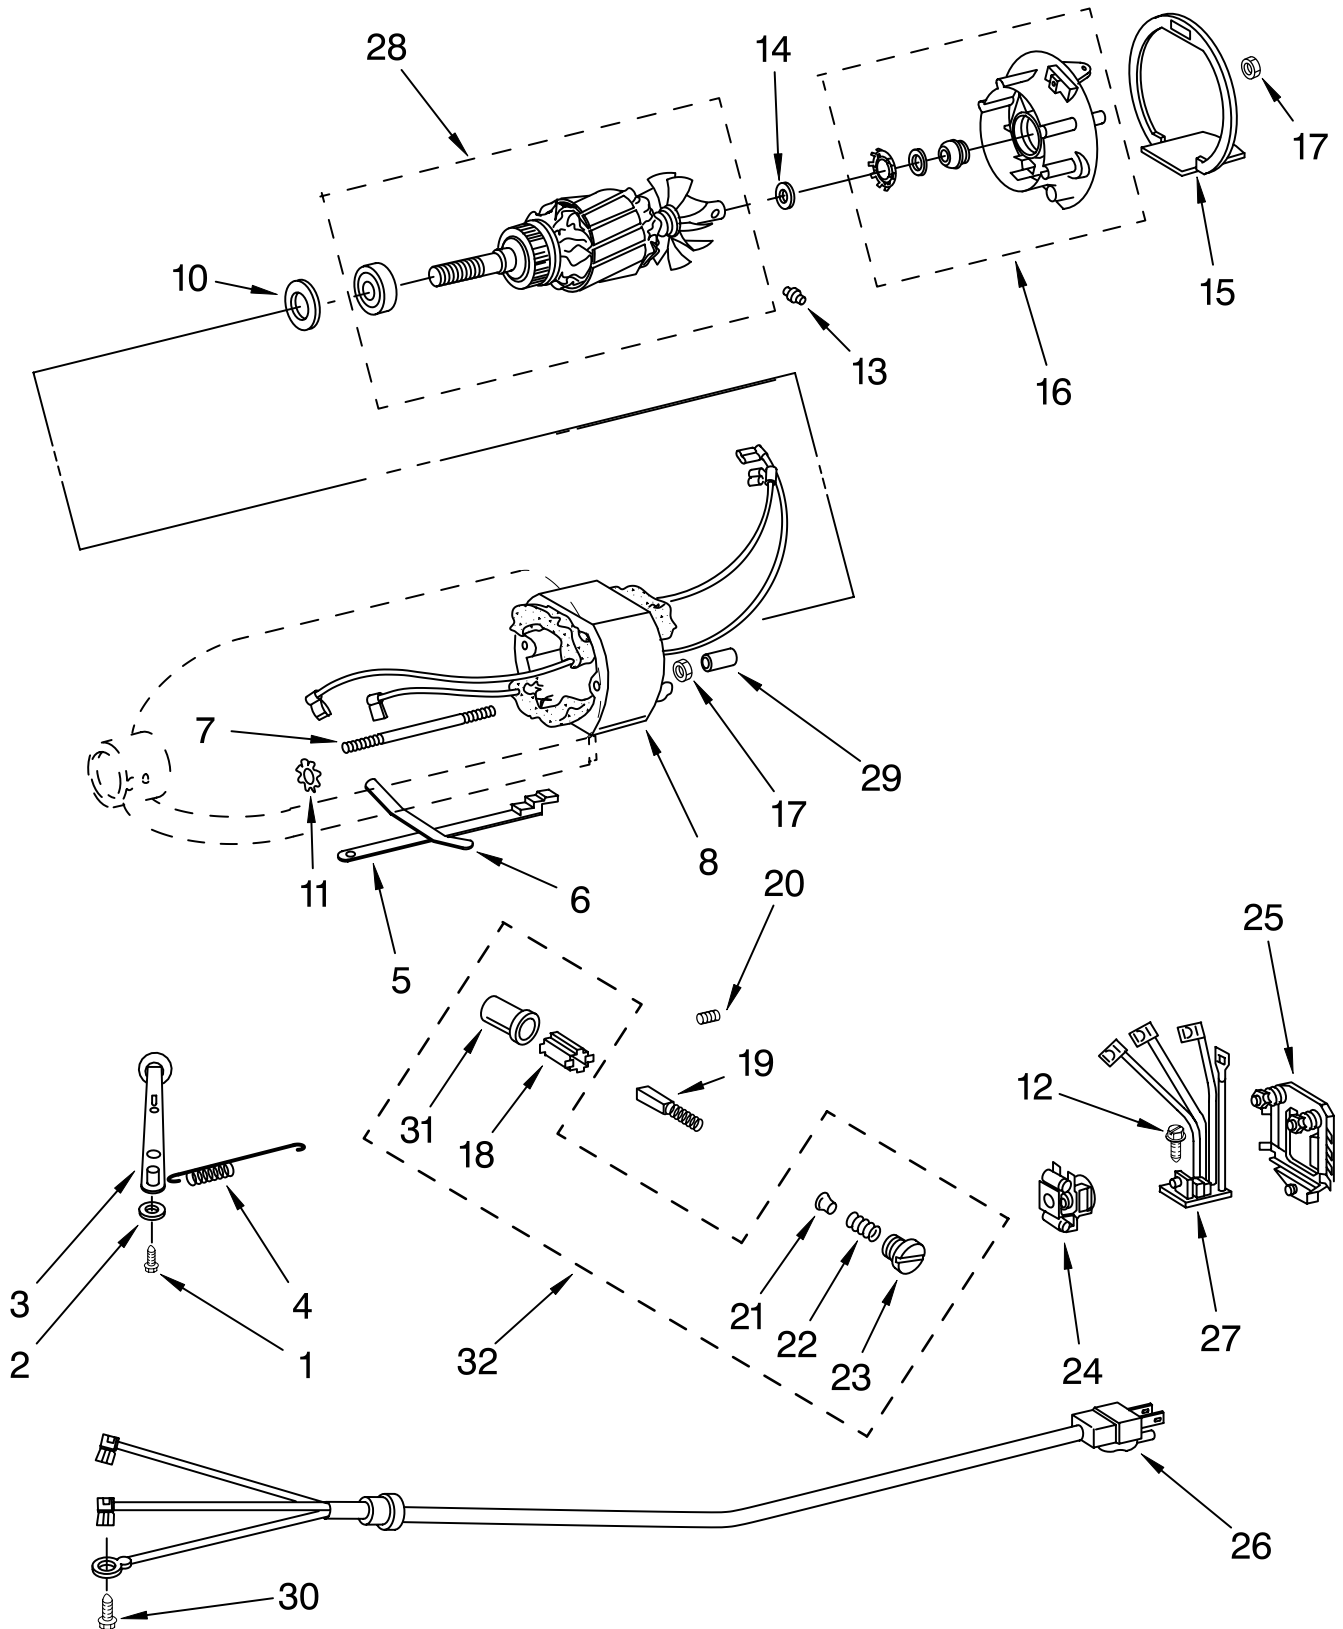

MOTOR AND CONTROL PARTS

FOR MODEL: 5K5SS_3

FOR ORDERING INFORMATION REFER TO PARTS PRICE LIST

MOTOR AND CONTROL PARTS

FOR MODEL: 5K5SS__3

Illus. No.	Part No.	DESCRIPTION
1	110679	Screw
2	116241	Washer, Spring
3		Control Lever Asy
	9709276	Black
4	3183680	Spring, Control Plate
5	3184176	Speed Link & Cam
6	240205	Spring, Flat
7	240769	Screw, Stator
8	9701670	Field Assembly
10	9704324	Washer, Ball Bearing (Front)
11	W10068270	Washer
12	W10068260	Screw
13	16998	Stud, Governor Drive
14	3180162	Washer
15	3184356	Seal, End
16	3180526	Bracket, Bearing Assembly
17	8533905	Nut, Machine
18	240680	Insert, Brush Holder
19	9706416	Brush & Spring Assembly
20	9707926	Screw
21	116286	Cap, Seat Spring
22	116287	Spring, Cap
23		Cap, Brush Holder
	3184212	Black
24	17830	Governor Assembly
25	240904-2	Control Plate Assembly
26		Cord, Power
	9702318	White
27	9706596	Phase Control Board Assembly
28	9708316	Armature & Bearing (240V)
29	4162634	Sleeve, Motor Stud
30	3184609	Screw
31	3179908	Housing, Brush Holder
32	4162546	Holder, Brush Asm

FOR ORDERING INFORMATION REFER TO PARTS PRICE LIST